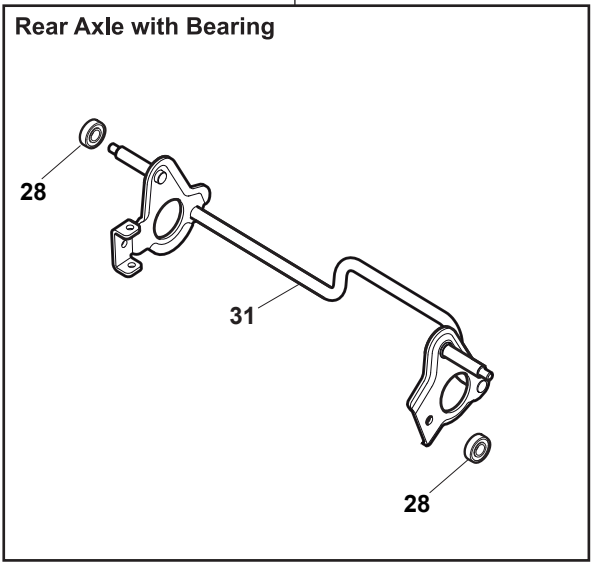

POS	PART. NO	Q.ty	DESCRIPTION	DESCRIZIONE	DESCRIPTION	BESCHREIBUNG	REMARKS
1	381004536/0	1	Deck Red	Chassis Rosso	Châssis Rouge	Gehäuse Rot	
1	381004538/0	1	Deck Red	Chassis Rosso	Châssis Rouge	Gehäuse Rot	Side Discharge
1	381004562/0	1	Deck Yellow	Chassis Giallo	Châssis Jaune	Gehäuse Gelb	
2	122534131/0	1	Pin	Perno	Pivot	Bolzen	
3	322322851/0	1	Lever, Height Adjustment	Leva Regolazione Altezza	Levier Reglage Hauteur	Hebel, Höneverstellung	
4	112154510/0	1	Nut	Dado	Ecrou	Mutter	
5	112788512/0	1	Screw	Vite	Vis	Schraube	
6	322394503/0	1	Knob	Manopolina	Poignée	Griff	
7	112521310/0	1	Washer	Rosetta	Rondelle	Scheibe	
8	112150000/0	1	Nut	Dado	Ecrou	Mutter	
9	112728450/0	1	Screw	Vite	Vis	Schraube	
10	322034002/0	1	Washing Connection	Attacco Acqua Lavaggio	Attaque Lavage	Waschenverbindung	
11	322735587/0	1	Sector, Height Adjustment	Settore Regolazione Altezza	Secteur Reglage Hauteur	Sektor, Höneverstellung	
12	122171002/0	2	Spacer	Distanziale	Entretoise	Distanzring	
13	112789000/0	2	Screw	Vite	Vis	Schraube	
14	381003351/0	1	Lever, Height Adjustment	Leva Regolazione Altezza	Levier Reglage Hauteur	Hebel, Höneverstellung	
15	112154330/0	2	Nut	Dado	Ecrou	Mutter	
16	112727803/0	4	Screw	Vite	Vis	Schraube	
17	381002881/1	1	Axle, Front Wheels	Asse Ruote Anteriori	Axe Roues Avant	Achse, Vorderrad	
18	112154510/0	4	Nut	Dado	Ecrou	Mutter	
21	322600145/0	2	Protection, Wheel	Protezione Ruote	Protection Roue	Schütz, Räder	
24	112521350/0	4	Washer	Rosetta	Rondelle	Scheibe	
25	112155000/0	4	Nut	Dado	Ecrou	Mutter	
26	112728697/0	4	Screw	Vite	Vis	Schraube	
27	322600207/0	2	Protection, Wheel	Protezione Ruote	Protection Roue	Schütz, Räder	
28	119216035/0	2	Bearing	Cuscinetto	Coussinet	Lager	
29	322042065/0	2	Bush	Bussola	Douille	Büchse	
31	381302827/0	1	Axle, Rear Wheels	Asse Ruote Posteriore	Axe Roues Arriere	Achse, Hinterrad	
33	112728697/0	4	Screw	Vite	Vis	Schraube	
34	322545152/0	2	Plate	Piastrina	Plaquette	Plättchen	
35	112728697/0	4	Screw	Vite	Vis	Schraube	
36	322785304/1	2	Support	Supporto	Support	Halter	
37	122570120/1	1	Pinion L	Pignone Sx	Pignon G	Ritzel Linkes	
38	322120114/0	2	Ring Gear	Corona	Couronne	Kranz	
39	122570110/1	1	Pinion R	Pignone Dx	Pignon D	Ritzel Rechtes	
40	112728706/0	6	Screw	Vite	Vis	Schraube	
41	122446192/0	1	Spring	Molla	Ressort	Feder