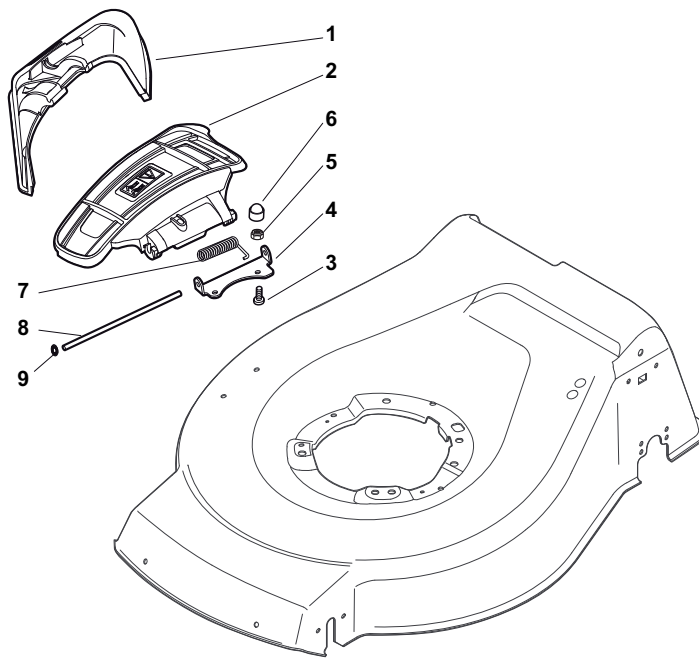

POS	PART. NO	Q.ty	DESCRIPTION	DESCRIZIONE	DESCRIPTION	BESCHREIBUNG	REMARKS
1	322108295/0	1	Stone-Guard	Parasassi	Pare-Pierres	Prallblech	
2	322600195/0	1	Ejection Guard	Protezione Uscita	Protection Sortie	Auswurfschutz	
3	112727803/0	2	Screw	Vite	Vis	Schraube	
4	322806639/0	1	Fulcrum Pin	Perno Fulcro	Pivot	Gelenkpunkt	
5	112154510/0	2	Nut	Dado	Ecrou	Mutter	
6	118203853/0	2	Protection	Cappuccio	Capuchon	Stecker	
7	122450456/0	1	Spring	Molla	Ressort	Feder	
8	122517869/0	1	Pin	Perno	Pivot	Bolzen	
9	112604896/0	2	Crown Fastener	Fissatore A Corona	Fixateur A Couronne	Kronescheibe