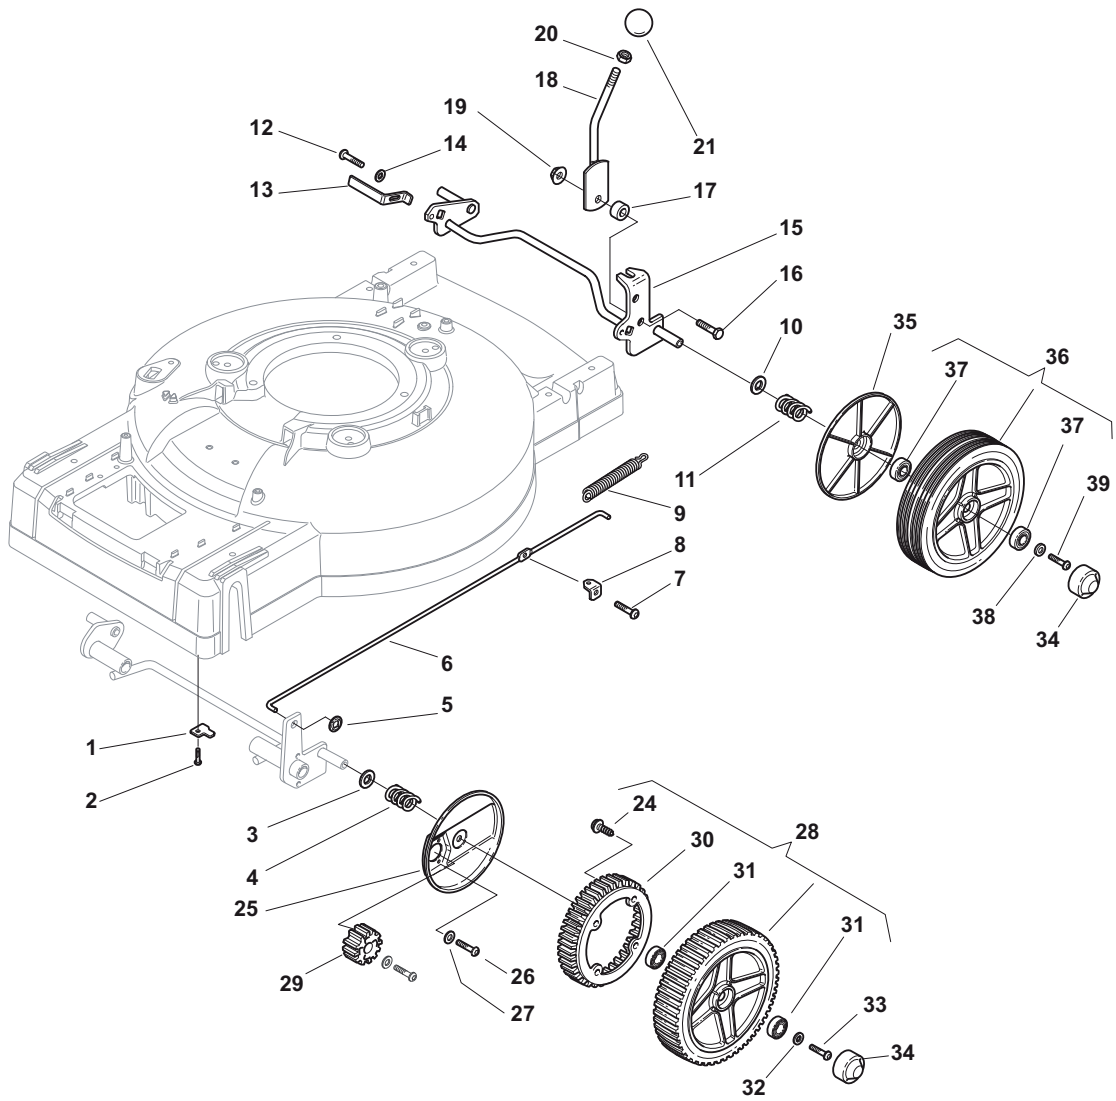

POS	PART. NO	Q.ty	DESCRIPTION	DESCRIZIONE	BESCHREIBUNG	DESCRIPTION	REMARKS
1	322545157/1	2	Plate	Piastrina	Plaquette	Plättchen	
2	112735662/1	4	Screw	Vite	Vis	Schraube	
3	122671659/0	2	Washer	Rosetta	Rondelle	Scheibe	
4	122430215/0	2	Spring	Molla	Ressort	Feder	
5	112604899/0	2	Crown Fastener	Fissatore A Corona	Fixateur A Couronne	Kronescheibe	
6	122033331/0	1	Rod, Height Adjustment Control	Asta Comando Regolazione Altezza	Tige Commande Reglage Hauteur	Stange, Höheverstellung	
7	112735651/0	1	Screw	Vite	Vis	Schraube	
8	322545139/0	1	Plate	Piastrina	Plaquette	Plättchen	
9	122446183/0	1	Spring	Molla	Ressort	Feder	
10	122671659/0	2	Washer	Rosetta	Rondelle	Scheibe	
11	122430215/0	2	Spring	Molla	Ressort	Feder	
12	112735661/0	2	Screw	Vite	Vis	Schraube	
13	322551529/0	2	Plate	Piastrina	Plaquette	Plättchen	
14	112521330/0	2	Washer	Rosetta	Rondelle	Scheibe	
15	381002835/0	1	Axle, Rear Wheels	Asse Ruote Posteriore	Axe Roues Arriere	Achse, Hinterrad	
16	112793701/0	1	Screw	Vite	Vis	Schraube	
17	122170830/0	1	Spacer	Distanziale	Entretoise	Distanzring	
18	381003317/0	1	Lever, Height Adjustment	Leva Regolazione Altezza	Levier Reglage Hauteur	Hebel, Höheverstellung	
19	112293201/0	1	Nut	Dado	Ecrou	Mutter	
20	112293200/0	1	Nut	Dado	Ecrou	Mutter	
21	322399812/0	1	Knob	Manopolina	Poignée	Griff	
24	112728210/0	4	Screw	Vite	Vis	Schraube	
25	322600129/0	2	Protection, Wheel	Protezione Ruote	Protection Roue	Schütz, Räder	
26	112735661/0	4	Screw	Vite	Vis	Schraube	
27	112521330/0	4	Washer	Rosetta	Rondelle	Scheibe	
28	381007367/0	2	Wheel Ø 205	Ruota Ø 205	Roue Ø 205	Rad Ø 205	
29	122570128/0	2	Pinion	Pignone	Pignon	Ritzel	
30	322120108/0	2	Ring Gear	Corona	Couronne	Kranz	
31	119216038/0	4	Bearing	Cuscinetto	Coussinet	Lager	
32	112521460/0	2	Washer	Rosetta	Rondelle	Scheibe	
33	112735662/1	2	Screw	Vite	Vis	Schraube	
34	322110380/0	4	Hub Cap	Coprimezzo	Couvre-Moyeu	Radkappe	
35	322600130/0	2	Protection, Wheel	Protezione Ruote	Protection Roue	Schütz, Räder	
36	381007365/0	2	Wheel Ø 205	Ruota Ø 205	Roue Ø 205	Rad Ø 205	
37	119216038/0	4	Bearing	Cuscinetto	Coussinet	Lager	
38	112521460/0	2	Washer	Rosetta	Rondelle	Scheibe	
39	112735662/1	2	Screw	Vite	Vis	Schraube