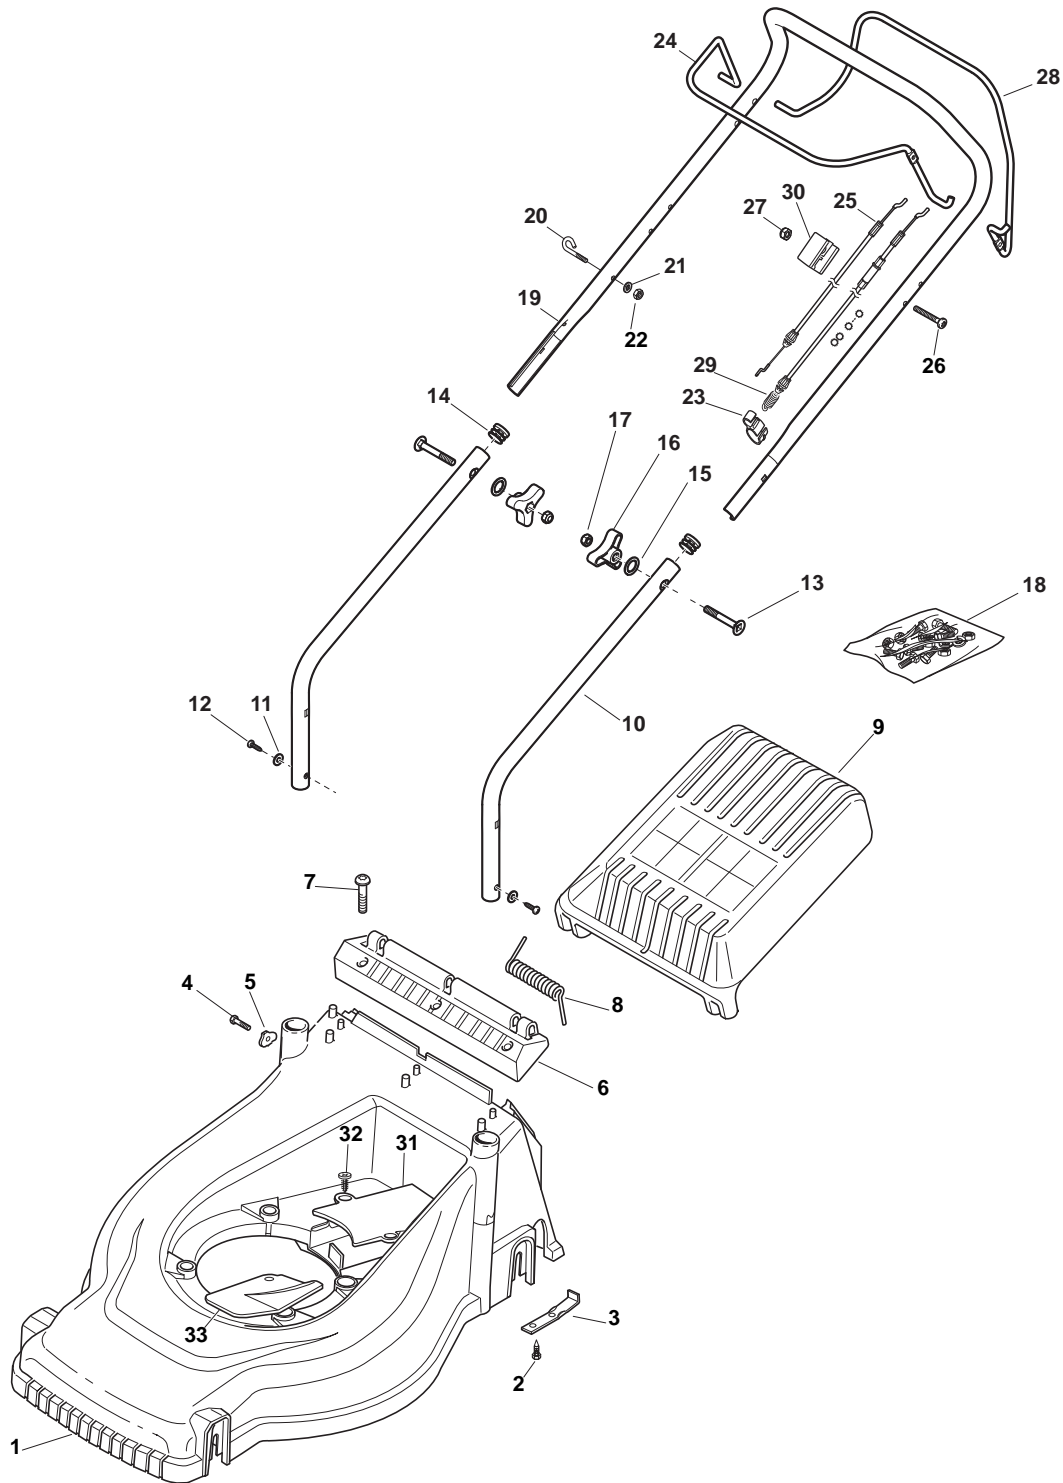

POS	PART. NO	Q.ty	DESCRIPTION	DESCRIZIONE	DESCRIPTION	BESCHREIBUNG	REMARKS
1	22066700/0	1	Deck Red	Chassis Rosso	Châssis Rouge	Gehäuse Rot	
2	12728680/0	4	Screw	Vite	Vis	Schraube	
3	22608531/0	2	Rear Stiffening	Rinforzo Posteriore	Réinforcement Arriere	Hinterverstärkung	
4	12728450/0	2	Screw	Vite	Vis	Schraube	
5	22545135/0	2	Plate	Piastrina	Plaquette	Plättchen	
6	22785165/0	1	Support	Supporto	Support	Halter	
7	12728686/0	3	Screw	Vite	Vis	Schraube	
8	22450430/0	1	Spring	Molla	Ressort	Feder	
9	322600079/1	1	Stone-Guard	Parasassi	Pare-Pierres	Prallblech	
10	381006769/0	2	Handle, Lower Part	Manico Inferiore	Mancheron Inferiure	Holm, Unterteil	
11	12523020/0	2	Washer	Rosetta	Rondelle	Scheibe	
12	12728450/0	2	Screw	Vite	Vis	Schraube	
13	12819110/0	2	Screw	Vite	Vis	Schraube	
14	18566110/0	2	Cap	Puntale	Bouchon	Gummistopfen	
15	22671651/0	2	Washer	Rosetta	Rondelle	Scheibe	
16	22399900/0	2	Knob	Manopolina	Poignée	Griff	
17	12293200/0	2	Nut	Dado	Ecrou	Mutter	
18	381008687/0	1	Outfit, Screws	Dotazione Viteria	Dotation Visserie	Satz, Schrauben	
19	381006739/0	1	Handle, Upper Part	Manico, Parte Sup	Mancheron, Partie Superieure	Holm, Oberteil	
19	381006745/0	1	Handle, Upper Part with sponge handgrip	Manico, Parte Sup. con impugnatura in spugna	Mancheron, Partie Superieure avec éponge poignée	Holm, Oberteil Handgriff Schwamm	
20	22430313/0	1	Guide Spring	Molla Guida	Ressort De Guide	Feder Führer	
21	12521330/0	1	Washer	Rosetta	Rondelle	Scheibe	
22	12154510/0	1	Nut	Dado	Ecrou	Mutter	
23	118390020/0	1	Fairlead	Fermacavo	Fixation Cable	Kabelbefestigung	
24	181003363/1	1	Lever, Engine Brake Black	Leva Freno Motore Nero	Levier Frein Moteur Noire	Hebel, Motorbremse, Schwarz	
24	381003365/0	1	Lever, Engine Brake Yellow	Leva Freno Motore Giallo	Levier Frein Moteur Jaune	Hebel, Motorbremse, Gelb	
24	381003376/0	1	Lever, Engine Brake Red	Leva Freno Motore Rosso	Levier Frein Moteur Rouge	Hebel, Motorbremse, Rot	
25	181030053/0	1	Cable, Thread Engine Brake	Cavo Freno Motore	Cable Frein Moteur	Kabel, Motorbremse	GGP 150cc
25	181030079/0	1	Cable, Thread Engine Brake	Cavo Freno Motore	Cable Frein Moteur	Kabel, Motorbremse	GGP 100cc - B&S
26	12727783/0	1	Screw	Vite	Vis	Schraube	
27	12154510/0	1	Nut	Dado	Ecrou	Mutter	
28	181003364/0	1	Lever, Driving Black	Leva Trazione Nero	Levier Traction Noire	Hebel, Antrieb Schwarz	
28	381003366/0	1	Lever, Driving Yellow	Leva Trazione Giallo	Levier Traction Jaune	Hebel, Antrieb Gelb	
28	381003377/0	1	Lever, Driving Red	Leva Trazione Rosso	Levier Traction Rouge	Hebel, Antrieb Rot	
29	381030051/0	1	Cable, Rear Drive	Cavo Comando Trazione	Câble, Commande Traction	Kabel, Antrieb	
30	22551640/0	1	Plate	Piastrina	Plaquette	Plättchen	
31	22060171/0	1	Protection, Belt	Carter Cinghia	Protection Courroire	Schutz, Riemen	
32	12728686/0	2	Screw	Vite	Vis	Schraube	
33	22484070/1	1	Muffler Guard	Paracalore	Grille De Protection	Schutzabdeckung