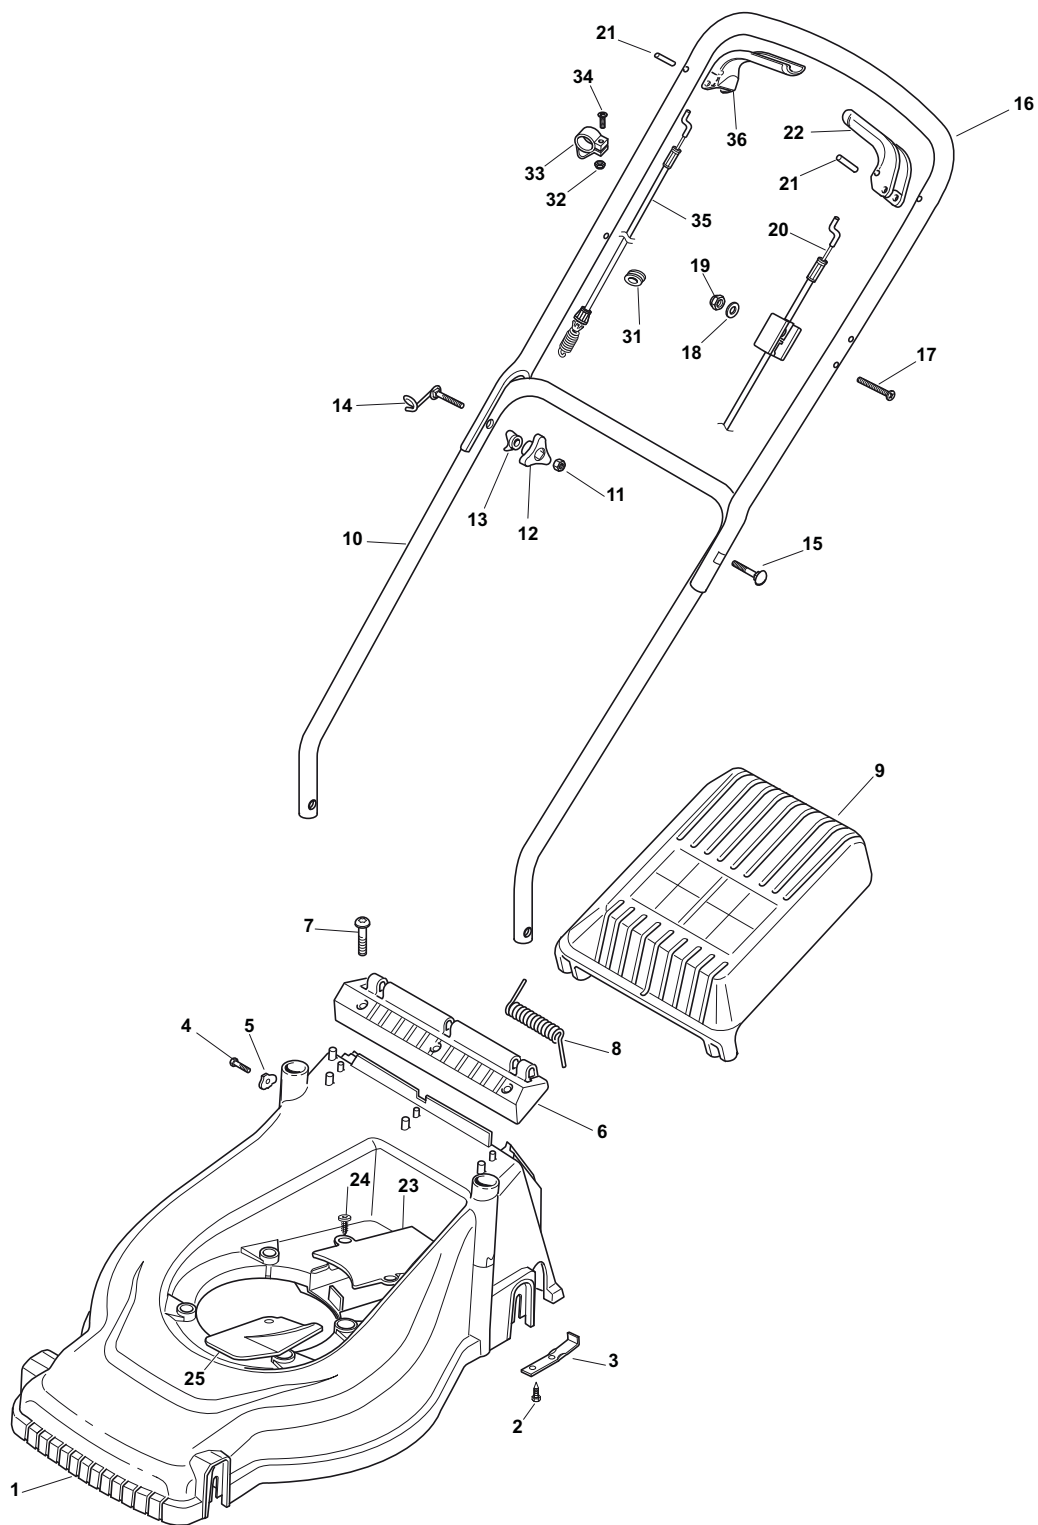

POS	PART. NO	Q.ty	DESCRIPTION	DESCRIZIONE	DESCRIPTION	BESCHREIBUNG	REMARKS
1	22066700/0	1	Deck Red	Chassis Rosso	Châssis Rouge	Gehäuse Rot	
2	12728680/0	4	Screw	Vite	Vis	Schraube	
3	22608531/0	2	Rear Stiffening	Rinforzo Posteriore	Réinforcement Arriere	Hinterverstärkung	
4	12728450/0	2	Screw	Vite	Vis	Schraube	
5	22545135/0	2	Plate	Piastrina	Plaquette	Plättchen	
6	22785165/0	1	Support	Supporto	Support	Halter	
7	12728686/0	3	Screw	Vite	Vis	Schraube	
8	22450430/0	1	Spring	Molla	Ressort	Feder	
9	22600079/0	1	Stone-Guard	Parasassi	Pare-Pierres	Prallblech	
10	81006609/0	1	Handle, Lower Part	Manico, Parte Inf	Mancheron, Partie Inf.	Holm, Unterteil	
11	12293200/0	2	Nut	Dado	Ecrou	Mutter	
12	22399900/0	2	Knob	Manopolina	Poignée	Griff	
13	22680006/1	2	Washer	Rosetta	Rondelle	Scheibe	
14	81003801/1	1	Guide Spring	Molla Guida	Ressort De Guide	Feder Führer	
15	12819201/0	1	Screw	Vite	Vis	Schraube	
16	81006577/0	1	Handle, Upper Part	Manico, Parte Sup	Mancheron, Partie Sup.	Holm, Oberteil	
17	12674700/0	1	Screw	Vite	Vis	Schraube	
18	12521330/0	1	Washer	Rosetta	Rondelle	Scheibe	
19	12292100/0	1	Nut	Dado	Ecrou	Mutter	
20	81000613/0	1	Cable, Thread Eng. Bra	Cavo Freno Motore	Cable Frein Moteur	Kabel, Motorbremse	B&S
20	81000614/0	1	Cable, Thread Eng. Bra	Cavo Freno Motore	Cable Frein Moteur	Kabel, Motorbremse	GGP
20	181030079/0	1	Cable, Thread Eng. Bra	Cavo Freno Motore	Cable Frein Moteur	Kabel, Motorbremse	GGP100cc
21	12645710/0	2	Pin	Spina	Goupille	Stift	
22	322321700/1	1	Lever, Engine Brake	Leva Freno Motore	Levier Frein Moteur	Hebel, Motorbremse	
23	22060171/0	1	Protection, Belt	Carter Cinghia	Protection Courroie	Schutz, Riemen	
24	12728686/0	2	Screw	Vite	Vis	Schraube	
25	22484070/1	1	Muffler Guard	Paracalore	Grille De Protection	Schutzabdeckung	
31	18564520/1	1	Fair Lead	Passacavo	Passe Cable	Kabeldurchgang	
32	12292100/0	1	Nut	Dado	Ecrou	Mutter	
33	22806521/0	1	Clamp	Fascetta	Collier	Bowdenzughalter	
34	12769616/0	1	Screw	Vite	Vis	Schraube	
35	81000704/0	1	Cable, Rear Drive	Cavo Comando Trazion	Câble, Comm. Traction	Kabel, Antrieb	
36	22321701/0	1	Driving Lever	Leva Trazione	Levier Traction	Antriebhebel