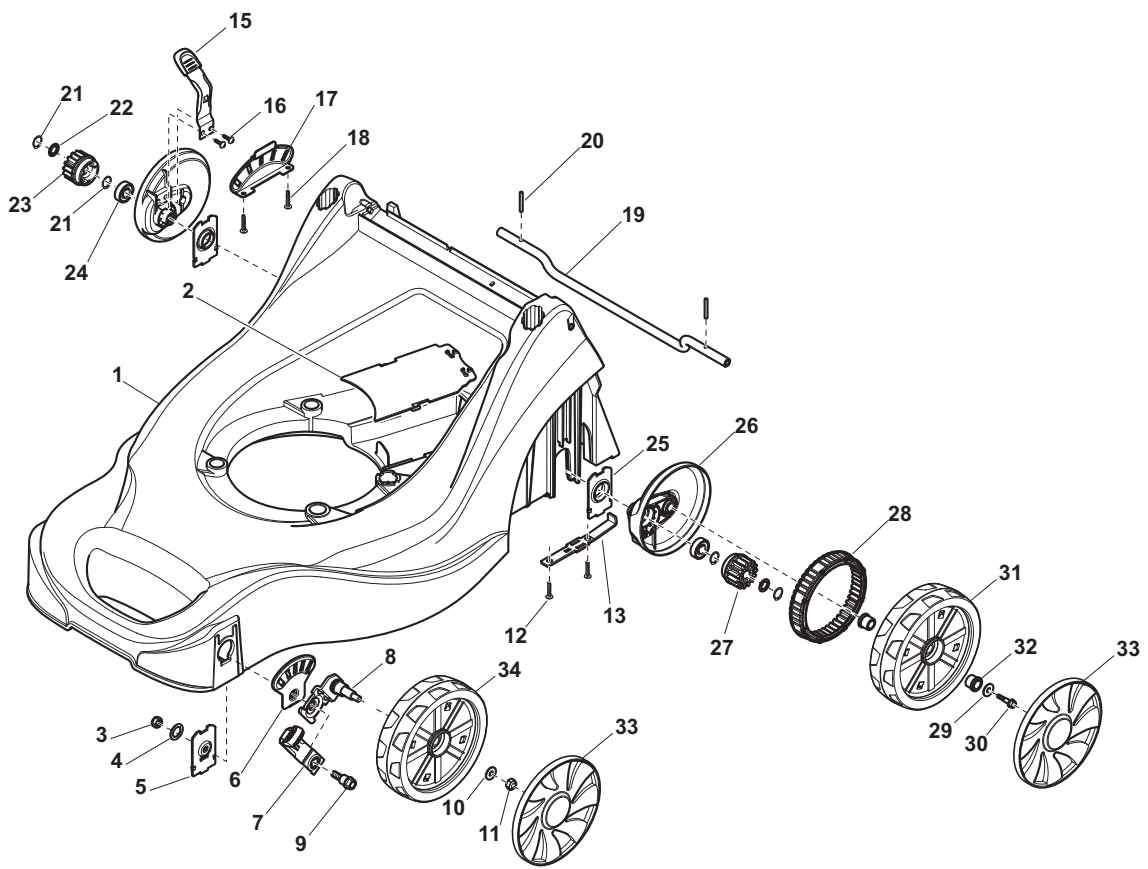

POS	PART. NO	Q.ty	DESCRIPTION	DESCRIZIONE	DESCRIPTION	BESCHREIBUNG	REMARKS
1	322066750/0	1	Deck Red	Chassis Rosso	Châssis Rouge	Gehäuse Rot	
2	322060245/0	1	Protection, Belt	Carter Cinghia	Protection	Schutz, Riemen	
3	12154210/0	2	Nut	Dado	Ecrou	Mutter	
4	12540060/0	2	Washer	Rosetta	Rondelle	Scheibe	
5	322785361/0	2	Support, Wheels	Supporto Ruote	Support Roue	Halter, Rad	
6	322735599/0	2	Sector, Height Adj.	Settore Di Regolazione	Secteur Reglage H.	Sektor, Höheverstellung	
7	381003352/0	2	Lever, Height Adj.	Leva Regolazione Altezza	Levier Reglage H.	Hebel, Höneverstellung	
8	381005089/0	2	Support, Wheel	Supporto Ruota	Support Roue	Halter, Rad	
9	22519811/0	2	Pin	Perno	Pivot	Bolzen	
10	12521350/0	2	Washer	Rosetta	Rondelle	Scheibe	
11	12155000/0	2	Nut	Dado	Ecrou	Mutter	
12	12728690/0	4	Screw	Vite	Vis	Schraube	
13	322608563/0	2	Rear Stiffening	Rinforzo Posteriore	Réinforcement Arriere	Hinterverstärkung	
15	381003353/0	1	Lever, Height Adj.	Leva Regolazione Altezza	Levier Reglage H.	Hebel, Höneverstellung	
16	12728689/0	2	Screw	Vite	Vis	Schraube	
17	322735601/0	1	Sector, Height Adj.	Settore Di Regolazione	Secteur Reglage H.	Sektor, Höheverstellung	
18	12728690/0	2	Screw	Vite	Vis	Schraube	
19	122033417/0	1	Axle, Rear Wheels	Asse Ruote Posteriori	Axe Roues Arriere	Achse, Hinterrad	
20	22753001/0	2	Pin	Spina	Goupille	Stift	
21	12608600/0	4	Seeger	Seeger	Seeger	Seeger	
22	12521370/0	2	Washer	Rosetta	Rondelle	Scheibe	
23	322570135/0	1	Pinion R	Pignone Dx	Pignon D	Ritzel Rechtes	
24	19216035/0	2	Bearing	Cuscinetto	Coussinet	Lager	
25	322785379/0	2	Support	Supporto	Support	Halter	
26	322600203/0	2	Protection, Wheel	Prot. Ruote	Protection Roue	Schütz	
27	322570136/0	1	Pinion L	Pignone Sx	Pignon G	Ritzel Linkes	
28	3221201180/	2	Ring Gear	Corona Trasinamento	Couronne	Kranz	
29	12523040/0	2	Washer	Rosetta	Rondelle	Scheibe	
30	12735592/0	2	Screw	Vite	Vis	Schraube	
31	322686101/0	2	Wheel Ø 175	Ruota Ø 175	Roue Ø 175	Rad Ø 175	
32	322034516/0	4	Bush	Bussola	Douille	Buchse	
33	322110642/0	4	Hub Cap Grey	Coprimozzo Grigio	Couvre-Moyeu Gris	Radkappe Grau	
34	322686100/0	2	Wheel Ø 175	Ruota Ø 175	Roue Ø 175	Rad Ø 175