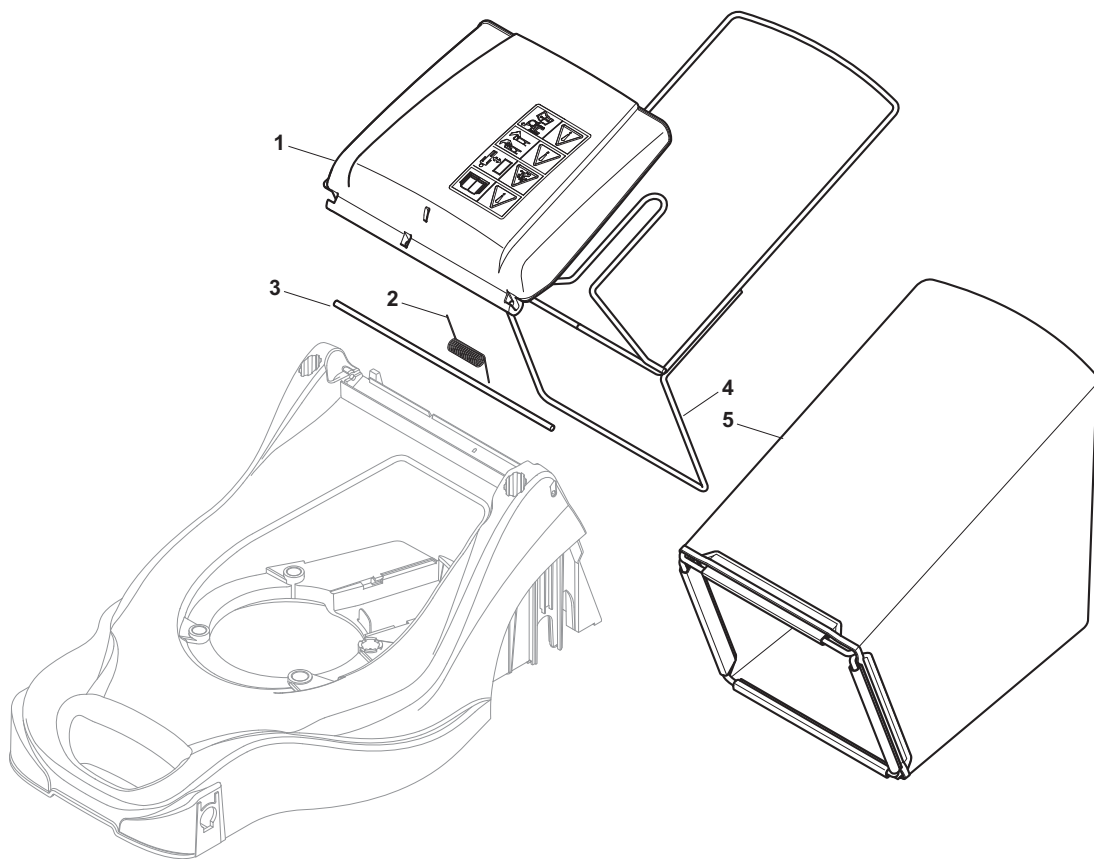

POS	PART. NO	Q.ty	DESCRIPTION	DESCRIZIONE	DESCRIPTION	BESCHREIBUNG	REMARKS
1	322600212/0	1	Stone-Guard	Parasassi	Pare-Pierres	Prallblech	
2	122450467/0	1	Spring	Molla	Ressort	Feder	
3	122517870/0	1	Pin	Perno	Pivot	Bolzen	
4	181006420/0	1	Chassis Box	Telaio Sacco	Châssis Bac	Rahmen Sack	
5	181002320/0	1	Box, Fabric	Sacco, Tela	Sac, Toile	Sack, Tuck