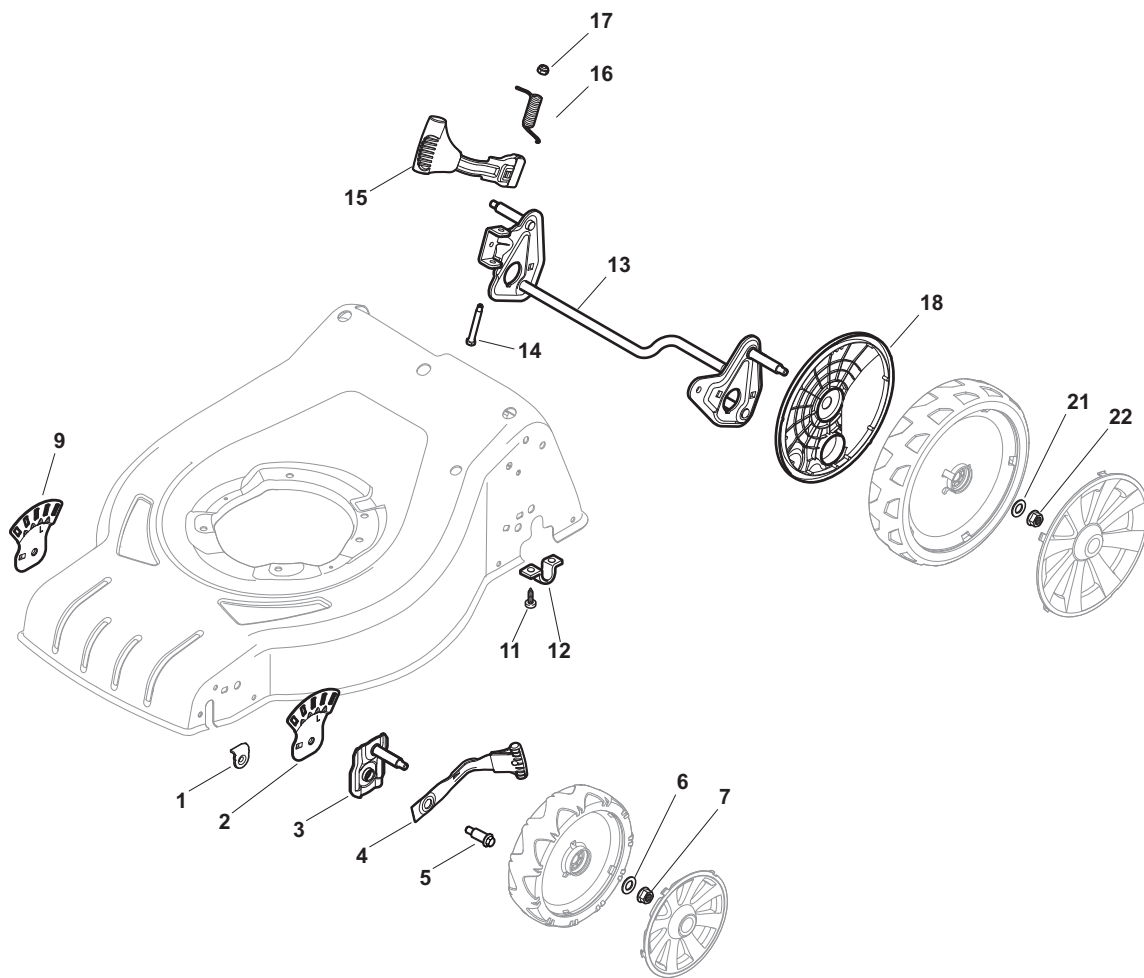

ILLUSTRATED PARTS LIST

CR-CS 484 WSE CR-CS 484 WSQ E

- Use GLOBAL GARDEN PRODUCT Genuine Spare Parts specified in the parts list for repair and/or replacement.
- The contents described in the parts list may change due to improvement.
- The drawings of the spare parts are only indicative and might not represent the part in question exactly.
- The indications "right" - "left" - "front" - "rear" refer to the position of the operator when using the machine.
- When placing orders of parts for repair and/or replacement, make sure that the illustrated parts list is the one applying to the machine's year of manufacture, as shown on the identification plate attached to the machine.

POS	PART. NO	Q.ty	DESCRIPTION	DESCRIZIONE	DESCRIPTION	BESCHREIBUNG	REMARKS
1	322545189/0	2	Plate	Piastrina	Plaquette	Plättchen	
2	322735597/1	1	Sector, Height Adjustment	Settore Di Regolazione	Secteur Reglage	Sektor, Höheverstellung	
3	381005141/0	2	Support, Wheel	Supporto Ruota	Support Roue	Halter, Rad	
4	381003354/0	2	Lever, Height Adjustment	Leva Regolazione Altezza	Levier, Reglage Hauteur	Hebel, Höheverstellung	
5	22519811/0	2	Pin	Perno	Pivot	Bolzen	
6	12521350/0	2	Washer	Rosetta	Rondelle	Scheibe	
7	12155000/0	2	Nut	Dado	Ecrou	Mutter	
9	322735595/1	1	Sector, Height Adjustment	Settore Di Regolazione	Secteur Reglage	Sektor, Höheverstellung	
11	112728698/0	4	Screw	Vite	Vis	Schraube	
12	22545152/0	2	Plate	Piastrina	Plaquette	Platte	
13	381302817/0	1	Axle, Rear Wheels	Asse Ruote Posteriori	Axe Roues Arriere	Achse, Hinterrad	
14	122534131/0	1	Pin	Perno	Pivot	Bolzen	
15	381003357/0	1	Lever, Height Adjustment	Leva Regolazione Altezza	Levier, Reglage Hauteur	Hebel, Höheverstellung	
16	122446192/0	1	Spring	Molla	Ressort	Feder	
17	12154510/0	1	Nut	Dado	Ecrou	Mutter	
18	322600205/0	2	Wheel Protection	Prot. Ruote	Protection Roue	Schütz, Rechtes	
21	12521350/0	2	Washer	Rosetta	Rondelle	Scheibe	
22	12155000/0	2	Nut	Dado	Ecrou	Mutter	