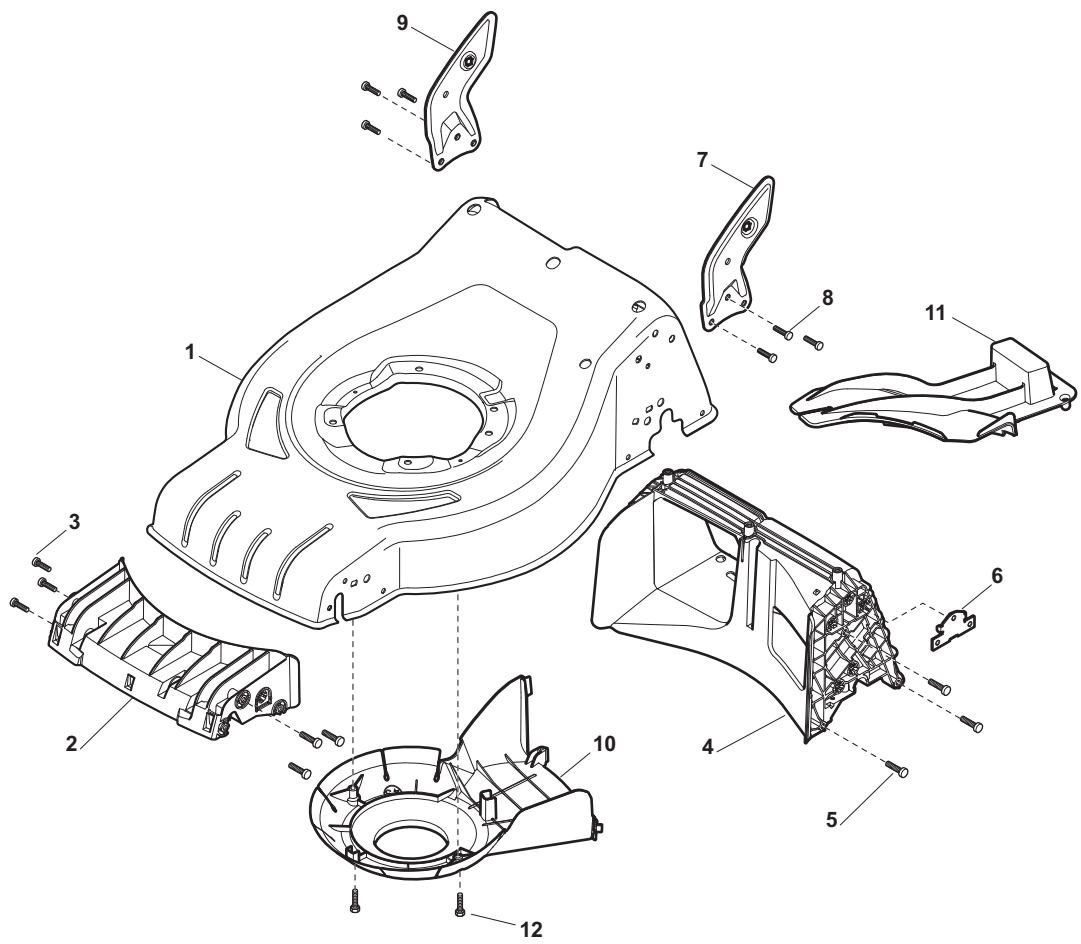

POS	PART. NO	Q.ty	DESCRIPTION	DESCRIZIONE	DESCRIPTION	BESCHREIBUNG	REMARKS
1	381004018/0	1	Deck Red	Chassis Rosso	Châssis Rouge	Gehäuse Rot	
1	381004024/0	1	Deck Black	Chassis Nero	Châssis Noir	Gehäuse Schwarz	
1	381004613/0	1	Deck Red	Chassis Rosso	Châssis Rouge	Gehäuse Rot	Side Discharge
2	322108301/0	1	Front Conveyor Assy	Convogl. Anteriore	Ens. Convoyeur Avant	Hinterleitblechvorder	
3	112728699/0	6	Screw	Vite	Vis	Schraube	
4	322108302/0	1	Rear Conveyor Assy	Convogl. Posteriore	Ens. Convoyeur Post.	Hinterleitblechsatz	
5	112728699/0	6	Screw	Vite	Vis	Schraube	
6	322545213/0	2	Plate	Piastrina	Plaquette	Platte	
7	381005139/0	1	Bracket, L	Staffa Sx	Bride G	Pratze, Linke	
8	112727801/0	6	Screw	Vite	Vis	Schraube	
9	381005137/0	1	Bracket, R	Staffa Dx	Bride D	Pratze, Rechte	
10	322060242/0	1	Protection, Belt	Carter Cinghia	Protection Courroire	Schutz, Riemen	
11	322140239/0	1	Deflector	Deflettore	Deflecteur	Deflektor	
12	12728530/0	2	Screw	Vite	Vis	Schraube