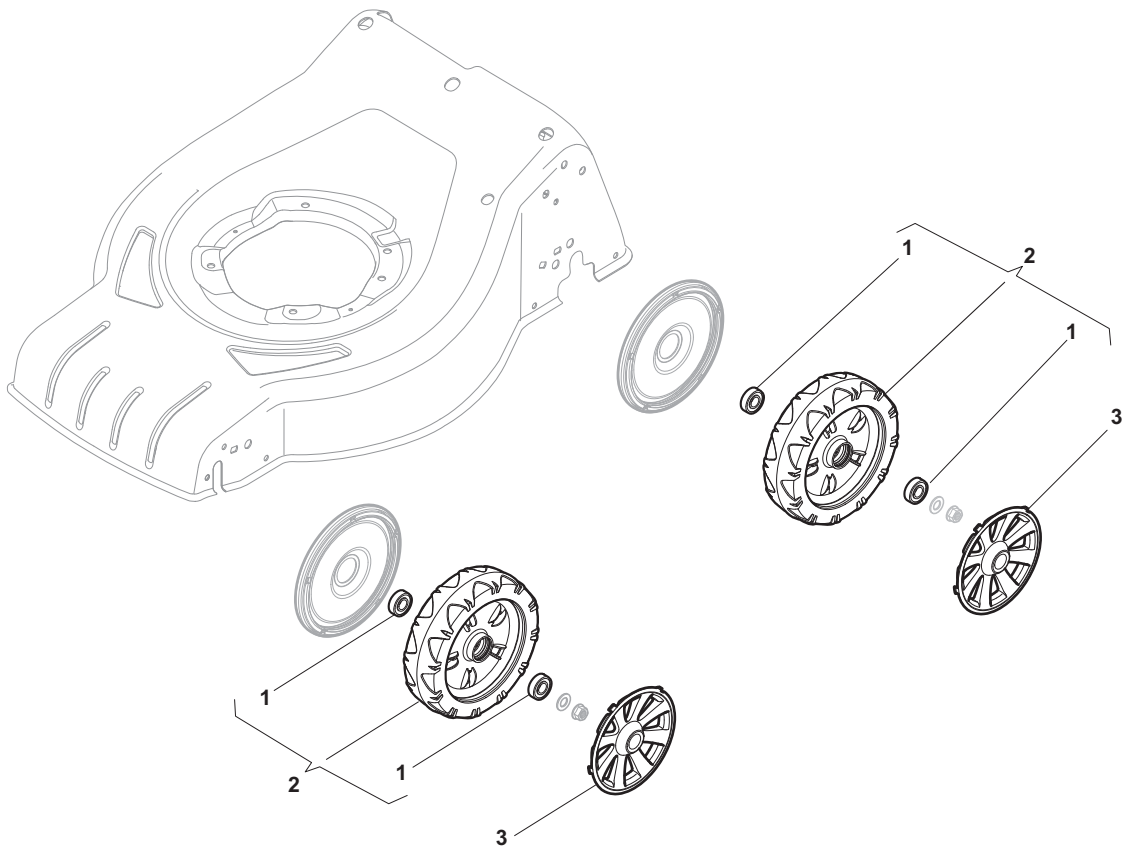

POS	PART. NO	Q.ty	DESCRIPTION	DESCRIZIONE	DESCRIPTION	BESCHREIBUNG	REMARKS
1	19216035/0	8	Bearing	Cuscinetto	Coussinet	Lager	
2	381007416/1	4	Ruota Ø 200	Ruota Ø 200	Roue Ø 200	Rad Ø 200	
3	322110645/0	4	Hub Cap	Coprizzo	Couvre-Moyeu	Radkappe