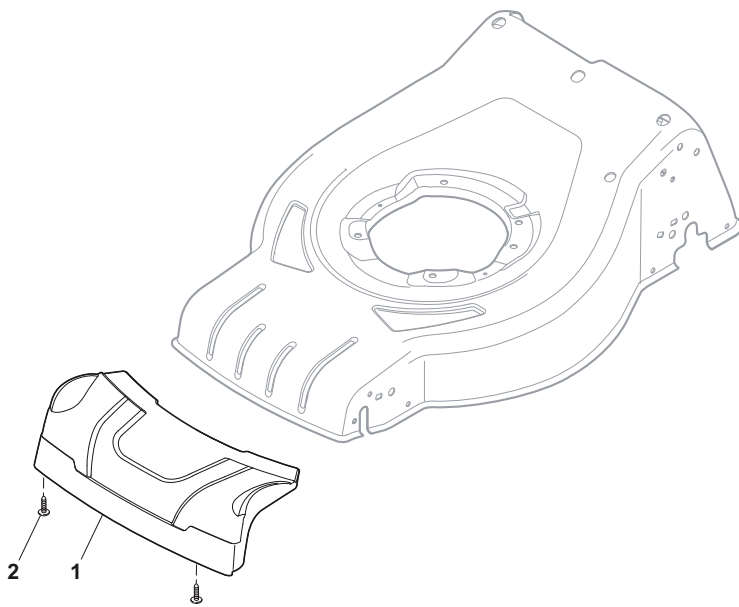

POS	PART. NO	Q.ty	DESCRIPTION	DESCRIZIONE	DESCRIPTION	BESCHREIBUNG	REMARKS
1	322226171/0	1	Mask, Black	Mascherina, Nero	Mesque, Noire	Maske, Schwarz	
2	112728698/0	2	Screw	Vite	Vis	Schraube	Grey