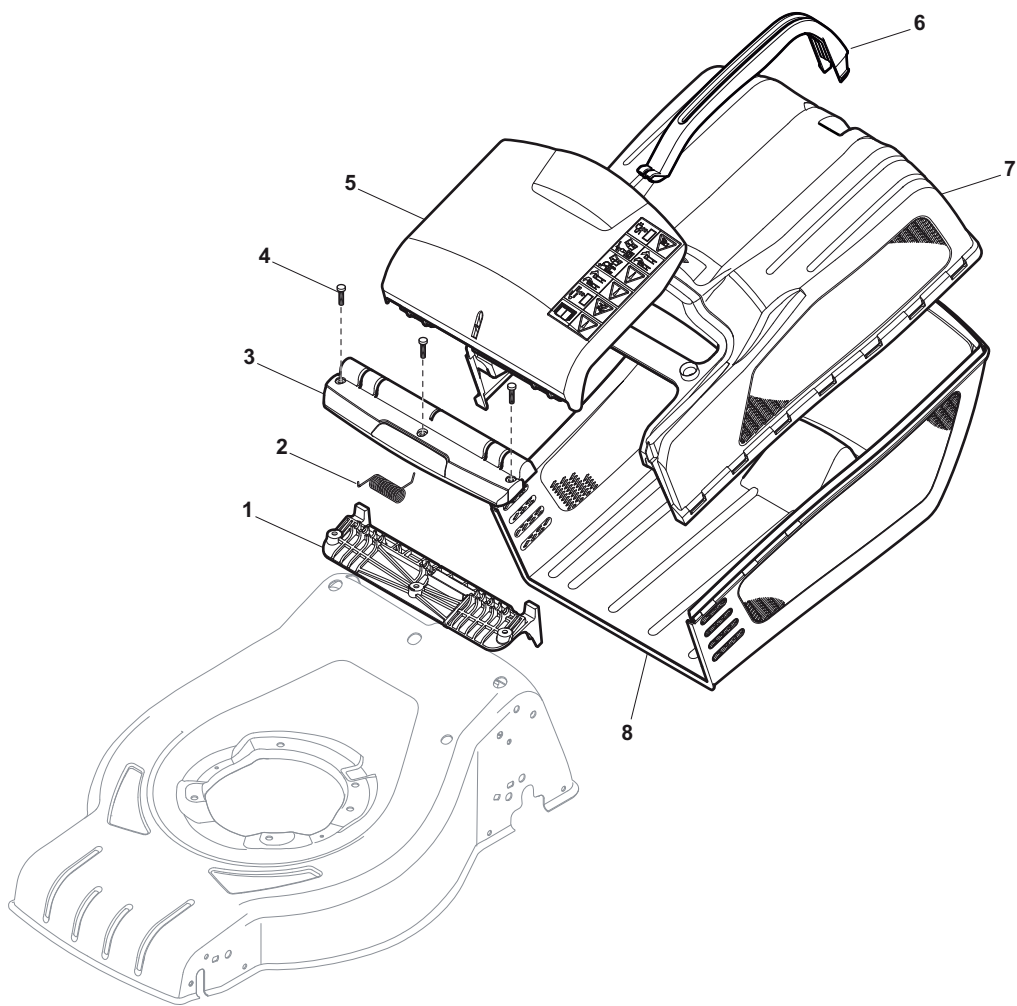

POS	PART. NO	Q.ty	DESCRIPTION	DESCRIZIONE	DESCRIPTION	BESCHREIBUNG	REMARKS
1	322785331/0	1	Support	Supporto	Support	Halter	
2	122450464/0	1	Spring	Molla	Ressort	Feder	
3	322109557/0	1	Cover, Grey	Copertura	Couvre	Kappe	Grey
3	322109556/0	1	Cover, Yellow	Copertura	Couvre	Kappe	Yellow
4	112728699/0	3	Screw	Vite	Vis	Schraube	
5	322600216/1	1	Stone-Guard, Grey	Parasassi	Pare-Pierres	Prallblech	Grey
5	322600214/1	1	Stone-Guard, Yellow	Parasassi	Pare-Pierres	Prallblech	Yellow
6	322393645/0	1	Handle	Maniglia	Poignée	Griff	
7	322486263/0	1	Grassbox Upper Part	Parte Sup.Sacco	Sac, Partie Superieure	Korb Oberteil	
8	322486267/0	1	Grassbox Lower Part	Parte Infer. Sacco	Sac, Partie Inferieure	Korb Unterteil