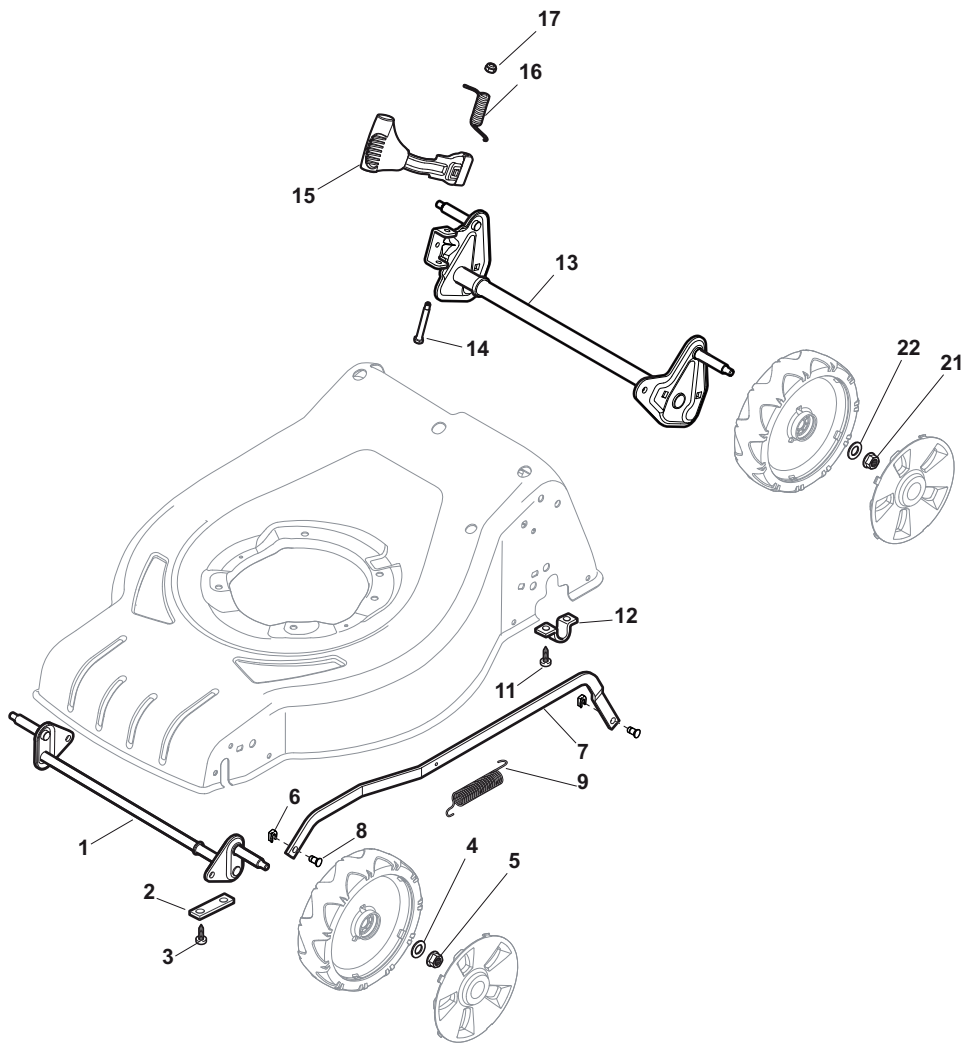

ILLUSTRATED PARTS LIST

CRC-CSC 534 CRC-CSC 534 Q

- Use GLOBAL GARDEN PRODUCT Genuine Spare Parts specified in the parts list for repair and/or replacement.
- The contents described in the parts list may change due to improvement.
- The drawings of the spare parts are only indicative and might not represent the part in question exactly.
- The indications "right" - "left" - "front" - "rear" refer to the position of the operator when using the machine.
- When placing orders of parts for repair and/or replacement, make sure that the illustrated parts list is the one applying to the machine's year of manufacture, as shown on the identification plate attached to the machine.

POS	PART. NO	Q.ty	DESCRIPTION	DESCRIZIONE	DESCRIPTION	BESCHREIBUNG	REMARKS
1	381302853/0	1	Axle, Front Wheels	Asse Ruote Anteriori	Axe Roues Avant	Achse, Vorderrad	
2	22545142/0	2	Plate	Piastrina	Plaquette	Platte	
3	112728698/0	4	Screw	Vite	Vis	Schraube	
4	12521350/0	2	Washer	Rosetta	Rondelle	Scheibe	
5	12155000/0	2	Nut	Dado	Ecrou	Mutter	
6	112436051/0	2	Plate	Piastrina	Plaquette	Plättchen	
7	322869679/0	1	Rod, Height Adjustment	Asta Comando Regol. Altezza	Tige Commande Reglage Hauteur	Stange, Höheverstellung	
8	122519823/0	2	Pin	Perno	Pivot	Bolzen	
9	122446193/0	1	Spring	Molla	Ressort	Feder	
11	112728698/0	4	Screw	Vite	Vis	Schraube	
12	22545152/0	2	Plate	Piastrina	Plaquette	Platte	
13	381302857/0	1	Axle, Rear Wheels	Asse Ruote Posteriori	Axe Roues Arriere	Achse, Hinterrad	
14	122534131/0	1	Pin	Perno	Pivot	Bolzen	
15	381003357/0	1	Lever, Height Adjustment	Leva Regolazione Altezza	Levier, Reglage Hauteur	Hebel, Höheverstellung	
16	122446192/0	1	Spring	Molla	Ressort	Feder	
17	12154510/0	1	Nut	Dado	Ecrou	Mutter	
21	12521350/0	2	Washer	Rosetta	Rondelle	Scheibe	
22	12155000/0	2	Nut	Dado	Ecrou	Mutter	