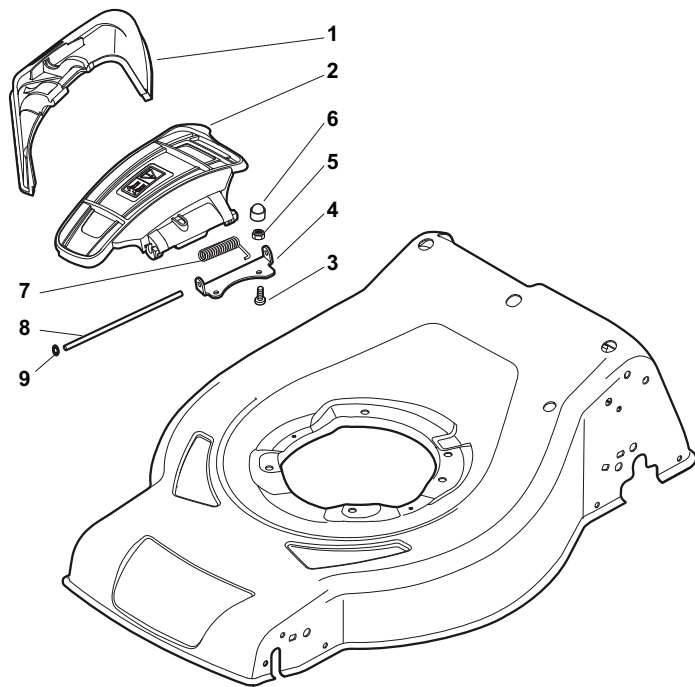

ILLUSTRATED PARTS LIST

CRC-CSC 534 CRC-CSC 534 Q

- Use GLOBAL GARDEN PRODUCT Genuine Spare Parts specified in the parts list for repair and/or replacement.
- The contents described in the parts list may change due to improvement.
- The drawings of the spare parts are only indicative and might not represent the part in question exactly.
- The indications "right" - "left" - "front" - "rear" refer to the position of the operator when using the machine.
- When placing orders of parts for repair and/or replacement, make sure that the illustrated parts list is the one applying to the machine's year of manufacture, as shown on the identification plate attached to the machine.

POS	PART. NO	Q.ty	DESCRIPTION	DESCRIZIONE	DESCRIPTION	BESCHREIBUNG	REMARKS
1	381302853/0	1	Axle, Front Wheels	Asse Ruote Anteriori	Axe Roues Avant	Achse, Vorderrad	
2	22545142/0	2	Plate	Piastrina	Plaquette	Platte	
3	112728698/0	4	Screw	Vite	Vis	Schraube	
4	12521350/0	2	Washer	Rosetta	Rondelle	Scheibe	
5	12155000/0	2	Nut	Dado	Ecrou	Mutter	
6	112436051/0	2	Plate	Piastrina	Plaquette	Plättchen	
7	322869679/0	1	Rod, Height Adjustment	Asta Comando Regol. Altezza	Tige Commande Reglage Hauteur	Stange, Höheverstellung	
8	122519823/0	2	Pin	Perno	Pivot	Bolzen	
9	122446193/0	1	Spring	Molla	Ressort	Feder	
11	112728698/0	4	Screw	Vite	Vis	Schraube	
12	22545152/0	2	Plate	Piastrina	Plaquette	Platte	
13	381302857/0	1	Axle, Rear Wheels	Asse Ruote Posteriori	Axe Roues Arriere	Achse, Hinterrad	
14	122534131/0	1	Pin	Perno	Pivot	Bolzen	
15	381003357/0	1	Lever, Height Adjustment	Leva Regolazione Altezza	Levier, Reglage Hauteur	Hebel, Höheverstellung	
16	122446192/0	1	Spring	Molla	Ressort	Feder	
17	12154510/0	1	Nut	Dado	Ecrou	Mutter	
21	12521350/0	2	Washer	Rosetta	Rondelle	Scheibe	
22	12155000/0	2	Nut	Dado	Ecrou	Mutter	