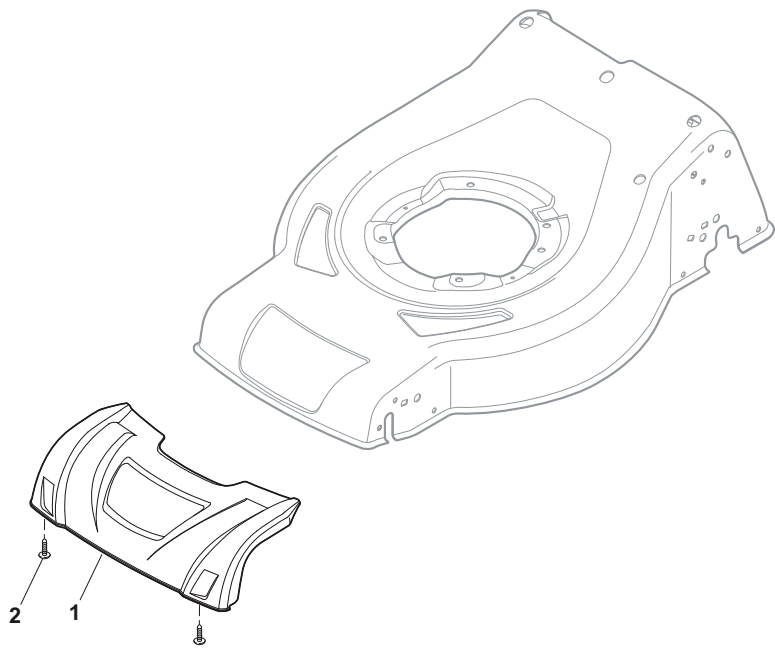

POS	PART. NO	Q.ty	DESCRIPTION	DESCRIZIONE	DESCRIPTION	BESCHREIBUNG	REMARKS
1	322226169/0	1	Mask, Black	Mascherina, Nero	Mesque, Noire	Maske, Schwarz	Grey
2	112728698/0	2	Screw	Vite	Vis	Schraube	Yellow