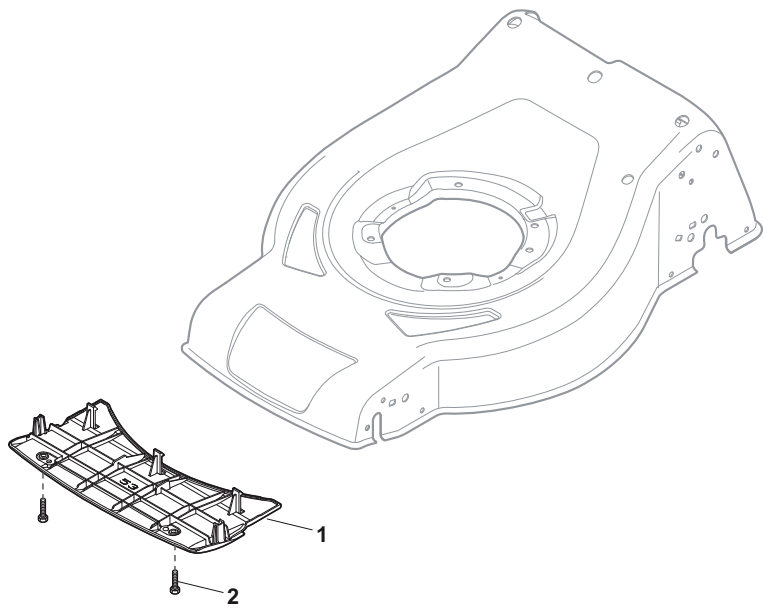

POS	PART. NO	Q.ty	DESCRIPTION	DESCRIZIONE	DESCRIPTION	BESCHREIBUNG	REMARKS
1	322500107/0	1	Air Intake Grill	Griglia Aspirazione	Grille D'Aspiration	Ansauggitter	
2	112728698/0	2	Screw	Vite	Vis	Schraube	Grey