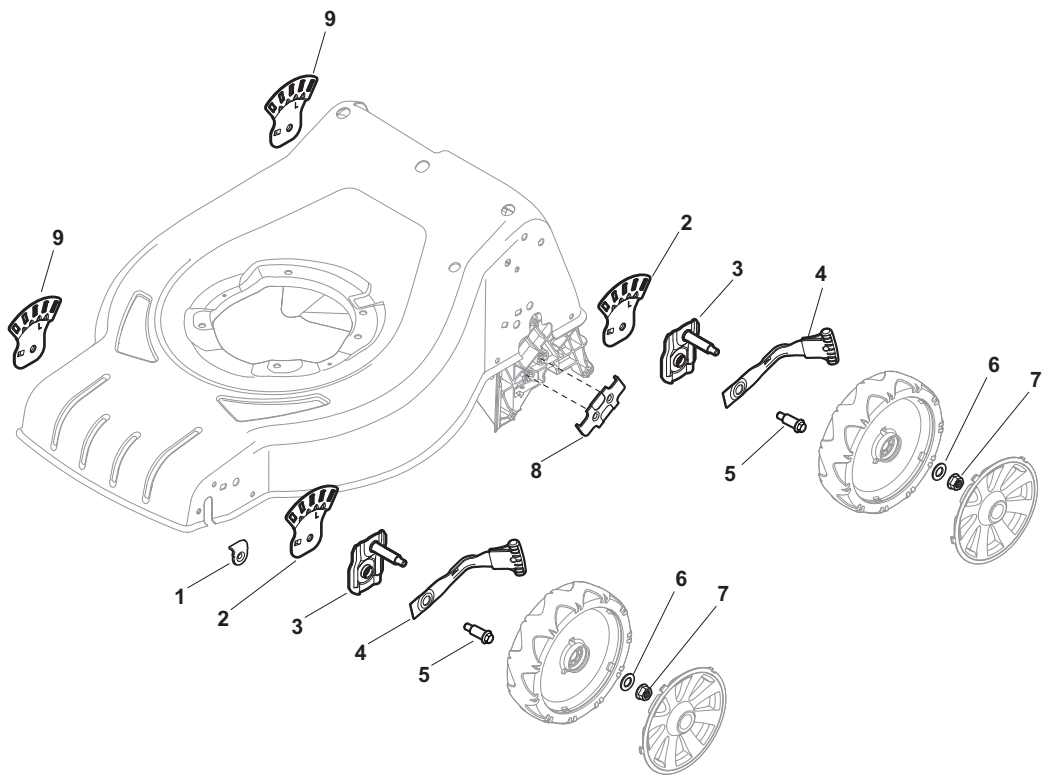

ILLUSTRATED PARTS LIST

CR-CS 484 CR-CS 484 Q

- Use GLOBAL GARDEN PRODUCT Genuine Spare Parts specified in the parts list for repair and/or replacement.
- The contents described in the parts list may change due to improvement.
- The drawings of the spare parts are only indicative and might not represent the part in question exactly.
- The indications "right" - "left" - "front" - "rear" refer to the position of the operator when using the machine.
- When placing orders of parts for repair and/or replacement, make sure that the illustrated parts list is the one applying to the machine's year of manufacture, as shown on the identification plate attached to the machine.

POS	PART. NO	Q.ty	DESCRIPTION	DESCRIZIONE	DESCRIPTION	BESCHREIBUNG	REMARKS
1	322545189/0	2	Plate	Piastrina	Plaquette	Plättchen	
2	322735597/1	2	Sector, Height Adjustment	Settore Di Regolazione	Secteur Reglage	Sektor, Höheverstellung	
3	381005141/0	4	Support, Wheel	Supporto Ruota	Support Roue	Halter, Rad	
4	381003354/0	4	Lever, Height Adjustment	Leva Regolazione Altezza	Levier, Reglage Hauteur	Hebel, Höheverstellung	
5	22519811/0	4	Pin	Perno	Pivot	Bolzen	
6	12521350/0	4	Washer	Rosetta	Rondelle	Scheibe	
7	12155000/0	4	Nut	Dado	Ecrou	Mutter	
8	322545211/0	2	Plate	Piastrina	Plaquette	Plättchen	
9	322735595/1	2	Sector, Height Adjustment	Settore Di Regolazione	Secteur Reglage	Sektor, Höheverstellung	