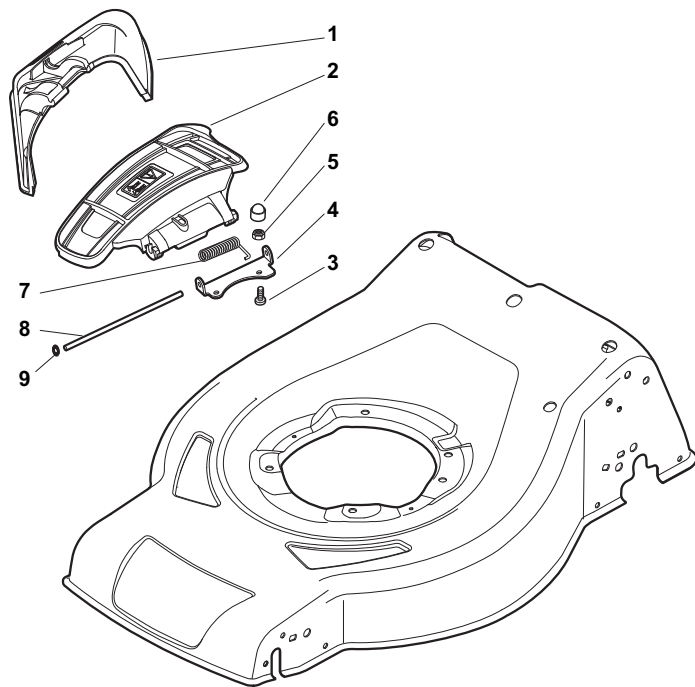

ILLUSTRATED PARTS LIST

CR-CS 484 CR-CS 484 Q

- Use GLOBAL GARDEN PRODUCT Genuine Spare Parts specified in the parts list for repair and/or replacement.
- The contents described in the parts list may change due to improvement.
- The drawings of the spare parts are only indicative and might not represent the part in question exactly.
- The indications "right" - "left" - "front" - "rear" refer to the position of the operator when using the machine.
- When placing orders of parts for repair and/or replacement, make sure that the illustrated parts list is the one applying to the machine's year of manufacture, as shown on the identification plate attached to the machine.

POS	PART. NO	Q.ty	DESCRIPTION	DESCRIZIONE	DESCRIPTION	BESCHREIBUNG	REMARKS
1	322545189/0	2	Plate	Piastrina	Plaquette	Plättchen	
2	322735597/1	2	Sector, Height Adjustment	Settore Di Regolazione	Secteur Reglage	Sektor, Höheverstellung	
3	381005141/0	4	Support, Wheel	Supporto Ruota	Support Roue	Halter, Rad	
4	381003354/0	4	Lever, Height Adjustment	Leva Regolazione Altezza	Levier, Reglage Hauteur	Hebel, Höheverstellung	
5	22519811/0	4	Pin	Perno	Pivot	Bolzen	
6	12521350/0	4	Washer	Rosetta	Rondelle	Scheibe	
7	12155000/0	4	Nut	Dado	Ecrou	Mutter	
8	322545211/0	2	Plate	Piastrina	Plaquette	Plättchen	
9	322735595/1	2	Sector, Height Adjustment	Settore Di Regolazione	Secteur Reglage	Sektor, Höheverstellung	