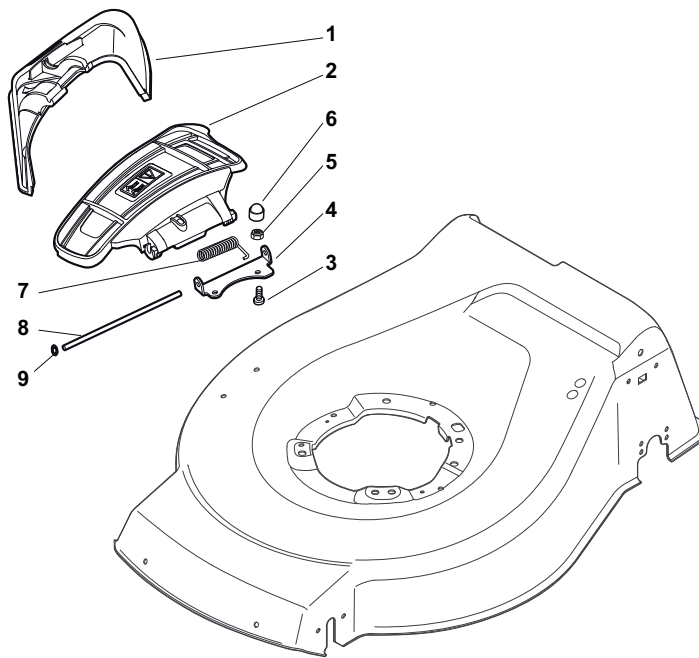

ILLUSTRATED PARTS LIST

NT 480 NT 480 Q

- Use GLOBAL GARDEN PRODUCT Genuine Spare Parts specified in the parts list for repair and/or replacement.
- The contents described in the parts list may change due to improvement.
- The drawings of the spare parts are only indicative and might not represent the part in question exactly.
- The indications "right" - "left" - "front" - "rear" refer to the position of the operator when using the machine.
- When placing orders of parts for repair and/or replacement, make sure that the illustrated parts list is the one applying to the machine's year of manufacture, as shown on the identification plate attached to the machine.

POS	PART. NO	Q.ty	DESCRIPTION	DESCRIZIONE	DESCRIPTION	BESCHREIBUNG	REMARKS
1	322108295/0	1	Stone-Guard	Parasassi	Pare-Pierres	Prallblech	
2	322600195/0	1	Ejection Guard	Protezione Uscita	Protection Sortie	Auswurfschutz	
3	112727803/0	2	Screw	Vite	Vis	Schraube	
4	322806643/0	1	Fulcrum Pin	Fulcro	Point D'Appui	Gelenkpunkt	
5	12154510/0	2	Nut	Dado	Ecrou	Mutter	
6	18203853/0	2	Protection	Cappuccio	Capuchon	Stecker	
7	122450456/0	1	Spring	Molla	Ressort	Feder	
8	122517869/0	1	Pin	Perno	Pivot	Bolzen	
9	12604896/0	2	Crown Fastener	Fissatore A Corona	Fixateur A Couronne	Kronescheibe	