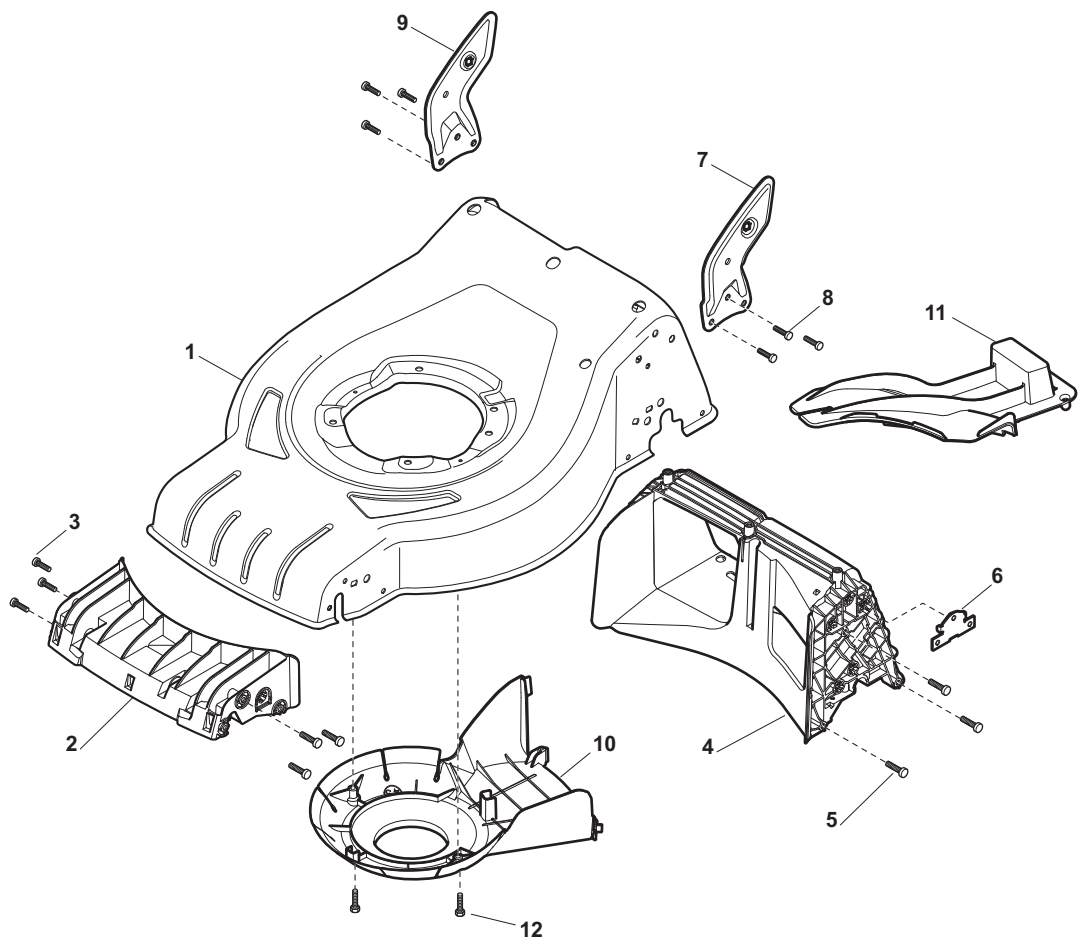

POS	PART. NO	Q.ty	DESCRIPTION	DESCRIZIONE	DESCRIPTION	BESCHREIBUNG	REMARKS
1	381004617/0	1	Deck Red	Chassis Rosso	Châssis Rouge	Gehäuse Rot	Side Discharge
2	322108301/1	1	Front Conveyor Assy	Convogl. Anteriore	Ens. Convoyeur Avant	Hinterleitblechvorder	
3	112728699/0	6	Screw	Vite	Vis	Schraube	
4	322108302/0	1	Rear Conveyor Assy	Convogl. Posteriore	Ens. Convoyeur Post.	Hinterleitblechsatz	
5	112728699/0	6	Screw	Vite	Vis	Schraube	
6	322545213/0	2	Plate	Piastrina	Plaquette	Platte	
7	381005139/0	1	Bracket, L	Staffa Sx	Bride G	Pratze, Linke	
8	112727801/0	6	Screw	Vite	Vis	Schraube	
9	381005137/0	1	Bracket, R	Staffa Dx	Bride D	Pratze, Rechte	
10	322060242/0	1	Protection, Belt	Carter Cinghia	Protection Courroire	Schutz, Riemen	
11	322140239/0	1	Deflector	Deflettore	Deflecteur	Deflektor	
12	12728530/0	2	Screw	Vite	Vis	Schraube