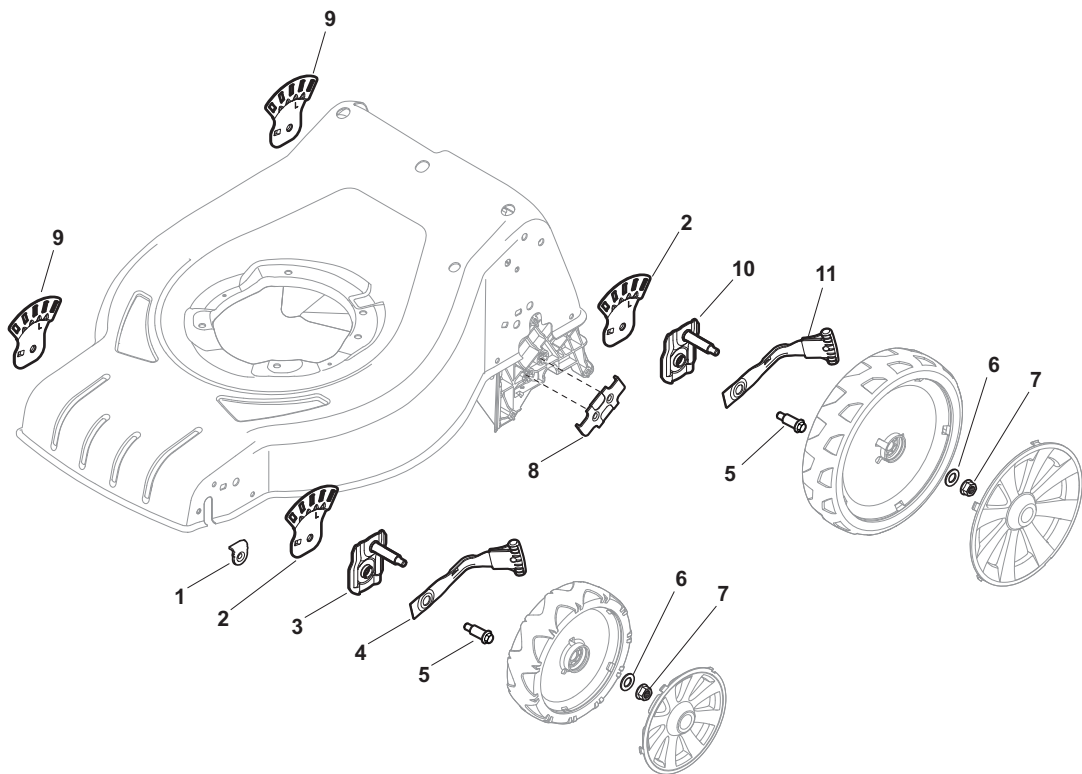

ILLUSTRATED PARTS LIST

CS 480 WQ CR 480 WQ

- Use GLOBAL GARDEN PRODUCT Genuine Spare Parts specified in the parts list for repair and/or replacement.
- The contents described in the parts list may change due to improvement.
- The drawings of the spare parts are only indicative and might not represent the part in question exactly.
- The indications "right" - "left" - "front" - "rear" refer to the position of the operator when using the machine.
- When placing orders of parts for repair and/or replacement, make sure that the illustrated parts list is the one applying to the machine's year of manufacture, as shown on the identification plate attached to the machine.

POS	PART. NO	Q.ty	DESCRIPTION	DESCRIZIONE	DESCRIPTION	BESCHREIBUNG	REMARKS
1	322545189/0	2	Plate	Piastrina	Plaquette	Plättchen	
2	322735597/1	2	Sector, Height Adjustment	Settore Di Regolazione	Secteur Reglage	Sektor, Höheverstellung	
3	381005141/0	2	Support, Wheel	Supporto Ruota	Support Roue	Halter, Rad	
4	381003354/0	2	Lever, Height Adjustment	Leva Regolazione Altezza	Levier, Reglage Hauteur	Hebel, Höheverstellung	
5	22519811/0	4	Pin	Perno	Pivot	Bolzen	
6	12521350/0	4	Washer	Rosetta	Rondelle	Scheibe	
7	12155000/0	4	Nut	Dado	Ecrou	Mutter	
8	322545211/0	2	Plate	Piastrina	Plaquette	Plättchen	
9	322735595/1	2	Sector, Height Adjustment	Settore Di Regolazione	Secteur Reglage	Sektor, Höheverstellung	
10	381005143/0	2	Support, Wheel	Supporto Ruota	Support Roue	Halter, Rad	
11	381003357/0	2	Lever, Height Adjustment	Leva Regolazione Altezza	Levier, Reglage Hauteur	Hebel, Höheverstellung	

POS	PART. NO	Q.ty	DESCRIPTION	DESCRIZIONE	DESCRIPTION	BESCHREIBUNG	REMARKS
1	381007444/0	2	Wheel Ø 180	Ruota Ø 180	Roue Ø 180	Rad Ø 180	
2	322042064/0	4	Bush	Bussola	Douille	Buchse	
1	381007446/0	2	Wheel Ø 240	Ruota Ø 240	Roue Ø 240	Rad Ø 240	
6	322042064/0	4	Bush	Bussola	Douille	Buchse	