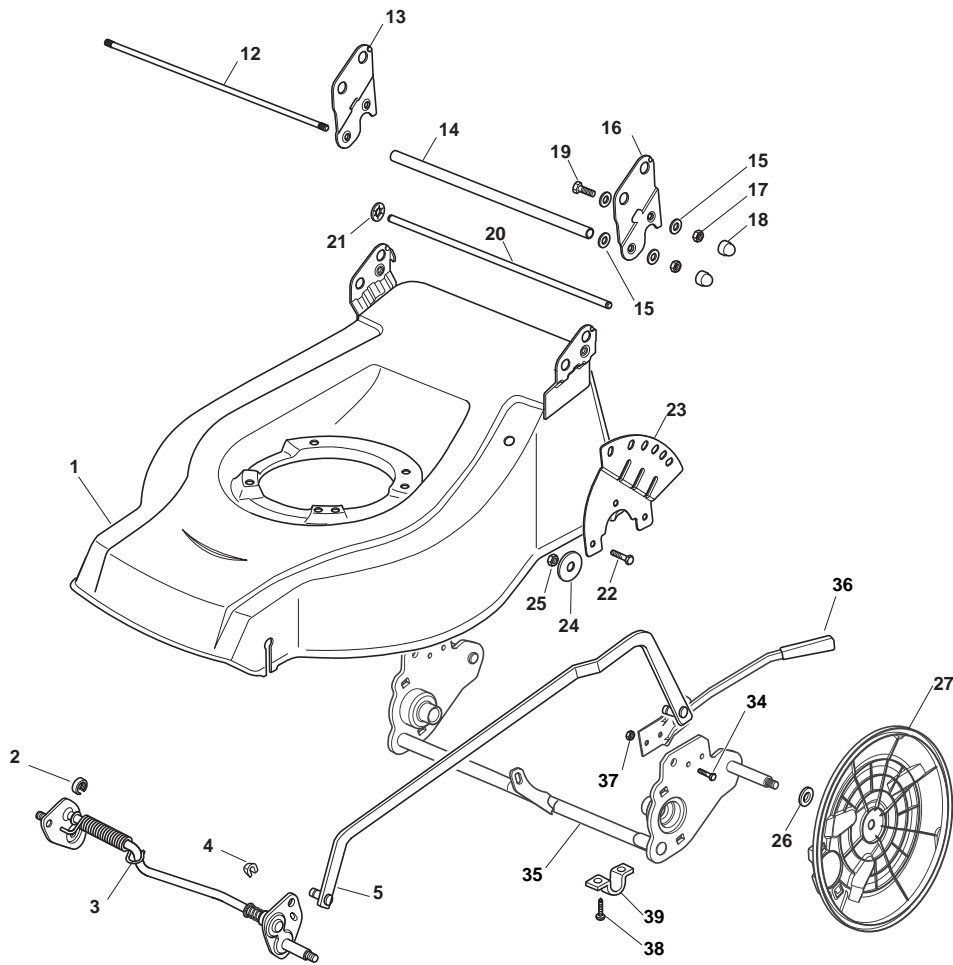

POS	PART. NO	Q.ty	DESCRIPTION	DESCRIZIONE	DESCRIPTION	BESCHREIBUNG	REMARKS
1	381001815/1	1	Deck Red	Chassis Rosso	Châssis Rouge	Gehäuse Rot	
2	122171002/0	2	Spacer	Distanziale	Entretoise	Distanzring	
3	381002861/0	1	Axle, Front Wheels	Asse Ruote Anteriori	Axe Roues Avant	Achse, Vorderrad	
4	112436050/0	2	Plate	Piastrina	Plaquette	Plättchen	
5	381001999/0	1	Rod, Height Adjustment	Asta Comando Regol. Altezza	Tige Commande Reglage Hauteur	Stange, Höheverstellung	
12	122517702/1	1	Stone Guard Fulcrum	Fulcro Parasassi	Point D'Appui Parepierres	Drehpunkt Prallblech	
13	322778427/0	1	Bracket, R	Staffa Dx	Etrier Droit	Steigbügel, Rechte	
14	322869717/0	1	Spacer	Distanziale	Entretoise	Distanzring	
15	122671653/0	8	Washer	Rosetta	Rondelle	Scheibe	
16	322778429/0	1	Bracket, L	Staffa Sx	Etrier Gauche	Steigbügel, Linke	
17	112155000/0	4	Nut	Dado	Ecrou	Mutter	
18	118203854/0	4	Protection	Cappuccio	Capuchon	Stecker	
19	112793301/0	2	Screw	Vite	Vis	Schraube	
20	122517860/0	1	Pin	Perno	Pivot	Bolzen	
21	112604899/0	2	Crown Fastener	Fissatore A Corona	Fixateur A Couronne	Kronescheibe	
22	112792611/0	3	Screw	Vite	Vis	Schraube	
23	322735579/1	1	Sector, Height Adjustment	Settore Regolazione Altezza	Secteur Reglage Hauteur	Sektor, Höheverstellung	
24	112523060/0	3	Washer	Rosetta	Rondelle	Scheibe	
25	112155000/0	3	Nut	Dado	Ecrou	Mutter	
26	122675100/0	2	Washer	Rosetta	Rondelle	Scheibe	
27	322600160/0	2	Protection, Wheel	Protezione Ruote	Protection Roue	Schütz, Räder	
34	112789000/0	2	Screw	Vite	Vis	Schraube	
35	381002853/2	1	Axle, Rear Wheels	Asse Ruote Posteriore	Axe Roues Arriere	Achse, Hinterrad	
36	381003326/0	1	Lever, Height Adjustment	Leva Regolazione Altezza	Levier Reglage Hauteur	Hebel, Höneverstellung	
37	112154330/0	2	Nut	Dado	Ecrou	Mutter	
38	112731350/0	4	Screw	Vite	Vis	Schraube	
39	322545152/0	2	Plate	Piastrina	Plaquette	Plättchen