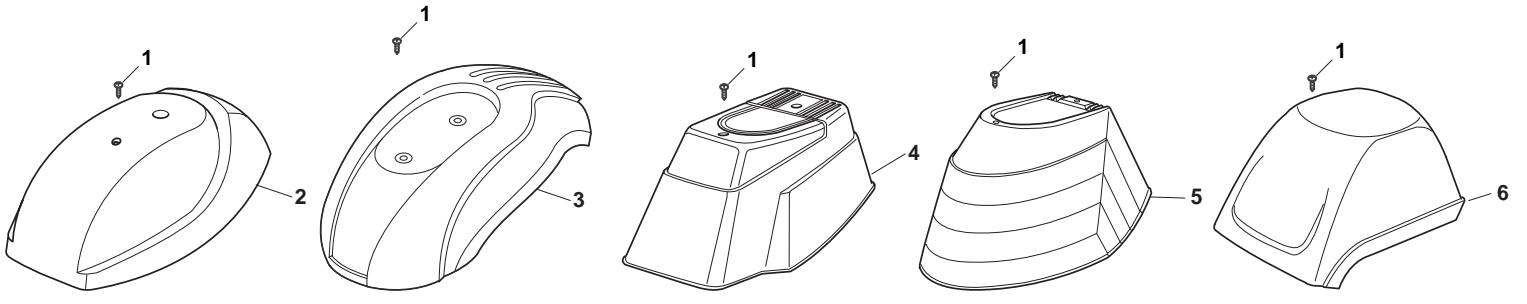

POS	PART. NO	Q.ty	DESCRIPTION	DESCRIZIONE	DESCRIPTION	BESCHREIBUNG	REMARKS
1	1127287100/0	1	Screw	Vite	Vis	Schraube	
2	181000616/1	1	Cover	Capottina	Capot	Haube	
3	122055058/0	1	Cover	Capottina	Capot	Haube	
4	122055045/1	1	Cover	Capottina	Capot	Haube	
5	122055033/1	1	Cover	Capottina	Capot	Haube	
6	322055053/1	1	Cover	Capottina	Capot	Haube