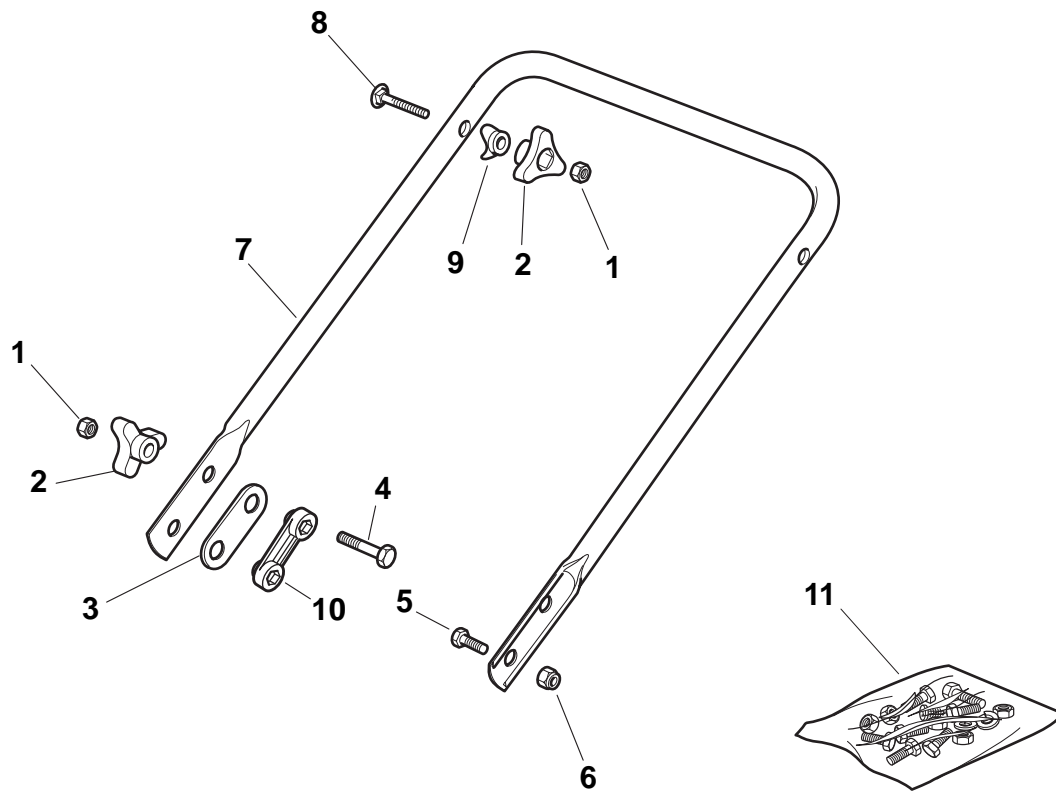

## CAL 480 W

- Use GLOBAL GARDEN PRODUCT Genuine Spare Parts specified in the parts list for repair and/or replacement.
- The contents described in the parts list may change due to improvement.
- The drawings of the spare parts are only indicative and might not represent the part in question exactly.
- The indications "right" - "left" - "front" - "rear" refer to the position of the operator when using the machine.
- When placing orders of parts for repair and/or replacement, make sure that the illustrated parts list is the one applying to the machine's year of manufacture, as shown on the identification plate attached to the machine.

POS	PART. NO	Q.ty	DESCRIPTION	DESCRIZIONE	DESCRIPTION	BESCHREIBUNG	REMARKS
1	112293200/0	4	Nut	Dado	Ecrou	Mutter	
2	122399900/0	4	Knob	Manopolina	Poignée	Griff	
3	122551574/0	2	Plate, Outside	Piastrina Esterna	Plaquette Externe	Platte, Äußere	
4	112691115/0	2	Screw	Vite	Vis	Schraube	
5	112793300/0	2	Screw	Vite	Vis	Schraube	
6	112155000/0	2	Nut	Dado	Ecrou	Mutter	
7	381006512/0	1	Handle, Lower Part	Parte Inf Maniglia	Poignée, Partie Inferieure	Griff, Unterteil	
8	112819201/0	2	Screw	Vite	Vis	Schraube	
9	122680006/1	2	Washer	Rosetta	Rondelle	Scheibe	
10	122551575/0	2	Plate, Inside	Piastrina Interna	Plaquette Interne	Platte, Innere	
11	381008596/1	1	Outfit, Screws	Dotazione Viteria	Dotation Visserie	Satz, Schrauben	