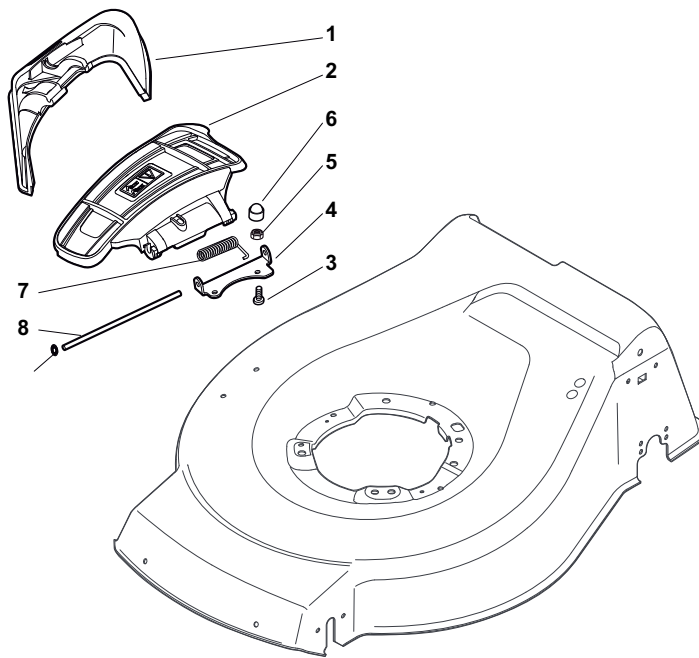

ILLUSTRATED PARTS LIST

NT 534 WTR NT 534 WTR Q

- Use GLOBAL GARDEN PRODUCT Genuine Spare Parts specified in the parts list for repair and/or replacement.
- The contents described in the parts list may change due to improvement.
- The drawings of the spare parts are only indicative and might not represent the part in question exactly.
- The indications "right" - "left" - "front" - "rear" refer to the position of the operator when using the machine.
- When placing orders of parts for repair and/or replacement, make sure that the illustrated parts list is the one applying to the machine's year of manufacture, as shown on the identification plate attached to the machine.

POS	PART. NO	Q.ty	DESCRIPTION	DESCRIZIONE	DESCRIPTION	BESCHREIBUNG	REMARKS
1	322108295/0	1	Stone-Guard	Parasassi	Pare-Pierres	Prallblech	
2	322600195/0	1	Ejection Guard	Protezione Uscita	Protection Sortie	Auswurfschutz	
3	112727803/0	2	Screw	Vite	Vis	Schraube	
4	322806639/0	1	Fulcrum Pin	Perno Fulcro	Pivot	Gelenkpunkt	
5	112154510/0	2	Nut	Dado	Ecrou	Mutter	
6	118203853/0	2	Protection	Cappuccio	Capuchon	Stecker	
7	122450456/0	1	Spring	Molla	Ressort	Feder	
8	122517869/0	1	Pin	Perno	Pivot	Bolzen	
9	112604896/0	2	Crown Fastener	Fissatore A Corona	Fixateur A Couronne	Kronescheibe	