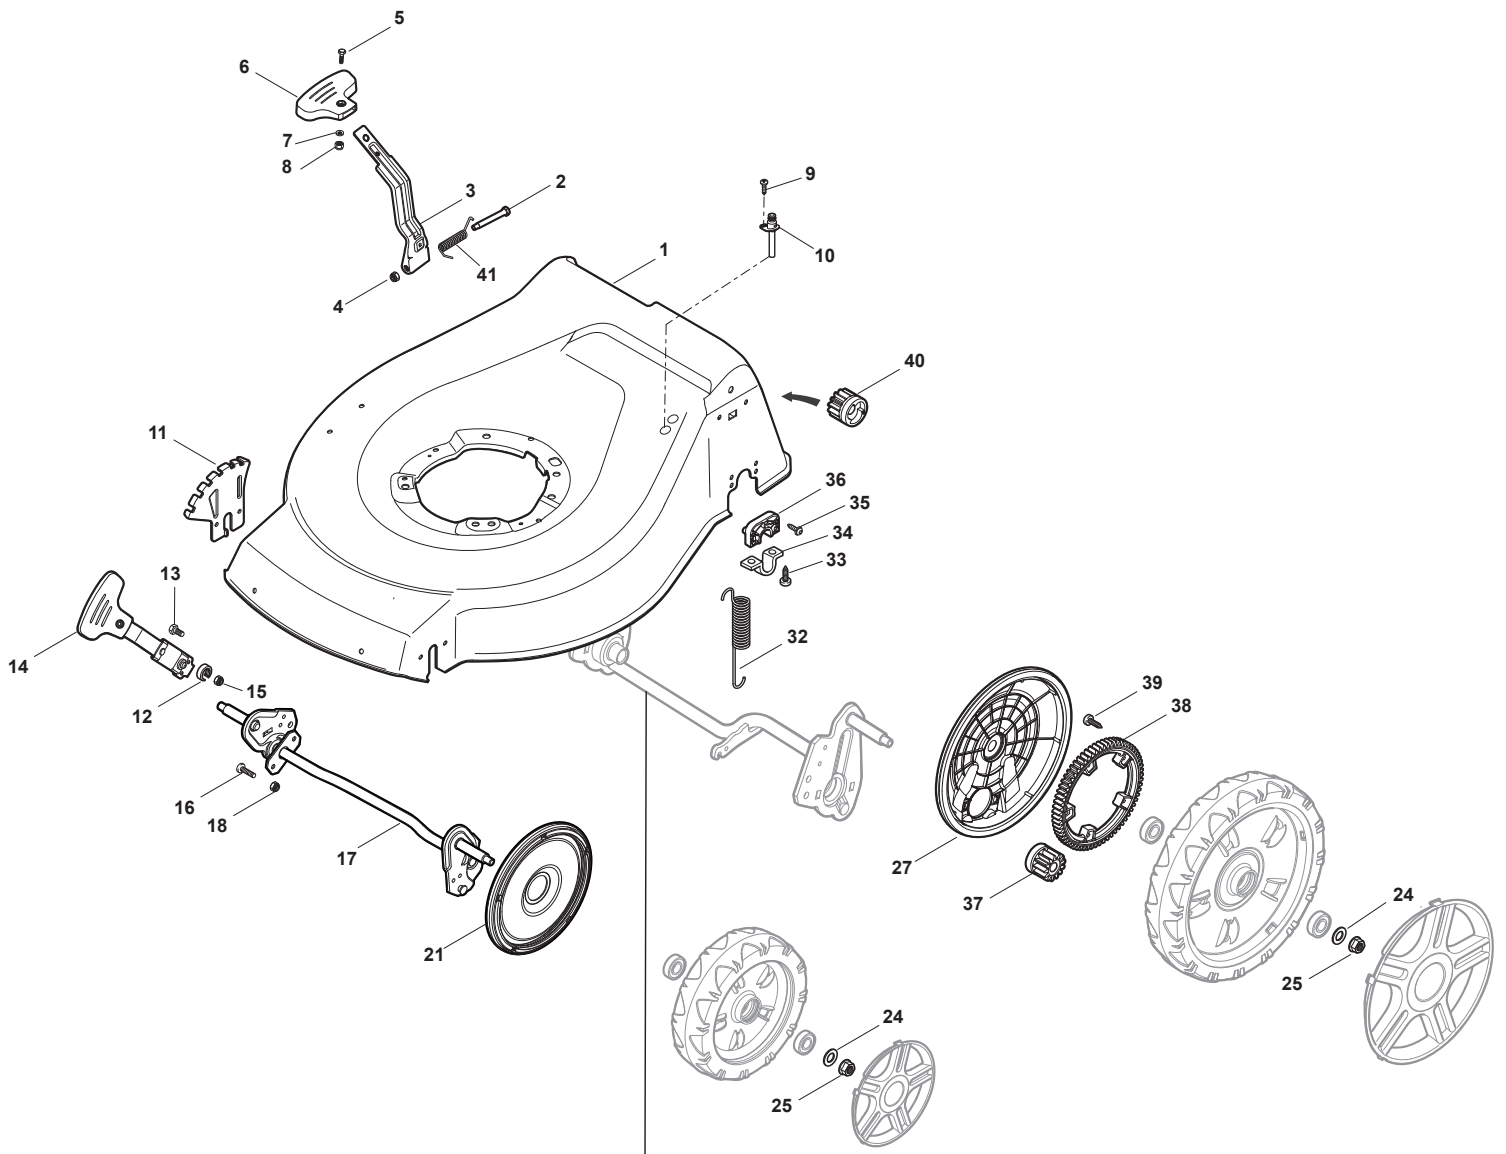

Rear Axle with Bearing

POS	PART. NO	Q.ty	DESCRIPTION	DESCRIZIONE	DESCRIPTION	BESCHREIBUNG	REMARKS
1	381004540/0	1	Deck Red	Chassis Rosso	Châssis Rouge	Gehäuse Rot	
1	381004590/0	1	Deck Yellow	Chassis Giallo	Châssis Jaune	Gehäuse Gelb	
1	381004542/0	1	Deck Red	Chassis Rosso	Châssis Rouge	Gehäuse Rot	Side Discharge
2	122534131/0	1	Pin	Perno	Pivot	Bolzen	
3	381003398/0	1	Lever, Height Adjustment	Leva Regolazione Altezza	Levier Reglage Hauteur	Hebel, Höneverstellung	
4	112154510/0	1	Nut	Dado	Ecrou	Mutter	
5	112788512/0	1	Screw	Vite	Vis	Schraube	
6	322394503/0	1	Knob	Manopolina	Poignée	Griff	
7	112521310/0	1	Washer	Rosetta	Rondelle	Scheibe	
8	112150000/0	1	Nut	Dado	Ecrou	Mutter	
9	112728450/0	1	Screw	Vite	Vis	Schraube	
10	322034002/0	1	Washing Connection	Attacco Acqua Lavaggio	Attaque Lavage	Waschenverbindung	
11	322735589/0	1	Sector, Height Adjustment	Settore Regolazione Altezza	Secteur Reglage Hauteur	Sektor, Höneverstellung	
12	122171002/0	2	Spacer	Distanziale	Entretoise	Distanzring	
13	112789000/0	2	Screw	Vite	Vis	Schraube	
14	381003351/0	1	Lever, Height Adjustment	Leva Regolazione Altezza	Levier Reglage Hauteur	Hebel, Höneverstellung	
15	112154330/0	2	Nut	Dado	Ecrou	Mutter	
16	112727803/0	4	Screw	Vite	Vis	Schraube	
17	381002885/1	1	Axle, Front Wheels	Asse Ruote Anteriori	Axe Roues Avant	Achse, Vorderrad	
18	112154510/0	4	Nut	Dado	Ecrou	Mutter	
21	322600145/0	2	Protection, Wheel	Protezione Ruote	Protection Roue	Schütz, Räder	
24	112521350/0	4	Washer	Rosetta	Rondelle	Scheibe	
25	112155000/0	4	Nut	Dado	Ecrou	Mutter	
26	112728697/0	4	Screw	Vite	Vis	Schraube	
27	322600208/0	2	Protection, Wheel	Protezione Ruote	Protection Roue	Schütz, Räder	
28	119216035/0	2	Bearing	Cuscinetto	Coussinet	Lager	
29	322042063/0	2	Bush	Bussola	Douille	Büchse	
30	381302835/1	1	Axle, Rear Wheels	Asse Ruote Posteriore	Axe Roues Arriere	Achse, Hinterrad	for Bearing
31	381302839/0	1	Axle, Rear Wheels	Asse Ruote Posteriore	Axe Roues Arriere	Achse, Hinterrad	for Plastic Bushing
32	122450460/0	1	Spring	Molla	Ressort	Feder	
33	112728697/0	4	Screw	Vite	Vis	Schraube	
34	322545152/0	2	Plate	Piastrina	Plaquette	Plättchen	
35	112728697/0	4	Screw	Vite	Vis	Schraube	
36	322785304/1	2	Support	Supporto	Support	Halter	
37	122570134/0	1	Pinion L	Pignone Sx	Pignon G	Ritzel Linkes	
38	322120115/0	2	Ring Gear	Corona	Couronne	Kranz	
39	112728706/0	6	Screw	Vite	Vis	Schraube	
40	122570133/0	1	Pinion R	Pignone Dx	Pignon D	Ritzel Rechtes	
41	122446192/0	1	Spring	Molla	Ressort	Feder