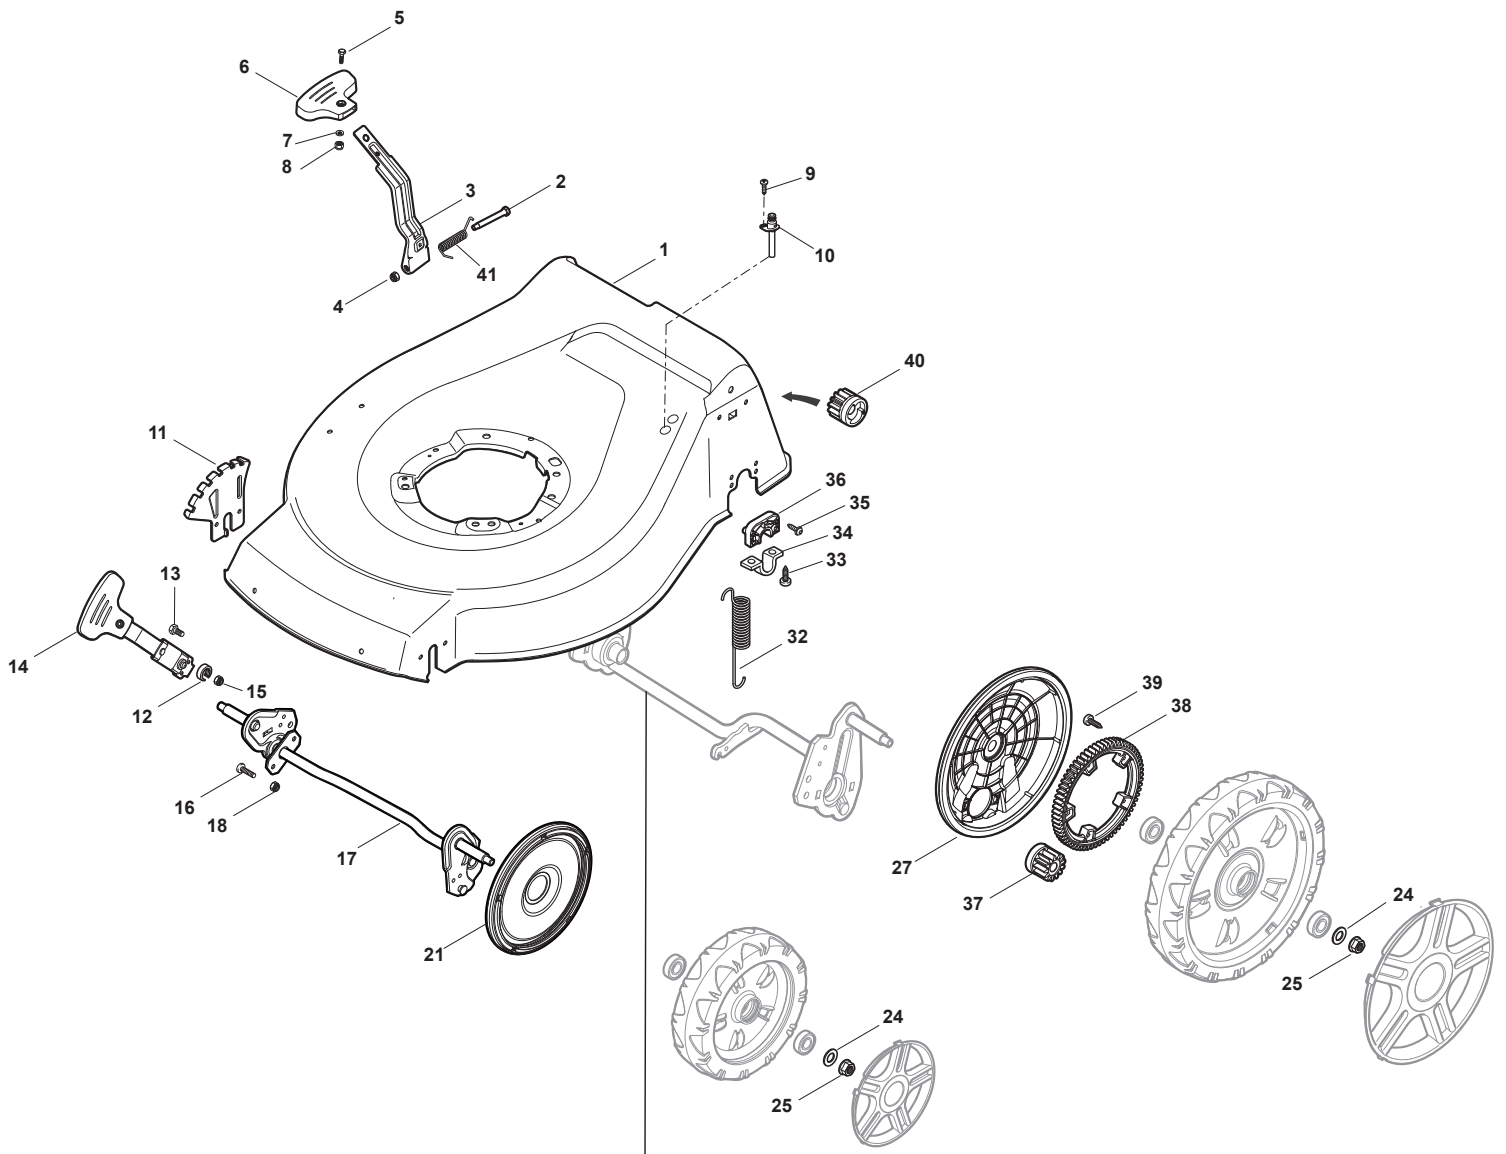

Rear Axle with Bearing

POS	PART. NO	Q.ty	DESCRIPTION	DESCRIZIONE	DESCRIPTION	BESCHREIBUNG	REMARKS
1	381004536/0	1	Deck Red	Chassis Rosso	Châssis Rouge	Gehäuse Rot	
1	381004562/0	1	Deck Yellow	Chassis Giallo	Châssis Jaune	Gehäuse Gelb	
1	381004538/0	1	Deck Red	Chassis Rosso	Châssis Rouge	Gehäuse Rot	Side Discharge
2	122534131/0	1	Pin	Perno	Pivot	Bolzen	
3	381003398/0	1	Lever, Height Adjustment	Leva Regolazione Altezza	Levier Reglage Hauteur	Hebel, Höneverstellung	
4	112154510/0	1	Nut	Dado	Ecrou	Mutter	
5	112788512/0	1	Screw	Vite	Vis	Schraube	
6	322394503/0	1	Knob	Manopolina	Poignée	Griff	
7	112521310/0	1	Washer	Rosetta	Rondelle	Scheibe	
8	112150000/0	1	Nut	Dado	Ecrou	Mutter	
9	112728450/0	1	Screw	Vite	Vis	Schraube	
10	322034002/0	1	Washing Connection	Attacco Acqua Lavaggio	Attaque Lavage	Waschenverbindung	
11	322735589/0	1	Sector, Height Adjustment	Settore Regolazione Altezza	Secteur Reglage Hauteur	Sektor, Höneverstellung	
12	122171002/0	2	Spacer	Distanziale	Entretoise	Distanzring	
13	112789000/0	2	Screw	Vite	Vis	Schraube	
14	381003351/0	1	Lever, Height Adjustment	Leva Regolazione Altezza	Levier Reglage Hauteur	Hebel, Höneverstellung	
15	112154330/0	2	Nut	Dado	Ecrou	Mutter	
16	112727803/0	4	Screw	Vite	Vis	Schraube	
17	381002881/1	1	Axle, Front Wheels	Asse Ruote Anteriori	Axe Roues Avant	Achse, Vorderrad	
18	112154510/0	4	Nut	Dado	Ecrou	Mutter	
21	322600145/0	2	Protection, Wheel	Protezione Ruote	Protection Roue	Schütz, Räder	
24	112521350/0	4	Washer	Rosetta	Rondelle	Scheibe	
25	112155000/0	4	Nut	Dado	Ecrou	Mutter	
26	112728697/0	4	Screw	Vite	Vis	Schraube	
27	322600208/0	2	Protection, Wheel	Protezione Ruote	Protection Roue	Schütz, Räder	
28	119216035/0	2	Bearing	Cuscinetto	Coussinet	Lager	
29	322042063/0	2	Bush	Bussola	Douille	Büchse	
30	381302835/1	1	Axle, Rear Wheels	Asse Ruote Posteriore	Axe Roues Arriere	Achse, Hinterrad	for Bearing
31	381302839/0	1	Axle, Rear Wheels	Asse Ruote Posteriore	Axe Roues Arriere	Achse, Hinterrad	for Plastic Bushing
32	122450460/0	1	Spring	Molla	Ressort	Feder	
33	112728697/0	4	Screw	Vite	Vis	Schraube	
34	322545152/0	2	Plate	Piastrina	Plaquette	Plättchen	
35	112728697/0	4	Screw	Vite	Vis	Schraube	
36	322785304/1	2	Support	Supporto	Support	Halter	
37	122570134/0	1	Pinion L	Pignone Sx	Pignon G	Ritzel Linkes	
38	322120115/0	2	Ring Gear	Corona	Couronne	Kranz	
39	112728706/0	6	Screw	Vite	Vis	Schraube	
40	122570133/0	1	Pinion R	Pignone Dx	Pignon D	Ritzel Rechtes	
41	122446192/0	1	Spring	Molla	Ressort	Feder