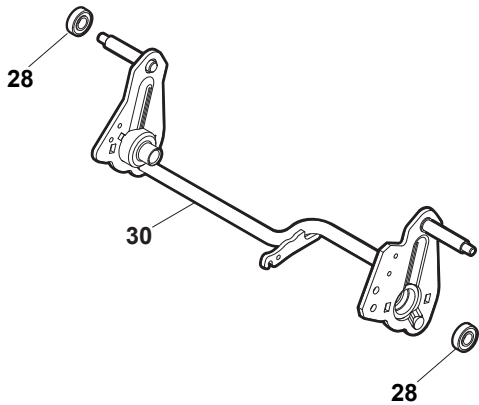

Rear Axle with Plastic Bushing