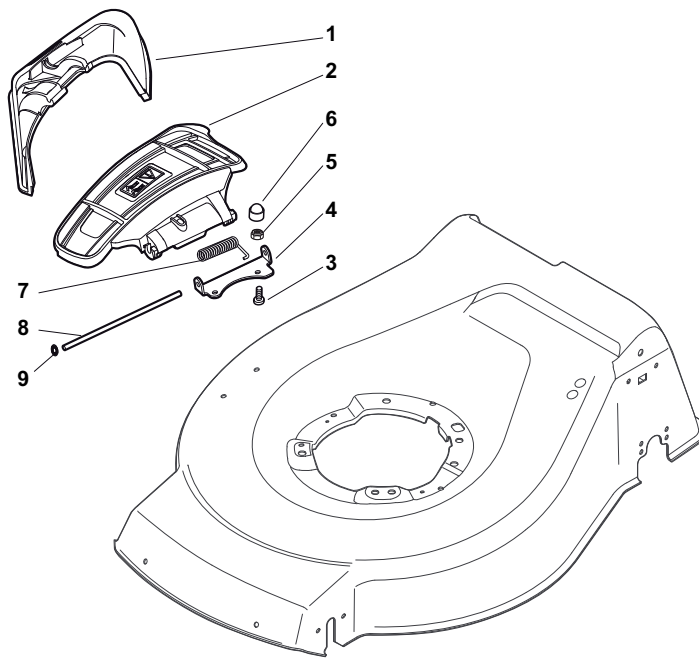

ILLUSTRATED PARTS LIST

NT 484 WTR BBC NT 484 WTRQ BBC

- Use GLOBAL GARDEN PRODUCT Genuine Spare Parts specified in the parts list for repair and/or replacement.
- The contents described in the parts list may change due to improvement.
- The drawings of the spare parts are only indicative and might not represent the part in question exactly.
- The indications "right" - "left" - "front" - "rear" refer to the position of the operator when using the machine.
- When placing orders of parts for repair and/or replacement, make sure that the illustrated parts list is the one applying to the machine's year of manufacture, as shown on the identification plate attached to the machine.

POS	PART. NO	Q.ty	DESCRIPTION	DESCRIZIONE	DESCRIPTION	BESCHREIBUNG	REMARKS
1	322108295/0	1	Stone-Guard	Parasassi	Pare-Pierres	Prallblech	
2	322600195/0	1	Ejection Guard	Protezione Uscita	Protection Sortie	Auswurfschutz	
3	112727803/0	2	Screw	Vite	Vis	Schraube	
4	322806639/0	1	Fulcrum Pin	Perno Fulcro	Pivot	Gelenkpunkt	
5	112154510/0	2	Nut	Dado	Ecrou	Mutter	
6	118203853/0	2	Protection	Cappuccio	Capuchon	Stecker	
7	122450456/0	1	Spring	Molla	Ressort	Feder	
8	122517869/0	1	Pin	Perno	Pivot	Bolzen	
9	112604896/0	2	Crown Fastener	Fissatore A Corona	Fixateur A Couronne	Kronescheibe	