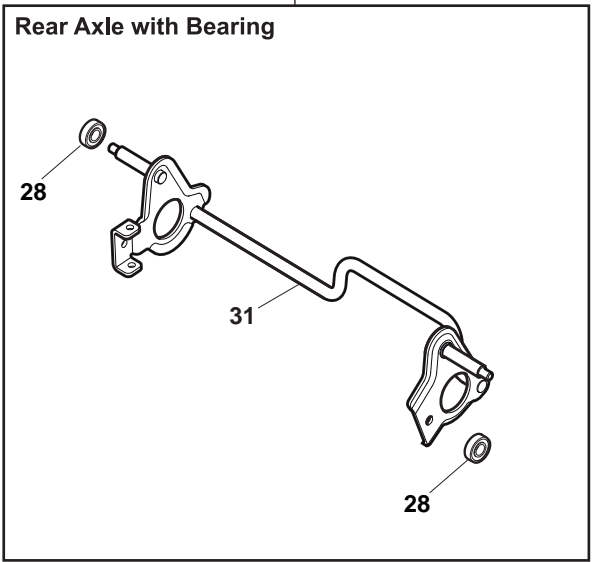

POS	PART. NO	Q.ty	DESCRIPTION	DESCRIZIONE	DESCRIPTION	BESCHREIBUNG	REMARKS
1	381004536/0	1	Deck Red	Chassis Rosso	Châssis Rouge	Gehäuse Rot	
1	381004538/0	1	Deck Red	Chassis Rosso	Châssis Rouge	Gehäuse Rot	Side Discharge
1	381004562/0	1	Deck Yellow	Chassis Giallo	Châssis Jaune	Gehäuse Gelb	
2	122534131/0	1	Pin	Perno	Pivot	Bolzen	
3	322322851/0	1	Lever, Height Adjustment	Leva Regolazione Altezza	Levier Reglage Hauteur	Hebel, Höneverstellung	
4	112154510/0	1	Nut	Dado	Ecrou	Mutter	
5	112788512/0	1	Screw	Vite	Vis	Schraube	
6	322394503/0	1	Knob	Manopolina	Poignée	Griff	
7	112521310/0	1	Washer	Rosetta	Rondelle	Scheibe	
8	112150000/0	1	Nut	Dado	Ecrou	Mutter	
9	112728450/0	1	Screw	Vite	Vis	Schraube	
10	322034002/0	1	Washing Connection	Attacco Acqua Lavaggio	Attaque Lavage	Waschenverbindung	
11	322735587/0	1	Sector, Height Adjustment	Settore Regolazione Altezza	Secteur Reglage Hauteur	Sektor, Höneverstellung	
12	122171002/0	2	Spacer	Distanziale	Entretoise	Distanzring	
13	112789000/0	2	Screw	Vite	Vis	Schraube	
14	381003351/0	1	Lever, Height Adjustment	Leva Regolazione Altezza	Levier Reglage Hauteur	Hebel, Höneverstellung	
15	112154330/0	2	Nut	Dado	Ecrou	Mutter	
16	112727803/0	4	Screw	Vite	Vis	Schraube	
17	381002881/1	1	Axle, Front Wheels	Asse Ruote Anteriori	Axe Roues Avant	Achse, Vorderrad	
18	112154510/0	4	Nut	Dado	Ecrou	Mutter	
21	322600145/0	2	Protection, Wheel	Protezione Ruote	Protection Roue	Schütz, Räder	
24	112521350/0	4	Washer	Rosetta	Rondelle	Scheibe	
25	112155000/0	4	Nut	Dado	Ecrou	Mutter	
26	112728697/0	4	Screw	Vite	Vis	Schraube	
27	322600207/0	2	Protection, Wheel	Protezione Ruote	Protection Roue	Schütz, Räder	
28	119216035/0	2	Bearing	Cuscinetto	Coussinet	Lager	
29	322042065/0	2	Bush	Bussola	Douille	Büchse	
31	381302827/0	1	Axle, Rear Wheels	Asse Ruote Posteriore	Axe Roues Arriere	Achse, Hinterrad	
33	112728697/0	4	Screw	Vite	Vis	Schraube	
34	322545152/0	2	Plate	Piastrina	Plaquette	Plättchen	
35	112728697/0	4	Screw	Vite	Vis	Schraube	
36	322785304/1	2	Support	Supporto	Support	Halter	
37	122570120/1	1	Pinion L	Pignone Sx	Pignon G	Ritzel Linkes	
38	322120114/0	2	Ring Gear	Corona	Couronne	Kranz	
39	122570110/1	1	Pinion R	Pignone Dx	Pignon D	Ritzel Rechtes	
40	112728706/0	6	Screw	Vite	Vis	Schraube	
41	122446192/0	1	Spring	Molla	Ressort	Feder