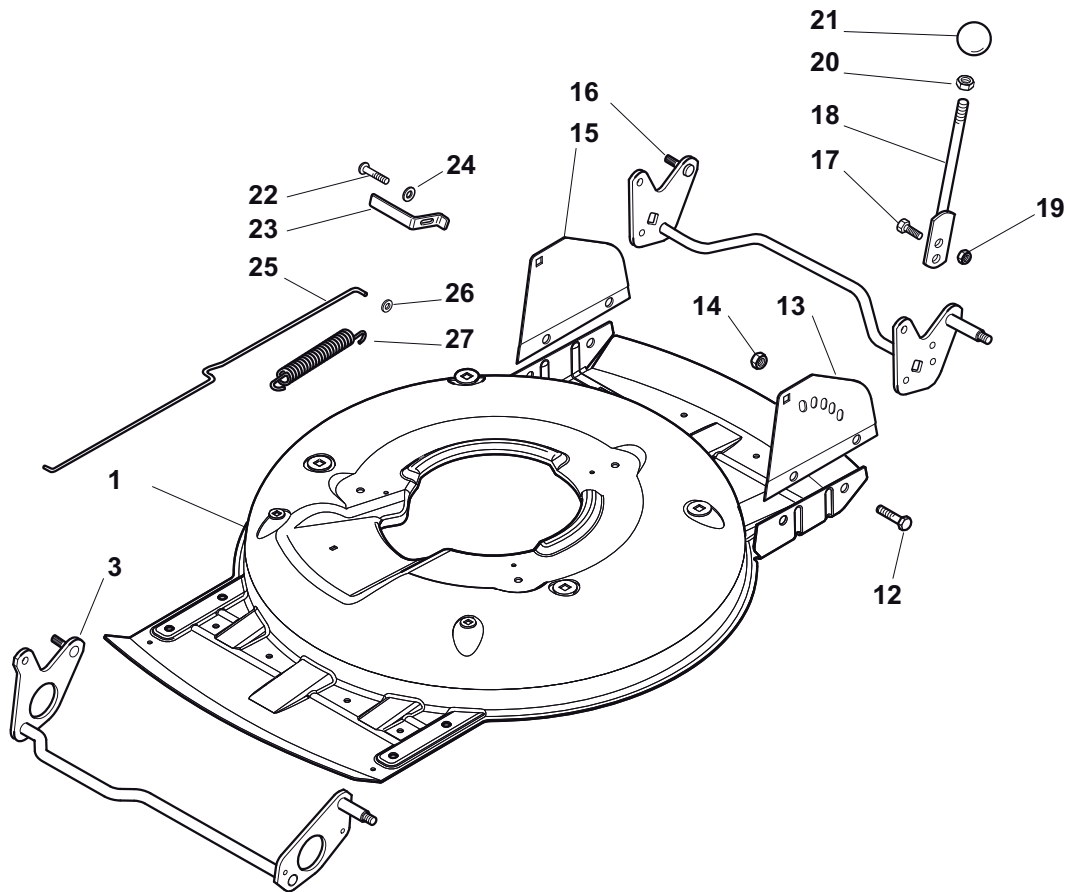

## MCS 504 TR MCS 504 TR-E

- Use GLOBAL GARDEN PRODUCT Genuine Spare Parts specified in the parts list for repair and/or replacement.
- The contents described in the parts list may change due to improvement.
- The drawings of the spare parts are only indicative and might not represent the part in question exactly.
- The indications "right" - "left" - "front" - "rear" refer to the position of the operator when using the machine.
- When placing orders of parts for repair and/or replacement, make sure that the illustrated parts list is the one applying to the machine's year of manufacture, as shown on the identification plate attached to the machine.

THIS INFORMATION IS NOT INTENDED FOR SALE OR RESALE, AND THIS NOTICE MUST REMAIN ON ALL COPIES.

POS	PART. NO	Q.ty	DESCRIPTION	DESCRIZIONE	DESCRIPTION	BESCHREIBUNG	REMARKS
1	81002907/1	1	Deck Yellow	Chassis Giallo	Châssis Jaune	Gehäuse Gelb	
2	81002849/0	1	Axle, Rear Wheels	Asse Ruote Posteriore	Axe Roues Arriere	Achse, Hinterrad	
3	81003276/0	1	Lever, Height Adjustment	Leva Regolazione Altezza	Levier, Reglage Hauteur	Hebel, Höheverstellung	
4	12735661/0	2	Screw	Vite	Vis	Schraube	
10	12293200/0	2	Nut	Dado	Ecrou	Mutter	
11	12583500/0	2	Grower	Grower	Grower	Federring	
12	12523070/0	2	Washer	Rosetta	Rondelle	Scheibe	
13	22735547/0	2	Sector, Height Adjustment	Settore Regolazione Altezza	Secteur Reglage Hauteur	Sektor, Höheverstellung	
14	81005082/0	2	Support, Wheel	Supporto Ruota	Support Roue	Halter, Rad	Ø 190
14	81005084/0	2	Support, Wheel	Supporto Ruota	Support Roue	Halter, Rad	Ø 210
15	81003286/0	2	Lever, Height Adjustment	Leva Regolazione Altezza	Levier, Reglage Hauteur	Hebel, Höheverstellung	
16	22519811/0	2	Pin	Perno	Pivot	Bolzen	