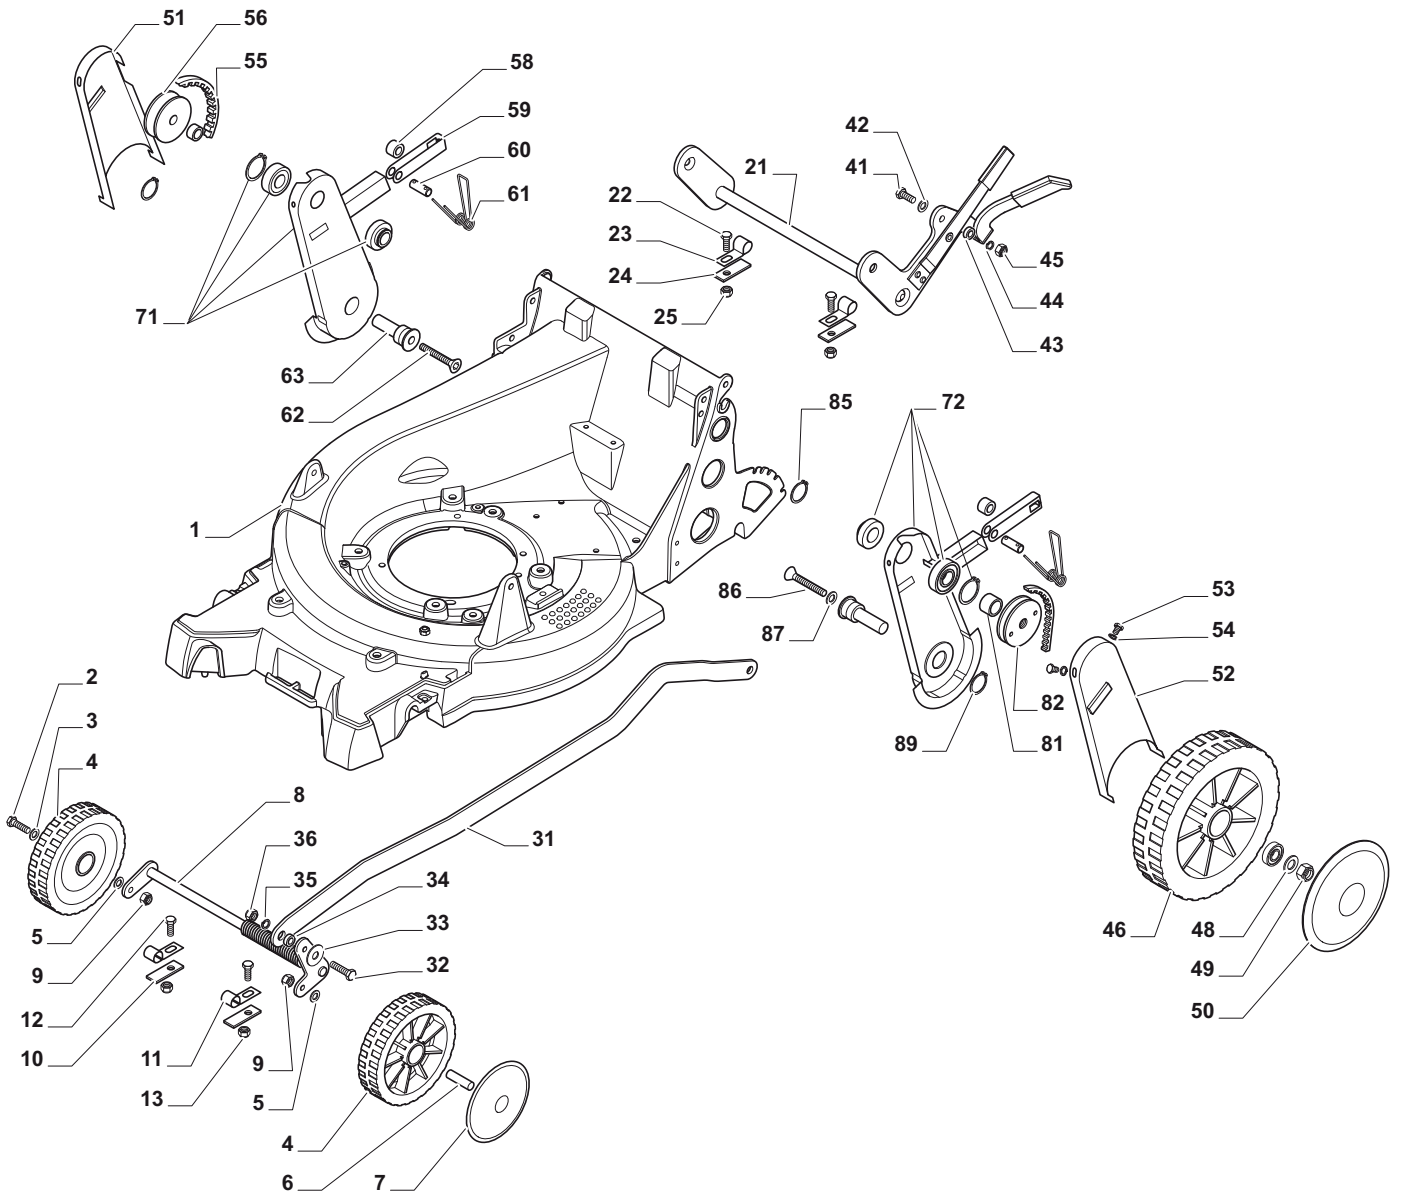

POS	PART. NO	Q.ty	DESCRIPTION	DESCRIZIONE	DESCRIPTION	BESCHREIBUNG	REMARKS
1	381003773/0	1	Deck Grey	Chassis Grigio	Châssis Gris	Gehäuse Grau	
2	12691700/0	2	Screw	Vite	Vis	Schraube	
3	12523060/0	2	Washer	Rosetta	Rondelle	Scheibe	
4	15796	2	Wheel Ø 200	Ruota Ø 200	Roue Ø 200	Rad Ø 200	
5	12524010/0	2	Washer	Rosetta	Rondelle	Scheibe	
6	10724	2	Pin	Perno	Pivot	Bolzen	
7	14604	2	Hub Cap, Grey Ø 200	Coprimozzo Grigio Ø 200	Couvre-Moyeu, Gris Ø 200	Radkappe, Grau Ø 200	
8	381002867/0	1	Axle, Front Wheels	Asse Ruote Anteriori	Axe Roues Avant	Achse, Vorderrad	
9	12155000/0	2	Nut	Dado	Ecrou	Mutter	
10	10646	2	Plate	Piastrina	Plaquette	Platte	
11	14109	2	Plate	Piastrina	Plaquette	Platte	
12	12793701/0	2	Screw	Vite	Vis	Schraube	
13	12524010/0	2	Washer	Rosetta	Rondelle	Scheibe	
21	11760	1	Axle, Rear Wheels	Asse Ruote Posteriori	Axe Roues Arriere	Achse, Hinterrad	
22	12793701/0	2	Plate	Piastrina	Plaquette	Platte	
23	14109	2	Plate	Piastrina	Plaquette	Platte	
24	10646	2	Screw	Vite	Vis	Schraube	
25	12155000/0	2	Nut	Dado	Ecrou	Mutter	
31	381002025/0	1	Rod, Height Adjustment	Asta Comando Regol. Altezza	Tige Commande Reglage Hauteur	Stange, Höheverstellung	
32	12793701/0	2	Screw	Vite	Vis	Schraube	
33	12521350/0	2	Washer	Rosetta	Rondelle	Scheibe	
34	11705	2	Bush	Bussola	Douille	Buchse	
35	12523070/0	2	Washer	Rosetta	Rondelle	Scheibe	
36	12155000/0	2	Nut	Dado	Ecrou	Mutter	
41	12793700/0	1	Screw	Vite	Vis	Schraube	
42	12521350/0	1	Washer	Rosetta	Rondelle	Scheibe	
43	11705	1	Bush	Bussola	Douille	Buchse	
44	12523070/0	1	Washer	Rosetta	Rondelle	Scheibe	
45	12155000/0	1	Nut	Dado	Ecrou	Mutter	
46	15795	2	Wheel Ø 250	Ruota Ø 250	Roue Ø 250	Rad Ø 250	
48	12523060/0	2	Washer	Rosetta	Rondelle	Scheibe	
49	12155000/0	2	Nut	Dado	Ecrou	Mutter	
50	14601	2	Hub Cap, Grey Ø 250	Coprimozzo Grigio Ø 250	Couvre-Moyeu, Gris Ø 250	Radkappe, Grau Ø 250	
51	381119751/0	1	Protection, Belt	Carter Cinghia	Protection	Schutz, Riemen	
52	381119753/0	1	Protection, Belt	Carter Cinghia	Protection	Schutz, Riemen	
53	12788800/0	4	Screw	Vite	Vis	Schraube	
54	12581500/0	4	Grower	Grower	Grower	Federring	
55	10700	2	Belt	Cinghia	Courroire	Riemen	
56	11109	1	Pulley	Puleggia	Poulie	Riemenscheibe	
58	10530	2	Bush	Bussola	Douille	Büchse	
59	10529	2	Plate	Piastrina	Plaquette	Platte	
60	10531	2	Pin	Perno	Pivot	Bolzen	
61	10636	2	Spring	Molla	Ressort	Feder	
62	112882030/0	1	Screw	Vite	Vis	Schraube	
63	10467	2	Pin	Perno	Pivot	Bolzen	
71	11763	1	Protection, Belt	Carter Cinghia	Protection	Schutz, Riemen	
72	11762	1	Protection, Belt	Carter Cinghia	Protection	Schutz, Riemen	
81	11108	2	Spacer	Distanziale	Entretoise	Distanzring	
82	11110	1	Pulley	Puleggia	Poulie	Riemenscheibe	
85	112609800/0	2	Seeger	Seeger	Seeger	Seeger	
86	112882035/0	1	Screw	Vite	Vis	Schraube	
87	12523070/0	1	Washer	Rosetta	Rondelle	Scheibe	
89	112609800/0	2	Seeger	Seeger	Seeger	Seeger