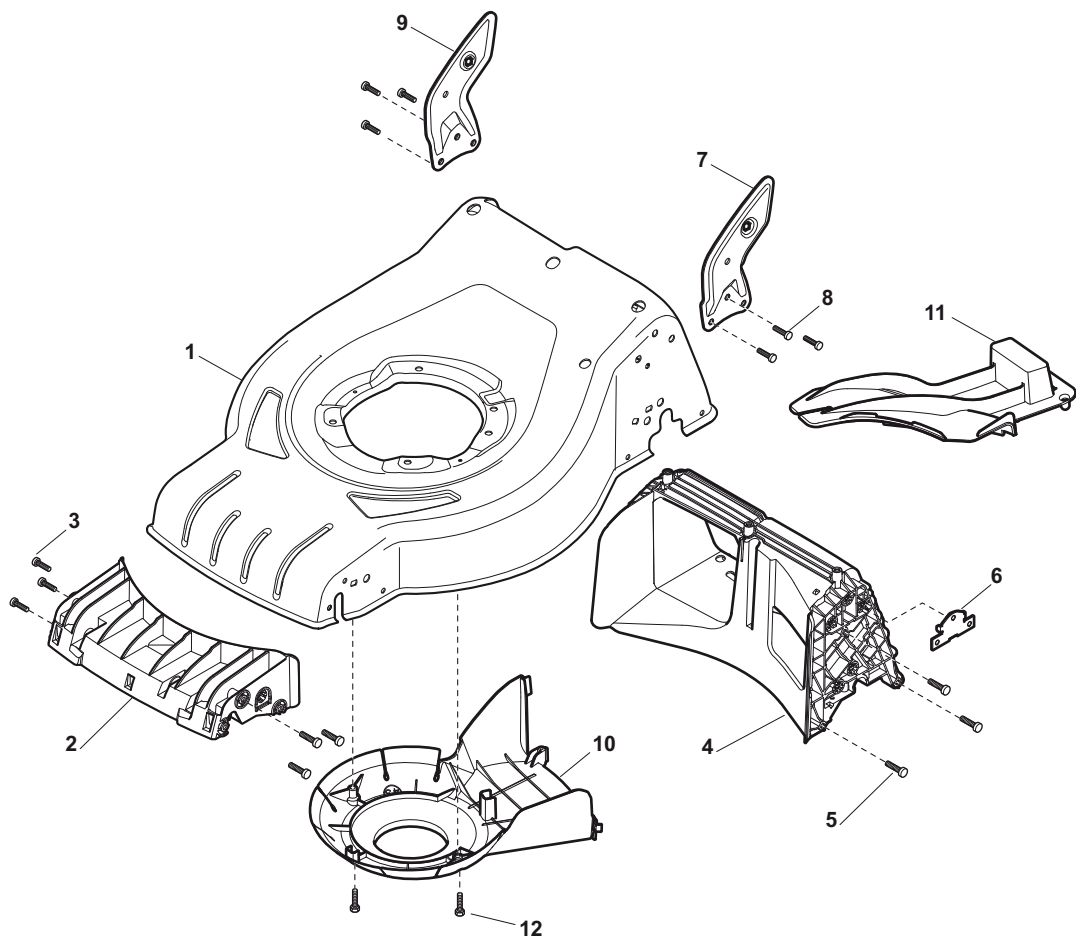

POS	PART. NO	Q.ty	DESCRIPTION	DESCRIZIONE	DESCRIPTION	BESCHREIBUNG	REMARKS
1	381004018/0	1	Deck Red	Chassis Rosso	Châssis Rouge	Gehäuse Rot	
1	381004024/0	1	Deck Black	Chassis Nero	Châssis Noir	Gehäuse Schwarz	
1	381004613/0	1	Deck Red	Chassis Rosso	Châssis Rouge	Gehäuse Rot	Side Discharge
2	322108301/0	1	Front Conveyor Assy	Convogl. Anteriore	Ens. Convoyeur Avant	Hinterleitblechvorder	
3	112728699/0	6	Screw	Vite	Vis	Schraube	
4	322108302/0	1	Rear Conveyor Assy	Convogl. Posteriore	Ens. Convoyeur Post.	Hinterleitblechsatz	
5	112728699/0	6	Screw	Vite	Vis	Schraube	
6	322545213/0	2	Plate	Piastrina	Plaquette	Platte	
7	381005139/0	1	Bracket, L	Staffa Sx	Bride G	Pratze, Linke	
8	112727801/0	6	Screw	Vite	Vis	Schraube	
9	381005137/0	1	Bracket, R	Staffa Dx	Bride D	Pratze, Rechte	
10	322060242/0	1	Protection, Belt	Carter Cinghia	Protection Courroire	Schutz, Riemen	
11	322140239/0	1	Deflector	Deflettore	Deflecteur	Deflektor	
12	12728530/0	2	Screw	Vite	Vis	Schraube