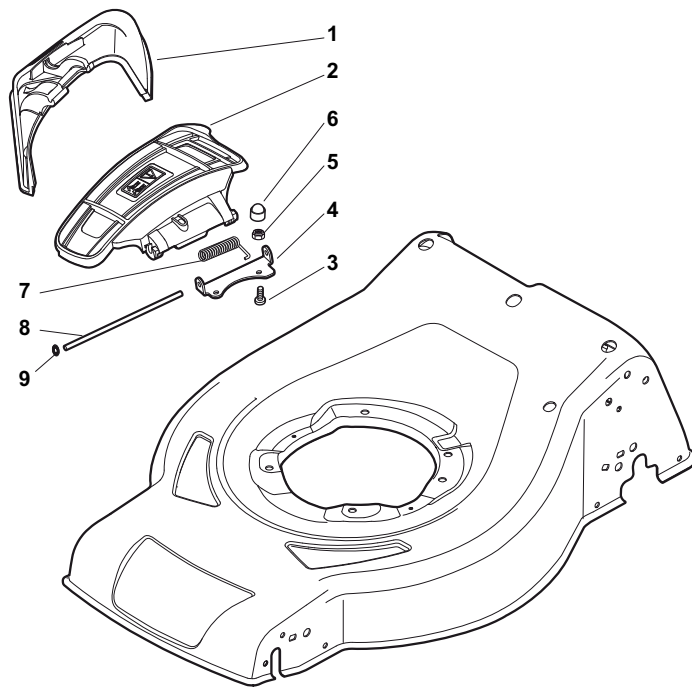

## CS-CR 484 S CS-CR 484 SQ

- Use GLOBAL GARDEN PRODUCT Genuine Spare Parts specified in the parts list for repair and/or replacement.
- The contents described in the parts list may change due to improvement.
- The drawings of the spare parts are only indicative and might not represent the part in question exactly.
- The indications "right" - "left" - "front" - "rear" refer to the position of the operator when using the machine.
- When placing orders of parts for repair and/or replacement, make sure that the illustrated parts list is the one applying to the machine's year of manufacture, as shown on the identification plate attached to the machine.

POS	PART. NO	Q.ty	DESCRIPTION	DESCRIZIONE	DESCRIPTION	BESCHREIBUNG	REMARKS
1	322545189/0	2	Plate	Piastrina	Plaquette	Plättchen	
2	322735597/1	1	Sector, Height Adjustment	Settore Di Regolazione	Secteur Reglage	Sektor, Höheverstellung	
3	381005141/0	2	Support, Wheel	Supporto Ruota	Support Roue	Halter, Rad	
4	381003354/0	2	Lever, Height Adjustment	Leva Regolazione Altezza	Levier, Reglage Hauteur	Hebel, Höheverstellung	
5	22519811/0	2	Pin	Perno	Pivot	Bolzen	
6	12521350/0	2	Washer	Rosetta	Rondelle	Scheibe	
7	12155000/0	2	Nut	Dado	Ecrou	Mutter	
9	322735595/1	1	Sector, Height Adjustment	Settore Di Regolazione	Secteur Reglage	Sektor, Höheverstellung	
11	112728698/0	4	Screw	Vite	Vis	Schraube	
12	22545152/0	2	Plate	Piastrina	Plaquette	Platte	
13	381302819/0	1	Axle, Rear Wheels	Asse Ruote Posteriori	Axe Roues Arriere	Achse, Hinterrad	
14	122534131/0	1	Pin	Perno	Pivot	Bolzen	
15	381003356/0	1	Lever, Height Adjustment	Leva Regolazione Altezza	Levier, Reglage Hauteur	Hebel, Höheverstellung	
16	122446192/0	1	Spring	Molla	Ressort	Feder	
17	12154510/0	1	Nut	Dado	Ecrou	Mutter	
18	322600204/0	2	Wheel Protection	Prot. Ruote	Protection Roue	Schütz, Rechtes	
21	12521350/0	2	Washer	Rosetta	Rondelle	Scheibe	
22	12155000/0	2	Nut	Dado	Ecrou	Mutter	