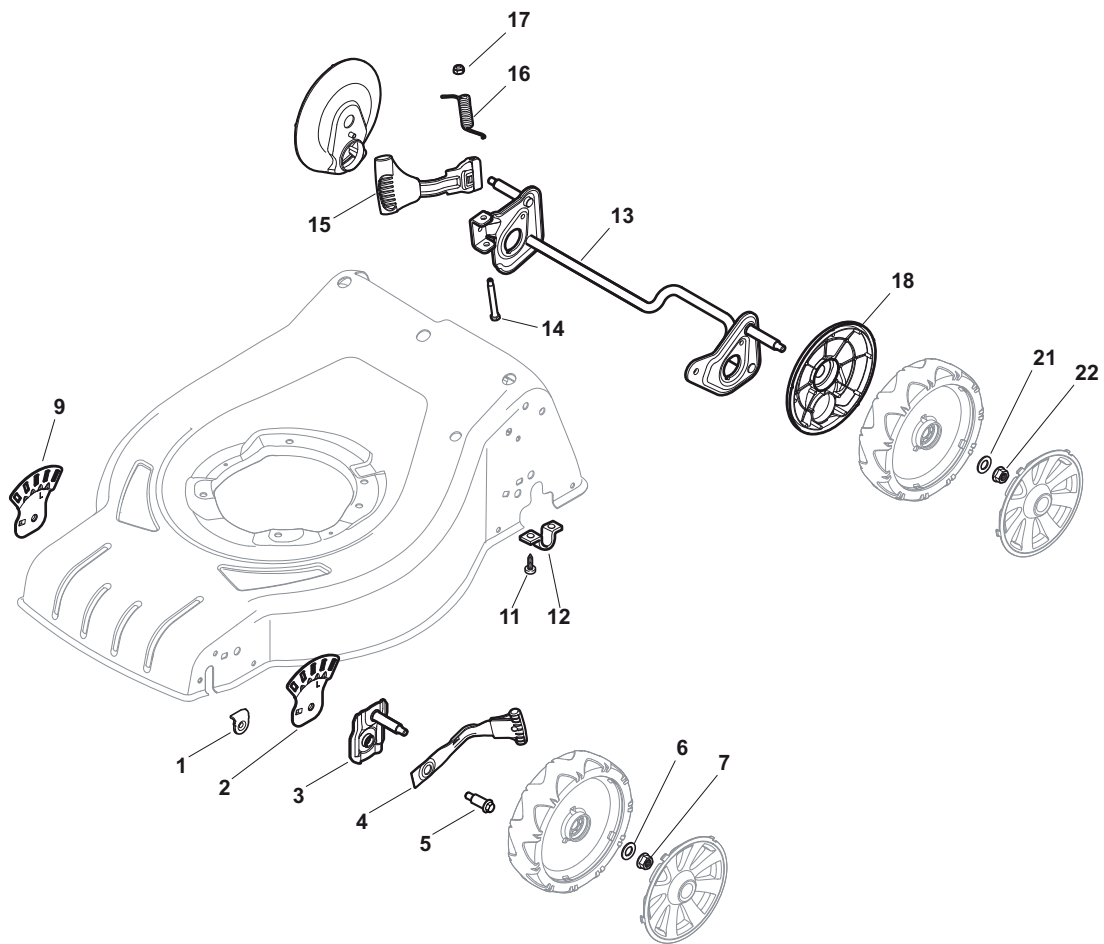

## CS-CR 484 S CS-CR 484 SQ

- Use GLOBAL GARDEN PRODUCT Genuine Spare Parts specified in the parts list for repair and/or replacement.
- The contents described in the parts list may change due to improvement.
- The drawings of the spare parts are only indicative and might not represent the part in question exactly.
- The indications "right" - "left" - "front" - "rear" refer to the position of the operator when using the machine.
- When placing orders of parts for repair and/or replacement, make sure that the illustrated parts list is the one applying to the machine's year of manufacture, as shown on the identification plate attached to the machine.

POS	PART. NO	Q.ty	DESCRIPTION	DESCRIZIONE	DESCRIPTION	BESCHREIBUNG	REMARKS
1	322545189/0	2	Plate	Piastrina	Plaquette	Plättchen	
2	322735597/1	1	Sector, Height Adjustment	Settore Di Regolazione	Secteur Reglage	Sektor, Höheverstellung	
3	381005141/0	2	Support, Wheel	Supporto Ruota	Support Roue	Halter, Rad	
4	381003354/0	2	Lever, Height Adjustment	Leva Regolazione Altezza	Levier, Reglage Hauteur	Hebel, Höheverstellung	
5	22519811/0	2	Pin	Perno	Pivot	Bolzen	
6	12521350/0	2	Washer	Rosetta	Rondelle	Scheibe	
7	12155000/0	2	Nut	Dado	Ecrou	Mutter	
9	322735595/1	1	Sector, Height Adjustment	Settore Di Regolazione	Secteur Reglage	Sektor, Höheverstellung	
11	112728698/0	4	Screw	Vite	Vis	Schraube	
12	22545152/0	2	Plate	Piastrina	Plaquette	Platte	
13	381302819/0	1	Axle, Rear Wheels	Asse Ruote Posteriori	Axe Roues Arriere	Achse, Hinterrad	
14	122534131/0	1	Pin	Perno	Pivot	Bolzen	
15	381003356/0	1	Lever, Height Adjustment	Leva Regolazione Altezza	Levier, Reglage Hauteur	Hebel, Höheverstellung	
16	122446192/0	1	Spring	Molla	Ressort	Feder	
17	12154510/0	1	Nut	Dado	Ecrou	Mutter	
18	322600204/0	2	Wheel Protection	Prot. Ruote	Protection Roue	Schütz, Rechtes	
21	12521350/0	2	Washer	Rosetta	Rondelle	Scheibe	
22	12155000/0	2	Nut	Dado	Ecrou	Mutter	