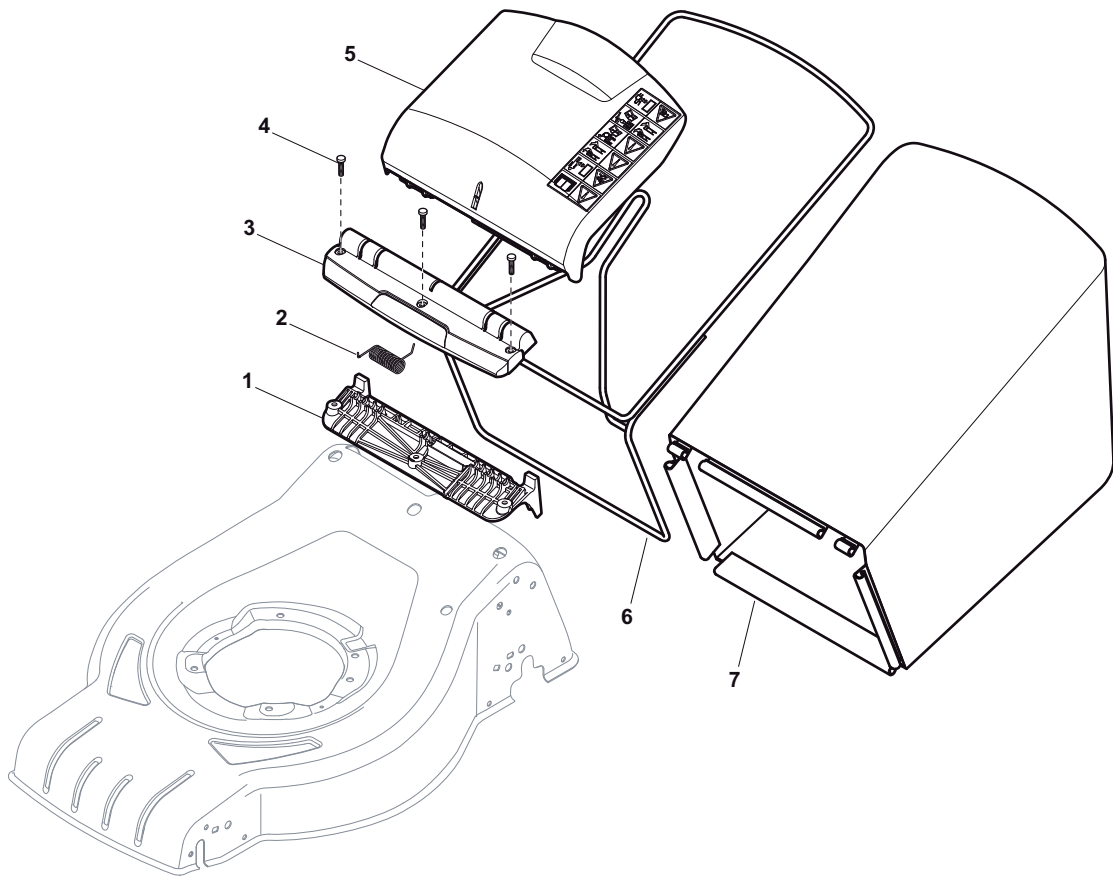

POS	PART. NO	Q.ty	DESCRIPTION	DESCRIZIONE	DESCRIPTION	BESCHREIBUNG	REMARKS
1	322785331/0	1	Support	Supporto	Support	Halter	
2	122450464/0	1	Spring	Molla	Ressort	Feder	
3	322109557/0	1	Cover, Grey	Copertura	Couvre	Kappe	Grey
3	322109556/0	1	Cover, Yellow	Copertura	Couvre	Kappe	Yellow
4	112728699/0	3	Screw	Vite	Vis	Schraube	
5	322600216/1	1	Stone-Guard, Grey	Parasassi	Pare-Pierres	Prallblech	Grey
5	322600214/1	1	Stone-Guard, Yellow	Parasassi	Pare-Pierres	Prallblech	Yellow
6	181006409/0	1	Chassis Box	Telaio Sacco	Châssis Bac	Rahmen Sack	
7	181002319/0	1	Box, Fabric	Sacco, Tela	Sac, Toile	Sack, Tuck