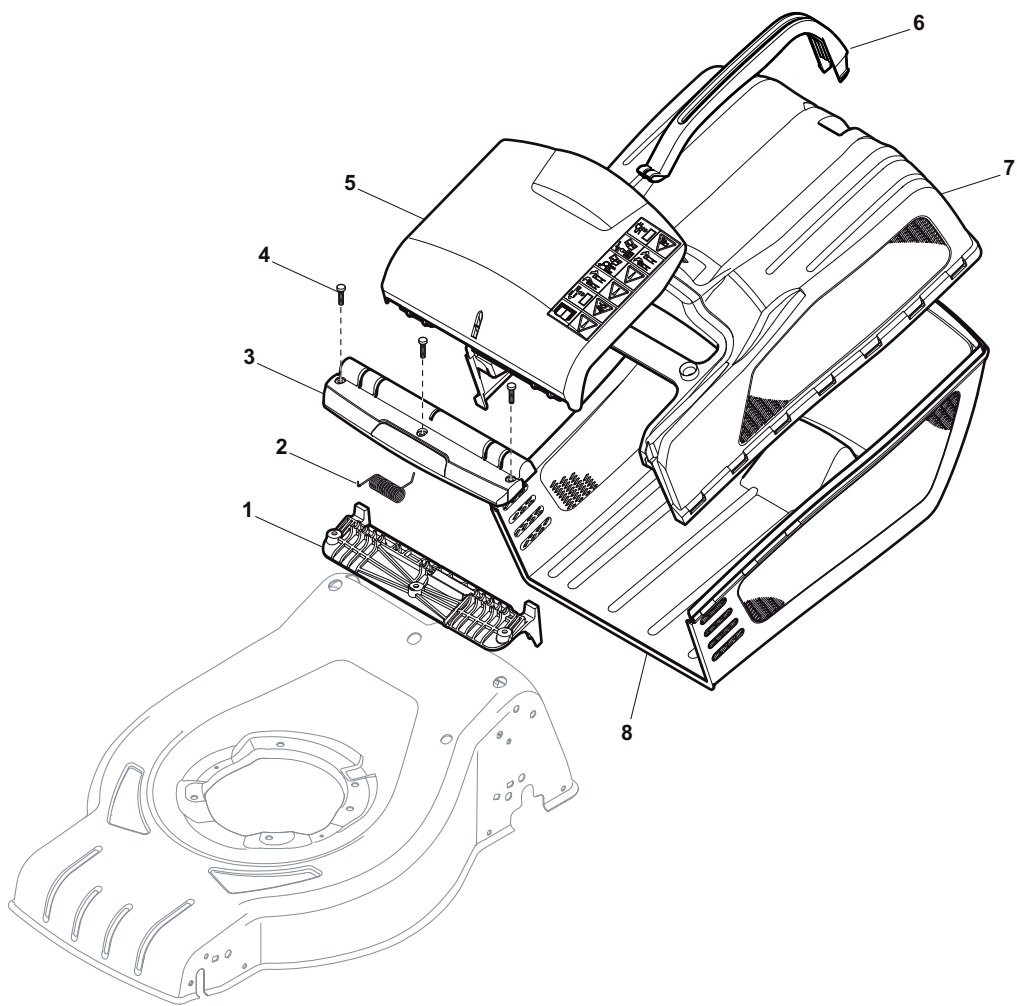

POS	PART. NO	Q.ty	DESCRIPTION	DESCRIZIONE	DESCRIPTION	BESCHREIBUNG	REMARKS
1	322785331/0	1	Support	Supporto	Support	Halter	
2	122450464/0	1	Spring	Molla	Ressort	Feder	
3	322109557/0	1	Cover, Grey	Copertura	Couvre	Kappe	Grey
3	322109556/0	1	Cover, Yellow	Copertura	Couvre	Kappe	Yellow
4	112728699/0	3	Screw	Vite	Vis	Schraube	
5	322600216/1	1	Stone-Guard, Grey	Parasassi	Pare-Pierres	Prallblech	Grey
5	322600214/1	1	Stone-Guard, Yellow	Parasassi	Pare-Pierres	Prallblech	Yellow
6	322393645/0	1	Handle	Maniglia	Poignée	Griff	
7	322486263/0	1	Grassbox Upper Part	Parte Sup.Sacco	Sac, Partie Superieure	Korb Oberteil	
8	322486267/0	1	Grassbox Lower Part	Parte Infer. Sacco	Sac, Partie Inferieure	Korb Unterteil