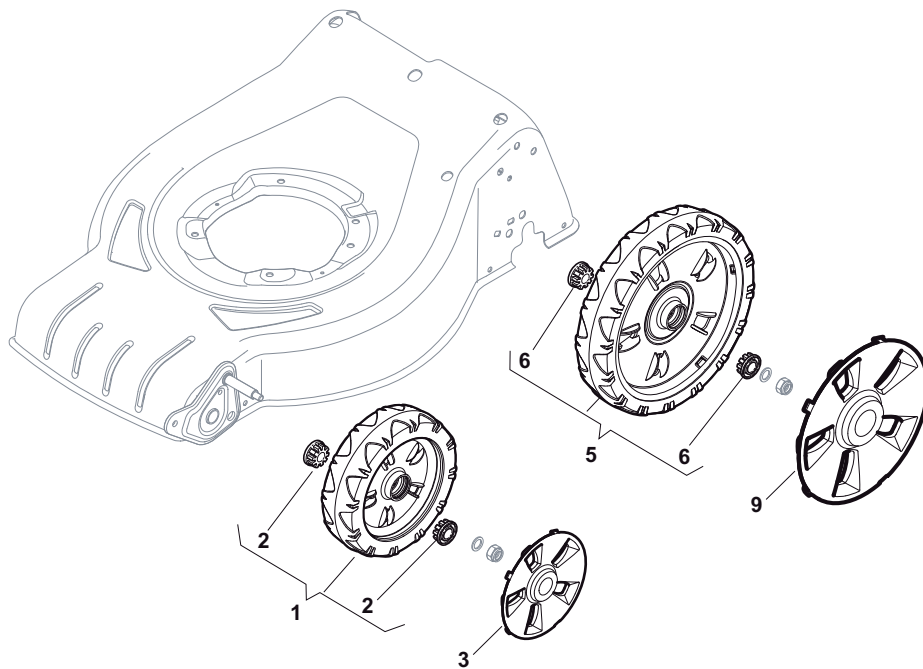

POS	PART. NO	Q.ty	DESCRIPTION	DESCRIZIONE	DESCRIPTION	BESCHREIBUNG	REMARKS
1	381007435/0	2	Wheel Ø 200	Ruota Ø 200	Roue Ø 200	Rad Ø 200	
2	322042063/0	4	Bush	Bussola	Douille	Buchse	
3	322110643/0	2	Hub Cap Grey	Coprimozzo Grigio	Couvre-Moyeu Gris	Radkappe Grau	
5	381007436/0	2	Ruota Ø 280	Ruota Ø 280	Roue Ø 280	Rad Ø 280	
6	322042063/0	4	Bush	Bussola	Douille	Buchse	
9	322110644/0	2	Hub Cap Grey	Coprimozzo Grigio	Couvre-Moyeu Gris	Radkappe Grau