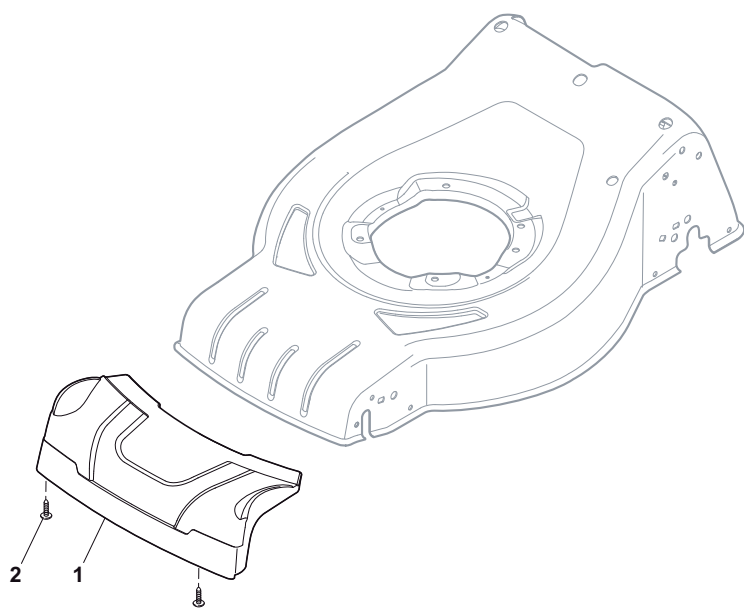

POS	PART. NO	Q.ty	DESCRIPTION	DESCRIZIONE	DESCRIPTION	BESCHREIBUNG	REMARKS
1	322226171/0	1	Mask, Black	Mascherina, Nero	Mesque, Noire	Maske, Schwarz	
2	112728698/0	2	Screw	Vite	Vis	Schraube	Grey