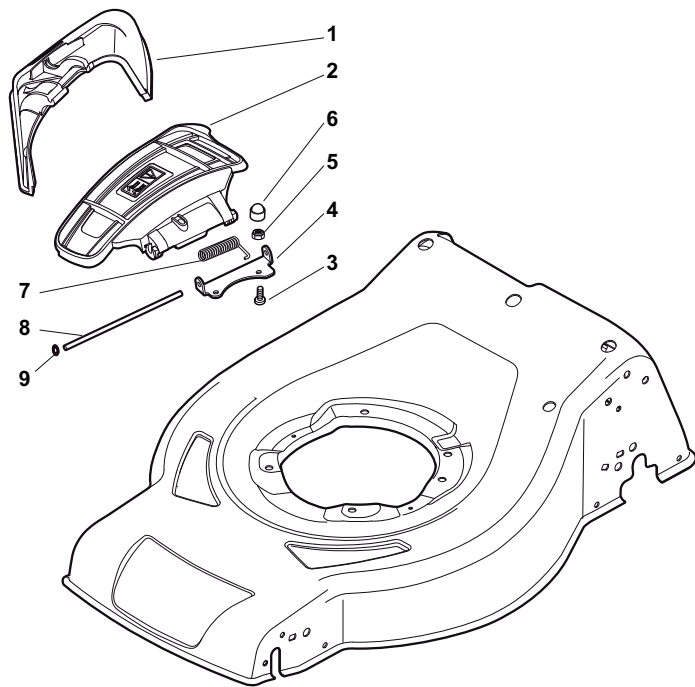

ILLUSTRATED PARTS LIST

CRC-CSC 534 W CRC-CSC 534 WQ

- Use GLOBAL GARDEN PRODUCT Genuine Spare Parts specified in the parts list for repair and/or replacement.
- The contents described in the parts list may change due to improvement.
- The drawings of the spare parts are only indicative and might not represent the part in question exactly.
- The indications "right" - "left" - "front" - "rear" refer to the position of the operator when using the machine.
- When placing orders of parts for repair and/or replacement, make sure that the illustrated parts list is the one applying to the machine's year of manufacture, as shown on the identification plate attached to the machine.

POS	PART. NO	Q.ty	DESCRIPTION	DESCRIZIONE	DESCRIPTION	BESCHREIBUNG	REMARKS
1	381302853/0	1	Axle, Front Wheels	Asse Ruote Anteriori	Axe Roues Avant	Achse, Vorderrad	
2	22545142/0	2	Plate	Piastrina	Plaquette	Platte	
3	112728698/0	4	Screw	Vite	Vis	Schraube	
4	12521350/0	2	Washer	Rosetta	Rondelle	Scheibe	
5	12155000/0	2	Nut	Dado	Ecrou	Mutter	
6	112436051/0	2	Plate	Piastrina	Plaquette	Plättchen	
7	322869679/0	1	Rod, Height Adjustment	Asta Comando Regol. Altezza	Tige Commande Reglage Hauteur	Stange, Höheverstellung	
8	122519823/0	2	Pin	Perno	Pivot	Bolzen	
9	122446193/0	1	Spring	Molla	Ressort	Feder	
11	112728698/0	4	Screw	Vite	Vis	Schraube	
12	22545152/0	2	Plate	Piastrina	Plaquette	Platte	
13	381302857/0	1	Axle, Rear Wheels	Asse Ruote Posteriori	Axe Roues Arriere	Achse, Hinterrad	
14	122534131/0	1	Pin	Perno	Pivot	Bolzen	
15	381003357/0	1	Lever, Height Adjustment	Leva Regolazione Altezza	Levier, Reglage Hauteur	Hebel, Höheverstellung	
16	122446192/0	1	Spring	Molla	Ressort	Feder	
17	12154510/0	1	Nut	Dado	Ecrou	Mutter	
21	12521350/0	2	Washer	Rosetta	Rondelle	Scheibe	
22	12155000/0	2	Nut	Dado	Ecrou	Mutter	