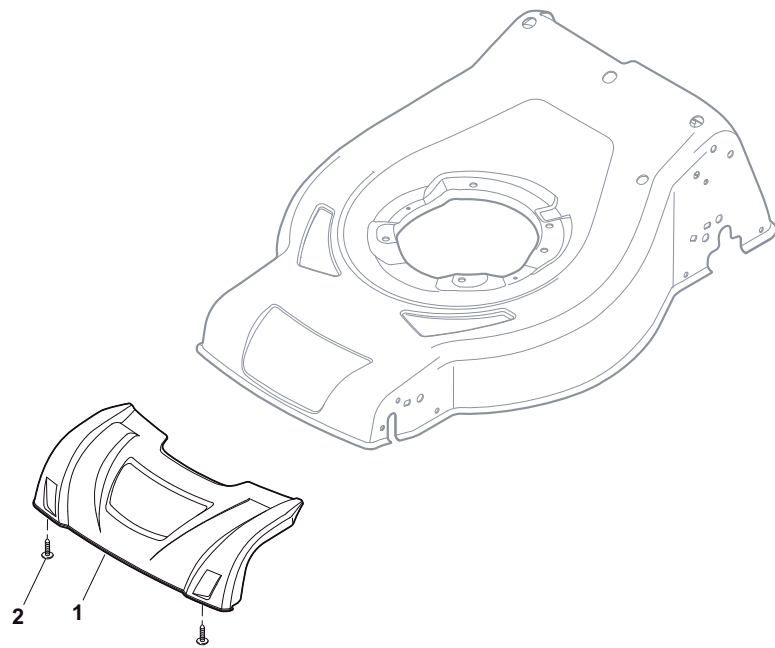

POS	PART. NO	Q.ty	DESCRIPTION	DESCRIZIONE	DESCRIPTION	BESCHREIBUNG	REMARKS
1	322226169/0	1	Mask, Black	Mascherina, Nero	Mesque, Noire	Maske, Schwarz	Grey
2	112728698/0	2	Screw	Vite	Vis	Schraube	Yellow