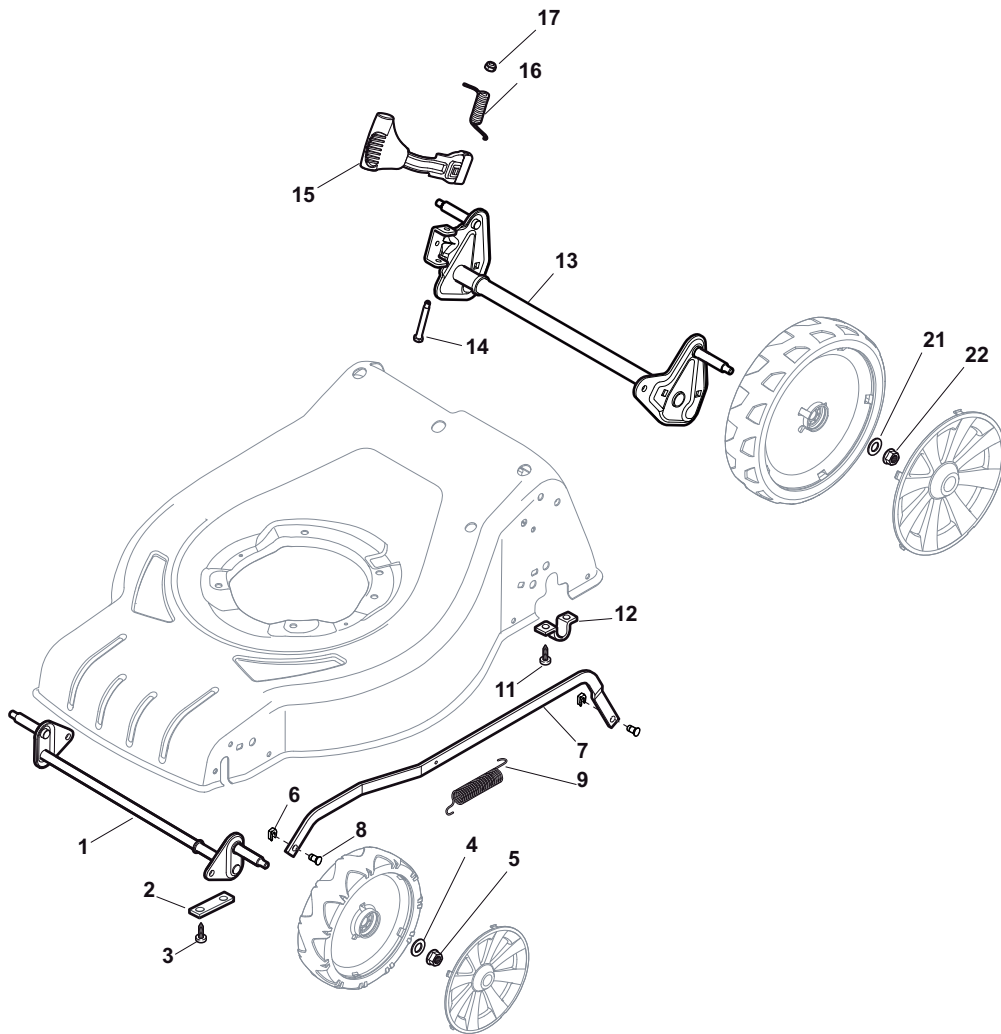

ILLUSTRATED PARTS LIST

CRC-CSC 534 W CRC-CSC 534 WQ

- Use GLOBAL GARDEN PRODUCT Genuine Spare Parts specified in the parts list for repair and/or replacement.
- The contents described in the parts list may change due to improvement.
- The drawings of the spare parts are only indicative and might not represent the part in question exactly.
- The indications "right" - "left" - "front" - "rear" refer to the position of the operator when using the machine.
- When placing orders of parts for repair and/or replacement, make sure that the illustrated parts list is the one applying to the machine's year of manufacture, as shown on the identification plate attached to the machine.

POS	PART. NO	Q.ty	DESCRIPTION	DESCRIZIONE	DESCRIPTION	BESCHREIBUNG	REMARKS
1	381302853/0	1	Axle, Front Wheels	Asse Ruote Anteriori	Axe Roues Avant	Achse, Vorderrad	
2	22545142/0	2	Plate	Piastrina	Plaquette	Platte	
3	112728698/0	4	Screw	Vite	Vis	Schraube	
4	12521350/0	2	Washer	Rosetta	Rondelle	Scheibe	
5	12155000/0	2	Nut	Dado	Ecrou	Mutter	
6	112436051/0	2	Plate	Piastrina	Plaquette	Plättchen	
7	322869679/0	1	Rod, Height Adjustment	Asta Comando Regol. Altezza	Tige Commande Reglage Hauteur	Stange, Höheverstellung	
8	122519823/0	2	Pin	Perno	Pivot	Bolzen	
9	122446193/0	1	Spring	Molla	Ressort	Feder	
11	112728698/0	4	Screw	Vite	Vis	Schraube	
12	22545152/0	2	Plate	Piastrina	Plaquette	Platte	
13	381302857/0	1	Axle, Rear Wheels	Asse Ruote Posteriori	Axe Roues Arriere	Achse, Hinterrad	
14	122534131/0	1	Pin	Perno	Pivot	Bolzen	
15	381003357/0	1	Lever, Height Adjustment	Leva Regolazione Altezza	Levier, Reglage Hauteur	Hebel, Höheverstellung	
16	122446192/0	1	Spring	Molla	Ressort	Feder	
17	12154510/0	1	Nut	Dado	Ecrou	Mutter	
21	12521350/0	2	Washer	Rosetta	Rondelle	Scheibe	
22	12155000/0	2	Nut	Dado	Ecrou	Mutter	