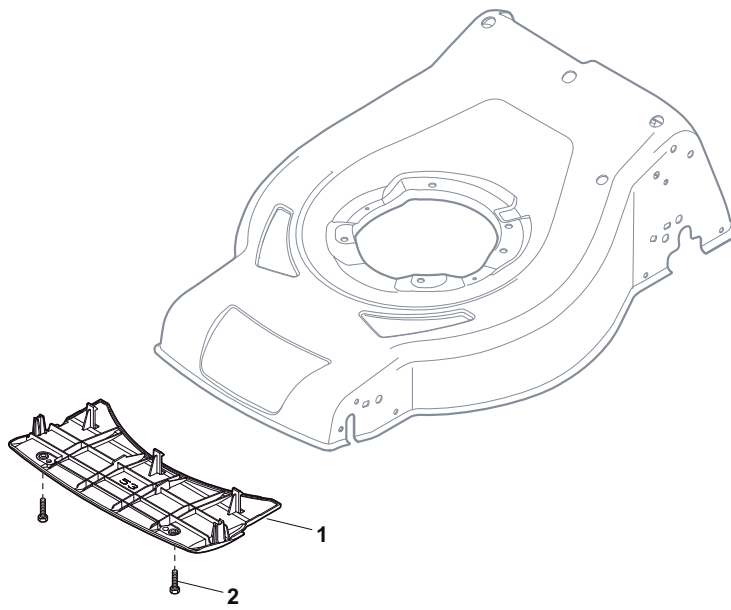

POS	PART. NO	Q.ty	DESCRIPTION	DESCRIZIONE	DESCRIPTION	BESCHREIBUNG	REMARKS
1	322500107/0	1	Air Intake Grill	Griglia Aspirazione	Grille D'Aspiration	Ansauggitter	
2	112728698/0	2	Screw	Vite	Vis	Schraube	Grey