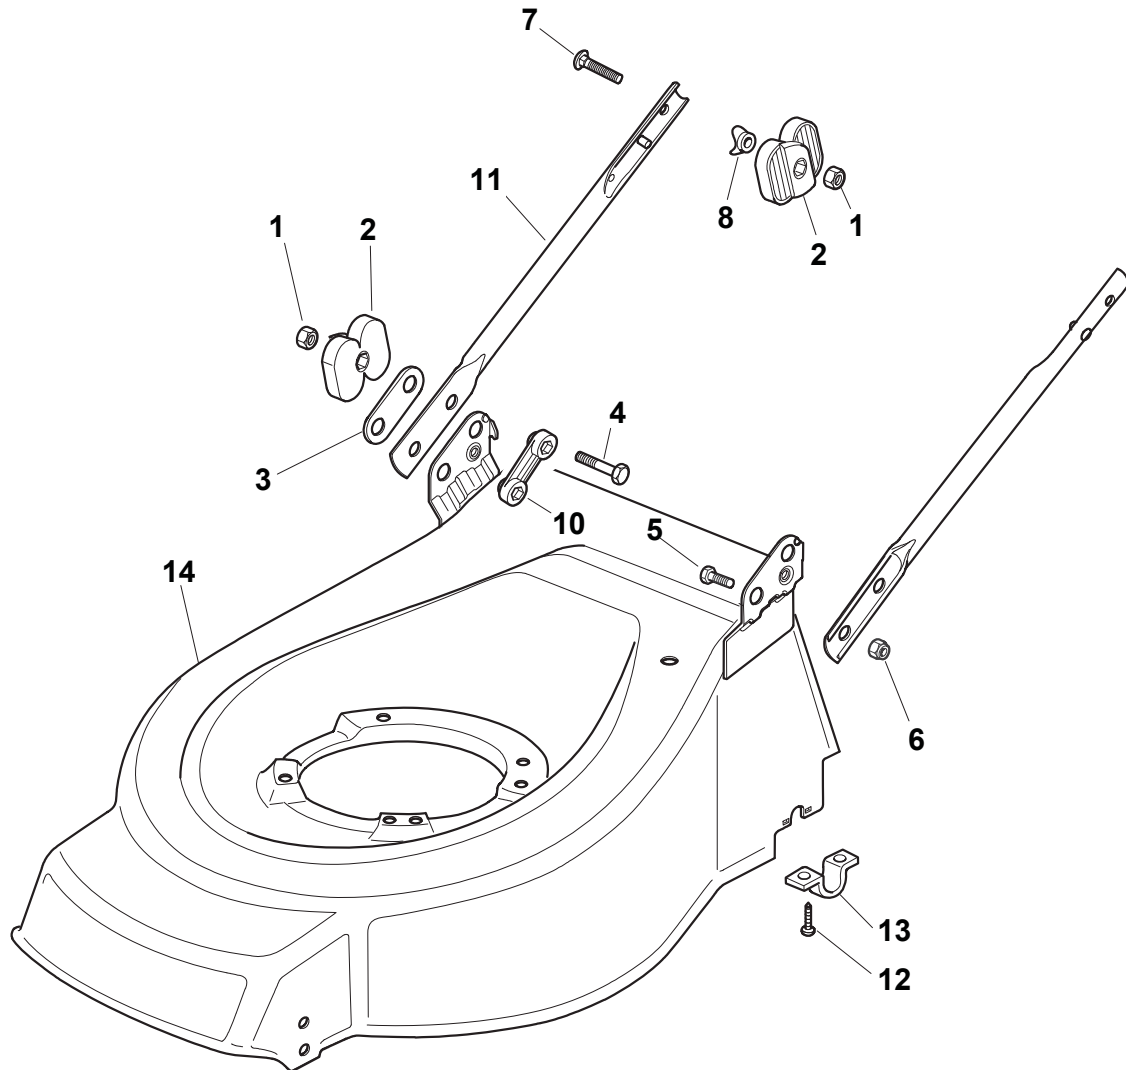

N.	CODE	Q.TY	DESCRIZIONE	DESCRIPTION	DESCRIPTION	BESCHREIBUNG	REMARK
1	12293202/0	4	Dado	Nut	Ecrou	Mutter	
2	22399803/0	4	Manopolina	Knob	Poignée	Griff	
3	22551574/0	2	Piastrina Esterna	Plate, Outside	Plaquette Externe	Platte, Äußere	
4	12691115/0	2	Vite	Screw	Vis	Schraube	
5	12793300/0	2	Vite	Screw	Vis	Schraube	
6	12155000/0	2	Dado	Nut	Ecrou	Mutter	
7	12819125/0	2	Vite	Screw	Vis	Schraube	
8	22680006/1	2	Rosetta	Washer	Rondelle	Scheibe	
10	22551575/0	2	Piastrina Interna	Plate, Inside	Plaquette Interne	Platte, Innere	
11	81006973/0	2	Manico, Parte Inf	Handle, Lower Part	Mancheron, Partie Inferieure	Holm, Unterteil	
12	12731350/0	4	Vite	Screw	Vis	Schraube	
13	22545154/0	2	Piastrina	Plate	Plaquette	Platte	
14	81002565/0	1	Chassis Rosso	Deck Red	Châssis Rouge	Gehäuse Rot