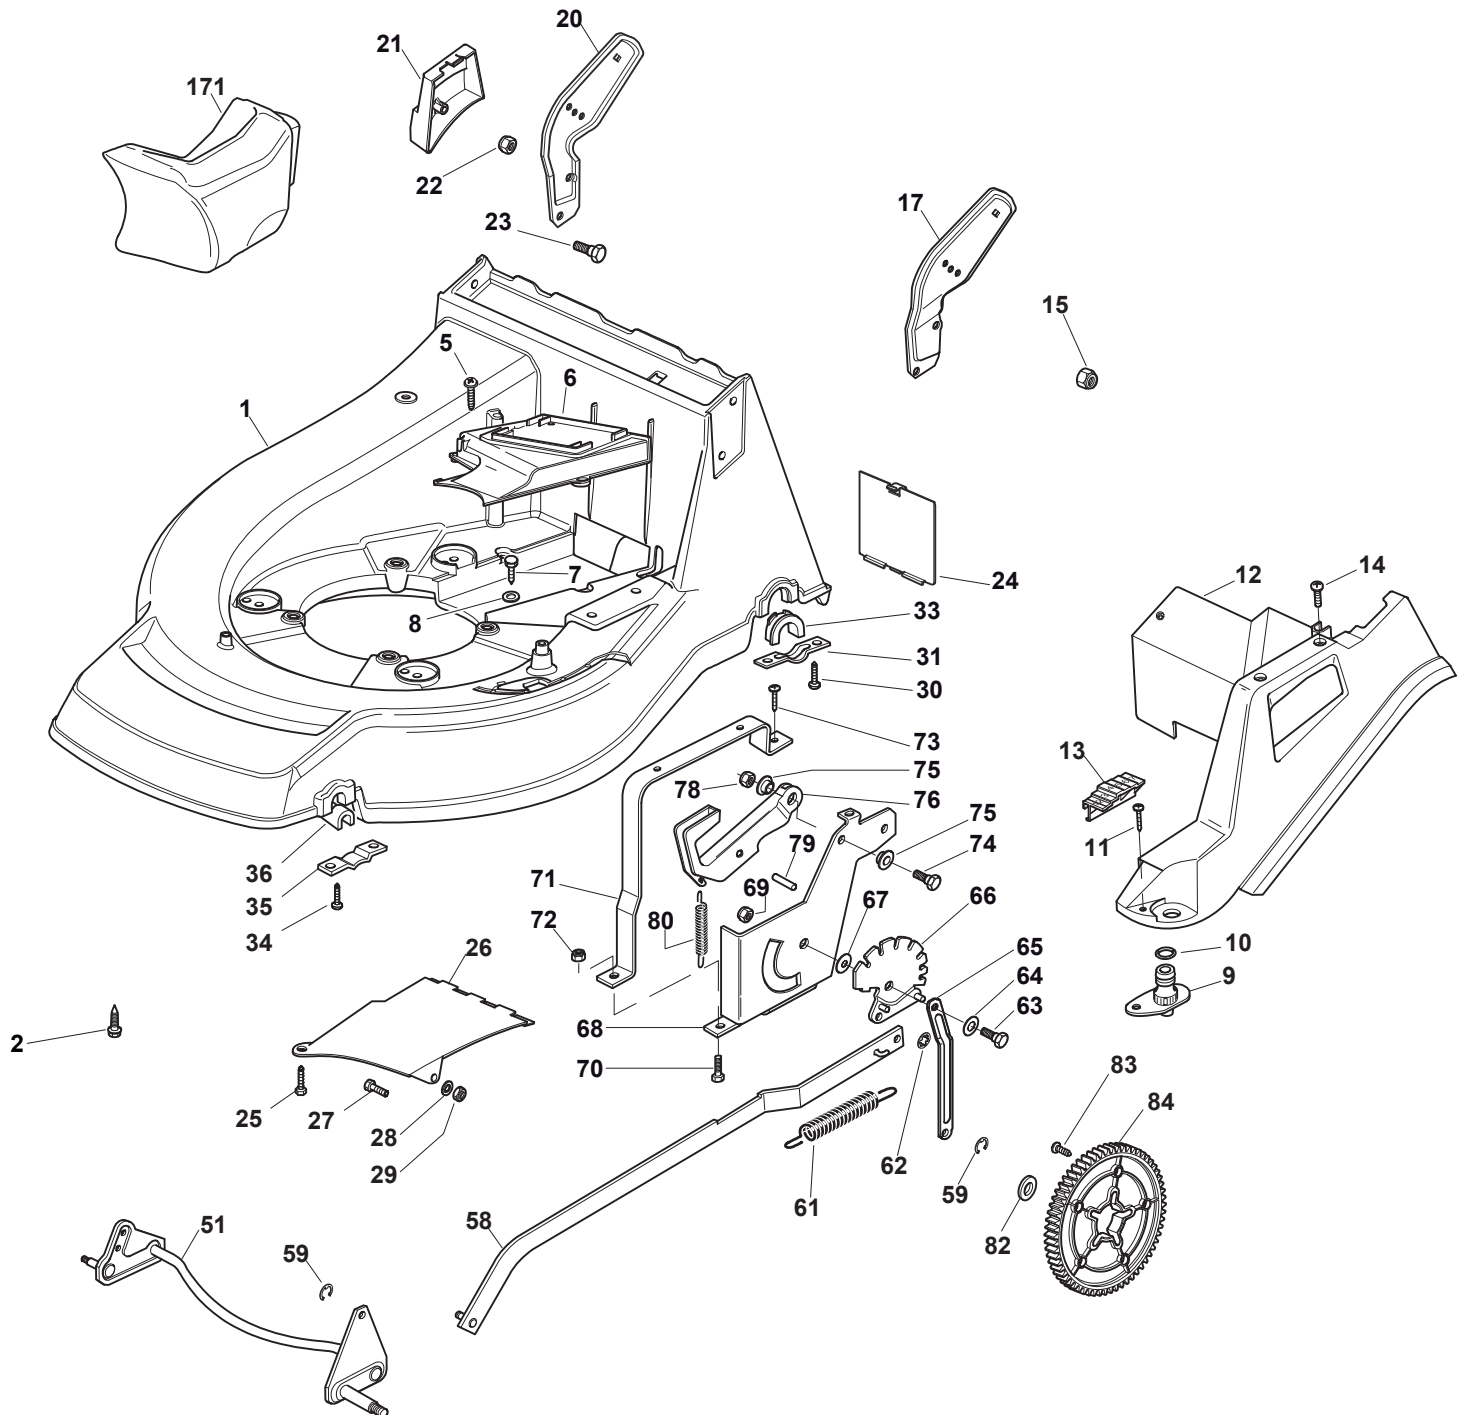

NP 534 W TR - NP 534 W TR/E

N.	CODE	Q.TY	DESCRIZIONE	DESCRIPTION	DESCRIPTION	BESCHREIBUNG	REMARK
1	381003543/1	1	Chassis Rosso	Deck Red	Châssis Rouge	Gehäuse Rot	
5	12728522/0	2	Vite	Screw	Vis	Schraube	
6	22060200/1	1	Carter Cinghia	Protection, Belt	Protection	Schutz, Riemen	
7	12729600/0	1	Vite	Screw	Vis	Schraube	
8	12523040/0	2	Rosetta	Washer	Rondelle	Scheibe	
9	22034000/0	1	Attacco Acqua Lavaggio	Washing Connection	Attaque Lavage	Waschenverbindung	
10	19035000/0	1	Anello Or	Or Ring	Bague Or	Ring Or	
11	12728519/0	3	Vite	Screw	Vis	Schraube	
12	322060144/3	1	Carter Regolazione	Deck, Adjustment	Châssis Reglage	Gehäuse	
13	22570200/0	1	Placchetta Posizioni	Plate, Cutting Positions	Plaquette Reglage	Platte, Höheverstellung	
14	12728520/0	1	Vite	Screw	Vis	Schraube	
15	12155000/0	2	Dado	Nut	Ecrou	Mutter	
17	22778397/1	1	Staffa Sx	Bracket, L	Bride G	Pratze, Linke	
20	22778396/1	1	Staffa Dx	Bracket, R	Bride D	Pratze, Rechte	
21	22601001/0	1	Protezione	Protection	Protection	Schutz	
22	12155000/0	2	Dado	Nut	Ecrou	Mutter	
23	12793301/0	2	Vite	Screw	Vis	Schraube	
24	22595352/0	1	Portina Chiusura	Inspection Door	Voyant De Visite	Abdeckplatte	
25	12729600/0	1	Vite	Screw	Vis	Schraube	
26	22108205/0	1	Convogliatore	Conveyor	Convoyeur	Konveyor	
27	12789000/0	1	Vite	Screw	Vis	Schraube	
28	12523020/0	1	Rosetta	Washer	Rondelle	Scheibe	
29	12154330/0	1	Dado	Nut	Ecrou	Mutter	
30	12731350/0	4	Vite	Screw	Vis	Schraube	
31	322545177/0	2	Piastrina	Plate	Plaquette	Platte	
33	22038407/0	2	Bronzina	Brass	Douille	Buchse	
34	12731350/0	4	Vite	Screw	Vis	Schraube	
35	22545156/0	2	Piastrina	Plate	Plaquette	Platte	
36	22038400/1	2	Bronzina	Brass	Douille	Buchse	
51	381002865/0	1	Asse Ruote Anteriori	Axle, Front Wheels	Axe Roues Avant	Achse, Vorderrad	
52	12530150/0	2	Rosetta Elastica	Elastic Washer	Rondelle Elastique	Elastische Scheibe	
55	12521350/0	2	Rosetta	Washer	Rondelle	Scheibe	
56	12155000/0	2	Dado	Nut	Ecrou	Mutter	
58	381002023/0	1	Asta Comando Regol. Altezza	Rod, Height Adjustment	Tige Commande Reglage Hauteur	Stange, Höheverstellung	
59	12000930/0	2	Anello Elastico	Snap Ring	Anneau Ressort	Sprengring	
61	122446187/0	1	Molla	Spring	Ressort	Feder	
62	12604899/0	2	Fissatore A Corona	Crown Fastener	Fixateur A Couronne	Kronescheibe	
63	22529662/0	1	Perno Fulcro	Fulcrum Pin	Pivot	Bolzen	
64	22672151/0	1	Rosetta	Washer	Rondelle	Scheibe	
65	322033299/0	1	Asta Asse Posteriore	Rod, Rear Wheels Axle	Tige, Axe Roue Arrieres	Stange, Hinterradachse	
66	381000499/0	1	Settore Regolazione Altezza	Sector, Height Adjustment	Secteur Reglage Hauteur	Sektor, Höheverstellung	
67	22672152/0	1	Rosetta	Washer	Rondelle	Scheibe	
68	22785109/0	1	Supporto Regolazione Altezza	Support, Height Adjustment	Support Reglage	Halter, Höheverstellung	
69	12293201/0	1	Dado	Nut	Ecrou	Mutter	
70	12793301/0	2	Vite	Screw	Vis	Schraube	
71	22785113/0	1	Supporto Maniglia	Support, Handle	Support Poignée	Halter, Griff	
72	12293201/0	2	Dado	Nut	Ecrou	Mutter	
73	12729600/0	1	Vite	Screw	Vis	Schraube	
74	12793301/0	1	Vite	Screw	Vis	Schraube	
75	25038002/1	2	Bussola	Bush	Douille	Buchse	
76	322393611/2	1	Maniglia	Handle	Poignée	Griff	
78	12293201/0	1	Dado	Nut	Ecrou	Mutter	
79	12622640/0	1	Spina	Pin	Goupille	Stift	
80	22446175/0	1	Molla	Spring	Ressort	Feder	
82	22675100/0	2	Rosetta	Washer	Rondelle	Scheibe	
83	12728691/0	6	Vite	Screw	Vis	Schraube	
84	22120110/0	2	Ruota Dentata	Sprocket	Couronne	Zahnkettenrad	
171	22140224/0	1	Tappo	Cap	Bouchon	Gummistopfen