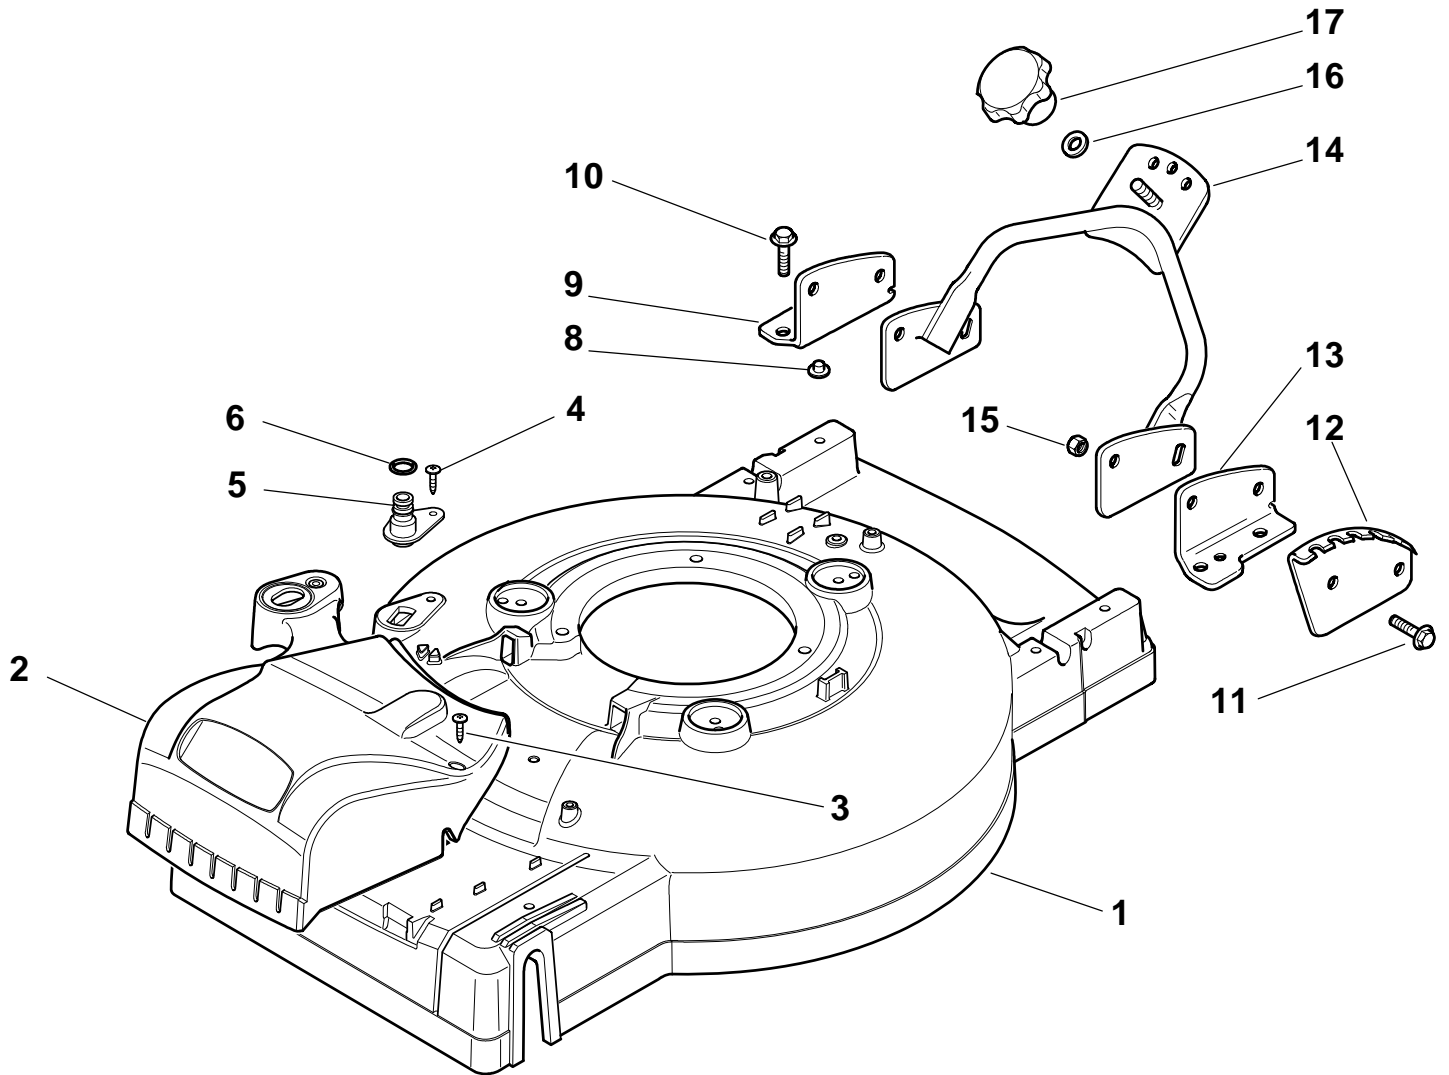

N.	CODE	Q.TY	DESCRIZIONE	DESCRIPTION	DESCRIPTION	BESCHREIBUNG	REMARK
1	381003631/0	1	Chassis Grigio	Deck Grey	Châssis	Gehäuse	
2	322226120/0	1	Carter Cinghia, Giallo	Belt Protection, Yellow	Protection, Jaune	Schutz, Riemen Gelb	
3	12728440/0	2	Vite	Screw	Vis	Schraube	
4	12728519/0	1	Vite	Screw	Vis	Schraube	
5	22034000/0	1	Attacco Acqua Lavaggio	Washing Connection	Attaque Lavage	Waschenverbindung	
6	19035000/0	1	Anello Or	Or Ring	Bague Or	Ring Or	
8	22820054/0	2	Tappo	Cap	Bouchon	Gummistopfen	
9	22778417/0	1	Staffa Dx	Bracket, R	Bride D	Pratze, Rechte	
10	12735595/0	4	Vite	Screw	Vis	Schraube	
11	12800815/0	4	Vite	Screw	Vis	Schraube	
12	22735569/0	1	Settore Regolazione Altezza	Sector, Height Adjustment	Secteur Reglage Hauteur	Sektor, Höheverstellung	
13	22778415/0	1	Staffa Sx	Bracket, L	Bride G	Pratze, Linke	
14	81006361/0	1	Manico, Parte Inf Giallo	Handle, Lower Part Yellow	Mancheron, Partie Inferieure Jaune	Holm, Unterteil Gelb	
14	81006365/0	1	Manico, Parte Inf Nero	Handle, Lower Part Black	Mancheron, Partie Inferieure Noir	Holm, Unterteil Schwarz	
15	12293200/0	4	Dado	Nut	Ecrou	Mutter	
16	12523080/0	1	Rosetta	Washer	Rondelle	Scheibe	
17	22399813/0	1	Manopolina	Knob	Poignée	Griff