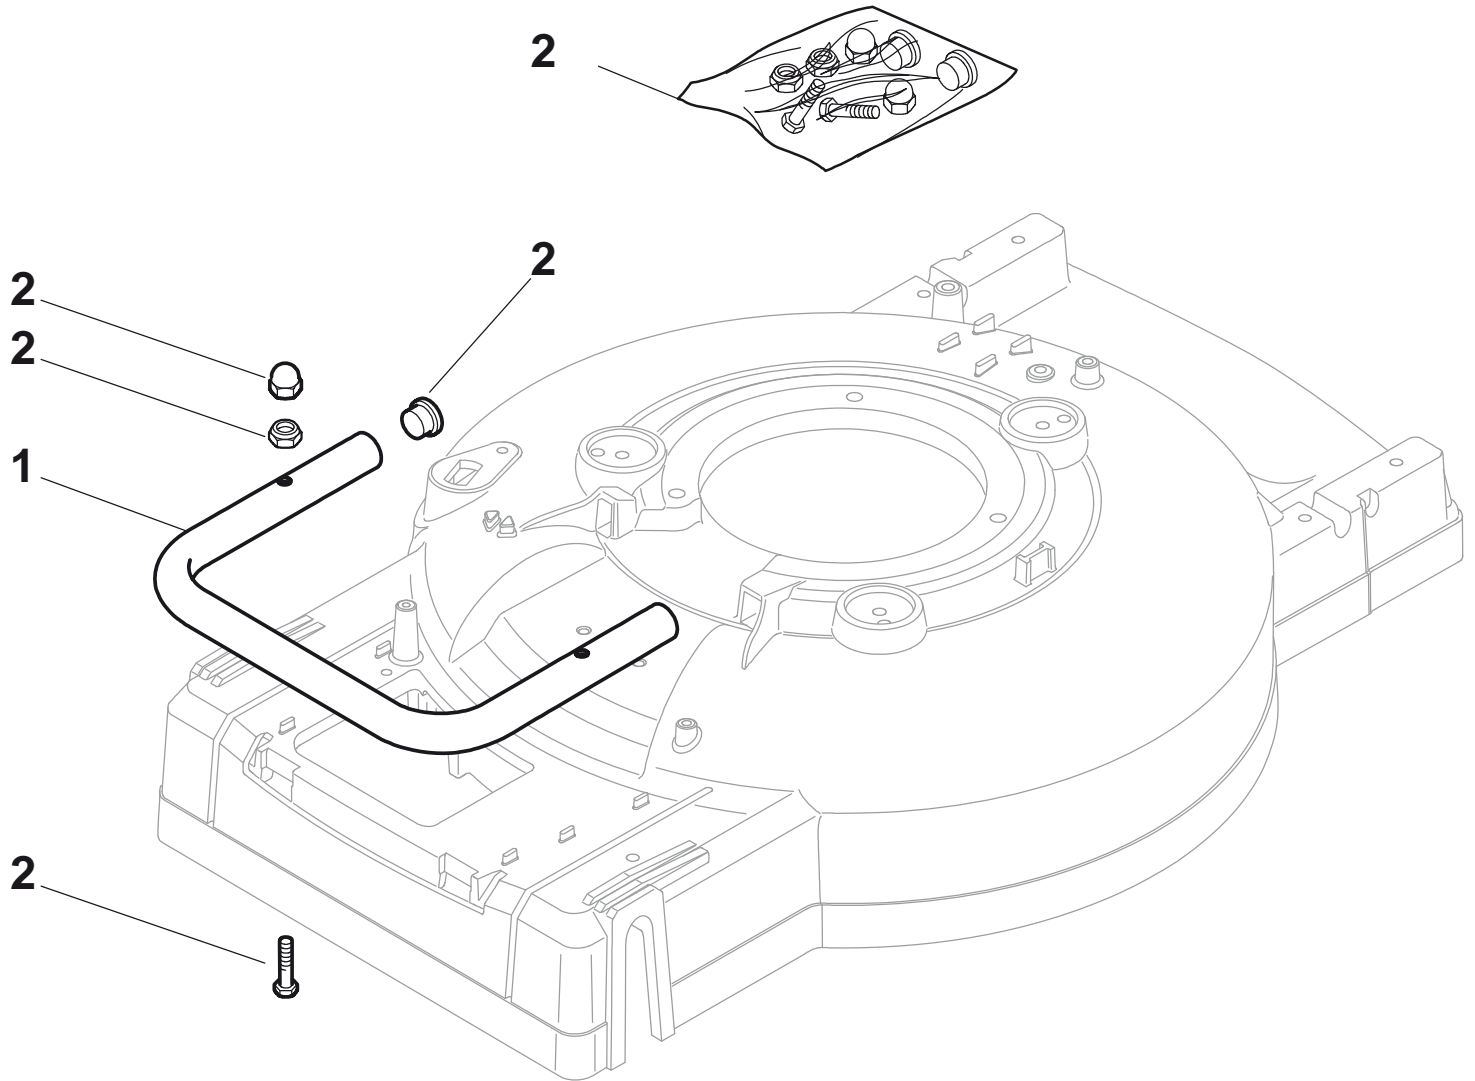

N.	CODE	Q.TY	DESCRIZIONE	DESCRIPTION	DESCRIPTION	BESCHREIBUNG	REMARK
1	22869713/0	1	Protezione	Protection	Protection	Schutz	
2	81008657/0	1	Dotazione Viteria	Outfit, Screws	Dotation Visserie	Satz, Schrauben