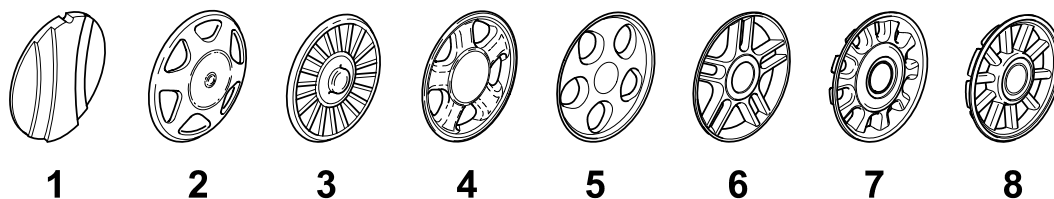

N. CODE	Q.TY	DESCRIZIONE	DESCRIPTION	DESCRIPTION	BESCHREIBUNG	REMARK
B1 22110251/0	2	Coprismozzo Bianco	Hub Cap White	Couvre-Moyeu	Radkappe Weiße	
A1 22110252/1	2	Coprismozzo Bianco	Hub Cap White	Couvre-Moyeu	Radkappe Weiße	
B1 22110253/0	2	Coprismozzo Giallo	Hub Cap Yellow	Couvre-Moyeu	Radkappe Gelbe	
A1 22110254/1	2	Coprismozzo Giallo	Hub Cap Yellow	Couvre-Moyeu	Radkappe Gelbe	
A1 22110255/1	2	Coprismozzo Rosso	Hub Cap Red	Couvre-Moyeu	Radkappe Rote	
B1 22110256/0	2	Coprismozzo Rosso	Hub Cap Red	Couvre-Moyeu	Radkappe Rote	
A1 22110381/0	2	Coprismozzo Grigio	Hub Cap Grey	Couvre-Moyeu Gris	Radkappe Grau	
B1 22110382/0	2	Coprismozzo Grigio	Hub Cap Grey	Couvre-Moyeu Gris	Radkappe Grau	
B2 22110313/0	2	Coprismozzo Bianco	Hub Cap White	Couvre-Moyeu	Radkappe Weiße	
B2 22110314/0	2	Coprismozzo Grigio	Hub Cap Grey	Couvre-Moyeu Gris	Radkappe Grau	
A2 22110344/0	2	Coprismozzo Bianco	Hub Cap White	Couvre-Moyeu	Radkappe Weiße	
A2 22110395/0	2	Coprismozzo Grigio	Hub Cap Grey	Couvre-Moyeu Gris	Radkappe Grau	
A3 22110347/0	2	Coprismozzo Grigio	Hub Cap Grey	Couvre-Moyeu Gris	Radkappe Grau	
B3 22110348/0	2	Coprismozzo Grigio	Hub Cap Grey	Couvre-Moyeu Gris	Radkappe Grau	
A4 22110381/0	2	Coprismozzo Grigio	Hub Cap Grey	Couvre-Moyeu Gris	Radkappe Grau	
B4 22110382/0	2	Coprismozzo Grigio	Hub Cap Grey	Couvre-Moyeu Gris	Radkappe Grau	
A5 22110416/0	2	Coprismozzo Grigio	Hub Cap Grey	Couvre-Moyeu Gris	Radkappe Grau	
B5 22110417/0	2	Coprismozzo Grigio	Hub Cap Grey	Couvre-Moyeu Gris	Radkappe Grau	
A6 22110491/0	2	Coprismozzo Grigio	Hub Cap Grey	Couvre-Moyeu Gris	Radkappe Grau	
B6 22110492/0	2	Coprismozzo Grigio	Hub Cap Grey	Couvre-Moyeu Gris	Radkappe Grau	
A7 22110493/0	2	Coprismozzo Grigio	Hub Cap Grey	Couvre-Moyeu Gris	Radkappe Grau	
B7 22110494/0	2	Coprismozzo Grigio	Hub Cap Grey	Couvre-Moyeu Gris	Radkappe Grau	
A8 22110495/0	2	Coprismozzo Grigio	Hub Cap Grey	Couvre-Moyeu Gris	Radkappe Grau	
B8 22110496/0	2	Coprismozzo Grigio	Hub Cap Grey	Couvre-Moyeu Gris	Radkappe Grau