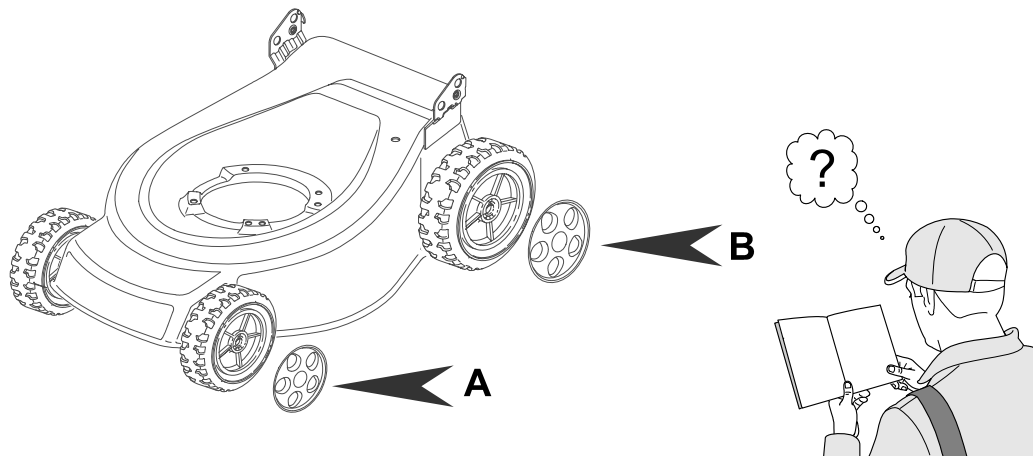

+

= A7