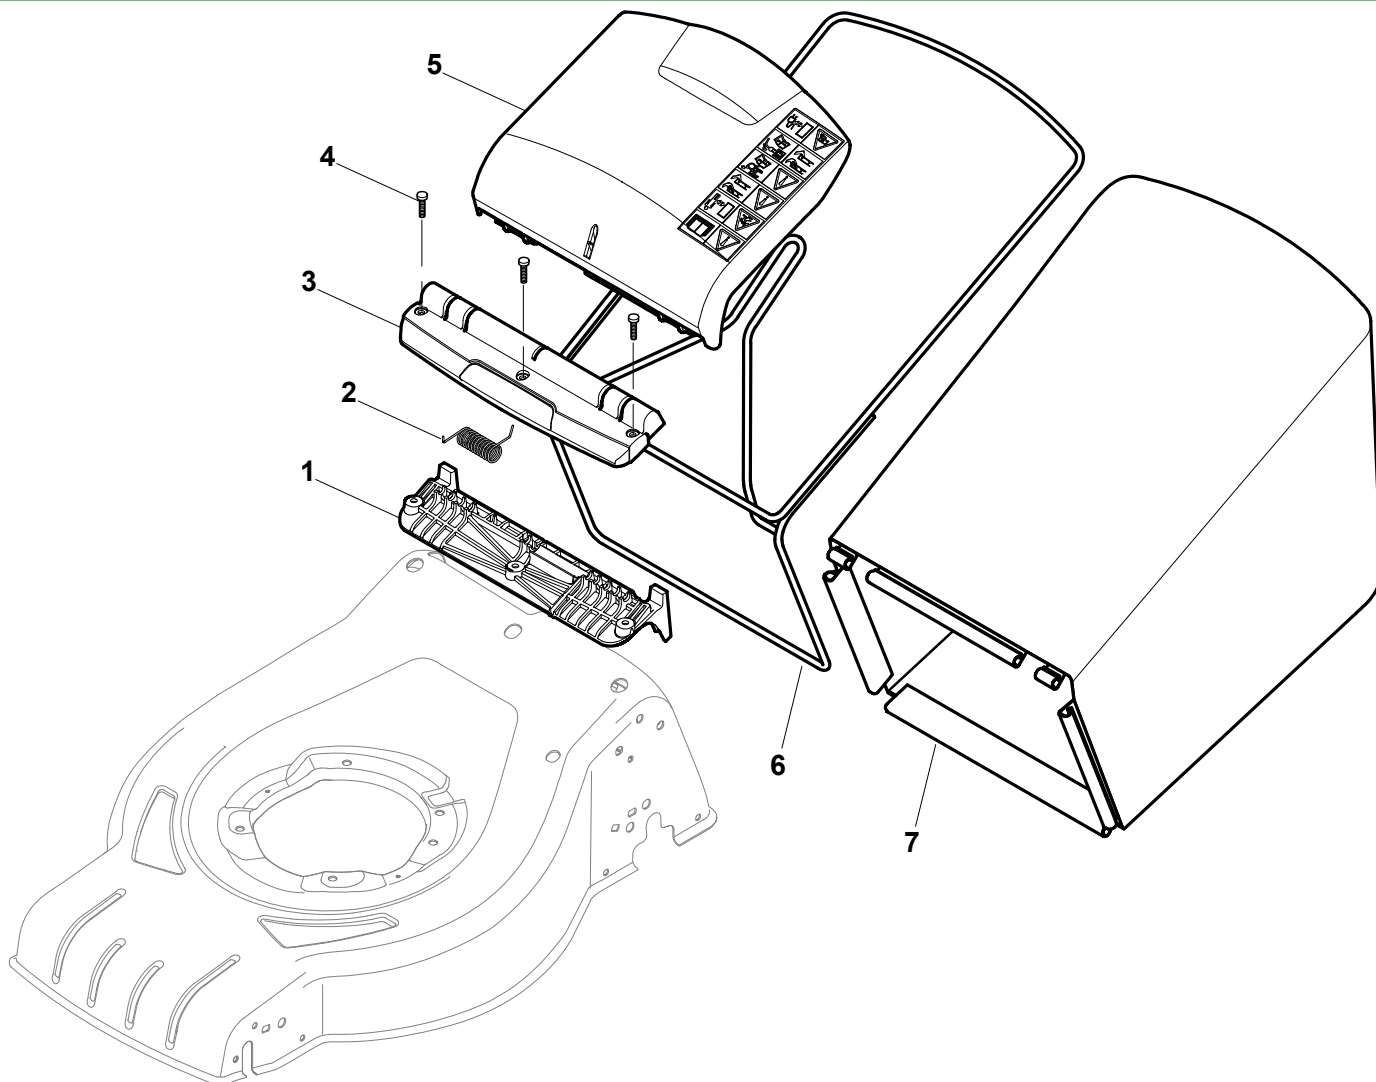

N.	CODE	Q.TY	DESCRIZIONE	DESCRIPTION	DESCRIPTION	BESCHREIBUNG	REMARK
1	322785331/0	1	Supporto	Support	Support	Halter	
2	122450464/0	1	Molla	Spring	Ressort	Feder	
3	322109557/0	1	Copertura	Cover	Couvre	Kappe	
4	112728699/0	3	Vite	Screw	Vis	Schraube	
5	322600216/0	1	Parasassi	Stone-Guard	Pare-Pierres	Prallblech	
6	181006409/0	1	Telaio Sacco	Chassis Box	Châssis Bac	Rahmen Sack	
7	181002319/0	1	Sacco, Tela	Box, Fabric	Sac, Toile	Sack, Tuck