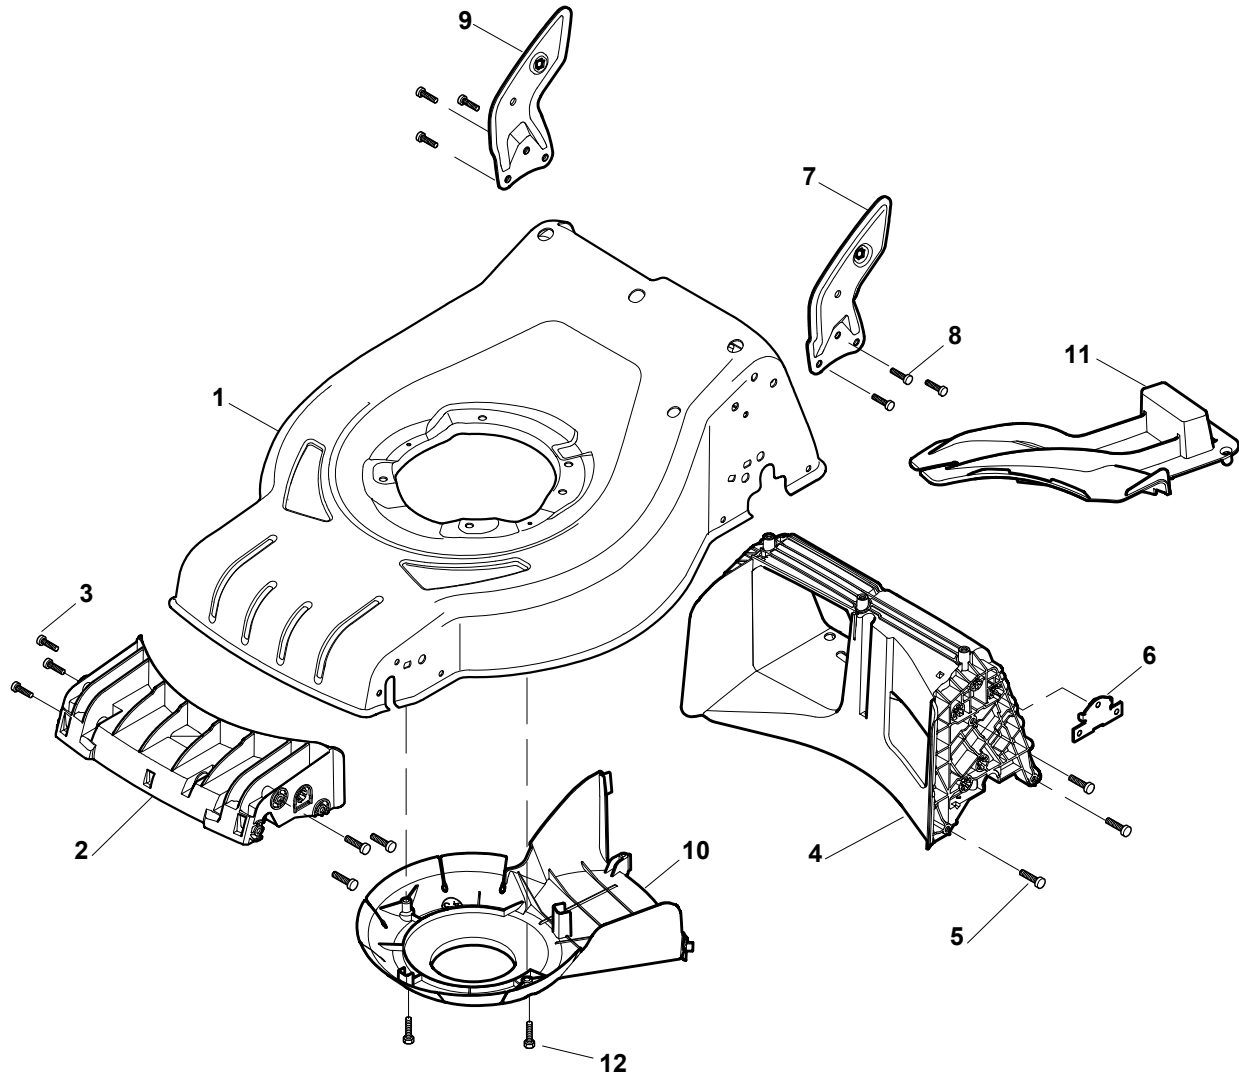

N.	CODE	Q.TY	DESCRIZIONE	DESCRIPTION	DESCRIPTION	BESCHREIBUNG	REMARK
1	381004017/0	1	Chassis Rosso	Deck Red	Châssis Rouge	Gehäuse Rot	
2	322108300/0	1	Convogl. Anteriore	Front Conveyor Assy	Ens. Convoyeur Avant	Hinterleitblechvorder	
3	112728699/0	6	Vite	Screw	Vis	Schraube	
4	322108302/0	1	Convogl. Posteriore	Rear Conveyor Assy	Ens. Convoyeur Post.	Hinterleitblechsatz	
5	112728699/0	6	Vite	Screw	Vis	Schraube	
6	322545213/0	2	Piastrina	Plate	Plaquette	Platte	
7	381005139/0	1	Staffa Sx	Bracket, L	Bride G	Pratze, Linke	
8	112727801/0	6	Vite	Screw	Vis	Schraube	
9	381005137/0	1	Staffa Dx	Bracket, R	Bride D	Pratze, Rechte	
10	322060241/0	1	Carter Cinghia	Protection, Belt	Protection Courroie	Schutz, Riemen	
11	322140240/0	1	Deflettore	Deflector	Deflecteur	Deflektor	
12	12728530/0	2	Vite	Screw	Vis	Schraube