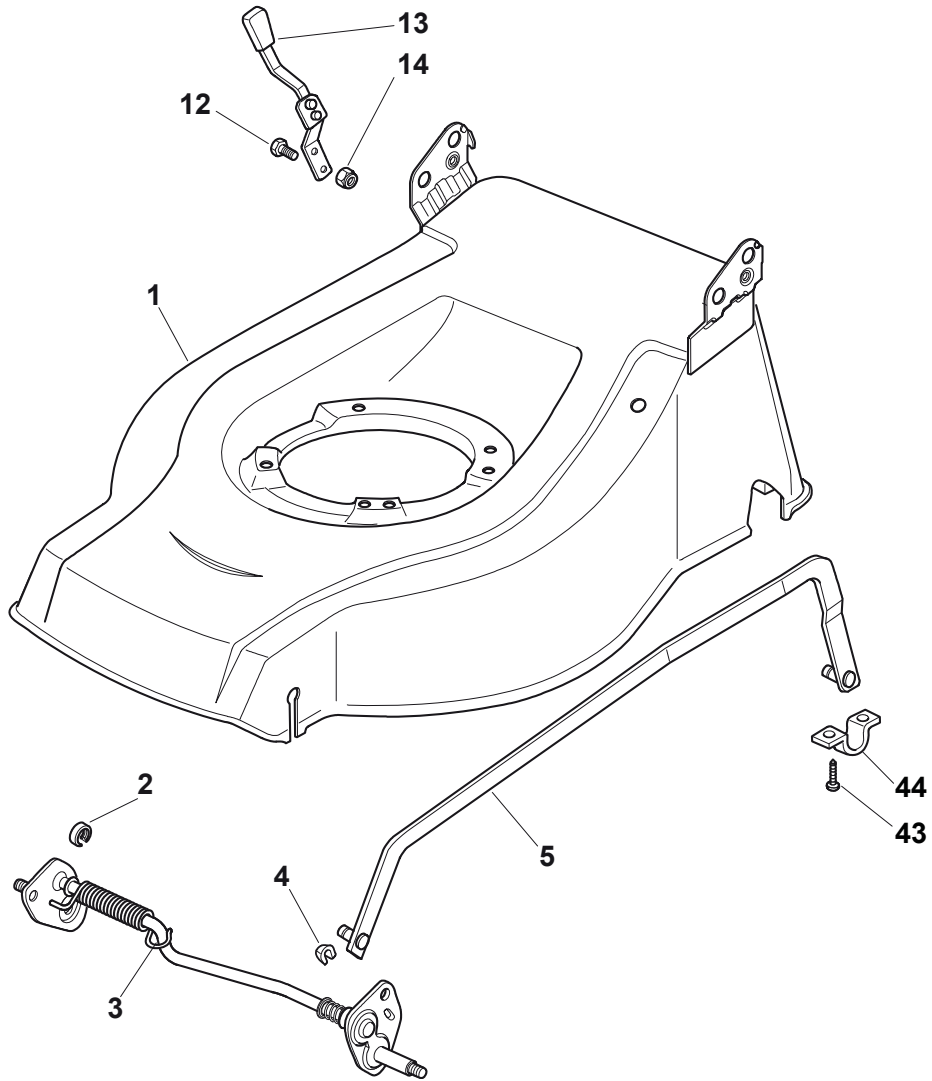

N.	CODE	Q.TY	DESCRIZIONE	DESCRIPTION	DESCRIPTION	BESCHREIBUNG	REMARK
1	81002424/1	1	Chassis Rosso	Deck Red	Châssis Rouge	Gehäuse Rot	
2	22171002/0	1	Distanziale	Spacer	Entretoise	Distanzring	
3	81000141/1	1	Asse Ruote Anteriori	Axle, Front Wheels	Axe Roues Avant	Achse, Vorderrad	
4	112436051/0	2	Piastrina	Plate	Plaquette	Plättchen	
5	381002020/0	1	Asta Comando Regol. Altezza	Rod, Height Adjustment	Tige Commande Reglage Hauteur	Stange, Höheverstellung	
12	12789000/0	2	Vite	Screw	Vis	Schraube	
13	81003283/1	1	Leva Regolazione Altezza	Lever, Height Adjustment	Levier, Reglage Hauteur	Hebel, Höheverstellung	
14	12154320/0	2	Dado	Nut	Ecrou	Mutter	
25	12530150/0	2	Rosetta Elastica	Elastic Washer	Rondelle Elastique	Elastische Scheibe	
43	12731350/0	4	Vite	Screw	Vis	Schraube	
44	22545152/0	2	Piastrina	Plate	Plaquette	Platte