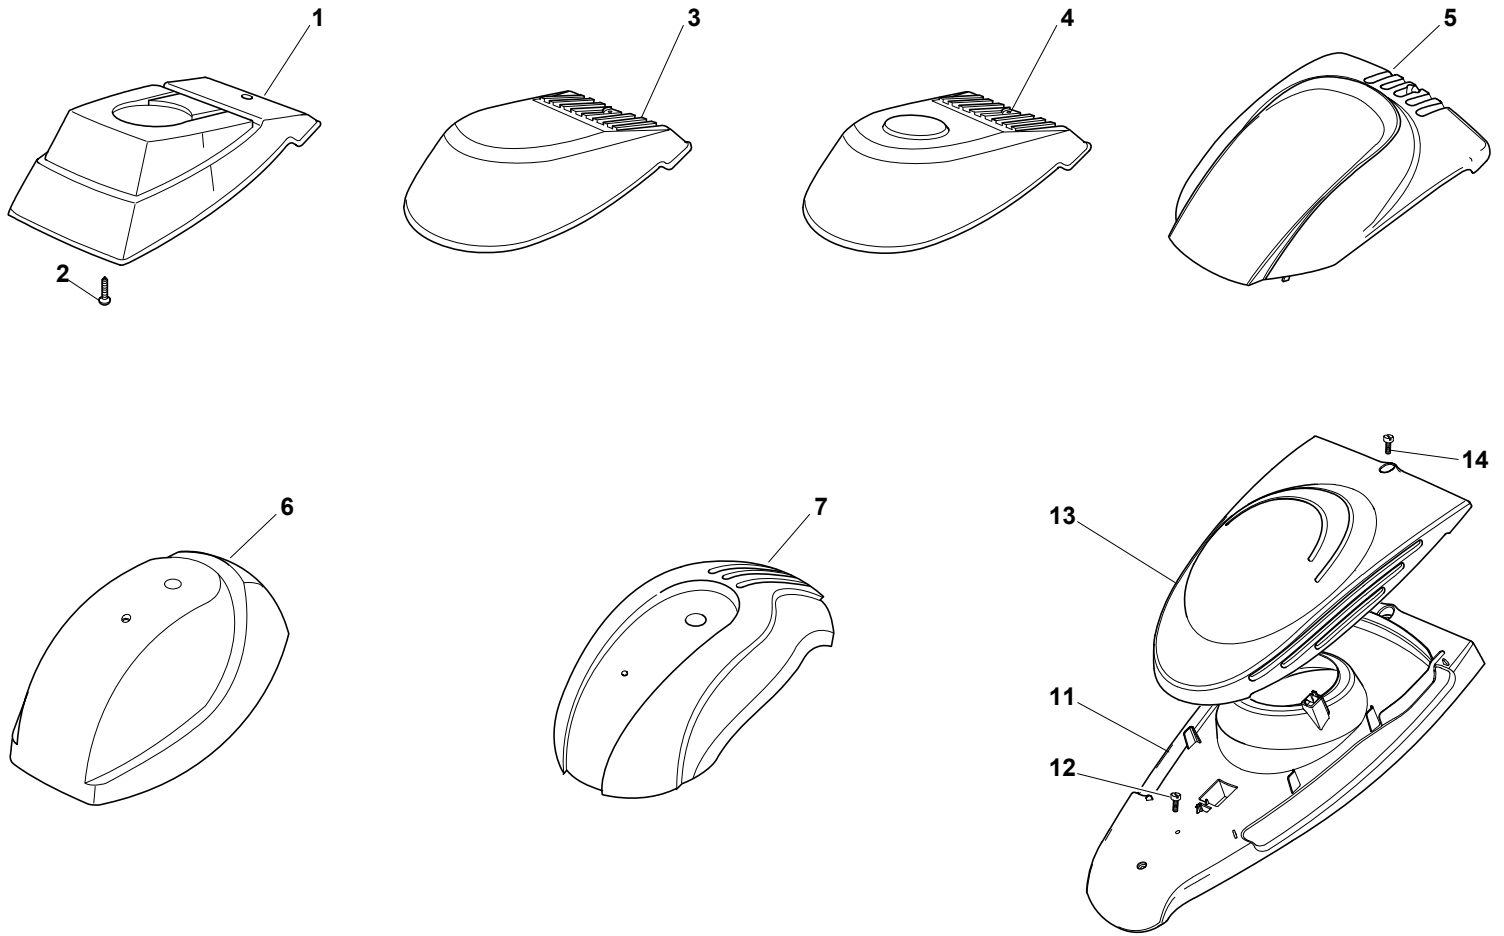

N.	CODE	Q.TY	DESCRIZIONE	DESCRIPTION	DESCRIPTION	BESCHREIBUNG	REMARK
1	22055037/2	1	Capottina	Cover	Capot	Haube	
2	12728450/0	1	Vite	Screw	Vis	Schraube	
3	22055059/1	1	Capottina	Cover	Capot	Haube	
4	81002006/1	1	Capottina	Cover	Capot	Haube	
5	22055064/1	1	Capottina	Cover	Capot	Haube	
6	22055063/0	1	Capottina	Cover	Capot	Haube	
7	22055049/1	1	Capottina	Cover	Capot	Haube	
11	22785205/0	1	Supporto Capottina	Support, Cover	Support Capot	Halter, Haube	
12	12728525/0	1	Vite	Screw	Vis	Schraube	
13	22055106/0	1	Capottina, Rosso	Cover, Red	Capot Rouge	Haube Rot	
13	22055107/0	1	Capottina, Giallo	Cover, Yellow	Capot Jaune	Haube Gelb	
13	22055117/0	1	Capottina, Grigio	Cover, Grey	Capot Grau	Haube Gris	
14	12728710/0	1	Vite	Screw	Vis	Schraube