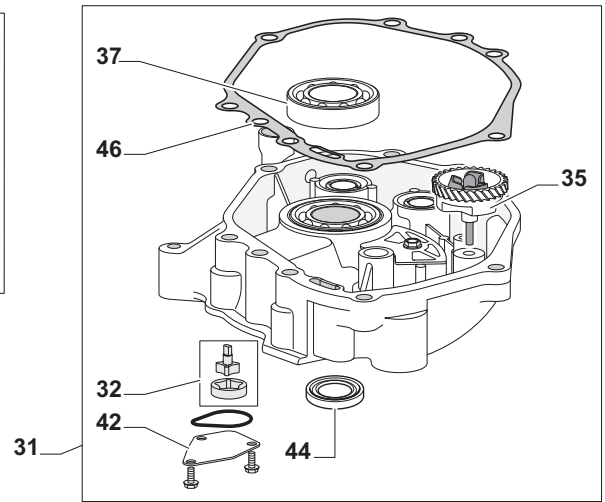

Ausgabe Issue		Bild Nr Picture No		GGP- MOTOR WM 12- 12,5		GGP- ENGINE WM 12- 12,5		Seite Page	
2011- 31		2347B						142	
Pos. Fig.	Anzahl/Quantity				Artikel Nr. Part No	Bezeichnung	Description	Satz Kit	Anmerkung Notes
	WM 12 12,5								
31	1				118550445/0	Deckel- Kurbelgehäuse	Crankcase cover assy.....		Flywheel key
32	1				118550224/0	• Ölpumpe	• Oil pump		
33	1				118550226/0	Regulierhebel.....	Governor lever		
34	1				118550243/0	Nockenwelle	Camshaft.....		
35	1				118550347/0	• Regulierrad	• Speed governor.....		
36	1				118550232/0	Kurbelwelle.....	Crankshaft.....		
36A	1				118550288/0	Keil	Key		
37	1				118550227/0	• Kugellager.....	• Ball bearing		
38	1				118550233/0	Zylinderkopf.....	Cylinder head		
39	1				118550206/0	Deckel.....	Head cover.....		
40	1				118550242/0	Druckstangensatz	Push rod set.....		
41	1				118550328/1	Kolben kpl.....	Piston assy		
42	1				118550223/0	• Ölpumpendeckel	• Oil pump cover.....		
43	1				118550231/0	Pleuel.....	Connecting rod		
44	2				118550443/0	• Dichtring.....	• Oil seal		
45	1				118550446/0	Dichtung	Gasket		
46	1				118550355/1	• Dichtung	• Crankcase gasket		
50	1				118550240/0	Einsaugventil	Intake valve		
51	1				118550241/0	Auspuffventil	Exhaust valve		
52	1				118550334/0	Ventilarm	Valve arm		
53	1				118550438/0	Dichtungssatz.....	Gasket set		
54	1				118550220/0	Schutzblech	Shroud comp kit		
55	1				118550436/0	Kolbenringsatz.....	Piston ring set.....		
56	1				118550437/0	Dichtungssatz.....	Gasket set- cyl.head		
99	1				118550439/0	Motor kpl.....	Engine assy.....