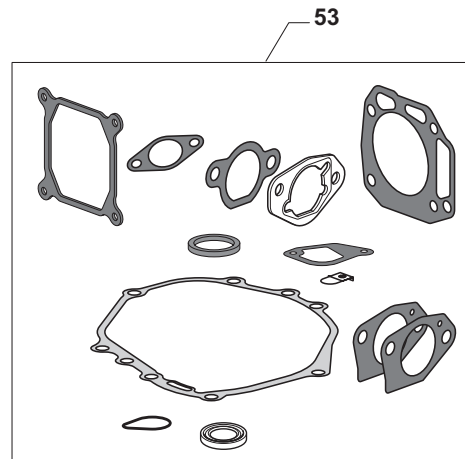

Ausgabe Issue		Bild Nr Picture No		GGP- MOTOR WM 12- 12,5		GGP- ENGINE WM 12- 12,5		Seite Page	
2011- 31		2347B						142	
Pos. Fig.	Anzahl/Quantity				Artikel Nr. Part No	Bezeichnung	Description	Satz Kit	Anmerkung Notes
	WM 12 12,5								
31	1				118550445/0	Deckel- Kurbelgehäuse	Crankcase cover assy.....		Flywheel key
32	1				118550224/0	• Ölpumpe	• Oil pump		
33	1				118550226/0	Regulierhebel.....	Governor lever		
34	1				118550243/0	Nockenwelle	Camshaft.....		
35	1				118550347/0	• Regulierrad	• Speed governor.....		
36	1				118550232/0	Kurbelwelle.....	Crankshaft.....		
36A	1				118550288/0	Keil	Key		
37	1				118550227/0	• Kugellager.....	• Ball bearing		
38	1				118550233/0	Zylinderkopf.....	Cylinder head		
39	1				118550206/0	Deckel.....	Head cover.....		
40	1				118550242/0	Druckstangensatz	Push rod set.....		
41	1				118550328/1	Kolben kpl.....	Piston assy		
42	1				118550223/0	• Ölpumpendeckel	• Oil pump cover.....		
43	1				118550231/0	Pleuel.....	Connecting rod		
44	2				118550443/0	• Dichtring.....	• Oil seal		
45	1				118550446/0	Dichtung	Gasket		
46	1				118550355/1	• Dichtung	• Crankcase gasket		
50	1				118550240/0	Einsaugventil	Intake valve		
51	1				118550241/0	Auspuffventil	Exhaust valve		
52	1				118550334/0	Ventilarm	Valve arm		
53	1				118550438/0	Dichtungssatz.....	Gasket set		
54	1				118550220/0	Schutzblech	Shroud comp kit		
55	1				118550436/0	Kolbenringsatz.....	Piston ring set.....		
56	1				118550437/0	Dichtungssatz.....	Gasket set- cyl.head		
99	1				118550439/0	Motor kpl.....	Engine assy.....