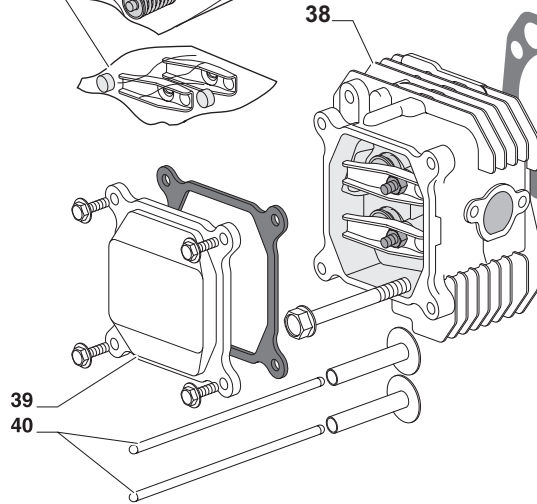

Ausgabe Issue		Bild Nr Picture No		GGP- MOTOR WM 12- 12,5		GGP- ENGINE WM 12- 12,5		Seite Page	
2011- 31		2347B						142	
Pos. Fig.	Anzahl/Quantity				Artikel Nr. Part No	Bezeichnung	Description	Satz Kit	Anmerkung Notes
	WM 12 12,5								
31	1				118550445/0	Deckel- Kurbelgehäuse	Crankcase cover assy.....		Flywheel key
32	1				118550224/0	• Ölpumpe	• Oil pump		
33	1				118550226/0	Regulierhebel.....	Governor lever		
34	1				118550243/0	Nockenwelle	Camshaft.....		
35	1				118550347/0	• Regulierrad	• Speed governor.....		
36	1				118550232/0	Kurbelwelle.....	Crankshaft.....		
36A	1				118550288/0	Keil	Key		
37	1				118550227/0	• Kugellager.....	• Ball bearing		
38	1				118550233/0	Zylinderkopf.....	Cylinder head		
39	1				118550206/0	Deckel.....	Head cover.....		
40	1				118550242/0	Druckstangensatz	Push rod set.....		
41	1				118550328/1	Kolben kpl.....	Piston assy		
42	1				118550223/0	• Ölpumpendeckel	• Oil pump cover.....		
43	1				118550231/0	Pleuel.....	Connecting rod		
44	2				118550443/0	• Dichtring.....	• Oil seal		
45	1				118550446/0	Dichtung	Gasket		
46	1				118550355/1	• Dichtung	• Crankcase gasket		
50	1				118550240/0	Einsaugventil	Intake valve		
51	1				118550241/0	Auspuffventil	Exhaust valve		
52	1				118550334/0	Ventilarm	Valve arm		
53	1				118550438/0	Dichtungssatz.....	Gasket set		
54	1				118550220/0	Schutzblech	Shroud comp kit		
55	1				118550436/0	Kolbenringsatz.....	Piston ring set.....		
56	1				118550437/0	Dichtungssatz.....	Gasket set- cyl.head		
99	1				118550439/0	Motor kpl.....	Engine assy.....