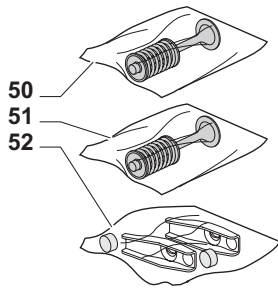

Ausgabe Issue		Bild Nr Picture No		GGP- MOTOR WM 12- 12,5		GGP- ENGINE WM 12- 12,5		Seite Page	
2011- 31		2347B						142	
Pos. Fig.	Anzahl/Quantity				Artikel Nr. Part No	Bezeichnung	Description	Satz Kit	Anmerkung Notes
	WM 12 12,5								
31	1				118550445/0	Deckel- Kurbelgehäuse	Crankcase cover assy.....		Flywheel key
32	1				118550224/0	• Ölpumpe	• Oil pump		
33	1				118550226/0	Regulierhebel.....	Governor lever		
34	1				118550243/0	Nockenwelle	Camshaft.....		
35	1				118550347/0	• Regulierrad	• Speed governor.....		
36	1				118550232/0	Kurbelwelle.....	Crankshaft.....		
36A	1				118550288/0	Keil	Key		
37	1				118550227/0	• Kugellager.....	• Ball bearing		
38	1				118550233/0	Zylinderkopf.....	Cylinder head		
39	1				118550206/0	Deckel.....	Head cover.....		
40	1				118550242/0	Druckstangensatz	Push rod set.....		
41	1				118550328/1	Kolben kpl.....	Piston assy		
42	1				118550223/0	• Ölpumpendeckel	• Oil pump cover.....		
43	1				118550231/0	Pleuel.....	Connecting rod		
44	2				118550443/0	• Dichtring.....	• Oil seal		
45	1				118550446/0	Dichtung	Gasket		
46	1				118550355/1	• Dichtung	• Crankcase gasket		
50	1				118550240/0	Einsaugventil	Intake valve		
51	1				118550241/0	Auspuffventil	Exhaust valve		
52	1				118550334/0	Ventilarm	Valve arm		
53	1				118550438/0	Dichtungssatz.....	Gasket set		
54	1				118550220/0	Schutzblech	Shroud comp kit		
55	1				118550436/0	Kolbenringsatz.....	Piston ring set.....		
56	1				118550437/0	Dichtungssatz.....	Gasket set- cyl.head		
99	1				118550439/0	Motor kpl.....	Engine assy.....