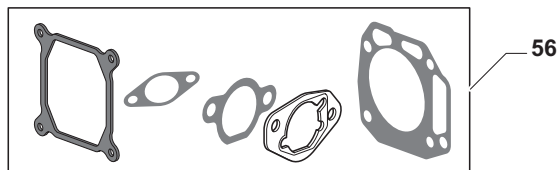

Ausgabe Issue		Bild Nr Picture No		GGP- MOTOR WM 12- 12,5		GGP- ENGINE WM 12- 12,5		Seite Page	
2011- 31		2347B						142	
Pos. Fig.	Anzahl/Quantity				Artikel Nr. Part No	Bezeichnung	Description	Satz Kit	Anmerkung Notes
	WM 12 12,5								
31	1				118550445/0	Deckel- Kurbelgehäuse	Crankcase cover assy.....		Flywheel key
32	1				118550224/0	• Ölpumpe	• Oil pump		
33	1				118550226/0	Regulierhebel.....	Governor lever		
34	1				118550243/0	Nockenwelle	Camshaft.....		
35	1				118550347/0	• Regulierrad	• Speed governor.....		
36	1				118550232/0	Kurbelwelle.....	Crankshaft.....		
36A	1				118550288/0	Keil	Key		
37	1				118550227/0	• Kugellager.....	• Ball bearing		
38	1				118550233/0	Zylinderkopf.....	Cylinder head		
39	1				118550206/0	Deckel.....	Head cover.....		
40	1				118550242/0	Druckstangensatz	Push rod set.....		
41	1				118550328/1	Kolben kpl.....	Piston assy		
42	1				118550223/0	• Ölpumpendeckel	• Oil pump cover.....		
43	1				118550231/0	Pleuel.....	Connecting rod		
44	2				118550443/0	• Dichtring.....	• Oil seal		
45	1				118550446/0	Dichtung	Gasket		
46	1				118550355/1	• Dichtung	• Crankcase gasket		
50	1				118550240/0	Einsaugventil	Intake valve		
51	1				118550241/0	Auspuffventil	Exhaust valve		
52	1				118550334/0	Ventilarm	Valve arm		
53	1				118550438/0	Dichtungssatz.....	Gasket set		
54	1				118550220/0	Schutzblech	Shroud comp kit		
55	1				118550436/0	Kolbenringsatz.....	Piston ring set.....		
56	1				118550437/0	Dichtungssatz.....	Gasket set- cyl.head		
99	1				118550439/0	Motor kpl.....	Engine assy.....