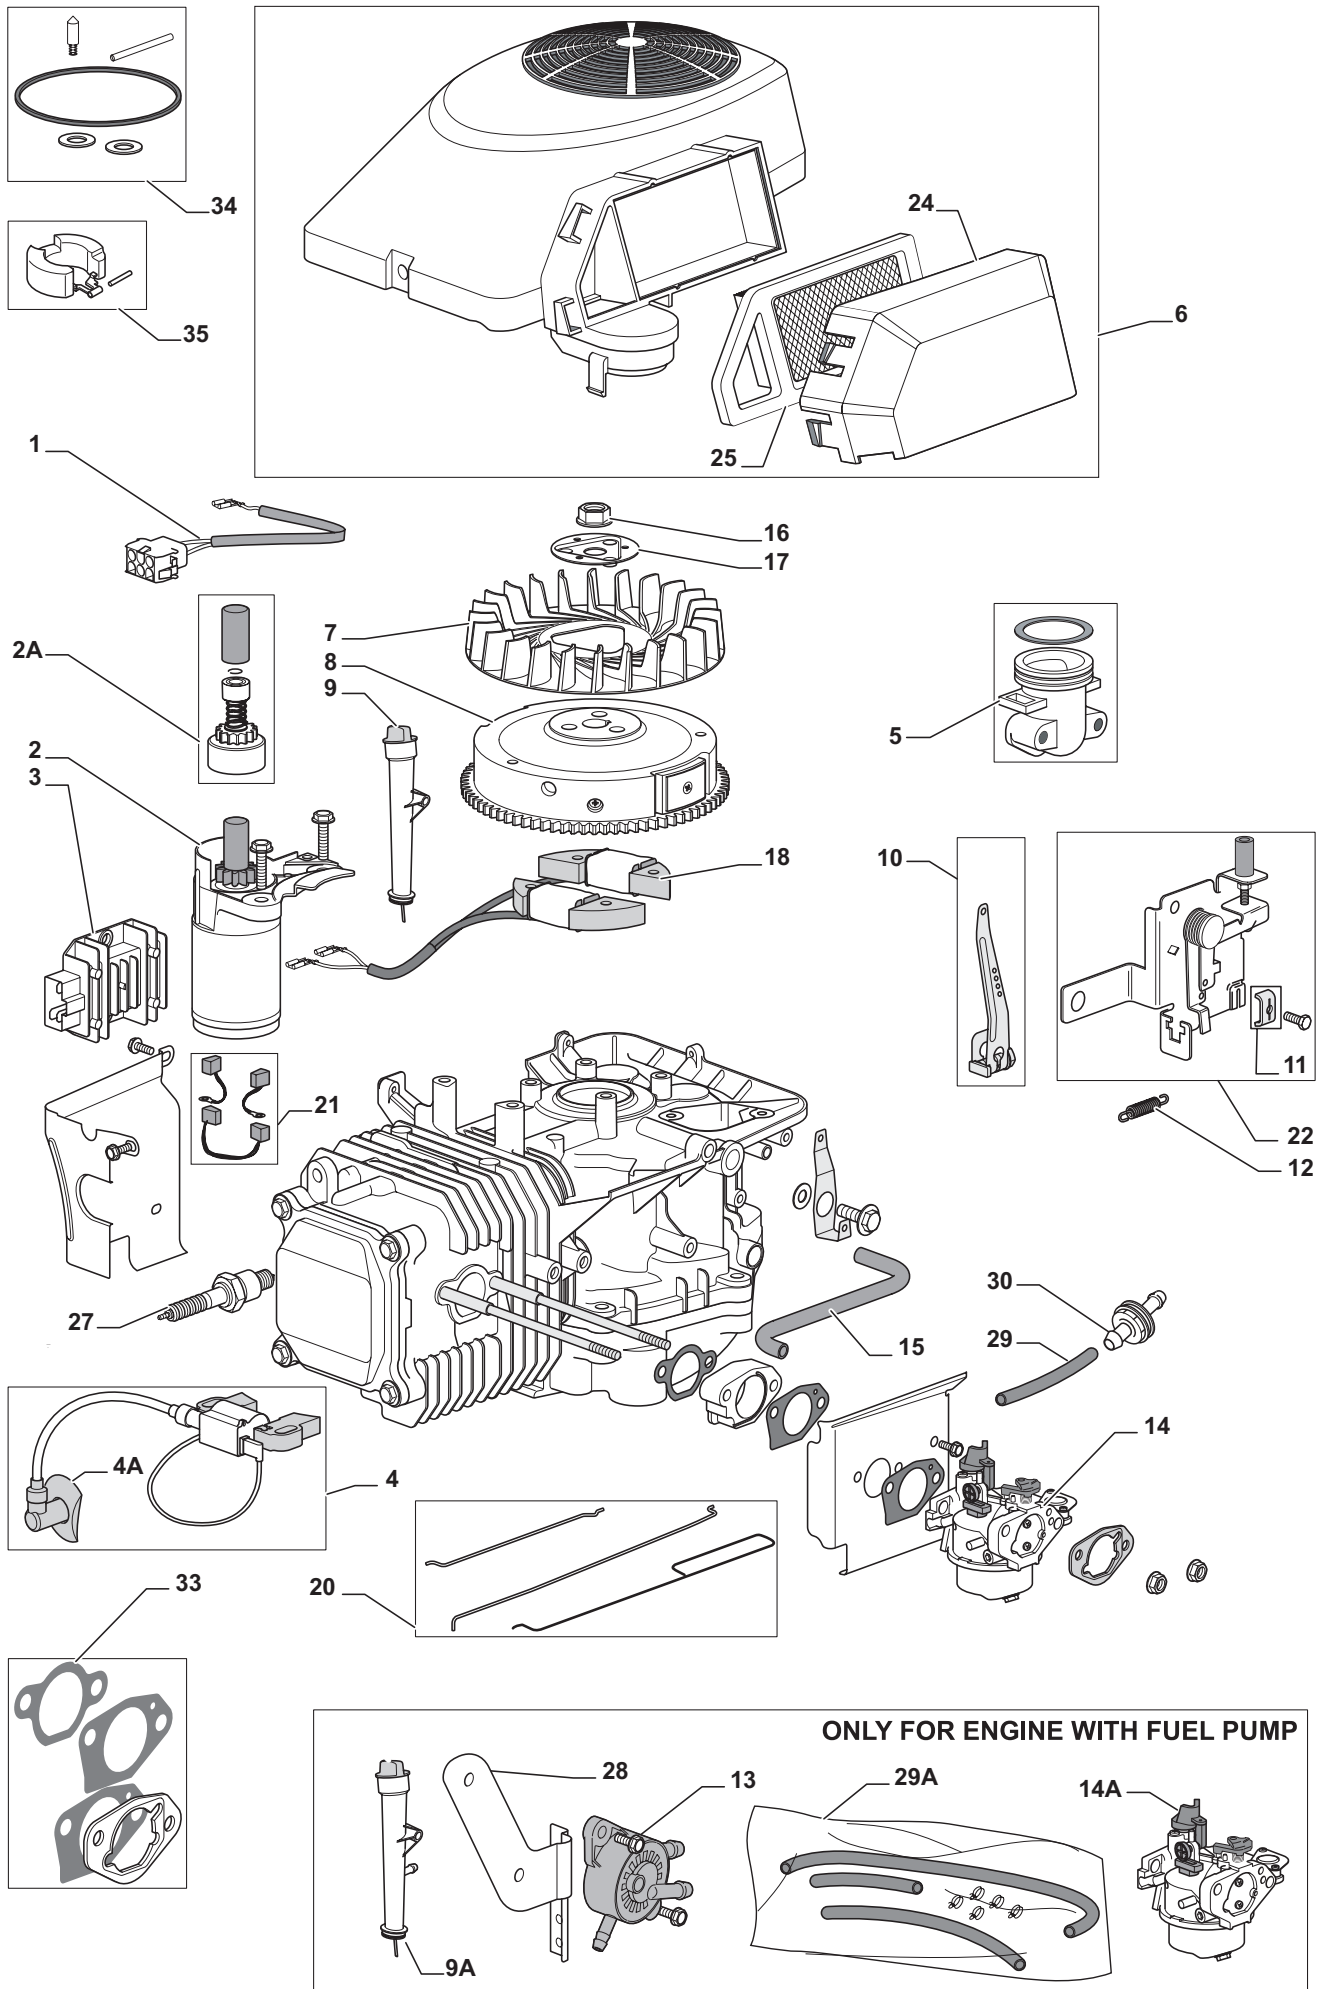

Ausgabe Issue 2011-31		Bild Nr Picture No 2346B		GGP- MOTOR WM 12- 12,5 (414 cc)		GGP- ENGINE WM 12- 12,5 (414 cc)		Seite Page 140	
Pos. Fig.	Anzahl/Quantity				Artikel Nr. Part No	Bezeichnung	Description	Satz Kit	Anmerkung Notes
	WM 12 12,5								
1	1				118550207/0	Kabel	Output wire- rectifier		
2	1				118550214/0	Startmotor	Starter motor		
2A	1				118550365/1	Reparaturatz	Repair kit.....		
3	1				118550208/0	Gleichrichter	Rectifier		
4	1				118550209/0	Elektronikspule	Electronic coil		
4A	1				118550448/0	• Zündkerzenhut.....	• Spark plug terminal.....		
5	1				118550320/1	Einsaugrohr	Intake manifold		
6	1				118550319/0	Deckel kpl.....	Cover assy		
7	1				118550235/0	Ventilator	Cooling fan.....		
8	1				118550234/1	Schwungrad	Flywheel		
9	1				118550205/1	Ölrohr kpl	Oil filler assy		
9A	1				118550444/0	Ölrohr kpl	Oil filler assy		w fuel pump
10	1				118550330/1	Regulierhebel.....	Governor lever		
11	1				118550212/0	• Klemme	• Casing clamp		
12	1				118550213/0	Regulierfeder.....	Governor spring.....		
13	1				118550349/1	Benzinpumpe.....	Fuel pump		w fuel pump
14	1				118550434/0	Vergaser	Carburettor.....		
14A	1				118550435/0	Vergaser	Carburettor.....		w fuel pump
15	1				118550325/1	Schlauch.....	Breather tube		
16	1				118550237/0	Mutter.....	Nut		
17	1				118550236/0	Startscheibe.....	Starter pulley.....		
18	1				118550210/1	Ladespule	Charge coil.....		
20	1				118550239/1	Regulierstange.....	Governor rod.....		
21	1				118550332/1	Bürsten.....	Brush hold		
22	1				118550331/1	Regulierplatte	Remote control plate.....		
24	1				118550322/0	• Filterdeckel	• Air cleaner cover		
25	1				118550321/0	• Filterelement	• Air filter element.....		
27	1				9400- 0244- 00	Zündkerzen.....	Spark plug.....		Champion RC12YC
28	1				118550348/1	Halterung	Fuel pump bracket		w fuel pump
29	1				118550432/0	Benzinschlauch.....	Fuel line.....		
29A	1				118550441/0	Benzinschlauch.....	Fuel line.....		w fuel pump
30	1				118550354/1	Benzinfilter.....	Fuel filter		
33	1				118550217/0	Dichtungssatz.....	Gasket set		
34	1				118550442/0	Dichtungssatz- Verg.....	Gasket set- carb		
35	1				118550440/0	Reparaturatz- Verg.....	Repair kit- carb.....