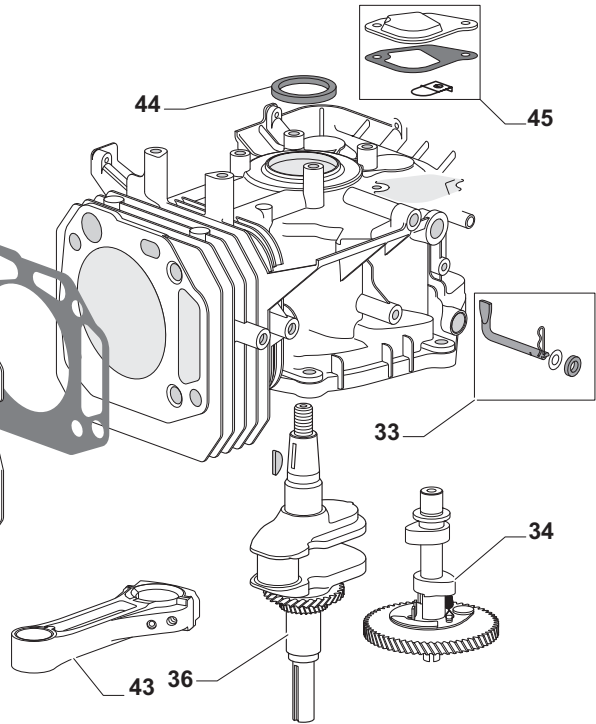

Ausgabe Issue		Bild Nr Picture No		GGP- MOTOR WM 12- 12,5		GGP- ENGINE WM 12- 12,5		Seite Page	
2011- 31		2347B						142	
Pos. Fig.	Anzahl/Quantity				Artikel Nr. Part No	Bezeichnung	Description	Satz Kit	Anmerkung Notes
	WM 12 12,5								
31	1				118550445/0	Deckel- Kurbelgehäuse	Crankcase cover assy.....		Flywheel key
32	1				118550224/0	• Ölpumpe	• Oil pump		
33	1				118550226/0	Regulierhebel.....	Governor lever		
34	1				118550243/0	Nockenwelle	Camshaft.....		
35	1				118550347/0	• Regulierrad	• Speed governor.....		
36	1				118550232/0	Kurbelwelle.....	Crankshaft.....		
36A	1				118550288/0	Keil	Key		
37	1				118550227/0	• Kugellager.....	• Ball bearing		
38	1				118550233/0	Zylinderkopf.....	Cylinder head		
39	1				118550206/0	Deckel.....	Head cover.....		
40	1				118550242/0	Druckstangensatz	Push rod set.....		
41	1				118550328/1	Kolben kpl.....	Piston assy		
42	1				118550223/0	• Ölpumpendeckel	• Oil pump cover.....		
43	1				118550231/0	Pleuel.....	Connecting rod		
44	2				118550443/0	• Dichtring.....	• Oil seal		
45	1				118550446/0	Dichtung	Gasket		
46	1				118550355/1	• Dichtung	• Crankcase gasket		
50	1				118550240/0	Einsaugventil	Intake valve		
51	1				118550241/0	Auspuffventil	Exhaust valve		
52	1				118550334/0	Ventilarm	Valve arm		
53	1				118550438/0	Dichtungssatz.....	Gasket set		
54	1				118550220/0	Schutzblech	Shroud comp kit		
55	1				118550436/0	Kolbenringsatz.....	Piston ring set.....		
56	1				118550437/0	Dichtungssatz.....	Gasket set- cyl.head		
99	1				118550439/0	Motor kpl.....	Engine assy.....