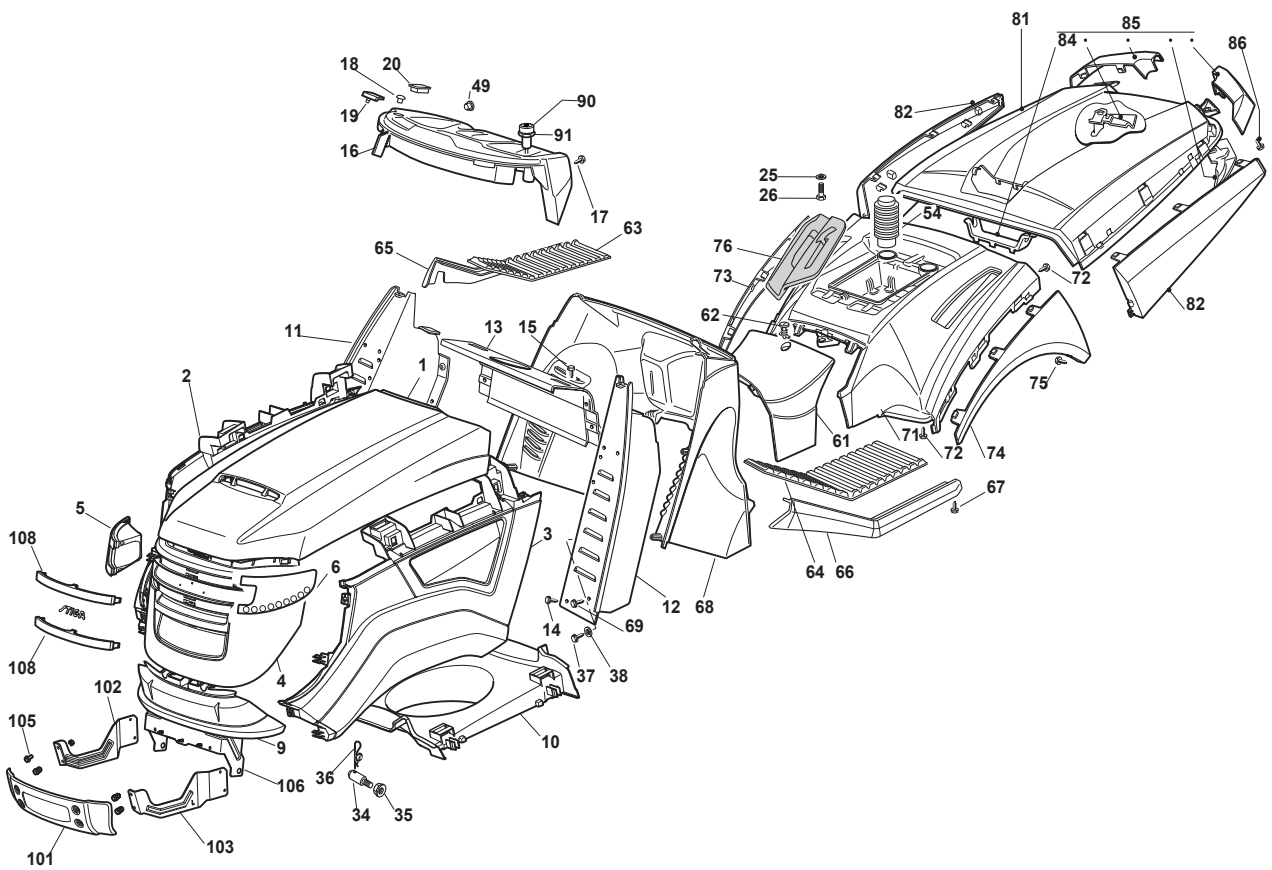

Fig.	Q.ty	Part No	Description	Notes
1	1	325076866/0	Upper Engine Hood, Yellow	
2	1	382394646/0	Side Hood, Left	
3	1	382394645/0	Side Hood, Right	
4	1	325076953/0	Grey Hood, Front Lower Grey Hood, Front	
5	1	382185500/1	Right Grill	
6	1	382185501/1	Left Grill	
8	6	112735403/0	Screw	
9	1	325076959/0	Lower Grey Hood, Front	
10	1	325108031/0	Conveyor	
11	1	382785022/9	Right Dashboard Support	
12	1	382785021/8	Left Dashboard Support	
13	1	382785137/0	Central Dashboard Support	
14	2	112735110/0	Screw	
15	4	112735110/0	Screw	
16	1	325120253/0	Dashboard, Black	
16	1	325120254/0	Dashboard, Black (Cruise Control)	
17	4	112728440/0	Screw	
18	2	125120200/0	Cap	
19	2	125260000/0	Grommet	
20	1	325120234/0	Cap	
21	1	112620299/0	Elastic Pin	
25	4	112583500/0	Grower	
26	4	112793102/0	Screw	
34	2	125510068/0	Pin	
35	2	112293201/0	Nut	
36	1	124487998/0	Cotter Pin	
37	2	112731350/0	Screw	
38	2	112521330/0	Washer	
49	1	325120233/0	Cap	
54	2	325737002/0	Hood	
61	1	325110466/0	Grey Central Cover	
62	1	125580020/2	Stake	
63	1	325110278/1	Right Footboard Cover	
64	1	325110279/0	Left Footboard Cover	
65	1	325599018/0	Left, Footboard Profile	
66	1	325599017/0	Right, Footboard Profile	
67	6	112731580/0	Screw	
68	1	325785449/0	Black Dashboard Support	
69	7	112735403/0	Screw	
71	1	325109754/0	Yellow Wheels Cover	
72	4	112735402/0	Screw	
73	1	325109793/0	Right Wheel Cover	
74	1	325109794/0	Left Wheel Cover	
75	2	112728686/0	Screw	
76	1	325207129/0	Cover, Can Holder Tcx Hydro Black	
81	1	325110308/0	Grass-Catcher Cover	
82	1	382110299/0	Side Profil Assy	
84	1	325394009/0	Handle Cover	
85	1	382110300/0	Angular Support Assy	
86	4	112735403/0	Screw	
90	1	325605003/0	Button	