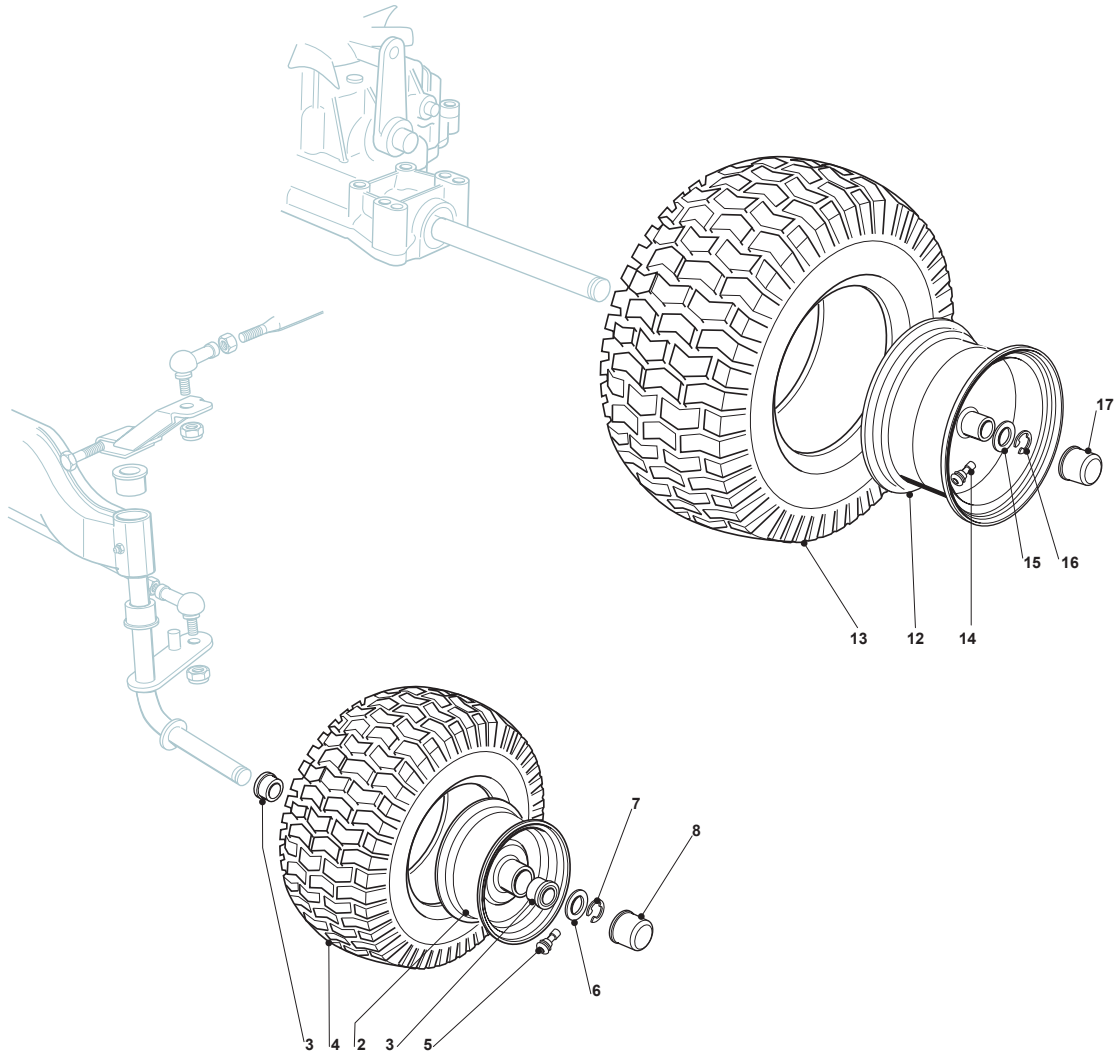

Fig.	Q.ty	Part No	Description	Notes
2	2	182000598/0	Rimm	
3	4	125122200/2	Bearing	
4	2	125590014/0	Tyre	13"
4	2	127590066/0	Tyre	15"
5	2	125950000/0	Valve	
6	2	125670005/1	Washer	
7	2	112001000/0	Benzing Ring	
8	2	122110230/0	Hub Cover	
8	2	322110239/0	Hub Cover	
12	2	182000599/0	Rimm	
13	2	125590015/0	Tyre	
14	2	125950000/0	Valve	
15	2	125670005/1	Washer	
16	2	112001010/0	Benzing Ring	
17	2	322110239/0	Hub Cover	
17	2	122110230/0	Hub Cover