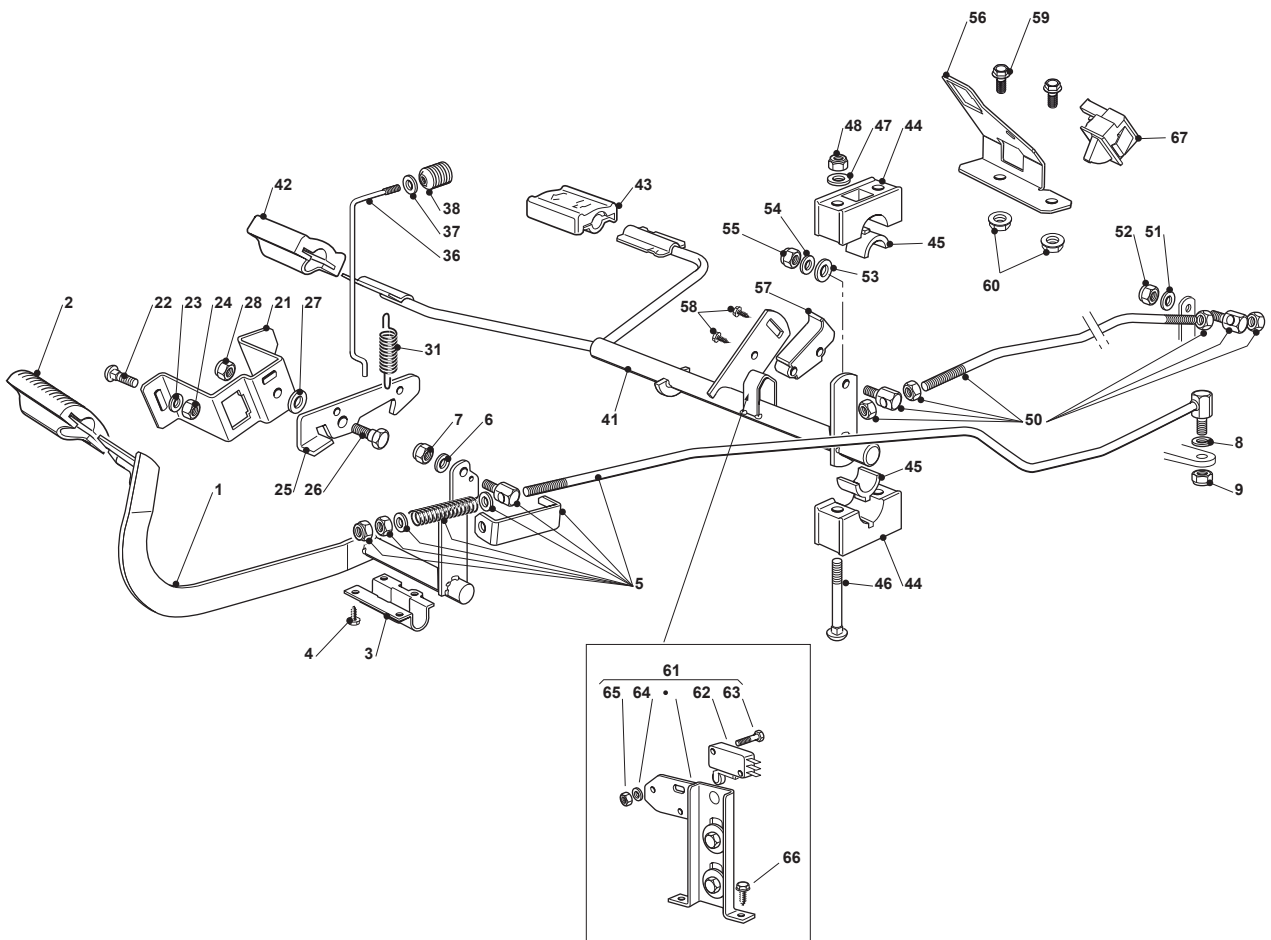

Fig.	Q.ty	Part No	Description	Notes
1	1	382500011/2	Pedal	
2	1	325110416/0	Clamp Cover	
3	1	325547081/2	Plate	
4	4	112731601/0	Screw	
5	1	382000582/0	Rod	
6	1	112521350/0	Washer	
7	1	112155000/0	Nut	
8	2	112521360/0	Washer	
9	1	112155000/0	Nut	
21	1	325785143/1	Support	
22	2	112815210/0	Screw	
23	1	112523040/0	Washer	
24	2	112154510/0	Nut	
25	1	325253001/0	Hook	
26	1	122524970/2	Fulcrum Pin	
27	1	325670011/0	Antifriction Washer	
28	1	112155000/0	Nut	
31	1	125430213/0	Spring	
36	1	125033034/0	Rod	
37	1	125394509/1	Knob	
38	1	112523020/0	Washer	
41	1	382000391/1	Drive Pedal	
42	1	325110417/0	Clamp Cover Front	
43	1	325110418/0	Clamp Cover Rear	
44	4	325785354/0	Support	
45	4	325034003/0	Brass	
46	4	112815271/0	Screw	
47	4	112523040/0	Washer	
48	4	112154510/0	Nut	
50	1	382000579/0	Rod	
51	1	112523040/0	Washer	
52	1	112154510/0	Nut	
53	1	112521360/0	Washer	
54	1	112523040/0	Washer	
55	1	112154510/0	Nut	
56	1	325785481/0	Micro Switch Bracket	
57	1	325060034/1	Cam	
58	1	112735404/0	Screw	
59	2	112793102/0	Screw	
60	2	112293201/0	Nut	
61	1	382394853/0	Switch Ass.Y	
62	1	119410609/0	Microswitch	
63	2	112735602/0	Screw	
64	2	112581100/0	Grower	
65	2	112290791/0	Nut	
66	2	112735110/0	Screw	
67	1	119410614/0	Microswitch