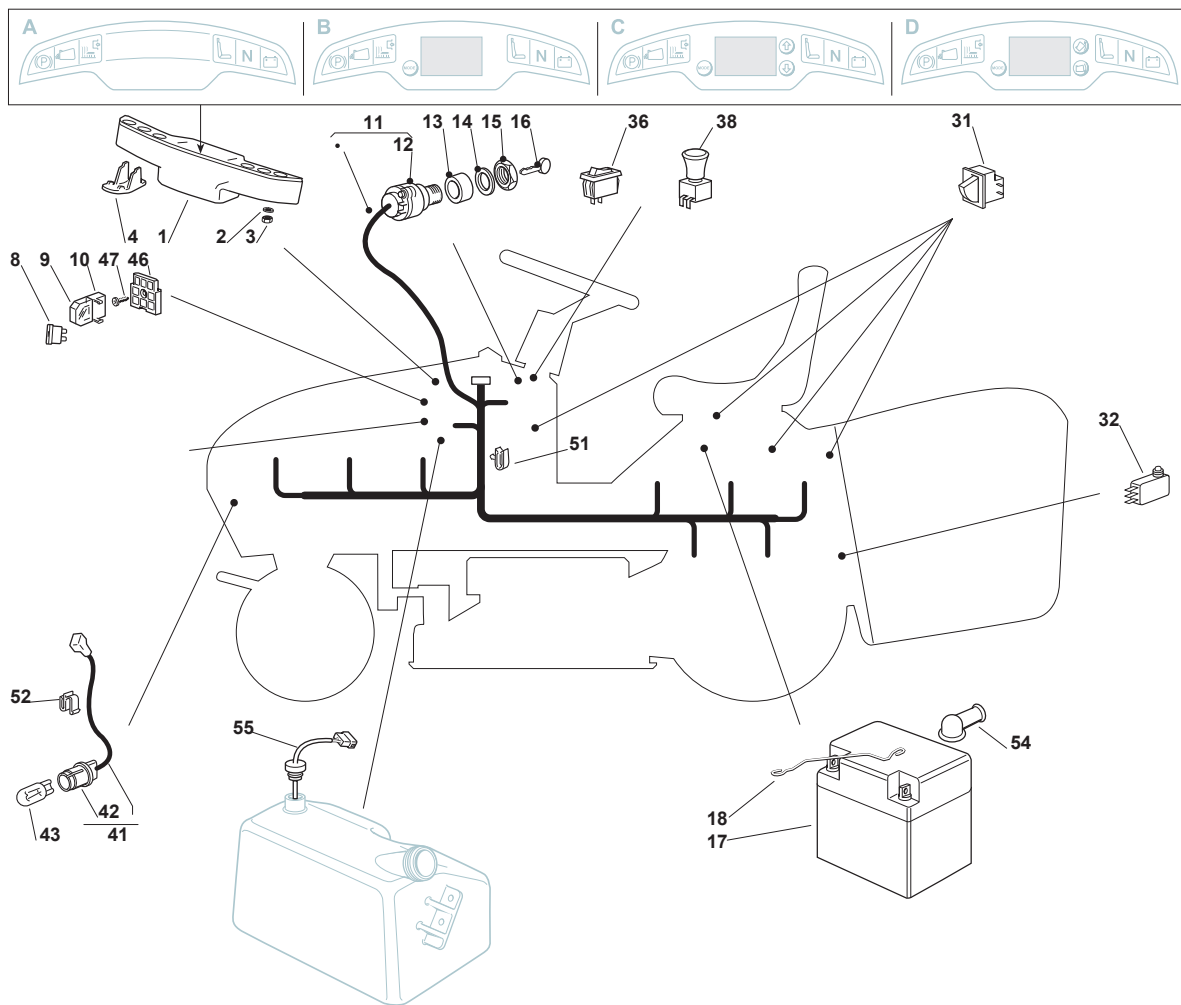

Fig.	Q.ty	Part No	Description	Notes
89	1	112788800/0	Screw	
90	1	112157000/0	Nut	
98	1	325120232/0	Cap	
99	1	382180111/0	Outfit, Screws	

Fig.	Q.ty	Part No	Description	Notes
1	1	382722434/0	Cards + Guards (C)	
1	1	382722431/0	Cards + Guards (A)	
1	1	382722433/0	Cards + Guards (D)	
1	1	382722432/0	Cards + Guards (B)	
2	2	112521320/0	Washer	
3	2	112154330/0	Nut	
4	1	325031501/0	Deflector	
8	1	133340040/0	Fuse 10 A	For Electric and Manual Grassbag Lifting
8	1	133340036/0	Fuse 25 A	For Electric and Manual Grassbag Lifting
8	1	133340035/0	Fuse 15 A	For Electric Grassbag Lifting
9	3	133215000/0	Cover	For Electric Grassbag Lifting
9	2	133215000/0	Cover	For Manual Grassbag Lifting
10	3	133500007/0	Fuse Carrier	For Electric Grassbag Lifting
10	2	133500007/0	Fuse Carrier	For Manual Grassbag Lifting
11	1	182040203/0	Cables Ass.Y	for B&S-GGP-Kohler-Kawasaki Engines
11	1	182040208/0	Cables Ass.Y	for HONDA Engine
12	1	118450072/0	Starting Switch	
13	1	118550136/0	Spacer	
14	1	118550135/0	Washer	
15	1	118400862/0	Ring Nut	
16	1	118210022/0	Starting Key	
17	1	118120002/1	Battery	
18	1	125430230/0	Spring	
31	3	119410615/0	Microswitch	
32	1	119410605/1	Microswitch	
36	1	118450060/1	Headlight Interrupt.	
38	1	118450068/0	Switch	
41	1	182040073/0	Lamp Holder	
42	2	133500030/0	Lamp Holder	
43	2	118459100/0	Lamp For Lights	
46	1	133500010/1	Plate	
47	1	112735170/0	Screw	
51	5	133320506/0	Fairlead	
52	1	133320504/0	Fairlead	
54	1	118564864/1	Protection	