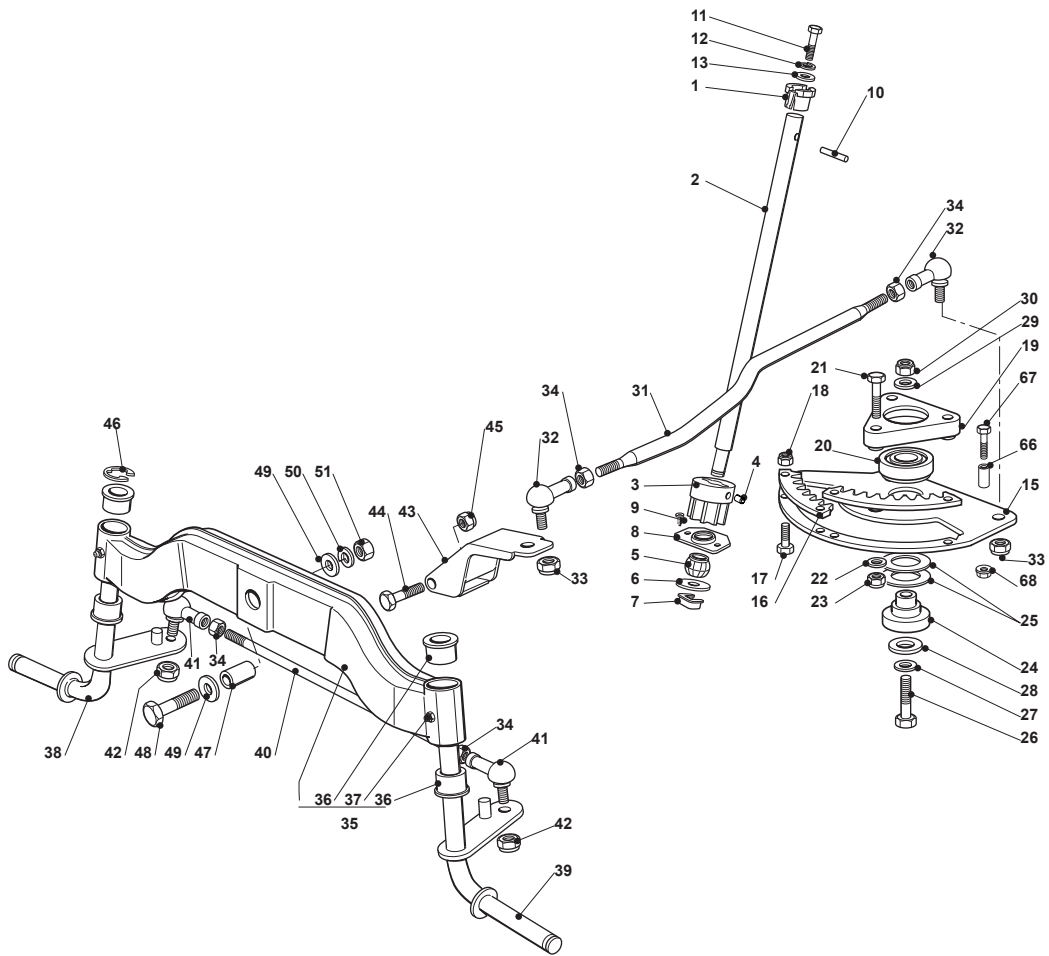

TX 102 HYDRO

Ride-on 102-122 Steering - 15"

Issue 13 - 2015

Fig.	Q.ty	Part No	Description	Notes
66	1	122167840/0	Spacer	
67	1	112691200/0	Screw	
68	1	112293201/0	Nut