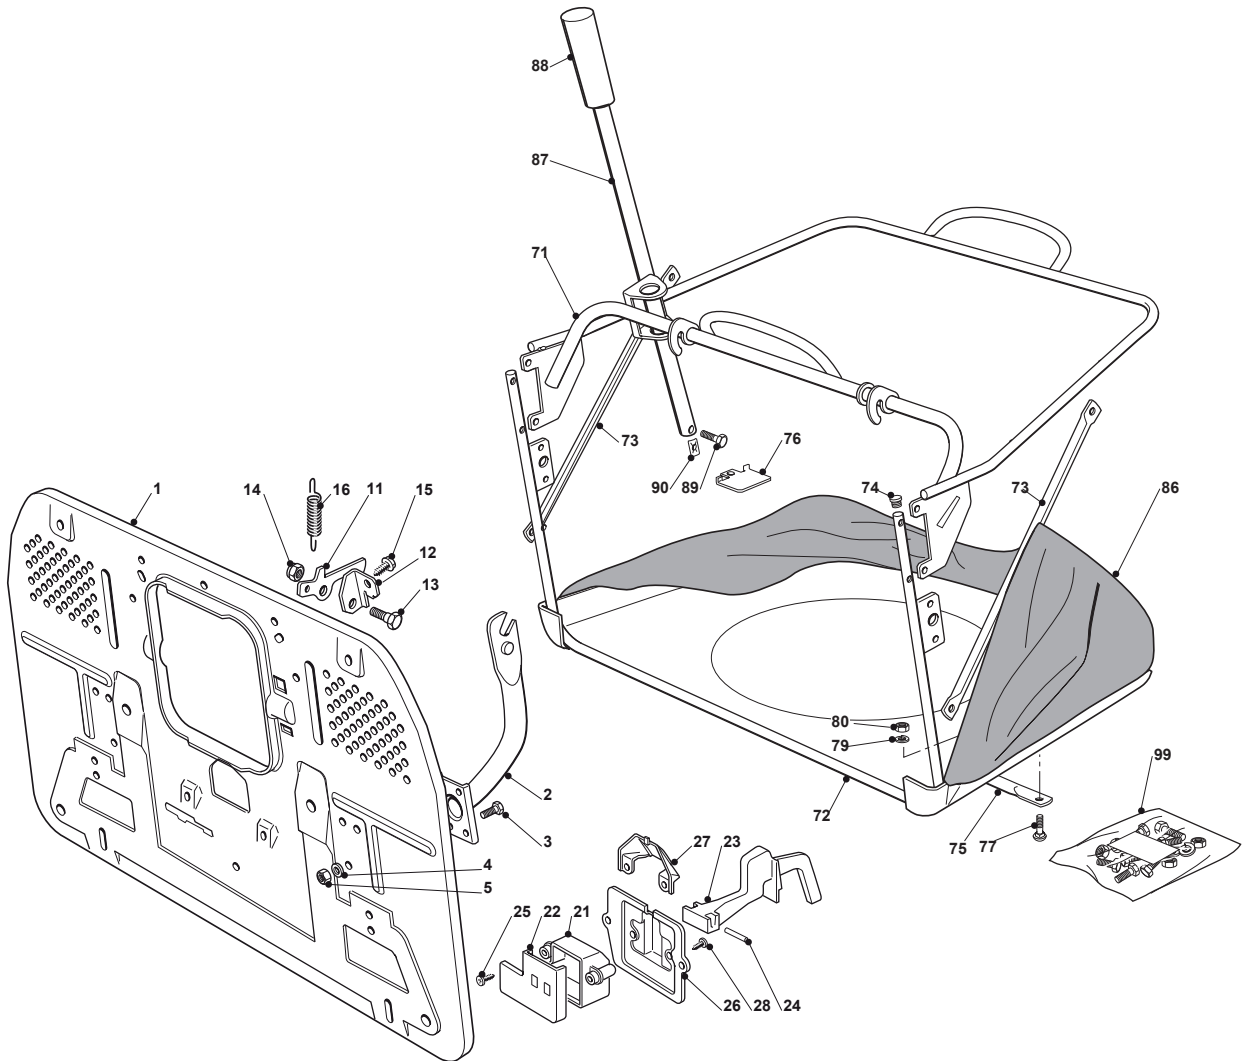

Fig.	Q.ty	Part No	Description	Notes
1	2	125033060/0	Washing Cutting Deck Connection	
2	2	119035000/0	Or Ring	
3	2	112500030/0	Rivet	
9	1	382108016/1	Conveyor	
10	2	325774373/0	Clamp	
11	1	325060144/0	Right Belt Protection Carter	
12	1	325060145/0	Left Belt Protection	
13	2	325774267/0	Clamp	
14	2	325774423/0	Clamp	
15	1	325774425/0	Clamp	
16	1	325774421/0	Clamp	