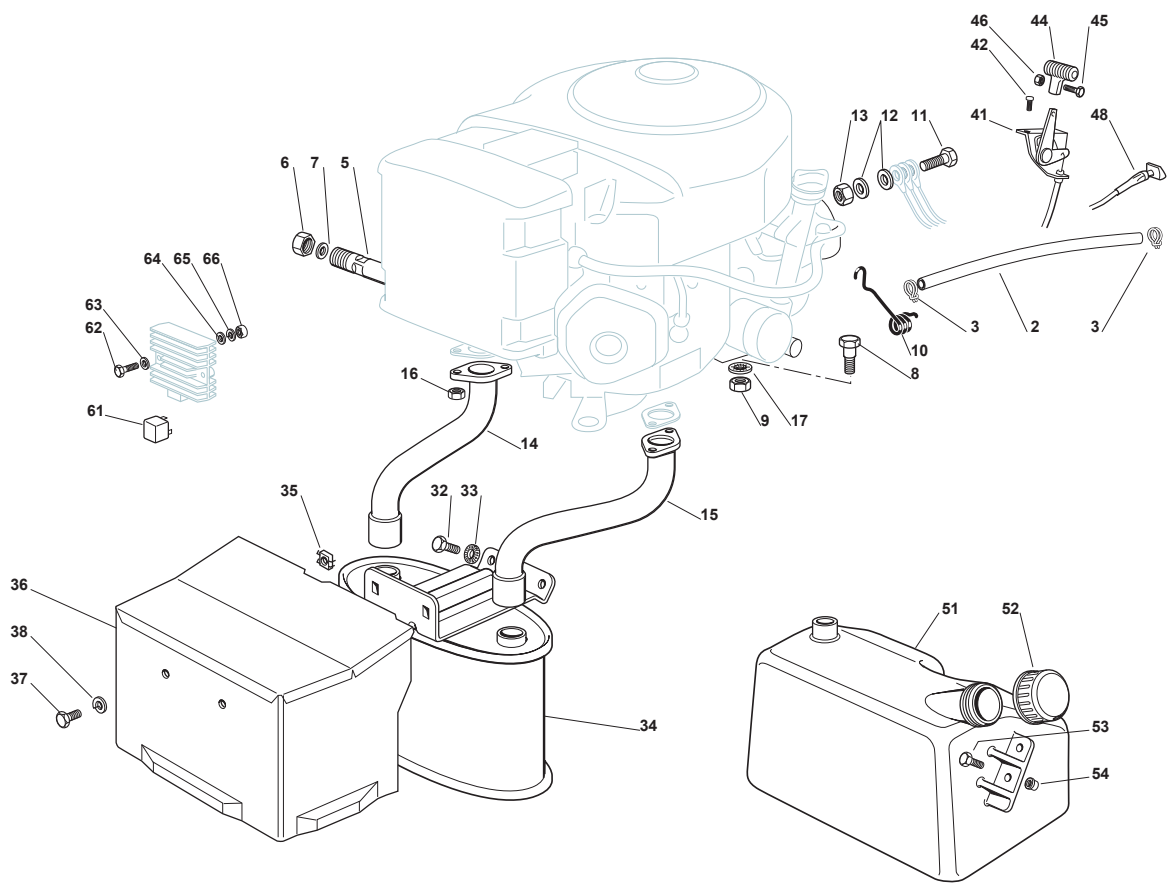

Fig.	Q.ty	Part No	Description	Notes
2	1	325869027/1	Connecting Tube	
3	2	118375051/1	Fair Led	
5	1	112735599/0	Screw	
6	1	112540260/0	Grower	
7	4	112691115/0	Screw	
8	4	112154210/0	Nut	
9	1	125598052/0	Oil Discharge Extension	
10	1	118737849/0	Plug	
11	1	118401001/1	Oil Seal	
12	1	118738221/0	Exhaust Tube Right	
13	1	118738222/0	Right Exhaust Connection	
14	1	127430562/0	Spring	
31	1	182750003/0	Muffler Assy	
32	2	112793102/0	Screw	
33	2	112540260/0	Grower	
34	2	112360425/0	Nut	
35	1	382598005/2	Muffler Protection	
36	2	112792611/0	Screw	
37	2	112583500/0	Grower	
41	1	182000201/2	Accelerator	
42	2	125943012/0	Screw	
44	1	125394501/0	Knob	
45	1	112726388/0	Screw	
46	1	112290800/0	Nut	
48	1	125090001/2	Choke Control	
51	1	125735110/3	Tank	without fuel level
51	1	325735111/3	Tank	with fuel level
52	1	125795000/1	Fuel Cap	
53	2	112788910/0	Screw	
54	2	112500092/0	Rivet	
61	1	133567000/0	Relay	
62	2	112791500/0	Screw	
63	2	112521330/0	Washer	
64	2	112521330/0	Washer	
65	2	112582100/0	Grower	
66	2	112292100/0	Nut	