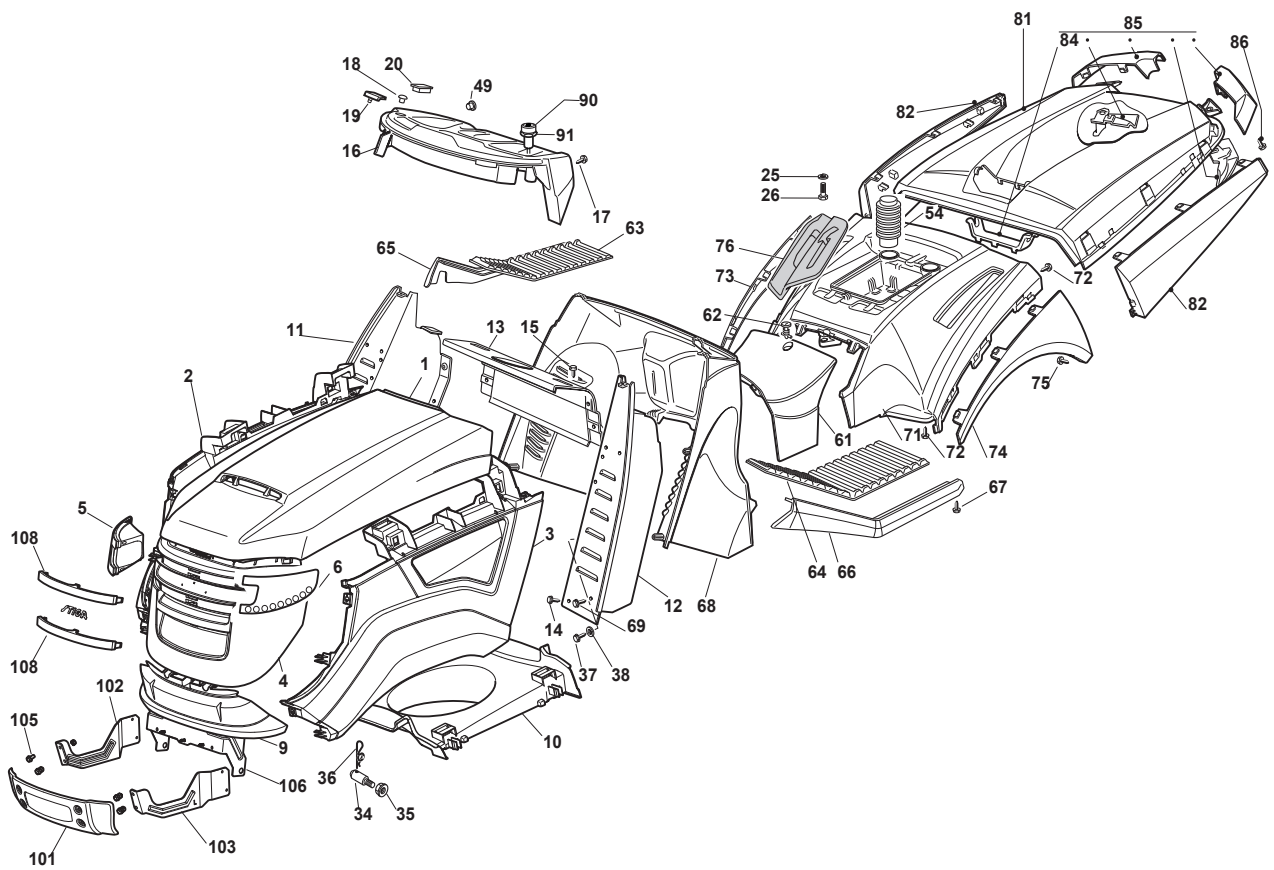

Fig.	Q.ty	Part No	Description	Notes
1	1	325076866/0	Upper Engine Hood, Yellow	
2	1	382394646/0	Side Hood, Left	
3	1	382394645/0	Side Hood, Right	
4	1	325076953/0	Grey Hood, Front Lower Grey Hood, Front	
5	1	382185500/1	Right Grill	
6	1	382185501/1	Left Grill	
8	6	112735403/0	Screw	
9	1	325076959/0	Lower Grey Hood, Front	
10	1	325108031/0	Conveyor	
11	1	382785022/9	Right Dashboard Support	
12	1	382785021/8	Left Dashboard Support	
13	1	382785137/0	Central Dashboard Support	
14	2	112735110/0	Screw	
15	4	112735110/0	Screw	
16	1	325120253/0	Dashboard, Black	
16	1	325120254/0	Dashboard, Black (Cruise Control)	
17	4	112728440/0	Screw	
18	2	125120200/0	Cap	
19	2	125260000/0	Grommet	
20	1	325120234/0	Cap	
21	1	112620299/0	Elastic Pin	
25	4	112583500/0	Grower	
26	4	112793102/0	Screw	
34	2	125510068/0	Pin	
35	2	112293201/0	Nut	
36	1	124487998/0	Cotter Pin	
37	2	112731350/0	Screw	
38	2	112521330/0	Washer	
49	1	325120233/0	Cap	
54	2	325737002/0	Hood	
61	1	325110466/0	Grey Central Cover	
62	1	125580020/2	Stake	
63	1	325110278/1	Right Footboard Cover	
64	1	325110279/0	Left Footboard Cover	
65	1	325599018/0	Left, Footboard Profile	
66	1	325599017/0	Right, Footboard Profile	
67	6	112731580/0	Screw	
68	1	325785449/0	Black Dashboard Support	
69	7	112735403/0	Screw	
71	1	325109754/0	Yellow Wheels Cover	
72	4	112735402/0	Screw	
73	1	325109793/0	Right Wheel Cover	
74	1	325109794/0	Left Wheel Cover	
75	2	112728686/0	Screw	
76	1	325207129/0	Cover, Can Holder Tcx Hydro Black	
81	1	325110308/0	Grass-Catcher Cover	
82	1	382110299/0	Side Profil Assy	
84	1	325394009/0	Handle Cover	
85	1	382110300/0	Angular Support Assy	
86	4	112735403/0	Screw	
90	1	325605003/0	Button	