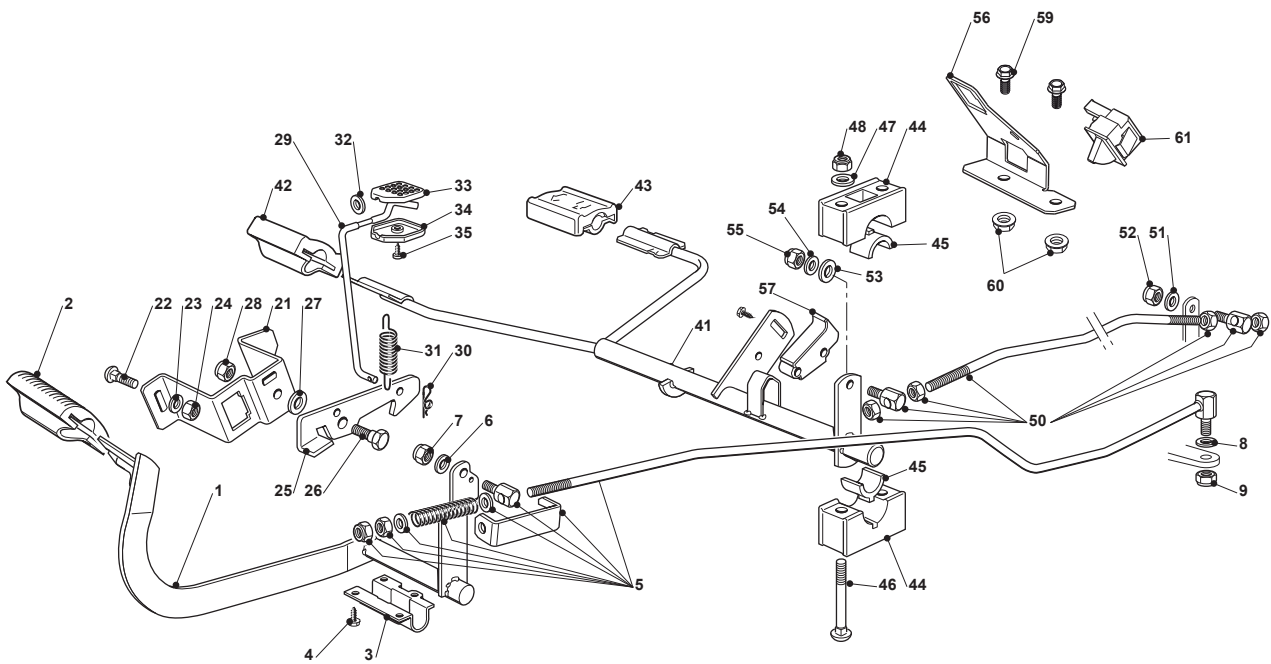

Fig.	Q.ty	Part No	Description	Notes
1	1	382500011/2	Pedal	
2	1	325110416/0	Clamp Cover	
3	1	325547081/2	Plate	
4	4	112731601/0	Screw	
5	1	382000582/0	Rod	
6	1	112521350/0	Washer	
7	1	112155000/0	Nut	
8	2	112521360/0	Washer	
9	1	112155000/0	Nut	
21	1	325785143/1	Support	
22	2	112815210/0	Screw	
23	1	112523040/0	Washer	
24	2	112154510/0	Nut	
25	1	325253001/0	Hook	
26	1	122524970/2	Fulcrum Pin	
27	1	325670011/0	Antifriction Washer	
28	1	112155000/0	Nut	
29	1	125033097/0	Rod	
30	1	124487997/0	Cotter Pin	
31	1	125430213/0	Spring	
32	1	112523040/0	Washer	
33	1	325592001/0	Knob	
34	1	325592002/0	Knob	
35	1	112727815/0	Screw	
41	1	382000391/1	Drive Pedal	
42	1	325110417/0	Clamp Cover Front	
43	1	325110418/0	Clamp Cover Rear	
44	4	325785354/0	Support	
45	4	325034003/0	Brass	
46	4	112815271/0	Screw	
47	4	112523040/0	Washer	
48	4	112154510/0	Nut	
50	1	382000579/0	Rod	
51	1	112523040/0	Washer	
52	1	112154510/0	Nut	
53	1	112521360/0	Washer	
54	1	112523040/0	Washer	
55	1	112154510/0	Nut	
56	1	325785481/0	Micro Switch Bracket	
57	1	325060034/1	Cam	
58	1	112735404/0	Screw	
59	2	112793102/0	Screw	
60	2	112293201/0	Nut	
61	1	119410614/0	Microswitch	