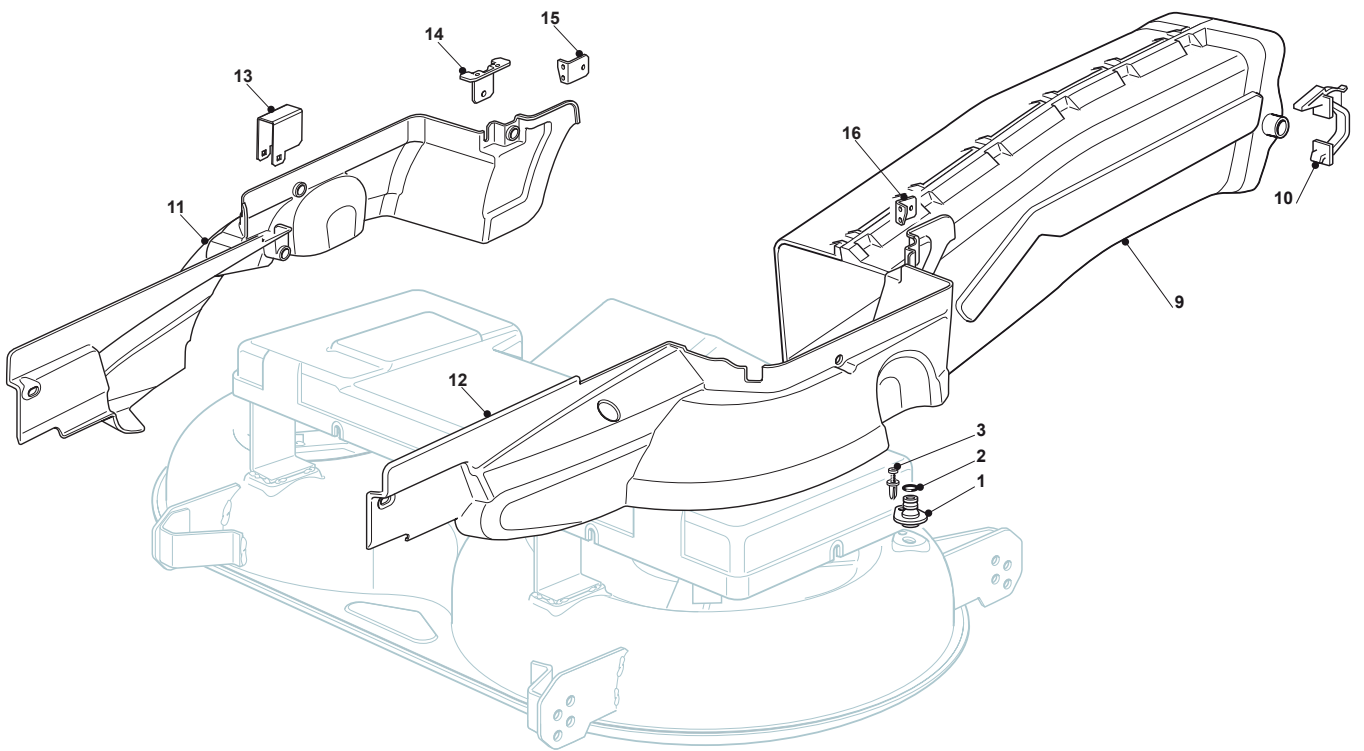

Fig.	Q.ty	Part No	Description	Notes
1	1	382564153/0	Cutting Plate Grey	Grey
1	1	382564131/0	Cutting Plate Black	Black
1	1	382564132/0	Cutting Plate Red	Red
1	1	382564133/0	Cutting Plate Yellow	Yellow
2	2	125033060/0	Washing Cutting Deck Connection	
3	2	119035000/0	Or Ring	
4	2	112500030/0	Rivet	
8	1	382207200/1	Flange Assy	
9	1	382207201/2	Support Shaft Tc	
10	1	125020800/1	Main Blade Shaft	
11	1	125020801/2	Secondary Blade Shaft	
13	4	119216032/0	Bearing	
14	2	325160501/0	Dust Cover Disc	
15	2	112609260/0	Seeger	
16	6	112818700/0	Screw	
17	6	112154210/0	Nut	
18	2	125463200/0	Blade Hub	
19	2	112139100/0	Key	
20	1	182004348/0	Right Mulching Blade	
21	1	182004347/0	Left Blade Mulching, Winged	
22	2	122160400/0	Elastic Disc	
23	2	112523080/0	Washer	
24	1	112735694/0	Screw	
25	1	112735695/1	Screw	
26	2	182700003/0	Anti Scalp Wheel	
27	2	125510072/0	Pin	
28	2	112692050/0	Screw	
29	2	112523060/0	Washer	
30	2	112293201/0	Nut	
31	2	182700004/0	Anti Scalp Wheel	
32	2	125510121/0	Pin	
33	2	122450115/0	Spring	
34	2	112000930/0	Benzing Ring	
41	1	182004341/1	Right Blade, Winged	
42	1	182004340/1	Left Blade, Winged	
51	1	325140100/0	Deflector	
52	2	112815210/0	Screw	
53	2	125038002/1	Bushing	
54	2	112154510/0	Nut	