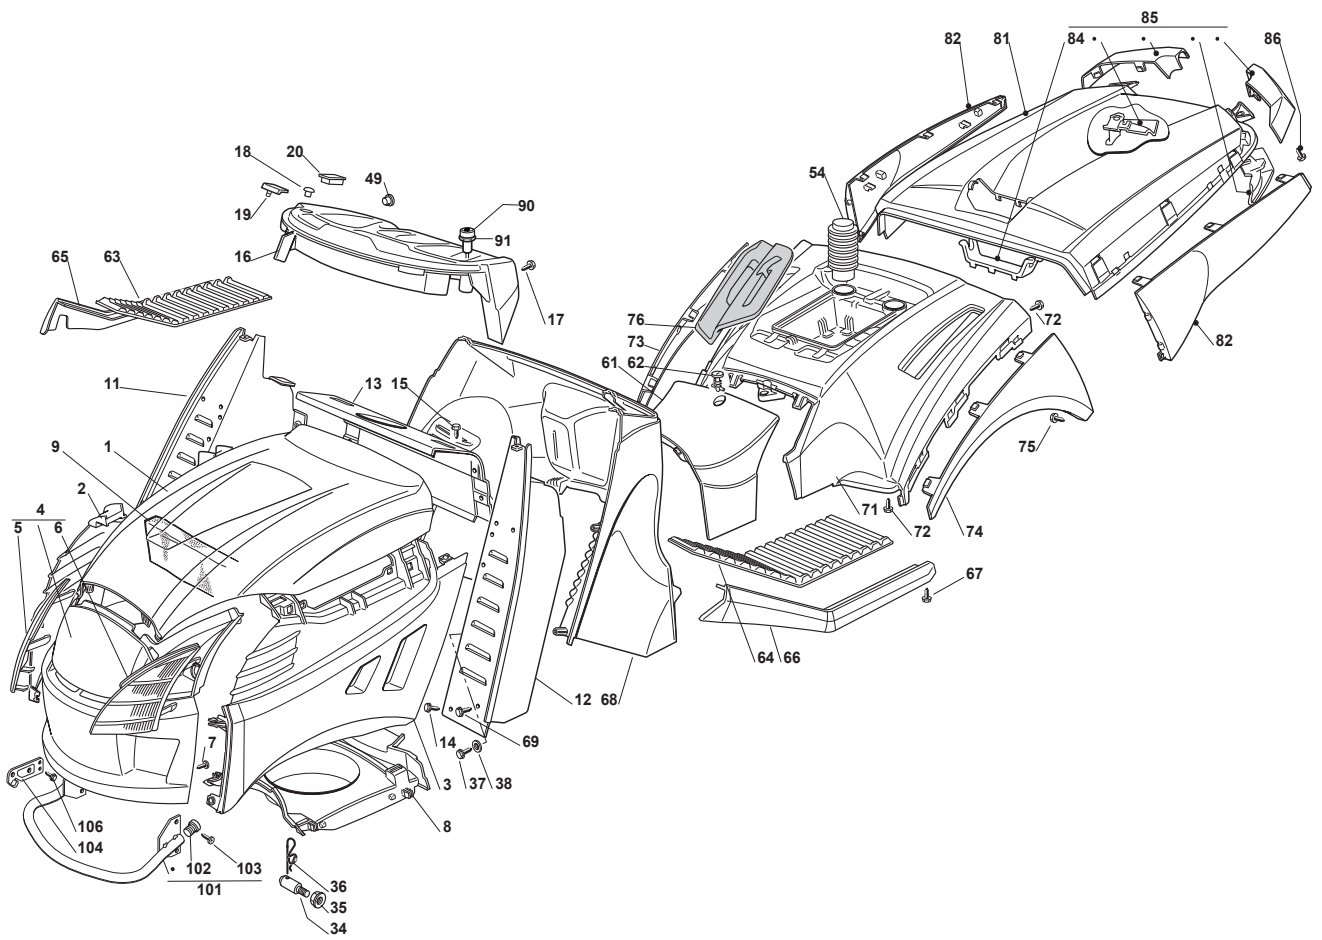

TX 102 HYDRO

Ride-on 102-122 Body

Issue 13 - 2015

Fig.	Q.ty	Part No	Description	Notes
101	1	382869019/0	Muffler Protection	
102	2	118737857/0	Cap	
103	4	112734995/0	Screw	
104	2	325547109/2	Plate	
106	4	112731580/0	Screw