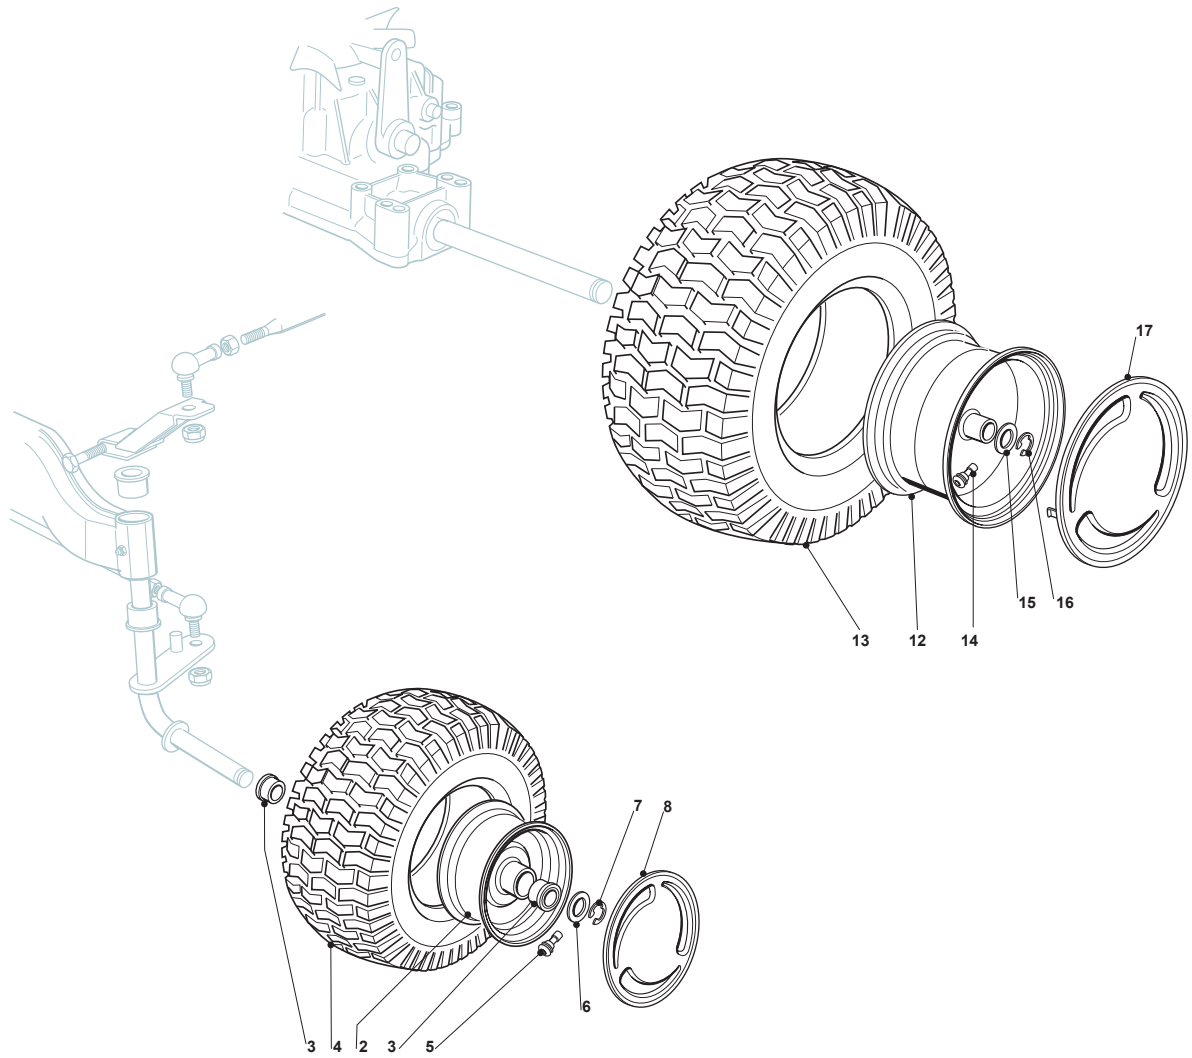

Fig.	Q.ty	Part No	Description	Notes
2	2	182000598/0	Rimm	
3	4	125122200/2	Bearing	
4	2	125590014/0	Tyre	13"
4	2	127590066/0	Tyre	15"
5	2	125950000/0	Valve	
6	2	125670005/1	Washer	
7	2	112001000/0	Benzing Ring	
8	2	122110230/0	Hub Cover	
8	2	322110239/0	Hub Cover	
12	2	182000599/0	Rimm	
13	2	125590015/0	Tyre	
14	2	125950000/0	Valve	
15	2	125670005/1	Washer	
16	2	112001010/0	Benzing Ring	
17	2	322110239/0	Hub Cover	
17	2	122110230/0	Hub Cover	