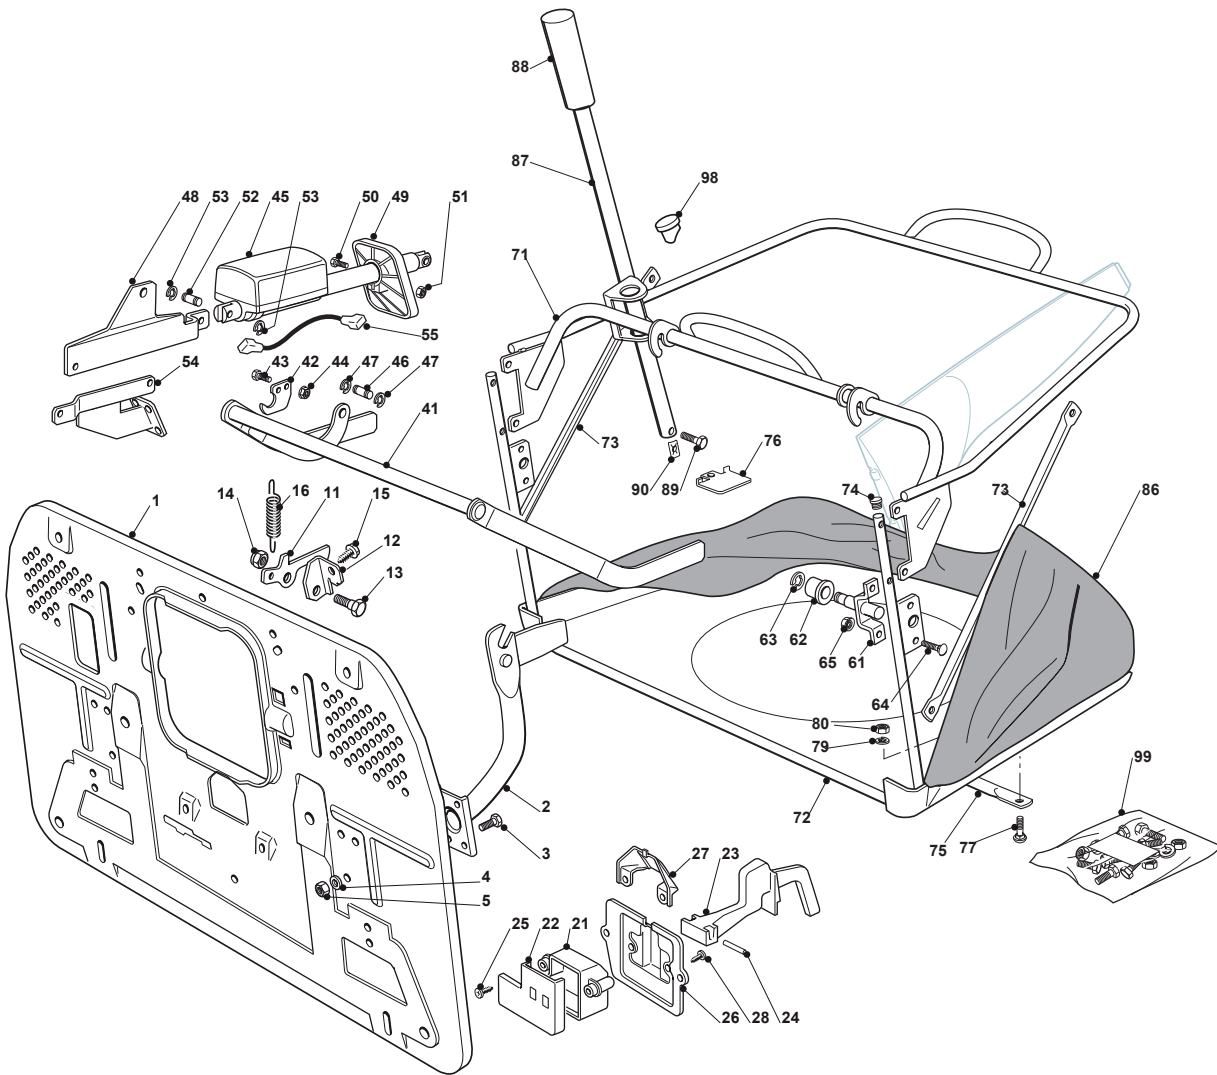

Fig.	Q.ty	Part No	Description	Notes
1	1	382547053/0	Plate	
2	2	382774245/0	Support	
3	6	112793102/0	Screw	
4	6	112523060/0	Washer	
5	6	112293201/0	Nut	
11	1	325774417/0	Clamp	
12	1	325755031/0	Clamp	
13	1	125510080/0	Pin	
14	1	112292102/0	Nut	
15	1	112735122/0	Screw	
16	1	127430579/0	Clutch Spring	
21	1	125600041/0	Grassc.Full Micro Protection	
22	1	125600042/0	Grasscatcher Micro Prot Cover	
23	1	125318124/0	Full Grassc. Microswtich Cover	
24	1	112400030/0	Pin	
25	1	112728510/0	Screw	
26	1	325785272/0	Micro Protection	
27	1	125600048/0	Empty Micro Grassc.Protection Cover	
28	2	112728450/0	Screw	
41	1	82000507/0	Axle	
42	2	325774317/0	Grasscatcher Lifting Axle Clam	
43	4	112815210/0	Screw	
44	4	112154510/0	Nut	
45	1	118001000/0	Actuator	
46	1	125510083/0	Pin	
47	2	112000955/0	Benzing Ring	
48	1	325785197/0	Actuator Support	
49	1	325600060/0	Protection	
50	1	112727795/0	Screw	
51	1	112154330/0	Nut	
52	1	125510083/0	Pin	
53	2	112000955/0	Benzing Ring	
54	1	382650209/0	Stiffening	
55	1	125065030/0	Connecting Cable	
61	2	382785147/0	Support	
62	2	125690001/0	Roll	
63	2	112000956/0	Benzing Ring	
64	4	112818690/0	Screw	
65	4	112293201/0	Nut	
71	1	382800123/1	Upper Frame	
72	1	382800089/1	Front Frame	
73	2	325650117/0	Stiffening	
74	2	118566111/0	Cap	
75	1	382650043/0	Lower Stiffening	
76	1	325547131/0	Plate	
77	6	112815210/0	Screw	
79	2	112521330/0	Washer	
80	2	112154510/0	Nut	
86	1	182105948/0	Grasscatcher	
87	1	125869029/1	Grasscatcher Lifting Tube	
88	1	125394508/0	Knob	