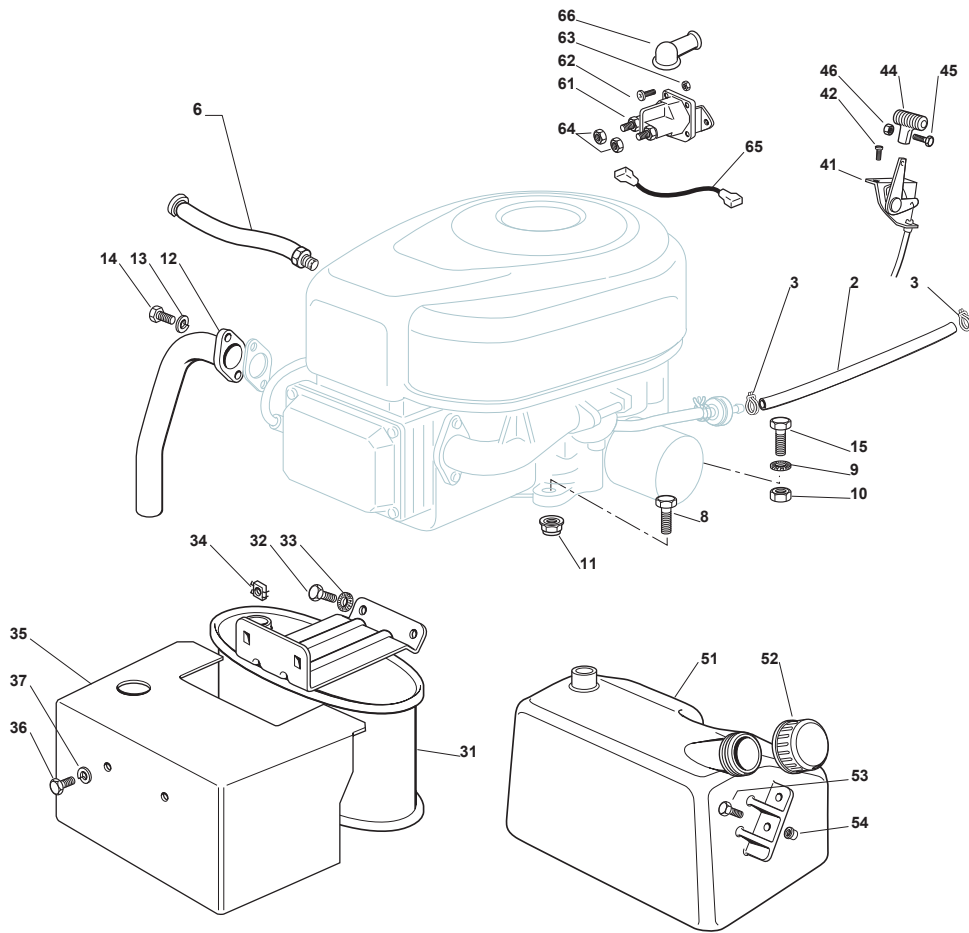

Fig.	Q.ty	Part No	Description	Notes
70	1	125033091/0	Rod	
71	1	124487995/0	Cotter Pin	
72	1	125430232/0	Spring	
73	1	325605002/0	Button	
74	1	112726389/0	Screw	
75	1	112290800/0	Nut	
76	1	325060050/0	Cam	
77	1	112789100/0	Screw	
78	2	112154330/0	Nut	
79	2	325755071/0	Angle Bracket	
80	1	325785479/0	Micro Switch Bracket	
81	2	112791400/0	Screw	
82	2	112292102/0	Nut	
83	1	119410614/0	Microswitch	

Fig.	Q.ty	Part No	Description	Notes
2	1	325869016/1	Connecting Tube	
3	2	118375051/1	Fair Led	
4	1	118738224/0	Exhaust Conn. Tube	
5	2	112583500/0	Grower	
6	2	112735530/0	Screw	
7	1	112691115/0	Screw	
8	1	112540260/0	Grower	
9	1	112154210/0	Nut	
12	1	1134-5827-01	Oil Drain Assy	
14	2	112793102/0	Screw	
15	2	112540260/0	Grower	
16	1	182750010/0	Muffler	
17	2	112360425/0	Nut	
18	1	382598009/2	Muffler Protection	
19	2	112792611/0	Screw	
20	2	112583500/0	Grower	
24	3	112154210/0	Nut	
25	3	112691100/0	Screw	
41	1	182000200/1	Throttle Cable	
42	2	125943012/0	Screw	
44	1	325592000/0	Knob	
45	1	112726388/0	Screw	
46	1	112290800/0	Nut	
51	1	125735110/3	Tank	
52	1	125795000/1	Fuel Cap	
53	2	112788910/0	Screw	
54	2	112500092/0	Rivet	
61	1	118736110/0	Starter Relay	
62	2	112791011/0	Screw	
63	2	112292102/0	Nut	
64	2	112360352/0	Nut	
65	1	125065017/0	Cable	
66	1	118564861/1	Protection	