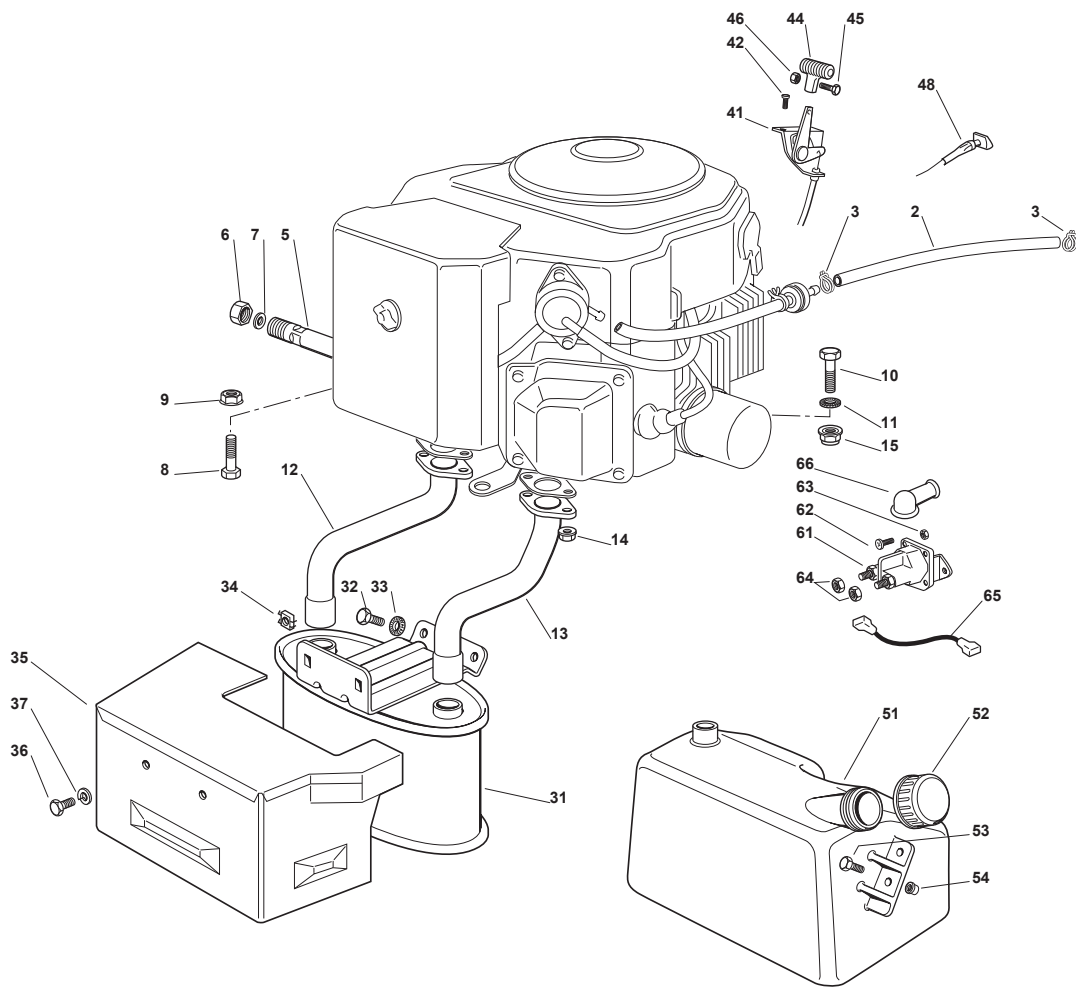

Fig.	Q.ty	Part No	Description	Notes
2	1	325869016/1	Connecting Tube	
3	2	118375051/1	Fair Led	
4	3	112735108/1	Screw	
5	1	112154210/0	Nut	
6	1	112691115/0	Screw	
7	1	112540260/0	Grower	
8	1	127598060/0	Oil Discharge Extension	
9	1	118737849/0	Plug	
10	1	118401001/1	Oil Seal	
11	1	118738227/0	Exhaust Pipe Kohler 16-18	
12	2	112735530/0	Screw	
13	2	112583500/0	Grower	
14	3	125160035/0	Spacer	
31	1	182750010/0	Muffler	
32	2	112793102/0	Screw	
33	2	112540260/0	Grower	
34	2	112360425/0	Nut	
35	1	382598029/0	Muffler Protection	
36	2	112792611/0	Screw	
37	2	112583500/0	Grower	
41	1	182000200/1	Throttle Cable	
42	2	125943012/0	Screw	
44	1	125394501/0	Knob	
45	1	112726388/0	Screw	
46	1	112290800/0	Nut	
51	1	125735110/3	Tank	without fuel level
51	1	325735111/3	Tank	with fuel level
52	1	125795000/1	Fuel Cap	
53	2	112788910/0	Screw	
54	2	112500092/0	Rivet	
61	1	118736110/0	Starter Relay	
62	2	112791011/0	Screw	
63	2	112292102/0	Nut	
64	2	112360352/0	Nut	
65	1	125065017/0	Cable	
66	1	118564861/1	Protection	