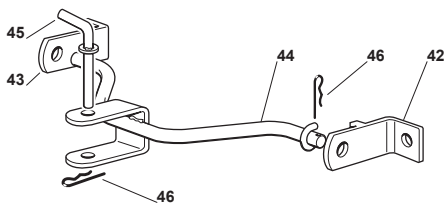

Fig.	Q.ty	Part No	Description	Notes
1	1	382722434/0	Cards + Guards (C)	
1	1	382722433/0	Cards + Guards (D)	
1	1	382722432/0	Cards + Guards (B)	
1	1	382722431/0	Cards + Guards (A)	
2	2	112521320/0	Washer	
3	2	112154330/0	Nut	
4	1	325031501/0	Deflector	
10	3	133500007/0	Fuse Carrier	For Electric Grassbag Lifting
10	2	133500007/0	Fuse Carrier	For Manual Grassbag Lifting
11	1	182040208/0	Cables Ass.Y	for HONDA Engine
11	1	182040203/0	Cables Ass.Y	for B&S-GGP-Kohler-Kawasaki Engines
12	1	118450072/0	Starting Switch	
13	1	118550136/0	Spacer	
14	1	118550135/0	Washer	
15	1	118400862/0	Ring Nut	
16	1	118210022/0	Starting Key	
17	1	118120002/1	Battery	
18	1	125430230/0	Spring	
31	3	119410615/0	Microswitch	
32	1	119410605/1	Microswitch	
36	1	118450060/1	Headlight Interrupt.	
38	1	118450068/0	Switch	
41	1	182040073/0	Lamp Holder	
42	2	133500030/0	Lamp Holder	
43	2	118459100/0	Lamp For Lights	
46	1	133500010/1	Plate	
47	1	112735170/0	Screw	
51	5	133320506/0	Fairlead	
52	1	133320504/0	Fairlead	
54	1	118564864/1	Protection	
55	1	125290001/0	Fuel Level Indicator	

Fig.	Q.ty	Part No	Description	Notes
2	1	382400003/1	Ejection Guard	
3	1	325869043/0	Rear Support	
4	2	118566112/0	Push Road	
5	2	112689515/0	Screw	
6	2	112154510/0	Nut	
7	2	125510022/0	Pin	
8	2	124487998/0	Cotter Pin	
9	1	124487999/0	Spring Pin	
22	1	125519997/1	Front Weight Tc	
23	3	112760520/0	Screw	
24	3	112155000/0	Nut	
42	1	382735502/0	Bracket	
43	1	325774213/0	Bracket	
44	1	382033105/1	Rod	
45	1	125510021/1	Hitch Pin	
46	2	124487999/0	Spring Pin	
51	1	182180050/0	Battery Charger	CE Plugg
51	1	182180052/0	Battery Charger	UK Plugg
72	1	325140097/0	Deflector	
73	1	325394005/0	Handle	
74	1	125510077/0	Pin	
75	1	125430245/0	Spring	
76	1	112735405/0	Screw	
77	1	325280000/1	Handgrip	
78	1	125840011/1	Tie Rod	
79	2	125253004/0	Mulch.Kit Fixing Hook	