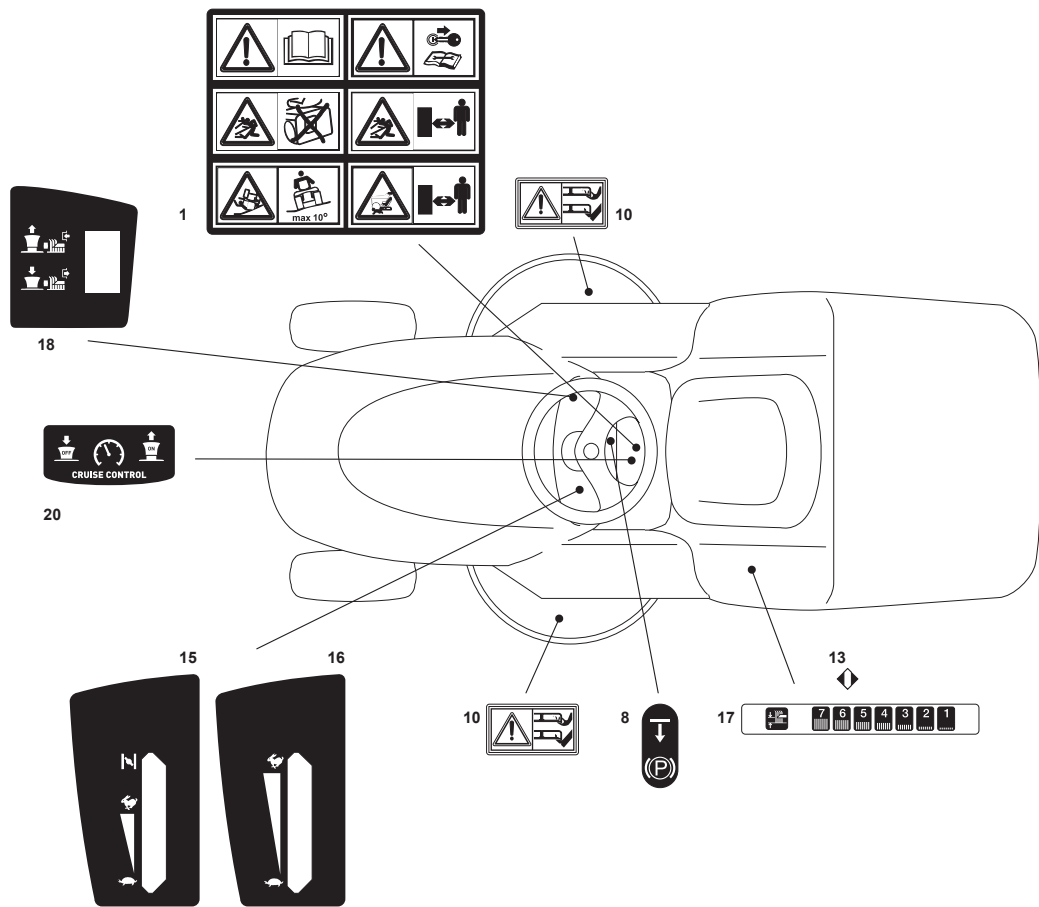

Fig.	Q.ty	Part No	Description	Notes
2	1	382400003/1	Ejection Guard	
3	1	325869043/0	Rear Support	
4	2	118566112/0	Push Road	
5	2	112689515/0	Screw	
6	2	112154510/0	Nut	
7	2	125510022/0	Pin	
8	2	124487998/0	Cotter Pin	
9	1	124487999/0	Spring Pin	
22	1	125519997/1	Front Weight Tc	
23	3	112760520/0	Screw	
24	3	112155000/0	Nut	
42	1	382735502/0	Bracket	
43	1	325774213/0	Bracket	
44	1	382033105/1	Rod	
45	1	125510021/1	Hitch Pin	
46	2	124487999/0	Spring Pin	
51	1	182180050/0	Battery Charger	CE Plugg
51	1	182180052/0	Battery Charger	UK Plugg
72	1	325140097/0	Deflector	
73	1	325394005/0	Handle	
74	1	125510077/0	Pin	
75	1	125430245/0	Spring	
76	1	112735405/0	Screw	
77	1	325280000/1	Handgrip	
78	1	125840011/1	Tie Rod	
79	2	125253004/0	Mulch.Kit Fixing Hook	