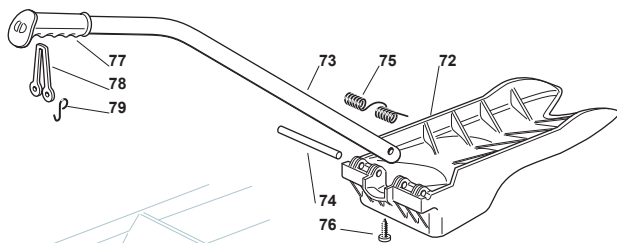

Fig.	Q.ty	Part No	Description	Notes
2	1	382400003/1	Ejection Guard	
3	1	325869043/0	Rear Support	
4	2	118566112/0	Push Road	
5	2	112689515/0	Screw	
6	2	112154510/0	Nut	
7	2	125510022/0	Pin	
8	2	124487998/0	Cotter Pin	
9	1	124487999/0	Spring Pin	
22	1	125519997/1	Front Weight Tc	
23	3	112760520/0	Screw	
24	3	112155000/0	Nut	
42	1	382735502/0	Bracket	
43	1	325774213/0	Bracket	
44	1	382033105/1	Rod	
45	1	125510021/1	Hitch Pin	
46	2	124487999/0	Spring Pin	
51	1	182180050/0	Battery Charger	CE Plugg
51	1	182180052/0	Battery Charger	UK Plugg
72	1	325140097/0	Deflector	
73	1	325394005/0	Handle	
74	1	125510077/0	Pin	
75	1	125430245/0	Spring	
76	1	112735405/0	Screw	
77	1	325280000/1	Handgrip	
78	1	125840011/1	Tie Rod	
79	2	125253004/0	Mulch.Kit Fixing Hook	