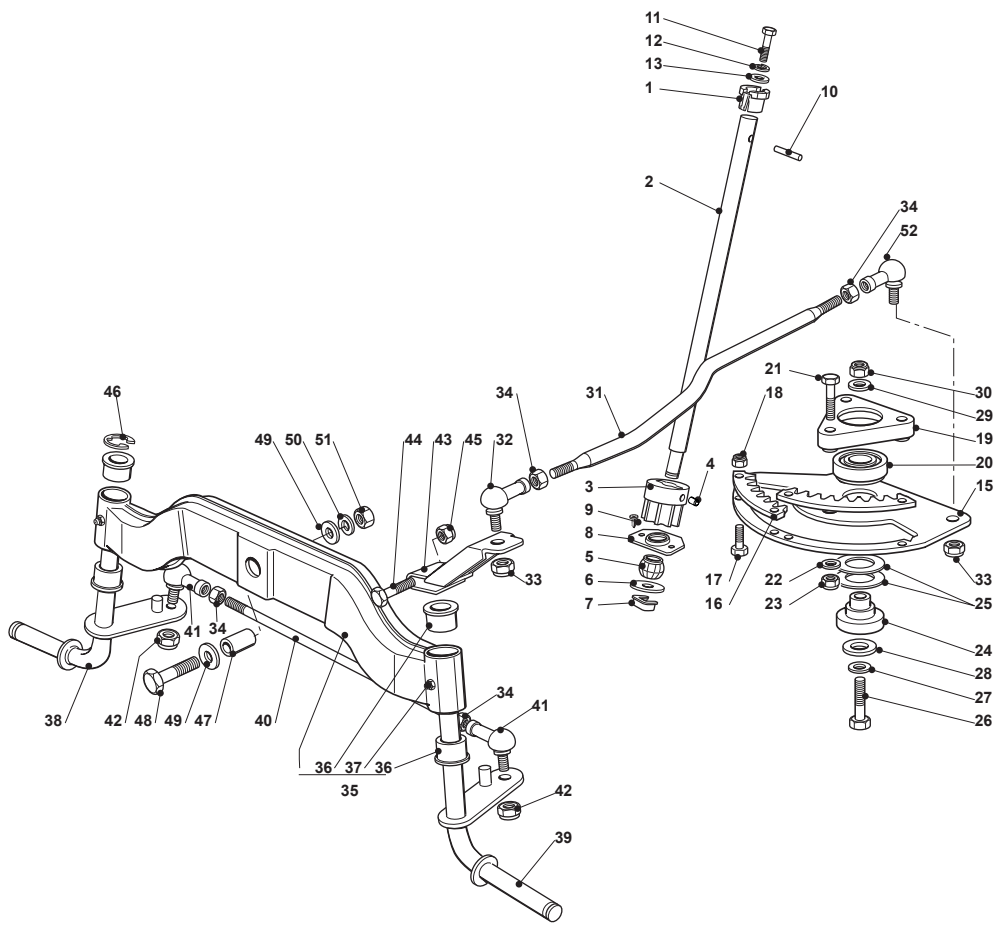

Fig.	Q.ty	Part No	Description	Notes
83	2	122524970/2	Fulcrum Pin	
84	2	112155010/0	Nut	
85	1	325785147/2	Seat Support	
86	1	325318303/0	Stop Lever	
87	1	125510000/0	Pin	
88	1	125430202/1	Spring	
89	2	112604897/0	Elastic Washer	
90	1	125430285/0	Spring	
91	1	112789000/0	Screw	
92	1	112154330/0	Nut	
93	1	325060049/0	Seat Switch Cam	
94	2	112815050/0	Screw	
95	4	112521320/0	Washer	
96	2	112154330/0	Nut	
97	1	325755025/1	Bracket	
98	2	112735110/0	Screw	
99	2	112437502/0	Plate	
100	1	325430255/0	Spring	
101	2	125510119/0	Tie Rod	
102	2	124487997/0	Cotter Pin	
103	2	125510040/1	Pin	
104	2	112155000/0	Nut	
105	2	112155000/0	Nut	

Fig.	Q.ty	Part No	Description	Notes
1	1	325038004/0	Bushing	
2	1	125520010/0	Steering Column	
3	1	125570004/0	Pinion	
4	1	112714300/0	Dowel	
5	1	325743000/0	Joint	
6	1	112521370/0	Washer	
7	1	112436030/0	Plate	
8	1	325785213/1	Support	
9	2	112729601/1	Screw	
10	1	112620250/0	Pin	
11	1	112691800/0	Screw	
12	1	112583500/0	Grower	
13	1	112523060/0	Washer	
15	1	325735523/0	Steering Sector	
16	2	325150000/0	Rack	
17	4	112791213/1	Screw	
18	4	112154510/0	Nut	
19	1	325774453/0	Clamp	
20	1	119216047/0	Bearing	
21	3	112691100/0	Screw	
22	3	112523060/0	Washer	
23	3	112155000/0	Nut	
24	1	125510120/0	Support	
25	2	322672153/0	Antifriction Washer	
26	1	112692395/0	Screw	
27	1	112523080/0	Washer	
28	1	112521390/0	Washer	
29	1	112523080/0	Washer	
30	1	112156602/0	Nut	
31	1	125033003/1	Steering Rod	
32	2	122746600/0	Joint	
32	2	122746616/0	Joint	
33	2	122746609/0	Joint	
34	4	112156602/0	Nut	
35	1	382034001/3	Equalizer With Bush And Lubricator	
36	4	125034002/1	Bushing	
37	2	112379511/0	Grease Dispenser	
38	1	382230349/0	Right Stub Axle	
39	1	382230348/0	Left Stub Axle	
40	1	325840001/0	Tie Rod	
41	2	122746616/0	Joint	
42	2	112156602/0	Nut	
43	1	382318101/0	Lever Ass.Y	
44	1	112691700/0	Screw	
45	1	112155000/0	Nut	
46	1	112001000/0	Benzing Ring	
47	1	125160005/0	Spacer	
48	1	112694100/0	Screw	
49	2	112521390/0	Washer	
50	1	112587900/0	Grower	
51	1	112295800/0	Nut	