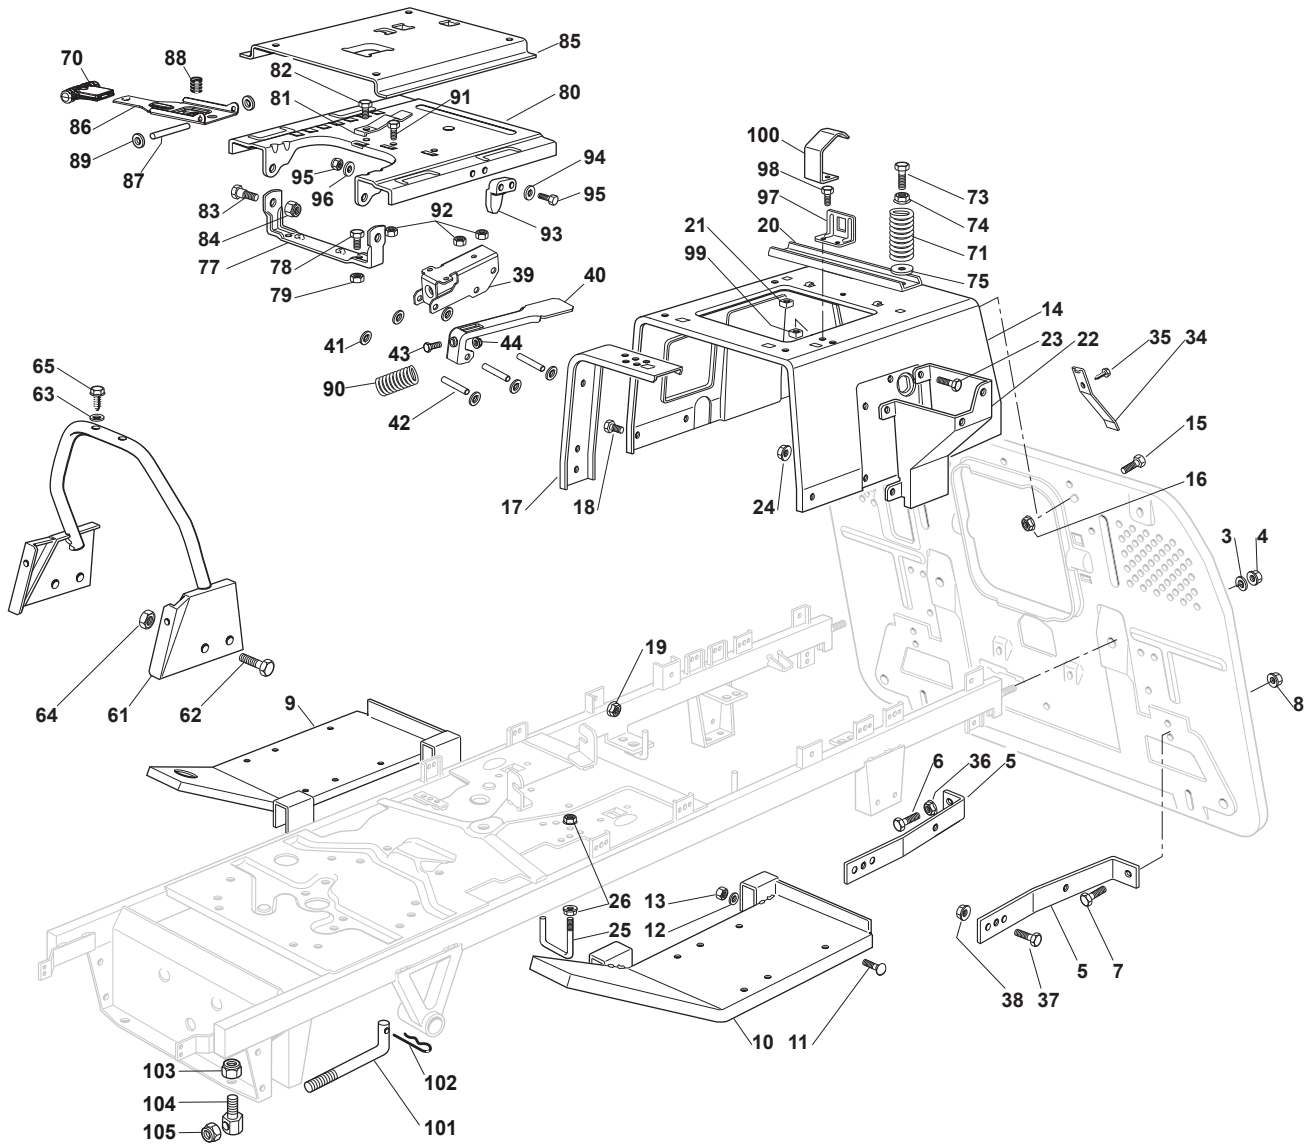

Fig.	Q.ty	Part No	Description	Notes
3	2	112585100/0	Washer	
4	2	112295200/0	Nut	
5	2	325774273/1	Stiffening	
6	1	112691100/0	Screw	
7	3	112793102/0	Screw	
8	4	112293201/0	Nut	
9	1	382510041/2	Right Footboard Support	
10	1	382510043/2	Left Footboard Support	
11	4	112815245/0	Screw	
12	4	112523040/0	Washer	
13	4	112154510/0	Nut	
14	1	325785133/5	Seat Support	
15	5	112791011/0	Screw	
16	5	112292102/0	Nut	
17	2	325650065/0	Stiffening	
18	6	112791011/0	Screw	
19	6	112292102/0	Nut	
20	1	325650067/0	Stiffening	
21	2	112360420/0	Nut	
22	1	325785137/1	Support	
23	4	112791011/0	Screw	
24	4	112292102/0	Nut	
25	1	125580019/0	Belt Guide Peg	
26	2	112292102/0	Nut	
34	1	125430238/1	Spring	
35	1	112731580/0	Screw	
36	1	112293200/0	Nut	
37	2	112793102/0	Screw	
38	2	112293201/0	Nut	
39	1	325774575/0	Fulcrum Clamp	
40	1	325318327/0	Lever	
41	6	112604896/0	Crown Fastener	
42	3	122517866/0	Pin	
43	1	112735661/0	Screw	
44	1	112154510/0	Nut	
61	1	382650045/0	Chassis	
62	4	112792611/0	Screw	
63	2	112521330/0	Washer	
64	4	112292102/0	Nut	
65	2	112731350/0	Screw	
70	1	322394505/0	Knob	
71	2	125430257/1	Spring	
73	2	125943001/1	Screw	
74	2	112293201/0	Nut	
75	2	112523070/0	Washer	
77	1	382774207/0	Seat Clamp Support	
78	2	112792611/0	Screw	
79	2	112293201/0	Nut	
80	1	325785149/3	Fixed Seat Support	
81	1	125430203/1	Spring	
82	1	112731580/0	Screw	

Fig.	Q.ty	Part No	Description	Notes
83	2	122524970/2	Fulcrum Pin	
84	2	112155010/0	Nut	
85	1	325785147/2	Seat Support	
86	1	325318303/0	Stop Lever	
87	1	125510000/0	Pin	
88	1	125430202/1	Spring	
89	2	112604897/0	Elastic Washer	
90	1	125430285/0	Spring	
91	1	112789000/0	Screw	
92	1	112154330/0	Nut	
93	1	325060049/0	Seat Switch Cam	
94	2	112815050/0	Screw	
95	4	112521320/0	Washer	
96	2	112154330/0	Nut	
97	1	325755025/1	Bracket	
98	2	112735110/0	Screw	
99	2	112437502/0	Plate	
100	1	325430255/0	Spring	
101	2	125510119/0	Tie Rod	
102	2	124487997/0	Cotter Pin	
103	2	125510040/1	Pin	
104	2	112155000/0	Nut	
105	2	112155000/0	Nut	