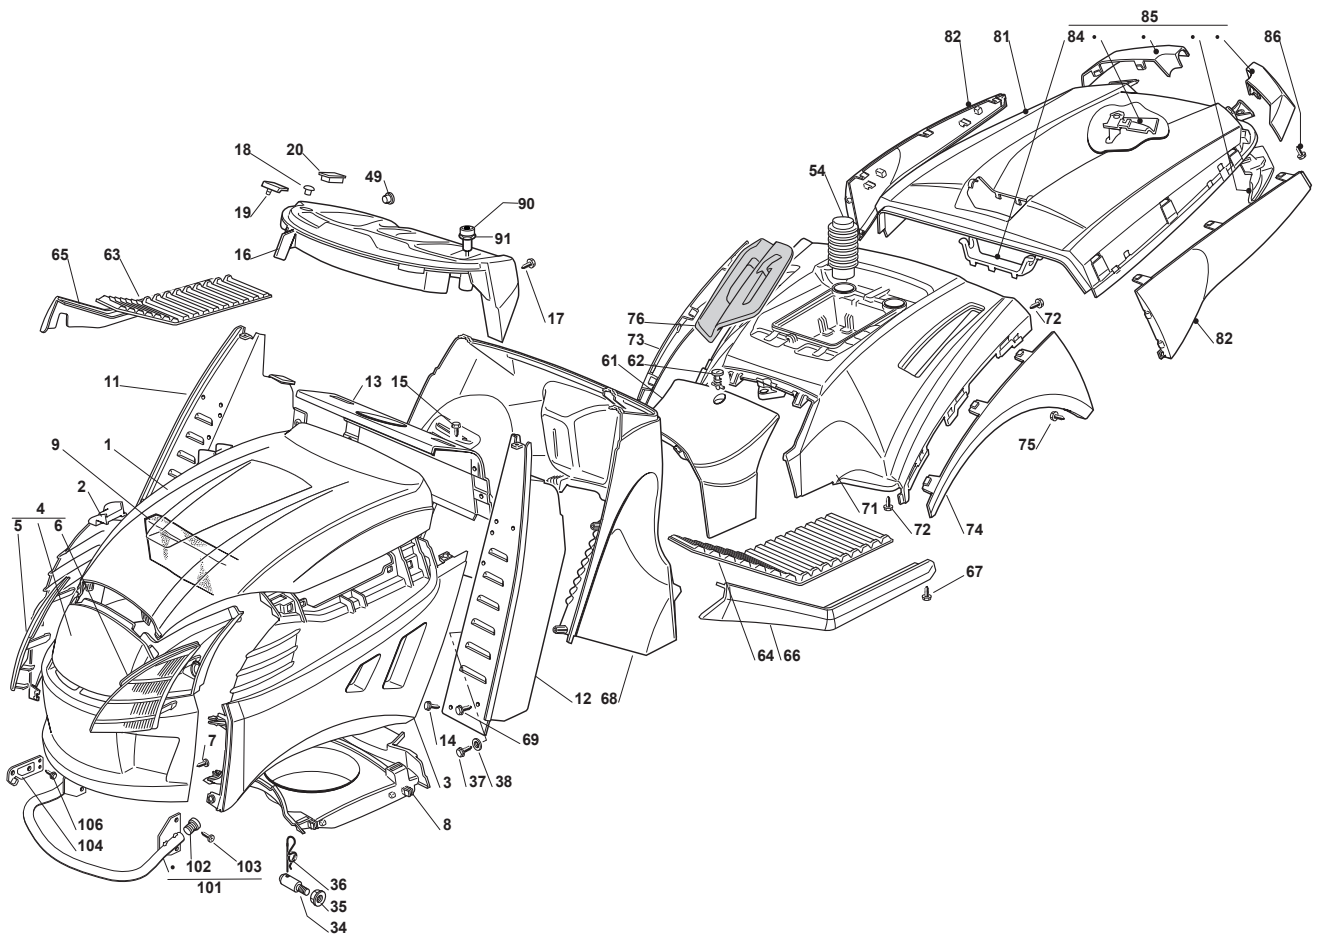

Fig.	Q.ty	Part No	Description	Notes
83	2	122524970/2	Fulcrum Pin	
84	2	112155010/0	Nut	
85	1	325785147/2	Seat Support	
86	1	325318303/0	Stop Lever	
87	1	125510000/0	Pin	
88	1	125430202/1	Spring	
89	2	112604897/0	Elastic Washer	
90	1	125430285/0	Spring	
91	1	112789000/0	Screw	
92	1	112154330/0	Nut	
93	1	325060049/0	Seat Switch Cam	
94	2	112815050/0	Screw	
95	4	112521320/0	Washer	
96	2	112154330/0	Nut	
97	1	325755025/1	Bracket	
98	2	112735110/0	Screw	
99	2	112437502/0	Plate	
100	1	325430255/0	Spring	
101	2	125510119/0	Tie Rod	
102	2	124487997/0	Cotter Pin	
103	2	125510040/1	Pin	
104	2	112155000/0	Nut	
105	2	112155000/0	Nut	