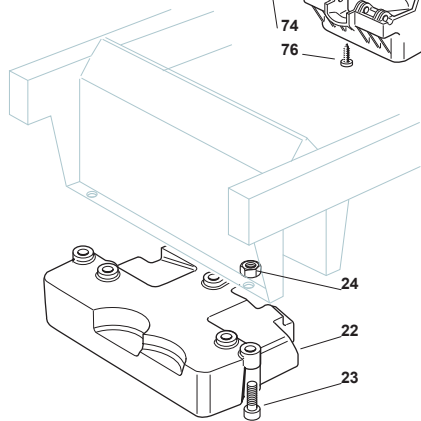

Fig.	Q.ty	Part No	Description	Notes
1	1	382722434/0	Cards + Guards (C)	
1	1	382722433/0	Cards + Guards (D)	
1	1	382722432/0	Cards + Guards (B)	
1	1	382722431/0	Cards + Guards (A)	
2	2	112521320/0	Washer	
3	2	112154330/0	Nut	
4	1	325031501/0	Deflector	
10	3	133500007/0	Fuse Carrier	For Electric Grassbag Lifting
10	2	133500007/0	Fuse Carrier	For Manual Grassbag Lifting
11	1	182040208/0	Cables Ass.Y	for HONDA Engine
11	1	182040203/0	Cables Ass.Y	for B&S-GGP-Kohler-Kawasaki Engines
12	1	118450072/0	Starting Switch	
13	1	118550136/0	Spacer	
14	1	118550135/0	Washer	
15	1	118400862/0	Ring Nut	
16	1	118210022/0	Starting Key	
17	1	118120002/1	Battery	
18	1	125430230/0	Spring	
31	3	119410615/0	Microswitch	
32	1	119410605/1	Microswitch	
36	1	118450060/1	Headlight Interrupt.	
38	1	118450068/0	Switch	
41	1	182040073/0	Lamp Holder	
42	2	133500030/0	Lamp Holder	
43	2	118459100/0	Lamp For Lights	
46	1	133500010/1	Plate	
47	1	112735170/0	Screw	
51	5	133320506/0	Fairlead	
52	1	133320504/0	Fairlead	
54	1	118564864/1	Protection	
55	1	125290001/0	Fuel Level Indicator	

Fig.	Q.ty	Part No	Description	Notes
2	1	382400003/1	Ejection Guard	
3	1	325869043/0	Rear Support	
4	2	118566112/0	Push Road	
5	2	112689515/0	Screw	
6	2	112154510/0	Nut	
7	2	125510022/0	Pin	
8	2	124487998/0	Cotter Pin	
9	1	124487999/0	Spring Pin	
22	1	125519997/1	Front Weight Tc	
23	3	112760520/0	Screw	
24	3	112155000/0	Nut	
42	1	382735502/0	Bracket	
43	1	325774213/0	Bracket	
44	1	382033105/1	Rod	
45	1	125510021/1	Hitch Pin	
46	2	124487999/0	Spring Pin	
51	1	182180050/0	Battery Charger	CE Plugg
51	1	182180052/0	Battery Charger	UK Plugg
72	1	325140097/0	Deflector	
73	1	325394005/0	Handle	
74	1	125510077/0	Pin	
75	1	125430245/0	Spring	
76	1	112735405/0	Screw	
77	1	325280000/1	Handgrip	
78	1	125840011/1	Tie Rod	
79	2	125253004/0	Mulch.Kit Fixing Hook	