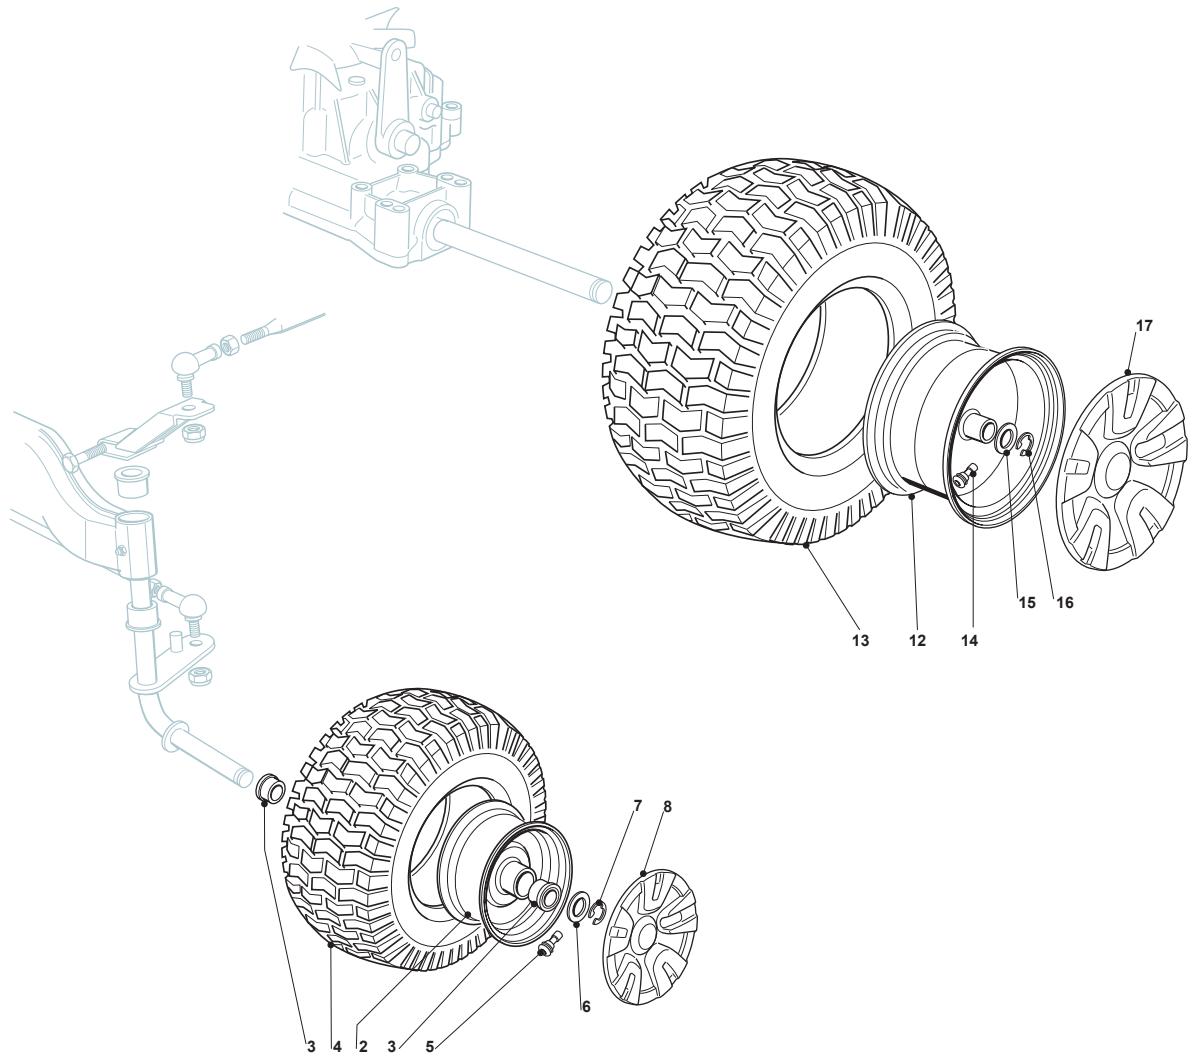

Fig.	Q.ty	Part No	Description	Notes
2	2	182000598/0	Rimm	
3	4	125122200/2	Bearing	
4	2	125590014/0	Tyre	13"
4	2	127590066/0	Tyre	15"
5	2	125950000/0	Valve	
6	2	125670005/1	Washer	
7	2	112001000/0	Benzing Ring	
8	2	382110252/0	Front Wheel Cover	
12	2	182000599/0	Rimm	
13	2	125590015/0	Tyre	
14	2	125950000/0	Valve	
15	2	125670005/1	Washer	
16	2	112001010/0	Benzing Ring	
17	2	382110253/0	Wheel Cover	