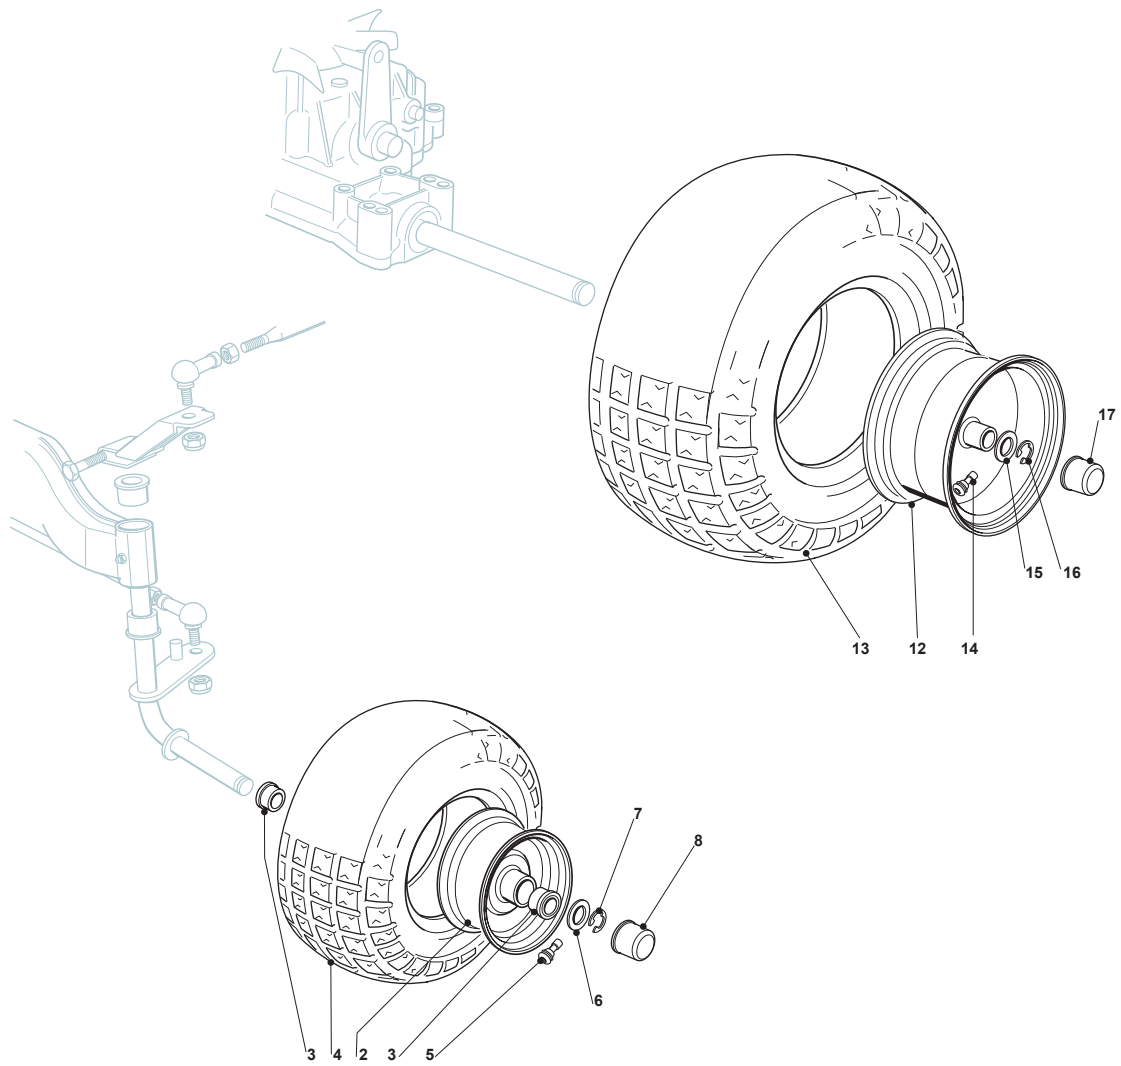

Fig.	Q.ty	Part No	Description	Notes
2	2	182000598/0	Rimm	
3	4	125122200/2	Bearing	
4	2	125590014/0	Tyre	13"
4	2	127590066/0	Tyre	15"
5	2	125950000/0	Valve	
6	2	125670005/1	Washer	
7	2	112001000/0	Benzing Ring	
8	2	382110274/0	Wheel Cover	
12	2	182000599/0	Rimm	
13	2	125590015/0	Tyre	
14	2	125950000/0	Valve	
15	2	125670005/1	Washer	
16	2	112001010/0	Benzing Ring	
17	2	382110275/0	Rear Wheel Deck	