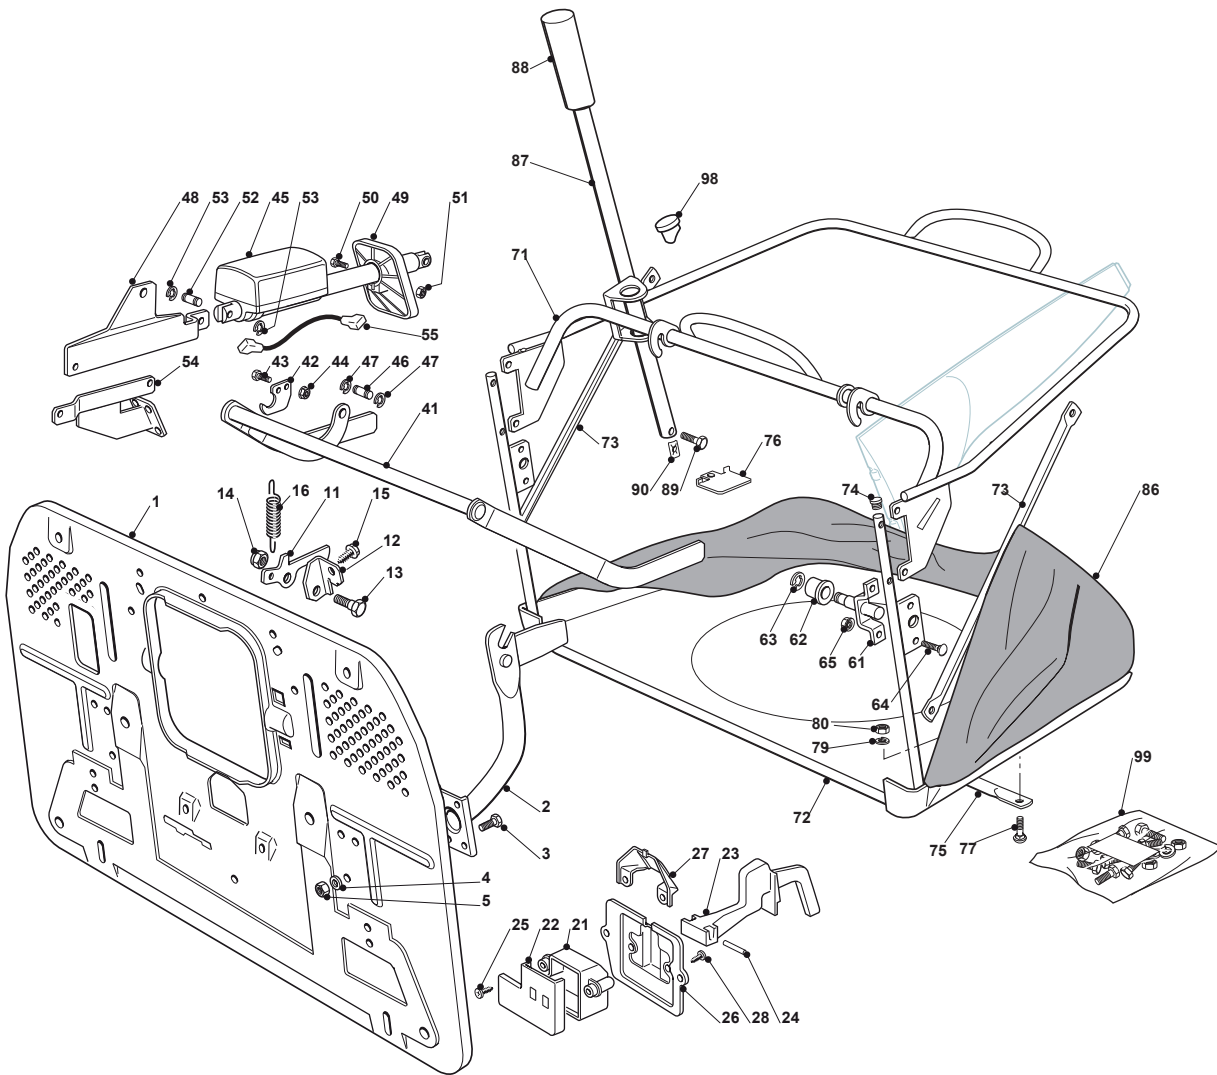

Fig.	Q.ty	Part No	Description	Notes
1	1	382547051/0	Plate	
2	2	182774225/1	Clamp	
3	6	112793102/0	Screw	
4	6	112523060/0	Washer	
5	6	112293201/0	Nut	
11	1	325774417/0	Clamp	
12	1	325755031/0	Clamp	
13	1	125510080/0	Pin	
14	1	112292102/0	Nut	
15	1	112735122/0	Screw	
16	1	127430579/0	Clutch Spring	
21	1	125600041/0	Grassc.Full Micro Protection	
22	1	125600042/0	Grasscatcher Micro Prot Cover	
23	1	125318124/0	Full Grassc. Microswtich Cover	
24	1	112400030/0	Pin	
25	1	112728510/0	Screw	
26	1	325785272/0	Micro Protection	
27	1	125600048/0	Empty Micro Grassc.Protection Cover	
28	2	112728450/0	Screw	
71	1	382800123/1	Upper Frame	
72	1	382800089/1	Front Frame	
73	2	325650117/0	Stiffening	
74	2	118566111/0	Cap	
75	1	382650043/0	Lower Stiffening	
76	1	325547131/0	Plate	
77	6	112815210/0	Screw	
79	2	112521330/0	Washer	
80	2	112154510/0	Nut	
86	1	182105948/0	Grasscatcher	
87	1	125869029/1	Grasscatcher Lifting Tube	
88	1	125394508/0	Knob	
89	1	112788800/0	Screw	
90	1	112157000/0	Nut	
99	1	382180110/0	Outfit, Screws	