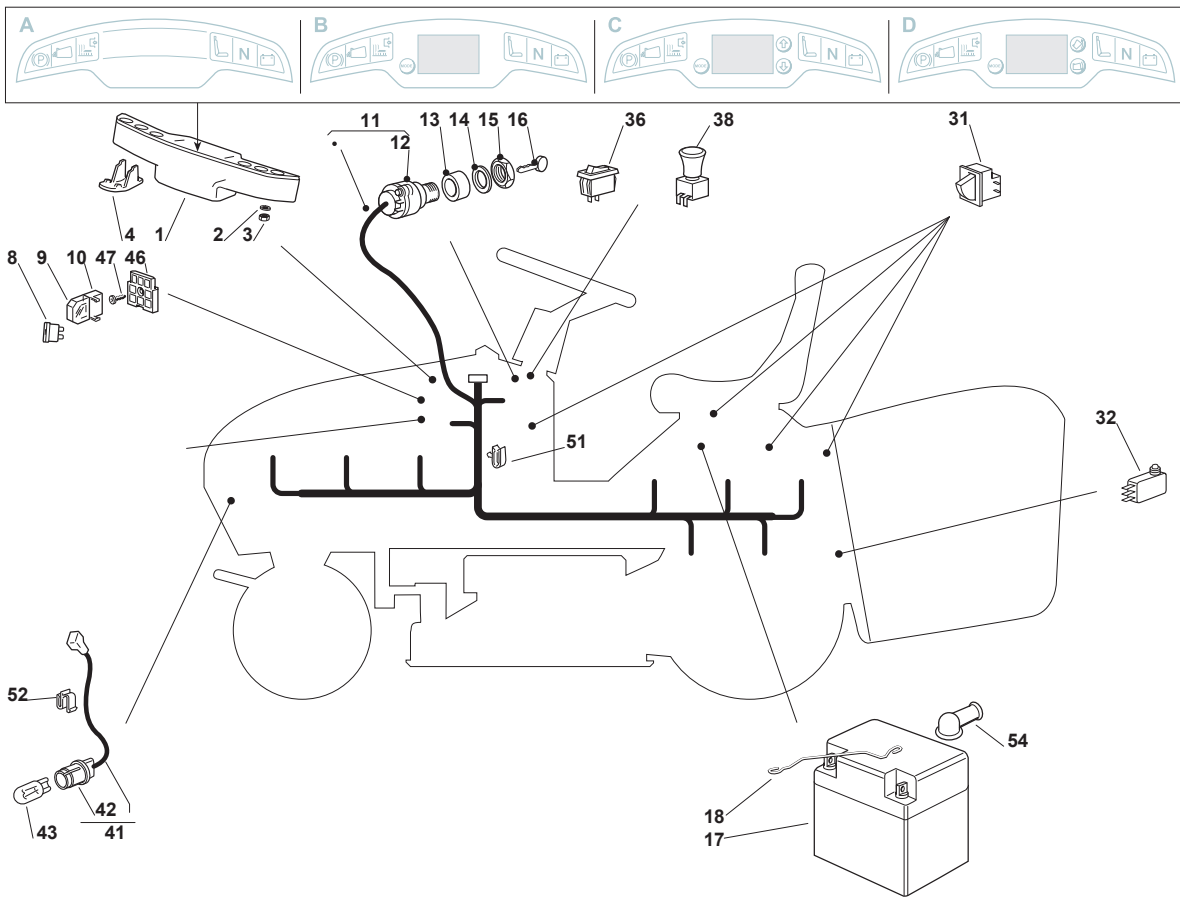

Fig.	Q.ty	Part No	Description	Notes
89	1	112788800/0	Screw	
90	1	112157000/0	Nut	
98	1	325120232/0	Cap	
99	1	382180111/0	Outfit, Screws	

Fig.	Q.ty	Part No	Description	Notes
1	1	382722434/0	Cards + Guards (C)	
1	1	382722431/0	Cards + Guards (A)	
1	1	382722433/0	Cards + Guards (D)	
1	1	382722432/0	Cards + Guards (B)	
2	2	112521320/0	Washer	
3	2	112154330/0	Nut	
4	1	325031501/0	Deflector	
8	1	133340040/0	Fuse 10 A	For Electric and Manual Grassbag Lifting
8	1	133340036/0	Fuse 25 A	For Electric and Manual Grassbag Lifting
8	1	133340035/0	Fuse 15 A	For Electric Grassbag Lifting
9	3	133215000/0	Cover	For Electric Grassbag Lifting
9	2	133215000/0	Cover	For Manual Grassbag Lifting
10	3	133500007/0	Fuse Carrier	For Electric Grassbag Lifting
10	2	133500007/0	Fuse Carrier	For Manual Grassbag Lifting
11	1	182040203/0	Cables Ass.Y	for B&S-GGP-Kohler-Kawasaki Engines
11	1	182040208/0	Cables Ass.Y	for HONDA Engine
12	1	118450072/0	Starting Switch	
13	1	118550136/0	Spacer	
14	1	118550135/0	Washer	
15	1	118400862/0	Ring Nut	
16	1	118210022/0	Starting Key	
17	1	118120002/1	Battery	
18	1	125430230/0	Spring	
31	3	119410615/0	Microswitch	
32	1	119410605/1	Microswitch	
36	1	118450060/1	Headlight Interrupt.	
38	1	118450068/0	Switch	
41	1	182040073/0	Lamp Holder	
42	2	133500030/0	Lamp Holder	
43	2	118459100/0	Lamp For Lights	
46	1	133500010/1	Plate	
47	1	112735170/0	Screw	
51	5	133320506/0	Fairlead	
52	1	133320504/0	Fairlead	
54	1	118564864/1	Protection	