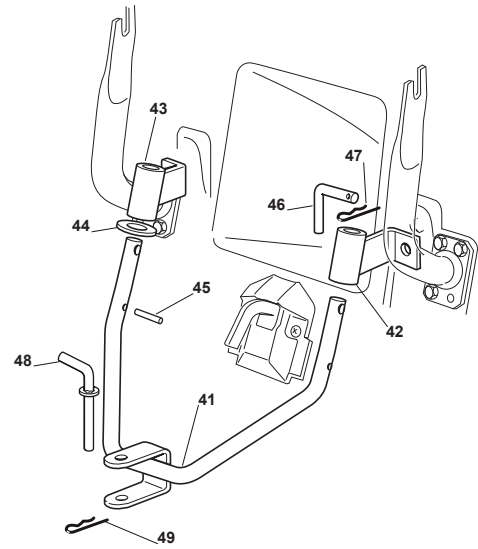

Fig.	Q.ty	Part No	Description	Notes
2	1	382400003/1	Ejection Guard	
3	1	325869043/0	Rear Support	
4	2	118566112/0	Push Road	
5	2	112689515/0	Screw	
6	2	112154510/0	Nut	
7	2	125510022/0	Pin	
8	2	124487998/0	Cotter Pin	
9	1	124487999/0	Spring Pin	
31	2	325869081/0	Coupling Rod	
32	6	112793102/0	Screw	
33	6	112155000/0	Nut	
41	1	382033113/0	Rod	
42	1	382774265/0	Bracket Right Hitch Support	
43	1	382774267/0	Bracket Left Hitch Support	
44	2	112521395/0	Washer	
45	2	112620305/0	Elastic Pin	
46	2	125510118/0	Pin	
47	2	124487997/0	Cotter Pin	
48	1	125510021/1	Hitch Pin	
49	1	124487999/0	Spring Pin	
72	1	325140097/0	Deflector	
73	1	325394019/0	Handle	
74	1	125510077/0	Pin	
75	1	125430245/0	Spring	
76	1	112735405/0	Screw	
77	1	325280000/1	Handgrip	
78	1	125840011/1	Tie Rod	
79	2	125253004/0	Mulch.Kit Fixing Hook	