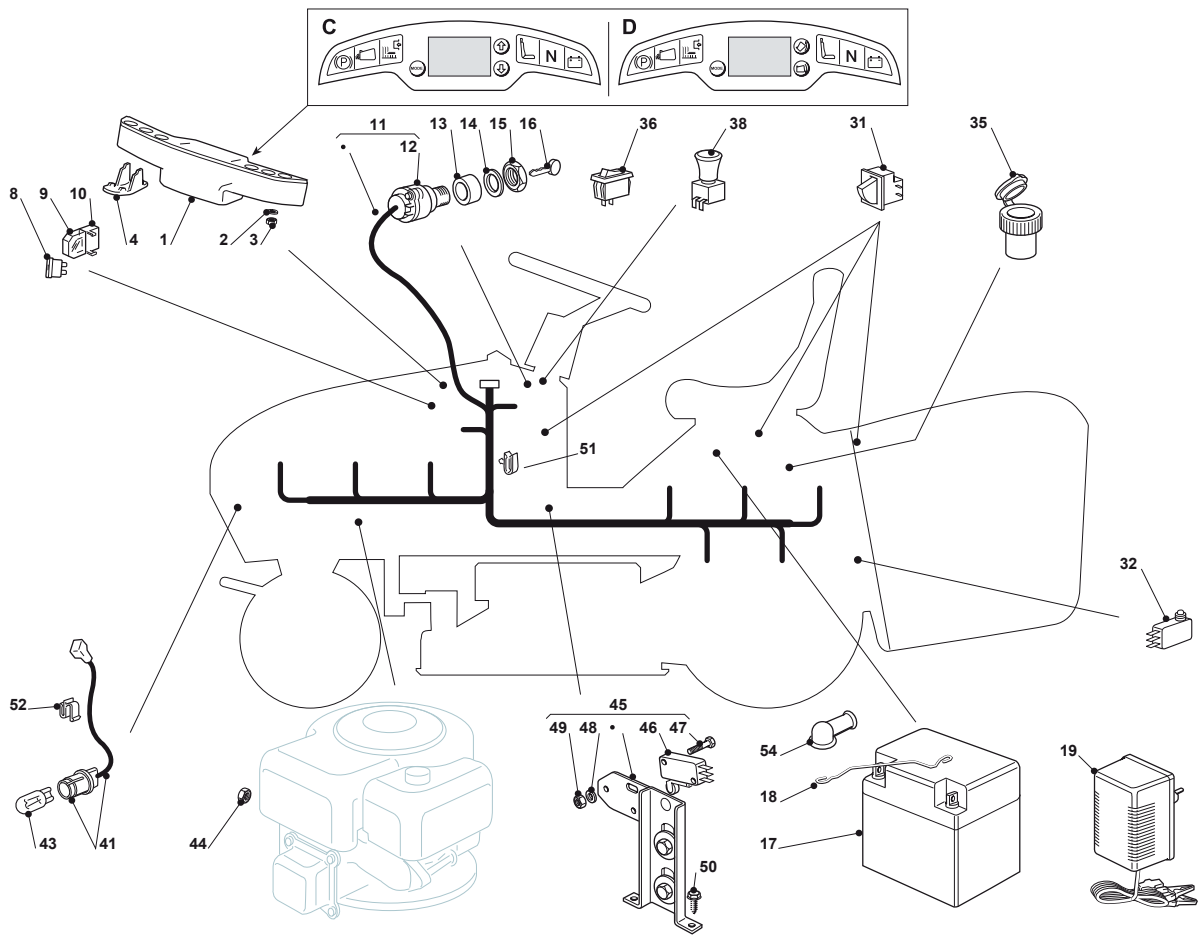

Fig.	Q.ty	Part No	Description	Notes
1	1	382547053/0	Plate	
2	2	382774245/0	Support	
3	6	112793102/0	Screw	
4	6	112523060/0	Washer	
5	6	112293201/0	Nut	
11	1	325774417/0	Clamp	
12	1	325755031/1	Bracket	
13	1	125510080/1	Pin	
14	1	112292102/0	Nut	
15	1	112735122/0	Screw	
16	1	127430579/0	Clutch Spring	
21	1	125600041/0	Grassc.Full Micro Protection	
22	1	125600042/0	Grasscatcher Micro Prot Cover	
23	1	125318124/0	Full Grassc. Microswtich Cover	
24	1	112400030/0	Pin	
25	1	112728510/0	Screw	
26	1	325785272/0	Micro Protection	
27	1	125600048/0	Empty Micro Grassc.Protection Cover	
28	2	112728450/0	Screw	
31	4	118566110/0	Push Rod	
32	4	112735410/0	Screw	
33	2	112689500/0	Screw	
34	4	112521330/0	Washer	
35	4	112154510/0	Nut	
36	2	112815220/0	Screw	
37	2	112521330/0	Washer	
38	2	112154510/0	Nut	
41	1	82000507/0	Axle	
42	2	325774317/0	Grasscatcher Lifting Axle Clam	
43	4	112815210/0	Screw	
44	4	112154510/0	Nut	
45	1	118001000/0	Actuator	
46	1	125510083/0	Pin	
47	2	112000955/0	Benzing Ring	
48	1	325785197/0	Actuator Support	
49	1	325600060/0	Protection	
50	1	112727795/0	Screw	
51	1	112154330/0	Nut	
52	1	125510083/0	Pin	
53	2	112000955/0	Benzing Ring	
54	1	382650209/0	Stiffening	
55	1	125065030/0	Connecting Cable	
61	2	382785147/0	Support	
62	2	125690001/0	Roll	
63	2	112000956/0	Benzing Ring	
64	4	112818690/0	Screw	
65	4	112293201/0	Nut	
71	1	382800123/1	Upper Frame	
72	1	382800089/1	Front Frame	
73	1	325800031/0	Lower Frame	
74	1	325547131/0	Plate	

Fig.	Q.ty	Part No	Description	Notes
75	1	382650039/0	Lower Stiffening	
75	1	382650043/0	Lower Stiffening	
76	6	112815220/0	Screw	
77	4	112815245/0	Screw	
78	10	112521330/0	Washer	
79	10	112154510/0	Nut	
80	1	125869029/1	Grasscatcher Lifting Tube	
81	1	125394508/0	Knob	
82	1	112674550/0	Screw	
83	1	112154510/0	Nut	
84	1	182105945/0	Grasscatcher	
85	1	325120232/0	Cap	
86	1	325650159/0	Rear Stiffening	
91	1	382180117/0	Outfit, Screws	