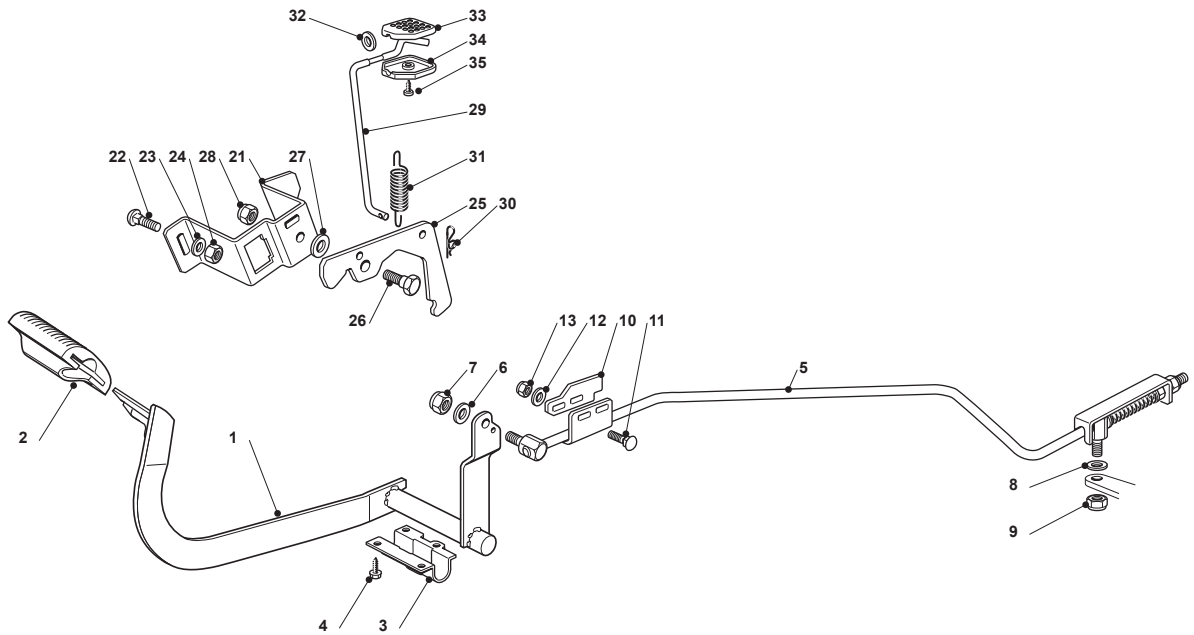

Fig.	Q.ty	Part No	Description	Notes
31	1	382034031/0	Equalizer Ass.Y	
32	4	125040632/0	Bushing	
33	3	112379511/0	Grease Dispenser	
34	2	125040633/0	Bushing	
35	1	112695900/0	Screw	
36	3	112521395/0	Washer	
37	1	112295801/0	Nut	
38	2	382190000/1	Clamp	
39	4	112819280/0	Screw	
40	4	112523080/0	Washer	
41	4	112156602/0	Nut	
42	1	382230367/1	Stub Axle	
43	1	382230367/1	Stub Axle	
44	2	112001000/0	Benzing Ring	
49	4	112156603/0	Nut	
50	1	382820015/0	Tie Rod	
61	2	182000600/0	Rimm	
62	4	125122200/2	Bearing	
63	2	125950000/0	Valve	
64	2	125590012/0	Tyre	
65	2	125670005/1	Washer	
66	2	112001010/0	Benzing Ring	

Fig.	Q.ty	Part No	Description	Notes
1	1	382500041/0	Pedal	
2	1	125110267/0	Clamp Cover	
3	1	325547081/2	Plate	
4	4	112731601/0	Screw	
5	1	382000554/2	Rod	
6	1	112521350/0	Washer	
7	1	112155000/0	Nut	
8	1	112521350/0	Washer	
9	1	112155000/0	Nut	
10	1	325547281/1	Plate	
11	2	112815210/0	Screw	
12	2	112523040/0	Washer	
13	2	112154510/0	Nut	
21	1	325785143/1	Support	
22	2	112815210/0	Screw	
23	1	112523040/0	Washer	
24	2	112154510/0	Nut	
25	1	325253009/0	Hook	
26	1	122524970/2	Fulcrum Pin	
27	1	325670011/0	Antifriction Washer	
28	1	112155000/0	Nut	
29	1	125033097/0	Rod	
30	1	124487997/0	Cotter Pin	
31	1	125430213/0	Spring	
32	1	112523040/0	Washer	
33	1	325592001/0	Knob	
34	1	325592002/0	Knob	
35	1	112727815/0	Screw	