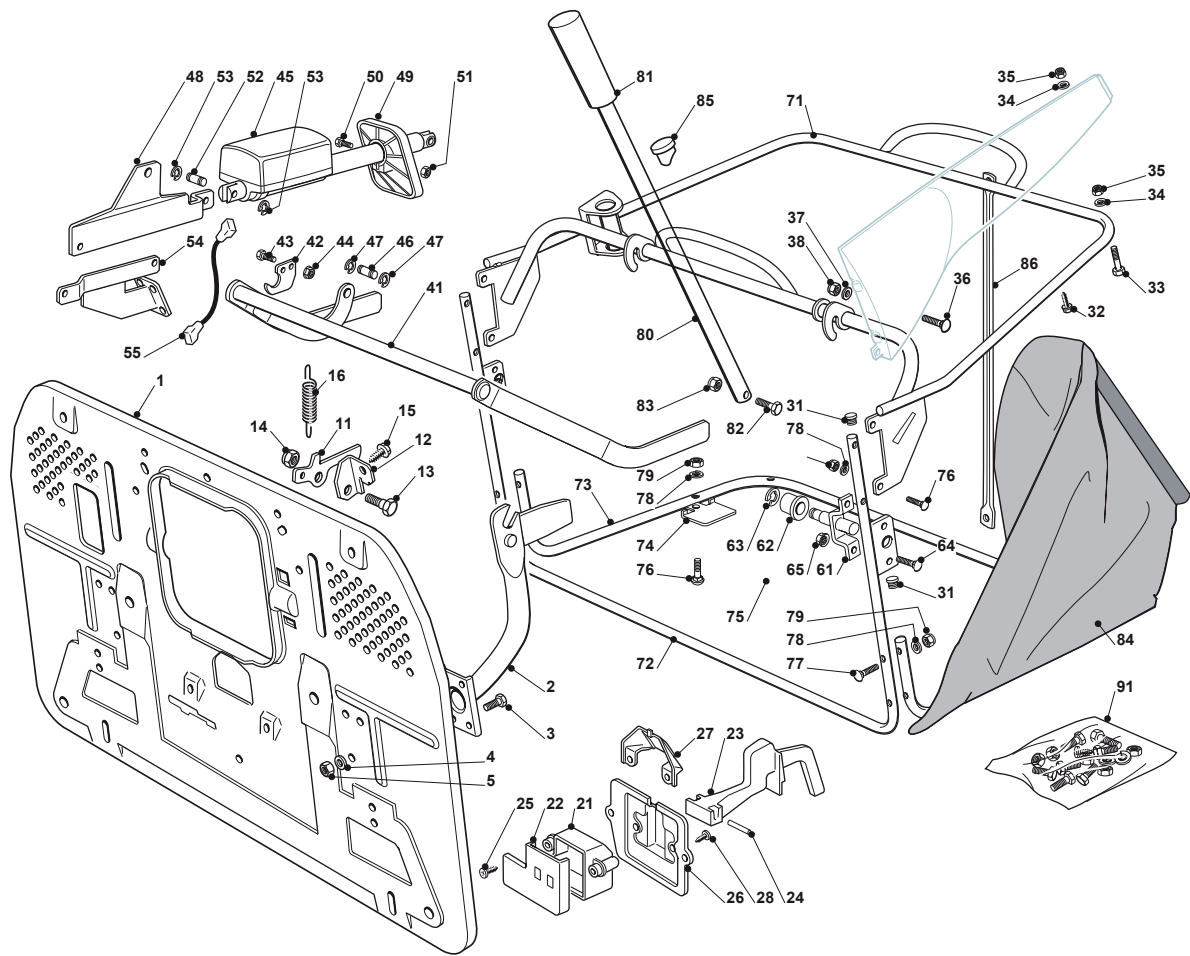

Fig.	Q.ty	Part No	Description	Notes
1	1	382547053/0	Plate	
2	2	382774245/0	Support	
3	6	112793102/0	Screw	
4	6	112523060/0	Washer	
5	6	112293201/0	Nut	
11	1	325774417/0	Clamp	
12	1	325755031/1	Bracket	
13	1	125510080/1	Pin	
14	1	112292102/0	Nut	
15	1	112735122/0	Screw	
16	1	127430579/0	Clutch Spring	
21	1	125600041/0	Grassc.Full Micro Protection	
22	1	125600042/0	Grasscatcher Micro Prot Cover	
23	1	125318124/0	Full Grassc. Microswtich Cover	
24	1	112400030/0	Pin	
25	1	112728510/0	Screw	
26	1	325785272/0	Micro Protection	
27	1	125600048/0	Empty Micro Grassc.Protection Cover	
28	2	112728450/0	Screw	
31	4	118566110/0	Push Rod	
32	4	112735410/0	Screw	
33	2	112689500/0	Screw	
34	4	112521330/0	Washer	
35	4	112154510/0	Nut	
36	2	112815220/0	Screw	
37	2	112521330/0	Washer	
38	2	112154510/0	Nut	
41	1	82000507/0	Axle	
42	2	325774317/0	Grasscatcher Lifting Axle Clam	
43	4	112815210/0	Screw	
44	4	112154510/0	Nut	
45	1	118001000/0	Actuator	
46	1	125510083/0	Pin	
47	2	112000955/0	Benzing Ring	
48	1	325785197/0	Actuator Support	
49	1	325600060/0	Protection	
50	1	112727795/0	Screw	
51	1	112154330/0	Nut	
52	1	125510083/0	Pin	
53	2	112000955/0	Benzing Ring	
54	1	382650209/0	Stiffening	
55	1	125065030/0	Connecting Cable	
61	2	382785147/0	Support	
62	2	125690001/0	Roll	
63	2	112000956/0	Benzing Ring	
64	4	112818690/0	Screw	
65	4	112293201/0	Nut	
71	1	382800123/1	Upper Frame	
72	1	382800089/1	Front Frame	
73	1	325800031/0	Lower Frame	
74	1	325547131/0	Plate	