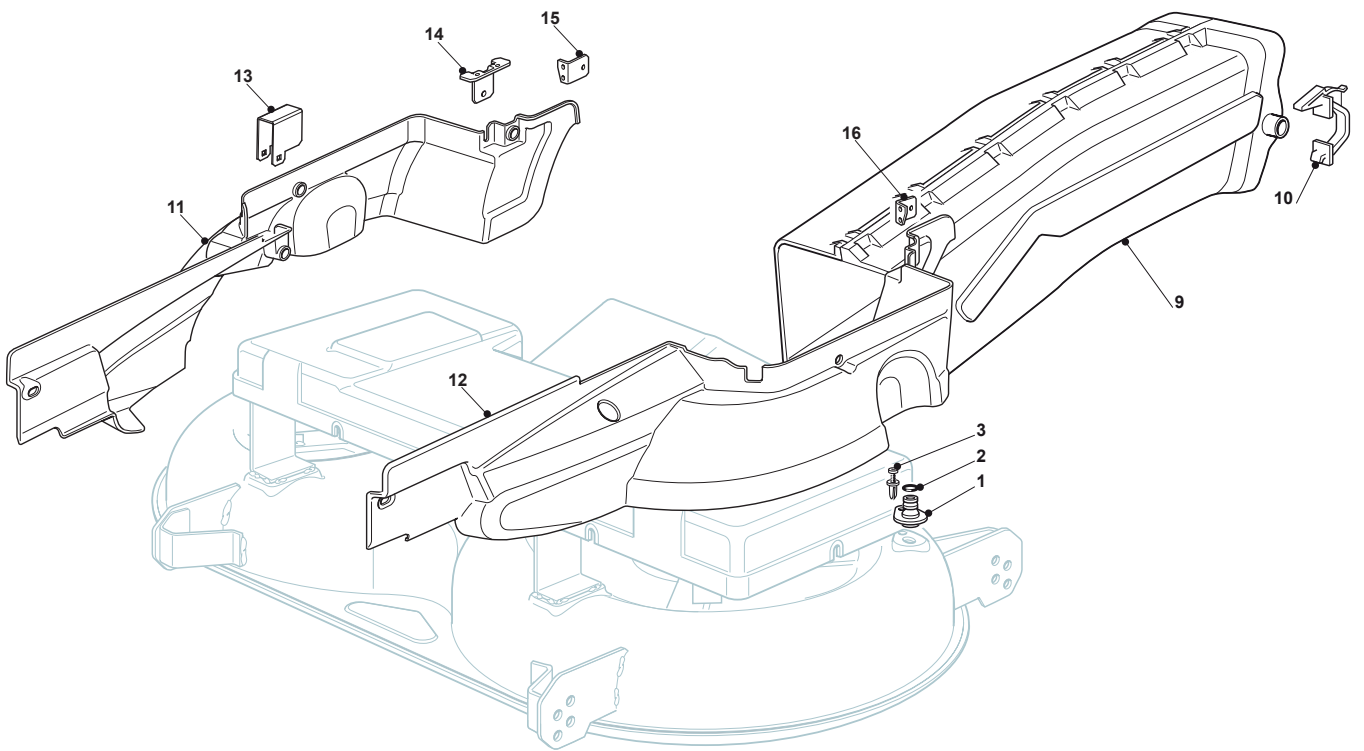

Fig.	Q.ty	Part No	Description	Notes
1	1	382564131/0	Cutting Plate Black	
1	1	382564132/0	Cutting Plate Red	
1	1	382564133/0	Cutting Plate Yellow	
2	2	125033060/0	Washing Cutting Deck Connection	
3	2	119035000/0	Or Ring	
4	2	112500030/0	Rivet	
8	1	382207200/1	Flange Assy	
9	1	382207201/2	Support Shaft Tc	
10	1	125020800/1	Main Blade Shaft	
11	1	125020801/2	Secondary Blade Shaft	
13	4	119216032/0	Bearing	
14	2	325160501/0	Dust Cover Disc	
15	2	112609260/0	Seeger	
16	6	112818700/0	Screw	
17	6	112154210/0	Nut	
18	2	125463200/0	Blade Hub	
19	2	112139100/0	Feather, Crankshaft Ø 22,2	
20	1	182004348/0	Right Mulching Blade	
21	1	182004347/0	Left Blade Mulching, Winged	
22	2	122160400/0	Elastic Disc	
23	2	112523080/0	Washer	
24	1	112735694/0	Screw	
25	1	112735695/1	Screw	
26	2	182700003/0	Anti Scalp Wheel	
27	2	125510072/0	Pin	
28	2	112692050/0	Screw	
29	2	112523060/0	Washer	
30	2	112293201/0	Nut	
31	2	182700004/0	Anti Scalp Wheel	
32	2	125510121/0	Pin	
33	2	122450115/0	Spring	
34	2	112000930/0	Benzing Ring	
41	1	182004341/1	Right Blade, Winged	
42	1	182004340/1	Left Blade, Winged	
51	1	325140100/0	Deflector	
52	2	112815210/0	Screw	
53	2	125038002/1	Bushing	
54	2	112154510/0	Nut	
1	1	382564153/0	Cutting Plate Grey	