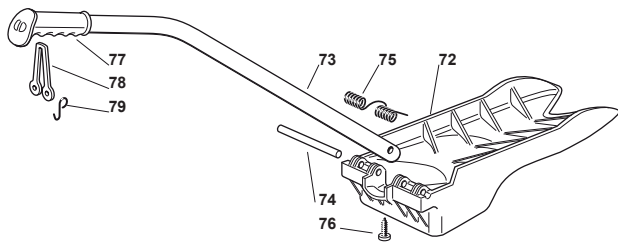

Fig.	Q.ty	Part No	Description	Notes
2	1	382400003/1	Ejection Guard	
3	1	325869043/0	Rear Support	
4	2	118566112/0	Push Road	
5	2	112689515/0	Screw	
6	2	112154510/0	Nut	
7	2	125510022/0	Pin	
8	2	124487998/0	Cotter Pin	
9	1	124487999/0	Spring Pin	
31	2	325869081/0	Coupling Rod	
32	6	112793102/0	Screw	
33	6	112155000/0	Nut	
41	1	382033113/0	Rod	
42	1	382774265/0	Bracket Right Hitch Support	
43	1	382774267/0	Bracket Left Hitch Support	
44	2	112521395/0	Washer	
45	2	112620305/0	Elastic Pin	
46	2	125510118/0	Pin	
47	2	124487997/0	Cotter Pin	
48	1	125510021/1	Hitch Pin	
49	1	124487999/0	Spring Pin	
72	1	325140097/0	Deflector	
73	1	325394019/0	Handle	
74	1	125510077/0	Pin	
75	1	125430245/0	Spring	
76	1	112735405/0	Screw	
77	1	325280000/1	Handgrip	
78	1	125840011/1	Tie Rod	
79	2	125253004/0	Mulch.Kit Fixing Hook	