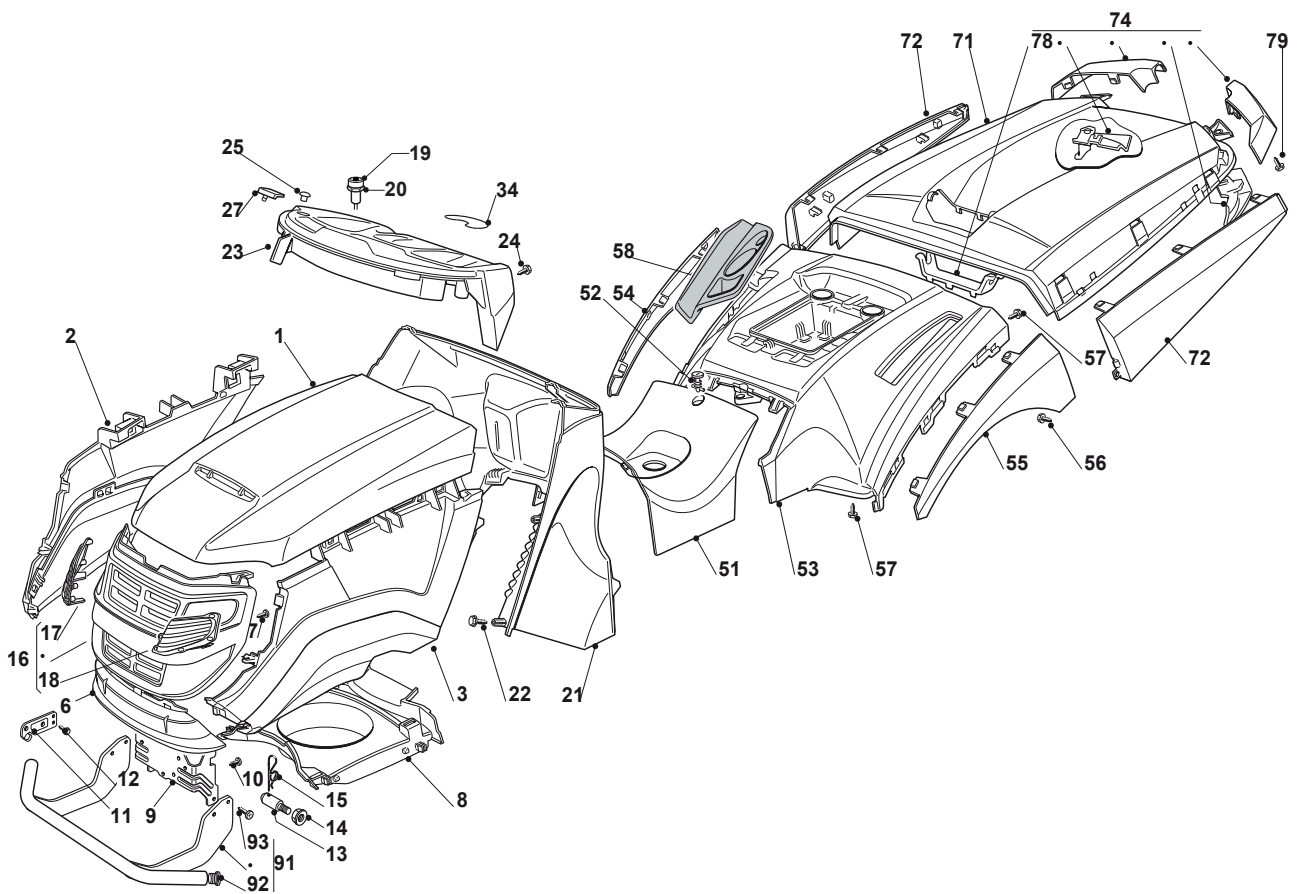

Fig.	Q.ty	Part No	Description	Notes
1	1	325076871/0	Upper Engine Hood Red	
2	1	382394620/0	Hood, Right	
3	1	382394621/0	Hood, Left	
4	1	382394618/0	Hood, Front	
5	1	325410878/0	Grill	
6	1	325076877/0	Lower Red Hood, Front	
7	6	112735403/0	Screw	
8	1	325108031/0	Conveyor	
9	1	325774301/2	Engine Hood Support	
10	5	112735403/0	Screw	
11	2	325547159/1	Plate	
12	4	112731580/0	Screw	
13	2	125510079/1	Pin	
14	2	112293201/0	Nut	
15	1	124487998/0	Cotter Pin	
16	1	325605003/0	Button	
17	1	325256250/0	Screw Ring	
21	1	325785228/1	Dashboard Support	
22	7	112735403/0	Screw	
23	1	325120250/0	Dashboard, Red (No Cruise Control)	
23	1	325120251/0	Dashboard, Red (Cruise Control)	
23	1	325120255/0	Dashboard, Black (No Cruise Control)	
23	1	325120256/0	Dashboard, Black (Cruise Control)	
24	4	112728440/0	Screw	
25	2	125120200/0	Cap	
27	2	125260000/0	Grommet	
34	1	325207185/0	Cover	
51	1	325110386/0	Red Central Cover	
52	1	125580020/2	Stake	
53	1	325109744/0	Red Wheels Cover	
54	1	325109753/0	Right Wheel Cover	
55	1	325109752/0	Left Wheel Cover	
56	2	112728686/0	Screw	
57	4	112735402/0	Screw	
58	1	325207184/0	Cover	
71	1	325110302/0	Red Grass-Catcher Cover	
72	1	382110255/0	Cover Assy	
74	1	382110259/0	Angles Assy	
78	1	325394009/0	Handle Cover	
79	4	112735403/0	Screw	
91	1	382869039/0	Muffler Protection	
92	2	118737860/0	Cap	
93	4	112734995/0	Screw	