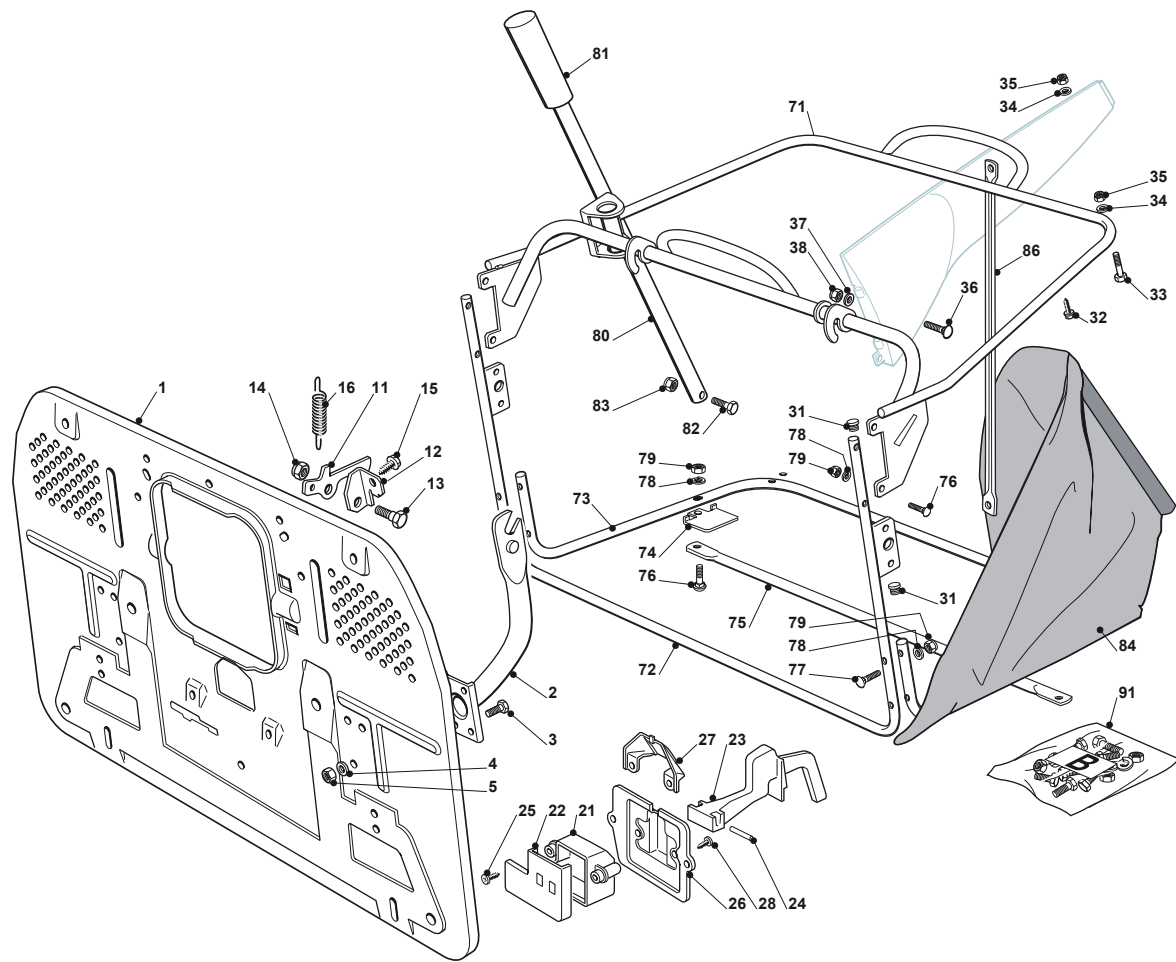

Fig.	Q.ty	Part No	Description	Notes
1	2	125033060/0	Washing Cutting Deck Connection	
2	2	119035000/0	Or Ring	
3	2	112500030/0	Rivet	
9	1	382108017/0	Conveyor	
10	2	325774373/0	Clamp	
11	1	325060150/0	Right Belt Protection Carter	
12	1	325060151/0	Right Belt Protection Carter	
13	2	325774267/0	Clamp	
14	2	325774423/0	Clamp	
15	1	325774425/0	Clamp	
16	1	325774421/0	Clamp	