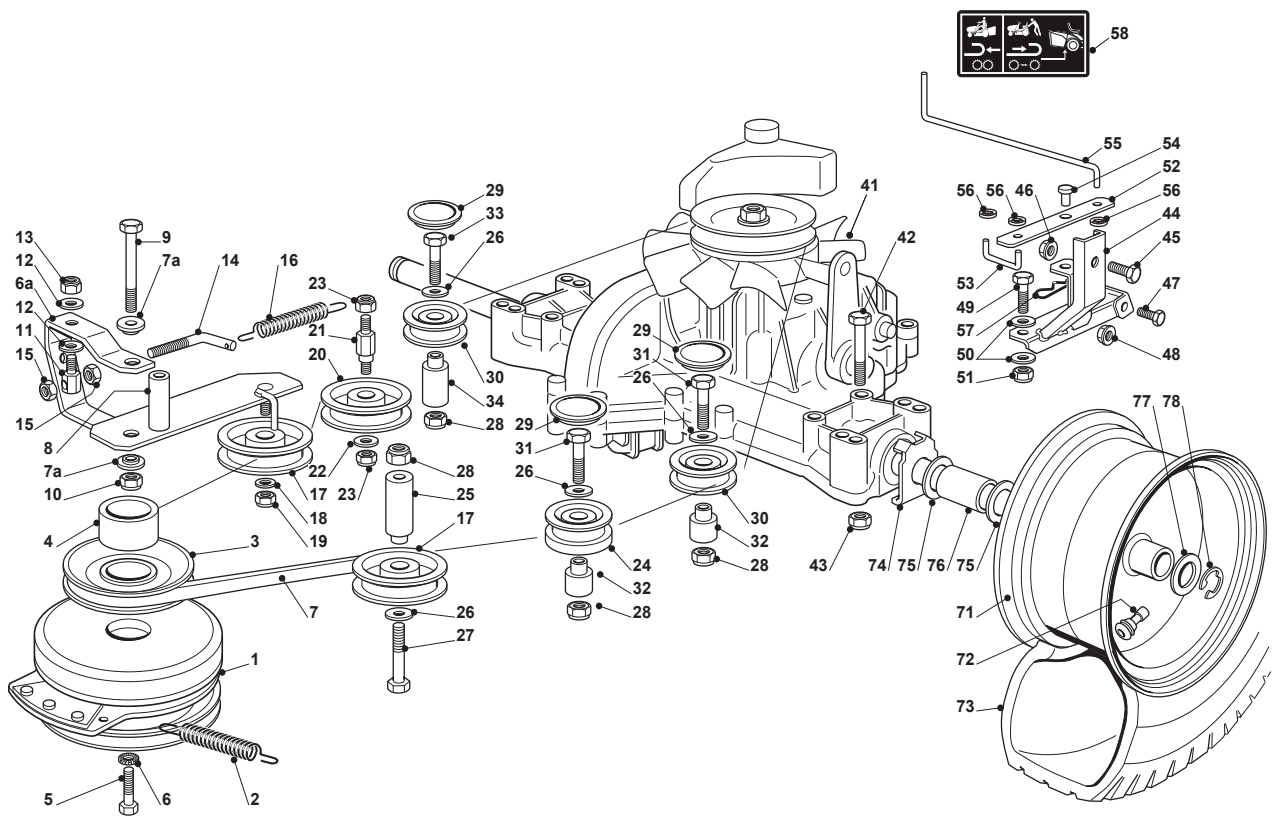

Fig.	Q.ty	Part No	Description	Notes
1	1	325869057/0	Connecting Tube	
2	2	118375051/1	Fair Led	
3	1	125430239/1	Spring	
4	1	112790781/0	Screw	
5	1	112292102/0	Nut	
6	1	125598050/0	Oil Discharge Extension	
7	1	118737849/0	Plug	
8	1	1134-5827-01	Oil Drain Assy	
9	4	125510028/1	Pin	
10	1	112540260/0	Grower	
11	4	112154210/0	Nut	
12	1	112691200/0	Screw	
13	2	112523060/0	Washer	
14	1	112293200/0	Nut	
21	1	182750009/0	Muffler	
22	2	112793301/0	Screw	
23	2	112540260/0	Grower	
24	1	118738234/0	Exhaust Right Tube	
25	1	118738235/0	Exhaust Left Tube	
26	4	112293201/0	Nut	
31	1	382598043/1	Guard	
32	2	112791011/0	Screw	
33	2	112292102/0	Nut	
41	1	325735125/2	Tank	
42	1	325795003/0	Fuel Cap	
43	2	112788910/0	Screw	
44	2	112500092/0	Rivet	
45	1	125290002/0	Fuel Level Indicator	
46	1	325600086/0	Tank Guard	
51	1	182000220/0	Accelerator	
52	1	325592000/0	Knob	
53	1	112726388/0	Screw	
54	1	112290800/0	Nut	
55	2	125943012/0	Screw	
58	1	125090007/0	Choke Control	
59	1	114360716/0	Label	
61	1	133567000/0	Relay	
62	2	112791500/0	Screw	
63	2	112521330/0	Washer	
64	2	112521330/0	Washer	
65	2	112582100/0	Grower	
66	2	112292100/0	Nut	

Fig.	Q.ty	Part No	Description	Notes
56	3	112604896/0	Crown Fastener	
57	1	124487997/0	Cotter Pin	
58	1	114363429/0	Label	
71	2	182000602/0	Rimm	
72	2	125950000/0	Valve	
73	2	125590013/0	Tyre	
74	2	325670025/0	Washer	
75	4	112521410/0	Washer	
76	2	125160023/0	Spacer	
77	2	125670005/1	Washer	
78	2	112001010/0	Benzing Ring	