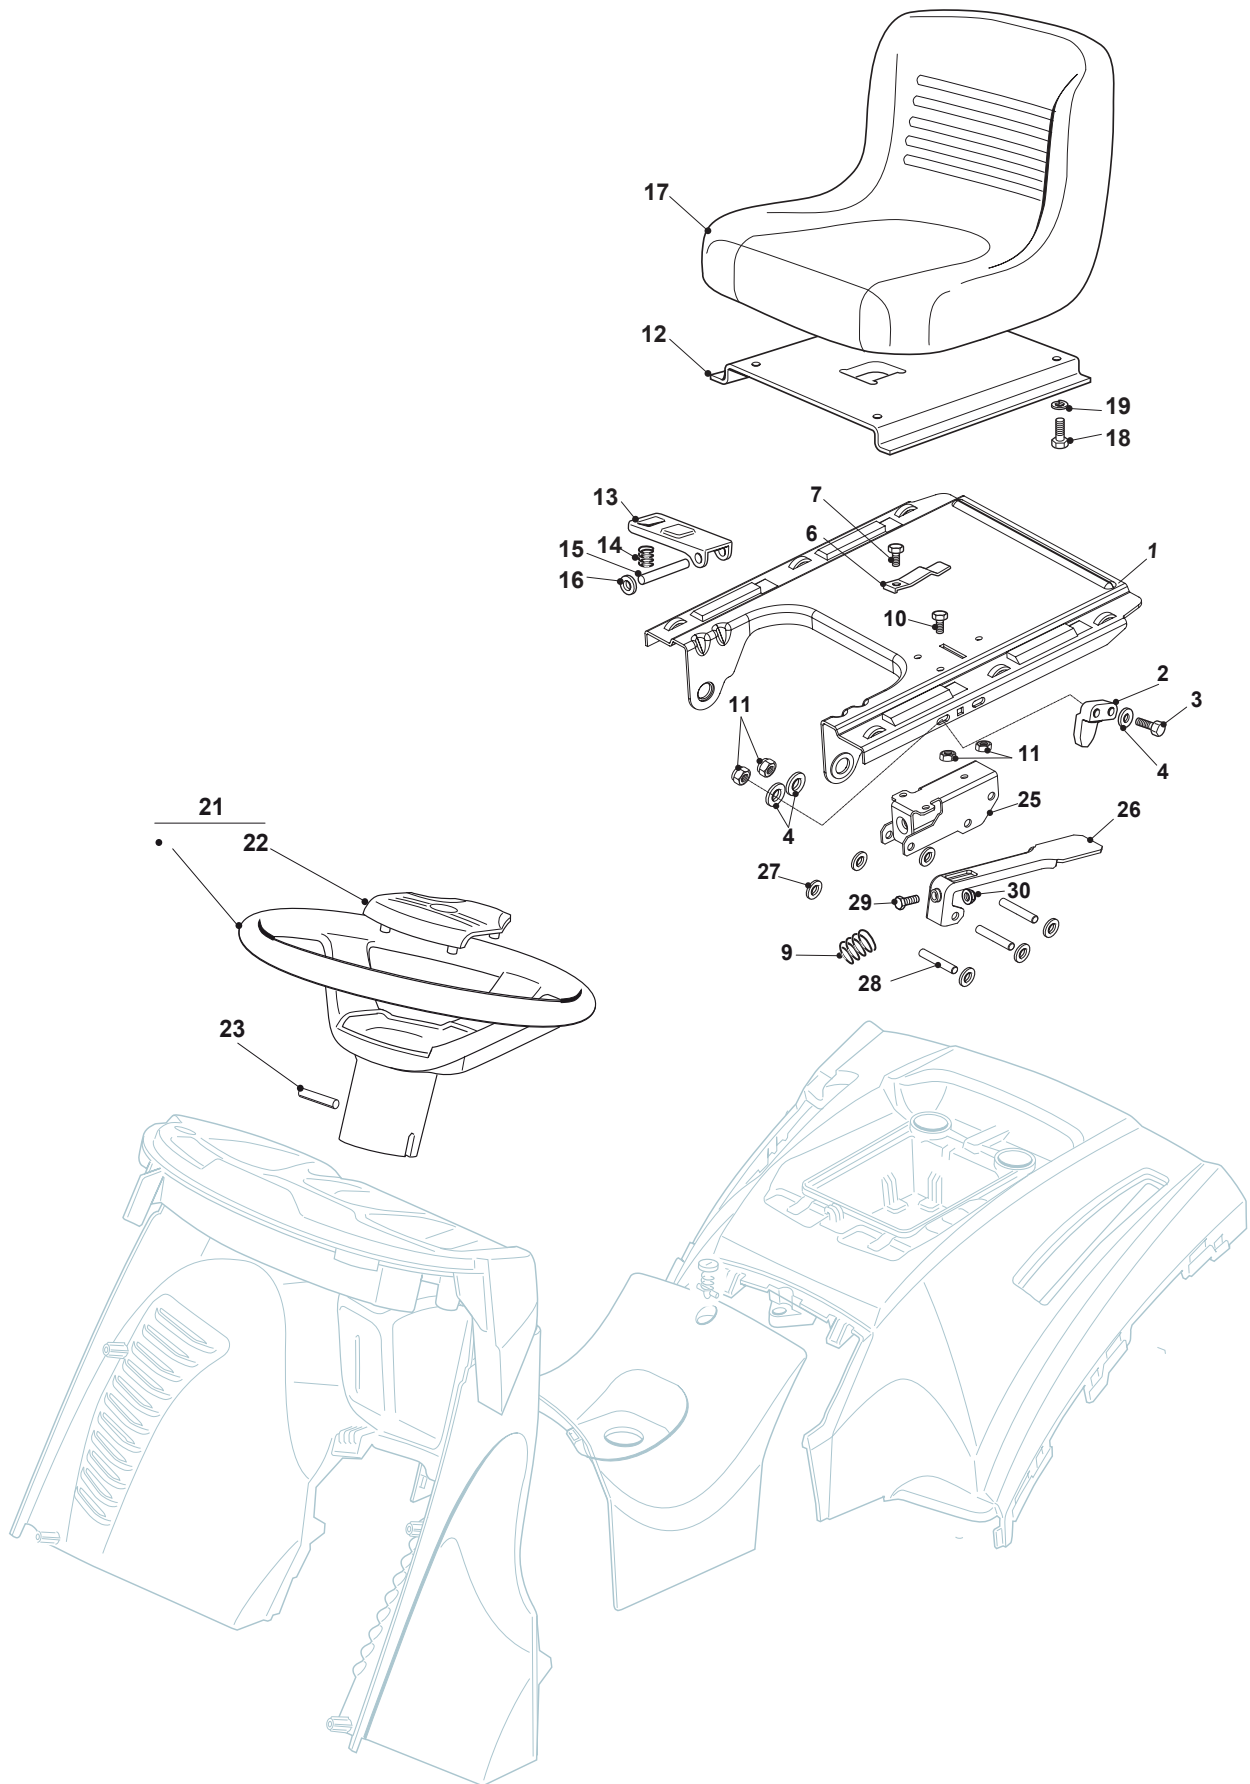

Fig.	Q.ty	Part No	Description	Notes
1	1	325785149/3	Fixed Seat Support	
2	1	325060049/0	Seat Switch Cam	
3	2	112815050/0	Screw	
4	4	112521320/0	Washer	
5	2	112154330/0	Nut	
6	1	125430203/1	Spring	
7	1	112731580/0	Screw	
9	1	125430285/0	Spring	
10	1	112789000/0	Screw	
11	1	112154330/0	Nut	
12	1	325785147/2	Seat Support	
13	1	325318109/1	Stop Lever	
14	1	125430202/1	Spring	
15	1	125510000/0	Pin	
16	2	112604897/0	Elastic Washer	
17	1	125722459/0	Seat	
18	4	112793102/0	Screw	
19	4	112583500/0	Grower	
21	1	125961214/1	Steering Wheel	
22	1	325580500/0	Cap	
23	1	112620299/0	Elastic Pin	
25	1	325774575/0	Fulcrum Clamp	
26	1	325318327/0	Lever	
27	6	112604896/0	Crown Fastener	
28	3	122517866/0	Pin	
29	1	112735661/0	Screw	
30	1	112154510/0	Nut	

Fig.	Q.ty	Part No	Description	Notes
1	1	325785149/3	Fixed Seat Support	
2	1	325060049/0	Seat Switch Cam	
3	2	112815050/0	Screw	
4	4	112521320/0	Washer	
5	2	112154330/0	Nut	
6	1	125430203/1	Spring	
7	1	112731580/0	Screw	
9	1	125430285/0	Spring	
10	1	112789000/0	Screw	
11	1	112154330/0	Nut	
12	1	325785147/2	Seat Support	
13	1	325318109/1	Stop Lever	
14	1	125430202/1	Spring	
15	1	125510000/0	Pin	
16	2	112604897/0	Elastic Washer	
17	1	125722476/0	Seat	
18	4	112793102/0	Screw	
19	4	112583500/0	Grower	
21	1	125961214/1	Steering Wheel	
22	1	325580500/0	Cap	
23	1	112620299/0	Elastic Pin	
25	1	325774575/0	Fulcrum Clamp	
26	1	325318327/0	Lever	
27	6	112604896/0	Crown Fastener	
28	3	122517866/0	Pin	
29	1	112735661/0	Screw	
30	1	112154510/0	Nut	