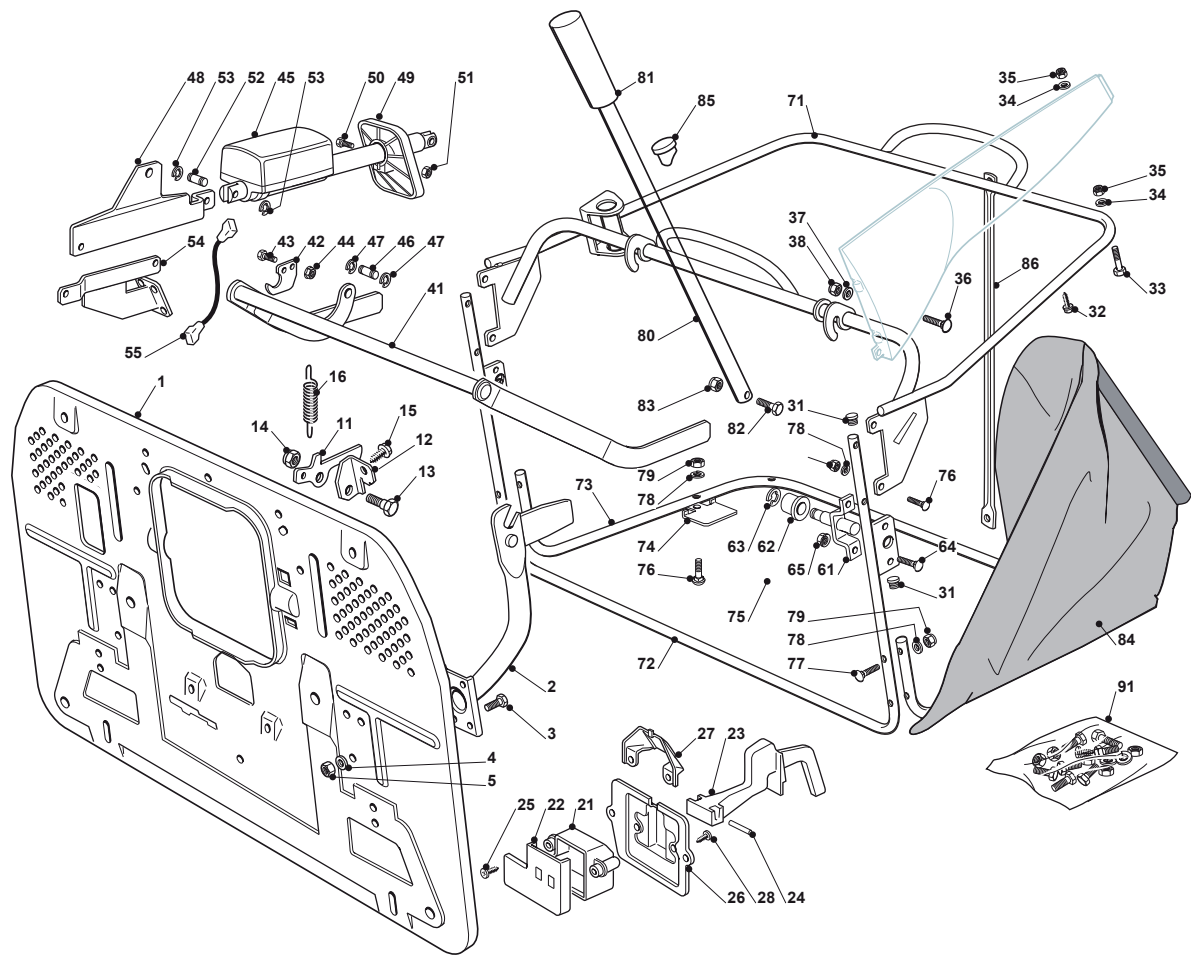

Fig.	Q.ty	Part No	Description	Notes
1	1	382547051/0	Plate	
2	2	182774225/1	Clamp	
3	6	112793102/0	Screw	
4	6	112523060/0	Washer	
5	6	112293201/0	Nut	
11	1	325774417/0	Clamp	
12	1	325755031/1	Bracket	
13	1	125510080/1	Pin	
14	1	112292102/0	Nut	
15	1	112735122/0	Screw	
16	1	127430571/0	Spring	
21	1	125600041/0	Grassc.Full Micro Protection	
22	1	125600042/0	Grasscatcher Micro Prot Cover	
23	1	125318124/0	Full Grassc. Microswtich Cover	
24	1	112400030/0	Pin	
25	1	112728510/0	Screw	
26	1	325785272/0	Micro Protection	
27	1	125600048/0	Empty Micro Grassc.Protection Cover	
28	2	112728450/0	Screw	
31	4	118566110/0	Push Rod	
32	4	112735410/0	Screw	
33	2	112689500/0	Screw	
34	4	112521330/0	Washer	
35	4	112154510/0	Nut	
36	2	112815220/0	Screw	
37	2	112521330/0	Washer	
38	2	112154510/0	Nut	
71	1	382800123/1	Upper Frame	
72	1	382800089/1	Front Frame	
73	1	325800031/0	Lower Frame	
74	1	325547131/0	Plate	
75	1	382650039/0	Lower Stiffening	
75	1	382650043/0	Lower Stiffening	
76	6	112815220/0	Screw	
77	4	112815245/0	Screw	
78	10	112521330/0	Washer	
79	10	112154510/0	Nut	
80	1	125869029/1	Grasscatcher Lifting Tube	
81	1	125394508/0	Knob	
82	1	112674550/0	Screw	
83	1	112154510/0	Nut	
84	1	182105945/0	Grasscatcher	
86	1	325650159/0	Rear Stiffening	
91	1	382180116/0	Outfit, Screws	