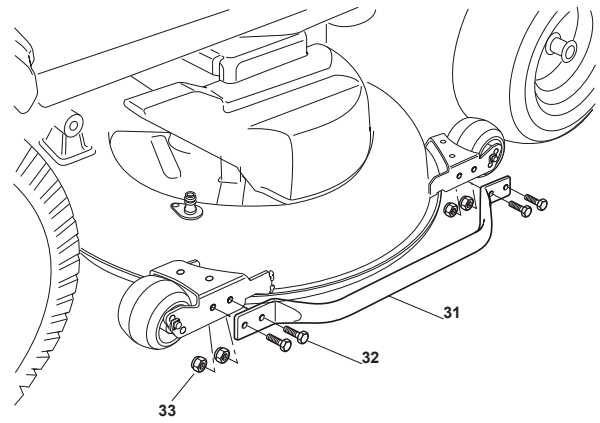

Fig.	Q.ty	Part No	Description	Notes
2	1	382400003/1	Ejection Guard	
3	1	325869043/0	Rear Support	
4	2	118566112/0	Push Road	
5	2	112689515/0	Screw	
6	2	112154510/0	Nut	
7	2	125510022/0	Pin	
8	2	124487998/0	Cotter Pin	
9	1	124487999/0	Spring Pin	
31	2	325869081/0	Coupling Rod	
32	6	112793102/0	Screw	
33	6	112155000/0	Nut	
41	1	382033113/0	Rod	
42	1	382774265/0	Bracket Right Hitch Support	
43	1	382774267/0	Bracket Left Hitch Support	
44	2	112521395/0	Washer	
45	2	112620305/0	Elastic Pin	
46	2	125510118/0	Pin	
47	2	124487997/0	Cotter Pin	
48	1	125510021/1	Hitch Pin	
49	1	124487999/0	Spring Pin	
72	1	325140097/0	Deflector	
73	1	325394019/0	Handle	
74	1	125510077/0	Pin	
75	1	125430245/0	Spring	
76	1	112735405/0	Screw	
77	1	325280000/1	Handgrip	
78	1	125840011/1	Tie Rod	
79	2	125253004/0	Mulch.Kit Fixing Hook	