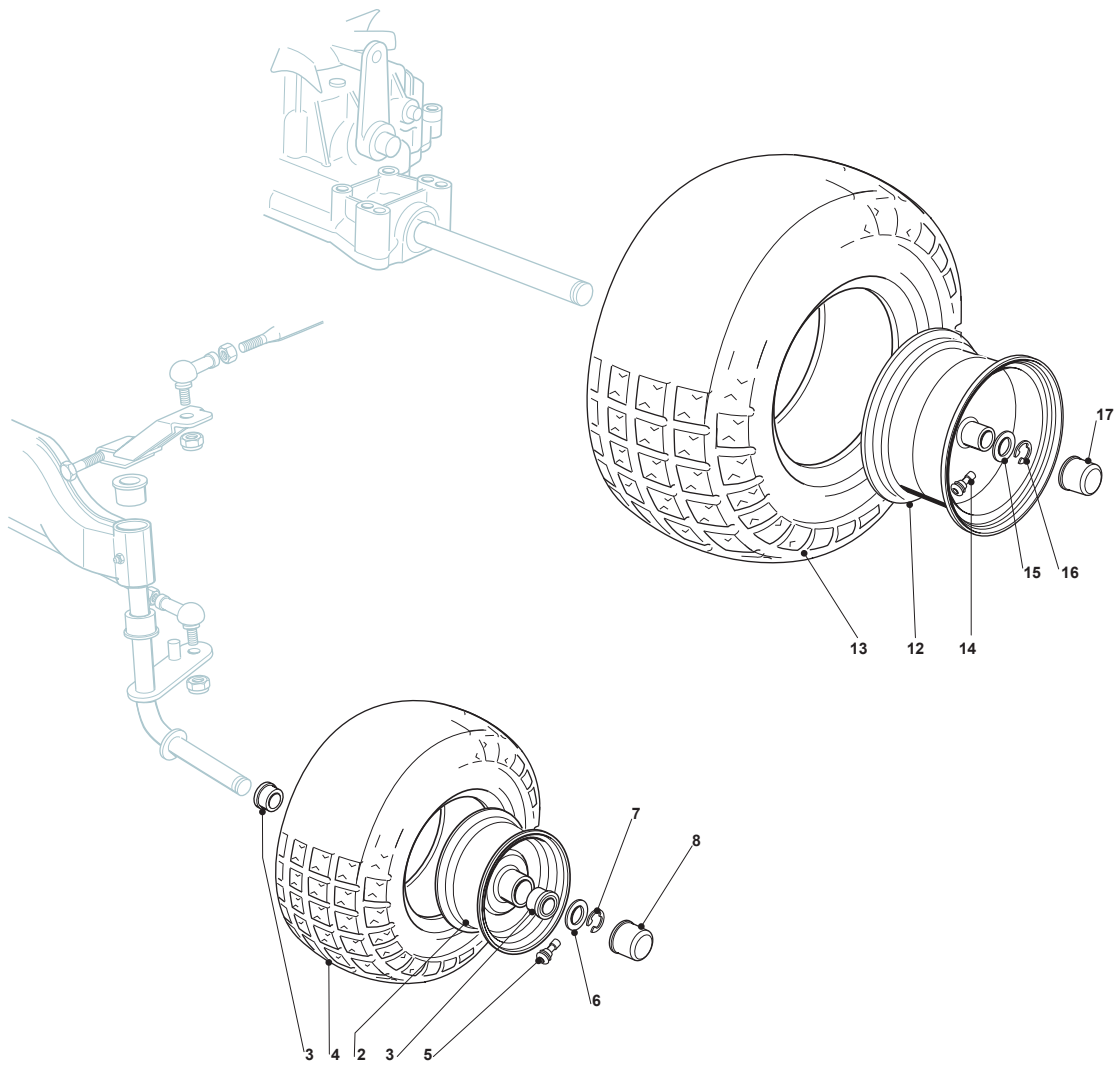

Fig.	Q.ty	Part No	Description	Notes
2	2	182000598/0	Rimm	
3	4	125122200/2	Bearing	
4	2	125590014/0	Tyre	13inch
4	2	127590066/0	Tyre	15inch
5	2	125950000/0	Valve	
6	2	125670005/1	Washer	
7	2	112001000/0	Benzing Ring	
8	2	382110274/0	Wheel Cover	standard Grey
12	2	182000599/0	Rimm	
13	2	125590015/0	Tyre	
14	2	125950000/0	Valve	
15	2	125670005/1	Washer	
16	2	112001010/0	Benzing Ring	
17	2	382110275/0	Rear Wheel Deck	standard Grey