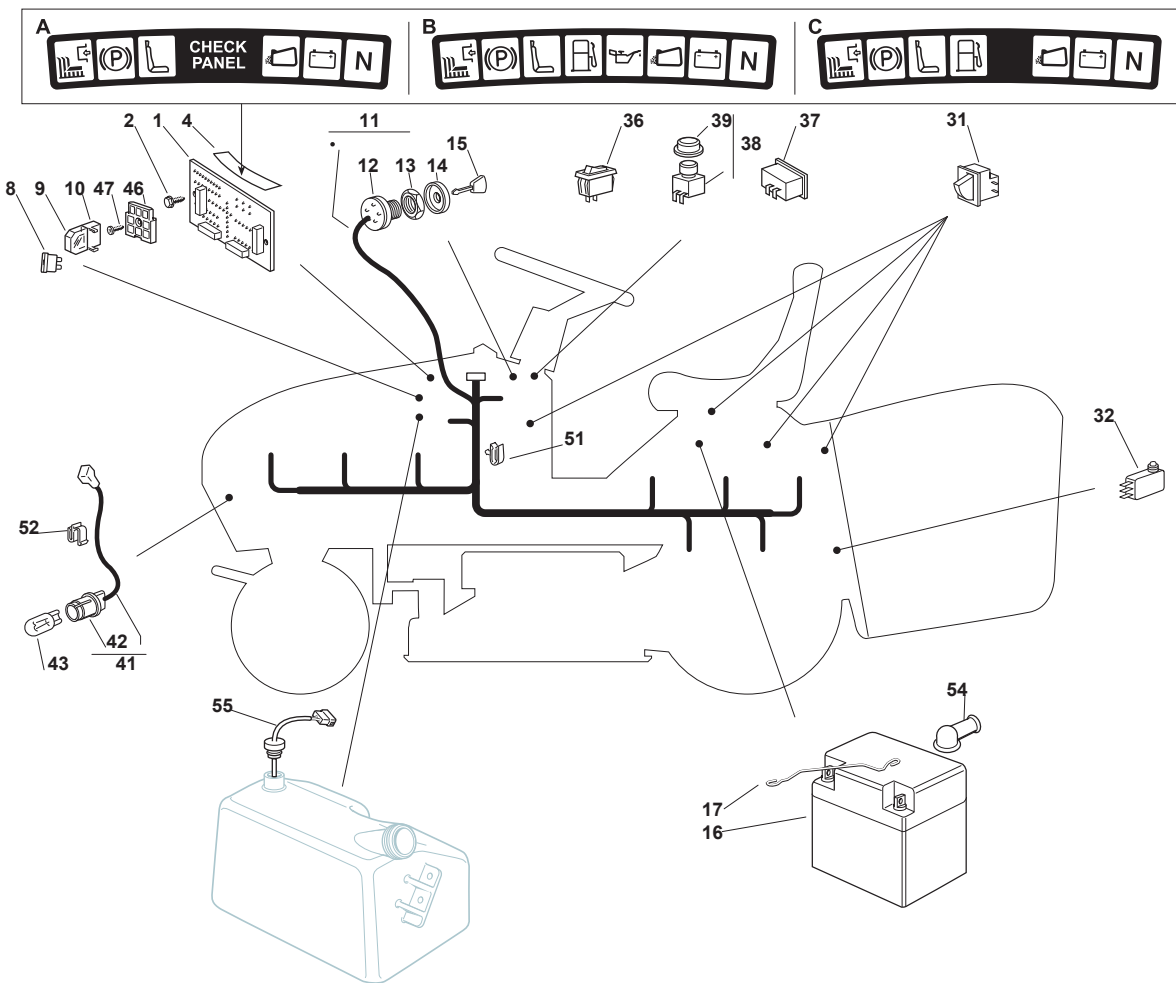

# TCX 122 HYDRO

Ride-on 102-122 Grasscatcher - Electric Lifting

Issue 17 - 2015

Fig.	Q.ty	Part No	Description	Notes
83	1	125394508/0	Knob	
84	1	112792099/0	Screw	
85	1	112154510/0	Nut	
86	1	382180045/0	Outfit, Screws	