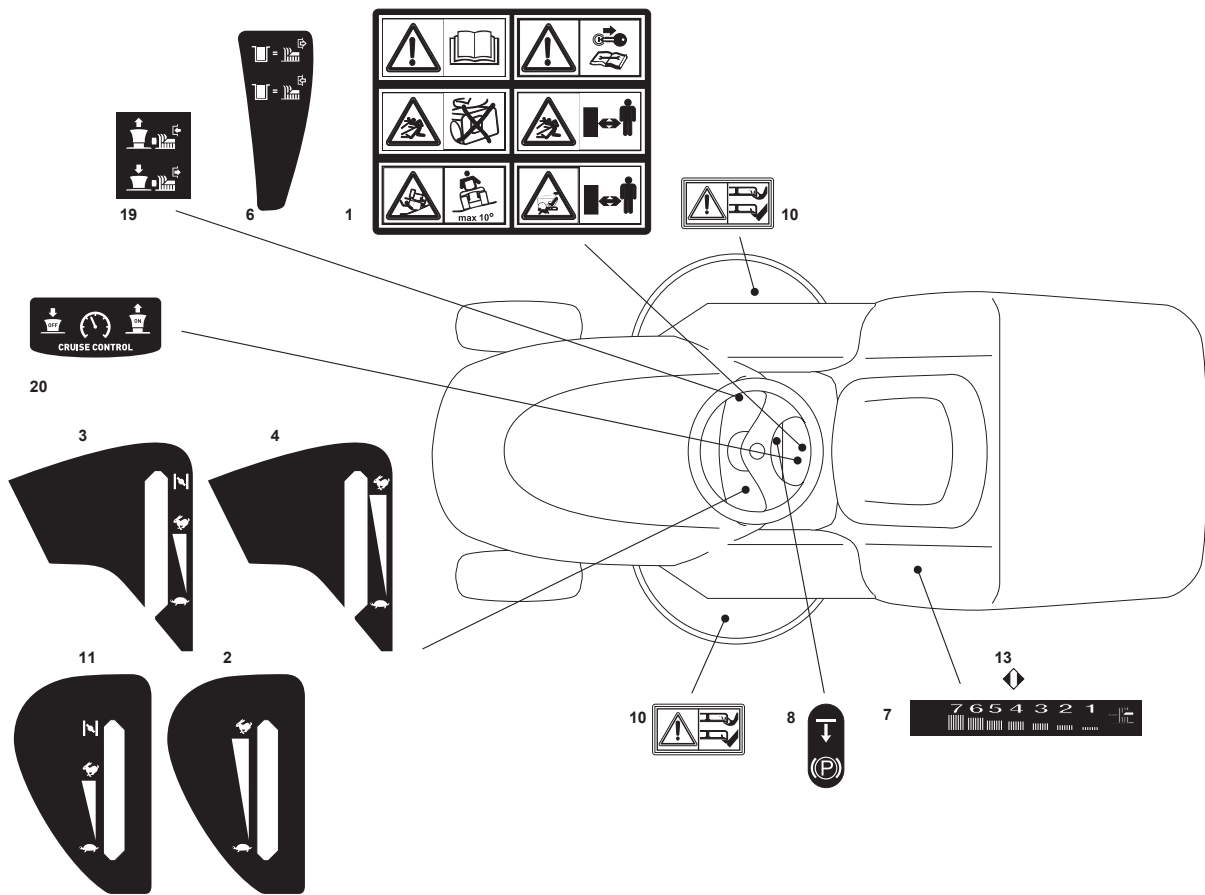

Fig.	Q.ty	Part No	Description	Notes
2	1	382400003/1	Ejection Guard	
3	1	325869043/0	Rear Support	
4	2	118566112/0	Polyethylene Push Road Ivars D=20inch	
5	2	112689515/0	Screw	
6	2	112154510/0	Nut	
7	2	125510022/0	Pin	
8	2	124487998/0	Cotter Pin	
9	1	124487999/0	Spring Pin	
22	1	125519997/1	Front Weight Tc	
23	3	112760520/0	Screw	
24	3	112155000/0	Nut	
42	1	382735502/0	Bracket	
43	1	325774213/0	Bracket	
44	1	382033105/1	Rod	
45	1	125510021/1	Hitch Pin	
46	2	124487999/0	Spring Pin	
51	1	182180050/0	Battery Charger	CE Plugg
51	1	182180052/0	Battery Charger	UK Plugg
72	1	125140092/0	Mulching Deflector	
73	1	325394005/0	Handle	
74	1	125510077/0	Pin	
75	1	125430245/0	Spring	
76	1	112735405/0	Screw	
77	1	325280000/1	Handgrip	
78	1	125840011/1	Tie Rod	
79	2	125253004/0	Mulch.Kit Fixing Hook	