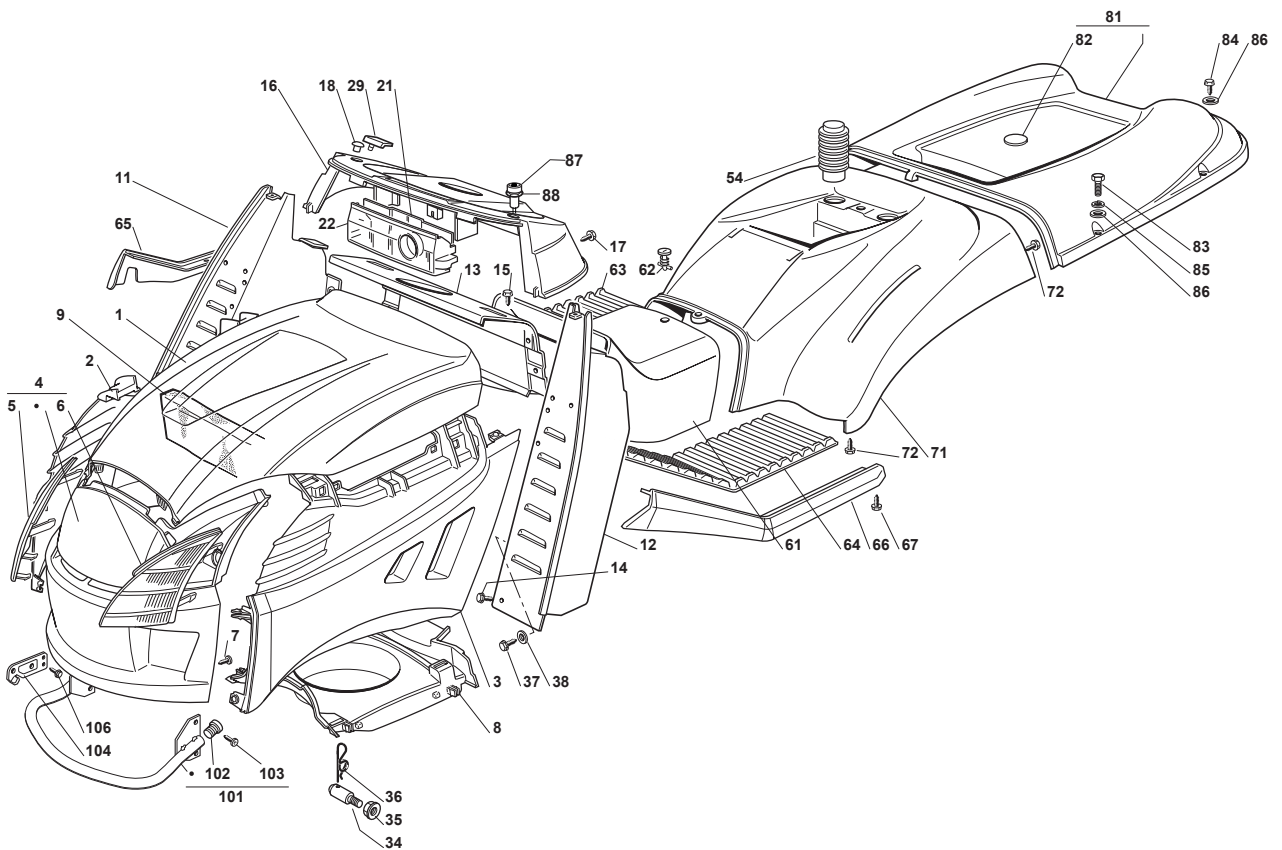

Fig.	Q.ty	Part No	Description	Notes
83	2	122524970/2	Fulcrum Pin	
84	2	112155010/0	Nut	
85	1	325785147/2	Seat Support	
86	1	325318303/0	Stop Lever	
87	1	125510000/0	Pin	
88	1	125430202/1	Spring	
89	2	112604897/0	Elastic Washer	
90	1	125430285/0	Spring	
91	1	112789000/0	Screw	
92	1	112154330/0	Nut	
93	1	325060049/0	Seat Switch Cam	
94	2	112815050/0	Screw	
95	4	112521320/0	Washer	
96	2	112154330/0	Nut	
97	1	325755025/1	Bracket	
98	2	112735110/0	Screw	
99	2	112437502/0	Plate	
100	1	325430255/0	Spring	
101	2	125510119/0	Tie Rod	
102	2	124487997/0	Cotter Pin	
103	2	125510040/1	Pin	
104	2	112155000/0	Nut	
105	2	112155000/0	Nut	