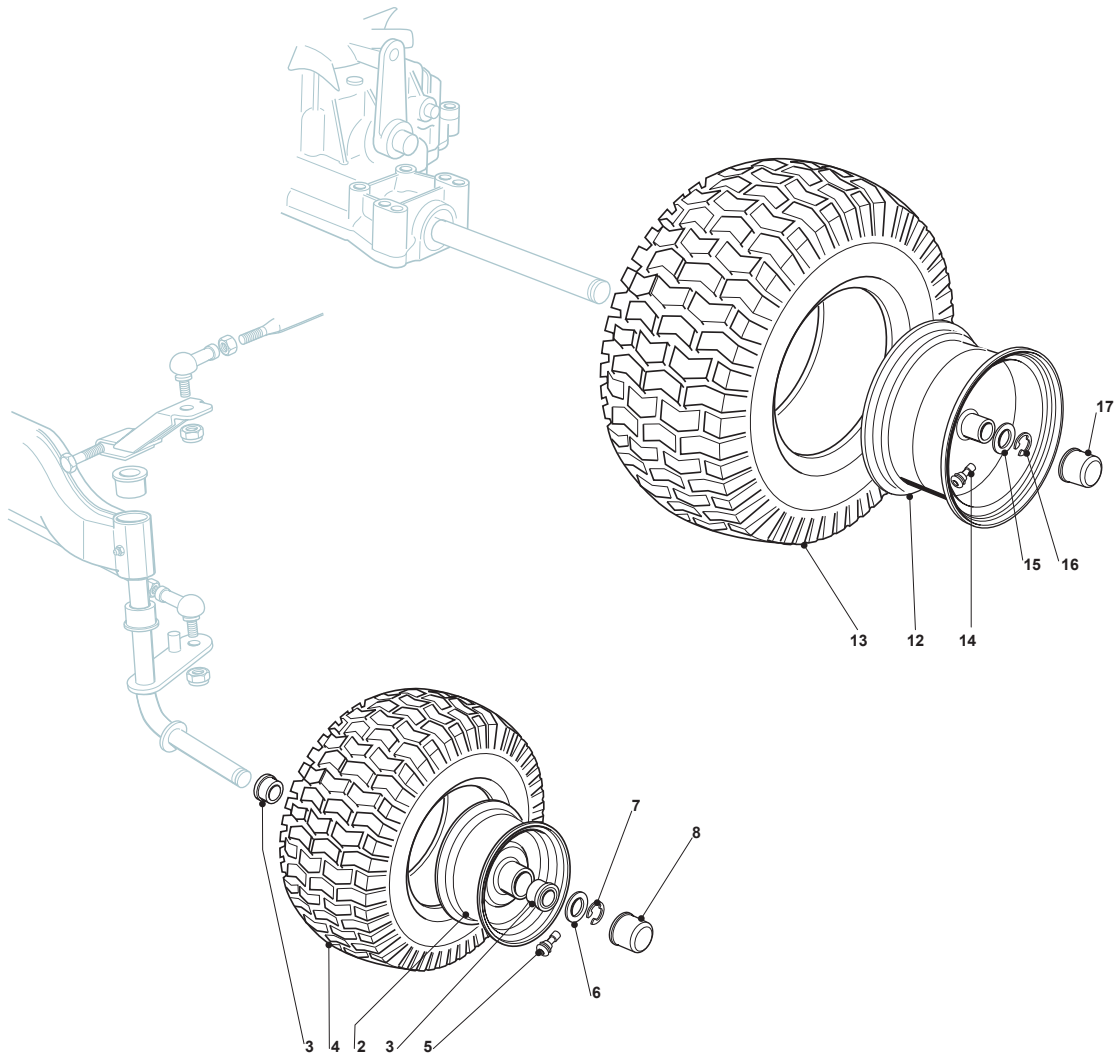

Fig.	Q.ty	Part No	Description	Notes
2	2	182000598/0	Rimm	
3	4	125122200/2	Bearing	
4	2	127590066/0	Tyre	15inch
4	2	125590014/0	Tyre	13inch
5	2	125950000/0	Valve	
6	2	125670005/1	Washer	
7	2	112001000/0	Benzing Ring	
8	2	322110239/0	Hub Cover	Stiga Style
8	2	122110230/0	Hub Cover	standard Black
12	2	182000599/0	Rimm	
13	2	125590015/0	Tyre	
14	2	125950000/0	Valve	
15	2	125670005/1	Washer	
16	2	112001010/0	Benzing Ring	
17	2	322110239/0	Hub Cover	Stiga Style
17	2	122110230/0	Hub Cover	standard Black