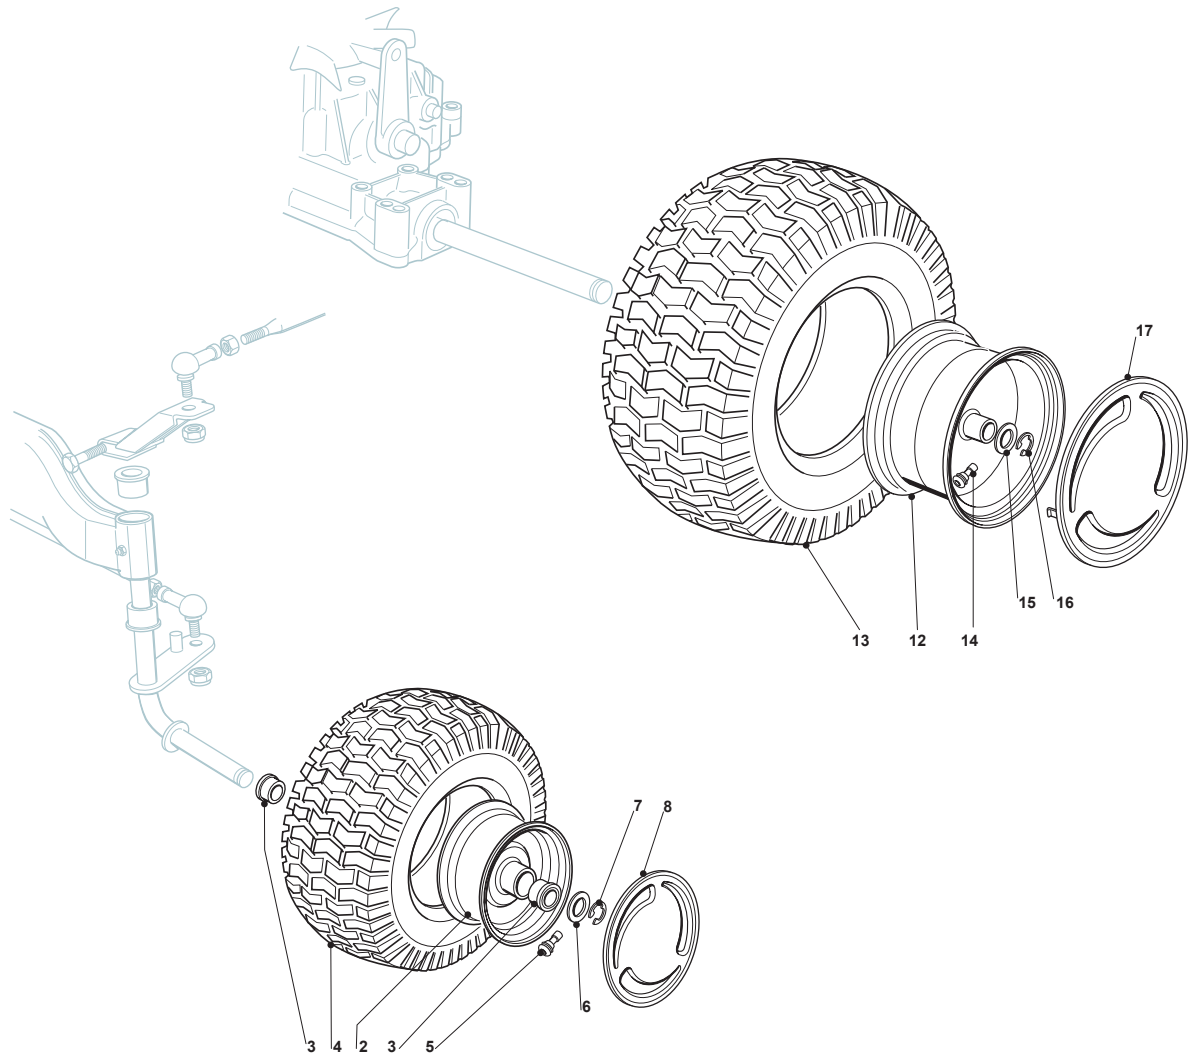

Fig.	Q.ty	Part No	Description	Notes
2	2	182000598/0	Rimm	
3	4	125122200/2	Bearing	
4	2	127590066/0	Tyre	15inch
4	2	125590014/0	Tyre	13inch
5	2	125950000/0	Valve	
6	2	125670005/1	Washer	
7	2	112001000/0	Benzing Ring	
8	2	322110239/0	Hub Cover	Stiga Style
8	2	122110230/0	Hub Cover	standard Black
12	2	182000599/0	Rimm	
13	2	125590015/0	Tyre	
14	2	125950000/0	Valve	
15	2	125670005/1	Washer	
16	2	112001010/0	Benzing Ring	
17	2	322110239/0	Hub Cover	Stiga Style
17	2	122110230/0	Hub Cover	standard Black