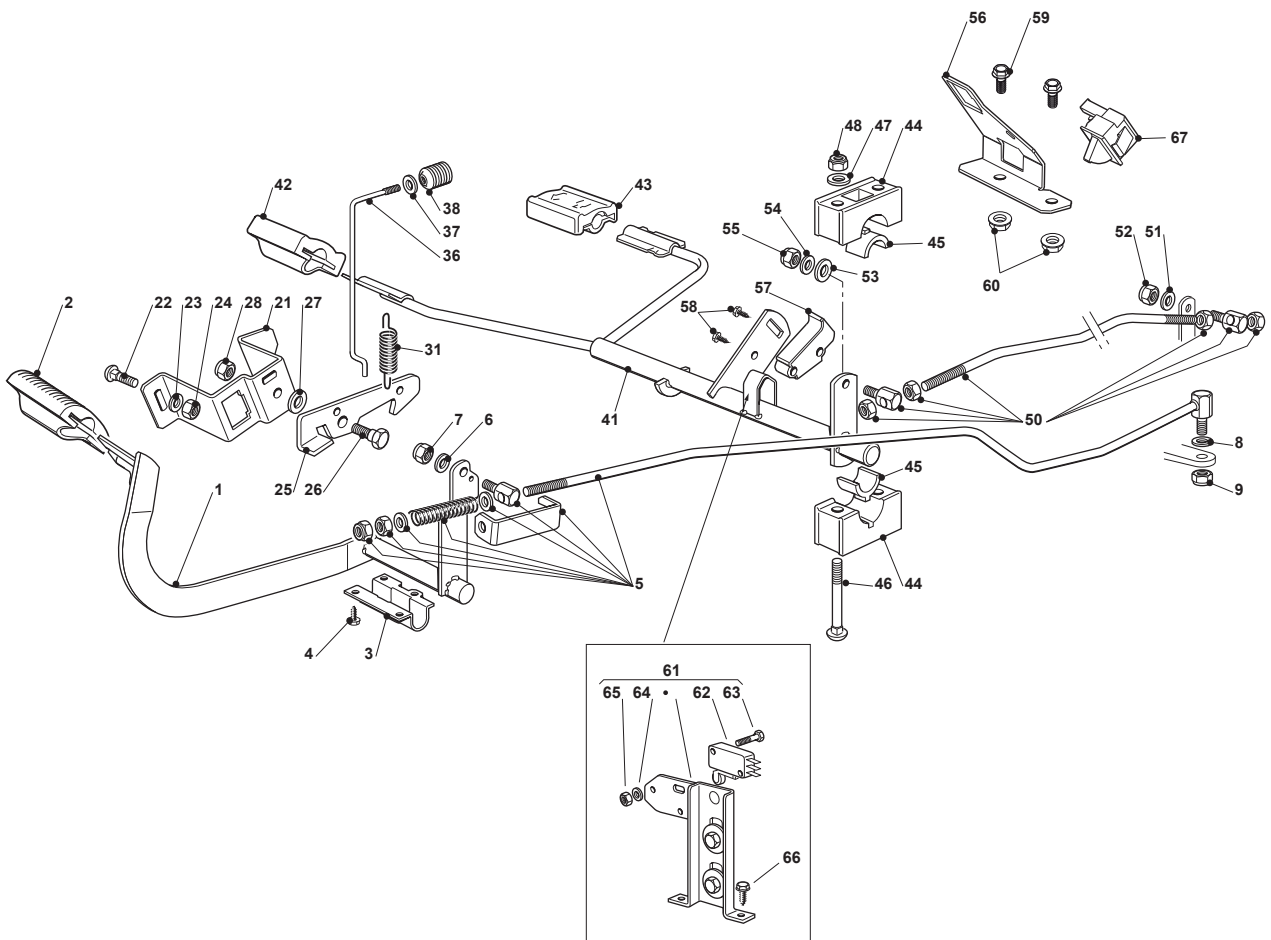

# TCX 122 HYDRO

Ride-on 102-122 Steering - 15"

Issue 17 - 2015

Fig.	Q.ty	Part No	Description	Notes
66	1	122167840/0	Spacer	
67	1	112691200/0	Screw	
68	1	112293201/0	Nut	

Fig.	Q.ty	Part No	Description	Notes
1	1	382500011/2	Pedal	
2	1	325110416/0	Clamp Cover	
3	1	325547081/2	Plate	
4	4	112731601/0	Screw	
5	1	382000582/0	Rod	
6	1	112521350/0	Washer	
7	1	112155000/0	Nut	
8	2	112521360/0	Washer	
9	1	112155000/0	Nut	
21	1	325785143/1	Support	
22	2	112815210/0	Screw	
23	1	112523040/0	Washer	
24	2	112154510/0	Nut	
25	1	325253001/0	Hook	
26	1	122524970/2	Fulcrum Pin	
27	1	325670011/0	Antifriction Washer	
28	1	112155000/0	Nut	
31	1	125430213/0	Spring	
36	1	125033034/0	Rod	
37	1	125394509/1	Knob	
38	1	112523020/0	Washer	
41	1	382000391/1	Drive Pedal	
42	1	325110417/0	Clamp Cover Front	
43	1	325110418/0	Clamp Cover Rear	
44	4	325785354/0	Support	
45	4	325034003/0	Brass	
46	4	112815271/0	Screw	
47	4	112523040/0	Washer	
48	4	112154510/0	Nut	
50	1	382000579/0	Rod	
51	1	112523040/0	Washer	
52	1	112154510/0	Nut	
53	1	112521360/0	Washer	
54	1	112523040/0	Washer	
55	1	112154510/0	Nut	
56	1	325785481/0	Micro Switch Bracket	
57	1	325060034/1	Cam	
58	1	112735404/0	Screw	
59	2	112793102/0	Screw	
60	2	112293201/0	Nut	
61	1	382394853/0	Switch Ass.Y	
62	1	119410609/0	Microswitch	
63	2	112735602/0	Screw	
64	2	112581100/0	Grower	
65	2	112290791/0	Nut	
66	2	112735110/0	Screw	
67	1	119410614/0	Microswitch	