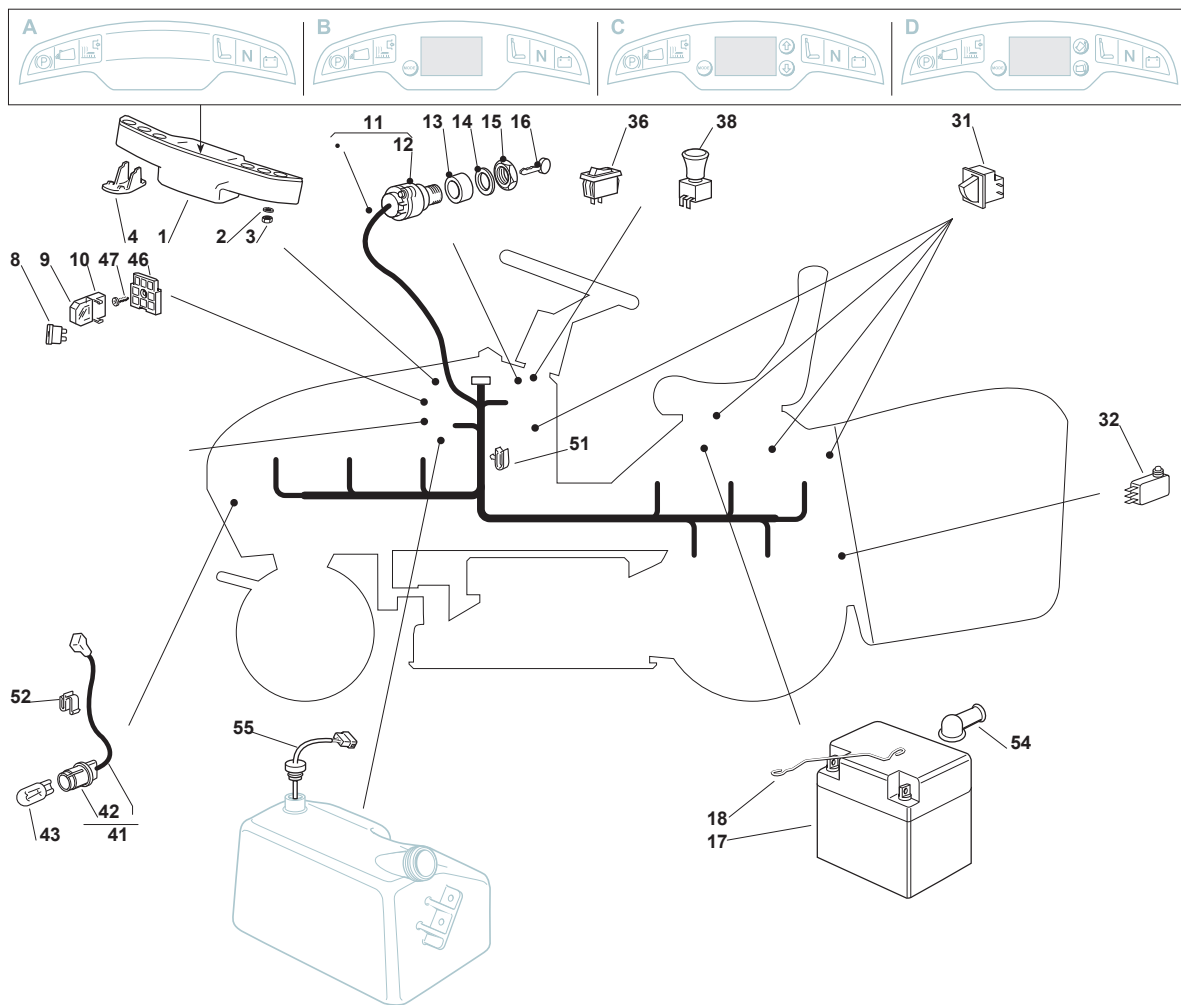

Fig.	Q.ty	Part No	Description	Notes
1	1	382722434/0	Cards + Guards (C)	
1	1	382722433/0	Cards + Guards (D)	
1	1	382722432/0	Cards + Guards (B)	
1	1	382722431/0	Cards + Guards (A)	
2	2	112521320/0	Washer	
3	2	112154330/0	Nut	
4	1	325031501/0	Deflector	
8	1	133340040/0	Fuse 10 A	for Electric and Manual Grassbag Lifting
8	1	133340036/0	Fuse 25 A	for Electric and Manual Grassbag Lifting
8	1	133340035/0	Fuse 15 A	for Electric Grassbag Lifting
9	2	133215000/0	Cover	for Manual Grassbag Lifting
9	3	133215000/0	Cover	for Electric Grassbag Lifting
10	3	133500007/0	Fuse Carrier	for Electric Grassbag Lifting
10	2	133500007/0	Fuse Carrier	for Manual Grassbag Lifting
11	1	182040208/0	Cables Ass.Y	for HONDA Engines
11	1	182040203/0	Cables Ass.Y	for B&S-GGP-Kohler-Kawasaki Engines
12	1	118450072/0	Starting Switch	
13	1	118550136/0	Spacer	
14	1	118550135/0	Washer	
15	1	118400862/0	Ring Nut	
16	1	118210022/0	Starting Key	
17	1	118120002/1	Battery	
18	1	125430230/0	Spring	
31	3	119410615/0	Microswitch	
32	1	119410605/1	Microswitch	
36	1	118450060/1	Headlight Interrupt. Cre1116-0	
38	1	118450068/0	Switch	
41	1	182040073/0	Lamp Holder	
42	2	133500030/0	Lamp Holder	
43	2	118459100/0	Lamp For Lights	
46	1	133500010/1	Plate	
52	1	133320504/0	Fairlead	
55	1	125290001/0	Fuel Level Indicator	
47	1	112735170/0	Screw	
51	5	133320506/0	Fairlead	
54	1	118564864/1	Protection