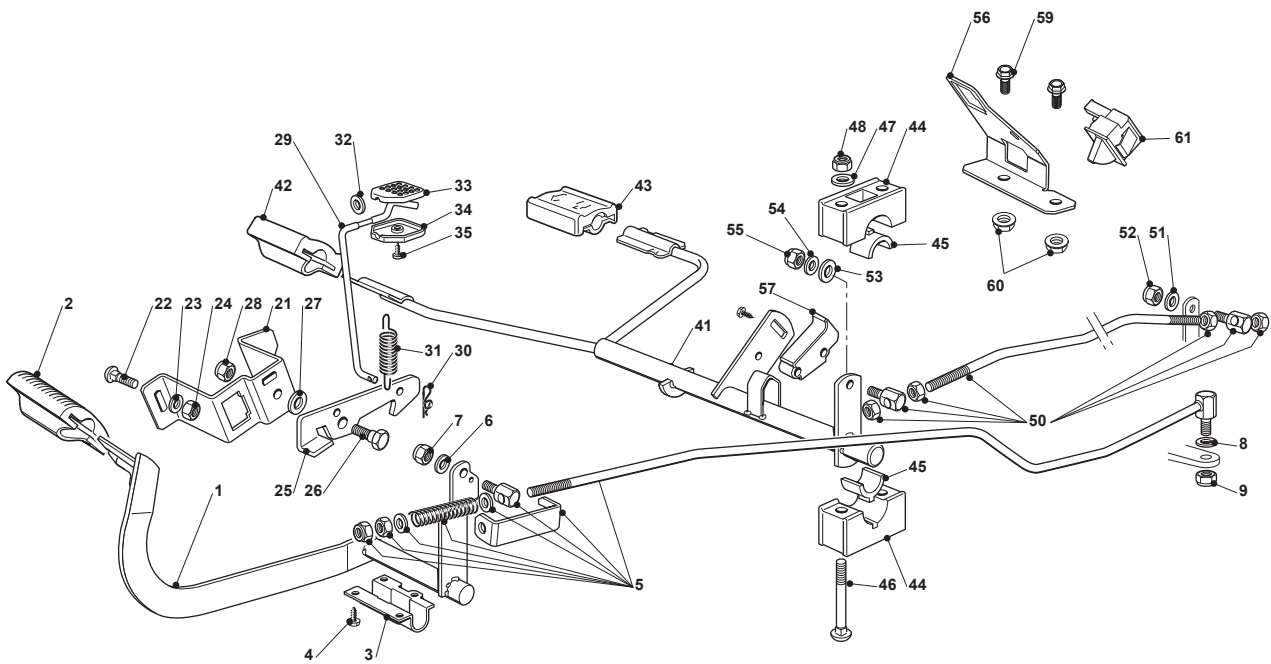

# TCX 122 HYDRO

Ride-on 102-122 Steering - 15"

Issue 17 - 2015

Fig.	Q.ty	Part No	Description	Notes
66	1	122167840/0	Spacer	
67	1	112691200/0	Screw	
68	1	112293201/0	Nut	

Fig.	Q.ty	Part No	Description	Notes
1	1	382500011/2	Pedal	
2	1	325110416/0	Clamp Cover	
3	1	325547081/2	Plate	
4	4	112731601/0	Screw	
5	1	382000582/0	Rod	
6	1	112521350/0	Washer	
7	1	112155000/0	Nut	
8	2	112521360/0	Washer	
9	1	112155000/0	Nut	
21	1	325785143/1	Support	
22	2	112815210/0	Screw	
23	1	112523040/0	Washer	
24	2	112154510/0	Nut	
25	1	325253001/0	Hook	
26	1	122524970/2	Fulcrum Pin	
27	1	325670011/0	Antifriction Washer	
28	1	112155000/0	Nut	
31	1	125430213/0	Spring	
36	1	125033034/0	Rod	
37	1	125394509/1	Knob	
38	1	112523020/0	Washer	
41	1	382000391/1	Drive Pedal	
42	1	325110417/0	Clamp Cover Front	
43	1	325110418/0	Clamp Cover Rear	
44	4	325785354/0	Support	
45	4	325034003/0	Brass	
46	4	112815271/0	Screw	
47	4	112523040/0	Washer	
48	4	112154510/0	Nut	
50	1	382000579/0	Rod	
51	1	112523040/0	Washer	
52	1	112154510/0	Nut	
53	1	112521360/0	Washer	
54	1	112523040/0	Washer	
55	1	112154510/0	Nut	
56	1	325785481/0	Micro Switch Bracket	
57	1	325060034/1	Cam	
58	1	112735404/0	Screw	
59	2	112793102/0	Screw	
60	2	112293201/0	Nut	
61	1	382394853/0	Switch Ass.Y	
62	1	119410609/0	Microswitch	
63	2	112735602/0	Screw	
64	2	112581100/0	Grower	
65	2	112290791/0	Nut	
66	2	112735110/0	Screw	
67	1	119410614/0	Microswitch	