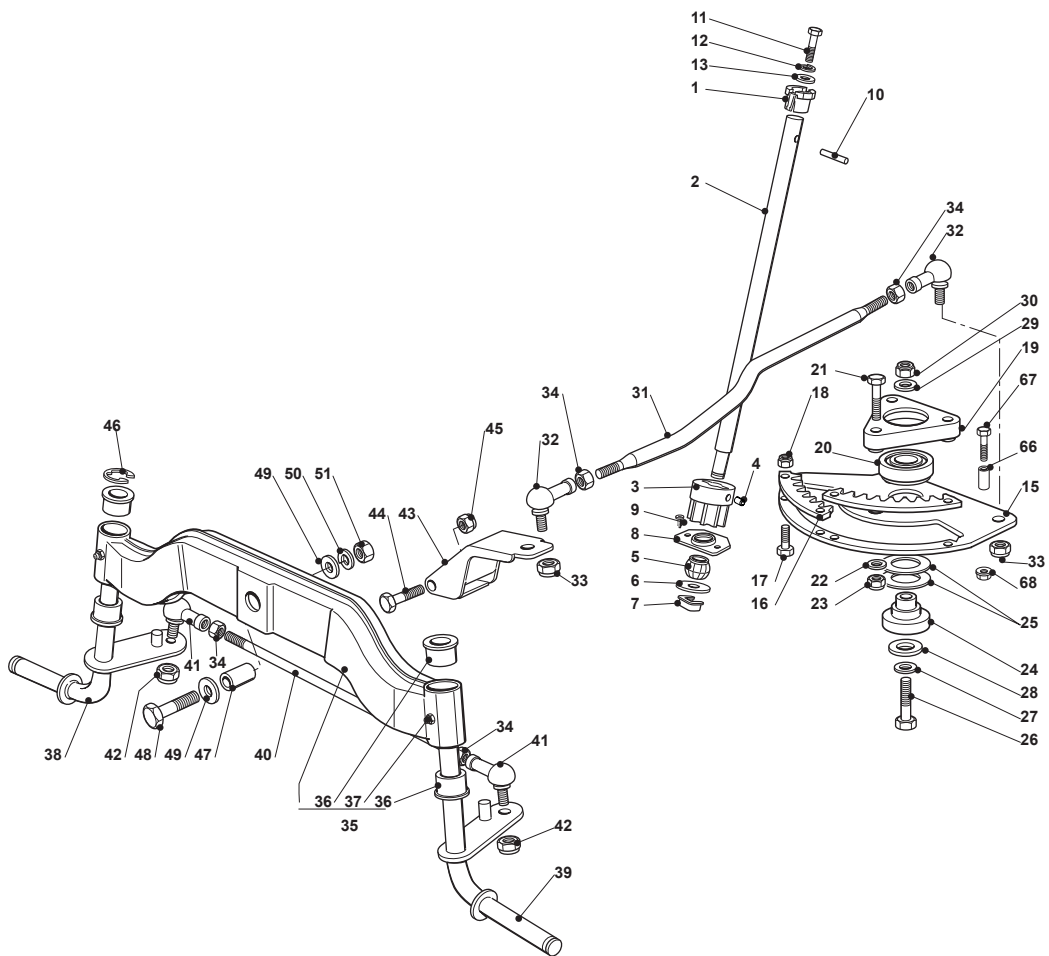

Ride-on 102-122 Steering - 15"

Issue 17 - 2015

Fig.	Q.ty	Part No	Description	Notes
66	1	122167840/0	Spacer	
67	1	112691200/0	Screw	
68	1	112293201/0	Nut