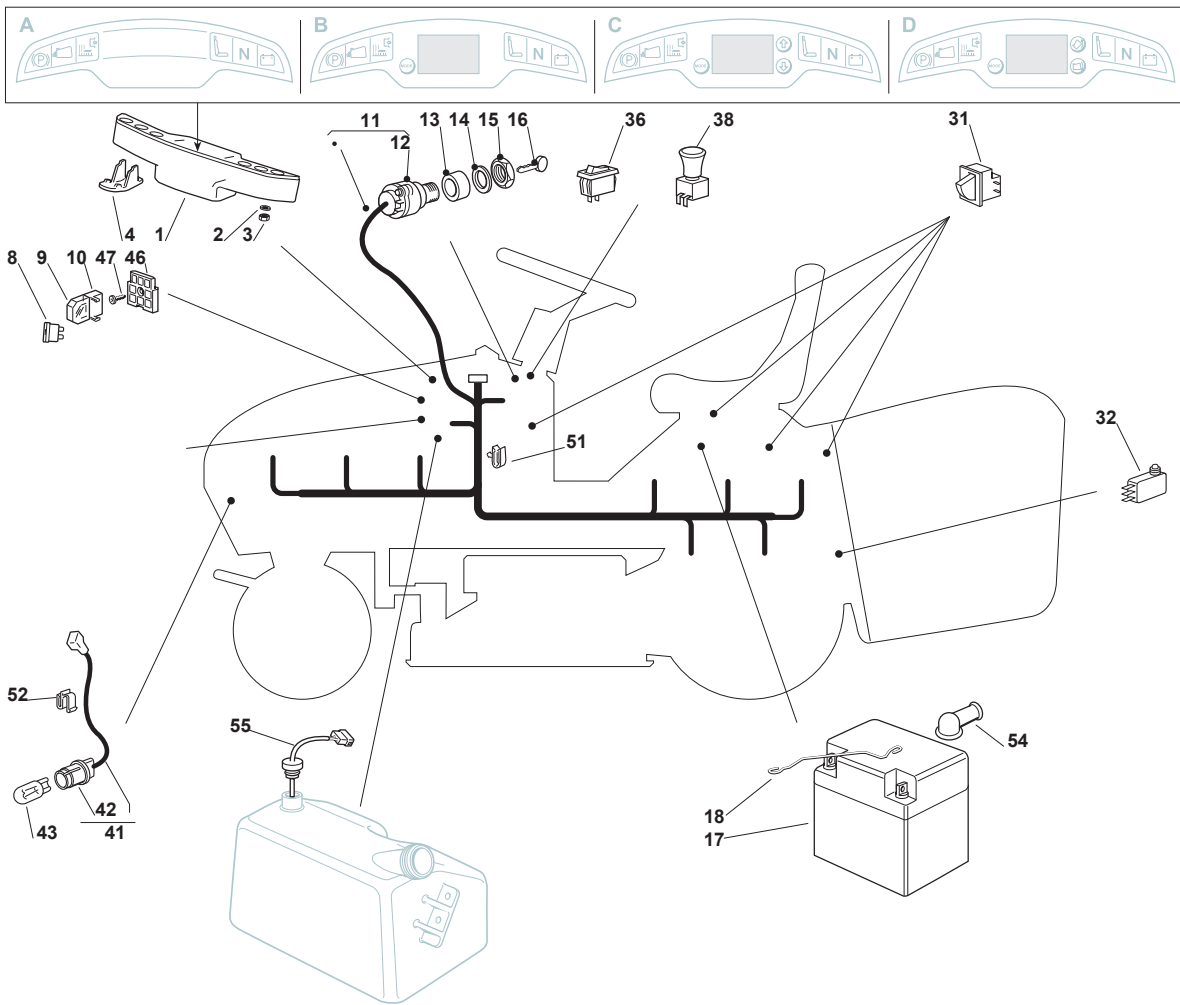

Fig.	Q.ty	Part No	Description	Notes
83	1	125394508/0	Knob	
84	1	112792099/0	Screw	
85	1	112154510/0	Nut	
86	1	382180045/0	Outfit, Screws	

Fig.	Q.ty	Part No	Description	Notes
1	1	125722441/0	Electronic Card	
2	3	112735105/0	Screw	
4	1	125420005/0	Check Control (B)	for B&S 20-24Hp and Kawasaki Engine
4	1	125420007/0	Check Control (C)	for Honda Engine
4	1	125420004/0	Check Control (A)	for B&S and GGP Engine
8	1	133340036/0	Fuse 25 A	
8	1	133340040/0	Fuse 10 A	
9	2	133215000/0	Cover	
10	2	133500007/0	Fuse Carrier	
11	1	182040207/0	Cables Ass.Y	for Honda Engine
11	1	182040206/0	Cables Ass.Y	for B&S-GGP-Kawasaki Engine
12	1	118450065/1	Starting Switch	
13	1	118400861/0	Screwed Ring	
14	1	118565351/0	Screwed Ring Protection	
15	1	118210016/1	Starting Key	
16	1	118120002/1	Battery	
17	1	125430230/0	Spring	
31	3	119410615/0	Microswitch	
32	1	119410605/1	Microswitch	
36	1	118450060/1	Headlight Interrupt. Cre1116-0	
37	1	9400-0384-01	Hour Counter	
38	1	118450067/0	Switch	
39	1	118203852/0	Cap	
41	1	182040070/0	Cables Ass.Y	
42	2	133500030/0	Lamp Holder	
43	2	118459100/0	Lamp For Lights	
46	1	133500010/1	Plate	
47	1	112735170/0	Screw	
51	5	133320506/0	Fairlead	
52	1	133320504/0	Fairlead	
54	1	118564864/1	Protection	
55	1	125290000/0	Fuel Level Indicator	