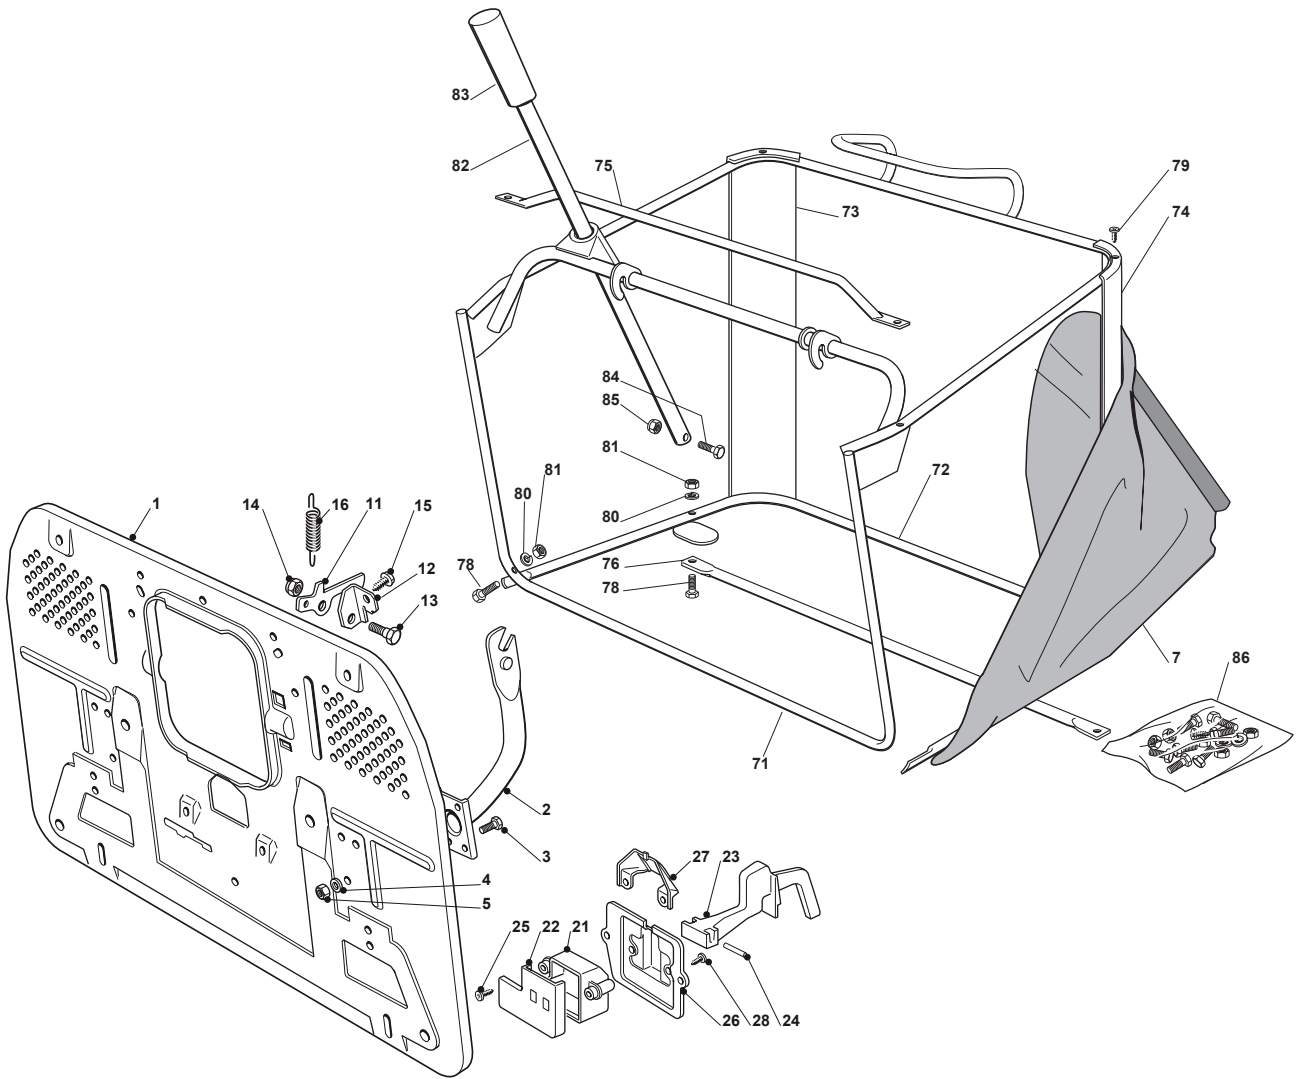

Fig.	Q.ty	Part No	Description	Notes
1	2	125033060/0	Washing Cutting Deck Connection	
2	2	119035000/0	Or Ring	
3	2	112500030/0	Rivet	
9	1	382108016/1	Conveyor	
10	2	325774373/0	Clamp	
11	1	325060144/0	Right Belt Protection Carter	
12	1	325060145/0	Left Belt Protection	
13	2	325774267/0	Clamp	
14	2	325774423/0	Clamp	
15	1	325774425/0	Clamp	
16	1	325774421/0	Clamp	