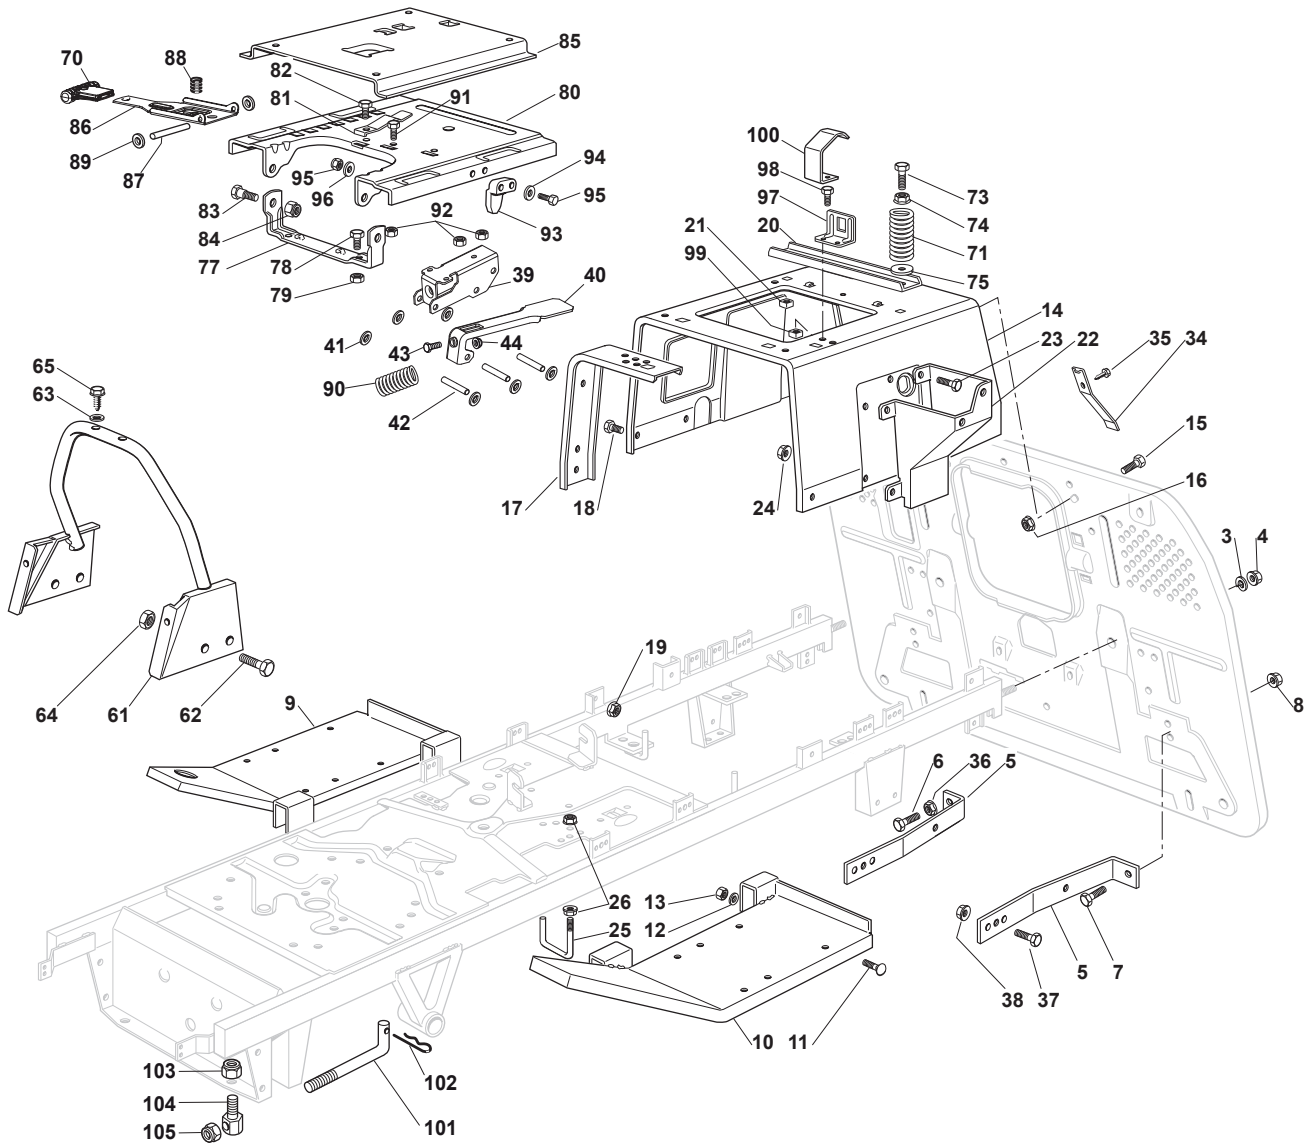

Fig.	Q.ty	Part No	Description	Notes
84	2	112155010/0	Nut	
85	1	325785147/2	Seat Support	
86	1	325318109/1	Stop Lever	
87	1	125510000/0	Pin	
88	1	125430202/1	Spring	
89	2	112604897/0	Elastic Washer	
90	1	125430285/0	Spring	
91	1	112789000/0	Screw	
92	1	112154330/0	Nut	
93	1	325060049/0	Seat Switch Cam	
94	2	112815050/0	Screw	
95	4	112521320/0	Washer	
96	2	112154330/0	Nut	
97	1	325755025/1	Bracket	
98	2	112735110/0	Screw	
99	2	112437502/0	Plate	
100	1	325430255/0	Spring	
101	2	125510119/0	Tie Rod	
102	2	124487997/0	Cotter Pin	
103	2	125510040/1	Pin	
104	2	112155000/0	Nut	
105	2	112155000/0	Nut	

Fig.	Q.ty	Part No	Description	Notes
83	2	122524970/2	Fulcrum Pin	
84	2	112155010/0	Nut	
85	1	325785147/2	Seat Support	
86	1	325318303/0	Stop Lever	
87	1	125510000/0	Pin	
88	1	125430202/1	Spring	
89	2	112604897/0	Elastic Washer	
90	1	125430285/0	Spring	
91	1	112789000/0	Screw	
92	1	112154330/0	Nut	
93	1	325060049/0	Seat Switch Cam	
94	2	112815050/0	Screw	
95	4	112521320/0	Washer	
96	2	112154330/0	Nut	
97	1	325755025/1	Bracket	
98	2	112735110/0	Screw	
99	2	112437502/0	Plate	
100	1	325430255/0	Spring	
101	2	125510119/0	Tie Rod	
102	2	124487997/0	Cotter Pin	
103	2	125510040/1	Pin	
104	2	112155000/0	Nut	
105	2	112155000/0	Nut	