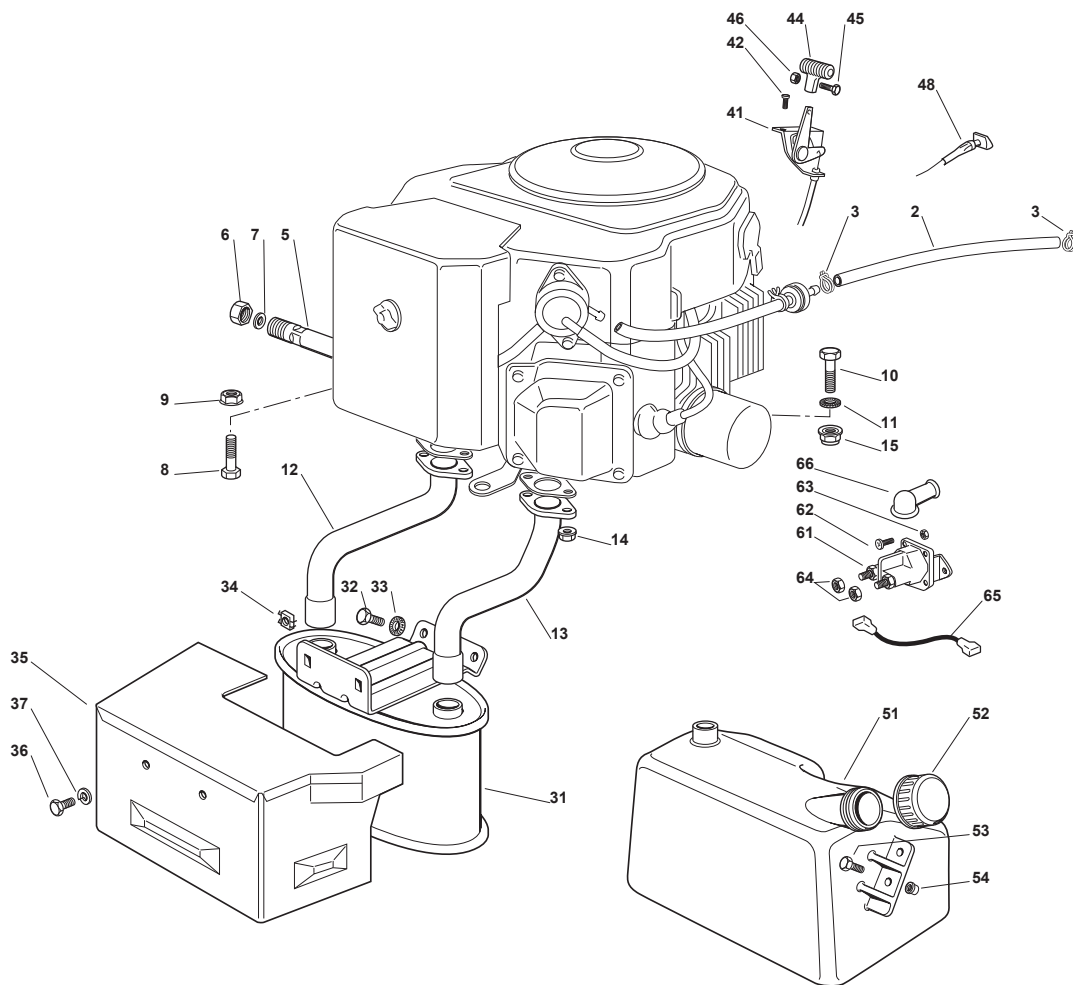

Fig.	Q.ty	Part No	Description	Notes
2	1	325869016/1	Connecting Tube	
3	2	118375051/1	Fair Led	
4	3	112735108/1	Screw	
5	1	112154210/0	Nut	
6	1	112691115/0	Screw	
7	1	112540260/0	Grower	
8	1	127598060/0	Oil Discharge Extension	
9	1	118737849/0	Plug	
10	1	118401001/1	Oil Seal	
11	1	118738227/0	Exhaust Pipe Kohler 16-18	
12	2	112735530/0	Screw	
13	2	112583500/0	Grower	
14	3	125160035/0	Spacer	
31	1	182750010/0	Muffler	
32	2	112793102/0	Screw	
33	2	112540260/0	Grower	
34	2	112360425/0	Nut	
35	1	382598029/0	Muffler Protection	
36	2	112792611/0	Screw	
37	2	112583500/0	Grower	
41	1	182000200/1	Throttle Cable	
42	2	125943012/0	Screw	
44	1	125394501/0	Knob	
45	1	112726388/0	Screw	
46	1	112290800/0	Nut	
51	1	125735110/3	Tank	Without Fuel Level
51	1	325735111/3	Tank	With Fuel Level
52	1	125795000/1	Fuel Cap	
53	2	112788910/0	Screw	
54	2	112500092/0	Rivet	
61	1	118736110/0	Starter Relay	
62	2	112791011/0	Screw	
63	2	112292102/0	Nut	
64	2	112360352/0	Nut	
65	1	125065017/0	Cable	
66	1	118564861/1	Protection	