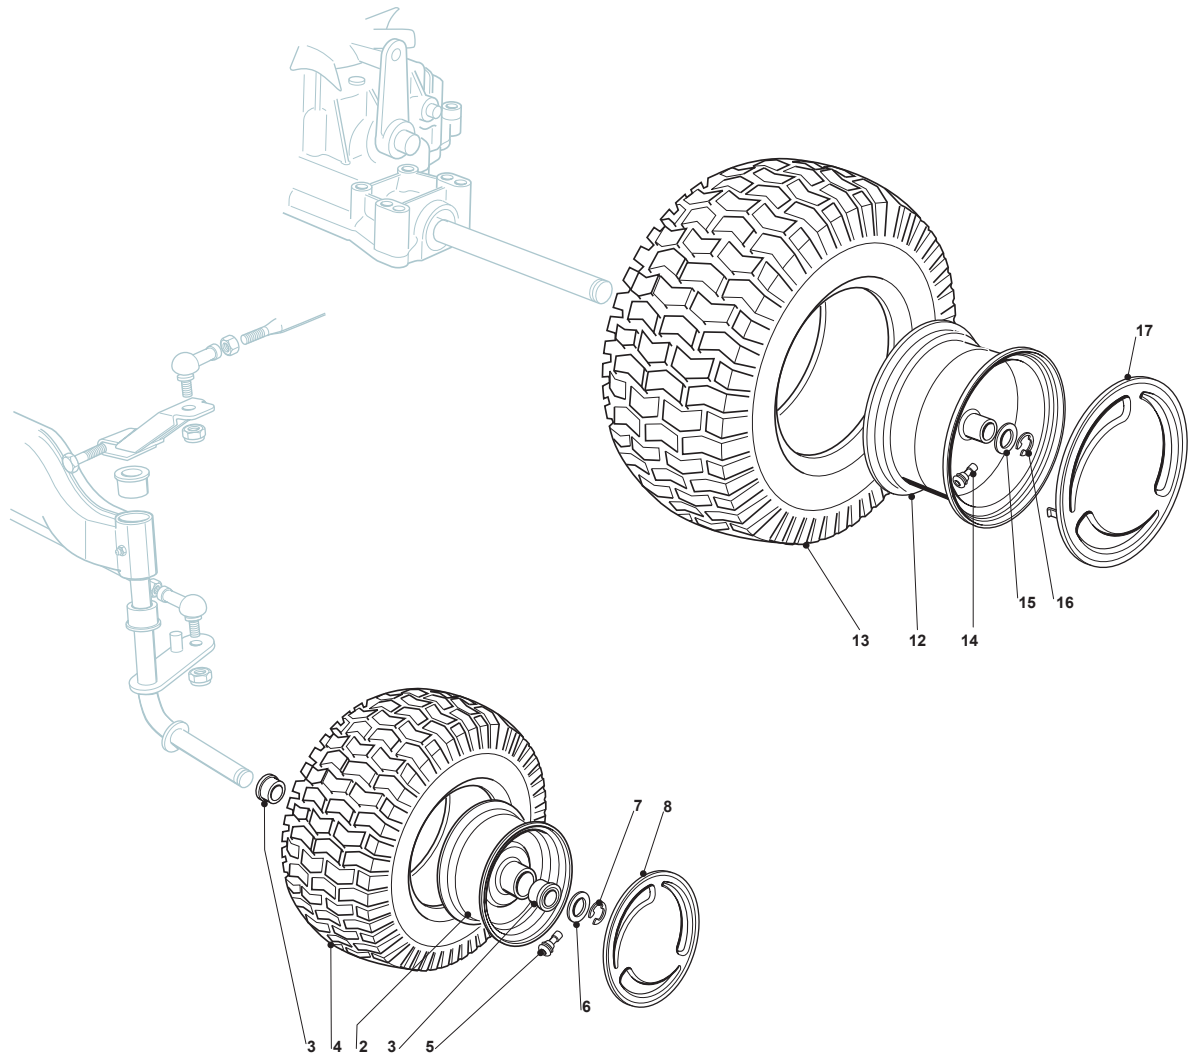

Fig.	Q.ty	Part No	Description	Notes
2	2	182000598/0	Rimm	
3	4	125122200/2	Bearing	
4	2	127590066/0	Tyre	15inch
4	2	125590014/0	Tyre	13inch
5	2	125950000/0	Valve	
6	2	125670005/1	Washer	
7	2	112001000/0	Benzing Ring	
8	2	382110252/0	Front Wheel Cover	standard Grey
12	2	182000599/0	Rimm	
13	2	125590015/0	Tyre	
14	2	125950000/0	Valve	
15	2	125670005/1	Washer	
16	2	112001010/0	Benzing Ring	
17	2	382110253/0	Wheel Cover	standard Grey