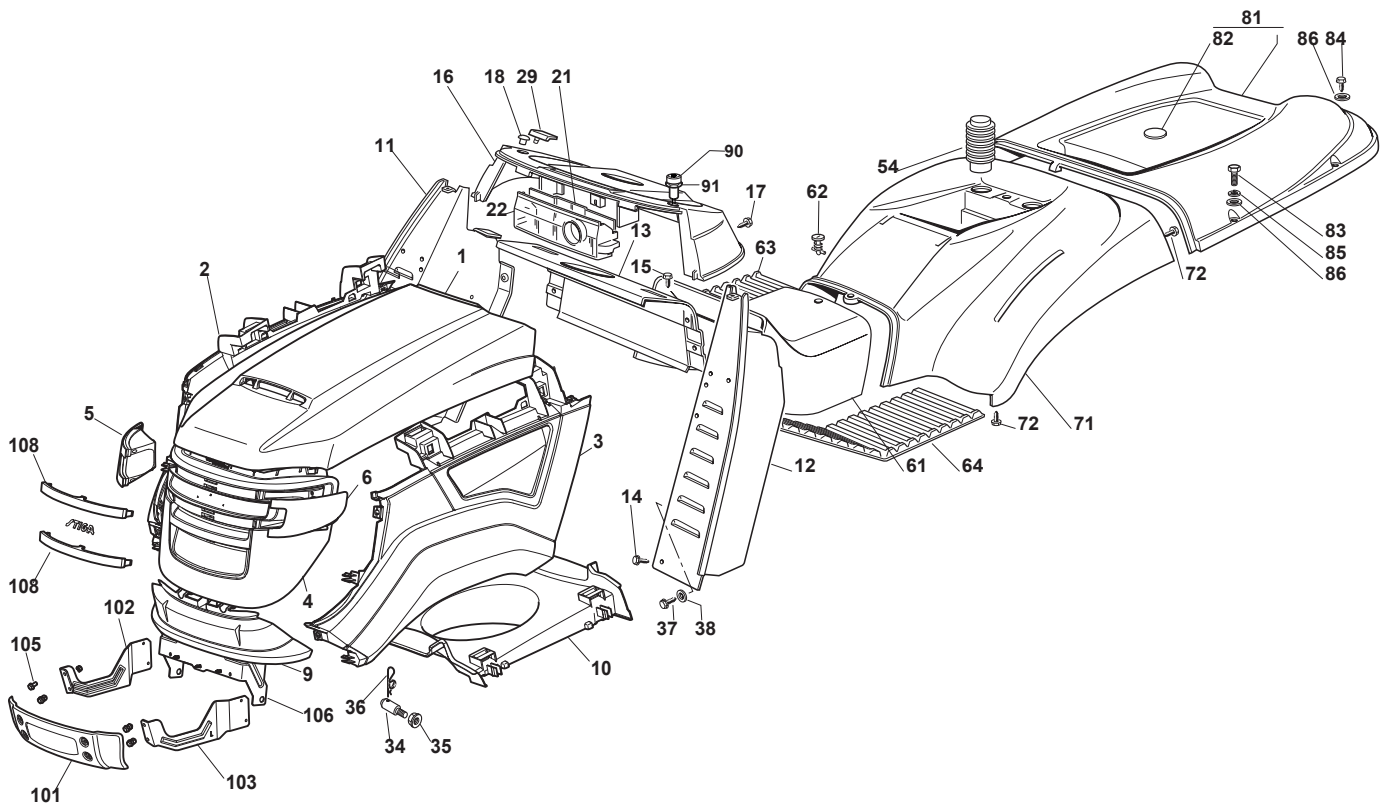

Fig.	Q.ty	Part No	Description	Notes
1	1	325076866/0	Upper Engine Hood, Yellow	
2	1	382394645/0	Side Hood, Right	
3	1	382394646/0	Side Hood, Left	
4	1	325076953/0	Grey Hood, Front | Lower Grey Hood, Front	
5	1	382185500/1	Right Grill	
6	1	382185501/1	Left Grill	
8	6	112735403/0	Screw	
9	1	325076959/0	Lower Grey Hood, Front	
10	1	325108031/0	Conveyor	
11	1	382785022/9	Right Dashboard Support	
12	1	382785021/8	Left Dashboard Support	
13	1	382785137/0	Central Dashboard Support	
14	2	112735110/0	Screw	
15	4	112735110/0	Screw	
16	1	325120258/0	Black Dashboard	for Standard Electronic Card
16	1	325120257/0	Black Dashboard	for Electronic Card with Display
17	4	112728440/0	Screw	
18	2	125120200/0	Cap	
21	1	125600009/0	Rear Card Protection	
22	1	125600051/0	Protection	
29	2	125260000/0	Grommet	
34	2	125510079/1	Pin	
35	2	112293201/0	Nut	
36	1	124487998/0	Cotter Pin	
37	2	112731350/0	Screw	
38	2	112521330/0	Washer	
54	2	325122000/2	Spring	
61	1	325110466/0	Grey Central Cover	
62	1	125580020/2	Stake	
63	1	325110278/1	Right Footboard Cover	
64	1	325110279/0	Left Footboard Cover	
71	1	325599018/0	Left, Footboard Profile	
72	4	325599017/0	Right, Footboard Profile	
81	1	112731580/0	Screw	
82	1	325785449/0	Black Dashboard Support	
83	2	112735403/0	Screw	
84	4	325109754/0	Yellow Wheels Cover	
85	2	112735402/0	Screw	
86	6	325109793/0	Right Wheel Cover	
90	1	325605003/0	Button	
91	1	325256250/0	Screw Ring	
101	1	325109794/0	Left Wheel Cover	
102	2	112728686/0	Screw	
103	4	325207129/0	Cover, Can Holder Tcx Hydro Black	
105	4	325110308/0	Grass-Catcher Cover	
106	1	325774301/2	Engine Hood Support	
107	5	112735403/0	Screw	
108	1	325076956/0	Frontal Moulding