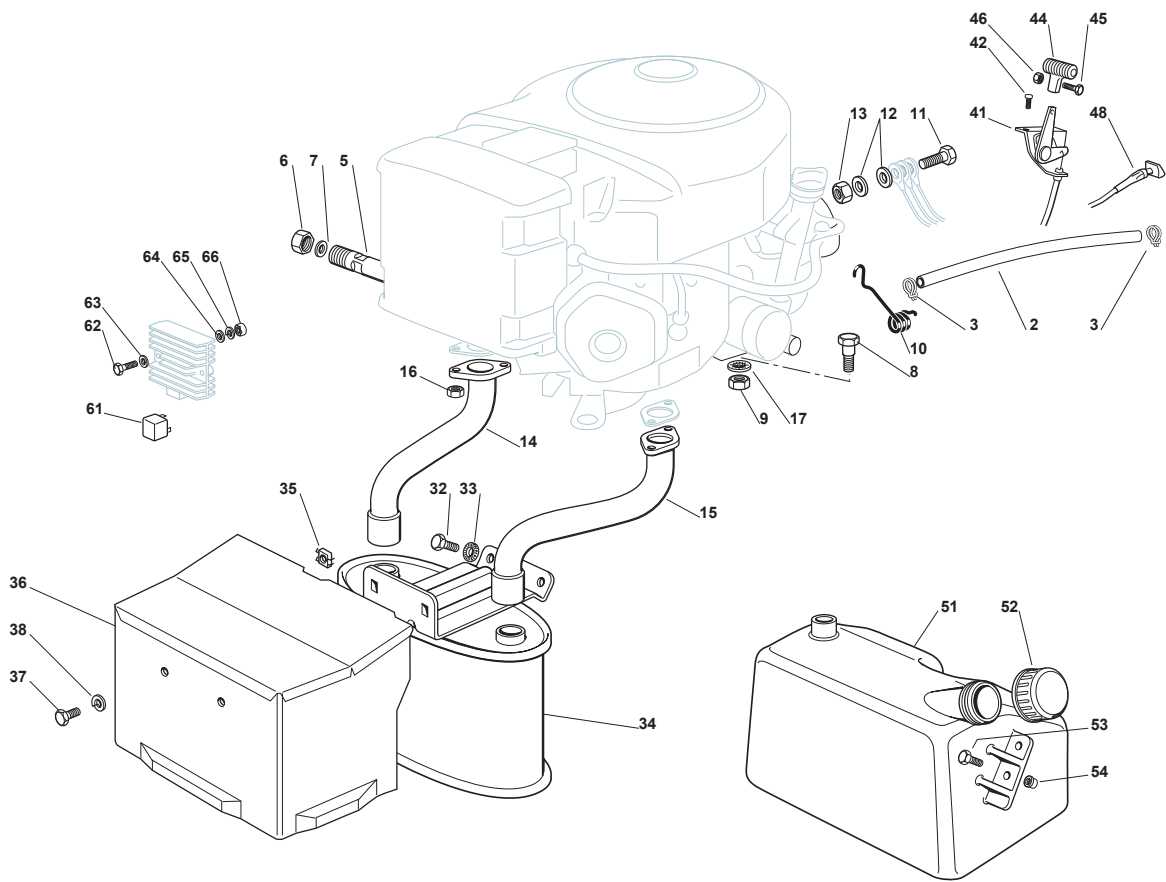

Fig.	Q.ty	Part No	Description	Notes
2	1	325869027/1	Connecting Tube	
3	2	118375051/1	Fair Led	
5	1	112735599/0	Screw	
6	1	112540260/0	Grower	
7	4	112691115/0	Screw	
8	4	112154210/0	Nut	
9	1	125598052/0	Oil Discharge Extension	
10	1	118737849/0	Plug	
11	1	118401001/1	Oil Seal	
12	1	118738221/0	Exhaust Tube Right	
13	1	118738222/0	Right Exhaust Connection	
14	1	127430562/0	Spring	
31	1	182750003/0	Muffler Assy	
32	2	112793102/0	Screw	
33	2	112540260/0	Grower	
34	2	112360425/0	Nut	
35	1	382598005/2	Muffler Protection	
36	2	112792611/0	Screw	
37	2	112583500/0	Grower	
41	1	182000201/2	Accelerator	
42	2	125943012/0	Screw	
44	1	125394501/0	Knob	
45	1	112726388/0	Screw	
46	1	112290800/0	Nut	
48	1	125090001/2	Choke Control	
51	1	125735110/3	Tank	Without Fuel Level
51	1	325735111/3	Tank	With Fuel Level
52	1	125795000/1	Fuel Cap	
53	2	112788910/0	Screw	
54	2	112500092/0	Rivet	
61	1	133567000/0	Relay	
62	2	112791500/0	Screw	
63	2	112521330/0	Washer	
64	2	112521330/0	Washer	
65	2	112582100/0	Grower	
66	2	112292100/0	Nut	