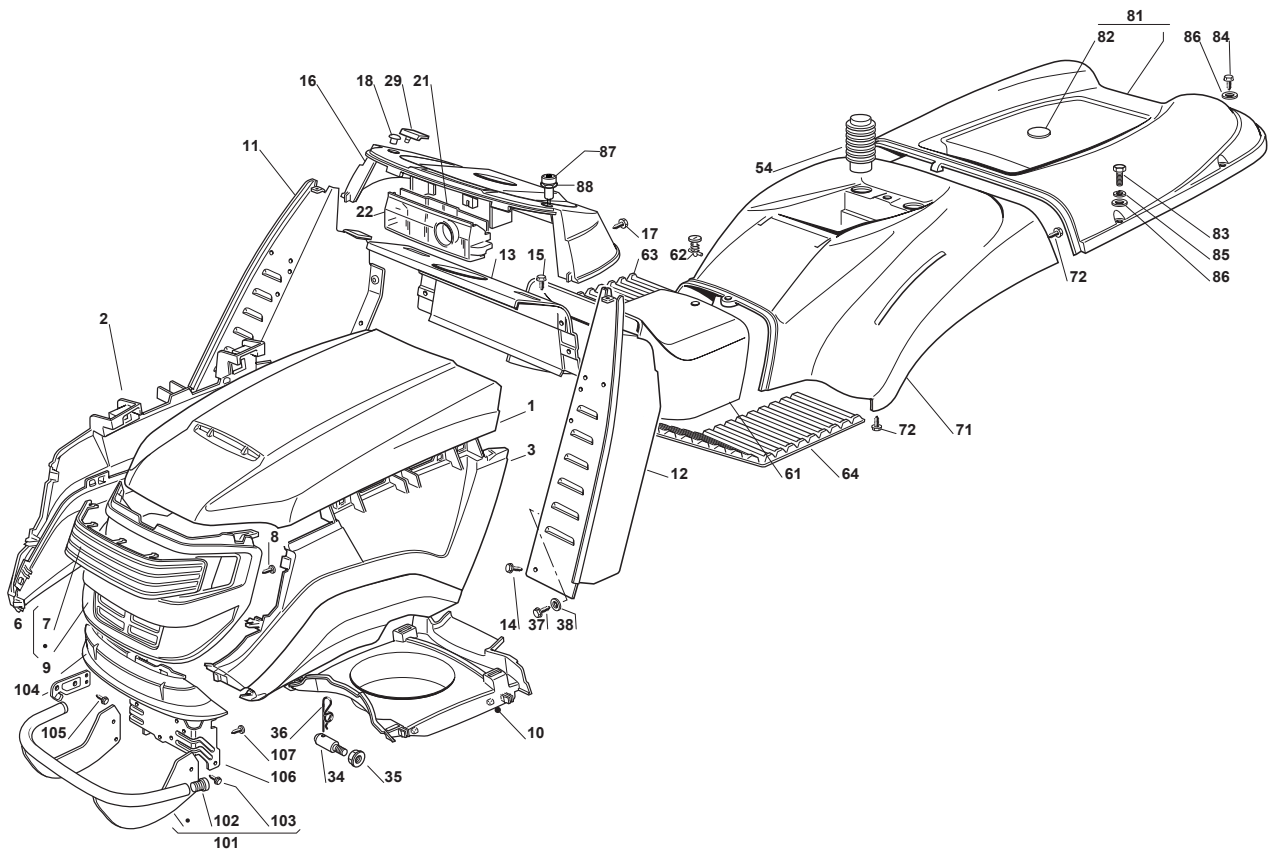

Fig.	Q.ty	Part No	Description	Notes
1	1	325076871/0	Upper Engine Hood Red	
2	1	382394620/0	Hood, Right	
3	1	382394621/0	Hood, Left	
6	1	382394618/0	Hood, Front	
7	1	325410878/0	Grill	
8	6	112735403/0	Screw	
9	1	325076877/0	Lower Red Hood, Front	
10	1	325108031/0	Conveyor	
11	1	382785022/9	Right Dashboard Support	
12	1	382785021/8	Left Dashboard Support	
13	1	382785137/0	Central Dashboard Support	
14	2	112735110/0	Screw	
15	4	112735110/0	Screw	
16	1	325120258/0	Black Dashboard	for Standard Electronic Card
16	1	325120257/0	Black Dashboard	for Electronic Card with Display
17	4	112728440/0	Screw	
18	2	125120200/0	Cap	
21	1	125600009/0	Rear Card Protection	
22	1	125600051/0	Protection	
29	2	125260000/0	Grommet	
34	2	125510079/1	Pin	
35	2	112293201/0	Nut	
36	1	124487998/0	Cotter Pin	
37	2	112731350/0	Screw	
38	2	112521330/0	Washer	
54	2	325122000/2	Spring	
61	1	325110239/1	Red Central Cover	
62	1	125580020/2	Stake	
63	1	125110270/0	Right Footboard Cover	
64	1	125110260/2	Left Footboard Cover	
71	1	325109701/1	Red Wheels Cover	
72	4	112735402/0	Screw	
81	1	382110200/1	Red Grass-Catcher Cover	
82	1	325547025/1	Red Plate	
83	2	112674701/0	Screw	
84	4	112729601/1	Screw	
85	2	112582101/0	Grower	
86	6	112521331/0	Washer	
87	1	325605003/0	Button	
88	1	325256250/0	Screwed Ring	
101	1	382869025/0	Muffler Protection	
102	2	118737860/0	Cap	
103	4	112734995/0	Screw	
104	2	325547159/1	Plate	
105	4	112731580/0	Screw	
106	1	325774301/2	Engine Hood Support	
107	5	112735403/0	Screw