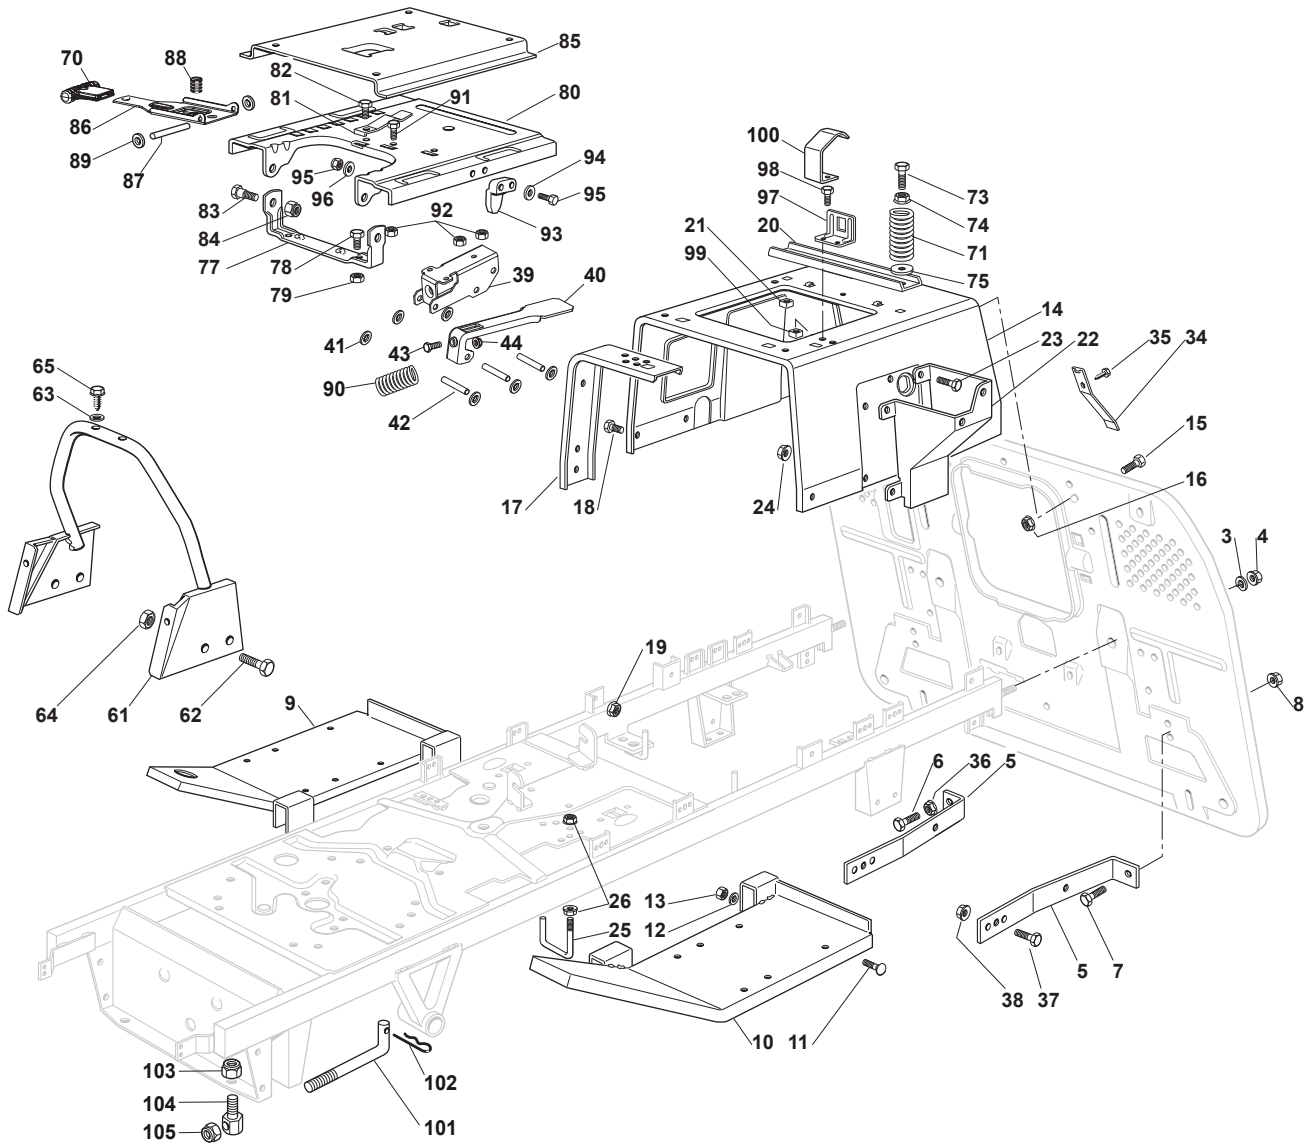

Fig.	Q.ty	Part No	Description	Notes
3	2	112585100/0	Washer	
4	2	112295200/0	Nut	
5	2	325774273/1	Stiffening	
6	1	112691100/0	Screw	
7	3	112793102/0	Screw	
8	4	112293201/0	Nut	
9	1	382510041/2	Right Footboard Support	
10	1	382510043/2	Left Footboard Support	
11	4	112815245/0	Screw	
12	4	112523040/0	Washer	
13	4	112154510/0	Nut	
14	1	325785133/5	Seat Support	
15	5	112791011/0	Screw	
16	5	112292102/0	Nut	
17	2	325650065/0	Stiffening	
18	6	112791011/0	Screw	
19	6	112292102/0	Nut	
20	1	325650067/0	Stiffening	
21	2	112360420/0	Nut	
22	1	325785137/1	Support	
23	4	112791011/0	Screw	
24	4	112292102/0	Nut	
25	1	125580019/0	Belt Guide Peg	
26	2	112292102/0	Nut	
34	1	125430238/1	Spring	
35	1	112731580/0	Screw	
36	1	112293200/0	Nut	
37	2	112793102/0	Screw	
38	2	112293201/0	Nut	
39	1	325774575/0	Fulcrum Clamp	
40	1	325318327/0	Lever	
41	6	112604896/0	Crown Fastener	
42	3	122517866/0	Pin	
43	1	112735661/0	Screw	
44	1	112154510/0	Nut	
61	1	382650045/0	Chassis	
62	4	112792611/0	Screw	
63	2	112521330/0	Washer	
64	4	112292102/0	Nut	
65	2	112731350/0	Screw	
70	1	322394505/0	Knob	
71	2	125430205/1	Spring	
73	2	125943001/1	Screw	
74	2	112293201/0	Nut	
75	2	112523070/0	Washer	
77	1	382774207/0	Seat Clamp Support	
78	2	112792611/0	Screw	
79	2	112293201/0	Nut	
80	1	325785149/3	Fixed Seat Support	
81	1	125430203/1	Spring	
82	1	112731580/0	Screw	

Fig.	Q.ty	Part No	Description	Notes
83	2	122524970/2	Fulcrum Pin	
84	2	112155010/0	Nut	
85	1	325785147/2	Seat Support	
86	1	325318303/0	Stop Lever	
87	1	125510000/0	Pin	
88	1	125430202/1	Spring	
89	2	112604897/0	Elastic Washer	
90	1	125430285/0	Spring	
91	1	112789000/0	Screw	
92	1	112154330/0	Nut	
93	1	325060049/0	Seat Switch Cam	
94	2	112815050/0	Screw	
95	4	112521320/0	Washer	
96	2	112154330/0	Nut	
97	1	325755025/1	Bracket	
98	2	112735110/0	Screw	
99	2	112437502/0	Plate	
100	1	325430255/0	Spring	
101	2	125510119/0	Tie Rod	
102	2	124487997/0	Cotter Pin	
103	2	125510040/1	Pin	
104	2	112155000/0	Nut	
105	2	112155000/0	Nut	