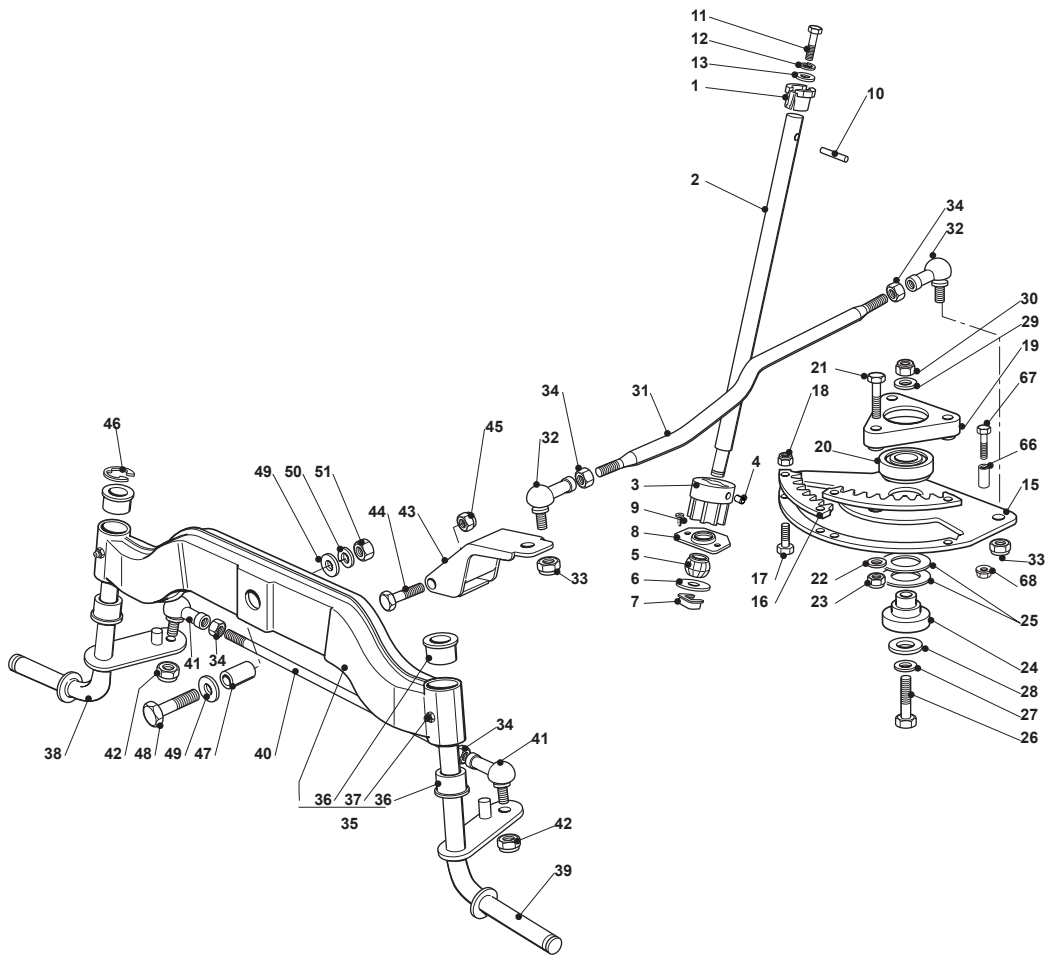

Fig.	Q.ty	Part No	Description	Notes
1	1	325038004/0	Bushing	
2	1	125520010/0	Steering Column	
3	1	125570004/0	Pinion	
4	1	112714300/0	Dowel	
5	1	325743000/0	Joint	
6	1	112521370/0	Washer	
7	1	112436030/0	Plate	
8	1	325785213/1	Support	
9	2	112729601/1	Screw	
10	1	112620250/0	Pin	
11	1	112691800/0	Screw	
12	1	112583500/0	Grower	
13	1	112523060/0	Washer	
15	1	325735523/0	Steering Sector	
16	2	325150000/0	Rack	
17	4	112791213/1	Screw	
18	4	112154510/0	Nut	
19	1	325774453/0	Clamp	
20	1	119216047/0	Bearing	
21	3	112691100/0	Screw	
22	3	112523060/0	Washer	
23	3	112155000/0	Nut	
24	1	125510120/0	Support	
25	2	322672153/0	Antifriction Washer	
26	1	112692395/0	Screw	
27	1	112523080/0	Washer	
28	1	112521390/0	Washer	
29	1	112523080/0	Washer	
30	1	112156602/0	Nut	
31	1	125033003/1	Steering Rod	
32	2	122746600/0	Joint	
32	2	122746616/0	Joint	
33	2	122746609/0	Joint	
34	4	112156602/0	Nut	
35	1	382034001/3	Equalizer With Bush And Lubricator	
36	4	125034002/1	Bushing	
37	2	112379511/0	Grease Dispenser	
38	1	382230361/0	Right Stub Axle	
39	1	382230359/0	Left Stub Axle	
40	1	325840001/0	Tie Rod	
41	2	122746616/0	Joint	
42	2	112156602/0	Nut	
43	1	382318185/0	Lever Ass.Y	
44	1	112692395/0	Screw	
45	1	112155000/0	Nut	
46	1	112001000/0	Benzing Ring	
47	1	125160005/0	Spacer	
48	1	112694100/0	Screw	
49	2	112521390/0	Washer	
50	1	112587900/0	Grower	
51	1	112295800/0	Nut