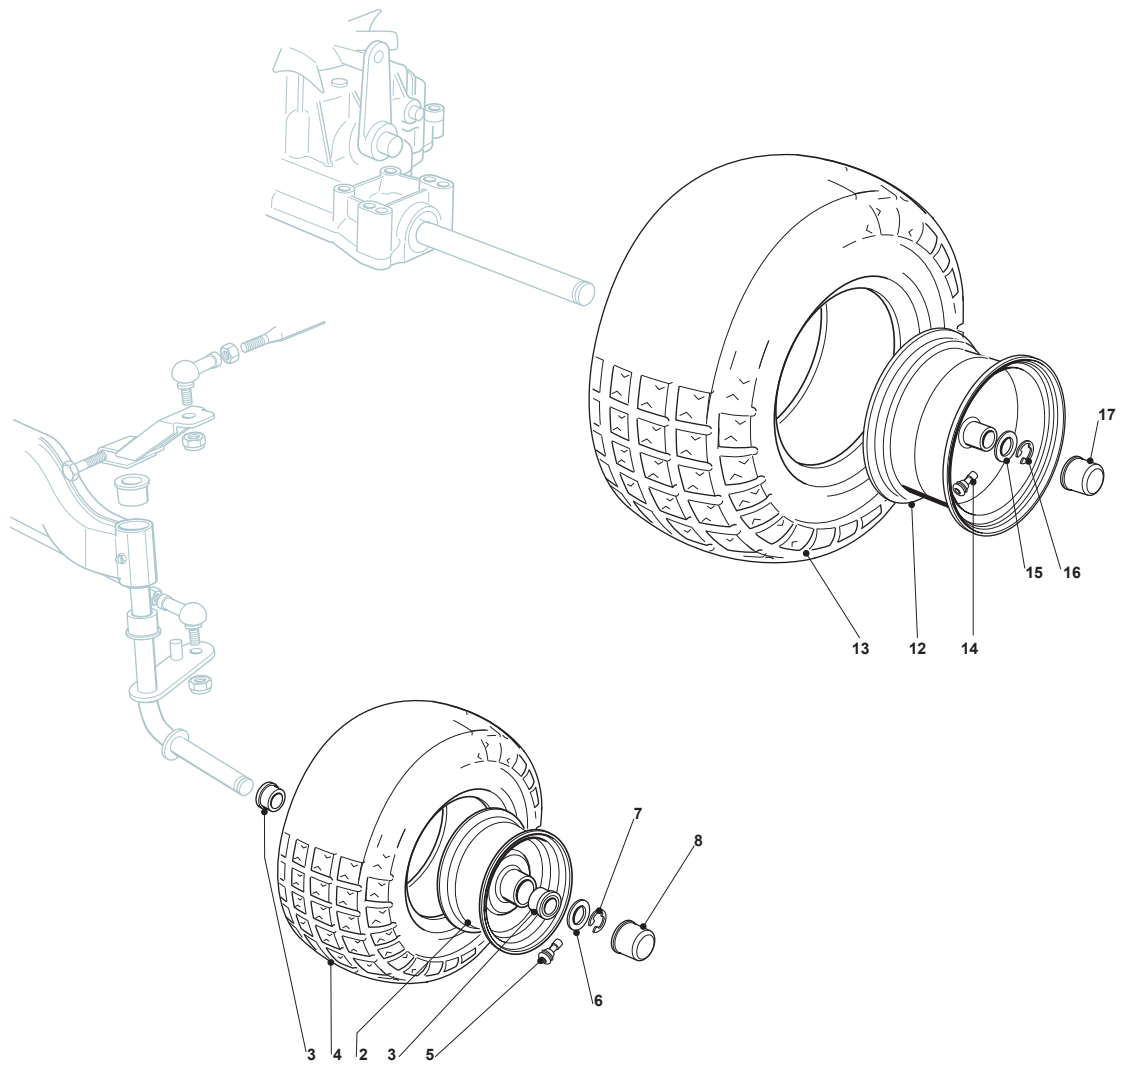

Fig.	Q.ty	Part No	Description	Notes
2	2	182000598/0	Rimm	
3	4	125122200/2	Bearing	
4	2	125590014/0	Tyre	13inch
4	2	127590066/0	Tyre	15inch
5	2	125950000/0	Valve	
6	2	125670005/1	Washer	
7	2	112001000/0	Benzing Ring	
8	2	382110274/0	Wheel Cover	standard Grey
12	2	182000599/0	Rimm	
13	2	125590015/0	Tyre	
14	2	125950000/0	Valve	
15	2	125670005/1	Washer	
16	2	112001010/0	Benzing Ring	
17	2	382110275/0	Rear Wheel Deck	standard Grey