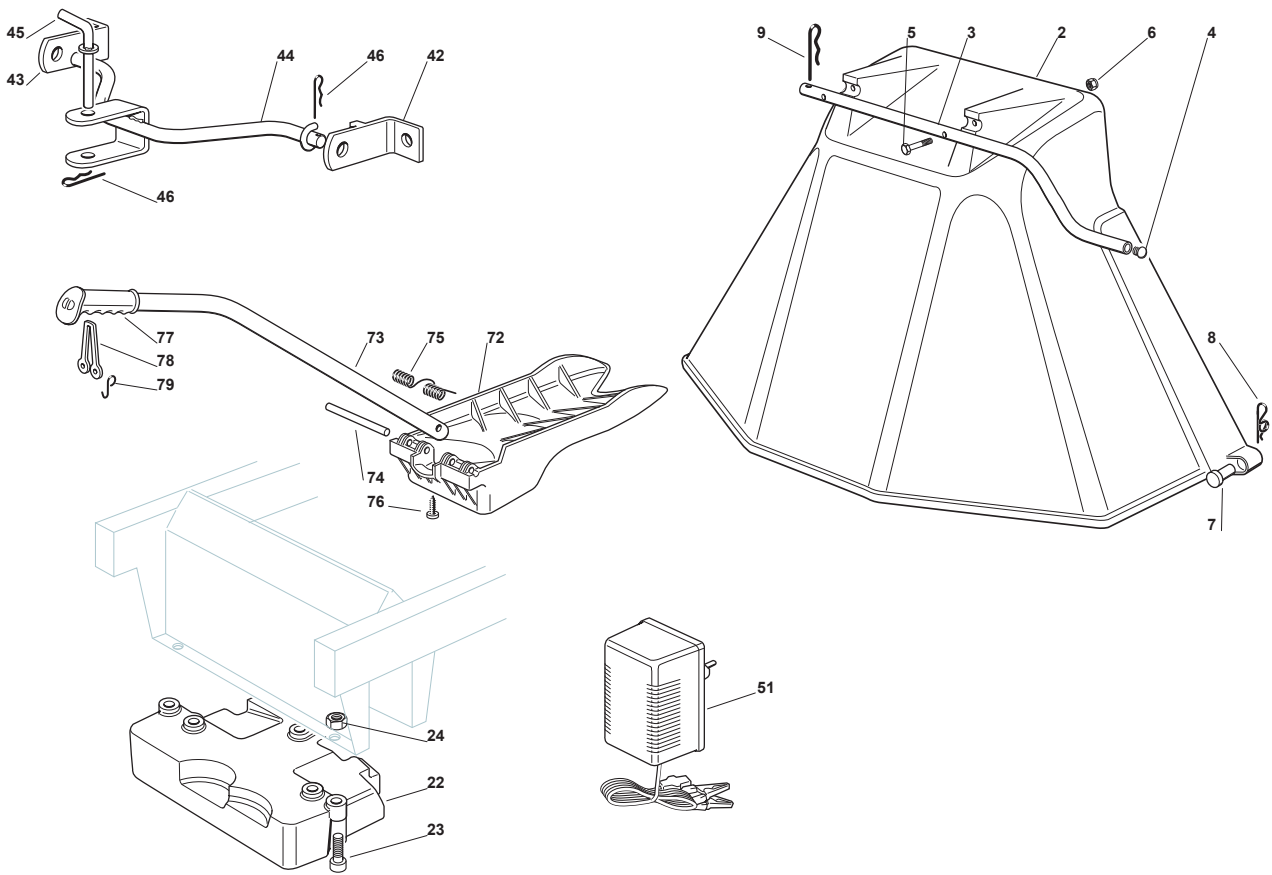

Fig.	Q.ty	Part No	Description	Notes
2	1	382400003/1	Ejection Guard	
3	1	325869043/0	Rear Support	
4	2	118566112/0	Polyethylene Push Road Ivars D=20inch	
5	2	112689515/0	Screw	
6	2	112154510/0	Nut	
7	2	125510022/0	Pin	
8	2	124487998/0	Cotter Pin	
9	1	124487999/0	Spring Pin	
22	1	125519997/1	Front Weight Tc	
23	3	112760520/0	Screw	
24	3	112155000/0	Nut	
42	1	382735502/0	Bracket	
43	1	325774213/0	Bracket	
44	1	382033105/1	Rod	
45	1	125510021/1	Hitch Pin	
46	2	124487999/0	Spring Pin	
51	1	182180050/0	Battery Charger	CE Plugg
51	1	182180052/0	Battery Charger	UK Plugg
72	1	325140097/0	Deflector	
73	1	325394005/0	Handle	
74	1	125510077/0	Pin	
75	1	125430245/0	Spring	
76	1	112735405/0	Screw	
77	1	325280000/1	Handgrip	
78	1	125840011/1	Tie Rod	
79	2	125253004/0	Mulch.Kit Fixing Hook	