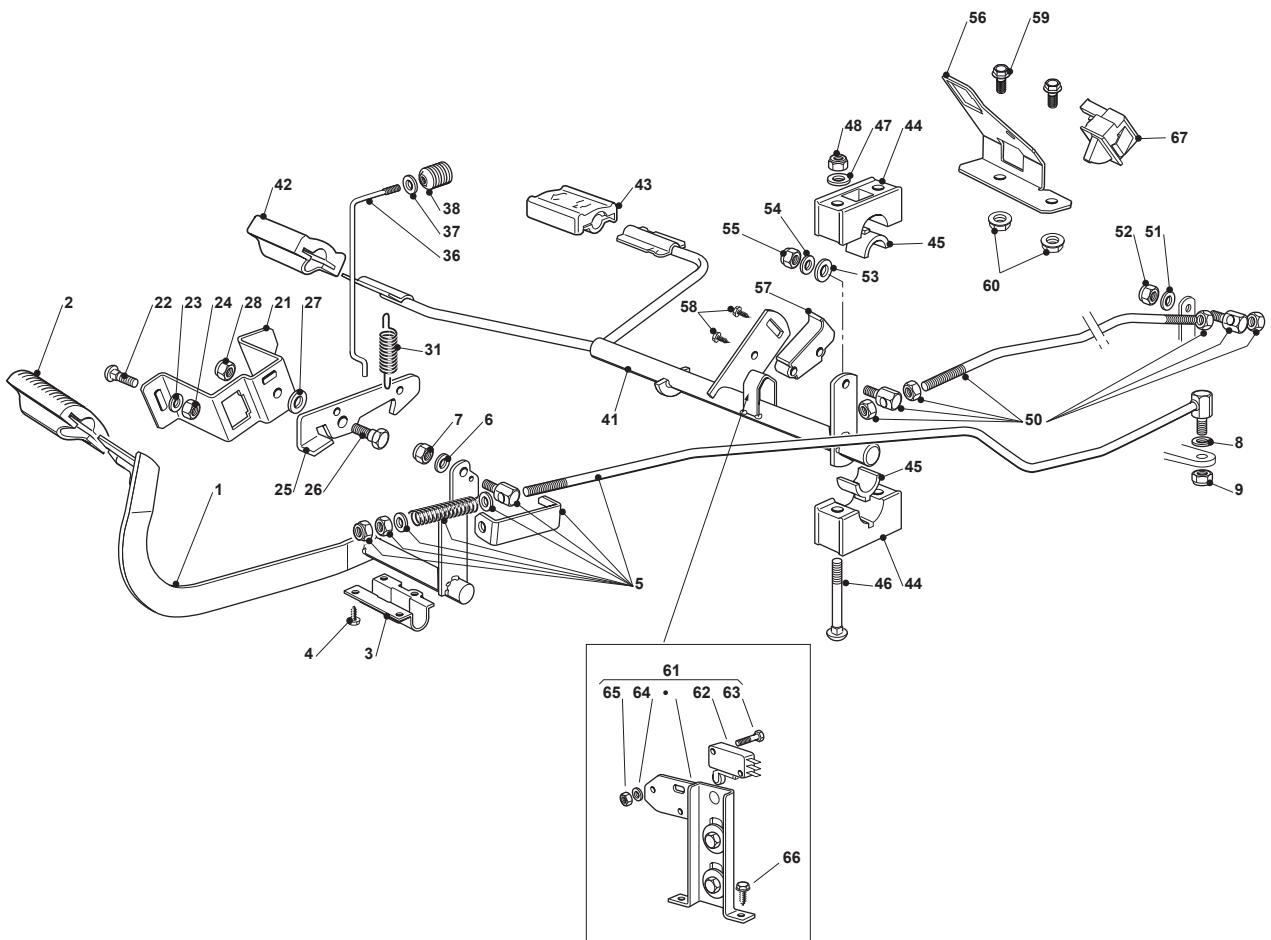

Ride-on 102-122 Steering - 15"

Issue 17 - 2015

Fig.	Q.ty	Part No	Description	Notes
66	1	122167840/0	Spacer	
67	1	112691200/0	Screw	
68	1	112293201/0	Nut	

Fig.	Q.ty	Part No	Description	Notes
1	1	382500011/2	Pedal	
2	1	325110416/0	Clamp Cover	
3	1	325547081/2	Plate	
4	4	112731601/0	Screw	
5	1	382000582/0	Rod	
6	1	112521350/0	Washer	
7	1	112155000/0	Nut	
8	2	112521360/0	Washer	
9	1	112155000/0	Nut	
21	1	325785143/1	Support	
22	2	112815210/0	Screw	
23	1	112523040/0	Washer	
24	2	112154510/0	Nut	
25	1	325253001/0	Hook	
26	1	122524970/2	Fulcrum Pin	
27	1	325670011/0	Antifriction Washer	
28	1	112155000/0	Nut	
31	1	125430213/0	Spring	
36	1	125033034/0	Rod	
37	1	125394509/1	Knob	
38	1	112523020/0	Washer	
41	1	382000391/1	Drive Pedal	
42	1	325110417/0	Clamp Cover Front	
43	1	325110418/0	Clamp Cover Rear	
44	4	325785354/0	Support	
45	4	325034003/0	Brass	
46	4	112815271/0	Screw	
47	4	112523040/0	Washer	
48	4	112154510/0	Nut	
50	1	382000579/0	Rod	
51	1	112523040/0	Washer	
52	1	112154510/0	Nut	
53	1	112521360/0	Washer	
54	1	112523040/0	Washer	
55	1	112154510/0	Nut	
56	1	325785481/0	Micro Switch Bracket	
57	1	325060034/1	Cam	
58	1	112735404/0	Screw	
59	2	112793102/0	Screw	
60	2	112293201/0	Nut	
61	1	382394853/0	Switch Ass.Y	
62	1	119410609/0	Microswitch	
63	2	112735602/0	Screw	
64	2	112581100/0	Grower	
65	2	112290791/0	Nut	
66	2	112735110/0	Screw	
67	1	119410614/0	Microswitch	