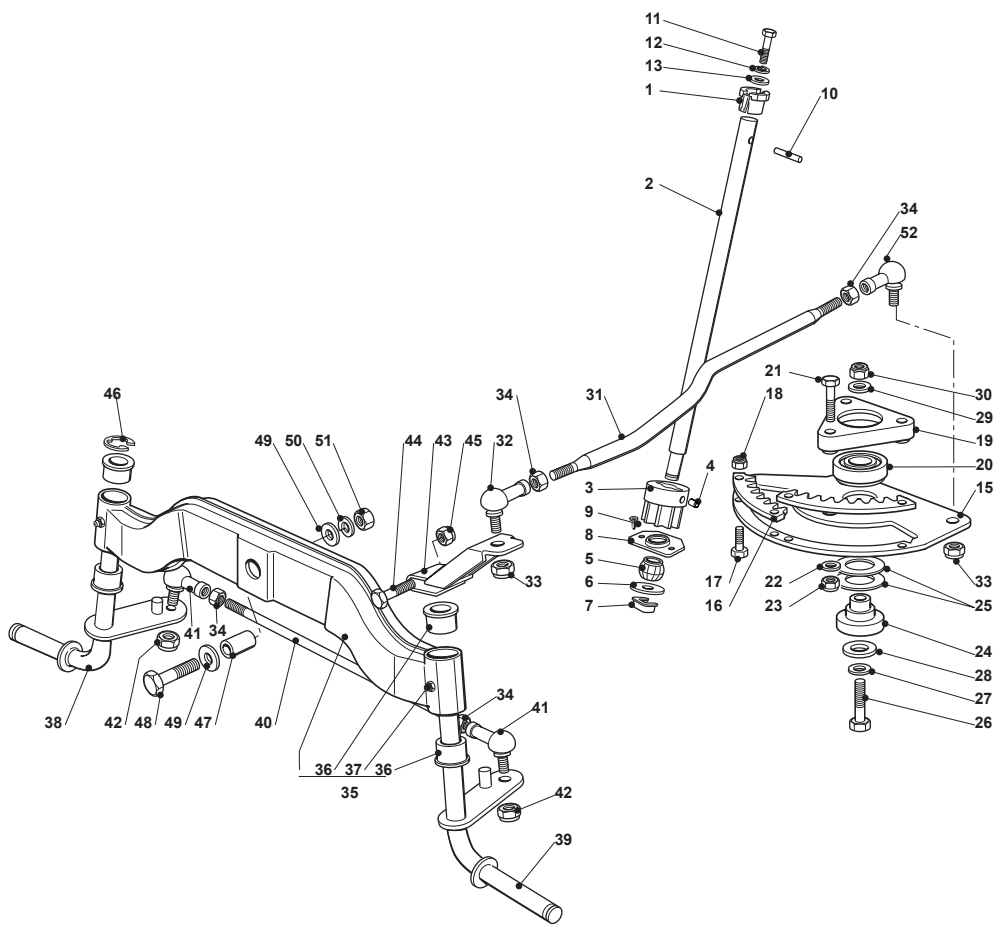

Fig.	Q.ty	Part No	Description	Notes
83	2	122524970/2	Fulcrum Pin	
84	2	112155010/0	Nut	
85	1	325785147/2	Seat Support	
86	1	325318303/0	Stop Lever	
87	1	125510000/0	Pin	
88	1	125430202/1	Spring	
89	2	112604897/0	Elastic Washer	
90	1	125430285/0	Spring	
91	1	112789000/0	Screw	
92	1	112154330/0	Nut	
93	1	325060049/0	Seat Switch Cam	
94	2	112815050/0	Screw	
95	4	112521320/0	Washer	
96	2	112154330/0	Nut	
97	1	325755025/1	Bracket	
98	2	112735110/0	Screw	
99	2	112437502/0	Plate	
100	1	325430255/0	Spring	
101	2	125510119/0	Tie Rod	
102	2	124487997/0	Cotter Pin	
103	2	125510040/1	Pin	
104	2	112155000/0	Nut	
105	2	112155000/0	Nut	

Fig.	Q.ty	Part No	Description	Notes
1	1	325038004/0	Bushing	
2	1	125520010/0	Steering Column	
3	1	125570004/0	Pinion	
4	1	112714300/0	Dowel	
5	1	325743000/0	Joint	
6	1	112521370/0	Washer	
7	1	112436030/0	Plate	
8	1	325785213/1	Support	
9	2	112729601/1	Screw	
10	1	112620250/0	Pin	
11	1	112691800/0	Screw	
12	1	112583500/0	Grower	
13	1	112523060/0	Washer	
15	1	325735523/0	Steering Sector	
16	2	325150000/0	Rack	
17	4	112791213/1	Screw	
18	4	112154510/0	Nut	
19	1	325774453/0	Clamp	
20	1	119216047/0	Bearing	
21	3	112691100/0	Screw	
22	3	112523060/0	Washer	
23	3	112155000/0	Nut	
24	1	125510120/0	Support	
25	2	322672153/0	Antifriction Washer	
26	1	112692395/0	Screw	
27	1	112523080/0	Washer	
28	1	112521390/0	Washer	
29	1	112523080/0	Washer	
30	1	112156602/0	Nut	
31	1	125033003/1	Steering Rod	
32	2	122746600/0	Joint	
32	2	122746616/0	Joint	
33	2	122746609/0	Joint	
34	4	112156602/0	Nut	
35	1	382034001/3	Equalizer With Bush And Lubricator	
36	4	125034002/1	Bushing	
37	2	112379511/0	Grease Dispenser	
38	1	382230349/0	Right Stub Axle	
39	1	382230348/0	Left Stub Axle	
40	1	325840001/0	Tie Rod	
41	2	122746616/0	Joint	
42	2	112156602/0	Nut	
43	1	382318101/0	Lever Ass.Y	
44	1	112691700/0	Screw	
45	1	112155000/0	Nut	
46	1	112001000/0	Benzing Ring	
47	1	125160005/0	Spacer	
48	1	112694100/0	Screw	
49	2	112521390/0	Washer	
50	1	112587900/0	Grower	
51	1	112295800/0	Nut	