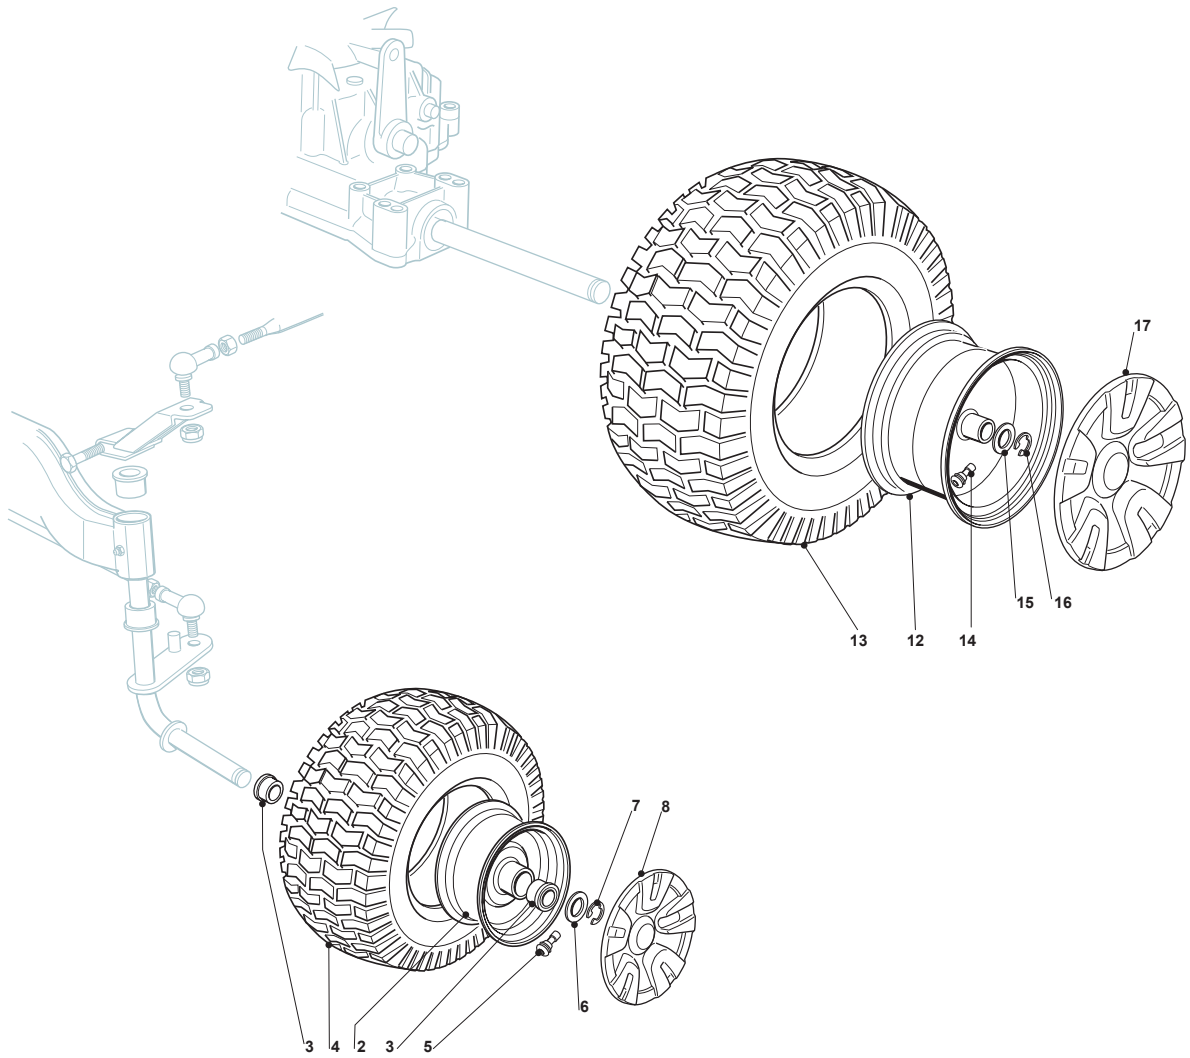

Fig.	Q.ty	Part No	Description	Notes
2	2	182000598/0	Rimm	
3	4	125122200/2	Bearing	
4	2	127590066/0	Tyre	15inch
4	2	125590014/0	Tyre	13inch
5	2	125950000/0	Valve	
6	2	125670005/1	Washer	
7	2	112001000/0	Benzing Ring	
8	2	382110252/0	Front Wheel Cover	standard Grey
12	2	182000599/0	Rimm	
13	2	125590015/0	Tyre	
14	2	125950000/0	Valve	
15	2	125670005/1	Washer	
16	2	112001010/0	Benzing Ring	
17	2	382110253/0	Wheel Cover	standard Grey