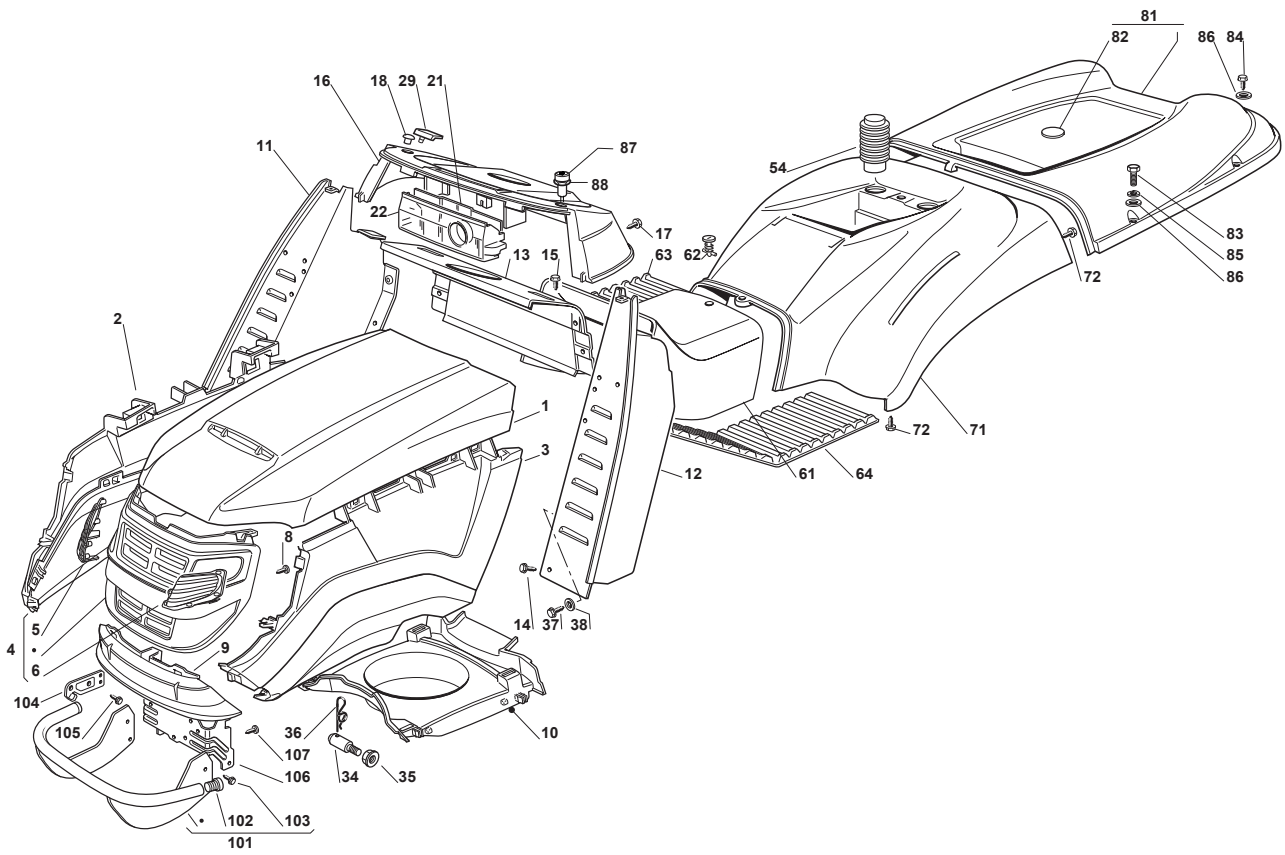

Fig.	Q.ty	Part No	Description	Notes
83	2	122524970/2	Fulcrum Pin	
84	2	112155010/0	Nut	
85	1	325785147/2	Seat Support	
86	1	325318303/0	Stop Lever	
87	1	125510000/0	Pin	
88	1	125430202/1	Spring	
89	2	112604897/0	Elastic Washer	
90	1	125430285/0	Spring	
91	1	112789000/0	Screw	
92	1	112154330/0	Nut	
93	1	325060049/0	Seat Switch Cam	
94	2	112815050/0	Screw	
95	4	112521320/0	Washer	
96	2	112154330/0	Nut	
97	1	325755025/1	Bracket	
98	2	112735110/0	Screw	
99	2	112437502/0	Plate	
100	1	325430255/0	Spring	
101	2	125510119/0	Tie Rod	
102	2	124487997/0	Cotter Pin	
103	2	125510040/1	Pin	
104	2	112155000/0	Nut	
105	2	112155000/0	Nut	