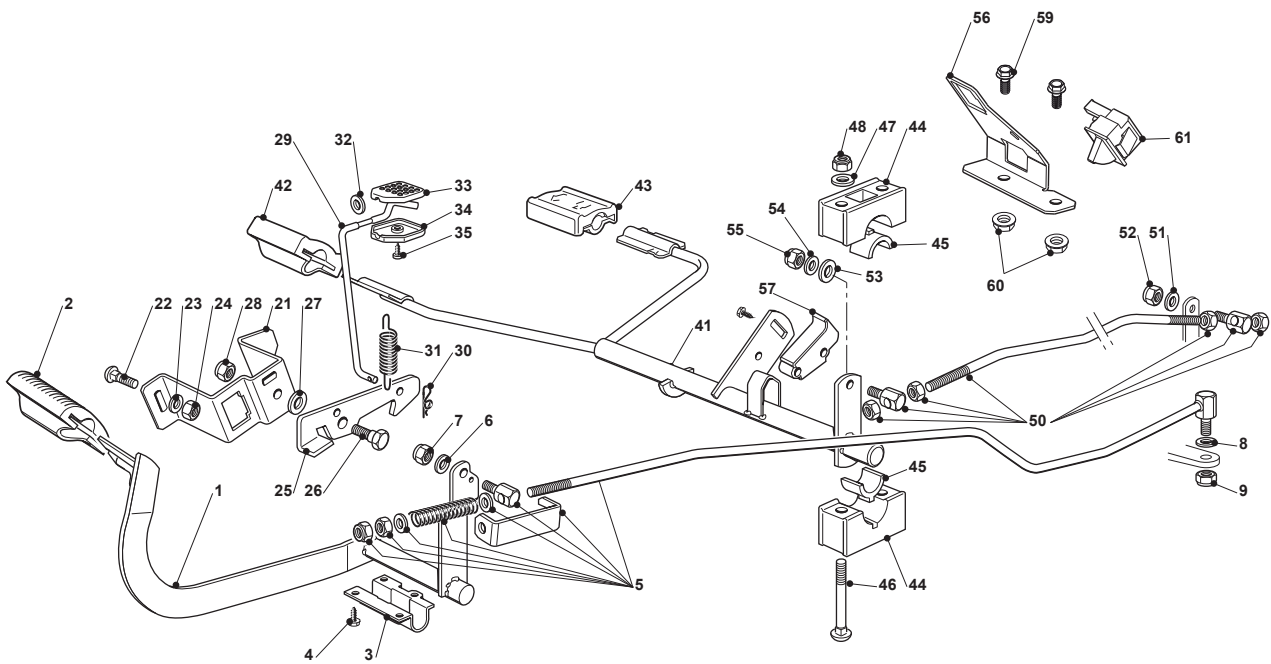

Ride-on 102-122 Steering - 15"

Issue 17 - 2015

Fig.	Q.ty	Part No	Description	Notes
66	1	122167840/0	Spacer	
67	1	112691200/0	Screw	
68	1	112293201/0	Nut	

Fig.	Q.ty	Part No	Description	Notes
1	1	382500011/2	Pedal	
2	1	325110416/0	Clamp Cover	
3	1	325547081/2	Plate	
4	4	112731601/0	Screw	
5	1	382000582/0	Rod	
6	1	112521350/0	Washer	
7	1	112155000/0	Nut	
8	2	112521360/0	Washer	
9	1	112155000/0	Nut	
21	1	325785143/1	Support	
22	2	112815210/0	Screw	
23	1	112523040/0	Washer	
24	2	112154510/0	Nut	
25	1	325253001/0	Hook	
26	1	122524970/2	Fulcrum Pin	
27	1	325670011/0	Antifriction Washer	
28	1	112155000/0	Nut	
31	1	125430213/0	Spring	
36	1	125033034/0	Rod	
37	1	125394509/1	Knob	
38	1	112523020/0	Washer	
41	1	382000391/1	Drive Pedal	
42	1	325110417/0	Clamp Cover Front	
43	1	325110418/0	Clamp Cover Rear	
44	4	325785354/0	Support	
45	4	325034003/0	Brass	
46	4	112815271/0	Screw	
47	4	112523040/0	Washer	
48	4	112154510/0	Nut	
50	1	382000579/0	Rod	
51	1	112523040/0	Washer	
52	1	112154510/0	Nut	
53	1	112521360/0	Washer	
54	1	112523040/0	Washer	
55	1	112154510/0	Nut	
56	1	325785481/0	Micro Switch Bracket	
57	1	325060034/1	Cam	
58	1	112735404/0	Screw	
59	2	112793102/0	Screw	
60	2	112293201/0	Nut	
61	1	382394853/0	Switch Ass.Y	
62	1	119410609/0	Microswitch	
63	2	112735602/0	Screw	
64	2	112581100/0	Grower	
65	2	112290791/0	Nut	
66	2	112735110/0	Screw	
67	1	119410614/0	Microswitch	