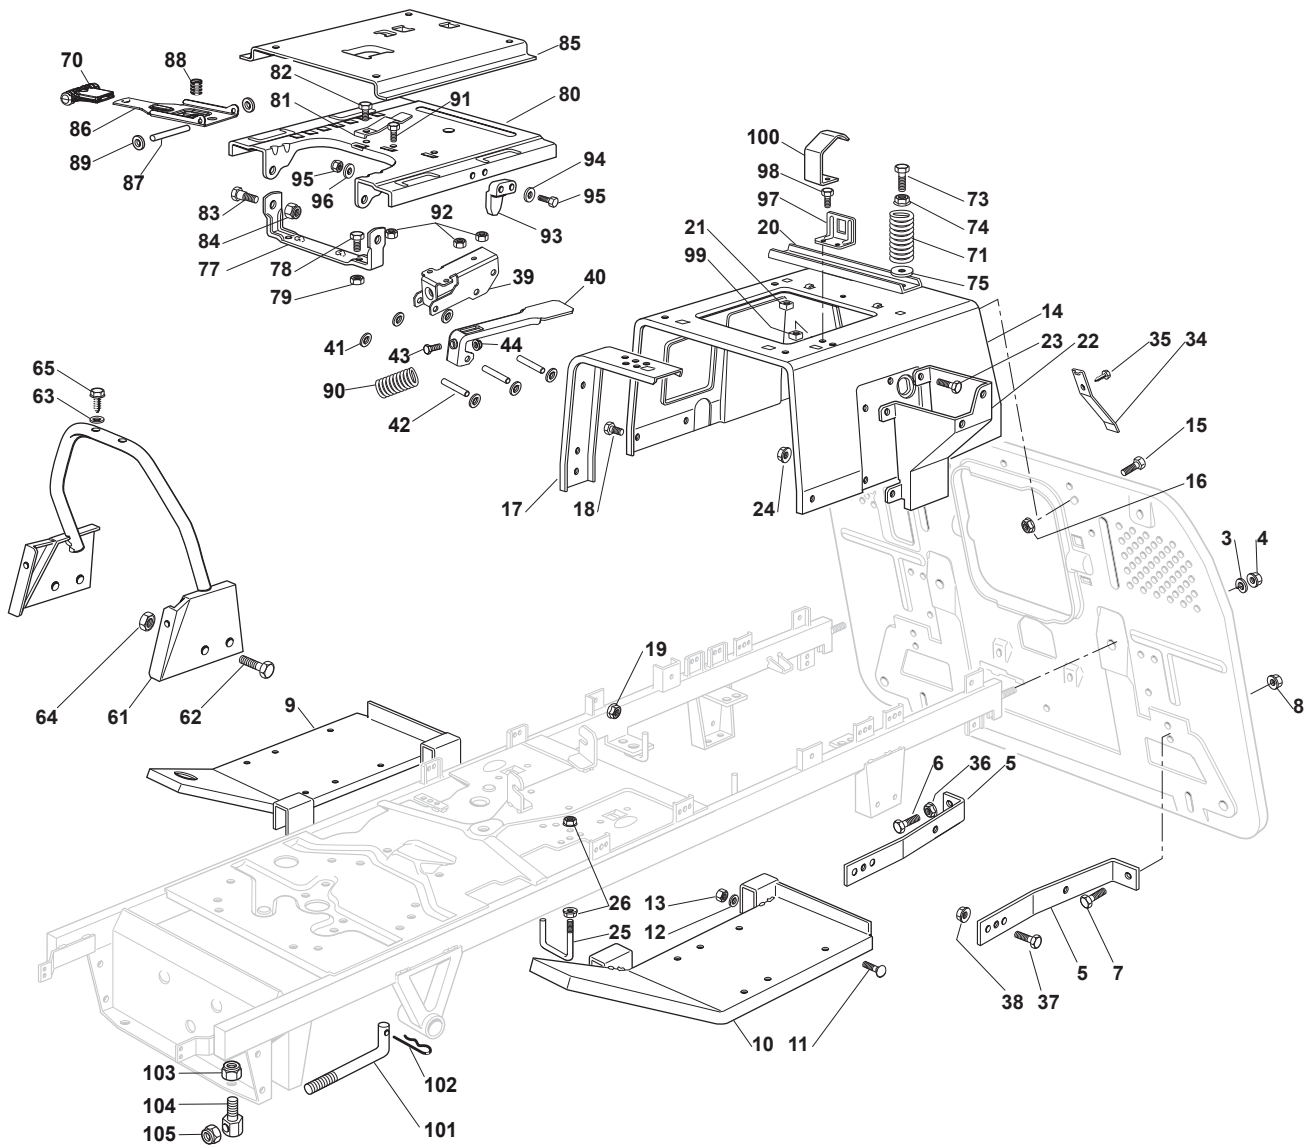

Fig.	Q.ty	Part No	Description	Notes
3	2	112585100/0	Washer	
4	2	112295200/0	Nut	
5	2	325774273/1	Stiffening	
6	1	112691100/0	Screw	
7	3	112793102/0	Screw	
8	4	112293201/0	Nut	
9	1	382510041/2	Right Footboard Support	
10	1	382510043/2	Left Footboard Support	
11	4	112815245/0	Screw	
12	4	112523040/0	Washer	
13	4	112154510/0	Nut	
14	1	325785133/5	Seat Support	
15	5	112791011/0	Screw	
16	5	112292102/0	Nut	
17	2	325650065/0	Stiffening	
18	6	112791011/0	Screw	
19	6	112292102/0	Nut	
20	1	325650067/0	Stiffening	
21	2	112360420/0	Nut	
22	1	325785137/1	Support	
23	4	112791011/0	Screw	
24	4	112292102/0	Nut	
25	1	125580019/0	Belt Guide Peg	
26	2	112292102/0	Nut	
34	1	125430238/1	Spring	
35	1	112731580/0	Screw	
36	1	112293200/0	Nut	
37	2	112793102/0	Screw	
38	2	112293201/0	Nut	
39	1	325774575/0	Fulcrum Clamp	
40	1	325318327/0	Lever	
41	6	112604896/0	Crown Fastener	
42	3	122517866/0	Pin	
43	1	112735661/0	Screw	
44	1	112154510/0	Nut	
61	1	382650045/0	Chassis	
62	4	112792611/0	Screw	
63	2	112521330/0	Washer	
64	4	112292102/0	Nut	
65	2	112731350/0	Screw	
70	1	322394505/0	Knob	
71	2	125430205/1	Spring	
73	2	125943001/1	Screw	
74	2	112293201/0	Nut	
75	2	112523070/0	Washer	
77	1	382774207/0	Seat Clamp Support	
78	2	112792611/0	Screw	
79	2	112293201/0	Nut	
80	1	325785149/3	Fixed Seat Support	
81	1	125430203/1	Spring	
82	1	112731580/0	Screw	

Fig.	Q.ty	Part No	Description	Notes
83	2	122524970/2	Fulcrum Pin	
84	2	112155010/0	Nut	
85	1	325785147/2	Seat Support	
86	1	325318303/0	Stop Lever	
87	1	125510000/0	Pin	
88	1	125430202/1	Spring	
89	2	112604897/0	Elastic Washer	
90	1	125430285/0	Spring	
91	1	112789000/0	Screw	
92	1	112154330/0	Nut	
93	1	325060049/0	Seat Switch Cam	
94	2	112815050/0	Screw	
95	4	112521320/0	Washer	
96	2	112154330/0	Nut	
97	1	325755025/1	Bracket	
98	2	112735110/0	Screw	
99	2	112437502/0	Plate	
100	1	325430255/0	Spring	
101	2	125510119/0	Tie Rod	
102	2	124487997/0	Cotter Pin	
103	2	125510040/1	Pin	
104	2	112155000/0	Nut	
105	2	112155000/0	Nut	