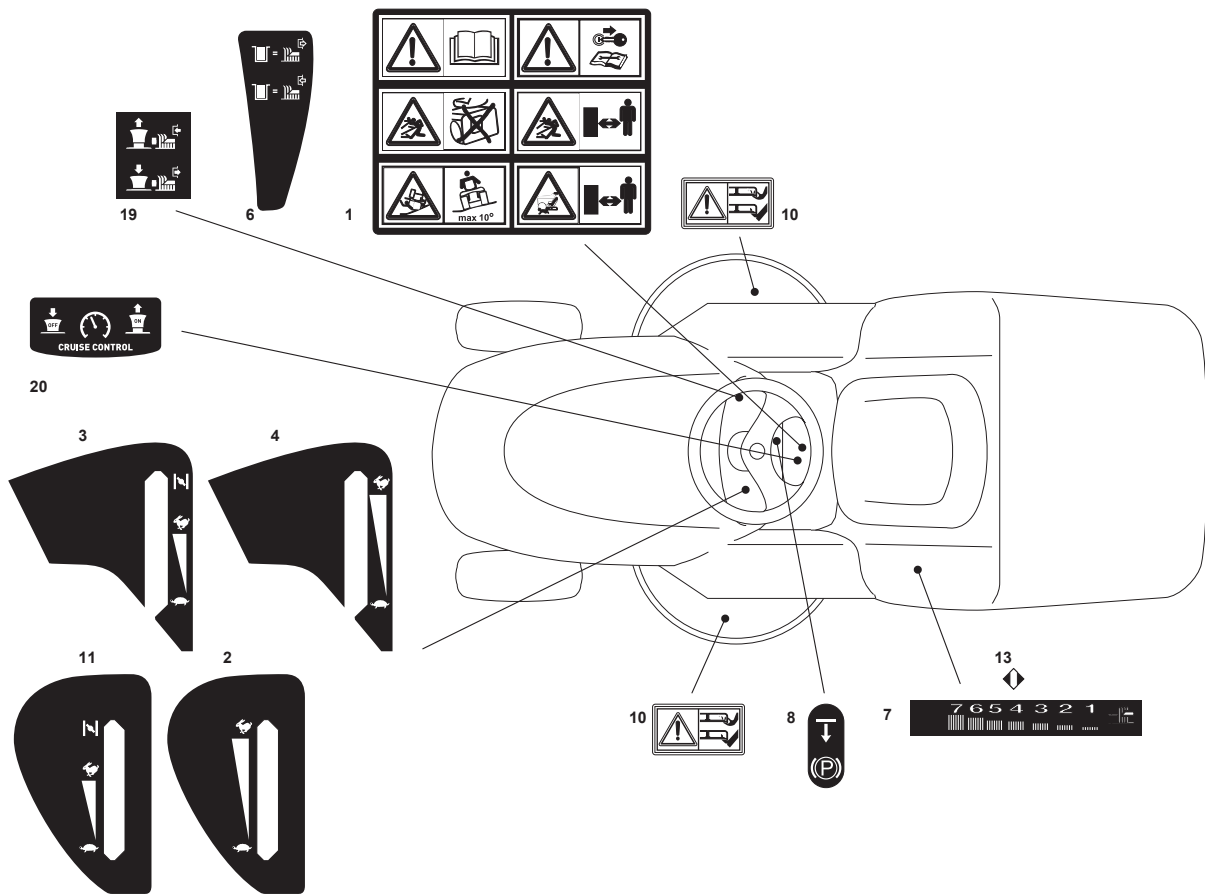

Fig.	Q.ty	Part No	Description	Notes
2	1	382400003/1	Ejection Guard	
3	1	325869043/0	Rear Support	
4	2	118566112/0	Polyethylene Push Road Ivars D=20inch	
5	2	112689515/0	Screw	
6	2	112154510/0	Nut	
7	2	125510022/0	Pin	
8	2	124487998/0	Cotter Pin	
9	1	124487999/0	Spring Pin	
22	1	125519997/1	Front Weight Tc	
23	3	112760520/0	Screw	
24	3	112155000/0	Nut	
42	1	382735502/0	Bracket	
43	1	325774213/0	Bracket	
44	1	382033105/1	Rod	
45	1	125510021/1	Hitch Pin	
46	2	124487999/0	Spring Pin	
51	1	182180050/0	Battery Charger	CE Plugg
51	1	182180052/0	Battery Charger	UK Plugg
72	1	125140092/0	Mulching Deflector	
73	1	325394005/0	Handle	
74	1	125510077/0	Pin	
75	1	125430245/0	Spring	
76	1	112735405/0	Screw	
77	1	325280000/1	Handgrip	
78	1	125840011/1	Tie Rod	
79	2	125253004/0	Mulch.Kit Fixing Hook	