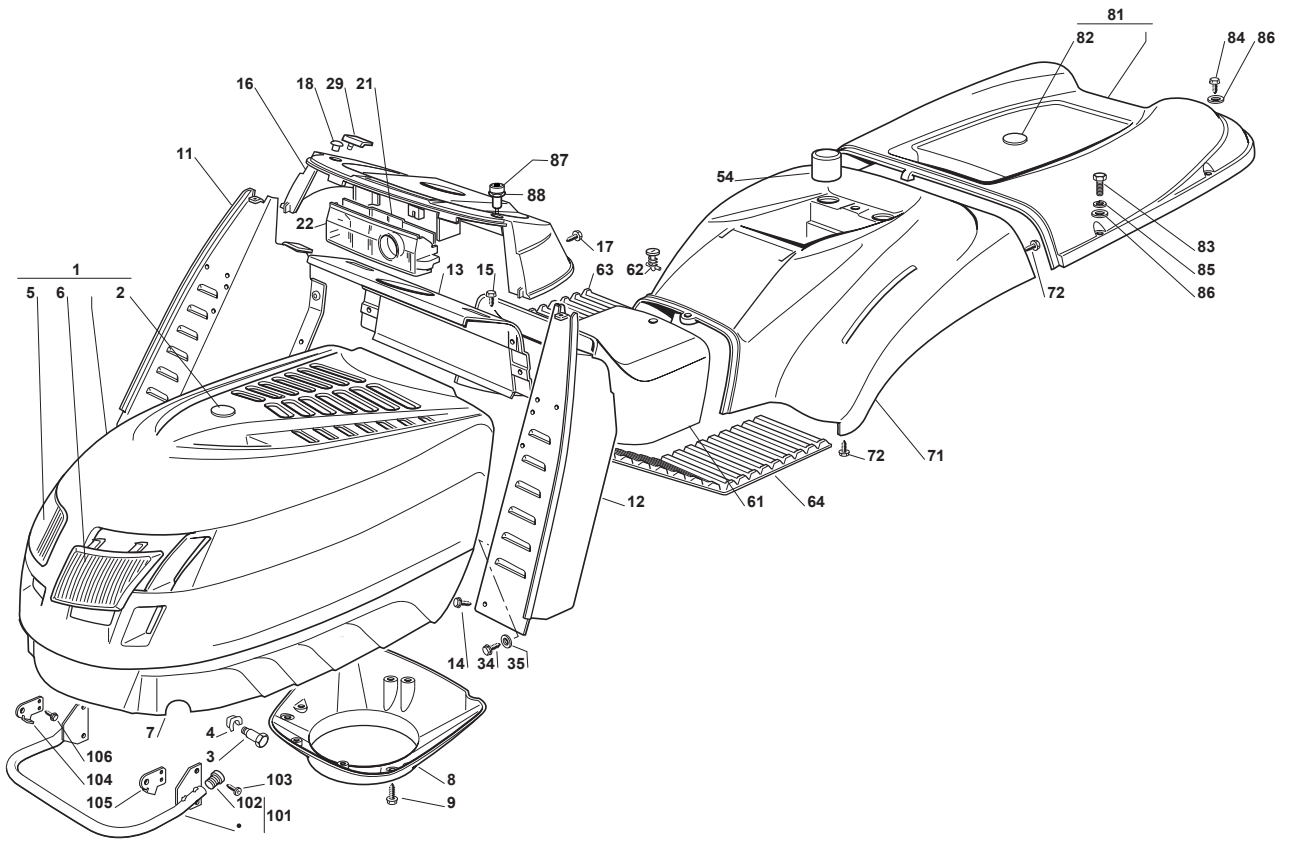

TCP 122 HYDRO

Ride-on 102-122 Body

Issue 17 - 2015

Fig.	Q.ty	Part No	Description	Notes
101	1	382869006/1	Muffler Tube Guard	
102	2	118566110/0	Push Rod	
103	4	112734995/0	Screw	
104	1	325547089/1	Right Plate	
105	1	325547091/1	Left Plate	
106	4	112731580/0	Screw