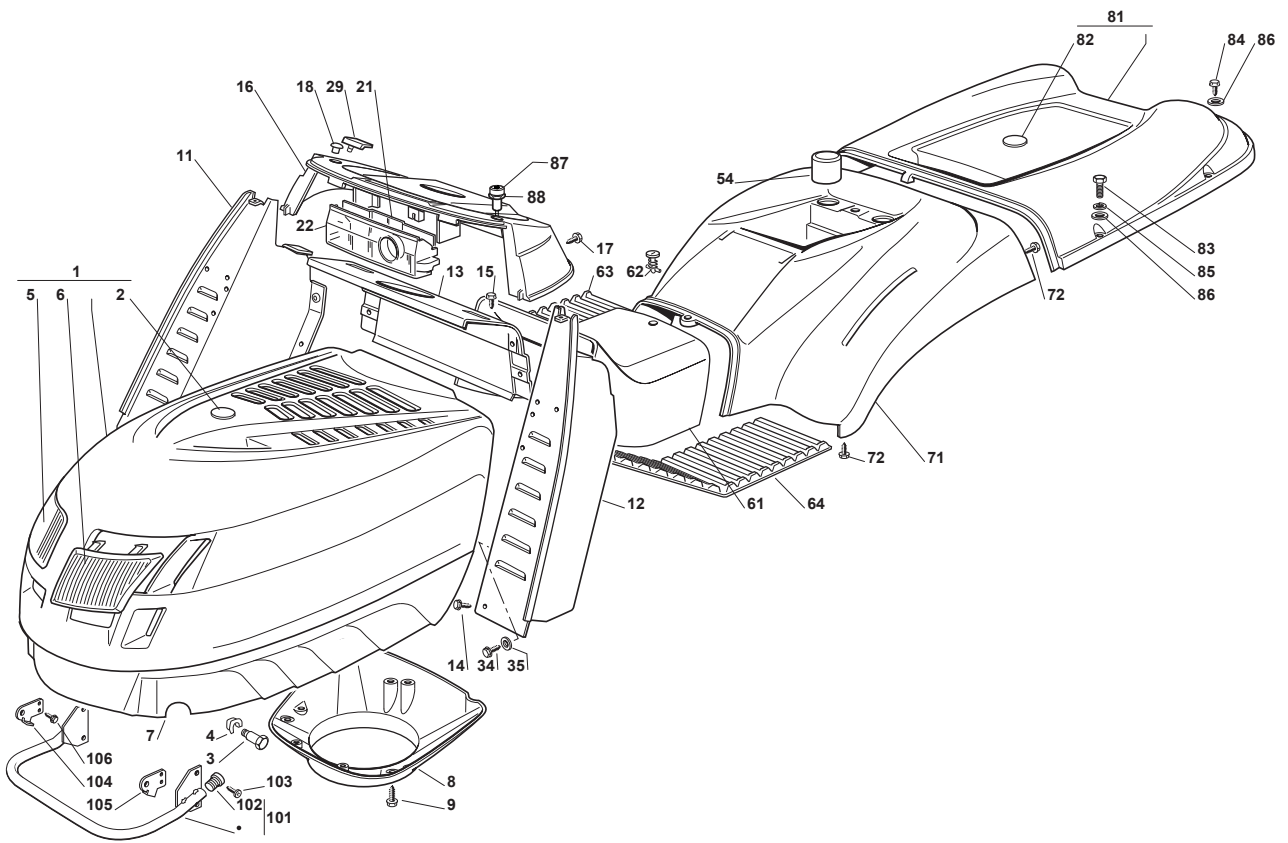

Fig.	Q.ty	Part No	Description	Notes
83	2	122524970/2	Fulcrum Pin	
84	2	112155010/0	Nut	
85	1	325785147/2	Seat Support	
86	1	325318303/0	Stop Lever	
87	1	125510000/0	Pin	
88	1	125430202/1	Spring	
89	2	112604897/0	Elastic Washer	
90	1	125430285/0	Spring	
91	1	112789000/0	Screw	
92	1	112154330/0	Nut	
93	1	325060049/0	Seat Switch Cam	
94	2	112815050/0	Screw	
95	4	112521320/0	Washer	
96	2	112154330/0	Nut	
97	1	325755025/1	Bracket	
98	2	112735110/0	Screw	
99	2	112437502/0	Plate	
100	1	325430255/0	Spring	
101	2	125510119/0	Tie Rod	
102	2	124487997/0	Cotter Pin	
103	2	125510040/1	Pin	
104	2	112155000/0	Nut	
105	2	112155000/0	Nut	