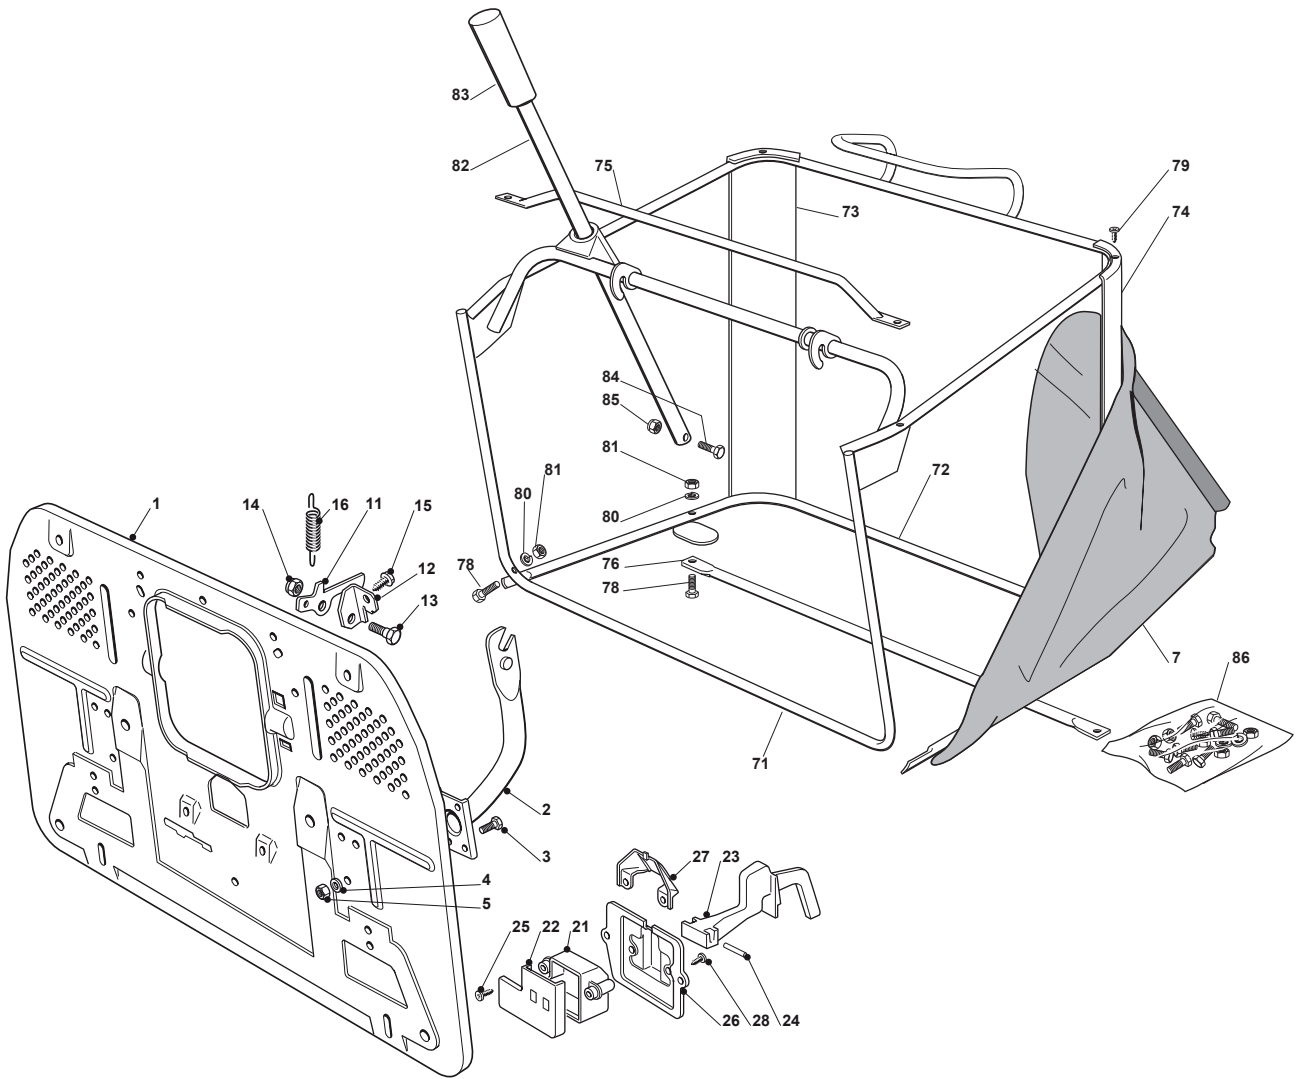

Fig.	Q.ty	Part No	Description	Notes
1	2	125033060/0	Washing Cutting Deck Connection	
2	2	119035000/0	Or Ring	
3	2	112500030/0	Rivet	
9	1	382108020/0	Conveyor	
10	2	325774373/0	Clamp	
11	1	325060142/0	Right Belt Protection Carter	
12	1	325060143/0	Left Belt Protection	
13	2	325774267/0	Clamp	
14	2	325774423/0	Clamp	
15	1	325774425/0	Clamp	
16	1	325774421/0	Clamp	