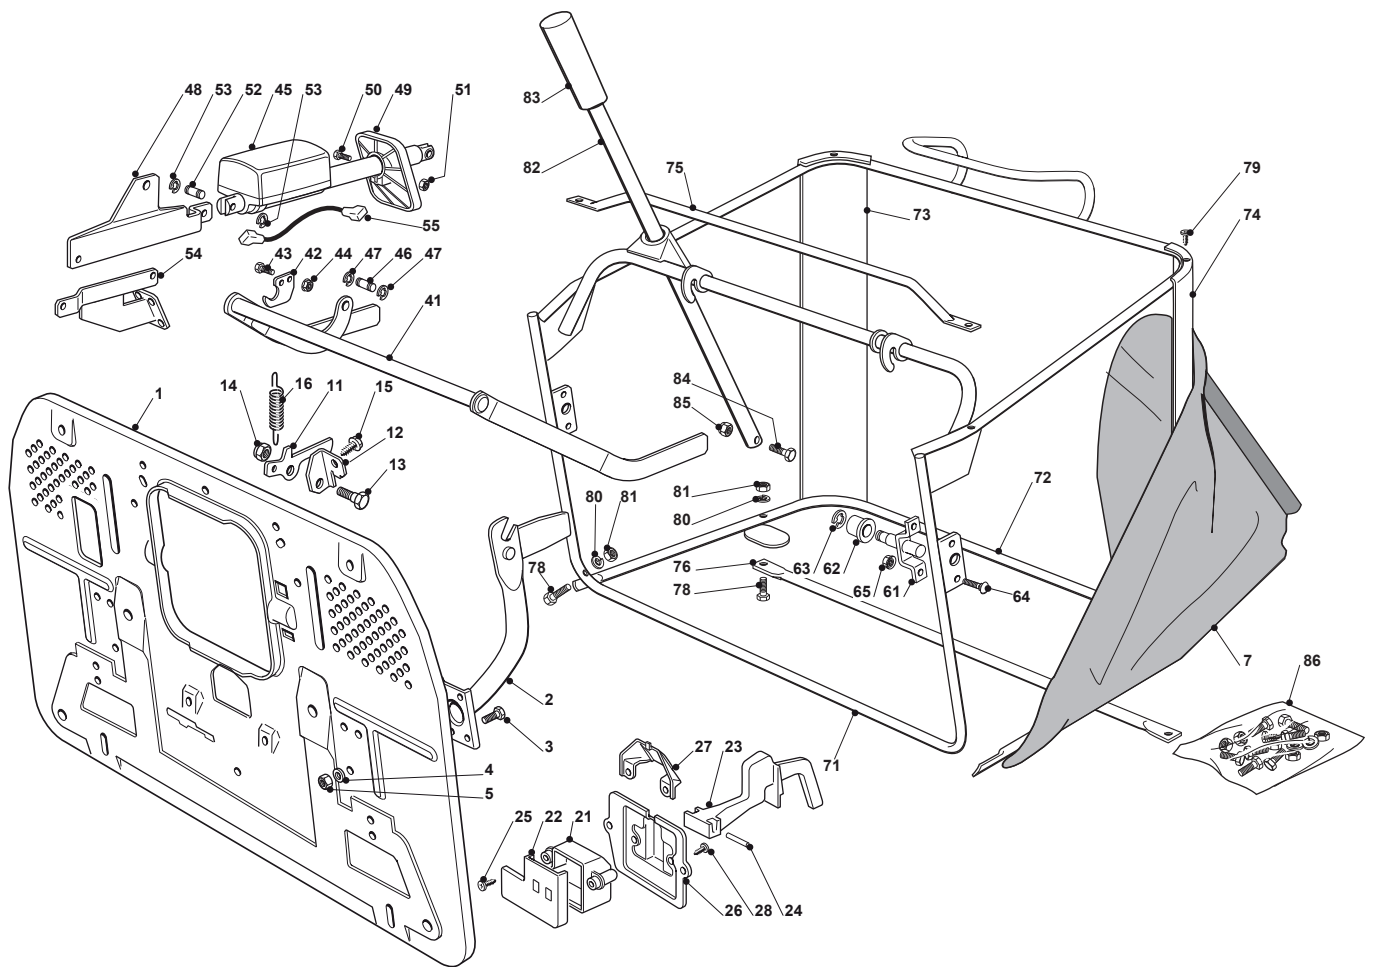

TCP 122 HYDRO

Ride-on 102-122 Grasscatcher - Electric Lifting

Issue 17 - 2015

Fig.	Q.ty	Part No	Description	Notes
83	1	125394508/0	Knob	
84	1	112792099/0	Screw	
85	1	112154510/0	Nut	
86	1	382180045/0	Outfit, Screws