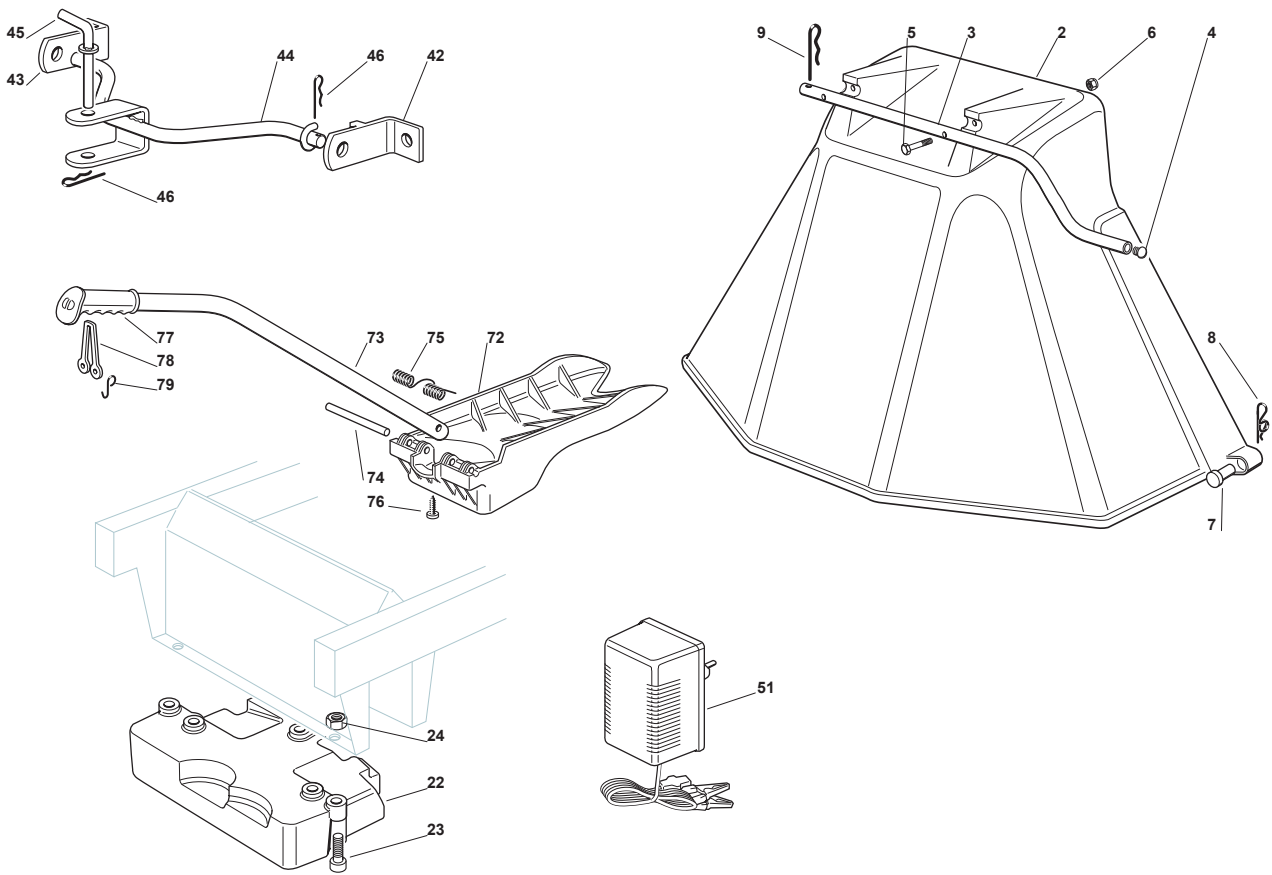

Fig.	Q.ty	Part No	Description	Notes
2	1	382400003/1	Ejection Guard	
3	1	325869043/0	Rear Support	
4	2	118566112/0	Polyethylene Push Road Ivars D=20inch	
5	2	112689515/0	Screw	
6	2	112154510/0	Nut	
7	2	125510022/0	Pin	
8	2	124487998/0	Cotter Pin	
9	1	124487999/0	Spring Pin	
22	1	125519997/1	Front Weight Tc	
23	3	112760520/0	Screw	
24	3	112155000/0	Nut	
42	1	382735502/0	Bracket	
43	1	325774213/0	Bracket	
44	1	382033105/1	Rod	
45	1	125510021/1	Hitch Pin	
46	2	124487999/0	Spring Pin	
51	1	182180050/0	Battery Charger	CE Plugg
51	1	182180052/0	Battery Charger	UK Plugg
72	1	125140092/0	Mulching Deflector	
73	1	325394005/0	Handle	
74	1	125510077/0	Pin	
75	1	125430245/0	Spring	
76	1	112735405/0	Screw	
77	1	325280000/1	Handgrip	
78	1	125840011/1	Tie Rod	
79	2	125253004/0	Mulch.Kit Fixing Hook	