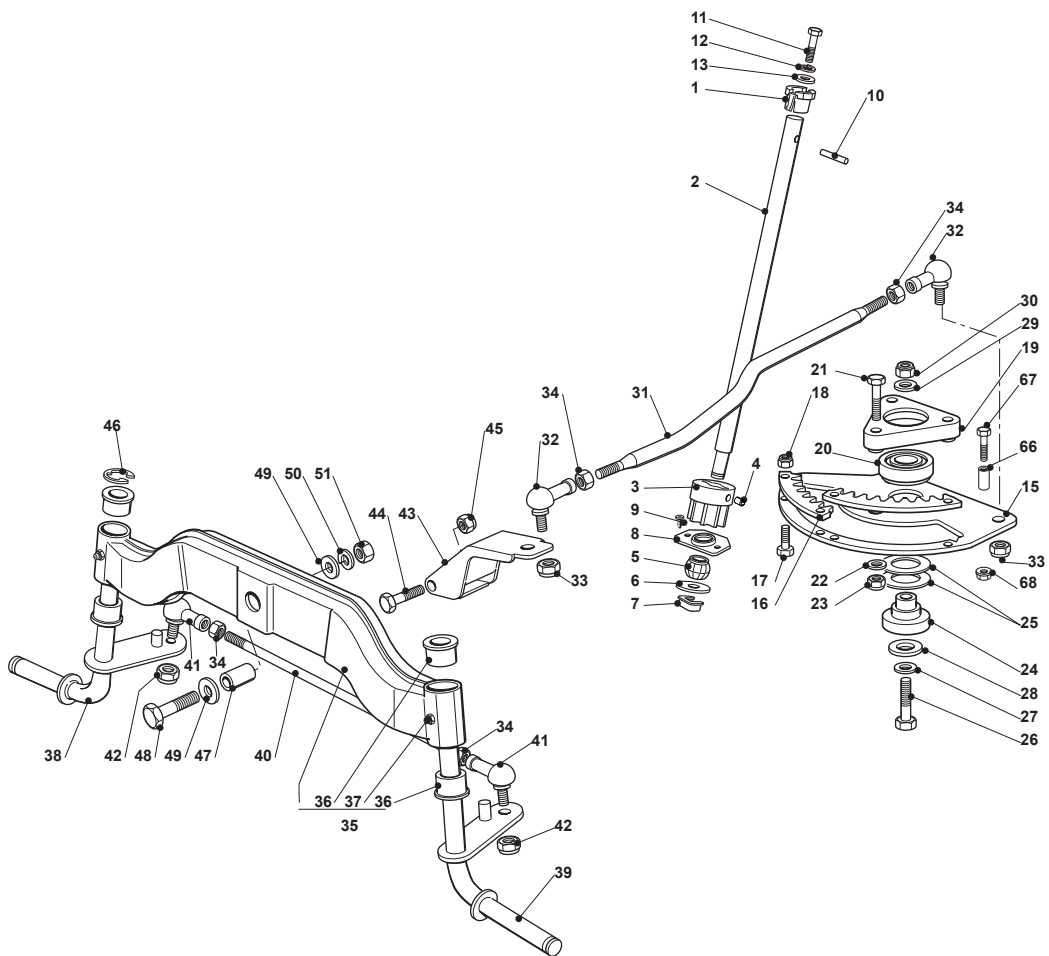

Fig.	Q.ty	Part No	Description	Notes
1	1	325038004/0	Bushing	
2	1	125520010/0	Steering Column	
3	1	125570004/0	Pinion	
4	1	112714300/0	Dowel	
5	1	325743000/0	Joint	
6	1	112521370/0	Washer	
7	1	112436030/0	Plate	
8	1	325785213/1	Support	
9	2	112729601/1	Screw	
10	1	112620250/0	Pin	
11	1	112691800/0	Screw	
12	1	112583500/0	Grower	
13	1	112523060/0	Washer	
15	1	325735523/0	Steering Sector	
16	2	325150000/0	Rack	
17	4	112791213/1	Screw	
18	4	112154510/0	Nut	
19	1	325774453/0	Clamp	
20	1	119216047/0	Bearing	
21	3	112691100/0	Screw	
22	3	112523060/0	Washer	
23	3	112155000/0	Nut	
24	1	125510120/0	Support	
25	2	322672153/0	Antifriction Washer	
26	1	112692395/0	Screw	
27	1	112523080/0	Washer	
28	1	112521390/0	Washer	
29	1	112523080/0	Washer	
30	1	112156602/0	Nut	
31	1	125033003/1	Steering Rod	
32	2	122746600/0	Joint	
32	2	122746616/0	Joint	
33	2	122746609/0	Joint	
34	4	112156602/0	Nut	
35	1	382034001/3	Equalizer With Bush And Lubricator	
36	4	125034002/1	Bushing	
37	2	112379511/0	Grease Dispenser	
38	1	382230361/0	Right Stub Axle	
39	1	382230359/0	Left Stub Axle	
40	1	325840001/0	Tie Rod	
41	2	122746616/0	Joint	
42	2	112156602/0	Nut	
43	1	382318185/0	Lever Ass.Y	
44	1	112692395/0	Screw	
45	1	112155000/0	Nut	
46	1	112001000/0	Benzing Ring	
47	1	125160005/0	Spacer	
48	1	112694100/0	Screw	
49	2	112521390/0	Washer	
50	1	112587900/0	Grower	
51	1	112295800/0	Nut