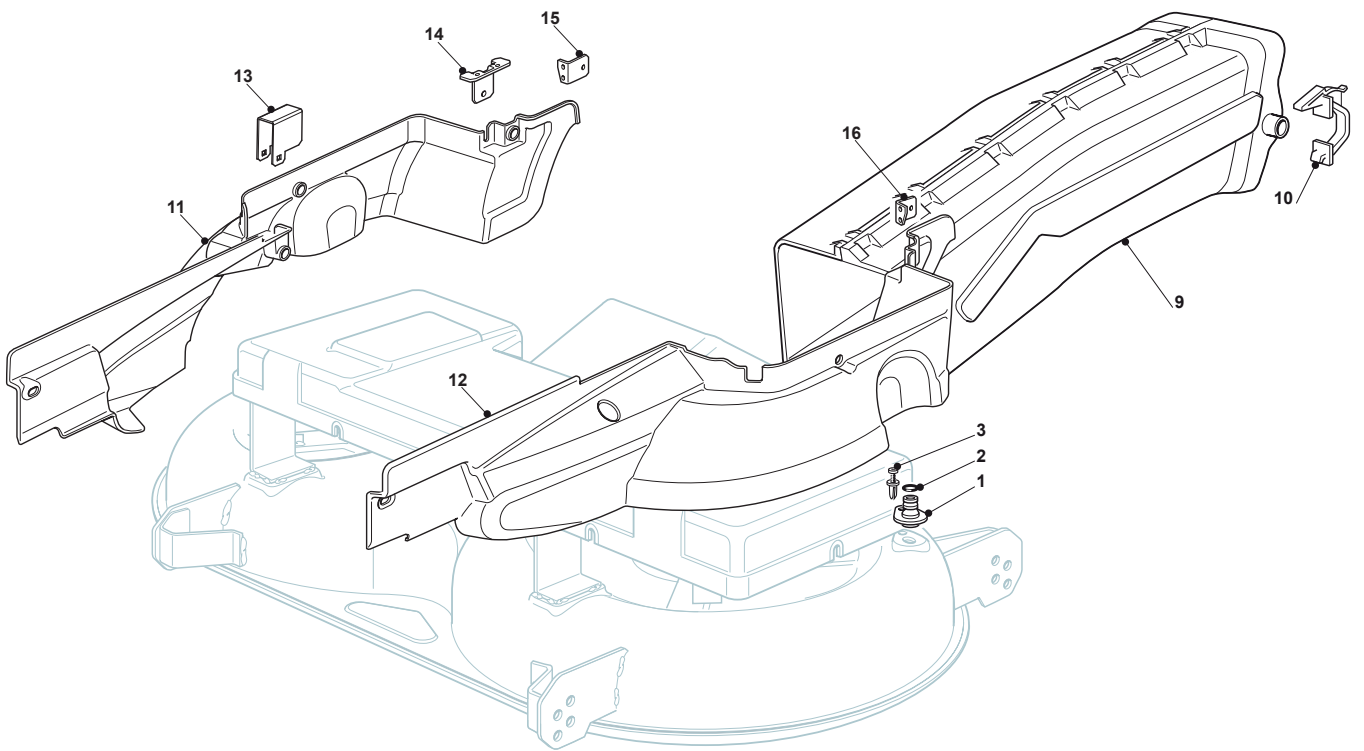

Fig.	Q.ty	Part No	Description	Notes
1	1	382564220/0	Cutting Plate Grey	Grey
1	1	382564213/0	Cutting Plate Black	Black
1	1	382564214/0	Cutting Plate Red	Red
1	1	382564215/0	Cutting Plate Yellow	Yellow
2	2	125033060/0	Washing Cutting Deck Connection	
3	2	119035000/0	Or Ring	
4	2	112500030/0	Rivet	
8	1	382207200/1	Flange Assy	
9	1	382207201/2	Support Shaft Tc	
10	1	125020800/1	Main Blade Shaft	
11	1	125020801/2	Secondary Blade Shaft	
13	4	119216032/0	Bearing	
14	2	325160501/0	Dust Cover Disc	
15	2	112609260/0	Seeger	
16	6	112818700/0	Screw	
17	6	112154210/0	Nut	
18	2	125463200/0	Blade Hub	
19	2	112139100/0	Key	
20	1	182004350/0	Right Mulching Blade	
21	1	182004349/0	Left Blade Mulching	
22	2	122160400/0	Elastic Disc	
23	2	112523080/0	Washer	
24	1	112735694/0	Screw	
25	1	112735695/1	Screw	
31	4	182700004/0	Anti Scalp Wheel	
32	4	125510121/0	Pin	
33	4	122450115/0	Spring	
34	4	112000930/0	Benzing Ring	
41	1	182004343/0	Right Blade	
42	1	182004342/0	Left Blade, Winged	