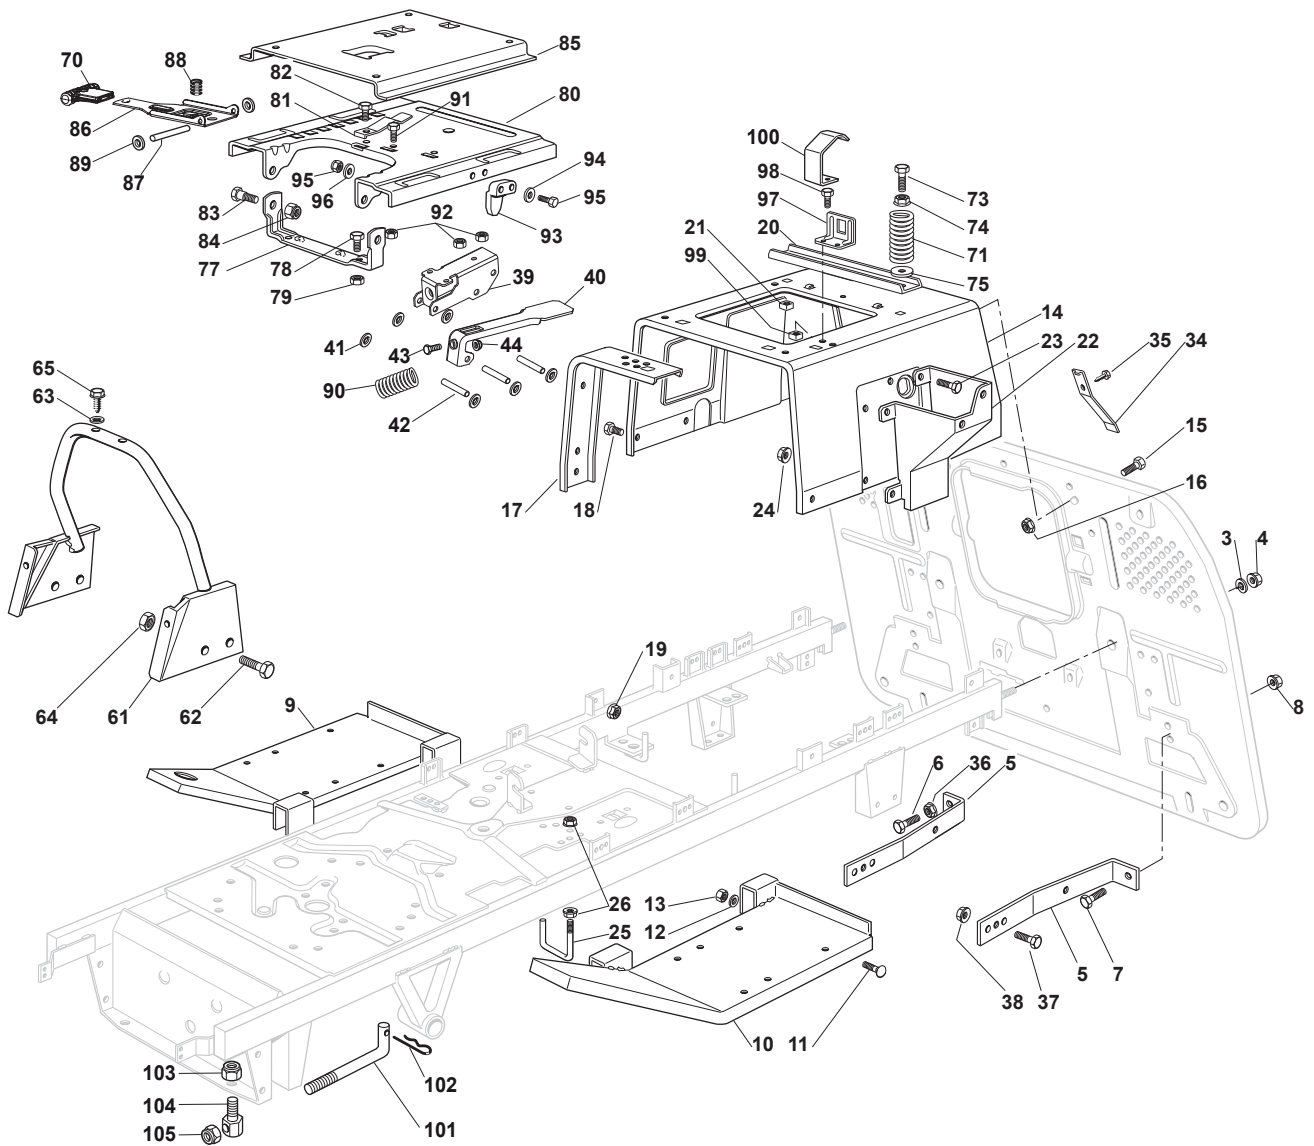

Fig.	Q.ty	Part No	Description	Notes
84	2	112155010/0	Nut	
85	1	325785147/2	Seat Support	
86	1	325318109/1	Stop Lever	
87	1	125510000/0	Pin	
88	1	125430202/1	Spring	
89	2	112604897/0	Elastic Washer	
90	1	125430285/0	Spring	
91	1	112789000/0	Screw	
92	1	112154330/0	Nut	
93	1	325060049/0	Seat Switch Cam	
94	2	112815050/0	Screw	
95	4	112521320/0	Washer	
96	2	112154330/0	Nut	
97	1	325755025/1	Bracket	
98	2	112735110/0	Screw	
99	2	112437502/0	Plate	
100	1	325430255/0	Spring	
101	2	125510119/0	Tie Rod	
102	2	124487997/0	Cotter Pin	
103	2	125510040/1	Pin	
104	2	112155000/0	Nut	
105	2	112155000/0	Nut	

Fig.	Q.ty	Part No	Description	Notes
83	2	122524970/2	Fulcrum Pin	
84	2	112155010/0	Nut	
85	1	325785147/2	Seat Support	
86	1	325318303/0	Stop Lever	
87	1	125510000/0	Pin	
88	1	125430202/1	Spring	
89	2	112604897/0	Elastic Washer	
90	1	125430285/0	Spring	
91	1	112789000/0	Screw	
92	1	112154330/0	Nut	
93	1	325060049/0	Seat Switch Cam	
94	2	112815050/0	Screw	
95	4	112521320/0	Washer	
96	2	112154330/0	Nut	
97	1	325755025/1	Bracket	
98	2	112735110/0	Screw	
99	2	112437502/0	Plate	
100	1	325430255/0	Spring	
101	2	125510119/0	Tie Rod	
102	2	124487997/0	Cotter Pin	
103	2	125510040/1	Pin	
104	2	112155000/0	Nut	
105	2	112155000/0	Nut	