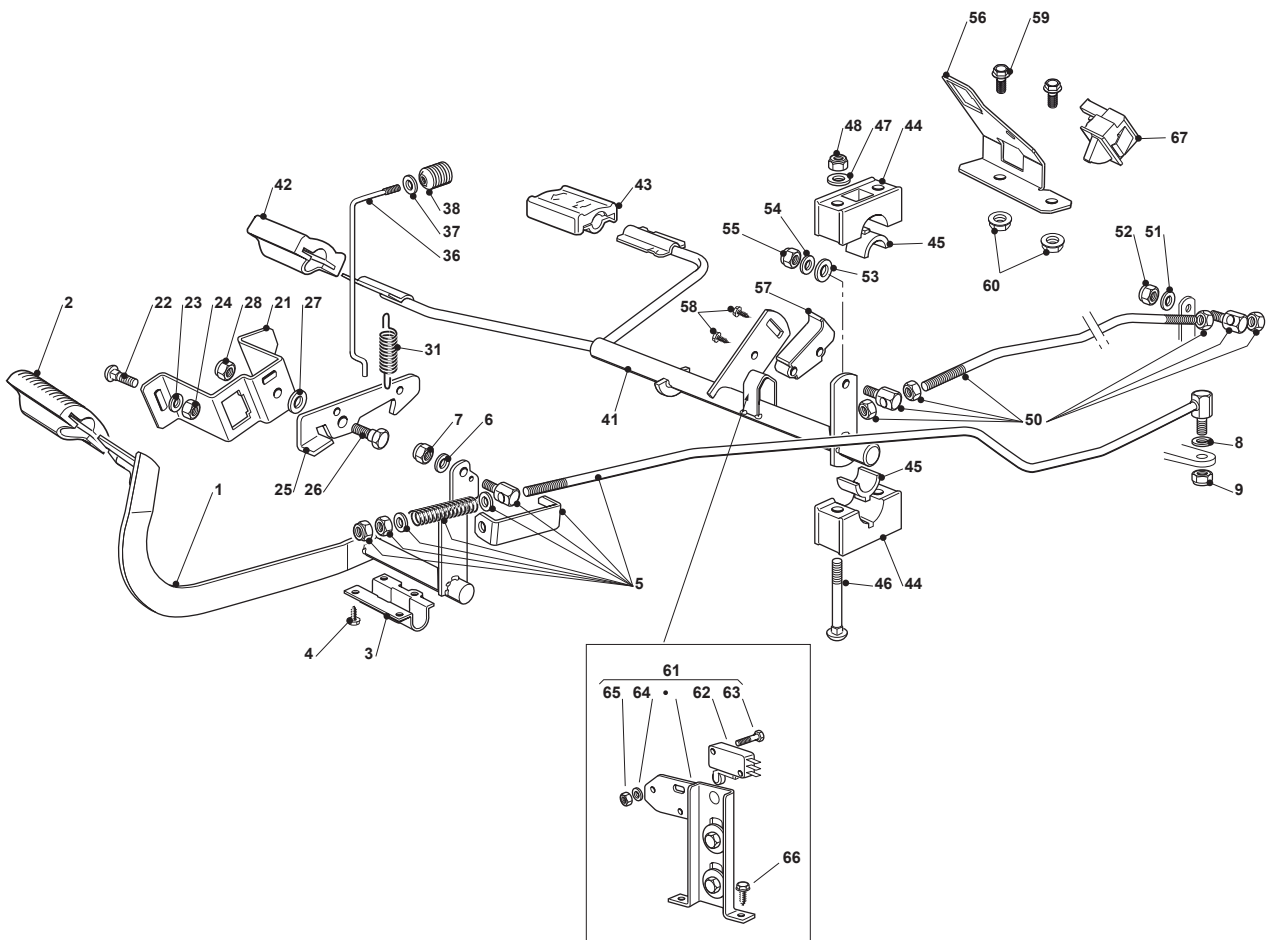

TCP 122 HYDRO

Ride-on 102-122 Steering - 15"

Issue 17 - 2015

Fig.	Q.ty	Part No	Description	Notes
66	1	122167840/0	Spacer	
67	1	112691200/0	Screw	
68	1	112293201/0	Nut	

Fig.	Q.ty	Part No	Description	Notes
1	1	382500011/2	Pedal	
2	1	325110416/0	Clamp Cover	
3	1	325547081/2	Plate	
4	4	112731601/0	Screw	
5	1	382000582/0	Rod	
6	1	112521350/0	Washer	
7	1	112155000/0	Nut	
8	2	112521360/0	Washer	
9	1	112155000/0	Nut	
21	1	325785143/1	Support	
22	2	112815210/0	Screw	
23	1	112523040/0	Washer	
24	2	112154510/0	Nut	
25	1	325253001/0	Hook	
26	1	122524970/2	Fulcrum Pin	
27	1	325670011/0	Antifriction Washer	
28	1	112155000/0	Nut	
31	1	125430213/0	Spring	
36	1	125033034/0	Rod	
37	1	125394509/1	Knob	
38	1	112523020/0	Washer	
41	1	382000391/1	Drive Pedal	
42	1	325110417/0	Clamp Cover Front	
43	1	325110418/0	Clamp Cover Rear	
44	4	325785354/0	Support	
45	4	325034003/0	Brass	
46	4	112815271/0	Screw	
47	4	112523040/0	Washer	
48	4	112154510/0	Nut	
50	1	382000579/0	Rod	
51	1	112523040/0	Washer	
52	1	112154510/0	Nut	
53	1	112521360/0	Washer	
54	1	112523040/0	Washer	
55	1	112154510/0	Nut	
56	1	325785481/0	Micro Switch Bracket	
57	1	325060034/1	Cam	
58	1	112735404/0	Screw	
59	2	112793102/0	Screw	
60	2	112293201/0	Nut	
61	1	382394853/0	Switch Ass.Y	
62	1	119410609/0	Microswitch	
63	2	112735602/0	Screw	
64	2	112581100/0	Grower	
65	2	112290791/0	Nut	
66	2	112735110/0	Screw	
67	1	119410614/0	Microswitch	