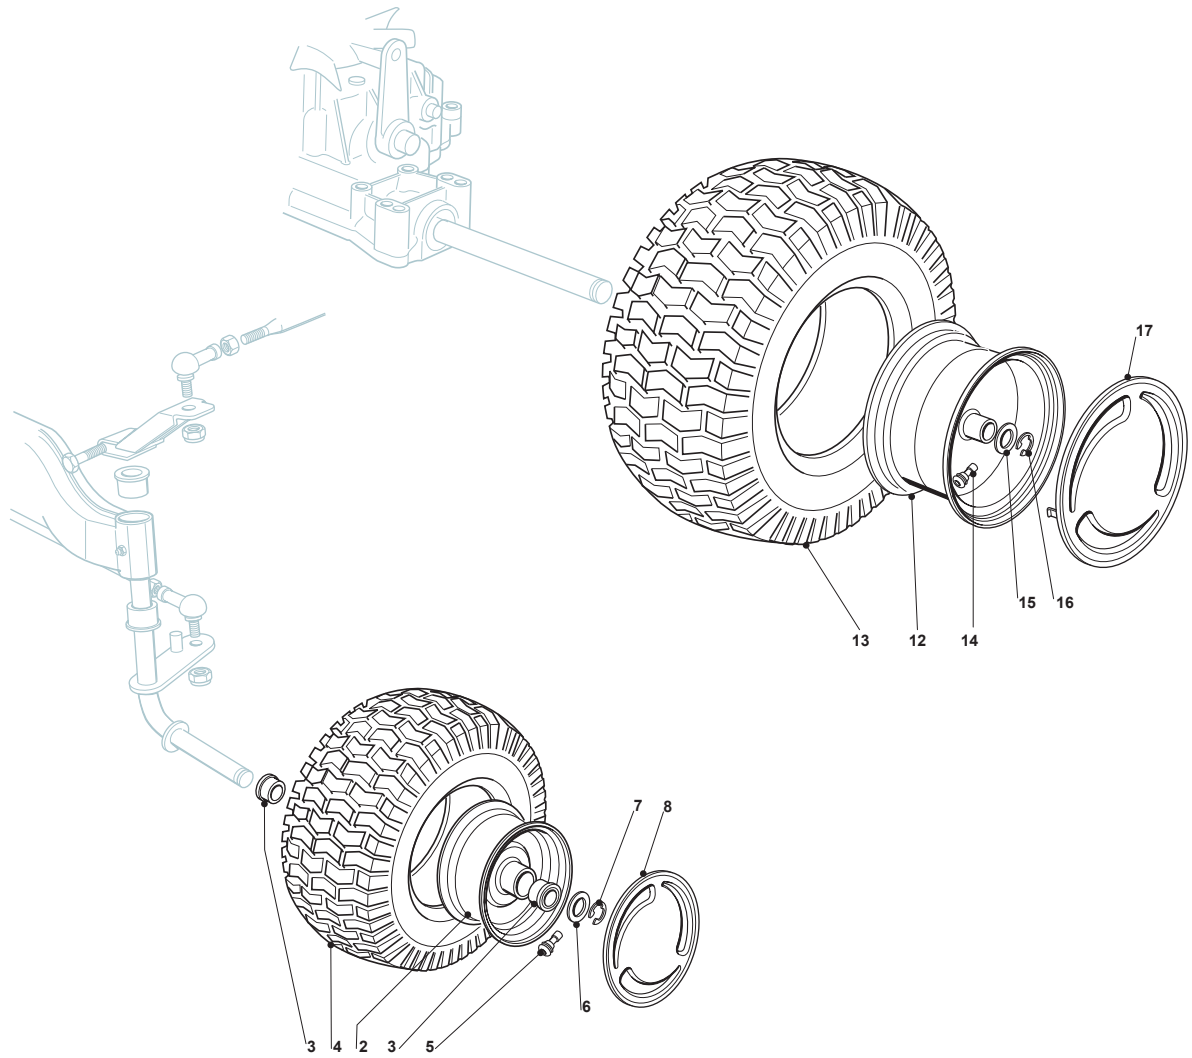

Fig.	Q.ty	Part No	Description	Notes
2	2	182000598/0	Rimm	
3	4	125122200/2	Bearing	
4	2	127590066/0	Tyre	15inch
4	2	125590014/0	Tyre	13inch
5	2	125950000/0	Valve	
6	2	125670005/1	Washer	
7	2	112001000/0	Benzing Ring	
8	2	322110239/0	Hub Cover	Stiga Style
8	2	122110230/0	Hub Cover	standard Black
12	2	182000599/0	Rimm	
13	2	125590015/0	Tyre	
14	2	125950000/0	Valve	
15	2	125670005/1	Washer	
16	2	112001010/0	Benzing Ring	
17	2	322110239/0	Hub Cover	Stiga Style
17	2	122110230/0	Hub Cover	standard Black