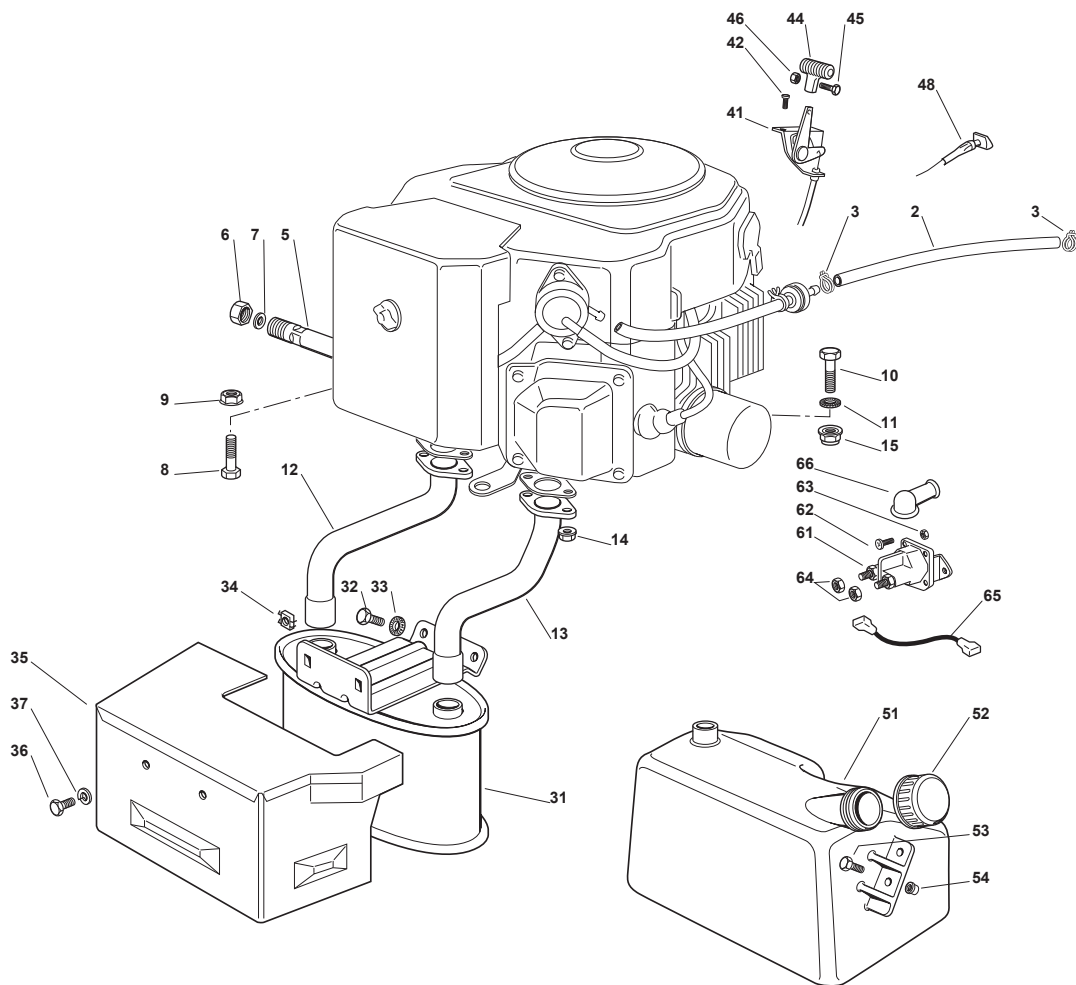

Fig.	Q.ty	Part No	Description	Notes
2	1	325869016/1	Connecting Tube	
3	2	118375051/1	Fair Led	
4	3	112735108/1	Screw	
5	1	112154210/0	Nut	
6	1	112691115/0	Screw	
7	1	112540260/0	Grower	
8	1	127598060/0	Oil Discharge Extension	
9	1	118737849/0	Plug	
10	1	118401001/1	Oil Seal	
11	1	118738227/0	Exhaust Pipe Kohler 16-18	
12	2	112735530/0	Screw	
13	2	112583500/0	Grower	
14	3	125160035/0	Spacer	
31	1	182750010/0	Muffler	
32	2	112793102/0	Screw	
33	2	112540260/0	Grower	
34	2	112360425/0	Nut	
35	1	382598029/0	Muffler Protection	
36	2	112792611/0	Screw	
37	2	112583500/0	Grower	
41	1	182000200/1	Throttle Cable	
42	2	125943012/0	Screw	
44	1	125394501/0	Knob	
45	1	112726388/0	Screw	
46	1	112290800/0	Nut	
51	1	125735110/3	Tank	Without Fuel Level
51	1	325735111/3	Tank	With Fuel Level
52	1	125795000/1	Fuel Cap	
53	2	112788910/0	Screw	
54	2	112500092/0	Rivet	
61	1	118736110/0	Starter Relay	
62	2	112791011/0	Screw	
63	2	112292102/0	Nut	
64	2	112360352/0	Nut	
65	1	125065017/0	Cable	
66	1	118564861/1	Protection	