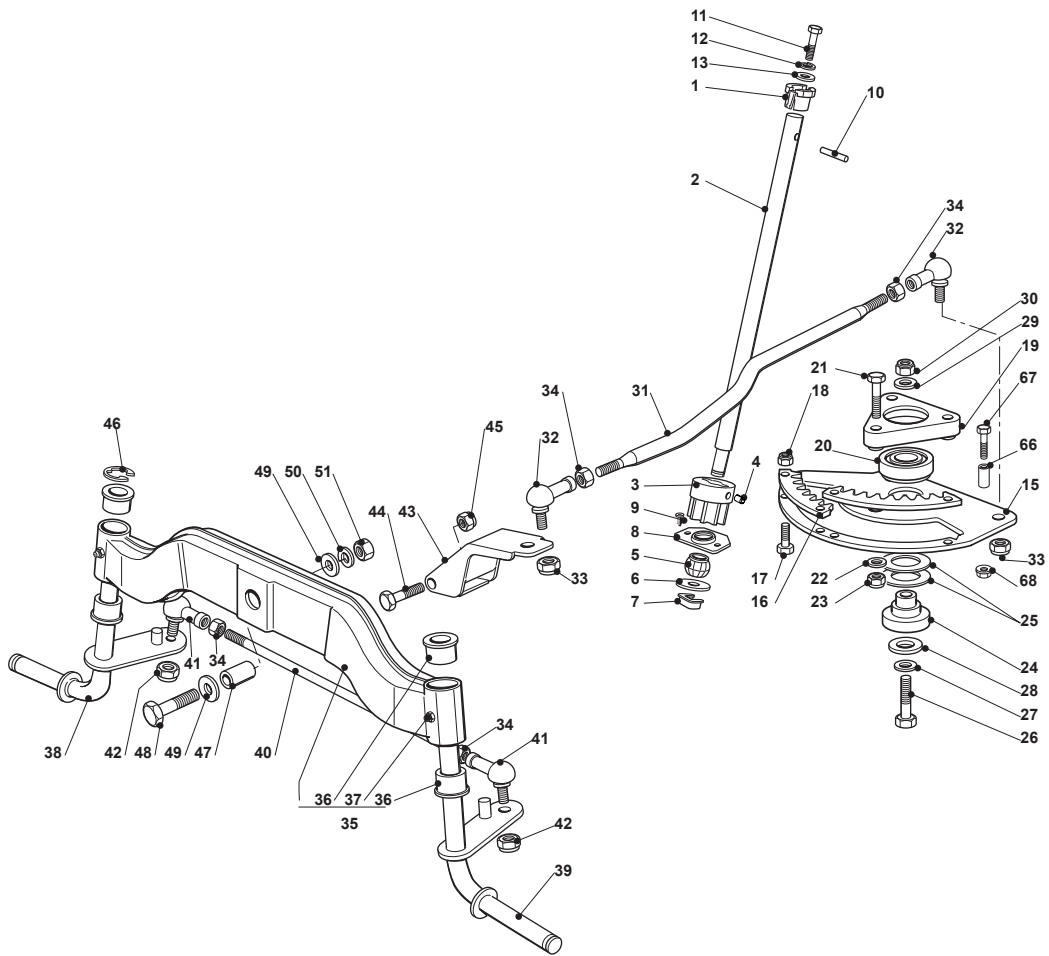

TCP 122 HYDRO

Ride-on 102-122 Steering - 15"

Issue 17 - 2015

Fig.	Q.ty	Part No	Description	Notes
66	1	122167840/0	Spacer	
67	1	112691200/0	Screw	
68	1	112293201/0	Nut