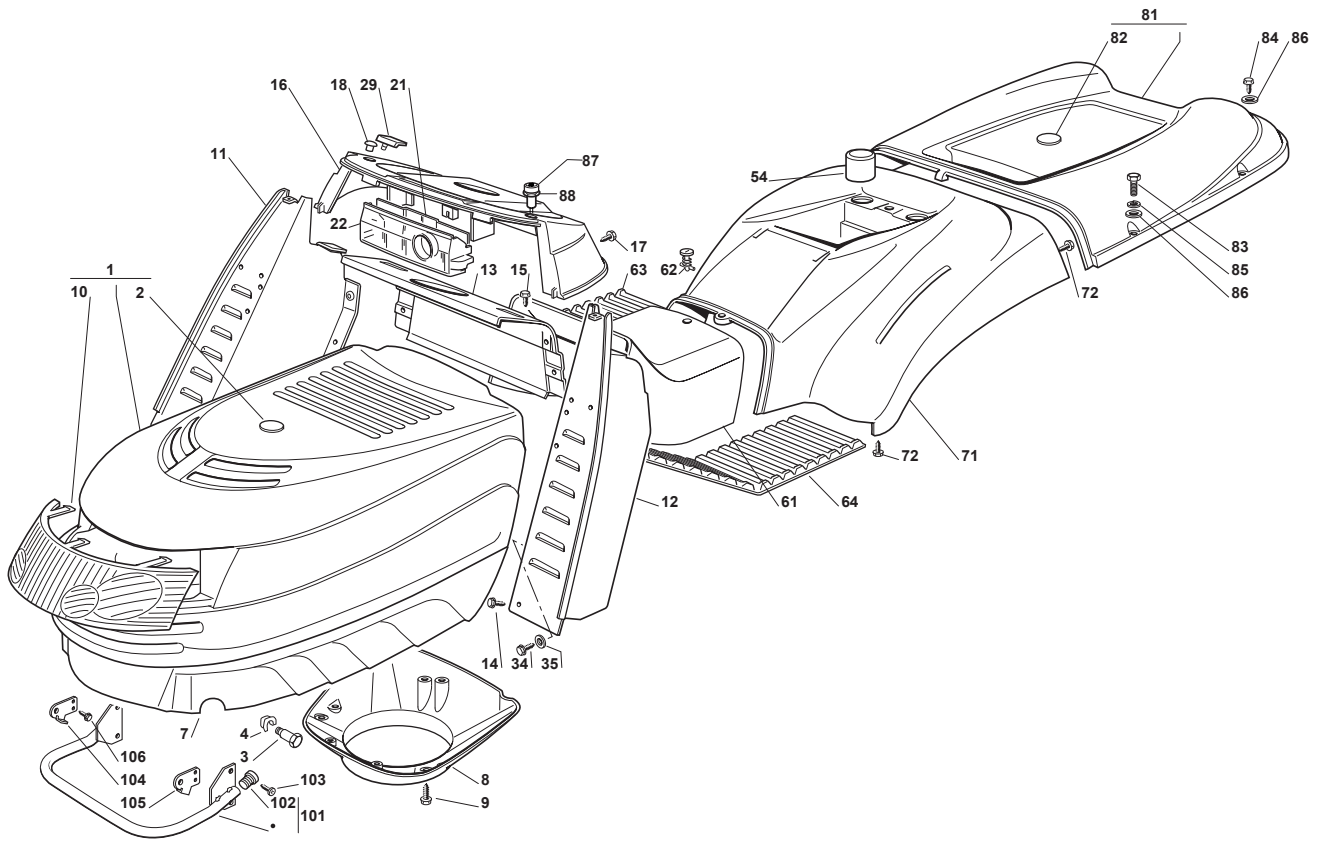

TCP 122 HYDRO

Ride-on 102-122 Body

Issue 17 - 2015

Fig.	Q.ty	Part No	Description	Notes
101	1	382869006/1	Muffler Tube Guard	
102	2	118566110/0	Push Rod	
103	4	112734995/0	Screw	
104	1	325547089/1	Right Plate	
105	1	325547091/1	Left Plate	
106	4	112731580/0	Screw	