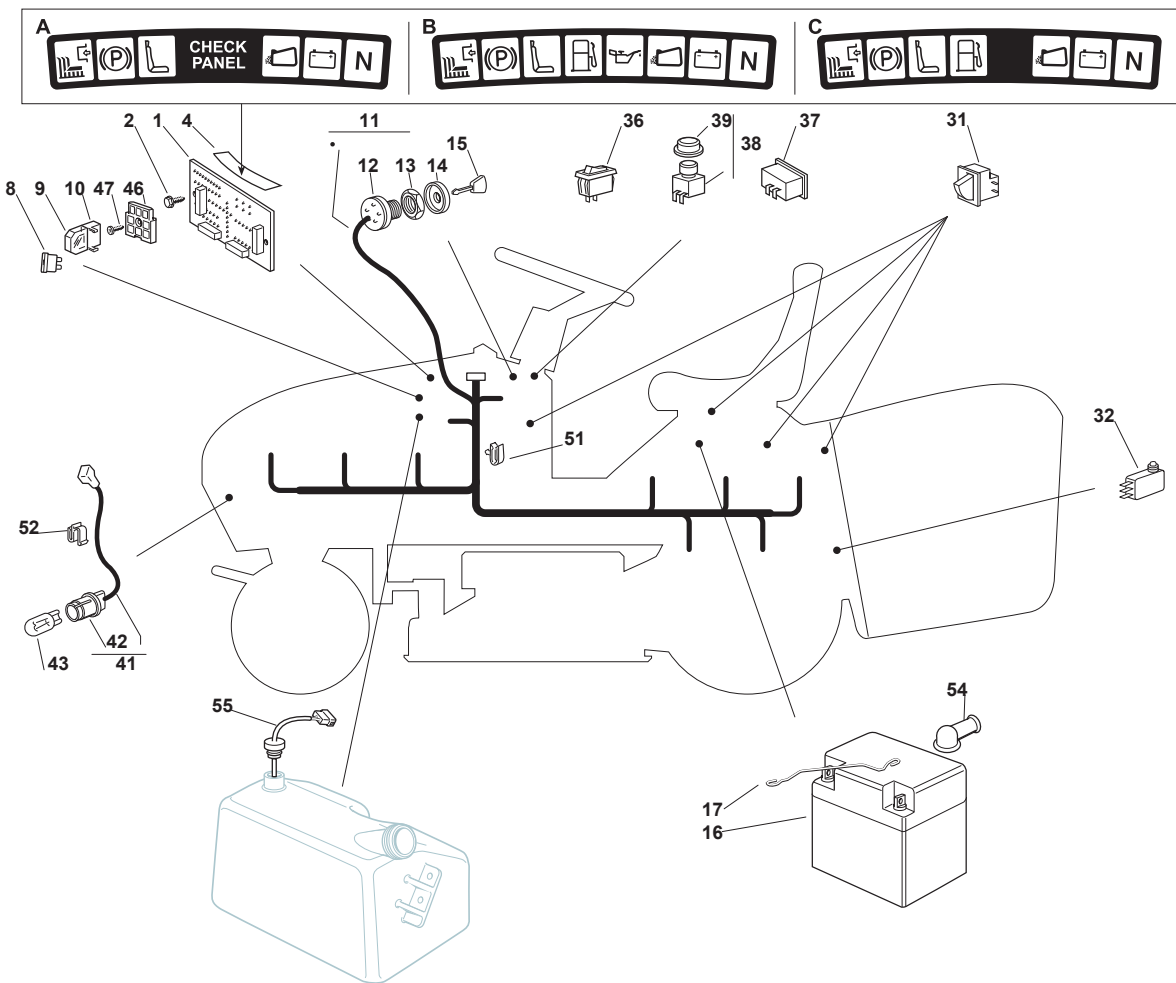

TCP 122 HYDRO

Ride-on 102-122 Grasscatcher - Electric Lifting

Issue 17 - 2015

Fig.	Q.ty	Part No	Description	Notes
83	1	125394508/0	Knob	
84	1	112792099/0	Screw	
85	1	112154510/0	Nut	
86	1	382180045/0	Outfit, Screws	