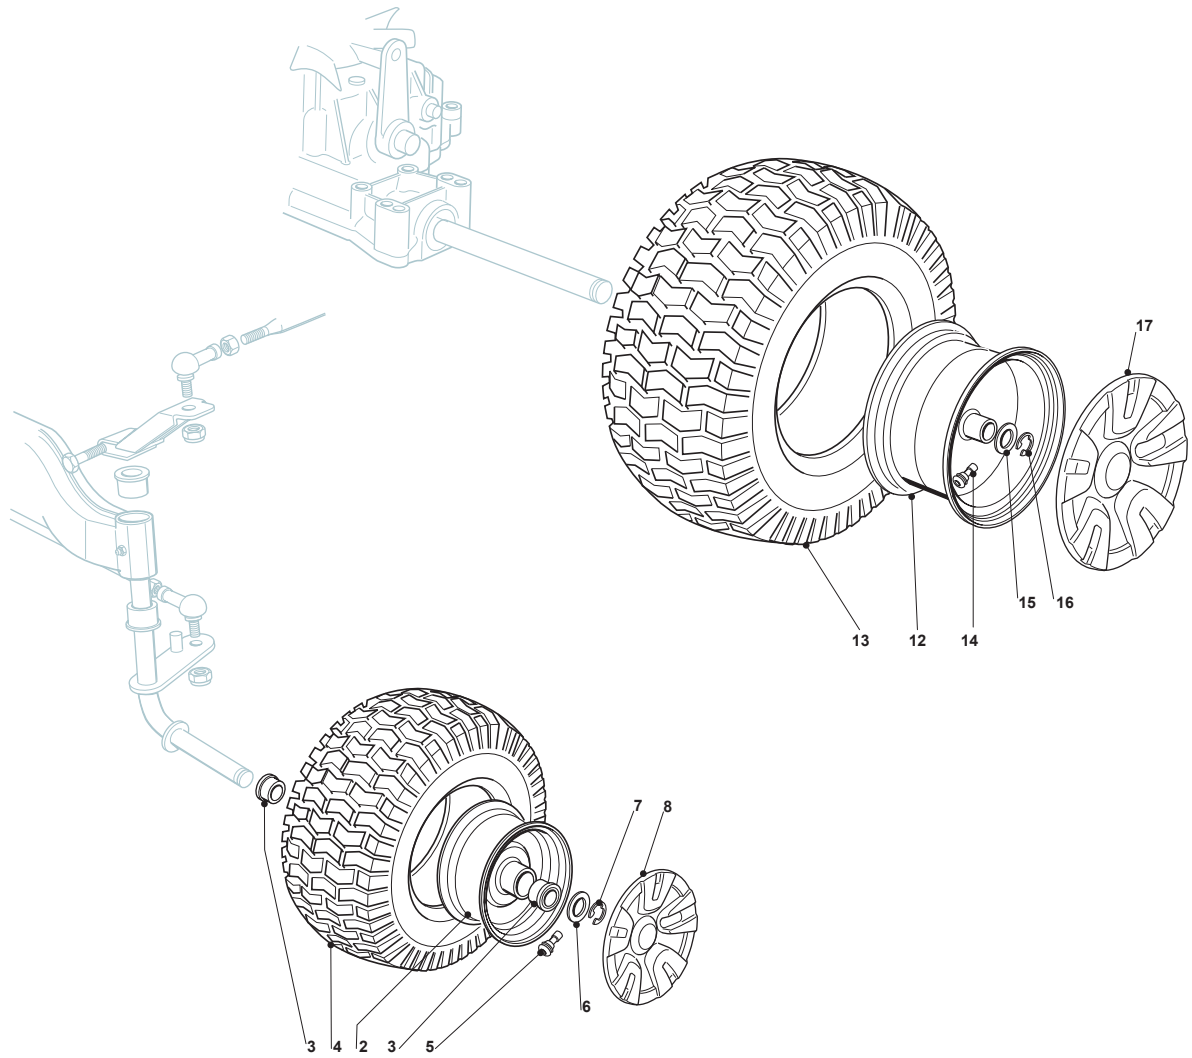

Fig.	Q.ty	Part No	Description	Notes
2	2	182000598/0	Rimm	
3	4	125122200/2	Bearing	
4	2	127590066/0	Tyre	15inch
4	2	125590014/0	Tyre	13inch
5	2	125950000/0	Valve	
6	2	125670005/1	Washer	
7	2	112001000/0	Benzing Ring	
8	2	382110252/0	Front Wheel Cover	standard Grey
12	2	182000599/0	Rimm	
13	2	125590015/0	Tyre	
14	2	125950000/0	Valve	
15	2	125670005/1	Washer	
16	2	112001010/0	Benzing Ring	
17	2	382110253/0	Wheel Cover	standard Grey