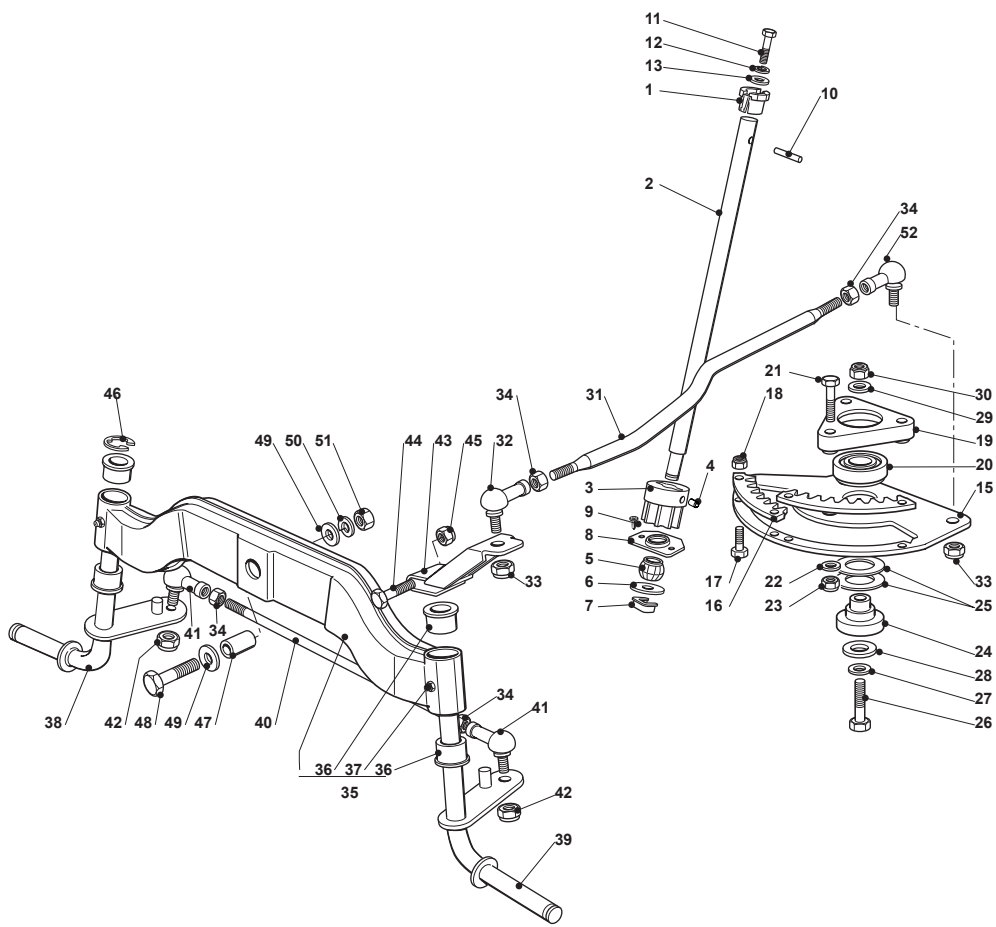

Fig.	Q.ty	Part No	Description	Notes
1	1	325038004/0	Bushing	
2	1	125520010/0	Steering Column	
3	1	125570004/0	Pinion	
4	1	112714300/0	Dowel	
5	1	325743000/0	Joint	
6	1	112521370/0	Washer	
7	1	112436030/0	Plate	
8	1	325785213/1	Support	
9	2	112729601/1	Screw	
10	1	112620250/0	Pin	
11	1	112691800/0	Screw	
12	1	112583500/0	Grower	
13	1	112523060/0	Washer	
15	1	325735523/0	Steering Sector	
16	2	325150000/0	Rack	
17	4	112791213/1	Screw	
18	4	112154510/0	Nut	
19	1	325774453/0	Clamp	
20	1	119216047/0	Bearing	
21	3	112691100/0	Screw	
22	3	112523060/0	Washer	
23	3	112155000/0	Nut	
24	1	125510120/0	Support	
25	2	322672153/0	Antifriction Washer	
26	1	112692395/0	Screw	
27	1	112523080/0	Washer	
28	1	112521390/0	Washer	
29	1	112523080/0	Washer	
30	1	112156602/0	Nut	
31	1	125033003/1	Steering Rod	
32	2	122746600/0	Joint	
32	2	122746616/0	Joint	
33	2	122746609/0	Joint	
34	4	112156602/0	Nut	
35	1	382034001/3	Equalizer With Bush And Lubricator	
36	4	125034002/1	Bushing	
37	2	112379511/0	Grease Dispenser	
38	1	382230349/0	Right Stub Axle	
39	1	382230348/0	Left Stub Axle	
40	1	325840001/0	Tie Rod	
41	2	122746616/0	Joint	
42	2	112156602/0	Nut	
43	1	382318101/0	Lever Ass.Y	
44	1	112691700/0	Screw	
45	1	112155000/0	Nut	
46	1	112001000/0	Benzing Ring	
47	1	125160005/0	Spacer	
48	1	112694100/0	Screw	
49	2	112521390/0	Washer	
50	1	112587900/0	Grower	
51	1	112295800/0	Nut