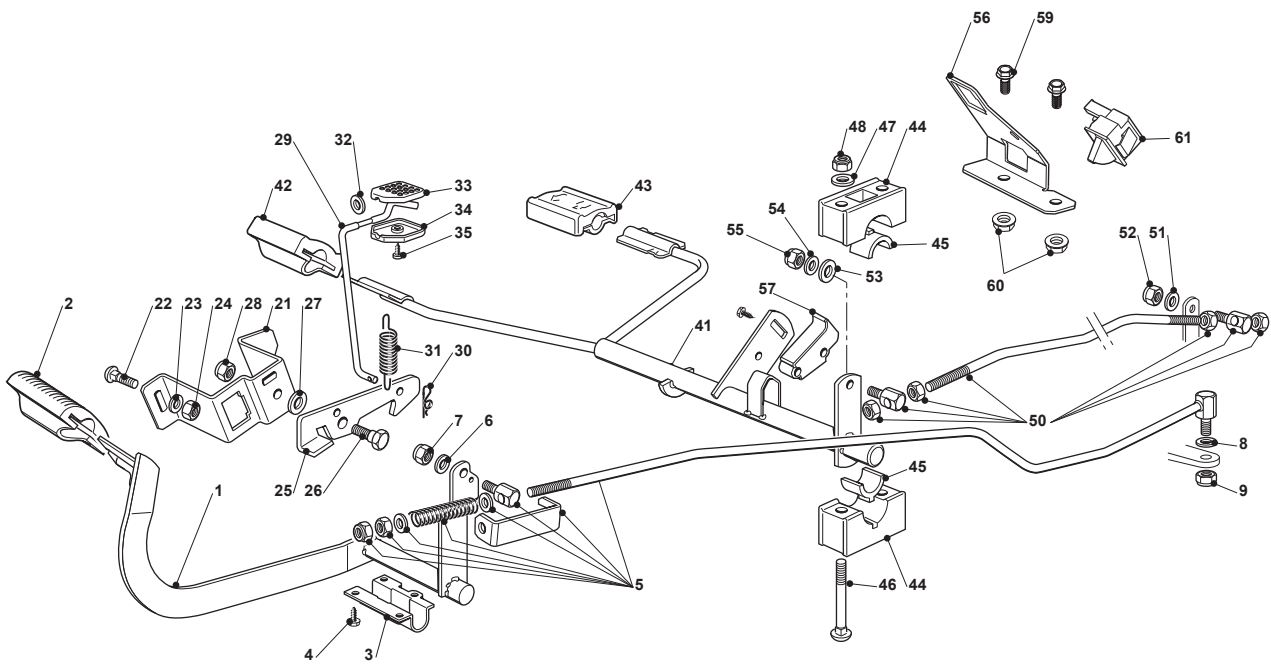

TCP 122 HYDRO

Ride-on 102-122 Steering - 15"

Issue 17 - 2015

Fig.	Q.ty	Part No	Description	Notes
66	1	122167840/0	Spacer	
67	1	112691200/0	Screw	
68	1	112293201/0	Nut	

Fig.	Q.ty	Part No	Description	Notes
1	1	382500011/2	Pedal	
2	1	325110416/0	Clamp Cover	
3	1	325547081/2	Plate	
4	4	112731601/0	Screw	
5	1	382000582/0	Rod	
6	1	112521350/0	Washer	
7	1	112155000/0	Nut	
8	2	112521360/0	Washer	
9	1	112155000/0	Nut	
21	1	325785143/1	Support	
22	2	112815210/0	Screw	
23	1	112523040/0	Washer	
24	2	112154510/0	Nut	
25	1	325253001/0	Hook	
26	1	122524970/2	Fulcrum Pin	
27	1	325670011/0	Antifriction Washer	
28	1	112155000/0	Nut	
31	1	125430213/0	Spring	
36	1	125033034/0	Rod	
37	1	125394509/1	Knob	
38	1	112523020/0	Washer	
41	1	382000391/1	Drive Pedal	
42	1	325110417/0	Clamp Cover Front	
43	1	325110418/0	Clamp Cover Rear	
44	4	325785354/0	Support	
45	4	325034003/0	Brass	
46	4	112815271/0	Screw	
47	4	112523040/0	Washer	
48	4	112154510/0	Nut	
50	1	382000579/0	Rod	
51	1	112523040/0	Washer	
52	1	112154510/0	Nut	
53	1	112521360/0	Washer	
54	1	112523040/0	Washer	
55	1	112154510/0	Nut	
56	1	325785481/0	Micro Switch Bracket	
57	1	325060034/1	Cam	
58	1	112735404/0	Screw	
59	2	112793102/0	Screw	
60	2	112293201/0	Nut	
61	1	382394853/0	Switch Ass.Y	
62	1	119410609/0	Microswitch	
63	2	112735602/0	Screw	
64	2	112581100/0	Grower	
65	2	112290791/0	Nut	
66	2	112735110/0	Screw	
67	1	119410614/0	Microswitch	