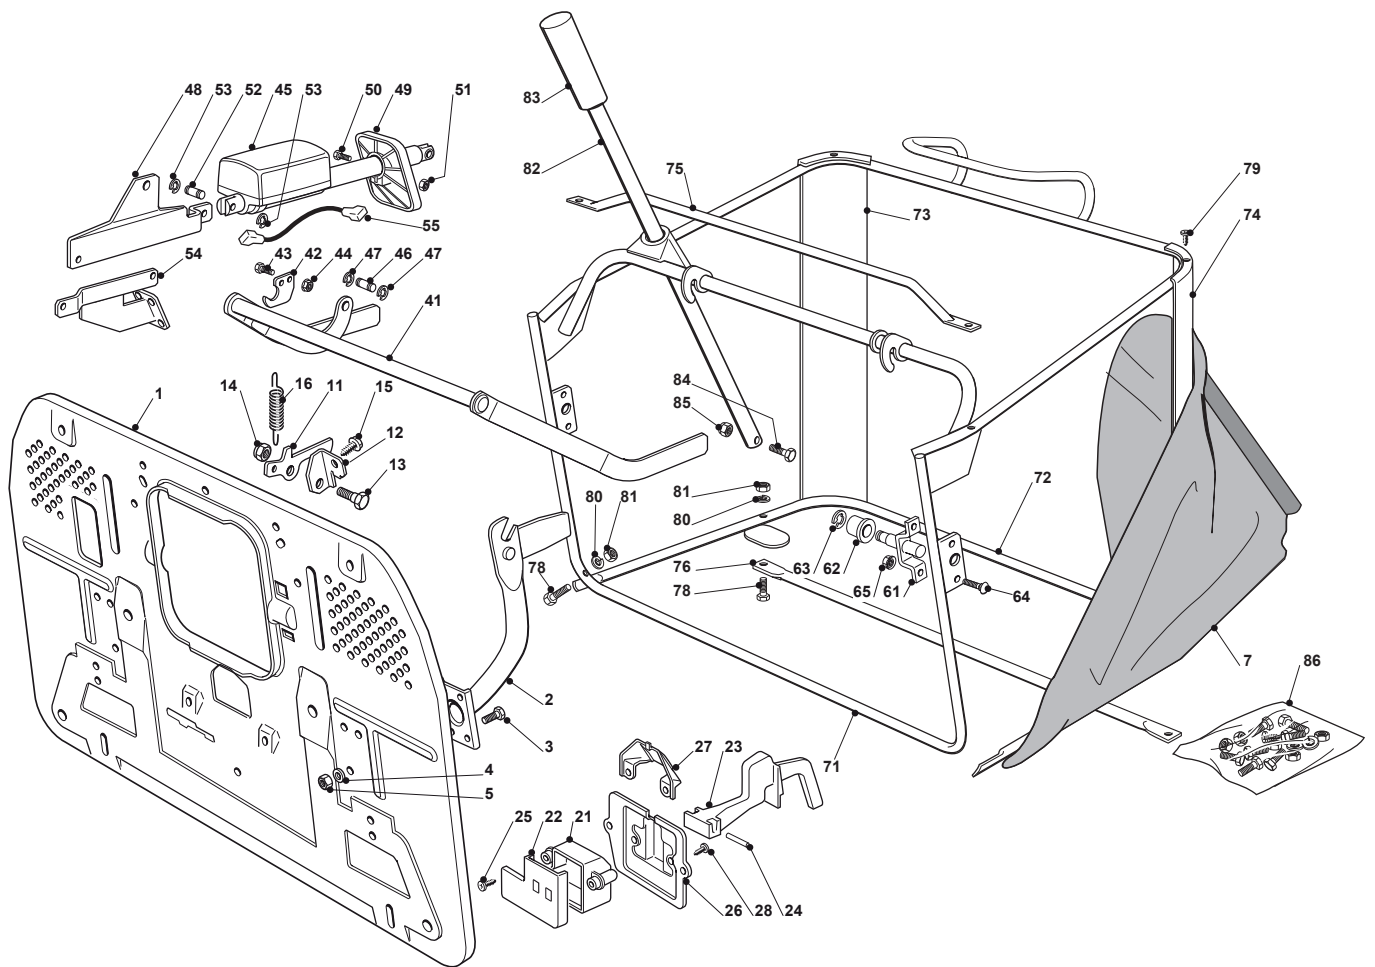

Fig.	Q.ty	Part No	Description	Notes
1	1	382547051/0	Plate	
2	2	182774225/1	Clamp	
3	6	112793102/0	Screw	
4	6	112523060/0	Washer	
5	6	112293201/0	Nut	
7	1	182106000/2	Grasscatcher	
11	1	325774315/1	Bracket	
12	1	325755031/1	Bracket	
13	1	125510080/1	Pin	
14	1	112292102/0	Nut	
15	1	112735122/0	Screw	
16	1	125430210/1	Brake Spring	
21	1	125600041/0	Grassc.Full Micro Protection Tcj-F	
22	1	125600042/0	Grasscatcher Micro Prot Cover	
23	1	125318124/0	Full Grassc. Microswitch Cover	
24	1	112400030/0	Pin	
25	1	112728510/0	Screw	
26	1	325785272/0	Micro Protection	
27	1	125600048/0	Empty Micro Grassc.Protection Cover	
28	2	112728450/0	Screw	
71	1	382800051/0	Upper Frame	
72	1	382800002/2	Lower Grasscatcher Frame	
73	1	325032001/1	Right Angular Support	
74	1	325032002/1	Left Angular Support	
75	1	382394001/2	Front Handle	
76	1	382650038/0	Lower Stiffening	
78	4	112792099/0	Screw	
79	4	112729601/1	Screw	
80	4	112582101/0	Grower	
81	4	112292100/0	Nut	
82	1	125869029/1	Grasscatcher Lifting Tube	
83	1	125394508/0	Knob	
84	1	112792099/0	Screw	
85	1	112154510/0	Nut	
86	1	382180027/1	Outfit, Screws	