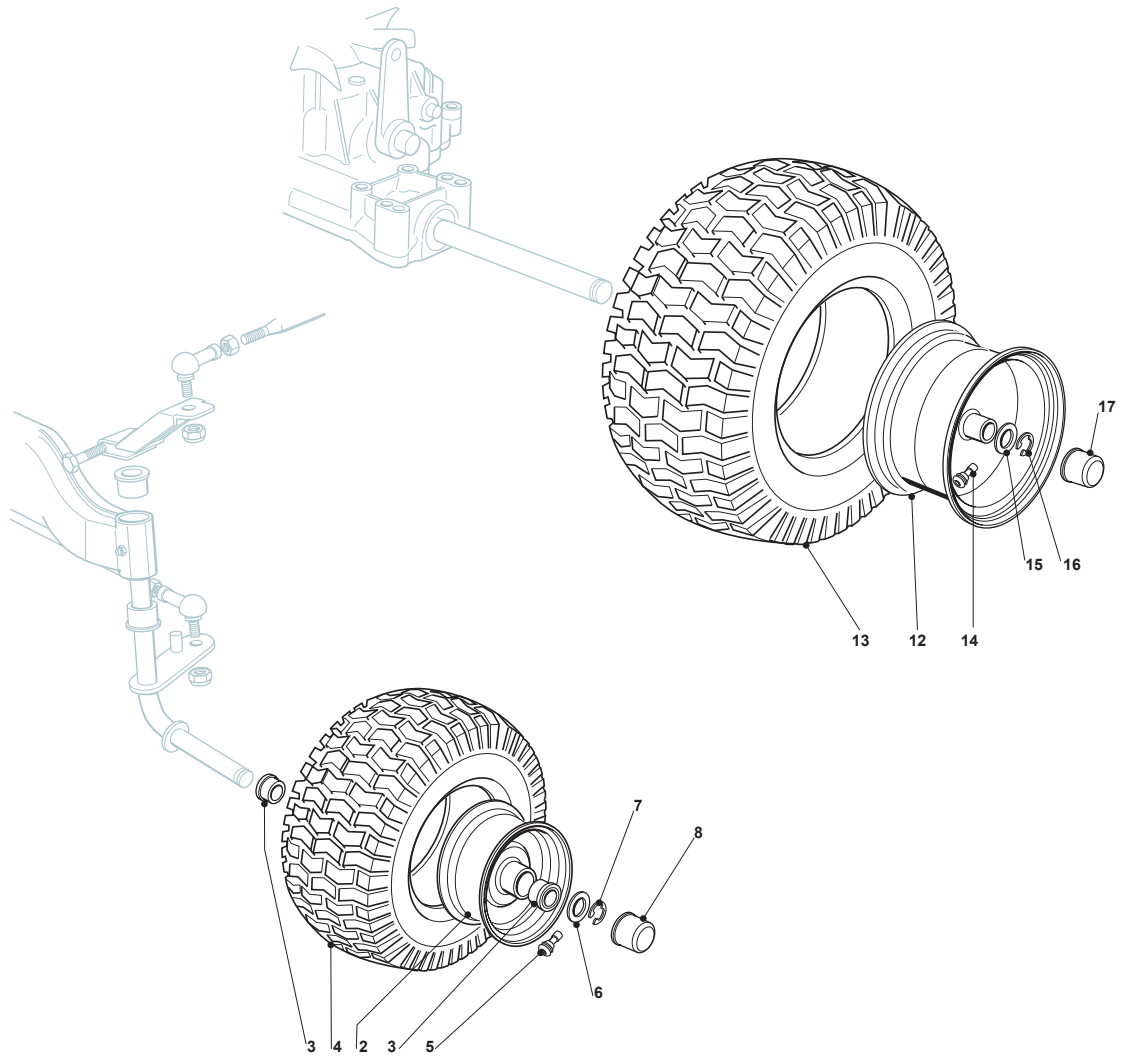

Fig.	Q.ty	Part No	Description	Notes
2	2	182000598/0	Rimm	
3	4	125122200/2	Bearing	
4	2	127590066/0	Tyre	15inch
4	2	125590014/0	Tyre	13inch
5	2	125950000/0	Valve	
6	2	125670005/1	Washer	
7	2	112001000/0	Benzing Ring	
8	2	322110239/0	Hub Cover	Stiga Style
8	2	122110230/0	Hub Cover	standard Black
12	2	182000599/0	Rimm	
13	2	125590015/0	Tyre	
14	2	125950000/0	Valve	
15	2	125670005/1	Washer	
16	2	112001010/0	Benzing Ring	
17	2	322110239/0	Hub Cover	Stiga Style
17	2	122110230/0	Hub Cover	standard Black