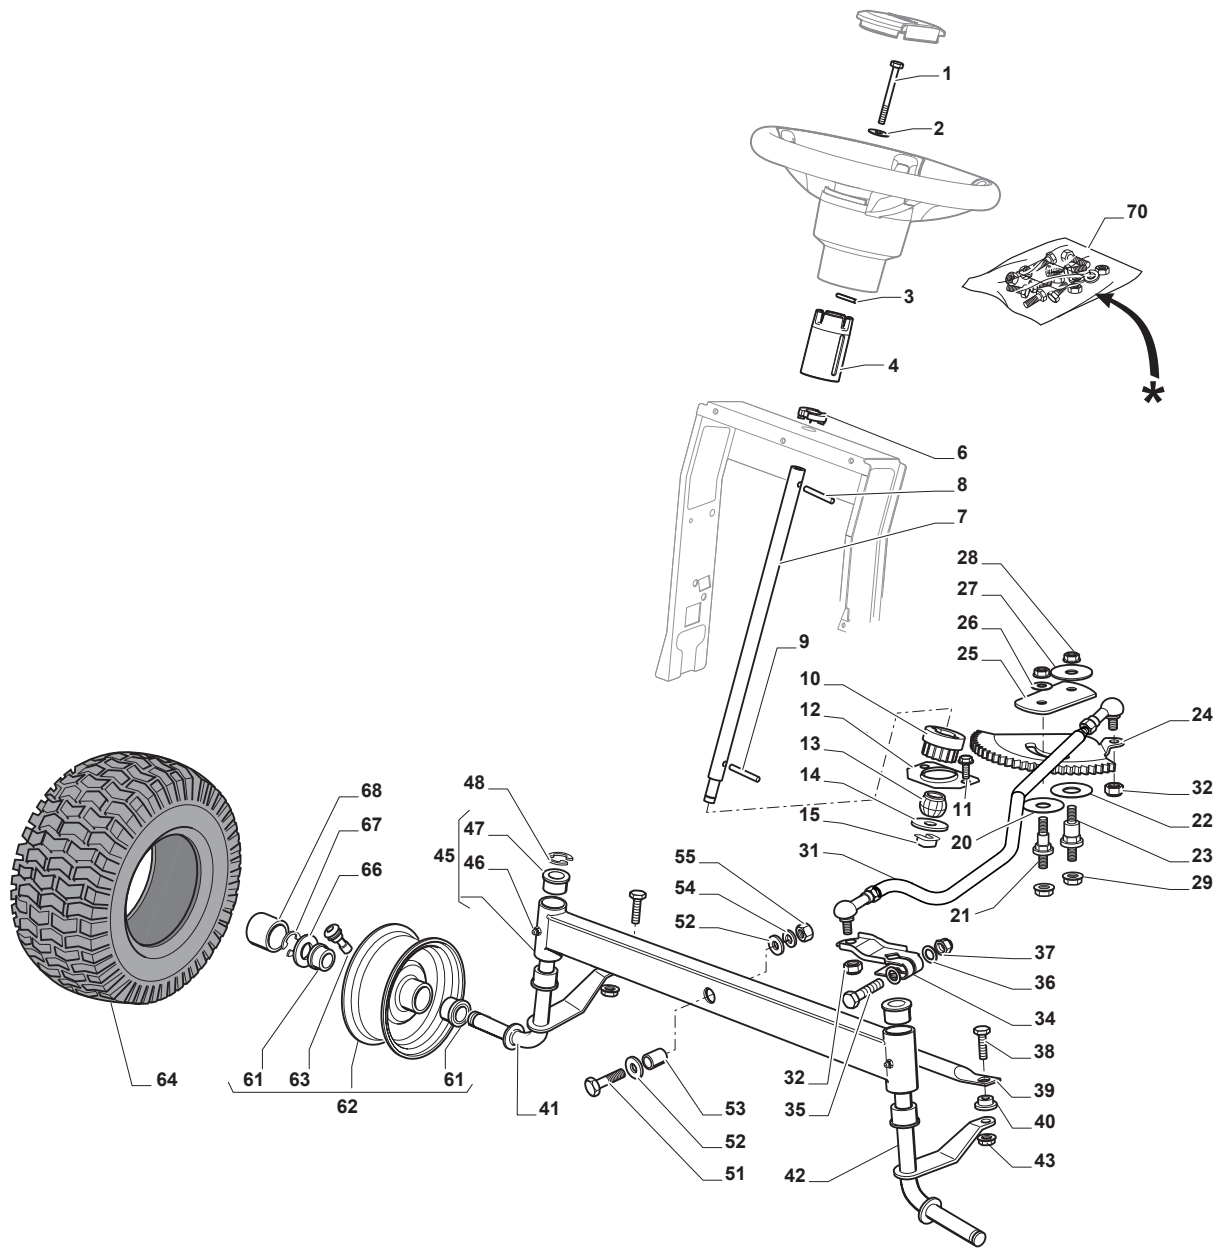

Fig.	Q.ty	Part No	Description	Notes
1	1	112692050/0	Screw	
2	1	112540260/0	Grower	
3	1	112523070/0	Washer	
4	1	382785266/0	Support	
6	1	325038008/0	Bushing	
7	1	125520007/0	Steering Column	
8	1	112620300/0	Spring	
9	1	112622650/0	Dowel pin	
10	1	125570003/0	Pinion	
11	2	127943051/0	Screw	
12	1	325785213/1	Support	
13	1	325743000/0	Joint	
14	1	112521370/0	Washer	
15	1	112436030/0	Plate	
20	1	322672151/0	Antifriction Washer	
21	1	125510104/0	Pin	
22	1	125670023/0	Washer	
23	1	125510109/0	Pin	
24	1	325735519/0	Steering Sector	
25	1	325547233/0	Plate	
26	1	112369500/0	Elastic Washer	
27	1	122160400/0	Elastic Disc	
28	2	112155010/0	Nut	
29	2	112155010/0	Nut	
31	1	382000665/1	Steering Rod	
32	2	112156602/0	Nut	
34	1	325318243/0	Lever	
35	1	112692390/0	Screw	
36	2	112521360/0	Washer	
37	1	112156602/0	Nut	
38	2	125510103/0	Pin	
39	1	325840029/0	Tie Rod	
40	2	325038007/0	Bushing	
41	1	382230369/0	Right Stub Axle	13 inch
41	1	382230373/0	Right Stub Axle	15 inch
42	1	382230371/0	Left Stub Axle	13 inch
42	1	382230375/0	Left Stub Axle	15 inch
43	2	112155000/0	Nut	
45	1	382034030/0	Equalizer With Bush And Lubricator	
46	2	112379511/0	Grease Dispenser	
47	4	125034002/1	Bushing	
48	1	112001010/0	Benzing Ring	
51	1	112692695/0	Screw	
52	2	112523100/0	Washer	
53	1	125160016/0	Spacer	
54	1	112587100/0	Grower	
55	1	112295300/0	Nut	
61	4	125122200/2	Bearing	
62	2	182000598/0	Rimm	
63	2	125950000/0	Valve	
64	2	125590014/0	Tyre	13 inch