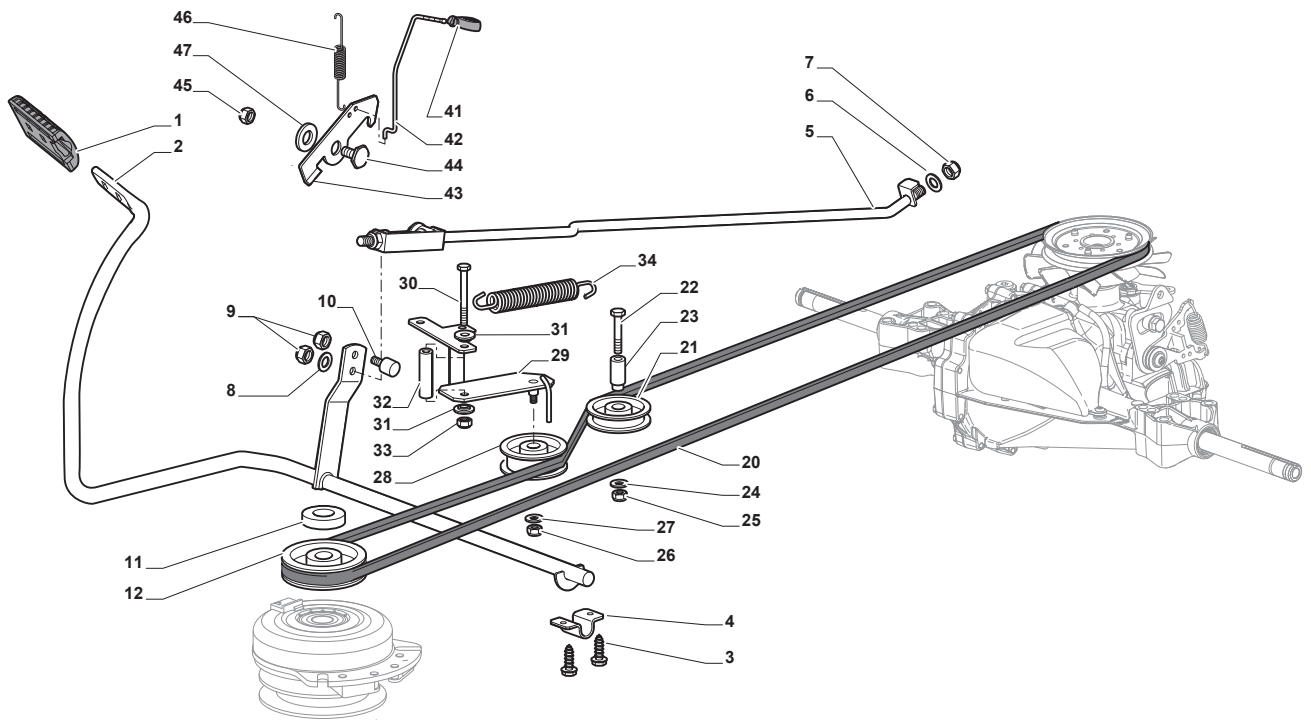

# SD 98 HYDRO

Ride-on SD98 - 108 Steering for B&S Engine with Oil Filter for STIGA  
Models

Issue 20 - 2015

Fig.	Q.ty	Part No	Description	Notes
64	2	127590066/0	Tyre	15 inch
66	2	125670005/1	Washer	
67	2	112001010/0	Benzing Ring	
68	2	322110233/0	Hub Cover	Standard Black Cover
68	2	322110239/0	Hub Cover	Stiga Style Cover
70	1	382180124/0	Screw	

Fig.	Q.ty	Part No	Description	Notes
44	1	122524970/3	Pin	
1	1	325110409/0	Clamp Cover	
2	1	382000641/0	Pedal	
3	4	112735599/0	Screw	
4	2	325547231/0	Plate	
5	1	382000576/0	Rod	
6	1	112521360/0	Washer	
7	1	112156602/0	Nut	
8	1	325670011/0	Antifriction Washer	
9	2	112155000/0	Nut	
10	1	125510116/0	Pin	
11	1	125160021/0	Spacer	
12	1	125601577/0	Pulley	
20	1	135062003/0	Belt	
21	1	325601599/0	Pulley	
22	1	112691400/0	Screw	
23	1	125160083/0	Spacer	
24	1	112523060/0	Washer	
25	1	112155000/0	Nut	
26	1	112155000/0	Nut	
27	1	112523060/0	Washer	
28	1	125601554/0	Pulley	
29	1	382318245/0	Lever	
30	1	112691600/0	Screw	
31	2	125038002/1	Bushing	
32	1	125160027/0	Spacer	
33	1	112155000/0	Nut	
34	1	125430262/0	Spring	
41	1	125394509/1	Knob	
42	1	125033113/0	Rod	
43	1	325253011/1	Hook	
44	1	122524970/2	Fulcrum Pin	
45	1	112155000/0	Nut	
46	1	125430213/0	Spring	
47	1	112523060/0	Washer	