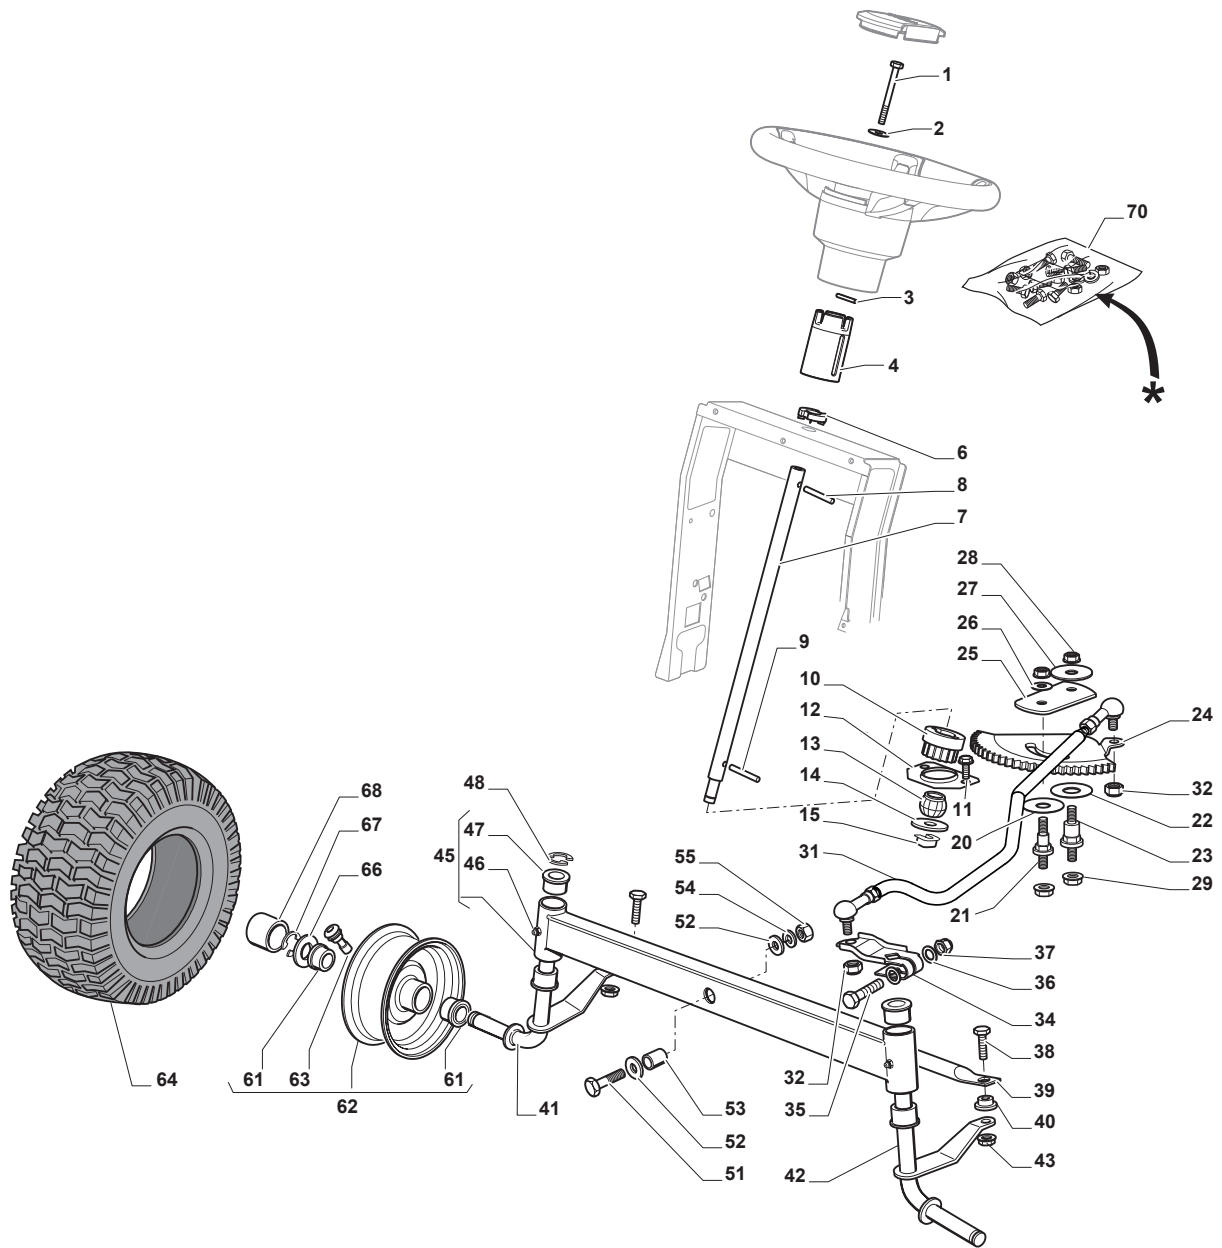

Fig.	Q.ty	Part No	Description	Notes
1	1	112692050/0	Screw	
2	1	112540260/0	Grower	
3	1	112523070/0	Washer	
4	1	382785266/0	Support	
6	1	325038008/0	Bushing	
7	1	125520007/0	Steering Column	
8	1	112620300/0	Spring	
9	1	112622650/0	Dowel pin	
10	1	125570003/0	Pinion	
11	2	127943051/0	Screw	
12	1	325785213/1	Support	
13	1	325743000/0	Joint	
14	1	112521370/0	Washer	
15	1	112436030/0	Plate	
20	1	322672151/0	Antifriction Washer	
21	1	125510104/0	Pin	
22	1	125670023/0	Washer	
23	1	125510109/0	Pin	
24	1	325735519/0	Steering Sector	
25	1	325547233/0	Plate	
26	1	112369500/0	Elastic Washer	
27	1	122160400/0	Elastic Disc	
28	2	112155010/0	Nut	
29	2	112155010/0	Nut	
31	1	382000665/1	Steering Rod	
32	2	112156602/0	Nut	
34	1	325318243/0	Lever	
35	1	112692390/0	Screw	
36	2	112521360/0	Washer	
37	1	112156602/0	Nut	
38	2	125510103/0	Pin	
39	1	325840029/0	Tie Rod	
40	2	325038007/0	Bushing	
41	1	382230369/0	Right Stub Axle	13 inch
41	1	382230373/0	Right Stub Axle	15 inch
42	1	382230371/0	Left Stub Axle	13 inch
42	1	382230375/0	Left Stub Axle	15 inch
43	2	112155000/0	Nut	
45	1	382034030/0	Equalizer With Bush And Lubricator	
46	2	112379511/0	Grease Dispenser	
47	4	125034002/1	Bushing	
48	1	112001010/0	Benzing Ring	
51	1	112692695/0	Screw	
52	2	112523100/0	Washer	
53	1	125160016/0	Spacer	
54	1	112587100/0	Grower	
55	1	112295300/0	Nut	
61	4	125122200/2	Bearing	
62	2	182000598/0	Rimm	
63	2	125950000/0	Valve	
64	2	125590014/0	Tyre	13 inch