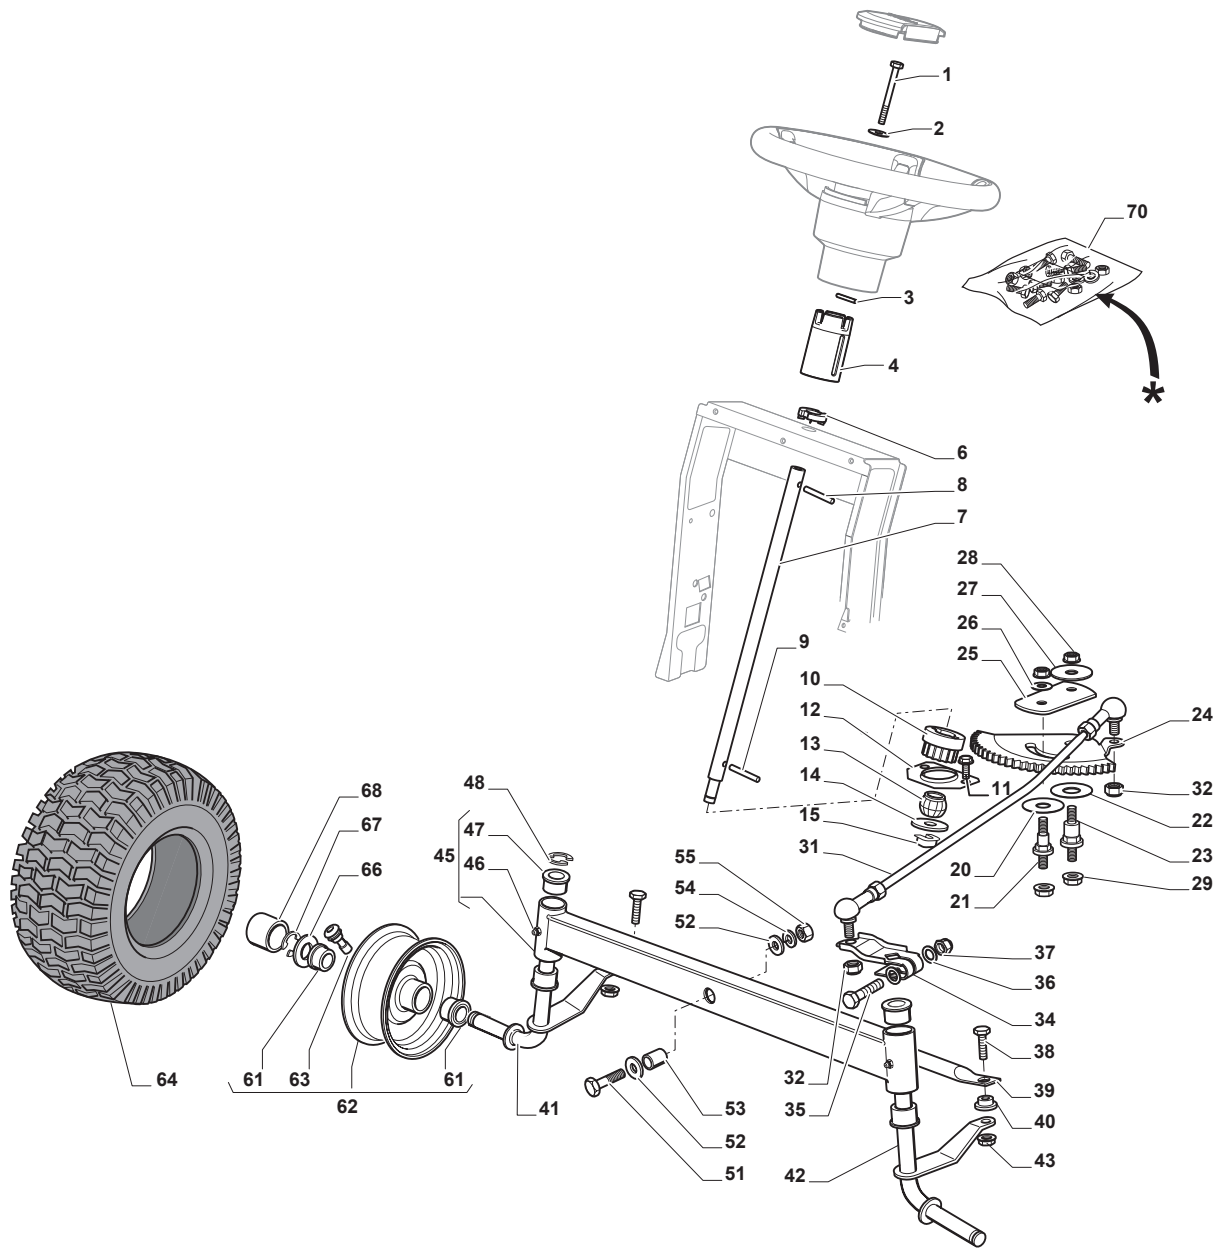

Fig.	Q.ty	Part No	Description	Notes
1	1	112692050/0	Screw	
2	1	112540260/0	Grower	
3	1	112523070/0	Washer	
4	1	382785266/0	Support	
6	1	325038008/0	Bushing	
7	1	125520007/0	Steering Column	
8	1	112620300/0	Spring	
9	1	112622650/0	Dowel pin	
10	1	125570003/0	Pinion	
11	2	127943051/0	Screw	
12	1	325785213/1	Support	
13	1	325743000/0	Joint	
14	1	112521370/0	Washer	
15	1	112436030/0	Plate	
20	1	322672151/0	Antifriction Washer	
21	1	125510104/0	Pin	
22	1	125670023/0	Washer	
23	1	125510109/0	Pin	
24	1	325735519/0	Steering Sector	
25	1	325547233/0	Plate	
26	1	112369500/0	Elastic Washer	
27	1	122160400/0	Elastic Disc	
28	2	112155010/0	Nut	
29	2	112155010/0	Nut	
31	1	382000566/2	Steering Rod	
32	2	112156602/0	Nut	
34	1	325318243/0	Lever	
35	1	112692390/0	Screw	
36	2	112521360/0	Washer	
37	1	112156602/0	Nut	
38	2	125510103/0	Pin	
39	1	325840029/0	Tie Rod	
40	2	325038007/0	Bushing	
41	1	382230369/0	Right Stub Axle	13 inch
41	1	382230373/0	Right Stub Axle	15 inch
42	1	382230371/0	Left Stub Axle	13 inch
42	1	382230375/0	Left Stub Axle	15 inch
43	2	112155000/0	Nut	
45	1	382034030/0	Equalizer With Bush And Lubricator	
46	2	112379511/0	Grease Dispenser	
47	4	125034002/1	Bushing	
48	1	112001010/0	Benzing Ring	
51	1	112692695/0	Screw	
52	2	112523100/0	Washer	
53	1	125160016/0	Spacer	
54	1	112587100/0	Grower	
55	1	112295300/0	Nut	
61	4	125122200/2	Bearing	
62	2	182000598/0	Rimm	
63	2	125950000/0	Valve	
64	2	125590014/0	Tyre	13 inch