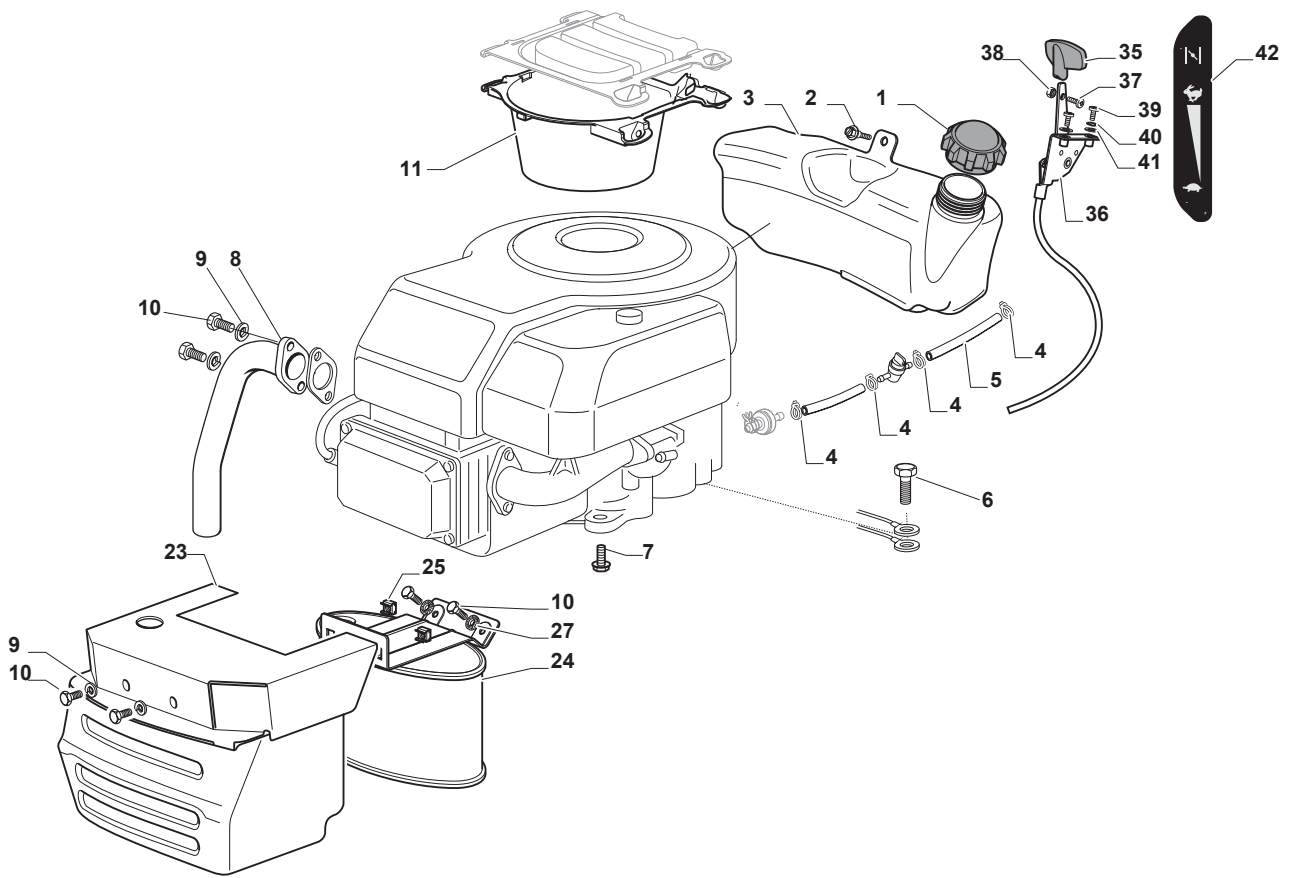

Fig.	Q.ty	Part No	Description	Notes
1	1	125795001/1	Cap	
2	4	125943010/0	Screw	
3	1	325735126/0	Fuel Tank	
4	2	118375051/1	Fair Led	
5	1	138780531/0	Fuel Tube	
6	3	112540260/0	Grower	
7	3	112793102/0	Screw	
8	4	112585100/0	Washer	
9	4	112735821/0	Screw	
10	2	112792611/0	Screw	
11	4	112360425/0	Nut	
12	1	118738256/0	Left Exhaust Connection	
13	1	118738257/0	Right Exhaust Connection	
14	2	112583500/0	Grower	
15	1	382598067/0	Muffler Protection	
16	1	182750003/0	Muffler Assy	
17	1	125430252/0	Spring	
18	1	118718000/0	Oil Emptying Syringe	
19	2	125090003/0	Choke Control	
20	2	133320022/0	Fastpoint Clamp Art.0384.Aa01	
21	1	182000201/2	Accelerator	
22	2	112521310/0	Washer	
23	2	112540020/0	Washer	
24	3	112726389/0	Screw	
25	1	325394531/0	Knob	
26	1	112290800/0	Nut	
27	1	114364617/0	Label	