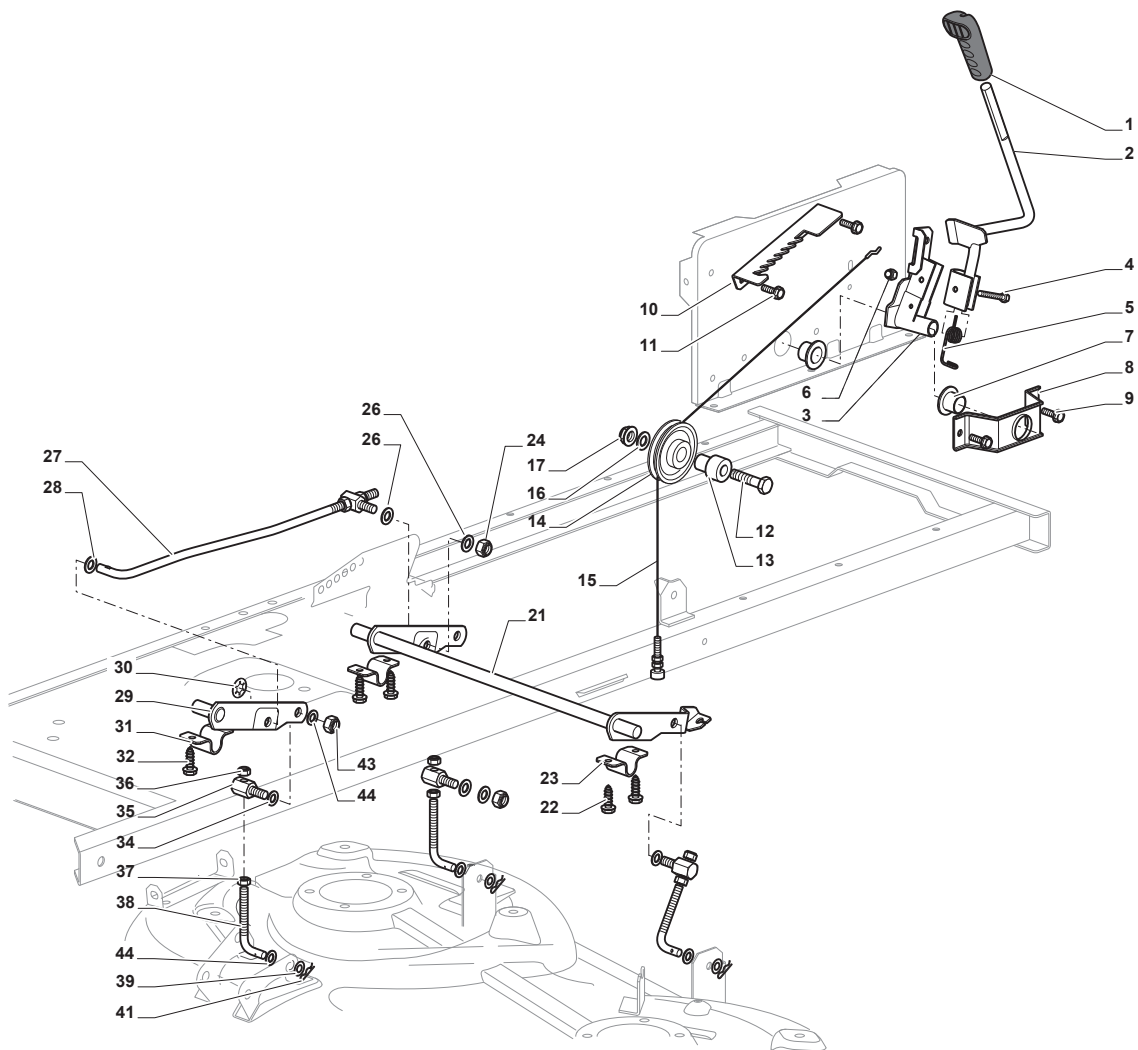

Fig.	Q.ty	Part No	Description	Notes
44	1	122524970/3	Pin	
1	1	325110409/0	Clamp Cover	
2	1	382000641/0	Pedal	
3	4	112735599/0	Screw	
4	2	325547231/0	Plate	
5	1	382000576/0	Rod	
6	1	112521360/0	Washer	
7	1	112156602/0	Nut	
8	1	325670011/0	Antifriction Washer	
9	2	112155000/0	Nut	
10	1	125510116/0	Pin	
11	1	125160021/0	Spacer	
12	1	125601577/0	Pulley	
20	1	135062003/0	Belt	
21	1	325601599/0	Pulley	
22	1	112691400/0	Screw	
23	1	125160083/0	Spacer	
24	1	112523060/0	Washer	
25	1	112155000/0	Nut	
26	1	112155000/0	Nut	
27	1	112523060/0	Washer	
28	1	125601554/0	Pulley	
29	1	382318245/0	Lever	
30	1	112691600/0	Screw	
31	2	125038002/1	Bushing	
32	1	125160027/0	Spacer	
33	1	112155000/0	Nut	
34	1	125430262/0	Spring	
41	1	125394509/1	Knob	
42	1	125033113/0	Rod	
43	1	325253011/1	Hook	
44	1	122524970/2	Fulcrum Pin	
45	1	112155000/0	Nut	
46	1	125430213/0	Spring	
47	1	112523060/0	Washer	

Fig.	Q.ty	Part No	Description	Notes
1	1	325394533/0	Knob	
2	1	382318229/0	Lever	
3	1	382318231/0	Axle	
4	1	112674700/0	Screw	
5	1	125430261/0	Spring	
6	1	112154510/0	Nut	
7	2	325038006/0	Bushing	
8	1	325785297/0	Support	
9	2	125943009/0	Screw	
10	1	325735515/0	Steering Sector	
11	2	125943009/0	Screw	
12	1	112793701/0	Screw	
13	1	125040636/0	Bushing	
14	1	125601579/0	Pulley	
15	1	382004620/0	Wire	
16	1	112523060/0	Washer	
17	1	112293201/0	Nut	
21	1	382318239/0	Axle	
22	4	112735599/0	Screw	
23	2	325547231/0	Plate	
24	1	112155000/0	Nut	
26	2	325670011/0	Antifriction Washer	
27	1	382000569/1	Connecting Rod	
28	1	112521350/0	Washer	
29	1	382318237/0	Axle	
30	1	112604899/0	Crown Fastener	
31	1	325547231/0	Plate	
32	2	112735599/0	Screw	
34	3	325670008/1	Washer	
35	3	125510107/1	Pin	
36	3	112156602/0	Nut	
37	3	112295200/0	Nut	
38	3	125840012/0	Tie Rod	
39	3	112523060/0	Washer	
41	3	124487998/0	Cotter Pin	
43	3	112156602/0	Nut	
44	6	325670008/1	Washer	