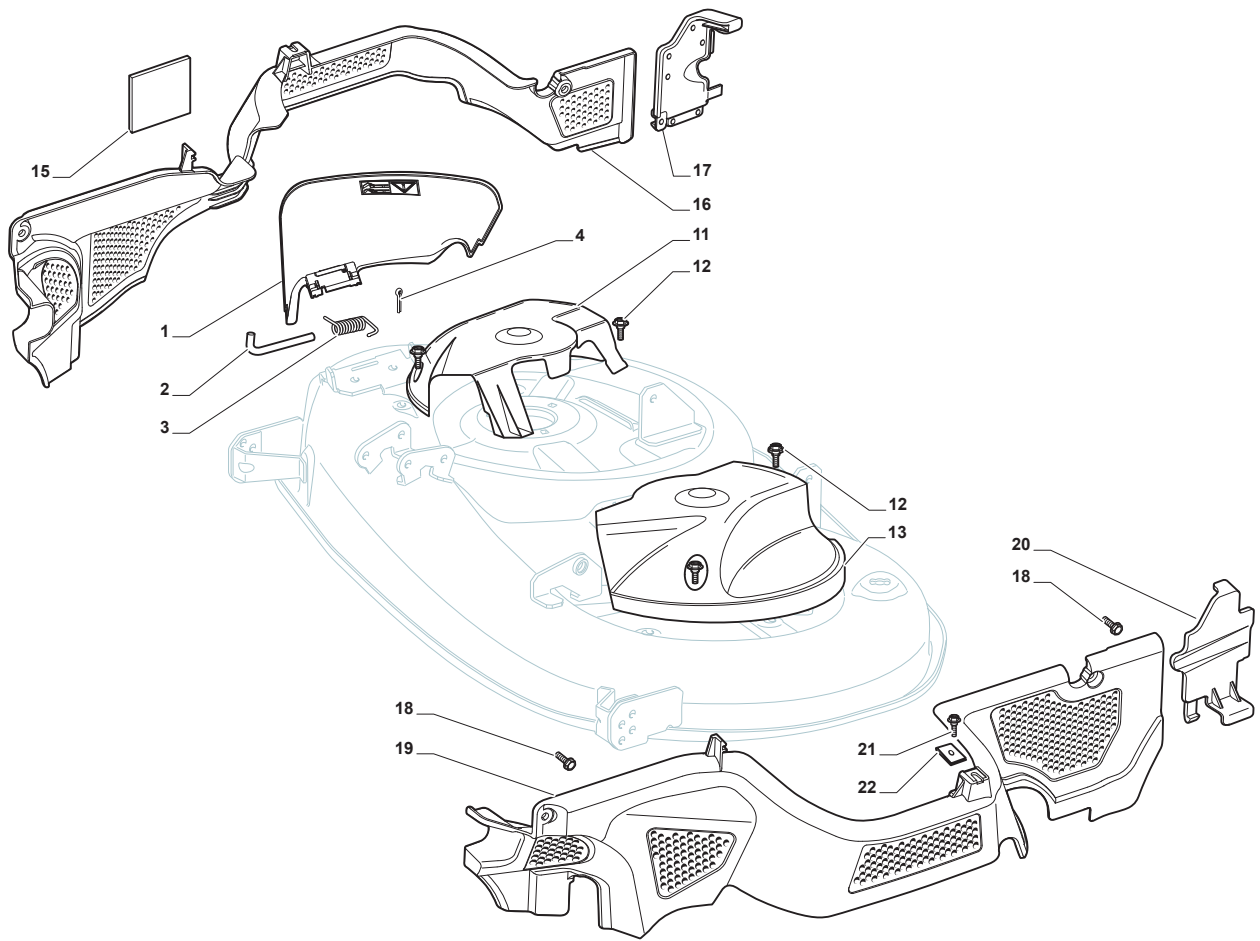

Fig.	Q.ty	Part No	Description	Notes
1	1	382564219/1	Cutting Plate Grey	Grey
2	2	325033086/0	Water Hose Connection	
3	2	119035000/0	Or Ring	
4	2	382207204/0	Flange Assy	
5	2	125020804/0	Shaft	
6	4	119216040/0	Bearing	
7	2	325160501/0	Dust Cover Disc	
8	2	112609260/0	Seeger	
11	1	135061504/0	Belt	
12	2	125601571/0	Pulley	
13	2	112793102/0	Screw	
14	2	112540260/0	Grower	
15	2	125670007/0	Washer	
16	2	112139480/0	Feather	
17	6	112818690/0	Screw	
18	6	112154210/0	Nut	
21	1	112691400/0	Screw	
22	1	112524010/0	Washer	
23	1	112610800/0	Seeger	
24	1	119216041/0	Bearing	
25	1	125601586/0	Pulley	
26	1	125160052/0	Spacer	
27	1	325318232/0	Lever	
28	1	112293201/0	Nut	
29	1	112155020/0	Nut	
30	1	125670022/0	Washer	
31	1	125040635/0	Bushing	
32	1	382004618/0	Wire	
34	1	112523080/0	Washer	
35	1	112156602/0	Nut	
36	1	118399063/0	Electromagnetic Clutch	
37	1	112543000/0	Washer	
38	1	112737320/0	Screw	
39	1	125430277/0	Spring	
41	2	112692050/0	Screw	
42	2	112523060/0	Washer	
43	2	125510072/0	Pin	
44	2	182700001/0	Levelling Small Wheel	
45	2	112293201/0	Nut	
51	2	382000565/0	Equalizer Rod	
52	8	325670008/1	Washer	
53	4	112156602/0	Nut	
61	2	112735694/0	Screw	
62	2	112523080/0	Washer	
63	2	122160400/0	Elastic Disc	
64	2	182004346/0	Mulching Blade	
65	2	125463200/0	Blade Hub	
66	2	112139100/0	Feather, Crankshaft Ø 22	
1	1	382564209/1	Cutting Plate Black	Black
33	1	125160086/0	Spacer	

Fig.	Q.ty	Part No	Description	Notes
1	1	325600077/2	Exit Protection	
2	1	125510073/0	Fulcrum Pin	
3	1	125430242/1	Spring	
4	1	112141418/0	Cotter Pin	
11	1	325600078/0	Right Belt Protection Carter	
12	4	125943006/0	Screw	
13	1	325600079/0	Left Belt Protection	
15	1	325600084/0	Guard	only 98cm
16	1	325060154/0	Case	
17	1	325600082/0	Guard	
18	4	125943011/0	Screw	
19	1	325060155/0	Case	
20	1	325600083/0	Guard	
21	2	127943051/0	Screw	
22	2	112437506/0	Plate	