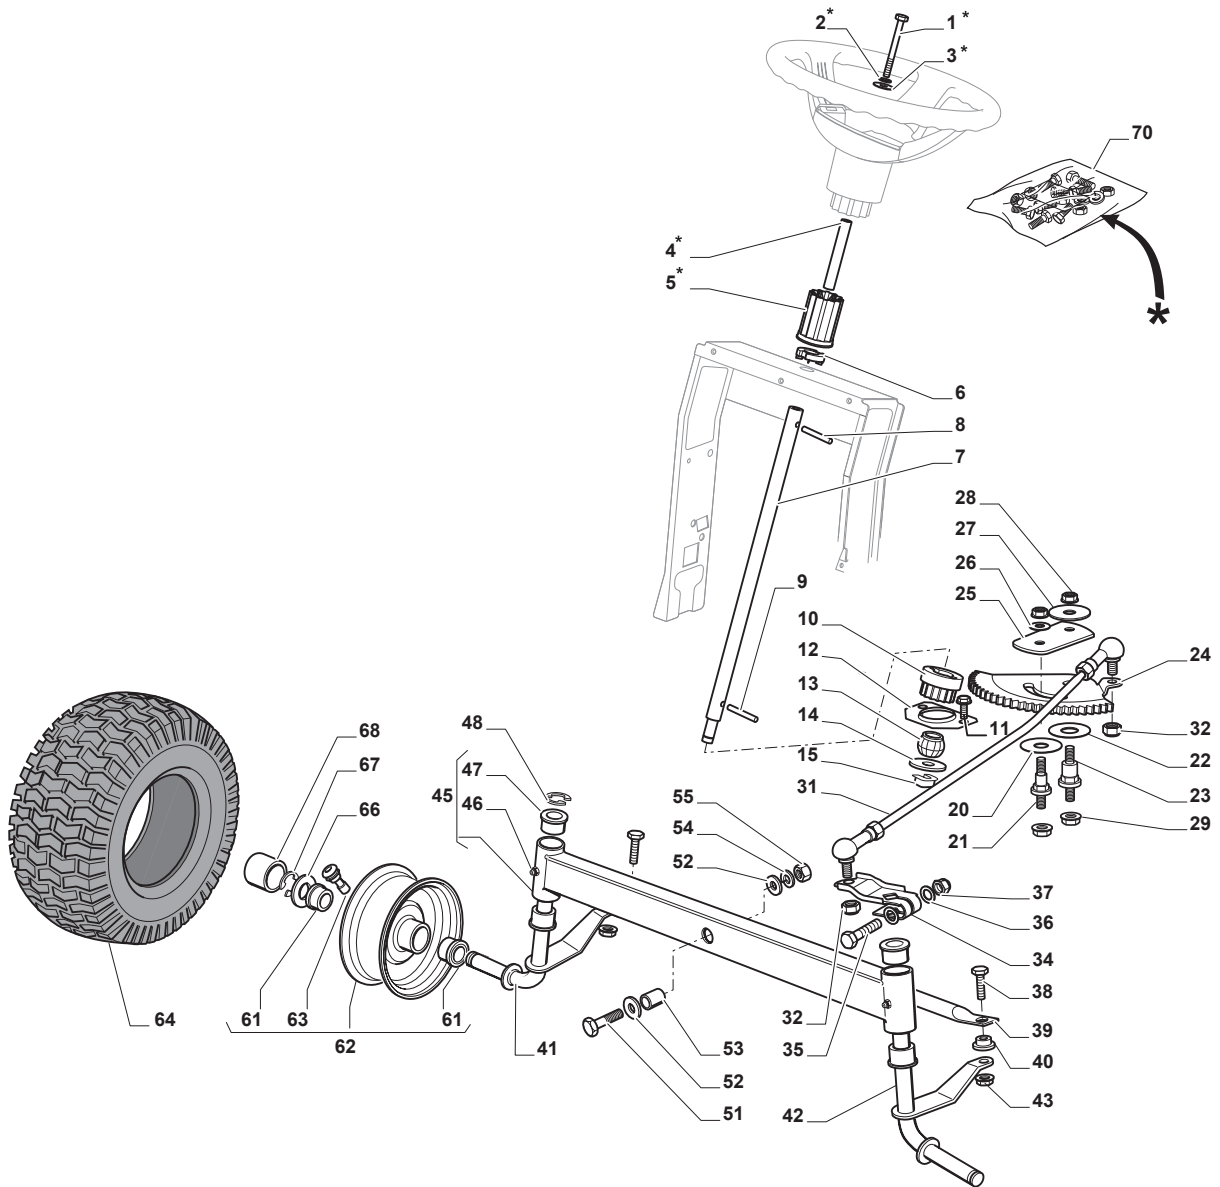

Fig.	Q.ty	Part No	Description	Notes
1	1	112692050/0	Screw	
2	1	112540260/0	Grower	
3	1	112523070/0	Washer	
4	1	125160047/0	Spacer	
5	1	325785318/0	Support	
6	1	325038008/0	Bushing	
7	1	125520007/0	Steering Column	
8	1	112620300/0	Spring	
9	1	112622650/0	Dowel pin	
10	1	125570003/0	Pinion	
11	2	127943051/0	Screw	
12	1	325785213/1	Support	
13	1	325743000/0	Joint	
14	1	112521370/0	Washer	
15	1	112436030/0	Plate	
20	1	322672151/0	Antifriction Washer	
21	1	125510104/0	Pin	
22	1	125670023/0	Washer	
23	1	125510109/0	Pin	
24	1	325735519/0	Steering Sector	
25	1	325547233/0	Plate	
26	1	112369500/0	Elastic Washer	
27	1	122160400/0	Elastic Disc	
28	2	112155010/0	Nut	
29	2	112154210/0	Nut	
31	1	382000566/1	Steering Rod	
32	2	112156602/0	Nut	
34	1	325318243/0	Lever	
35	1	112692390/0	Screw	
36	2	112521360/0	Washer	
37	1	112156602/0	Nut	
38	2	125510103/0	Pin	
39	1	325840029/0	Tie Rod	
40	2	325038007/0	Bushing	
41	1	382230369/0	Right Stub Axle	13 inch
41	1	382230373/0	Right Stub Axle	15 inch
42	1	382230371/0	Left Stub Axle	13 inch
42	1	382230375/0	Left Stub Axle	15 inch
43	2	112155000/0	Nut	
45	1	382034030/0	Equalizer With Bush And Lubricator	
46	2	112379511/0	Grease Dispenser	
47	4	125034002/1	Bushing	
48	1	112001010/0	Benzing Ring	
51	1	112692695/0	Screw	
52	2	112523100/0	Washer	
53	1	125160016/0	Spacer	
54	1	112587100/0	Grower	
55	1	112295300/0	Nut	
61	4	125122200/2	Bearing	
62	2	182000598/0	Rimm	
63	2	125950000/0	Valve	