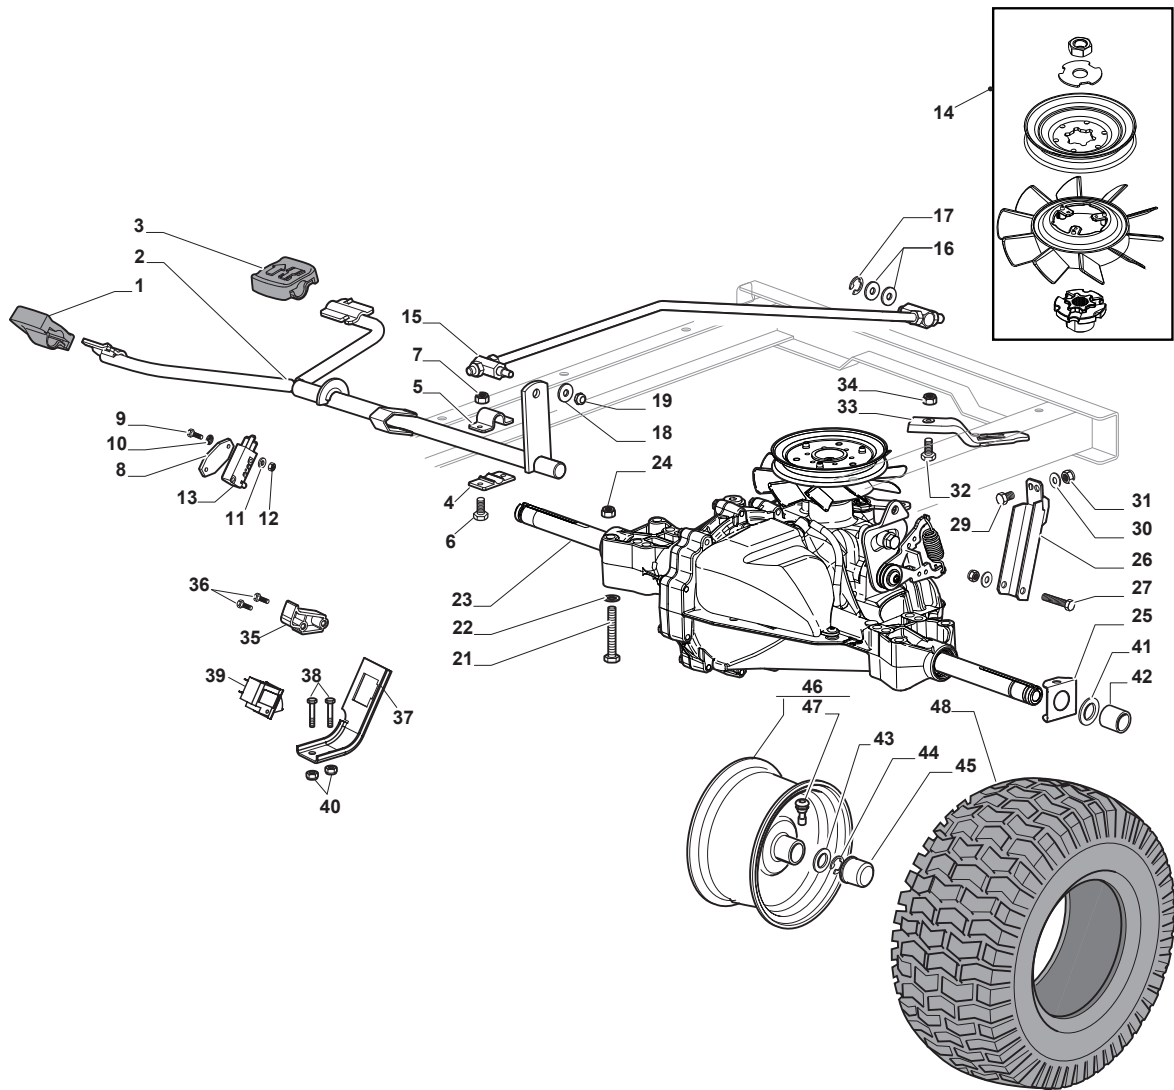

Fig.	Q.ty	Part No	Description	Notes
44	1	122524970/3	Pin	
1	1	325110409/0	Clamp Cover	
2	1	382000641/0	Pedal	
3	4	112735599/0	Screw	
4	2	325547231/0	Plate	
5	1	382000576/0	Rod	
6	1	112521360/0	Washer	
7	1	112156602/0	Nut	
8	1	325670011/0	Antifriction Washer	
9	2	112155000/0	Nut	
10	1	125510116/0	Pin	
11	1	125160021/0	Spacer	
12	1	125601577/0	Pulley	
20	1	135062003/0	Belt	
21	1	325601599/0	Pulley	
22	1	112691400/0	Screw	
23	1	125160083/0	Spacer	
24	1	112523060/0	Washer	
25	1	112155000/0	Nut	
26	1	112155000/0	Nut	
27	1	112523060/0	Washer	
28	1	125601554/0	Pulley	
29	1	382318245/0	Lever	
30	1	112691600/0	Screw	
31	2	125038002/1	Bushing	
32	1	125160027/0	Spacer	
33	1	112155000/0	Nut	
34	1	125430262/0	Spring	
41	1	125394509/1	Knob	
42	1	125033113/0	Rod	
43	1	325253011/1	Hook	
44	1	122524970/2	Fulcrum Pin	
45	1	112155000/0	Nut	
46	1	125430213/0	Spring	
47	1	112523060/0	Washer	

Fig.	Q.ty	Part No	Description	Notes
1	1	325394533/0	Knob	
2	1	382318229/0	Lever	
3	1	382318231/0	Axle	
4	1	112674700/0	Screw	
5	1	125430261/0	Spring	
6	1	112154510/0	Nut	
7	2	325038006/0	Bushing	
8	1	325785297/0	Support	
9	2	125943009/0	Screw	
10	1	325735515/0	Steering Sector	
11	2	125943009/0	Screw	
12	1	112793701/0	Screw	
13	1	125040636/0	Bushing	
14	1	125601579/0	Pulley	
15	1	382004620/0	Wire	
16	1	112523060/0	Washer	
17	1	112293201/0	Nut	
21	1	382318239/0	Axle	
22	4	112735599/0	Screw	
23	2	325547231/0	Plate	
24	1	112155000/0	Nut	
26	2	325670011/0	Antifriction Washer	
27	1	382000569/1	Connecting Rod	
28	1	112521350/0	Washer	
29	1	382318237/0	Axle	
30	1	112604899/0	Crown Fastener	
31	1	325547231/0	Plate	
32	2	112735599/0	Screw	
34	3	325670008/1	Washer	
35	3	125510107/1	Pin	
36	3	112156602/0	Nut	
37	3	112295200/0	Nut	
38	3	125840012/0	Tie Rod	
39	3	112523060/0	Washer	
41	3	124487998/0	Cotter Pin	
43	3	112156602/0	Nut	
44	6	325670008/1	Washer	