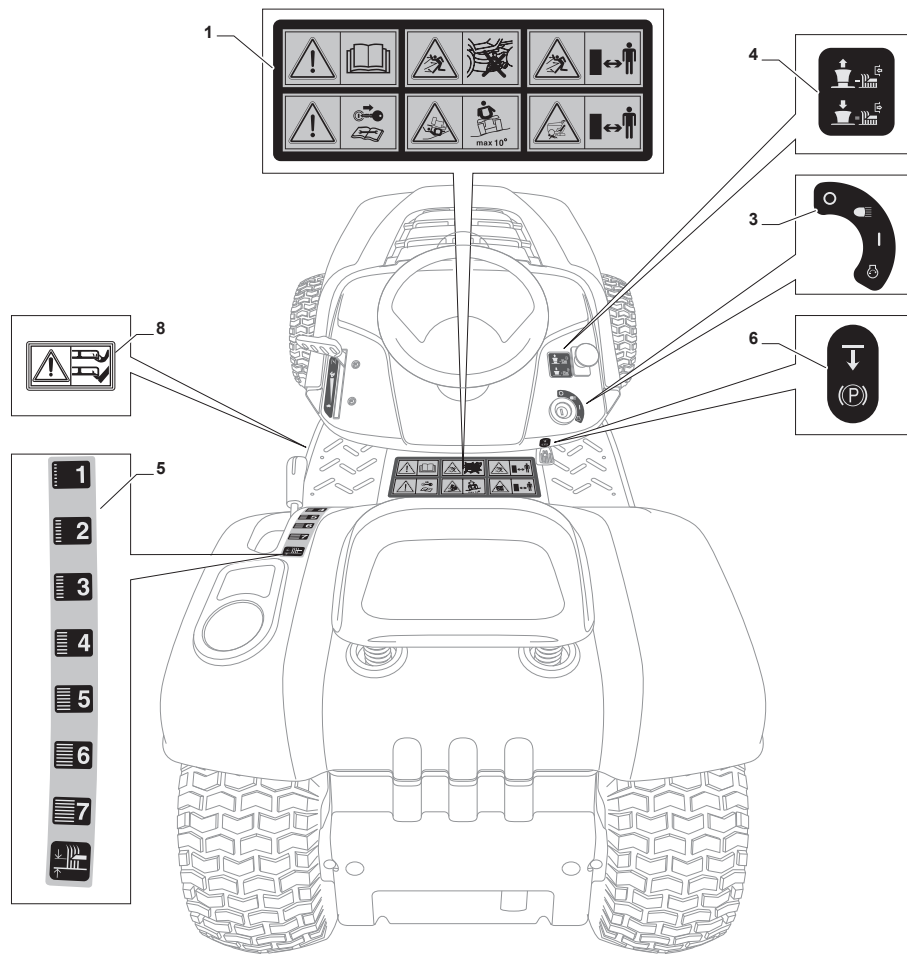

Fig.	Q.ty	Part No	Description	Notes
1	1	182040196/0	Cables Ass.Y	(for hydro)
2	1	382722443/0	Electronic Card	
3	1	112735101/0	Screw	
4	1	118450075/1	Starting Switch	
5	1	325600080/0	Card Protection	
6	1	118210023/0	Starting Key	
7	1	118120002/1	Battery	
8	1	125430265/0	Spring	
9	1	118400863/0	Screwed Ring	
15	2	133215000/0	Cover	
16	1	133340040/0	Fuse 10 A	
16	1	133340036/0	Fuse 25 A	
17	2	133500007/0	Fuse Carrier	
18	1	118450074/0	Clutch Switch	
19	2	119410613/0	Microswitch	
20	1	182040186/0	Cable	for LAMP Version
20	1	182040191/0	Cables Ass.Y	for LED Version
21	2	118459100/0	Lamp For Lights	
25	1	182180091/0	Battery Charger	UK Plugg
25	1	182180090/0	Battery Charger	CE Plugg