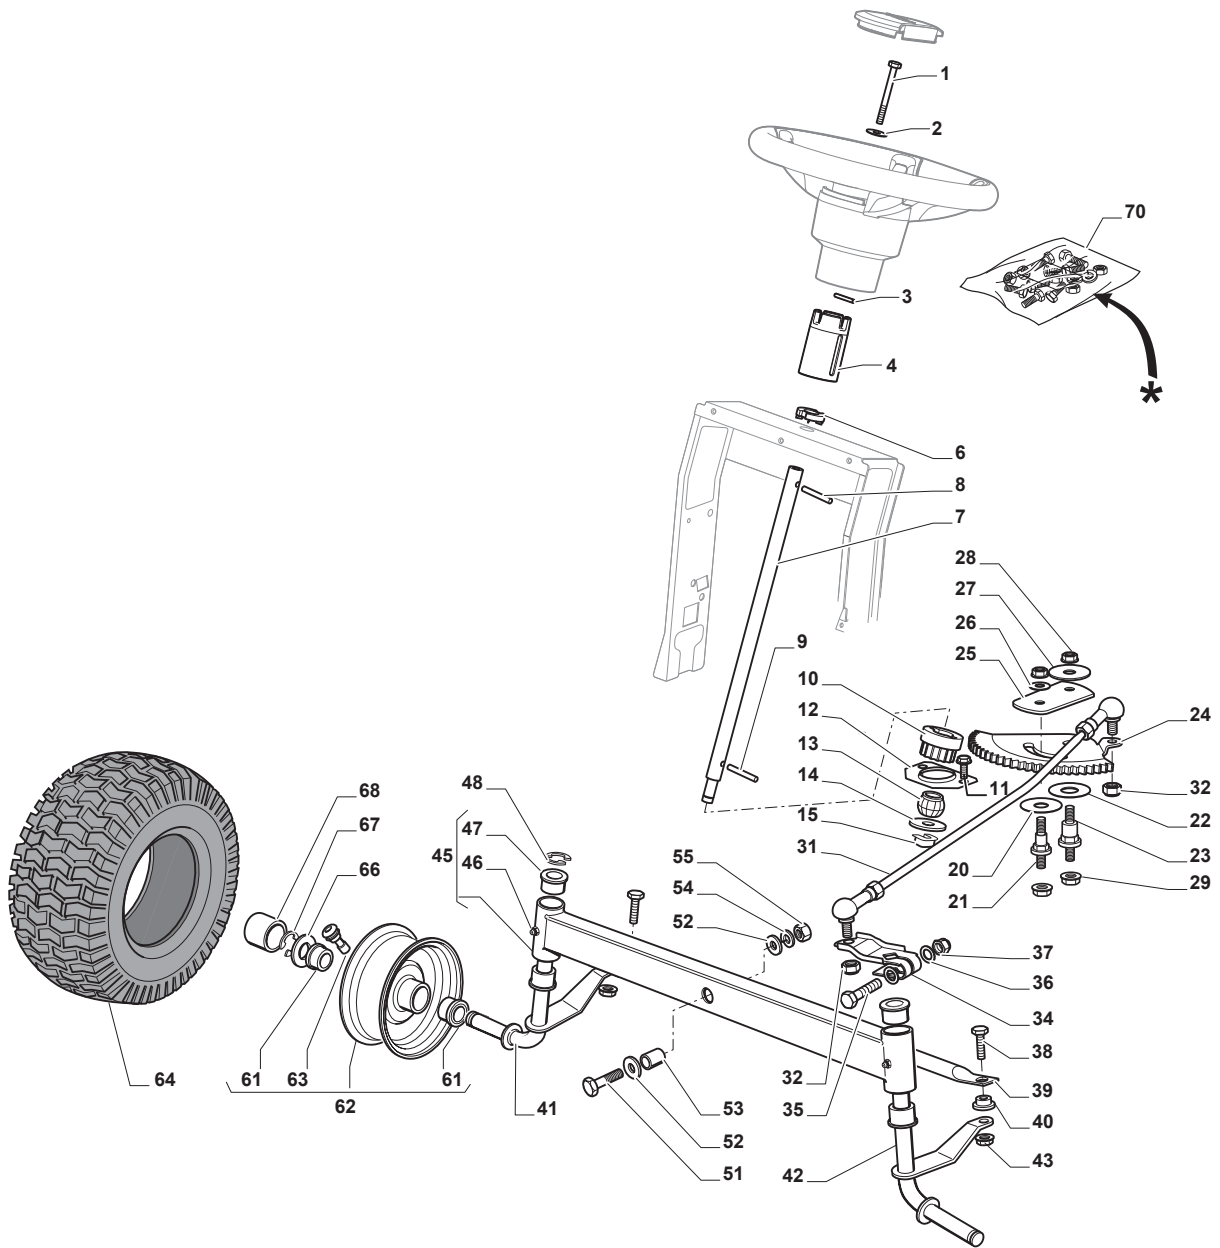

Fig.	Q.ty	Part No	Description	Notes
1	1	112692050/0	Screw	
2	1	112540260/0	Grower	
3	1	112523070/0	Washer	
4	1	382785266/0	Support	
6	1	325038008/0	Bushing	
7	1	125520007/0	Steering Column	
8	1	112620300/0	Spring	
9	1	112622650/0	Dowel pin	
10	1	125570003/0	Pinion	
11	2	127943051/0	Screw	
12	1	325785213/1	Support	
13	1	325743000/0	Joint	
14	1	112521370/0	Washer	
15	1	112436030/0	Plate	
20	1	322672151/0	Antifriction Washer	
21	1	125510104/0	Pin	
22	1	125670023/0	Washer	
23	1	125510109/0	Pin	
24	1	325735519/0	Steering Sector	
25	1	325547233/0	Plate	
26	1	112369500/0	Elastic Washer	
27	1	122160400/0	Elastic Disc	
28	2	112155010/0	Nut	
29	2	112155010/0	Nut	
31	1	382000566/2	Steering Rod	
32	2	112156602/0	Nut	
34	1	325318243/0	Lever	
35	1	112692390/0	Screw	
36	2	112521360/0	Washer	
37	1	112156602/0	Nut	
38	2	125510103/0	Pin	
39	1	325840029/0	Tie Rod	
40	2	325038007/0	Bushing	
41	1	382230369/0	Right Stub Axle	13 inch
41	1	382230373/0	Right Stub Axle	15 inch
42	1	382230371/0	Left Stub Axle	13 inch
42	1	382230375/0	Left Stub Axle	15 inch
43	2	112155000/0	Nut	
45	1	382034030/0	Equalizer With Bush And Lubricator	
46	2	112379511/0	Grease Dispenser	
47	4	125034002/1	Bushing	
48	1	112001010/0	Benzing Ring	
51	1	112692695/0	Screw	
52	2	112523100/0	Washer	
53	1	125160016/0	Spacer	
54	1	112587100/0	Grower	
55	1	112295300/0	Nut	
61	4	125122200/2	Bearing	
62	2	182000598/0	Rimm	
63	2	125950000/0	Valve	
64	2	125590014/0	Tyre	13 inch