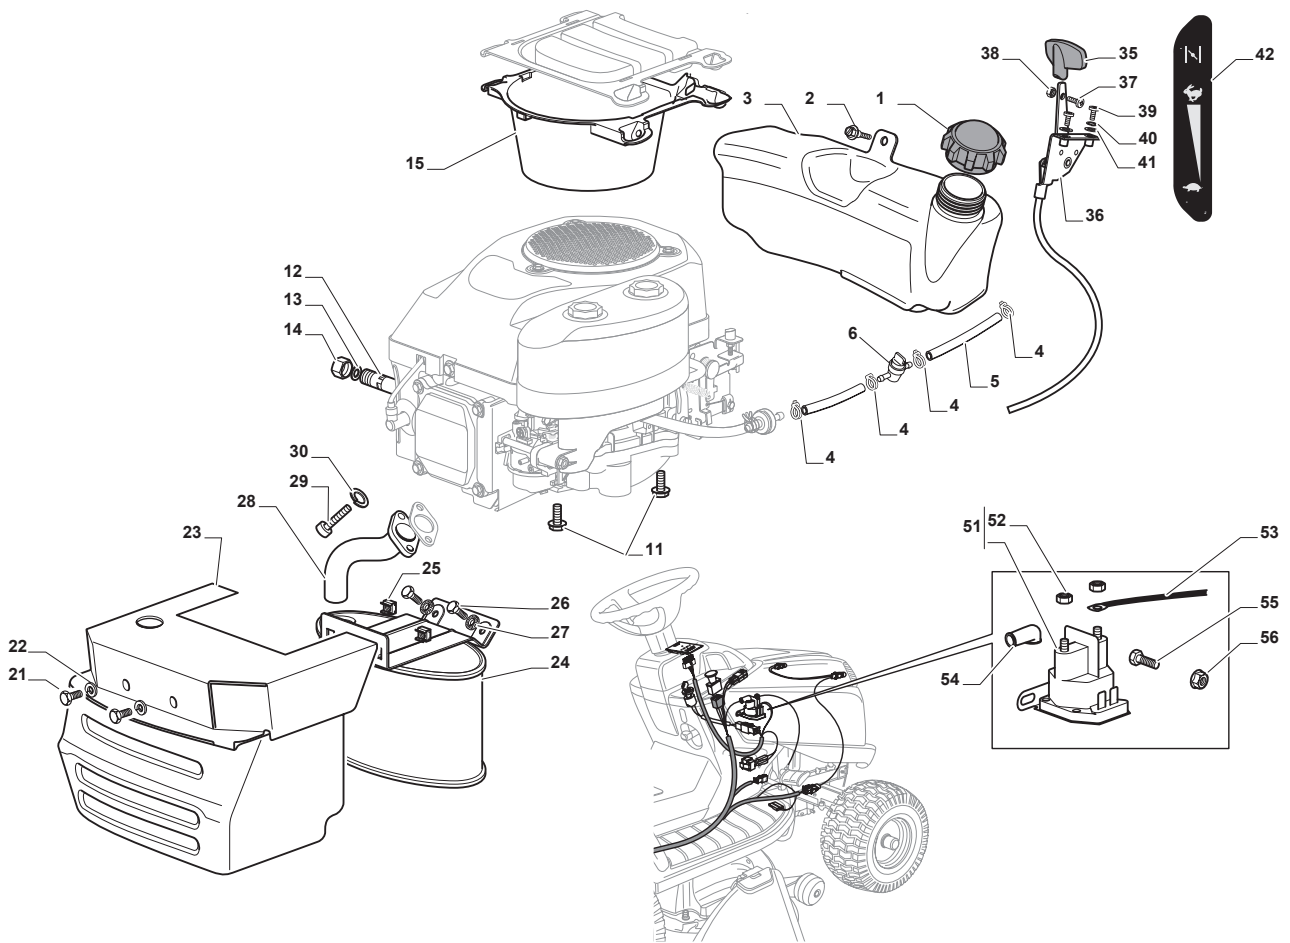

Fig.	Q.ty	Part No	Description	Notes
1	1	325600077/2	Exit Protection	
2	1	125510073/0	Fulcrum Pin	
3	1	125430242/1	Spring	
4	1	112141418/0	Cotter Pin	
11	1	325600078/0	Right Belt Protection Carter	
12	4	125943006/0	Screw	
13	1	325600079/0	Left Belt Protection	
15	1	325600084/0	Guard	only 98cm
16	1	325060154/0	Case	
17	1	325600082/0	Guard	
18	4	125943011/0	Screw	
19	1	325060155/0	Case	
20	1	325600083/0	Guard	
21	2	127943051/0	Screw	
22	2	112437506/0	Plate	

Fig.	Q.ty	Part No	Description	Notes
6	1	118562996/0	Shut out valve	
1	1	125795001/1	Cap	
2	4	125943006/0	Screw	
3	1	325735126/0	Fuel Tank	
4	4	118375051/1	Fair Led	
5	1	325869057/0	Connecting Tube	
11	4	112735108/1	Screw	
12	1	127598060/0	Oil Discharge Extension	
13	1	118401001/1	Oil Seal	
14	1	118737849/0	Plug	
15	1	325108044/1	Conveyor	
21	2	112792611/0	Screw	
22	2	112540260/0	Grower	
23	1	382598045/0	Muffler Protection	
24	1	182750010/0	Muffler	
25	2	112360425/0	Nut	
26	2	112792611/0	Screw	
27	2	112540260/0	Grower	
28	1	118738231/1	Exhaust Tube	
29	2	112737450/0	Screw	
30	2	112540260/0	Grower	
35	1	325394531/0	Knob	
36	1	182000215/0	Accelerator	
37	1	112726389/0	Screw	
38	1	112290800/0	Nut	
39	2	112726389/0	Screw	
40	2	112540020/0	Washer	
41	2	112521310/0	Washer	
42	1	114363697/0	Label	
51	1	118736111/0	Starter Relay	
52	2	112360352/0	Nut	
53	1	125065002/0	Cable	
54	1	118564864/1	Protection	
55	1	112790781/0	Screw	
56	2	112154510/0	Nut	