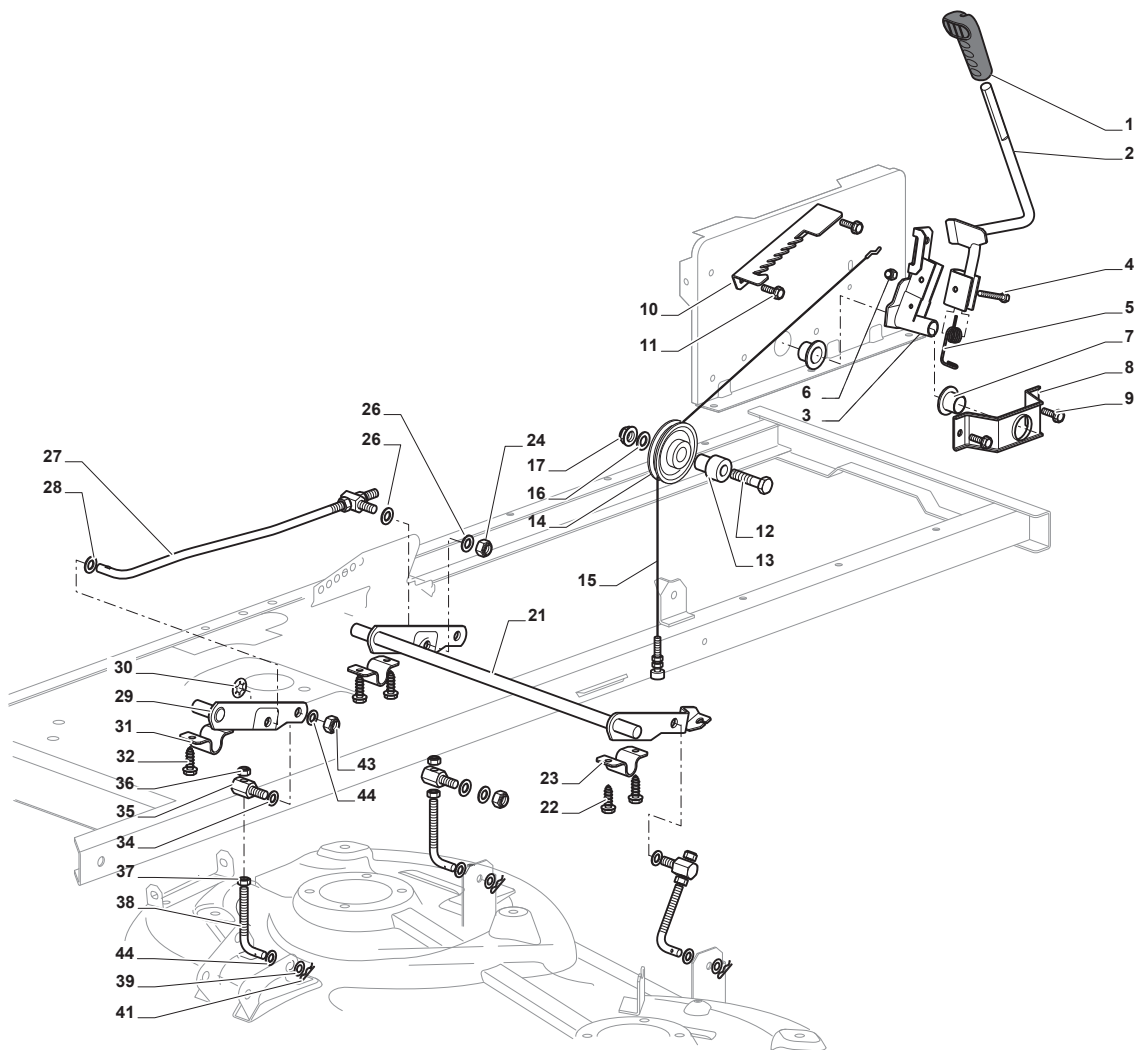

Fig.	Q.ty	Part No	Description	Notes
44	1	122524970/3	Pin	
1	1	325110409/0	Clamp Cover	
2	1	382000641/0	Pedal	
3	4	112735599/0	Screw	
4	2	325547231/0	Plate	
5	1	382000576/0	Rod	
6	1	112521360/0	Washer	
7	1	112156602/0	Nut	
8	1	325670011/0	Antifriction Washer	
9	2	112155000/0	Nut	
10	1	125510116/0	Pin	
11	1	125160021/0	Spacer	
12	1	125601577/0	Pulley	
20	1	135062003/0	Belt	
21	1	325601599/0	Pulley	
22	1	112691400/0	Screw	
23	1	125160083/0	Spacer	
24	1	112523060/0	Washer	
25	1	112155000/0	Nut	
26	1	112155000/0	Nut	
27	1	112523060/0	Washer	
28	1	125601554/0	Pulley	
29	1	382318245/0	Lever	
30	1	112691600/0	Screw	
31	2	125038002/1	Bushing	
32	1	125160027/0	Spacer	
33	1	112155000/0	Nut	
34	1	125430262/0	Spring	
41	1	125394509/1	Knob	
42	1	125033113/0	Rod	
43	1	325253011/1	Hook	
44	1	122524970/2	Fulcrum Pin	
45	1	112155000/0	Nut	
46	1	125430213/0	Spring	
47	1	112523060/0	Washer	

Fig.	Q.ty	Part No	Description	Notes
1	1	325394533/0	Knob	
2	1	382318229/0	Lever	
3	1	382318231/0	Axle	
4	1	112674700/0	Screw	
5	1	125430261/0	Spring	
6	1	112154510/0	Nut	
7	2	325038006/0	Bushing	
8	1	325785297/0	Support	
9	2	125943009/0	Screw	
10	1	325735515/0	Steering Sector	
11	2	125943009/0	Screw	
12	1	112793701/0	Screw	
13	1	125040636/0	Bushing	
14	1	125601579/0	Pulley	
15	1	382004620/0	Wire	
16	1	112523060/0	Washer	
17	1	112293201/0	Nut	
21	1	382318239/0	Axle	
22	4	112735599/0	Screw	
23	2	325547231/0	Plate	
24	1	112155000/0	Nut	
26	2	325670011/0	Antifriction Washer	
27	1	382000569/1	Connecting Rod	
28	1	112521350/0	Washer	
29	1	382318237/0	Axle	
30	1	112604899/0	Crown Fastener	
31	1	325547231/0	Plate	
32	2	112735599/0	Screw	
34	3	325670008/1	Washer	
35	3	125510107/1	Pin	
36	3	112156602/0	Nut	
37	3	112295200/0	Nut	
38	3	125840012/0	Tie Rod	
39	3	112523060/0	Washer	
41	3	124487998/0	Cotter Pin	
43	3	112156602/0	Nut	
44	6	325670008/1	Washer	