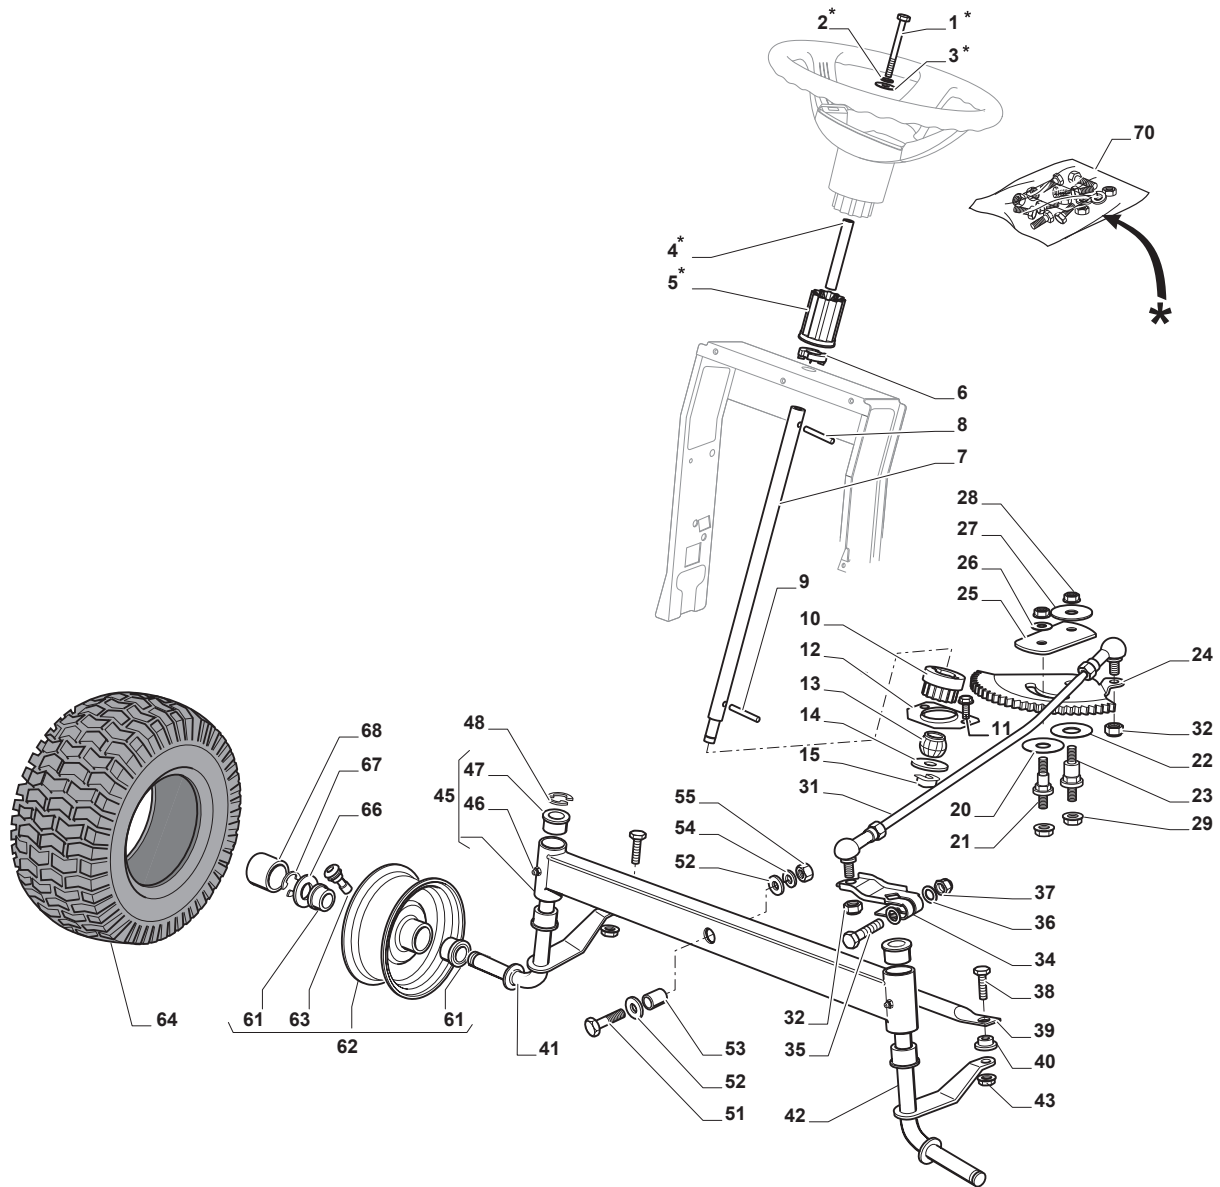

Fig.	Q.ty	Part No	Description	Notes
1	1	325076910/0	Upper Engine Hood Red	
2	1	325410901/0	Right Grill	
3	1	325410902/0	Left Grill	
4	1	325785365/0	Engine Hood Support	
5	4	112735403/0	Screw	
6	1	325263302/1	Air Intake Grill	
7	4	112728692/0	Screw	
8	1	325076911/1	Lower Engine Hood	
9	2	114365476/1	Light Label	
11	1	325785298/0	Dashboard Support	
12	4	125943010/0	Screw	
13	2	325270325/0	Guide	
14	2	112735599/0	Screw	
15	3	112735406/0	Screw	
16	3	112523040/0	Washer	
17	1	325120259/0	Dashboard	
18	2	125943010/0	Screw	
19	2	325260003/0	Grommet	
21	1	325120203/0	Cover	
22	1	325605003/0	Button	
23	1	325256250/0	Screw Ring	
25	1	325110383/1	Cover, Red	
26	1	125943010/0	Screw	
33	4	112735406/0	Screw	
34	1	325110382/0	Red Wheels Cover	
35	1	112437506/0	Plate	
36	2	125943010/0	Screw	
37	2	112735406/0	Screw	
38	2	112523040/0	Washer	
39	1	325547208/2	Plate	
40	2	125943010/0	Screw	
42	1	325110384/0	Right Footboard Cover	
43	1	325110385/0	Left Footboard Cover	
56	1	325207190/0	Cover	
57	4	112523050/0	Washer	
58	2	112735403/0	Screw	