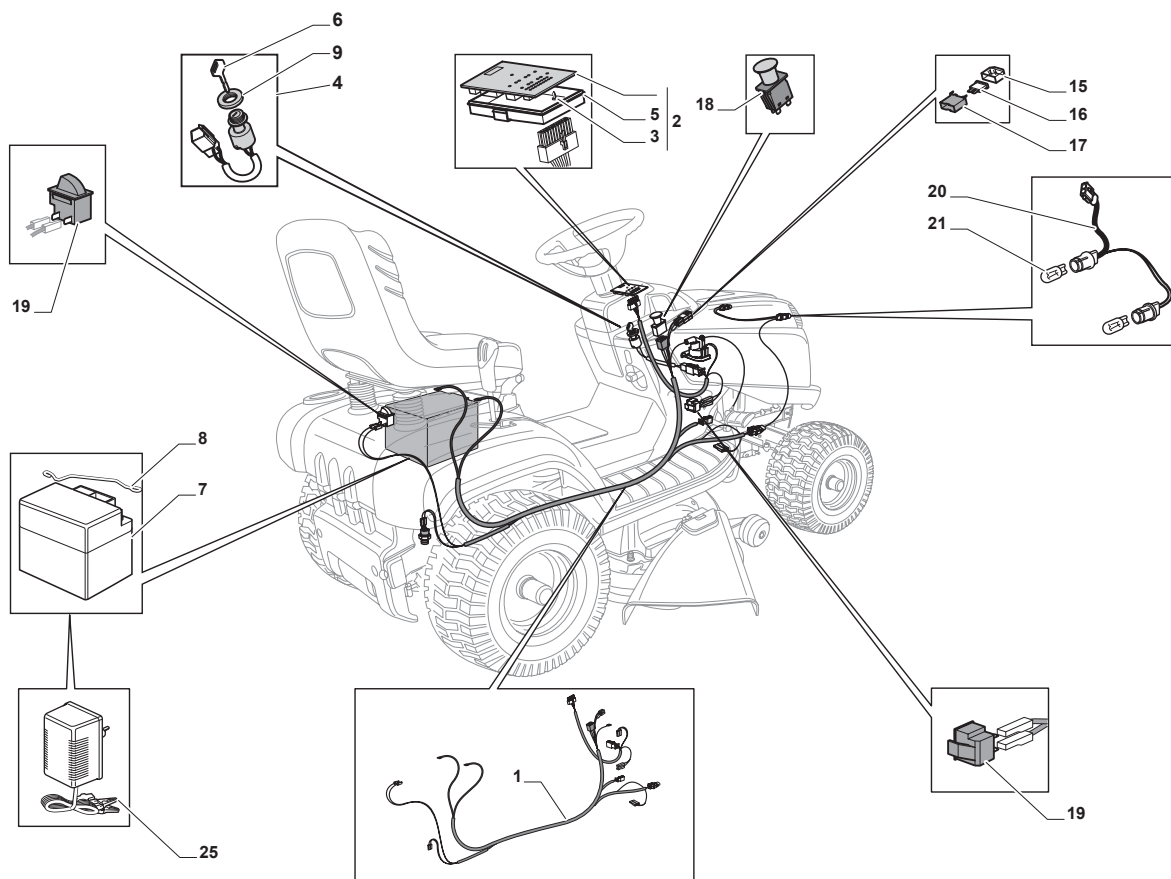

Fig.	Q.ty	Part No	Description	Notes
1	1	182040196/0	Cables Ass.Y	(for hydro)
2	1	382722443/0	Electronic Card	
3	1	112735101/0	Screw	
4	1	118450075/1	Starting Switch	
5	1	325600080/0	Card Protection	
6	1	118210023/0	Starting Key	
7	1	118120002/1	Battery	
8	1	125430265/0	Spring	
9	1	118400863/0	Screwed Ring	
15	2	133215000/0	Cover	
16	1	133340040/0	Fuse 10 A	
16	1	133340036/0	Fuse 25 A	
17	2	133500007/0	Fuse Carrier	
18	1	118450074/0	Clutch Switch	
19	2	119410613/0	Microswitch	
20	1	182040186/0	Cable	for LAMP Version
20	1	182040191/0	Cables Ass.Y	for LED Version
21	2	118459100/0	Lamp For Lights	
25	1	182180091/0	Battery Charger	UK Plugg
25	1	182180090/0	Battery Charger	CE Plugg