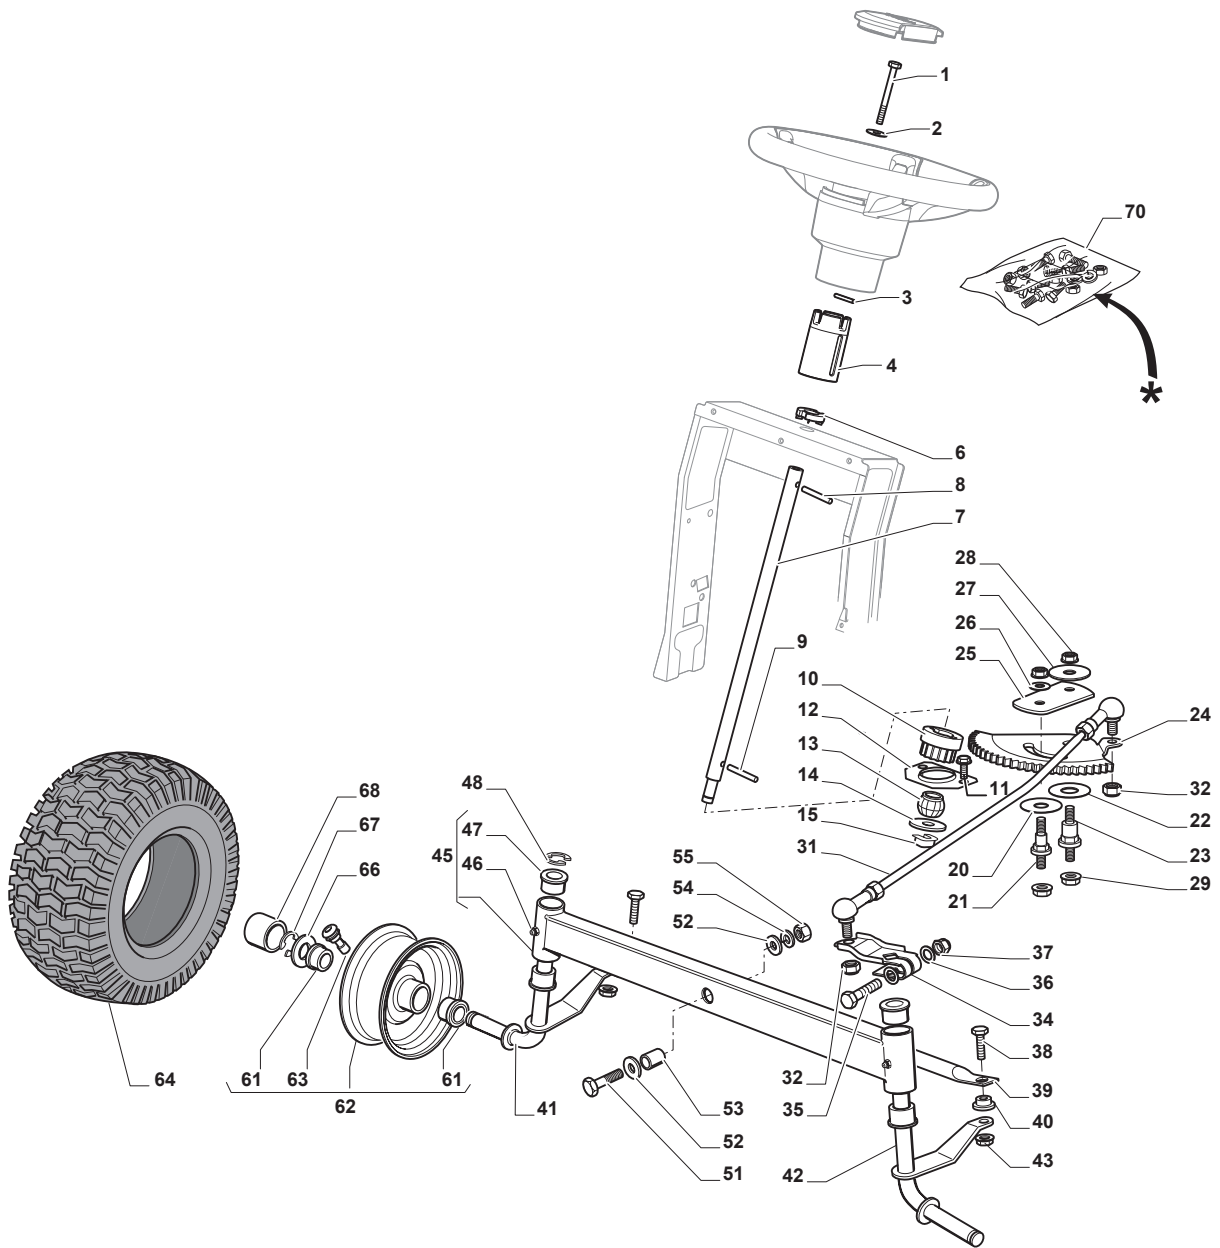

Fig.	Q.ty	Part No	Description	Notes
1	1	112692050/0	Screw	
2	1	112540260/0	Grower	
3	1	112523070/0	Washer	
4	1	382785266/0	Support	
6	1	325038008/0	Bushing	
7	1	125520007/0	Steering Column	
8	1	112620300/0	Spring	
9	1	112622650/0	Dowel pin	
10	1	125570003/0	Pinion	
11	2	127943051/0	Screw	
12	1	325785213/1	Support	
13	1	325743000/0	Joint	
14	1	112521370/0	Washer	
15	1	112436030/0	Plate	
20	1	322672151/0	Antifriction Washer	
21	1	125510104/0	Pin	
22	1	125670023/0	Washer	
23	1	125510109/0	Pin	
24	1	325735519/0	Steering Sector	
25	1	325547233/0	Plate	
26	1	112369500/0	Elastic Washer	
27	1	122160400/0	Elastic Disc	
28	2	112155010/0	Nut	
29	2	112155010/0	Nut	
31	1	382000566/2	Steering Rod	
32	2	112156602/0	Nut	
34	1	325318243/0	Lever	
35	1	112692390/0	Screw	
36	2	112521360/0	Washer	
37	1	112156602/0	Nut	
38	2	125510103/0	Pin	
39	1	325840029/0	Tie Rod	
40	2	325038007/0	Bushing	
41	1	382230369/0	Right Stub Axle	13 inch
41	1	382230373/0	Right Stub Axle	15 inch
42	1	382230371/0	Left Stub Axle	13 inch
42	1	382230375/0	Left Stub Axle	15 inch
43	2	112155000/0	Nut	
45	1	382034030/0	Equalizer With Bush And Lubricator	
46	2	112379511/0	Grease Dispenser	
47	4	125034002/1	Bushing	
48	1	112001010/0	Benzing Ring	
51	1	112692695/0	Screw	
52	2	112523100/0	Washer	
53	1	125160016/0	Spacer	
54	1	112587100/0	Grower	
55	1	112295300/0	Nut	
61	4	125122200/2	Bearing	
62	2	182000598/0	Rimm	
63	2	125950000/0	Valve	
64	2	125590014/0	Tyre	13 inch