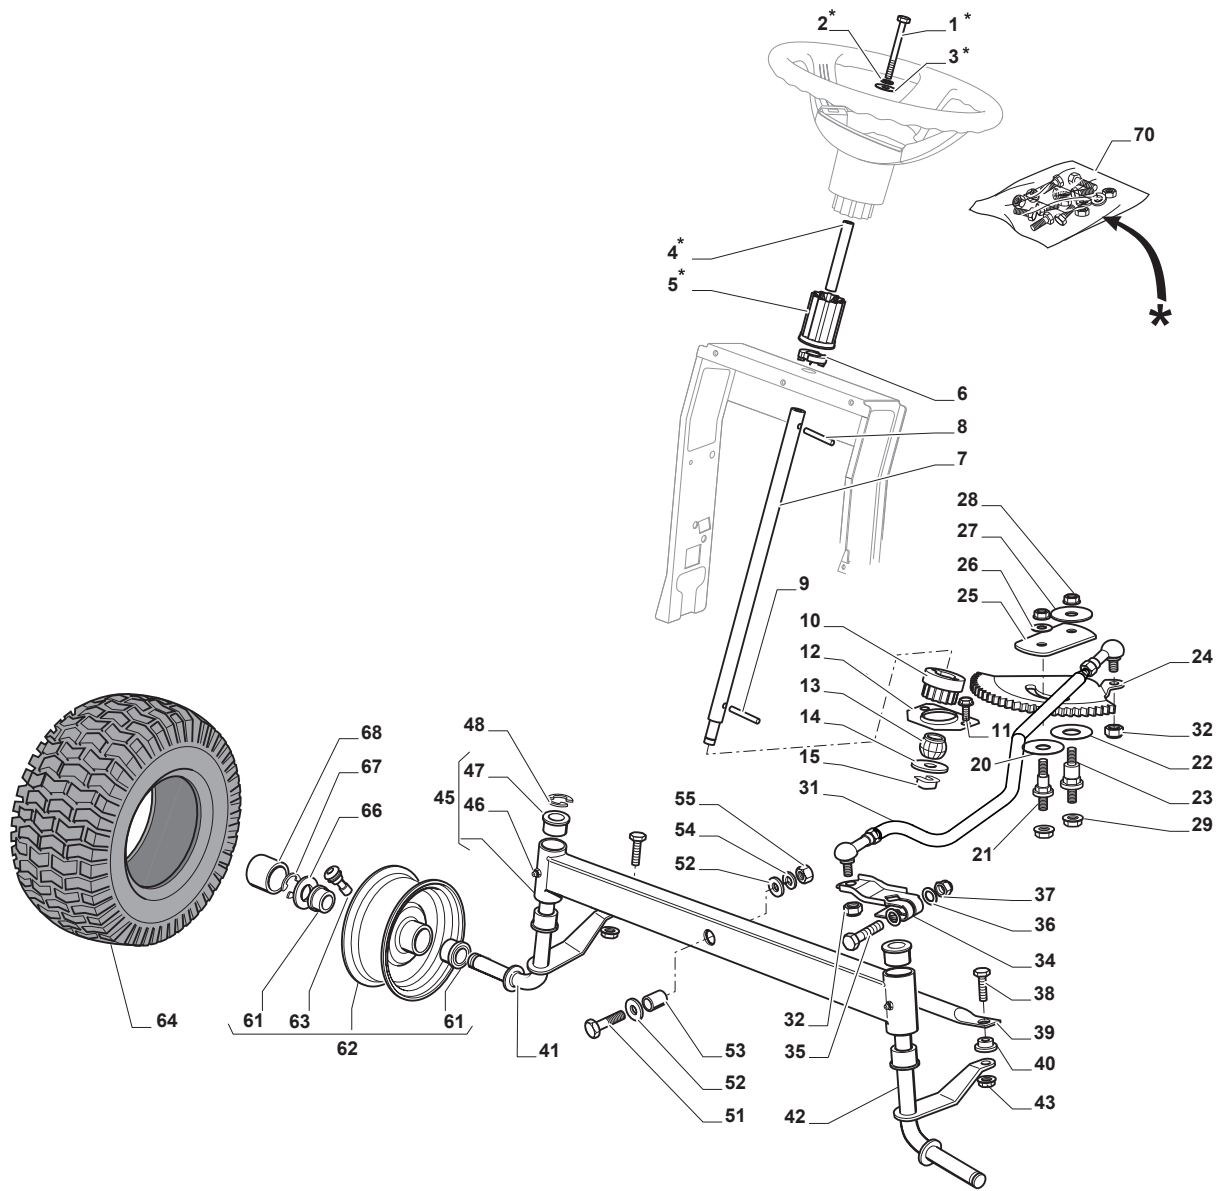

Fig.	Q.ty	Part No	Description	Notes
1	1	112692050/0	Screw	
2	1	112540260/0	Grower	
3	1	112523070/0	Washer	
4	1	125160047/0	Spacer	
5	1	325785318/0	Support	
6	1	325038008/0	Bushing	
7	1	125520007/0	Steering Column	
8	1	112620300/0	Spring	
9	1	112622650/0	Dowel pin	
10	1	125570003/0	Pinion	
11	2	127943051/0	Screw	
12	1	325785213/1	Support	
13	1	325743000/0	Joint	
14	1	112521370/0	Washer	
15	1	112436030/0	Plate	
20	1	322672151/0	Antifriction Washer	
21	1	125510104/0	Pin	
22	1	125670023/0	Washer	
23	1	125510109/0	Pin	
24	1	325735519/0	Steering Sector	
25	1	325547233/0	Plate	
26	1	112369500/0	Elastic Washer	
27	1	122160400/0	Elastic Disc	
28	2	112155010/0	Nut	
29	2	112155010/0	Nut	
31	1	382000665/1	Steering Rod	
32	2	112156602/0	Nut	
34	1	325318243/0	Lever	
35	1	112692390/0	Screw	
36	2	112521360/0	Washer	
37	1	112156602/0	Nut	
38	2	125510103/0	Pin	
39	1	325840029/0	Tie Rod	
40	2	325038007/0	Bushing	
41	1	382230369/0	Right Stub Axle	13 inch
41	1	382230373/0	Right Stub Axle	15 inch
42	1	382230371/0	Left Stub Axle	13 inch
42	1	382230375/0	Left Stub Axle	15 inch
43	2	112155000/0	Nut	
45	1	382034030/0	Equalizer With Bush And Lubricator	
46	2	112379511/0	Grease Dispenser	
47	4	125034002/1	Bushing	
48	1	112001010/0	Benzing Ring	
51	1	112692695/0	Screw	
52	2	112523100/0	Washer	
53	1	125160016/0	Spacer	
54	1	112587100/0	Grower	
55	1	112295300/0	Nut	
61	4	125122200/2	Bearing	
62	2	182000598/0	Rimm	
63	2	125950000/0	Valve	