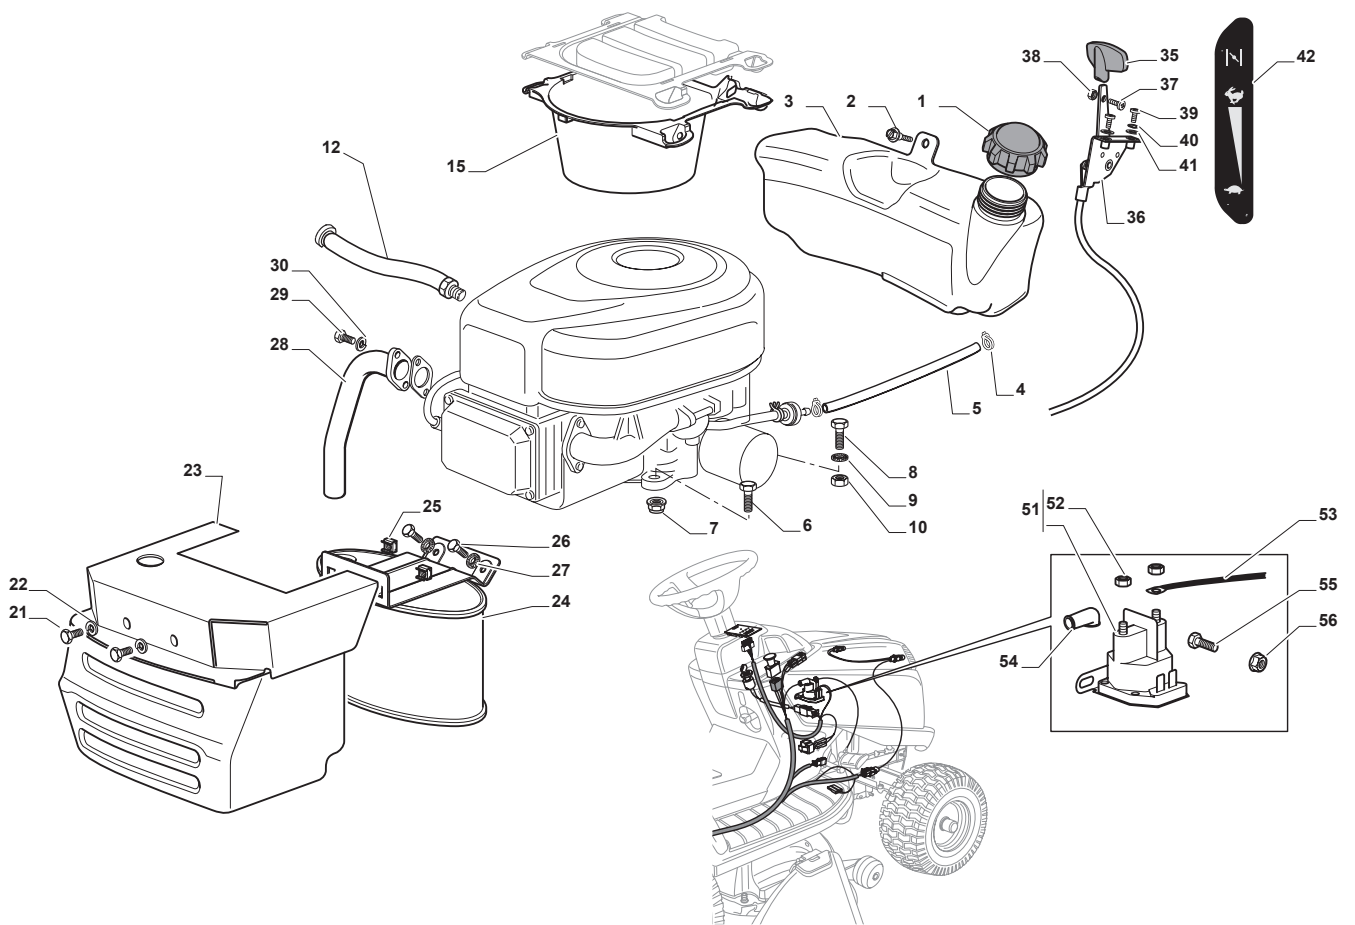

Fig.	Q.ty	Part No	Description	Notes
6	1	118562996/0	Shut out valve	
1	1	125795001/1	Cap	
2	4	125943010/0	Screw	
3	1	325735126/0	Fuel Tank	
4	4	118375051/1	Fair Led	
5	1	325869057/0	Connecting Tube	
11	3	112735108/1	Screw	
12	1	1134-5827-01	Oil Drain Assy	
15	1	325108044/1	Conveyor	
21	2	112792611/0	Screw	
22	2	112540260/0	Grower	
23	1	382598047/0	Muffler Protection	
24	1	182750010/0	Muffler	
25	2	112360425/0	Nut	
26	2	112792611/0	Screw	
27	2	112540260/0	Grower	
28	1	118738224/0	Exhaust Conn. Tube	
29	2	112737450/0	Screw	
30	2	112540260/0	Grower	
31	1	112691115/0	Screw	
32	3	112154210/0	Nut	
35	1	325394531/0	Knob	
36	1	182000216/0	Accelerator	
37	1	112726389/0	Screw	
38	1	112290800/0	Nut	
39	2	112726389/0	Screw	
40	2	112540020/0	Washer	
41	2	112521310/0	Washer	
42	1	114363697/0	Label	
51	1	118736111/0	Starter Relay	
52	2	112360352/0	Nut	
53	1	125065002/0	Cable	
54	1	118564864/1	Protection	
55	1	112790781/0	Screw	
56	2	112154510/0	Nut	