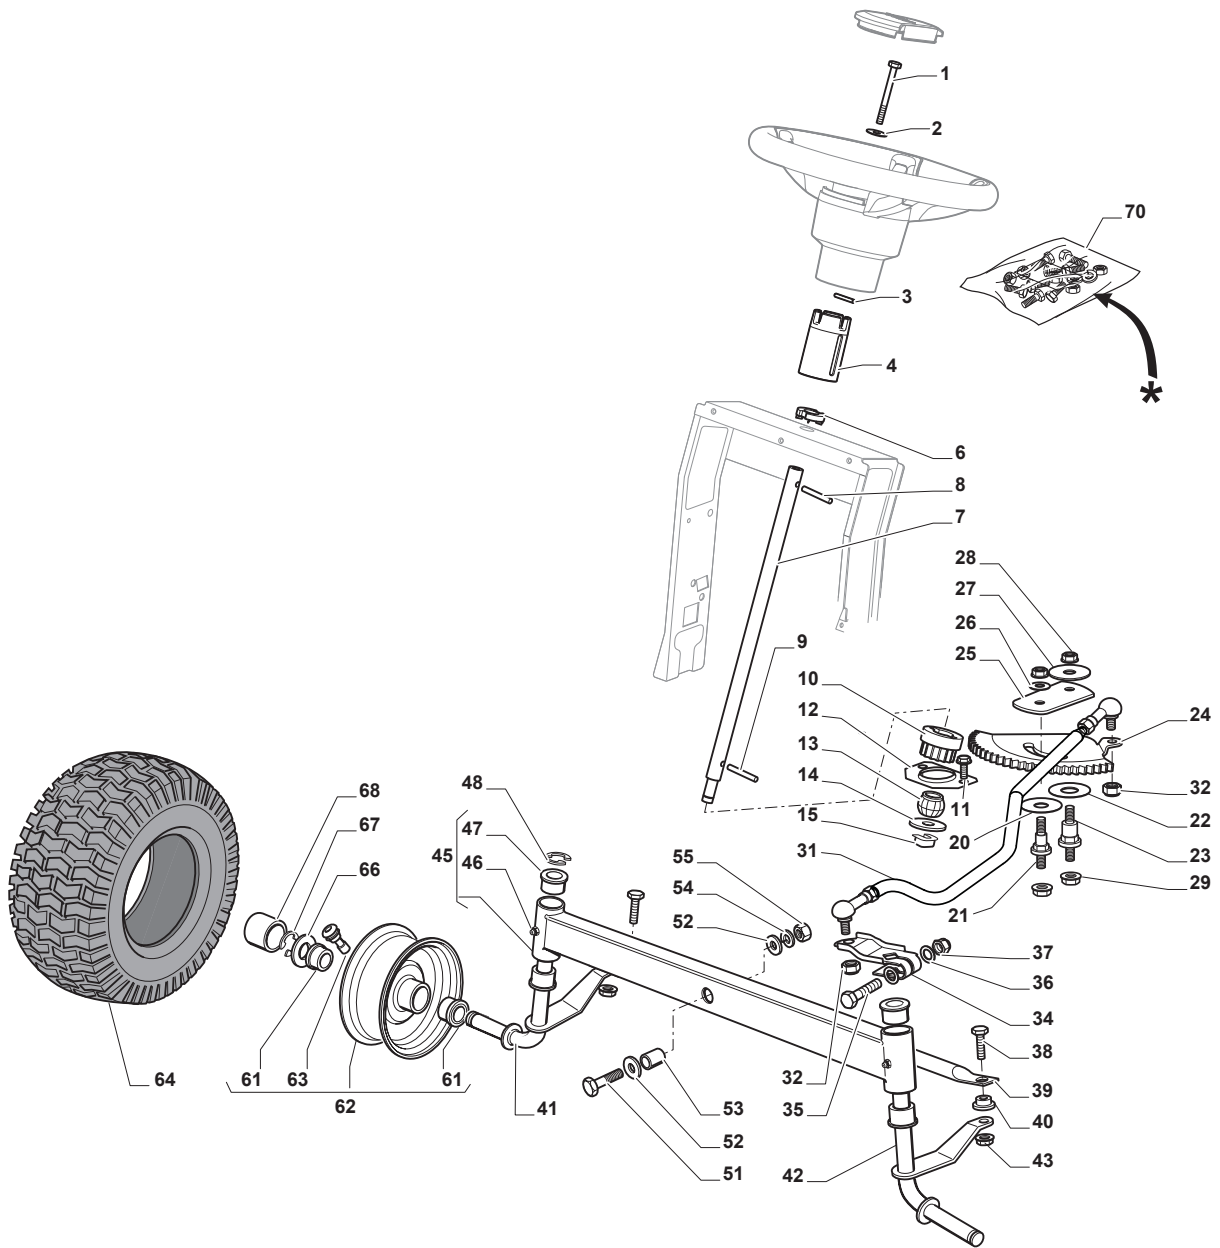

Fig.	Q.ty	Part No	Description	Notes
1	1	112692050/0	Screw	
2	1	112540260/0	Grower	
3	1	112523070/0	Washer	
4	1	382785266/0	Support	
6	1	325038008/0	Bushing	
7	1	125520007/0	Steering Column	
8	1	112620300/0	Spring	
9	1	112622650/0	Dowel pin	
10	1	125570003/0	Pinion	
11	2	127943051/0	Screw	
12	1	325785213/1	Support	
13	1	325743000/0	Joint	
14	1	112521370/0	Washer	
15	1	112436030/0	Plate	
20	1	322672151/0	Antifriction Washer	
21	1	125510104/0	Pin	
22	1	125670023/0	Washer	
23	1	125510109/0	Pin	
24	1	325735519/0	Steering Sector	
25	1	325547233/0	Plate	
26	1	112369500/0	Elastic Washer	
27	1	122160400/0	Elastic Disc	
28	2	112155010/0	Nut	
29	2	112155010/0	Nut	
31	1	382000665/1	Steering Rod	
32	2	112156602/0	Nut	
34	1	325318243/0	Lever	
35	1	112692390/0	Screw	
36	2	112521360/0	Washer	
37	1	112156602/0	Nut	
38	2	125510103/0	Pin	
39	1	325840029/0	Tie Rod	
40	2	325038007/0	Bushing	
41	1	382230369/0	Right Stub Axle	13 inch
41	1	382230373/0	Right Stub Axle	15 inch
42	1	382230371/0	Left Stub Axle	13 inch
42	1	382230375/0	Left Stub Axle	15 inch
43	2	112155000/0	Nut	
45	1	382034030/0	Equalizer With Bush And Lubricator	
46	2	112379511/0	Grease Dispenser	
47	4	125034002/1	Bushing	
48	1	112001010/0	Benzing Ring	
51	1	112692695/0	Screw	
52	2	112523100/0	Washer	
53	1	125160016/0	Spacer	
54	1	112587100/0	Grower	
55	1	112295300/0	Nut	
61	4	125122200/2	Bearing	
62	2	182000598/0	Rimm	
63	2	125950000/0	Valve	
64	2	125590014/0	Tyre	13 inch