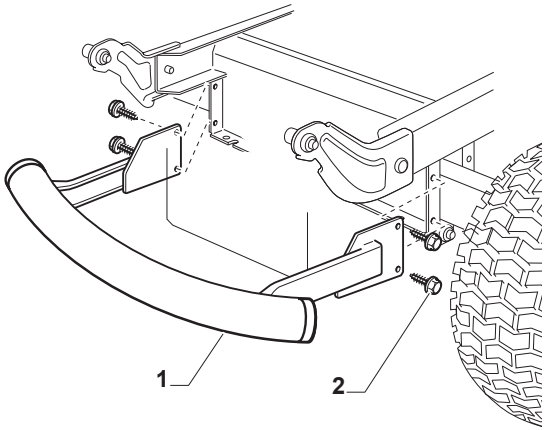

Fig.	Q.ty	Part No	Description	Notes
1	1	382869038/0	Muffler Protection	
2	4	125943008/0	Screw	
5	2	382650211/0	Stiffening	
6	1	382033111/0	Rod	
7	2	112155000/0	Nut	
8	1	125510021/1	Hitch Pin	
9	1	124487999/0	Spring Pin	
10	2	112815205/0	Screw	
11	1	325140105/0	Deflector	
12	2	325785471/0	Pin	
13	2	125580040/0	Pin	
14	2	118737221/0	Clip	
15	2	112292102/0	Nut	
16	2	112604899/0	Crown Fastener