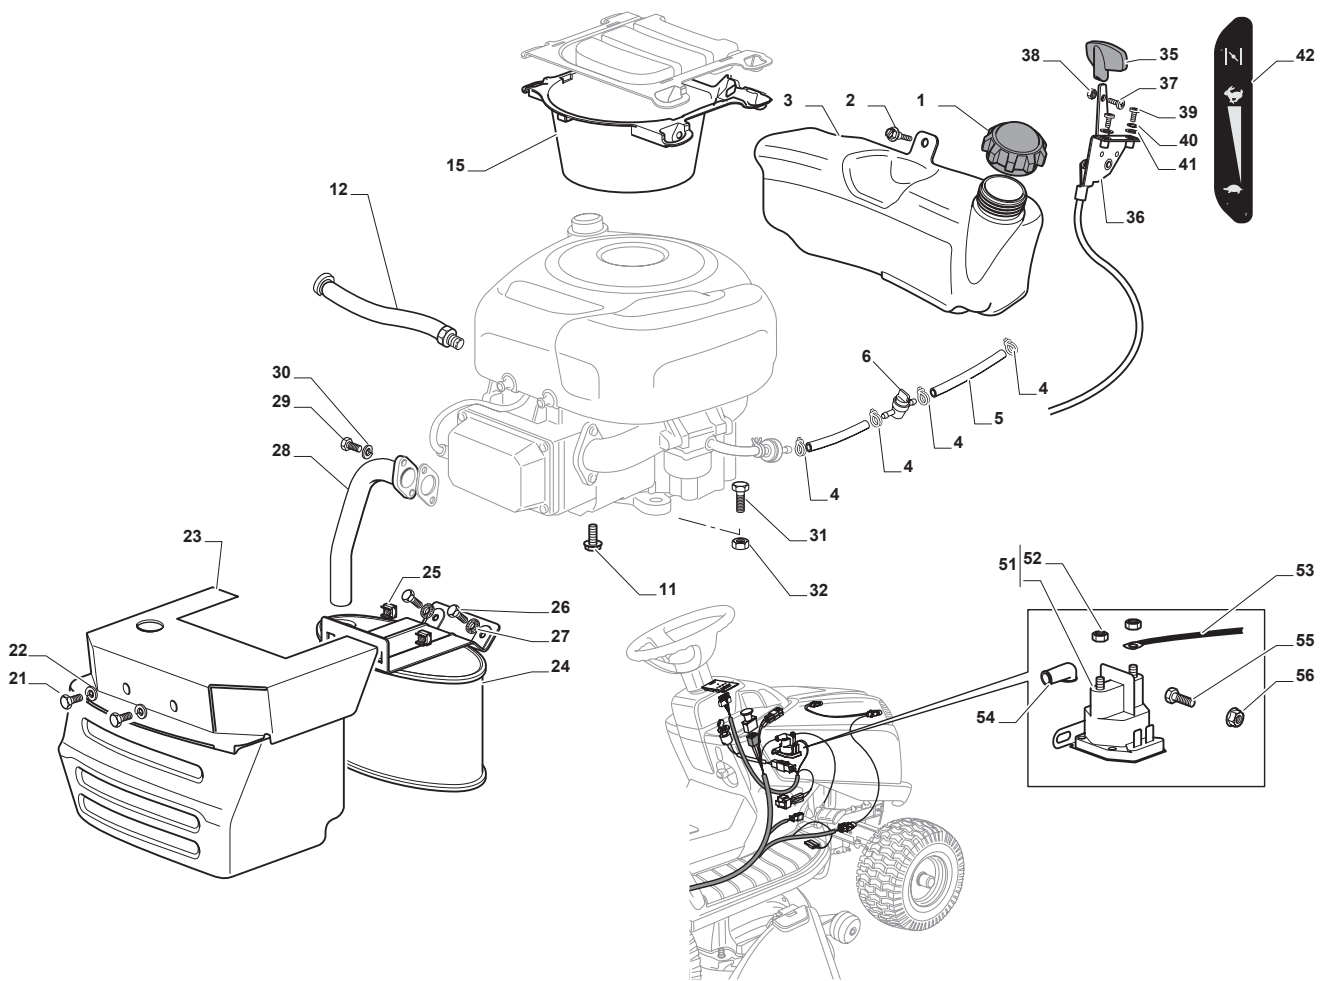

Fig.	Q.ty	Part No	Description	Notes
6	1	118562996/0	Shut out valve	
1	1	125795001/1	Cap	
2	4	125943006/0	Screw	
3	1	325735126/0	Fuel Tank	
4	4	118375051/1	Fair Led	
5	1	325869057/0	Connecting Tube	
11	4	112735108/1	Screw	
12	1	127598060/0	Oil Discharge Extension	
13	1	118401001/1	Oil Seal	
14	1	118737849/0	Plug	
15	1	325108044/1	Conveyor	
21	2	112792611/0	Screw	
22	2	112540260/0	Grower	
23	1	382598045/0	Muffler Protection	
24	1	182750010/0	Muffler	
25	2	112360425/0	Nut	
26	2	112792611/0	Screw	
27	2	112540260/0	Grower	
28	1	118738231/1	Exhaust Tube	
29	2	112737450/0	Screw	
30	2	112540260/0	Grower	
35	1	325394531/0	Knob	
36	1	182000215/0	Accelerator	
37	1	112726389/0	Screw	
38	1	112290800/0	Nut	
39	2	112726389/0	Screw	
40	2	112540020/0	Washer	
41	2	112521310/0	Washer	
42	1	114363697/0	Label	
51	1	118736111/0	Starter Relay	
52	2	112360352/0	Nut	
53	1	125065002/0	Cable	
54	1	118564864/1	Protection	
55	1	112790781/0	Screw	
56	2	112154510/0	Nut	