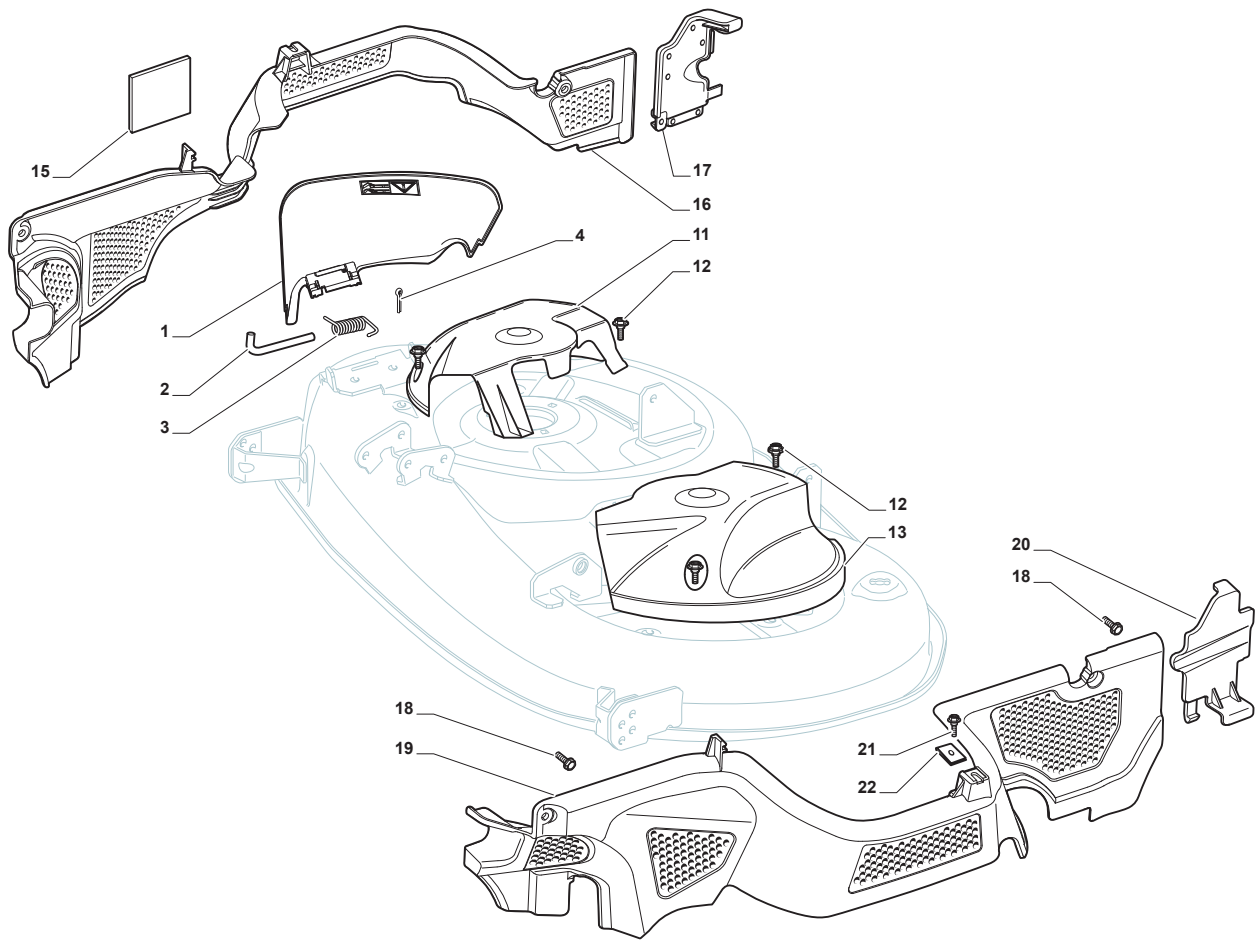

Fig.	Q.ty	Part No	Description	Notes
1	1	382564219/1	Cutting Plate Grey	Grey
2	2	325033086/0	Water Hose Connection	
3	2	119035000/0	Or Ring	
4	2	382207204/0	Flange Assy	
5	2	125020804/0	Shaft	
6	4	119216040/0	Bearing	
7	2	325160501/0	Dust Cover Disc	
8	2	112609260/0	Seeger	
11	1	135061504/0	Belt	
12	2	125601571/0	Pulley	
13	2	112793102/0	Screw	
14	2	112540260/0	Grower	
15	2	125670007/0	Washer	
16	2	112139480/0	Feather	
17	6	112818690/0	Screw	
18	6	112154210/0	Nut	
21	1	112691400/0	Screw	
22	1	112524010/0	Washer	
23	1	112610800/0	Seeger	
24	1	119216041/0	Bearing	
25	1	125601586/0	Pulley	
26	1	125160052/0	Spacer	
27	1	325318232/0	Lever	
28	1	112293201/0	Nut	
29	1	112155020/0	Nut	
30	1	125670022/0	Washer	
31	1	125040635/0	Bushing	
32	1	382004618/0	Wire	
34	1	112523080/0	Washer	
35	1	112156602/0	Nut	
36	1	118399063/0	Electromagnetic Clutch	
37	1	112543000/0	Washer	
38	1	112737320/0	Screw	
39	1	125430277/0	Spring	
41	2	112692050/0	Screw	
42	2	112523060/0	Washer	
43	2	125510072/0	Pin	
44	2	182700001/0	Levelling Small Wheel	
45	2	112293201/0	Nut	
51	2	382000565/0	Equalizer Rod	
52	8	325670008/1	Washer	
53	4	112156602/0	Nut	
61	2	112735694/0	Screw	
62	2	112523080/0	Washer	
63	2	122160400/0	Elastic Disc	
64	2	182004346/0	Mulching Blade	
65	2	125463200/0	Blade Hub	
66	2	112139100/0	Feather, Crankshaft Ø 22	
1	1	382564209/1	Cutting Plate Black	Black
33	1	125160086/0	Spacer	

Fig.	Q.ty	Part No	Description	Notes
1	1	325600077/2	Exit Protection	
2	1	125510073/0	Fulcrum Pin	
3	1	125430242/1	Spring	
4	1	112141418/0	Cotter Pin	
11	1	325600078/0	Right Belt Protection Carter	
12	4	125943006/0	Screw	
13	1	325600079/0	Left Belt Protection	
15	1	325600084/0	Guard	only 98cm
16	1	325060154/0	Case	
17	1	325600082/0	Guard	
18	4	125943011/0	Screw	
19	1	325060155/0	Case	
20	1	325600083/0	Guard	
21	2	127943051/0	Screw	
22	2	112437506/0	Plate	