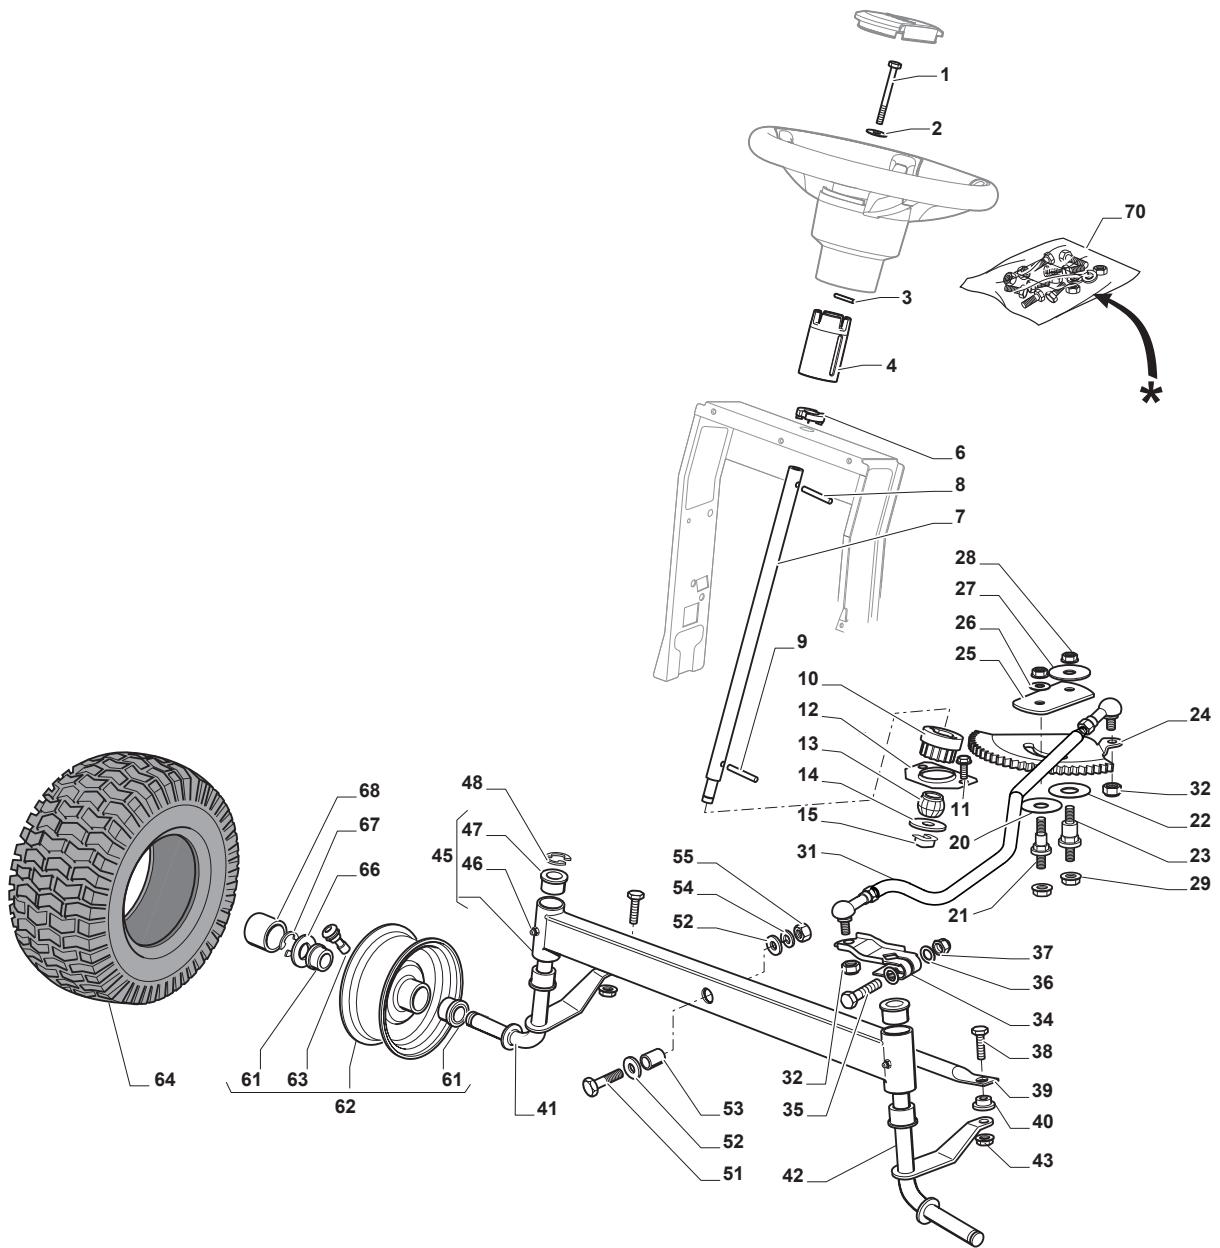

Fig.	Q.ty	Part No	Description	Notes
1	1	112692050/0	Screw	
2	1	112540260/0	Grower	
3	1	112523070/0	Washer	
4	1	382785266/0	Support	
6	1	325038008/0	Bushing	
7	1	125520007/0	Steering Column	
8	1	112620300/0	Spring	
9	1	112622650/0	Dowel pin	
10	1	125570003/0	Pinion	
11	2	127943051/0	Screw	
12	1	325785213/1	Support	
13	1	325743000/0	Joint	
14	1	112521370/0	Washer	
15	1	112436030/0	Plate	
20	1	322672151/0	Antifriction Washer	
21	1	125510104/0	Pin	
22	1	125670023/0	Washer	
23	1	125510109/0	Pin	
24	1	325735519/0	Steering Sector	
25	1	325547233/0	Plate	
26	1	112369500/0	Elastic Washer	
27	1	122160400/0	Elastic Disc	
28	2	112155010/0	Nut	
29	2	112155010/0	Nut	
31	1	382000665/1	Steering Rod	
32	2	112156602/0	Nut	
34	1	325318243/0	Lever	
35	1	112692390/0	Screw	
36	2	112521360/0	Washer	
37	1	112156602/0	Nut	
38	2	125510103/0	Pin	
39	1	325840029/0	Tie Rod	
40	2	325038007/0	Bushing	
41	1	382230369/0	Right Stub Axle	13 inch
41	1	382230373/0	Right Stub Axle	15 inch
42	1	382230371/0	Left Stub Axle	13 inch
42	1	382230375/0	Left Stub Axle	15 inch
43	2	112155000/0	Nut	
45	1	382034030/0	Equalizer With Bush And Lubricator	
46	2	112379511/0	Grease Dispenser	
47	4	125034002/1	Bushing	
48	1	112001010/0	Benzing Ring	
51	1	112692695/0	Screw	
52	2	112523100/0	Washer	
53	1	125160016/0	Spacer	
54	1	112587100/0	Grower	
55	1	112295300/0	Nut	
61	4	125122200/2	Bearing	
62	2	182000598/0	Rimm	
63	2	125950000/0	Valve	
64	2	125590014/0	Tyre	13 inch