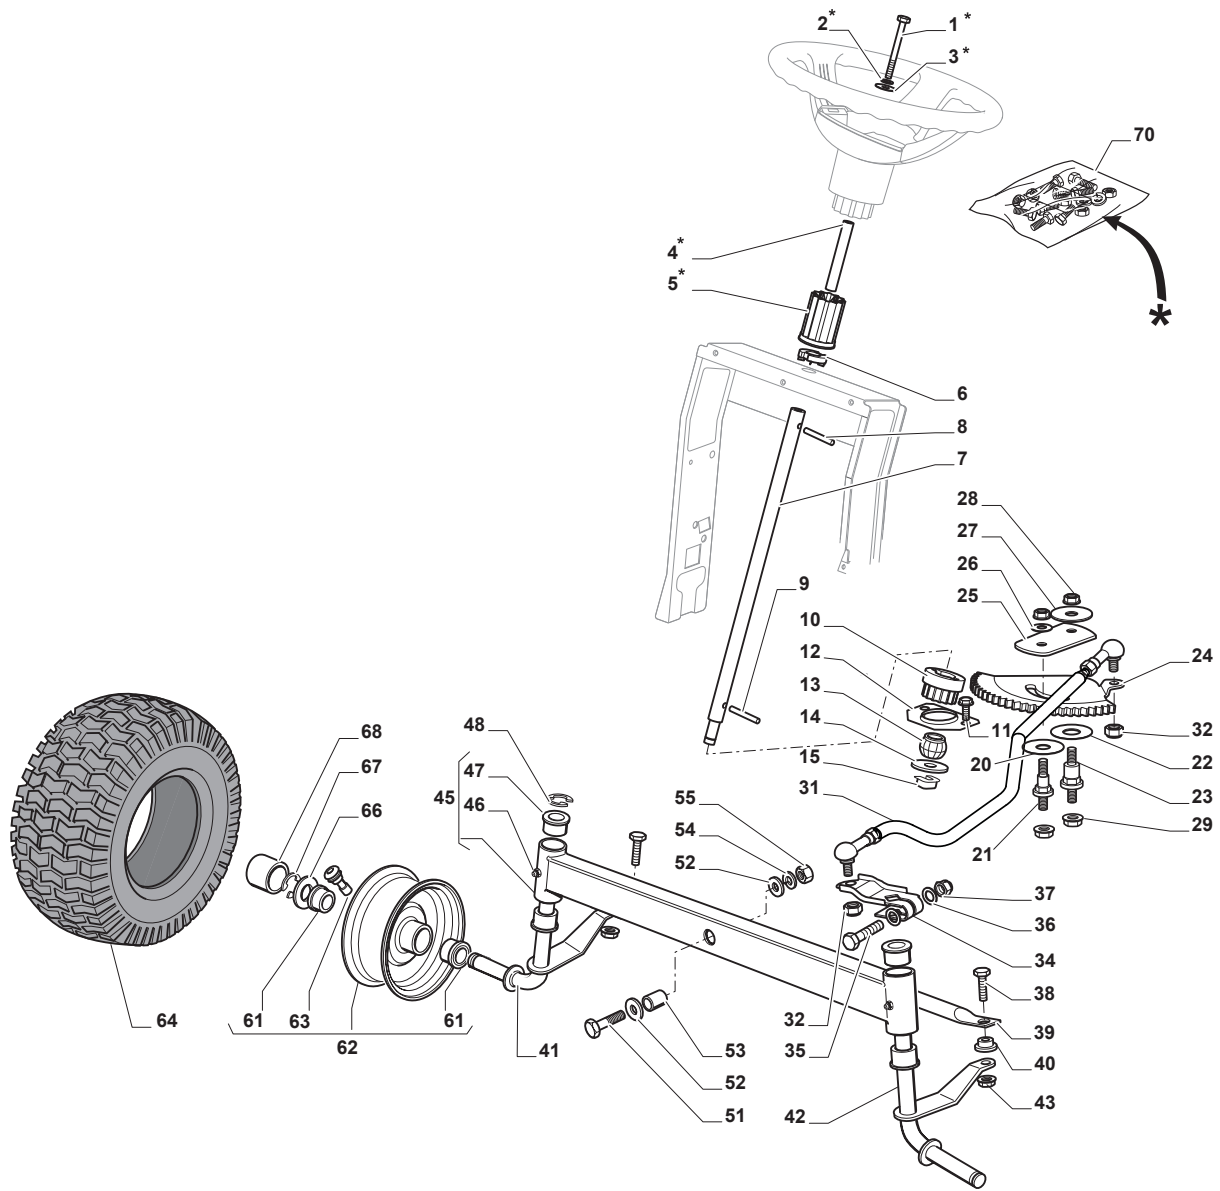

Fig.	Q.ty	Part No	Description	Notes
1	1	112692050/0	Screw	
2	1	112540260/0	Grower	
3	1	112523070/0	Washer	
4	1	125160047/0	Spacer	
5	1	325785318/0	Support	
6	1	325038008/0	Bushing	
7	1	125520007/0	Steering Column	
8	1	112620300/0	Spring	
9	1	112622650/0	Dowel pin	
10	1	125570003/0	Pinion	
11	2	127943051/0	Screw	
12	1	325785213/1	Support	
13	1	325743000/0	Joint	
14	1	112521370/0	Washer	
15	1	112436030/0	Plate	
20	1	322672151/0	Antifriction Washer	
21	1	125510104/0	Pin	
22	1	125670023/0	Washer	
23	1	125510109/0	Pin	
24	1	325735519/0	Steering Sector	
25	1	325547233/0	Plate	
26	1	112369500/0	Elastic Washer	
27	1	122160400/0	Elastic Disc	
28	2	112155010/0	Nut	
29	2	112155010/0	Nut	
31	1	382000665/1	Steering Rod	
32	2	112156602/0	Nut	
34	1	325318243/0	Lever	
35	1	112692390/0	Screw	
36	2	112521360/0	Washer	
37	1	112156602/0	Nut	
38	2	125510103/0	Pin	
39	1	325840029/0	Tie Rod	
40	2	325038007/0	Bushing	
41	1	382230369/0	Right Stub Axle	13 inch
41	1	382230373/0	Right Stub Axle	15 inch
42	1	382230371/0	Left Stub Axle	13 inch
42	1	382230375/0	Left Stub Axle	15 inch
43	2	112155000/0	Nut	
45	1	382034030/0	Equalizer With Bush And Lubricator	
46	2	112379511/0	Grease Dispenser	
47	4	125034002/1	Bushing	
48	1	112001010/0	Benzing Ring	
51	1	112692695/0	Screw	
52	2	112523100/0	Washer	
53	1	125160016/0	Spacer	
54	1	112587100/0	Grower	
55	1	112295300/0	Nut	
61	4	125122200/2	Bearing	
62	2	182000598/0	Rimm	
63	2	125950000/0	Valve	