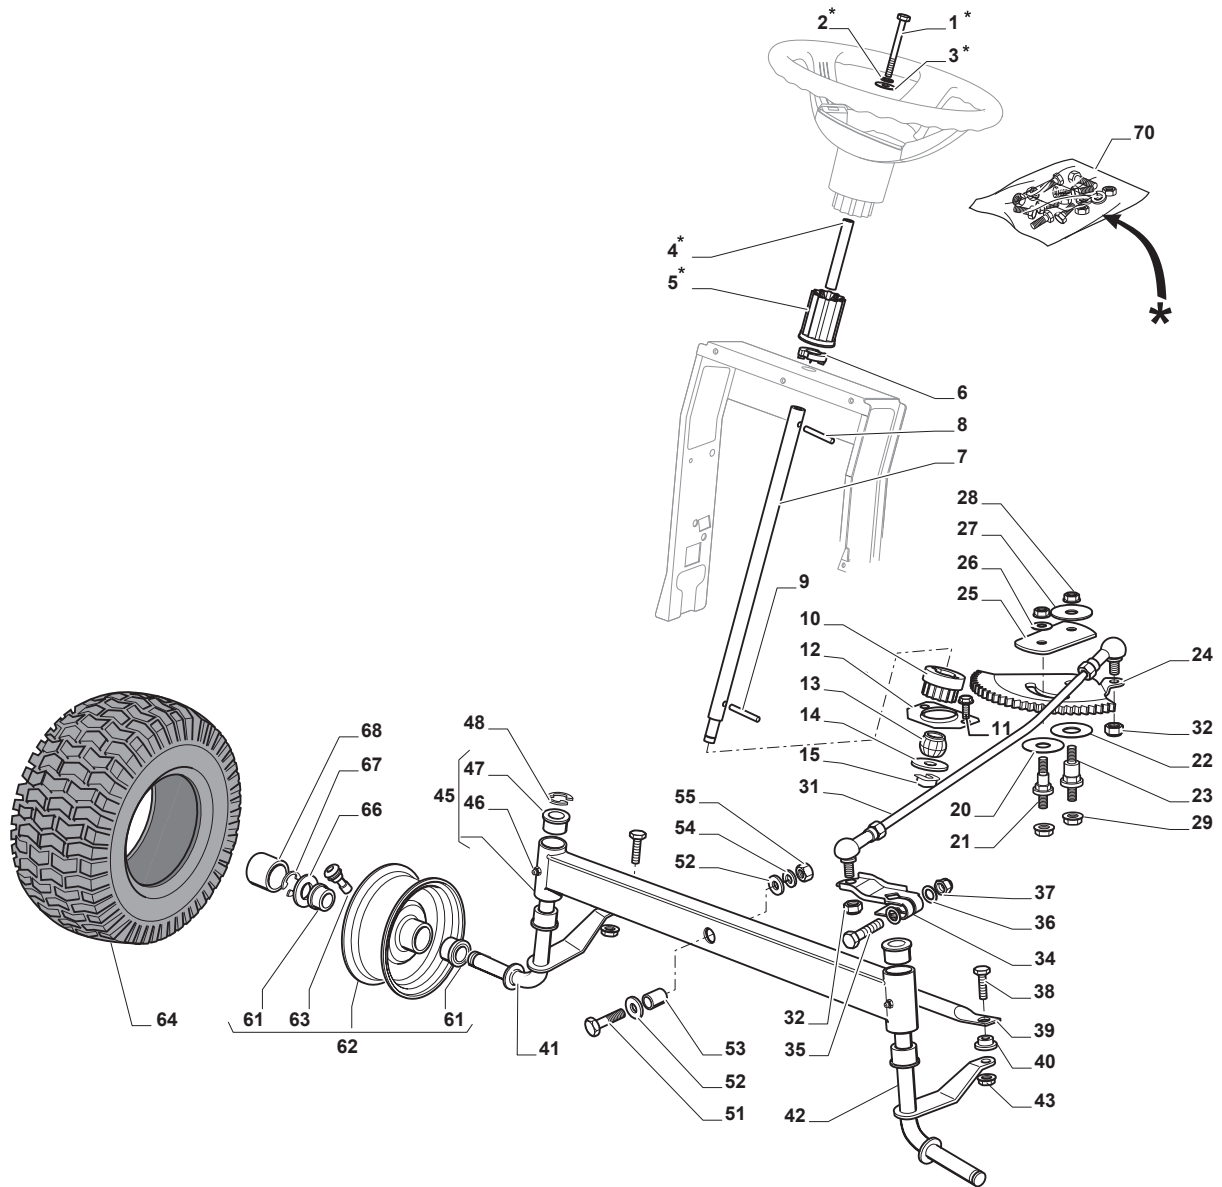

Fig.	Q.ty	Part No	Description	Notes
1	1	112692050/0	Screw	
2	1	112540260/0	Grower	
3	1	112523070/0	Washer	
4	1	125160047/0	Spacer	
5	1	325785318/0	Support	
6	1	325038008/0	Bushing	
7	1	125520007/0	Steering Column	
8	1	112620300/0	Spring	
9	1	112622650/0	Dowel pin	
10	1	125570003/0	Pinion	
11	2	127943051/0	Screw	
12	1	325785213/1	Support	
13	1	325743000/0	Joint	
14	1	112521370/0	Washer	
15	1	112436030/0	Plate	
20	1	322672151/0	Antifriction Washer	
21	1	125510104/0	Pin	
22	1	125670023/0	Washer	
23	1	125510109/0	Pin	
24	1	325735519/0	Steering Sector	
25	1	325547233/0	Plate	
26	1	112369500/0	Elastic Washer	
27	1	122160400/0	Elastic Disc	
28	2	112155010/0	Nut	
29	2	112154210/0	Nut	
31	1	382000566/1	Steering Rod	
32	2	112156602/0	Nut	
34	1	325318243/0	Lever	
35	1	112692390/0	Screw	
36	2	112521360/0	Washer	
37	1	112156602/0	Nut	
38	2	125510103/0	Pin	
39	1	325840029/0	Tie Rod	
40	2	325038007/0	Bushing	
41	1	382230369/0	Right Stub Axle	13 inch
41	1	382230373/0	Right Stub Axle	15 inch
42	1	382230371/0	Left Stub Axle	13 inch
42	1	382230375/0	Left Stub Axle	15 inch
43	2	112155000/0	Nut	
45	1	382034030/0	Equalizer With Bush And Lubricator	
46	2	112379511/0	Grease Dispenser	
47	4	125034002/1	Bushing	
48	1	112001010/0	Benzing Ring	
51	1	112692695/0	Screw	
52	2	112523100/0	Washer	
53	1	125160016/0	Spacer	
54	1	112587100/0	Grower	
55	1	112295300/0	Nut	
61	4	125122200/2	Bearing	
62	2	182000598/0	Rimm	
63	2	125950000/0	Valve	