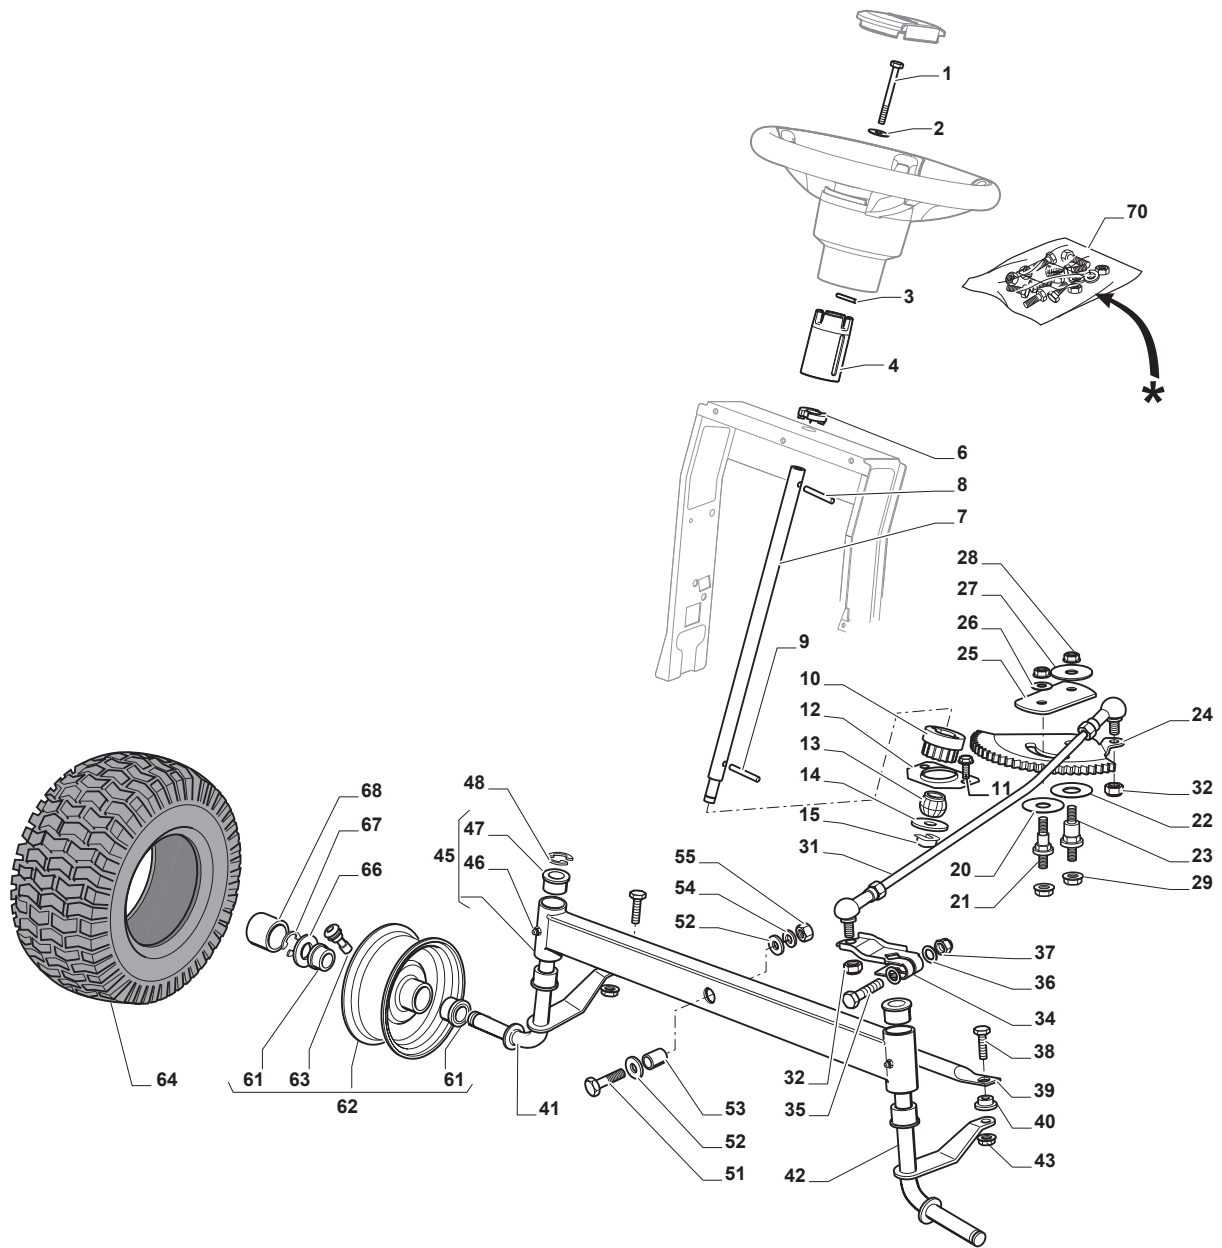

Fig.	Q.ty	Part No	Description	Notes
1	1	112692050/0	Screw	
2	1	112540260/0	Grower	
3	1	112523070/0	Washer	
4	1	382785266/0	Support	
6	1	325038008/0	Bushing	
7	1	125520007/0	Steering Column	
8	1	112620300/0	Spring	
9	1	112622650/0	Dowel pin	
10	1	125570003/0	Pinion	
11	2	127943051/0	Screw	
12	1	325785213/1	Support	
13	1	325743000/0	Joint	
14	1	112521370/0	Washer	
15	1	112436030/0	Plate	
20	1	322672151/0	Antifriction Washer	
21	1	125510104/0	Pin	
22	1	125670023/0	Washer	
23	1	125510109/0	Pin	
24	1	325735519/0	Steering Sector	
25	1	325547233/0	Plate	
26	1	112369500/0	Elastic Washer	
27	1	122160400/0	Elastic Disc	
28	2	112155010/0	Nut	
29	2	112155010/0	Nut	
31	1	382000566/2	Steering Rod	
32	2	112156602/0	Nut	
34	1	325318243/0	Lever	
35	1	112692390/0	Screw	
36	2	112521360/0	Washer	
37	1	112156602/0	Nut	
38	2	125510103/0	Pin	
39	1	325840029/0	Tie Rod	
40	2	325038007/0	Bushing	
41	1	382230369/0	Right Stub Axle	13 inch
41	1	382230373/0	Right Stub Axle	15 inch
42	1	382230371/0	Left Stub Axle	13 inch
42	1	382230375/0	Left Stub Axle	15 inch
43	2	112155000/0	Nut	
45	1	382034030/0	Equalizer With Bush And Lubricator	
46	2	112379511/0	Grease Dispenser	
47	4	125034002/1	Bushing	
48	1	112001010/0	Benzing Ring	
51	1	112692695/0	Screw	
52	2	112523100/0	Washer	
53	1	125160016/0	Spacer	
54	1	112587100/0	Grower	
55	1	112295300/0	Nut	
61	4	125122200/2	Bearing	
62	2	182000598/0	Rimm	
63	2	125950000/0	Valve	
64	2	125590014/0	Tyre	13 inch