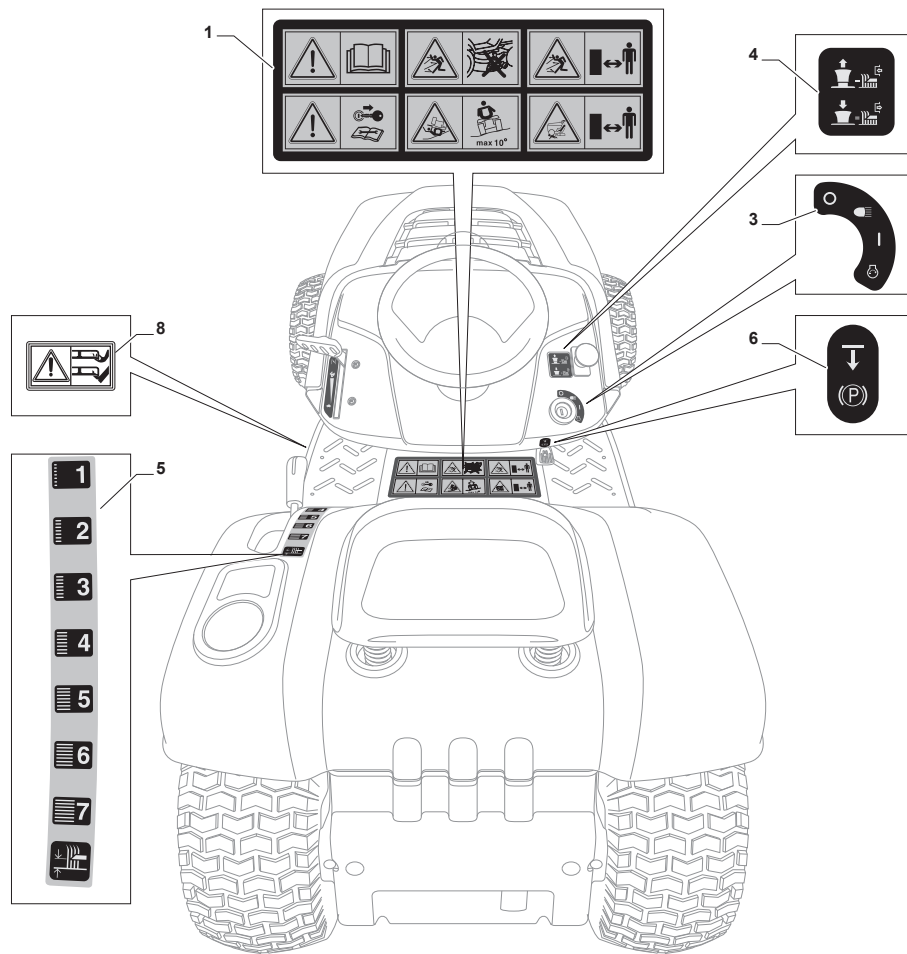

SDX 98 HYDRO

Ride-on SD98 - 108 Labels

Issue 20 - 2015

Fig.	Q.ty	Part No	Description	Notes
1	1	114362365/1	Label	
3	1	114363699/0	Label	
4	1	114361438/0	Label	
5	1	114366142/0	Label	
6	1	114363700/0	Label	
8	1	114356699/1	Label