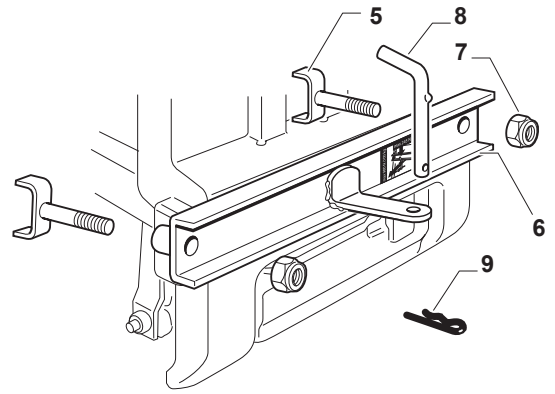

Fig.	Q.ty	Part No	Description	Notes
1	1	382869038/0	Muffler Protection	
2	4	125943008/0	Screw	
5	2	382650211/0	Stiffening	
6	1	382033111/0	Rod	
7	2	112155000/0	Nut	
8	1	125510021/1	Hitch Pin	
9	1	124487999/0	Spring Pin	
10	2	112815205/0	Screw	
11	1	325140105/0	Deflector	
12	2	325785471/0	Pin	
13	2	125580040/0	Pin	
14	2	118737221/0	Clip	
15	2	112292102/0	Nut	
16	2	112604899/0	Crown Fastener