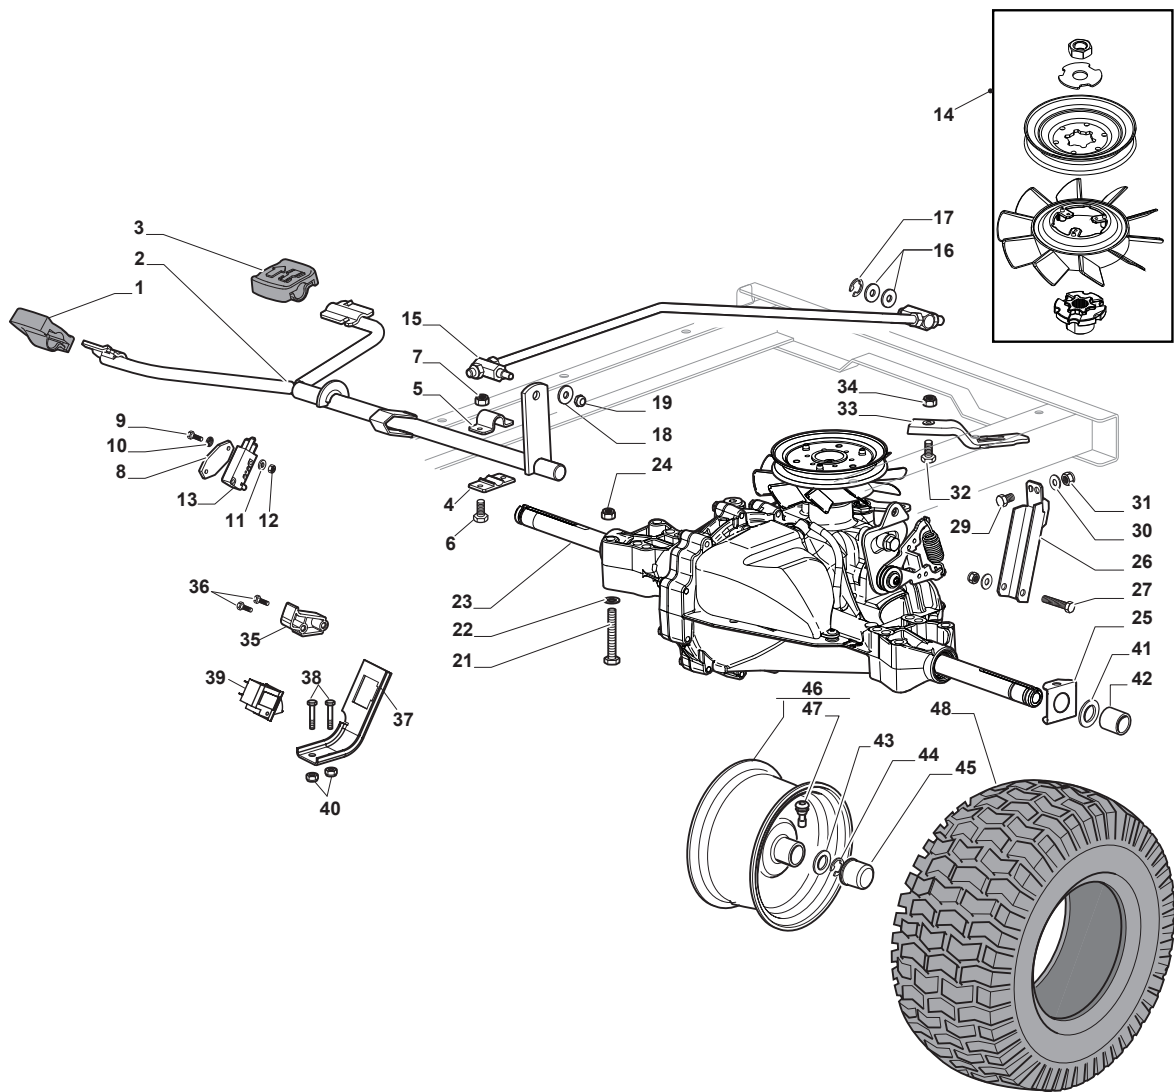

Fig.	Q.ty	Part No	Description	Notes
44	1	122524970/3	Pin	
1	1	325110409/0	Clamp Cover	
2	1	382000641/0	Pedal	
3	4	112735599/0	Screw	
4	2	325547231/0	Plate	
5	1	382000576/0	Rod	
6	1	112521360/0	Washer	
7	1	112156602/0	Nut	
8	1	325670011/0	Antifriction Washer	
9	2	112155000/0	Nut	
10	1	125510116/0	Pin	
11	1	125160021/0	Spacer	
12	1	125601577/0	Pulley	
20	1	135062003/0	Belt	
21	1	325601599/0	Pulley	
22	1	112691400/0	Screw	
23	1	125160083/0	Spacer	
24	1	112523060/0	Washer	
25	1	112155000/0	Nut	
26	1	112155000/0	Nut	
27	1	112523060/0	Washer	
28	1	125601554/0	Pulley	
29	1	382318245/0	Lever	
30	1	112691600/0	Screw	
31	2	125038002/1	Bushing	
32	1	125160027/0	Spacer	
33	1	112155000/0	Nut	
34	1	125430262/0	Spring	
41	1	125394509/1	Knob	
42	1	125033113/0	Rod	
43	1	325253011/1	Hook	
44	1	122524970/2	Fulcrum Pin	
45	1	112155000/0	Nut	
46	1	125430213/0	Spring	
47	1	112523060/0	Washer	

Fig.	Q.ty	Part No	Description	Notes
1	1	325394533/0	Knob	
2	1	382318229/0	Lever	
3	1	382318231/0	Axle	
4	1	112674700/0	Screw	
5	1	125430261/0	Spring	
6	1	112154510/0	Nut	
7	2	325038006/0	Bushing	
8	1	325785297/0	Support	
9	2	125943009/0	Screw	
10	1	325735515/0	Steering Sector	
11	2	125943009/0	Screw	
12	1	112793701/0	Screw	
13	1	125040636/0	Bushing	
14	1	125601579/0	Pulley	
15	1	382004620/0	Wire	
16	1	112523060/0	Washer	
17	1	112293201/0	Nut	
21	1	382318239/0	Axle	
22	4	112735599/0	Screw	
23	2	325547231/0	Plate	
24	1	112155000/0	Nut	
26	2	325670011/0	Antifriction Washer	
27	1	382000569/1	Connecting Rod	
28	1	112521350/0	Washer	
29	1	382318237/0	Axle	
30	1	112604899/0	Crown Fastener	
31	1	325547231/0	Plate	
32	2	112735599/0	Screw	
34	3	325670008/1	Washer	
35	3	125510107/1	Pin	
36	3	112156602/0	Nut	
37	3	112295200/0	Nut	
38	3	125840012/0	Tie Rod	
39	3	112523060/0	Washer	
41	3	124487998/0	Cotter Pin	
43	3	112156602/0	Nut	
44	6	325670008/1	Washer	