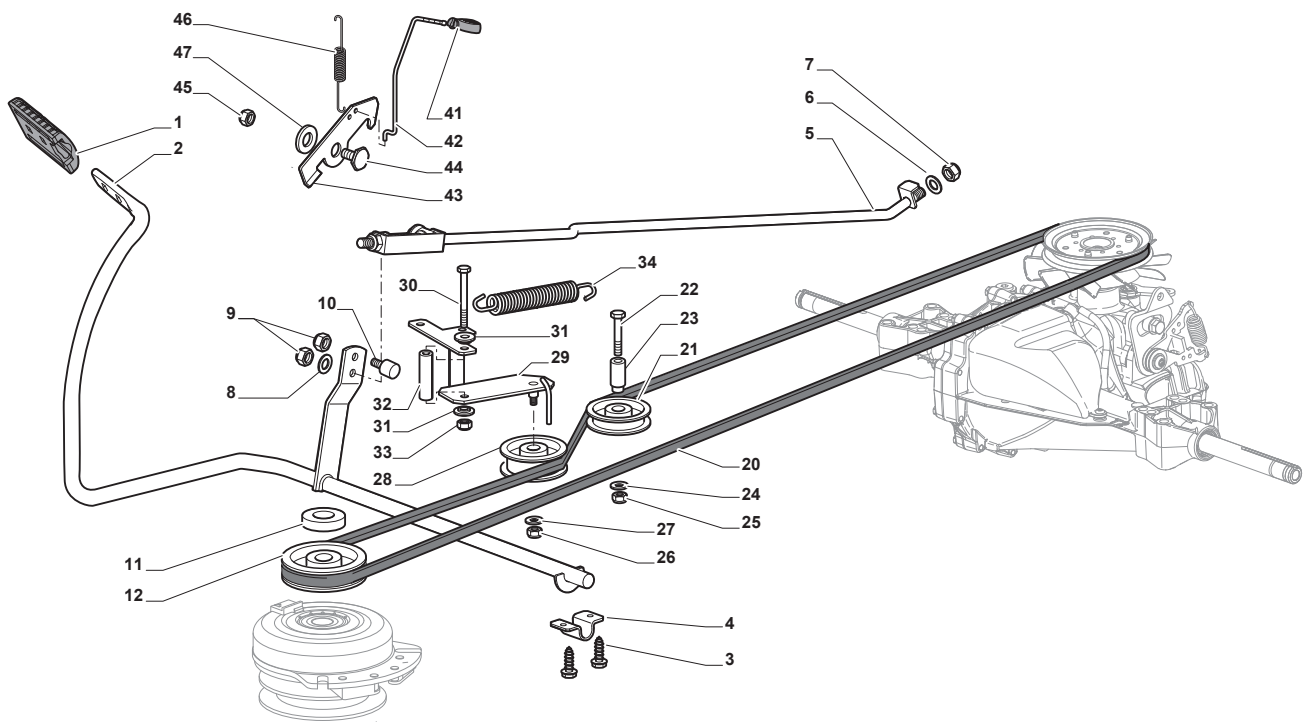

SDX 98 HYDRO

Ride-on SD98 - 108 Steering for B&S Engine with Oil Filter for STIGA
Models

Issue 20 - 2015

Fig.	Q.ty	Part No	Description	Notes
64	2	127590066/0	Tyre	15 inch
66	2	125670005/1	Washer	
67	2	112001010/0	Benzing Ring	
68	2	322110233/0	Hub Cover	Standard Black Cover
68	2	322110239/0	Hub Cover	Stiga Style Cover
70	1	382180124/0	Screw	

Fig.	Q.ty	Part No	Description	Notes
44	1	122524970/3	Pin	
1	1	325110409/0	Clamp Cover	
2	1	382000641/0	Pedal	
3	4	112735599/0	Screw	
4	2	325547231/0	Plate	
5	1	382000576/0	Rod	
6	1	112521360/0	Washer	
7	1	112156602/0	Nut	
8	1	325670011/0	Antifriction Washer	
9	2	112155000/0	Nut	
10	1	125510116/0	Pin	
11	1	125160021/0	Spacer	
12	1	125601577/0	Pulley	
20	1	135062003/0	Belt	
21	1	325601599/0	Pulley	
22	1	112691400/0	Screw	
23	1	125160083/0	Spacer	
24	1	112523060/0	Washer	
25	1	112155000/0	Nut	
26	1	112155000/0	Nut	
27	1	112523060/0	Washer	
28	1	125601554/0	Pulley	
29	1	382318245/0	Lever	
30	1	112691600/0	Screw	
31	2	125038002/1	Bushing	
32	1	125160027/0	Spacer	
33	1	112155000/0	Nut	
34	1	125430262/0	Spring	
41	1	125394509/1	Knob	
42	1	125033113/0	Rod	
43	1	325253011/1	Hook	
44	1	122524970/2	Fulcrum Pin	
45	1	112155000/0	Nut	
46	1	125430213/0	Spring	
47	1	112523060/0	Washer	