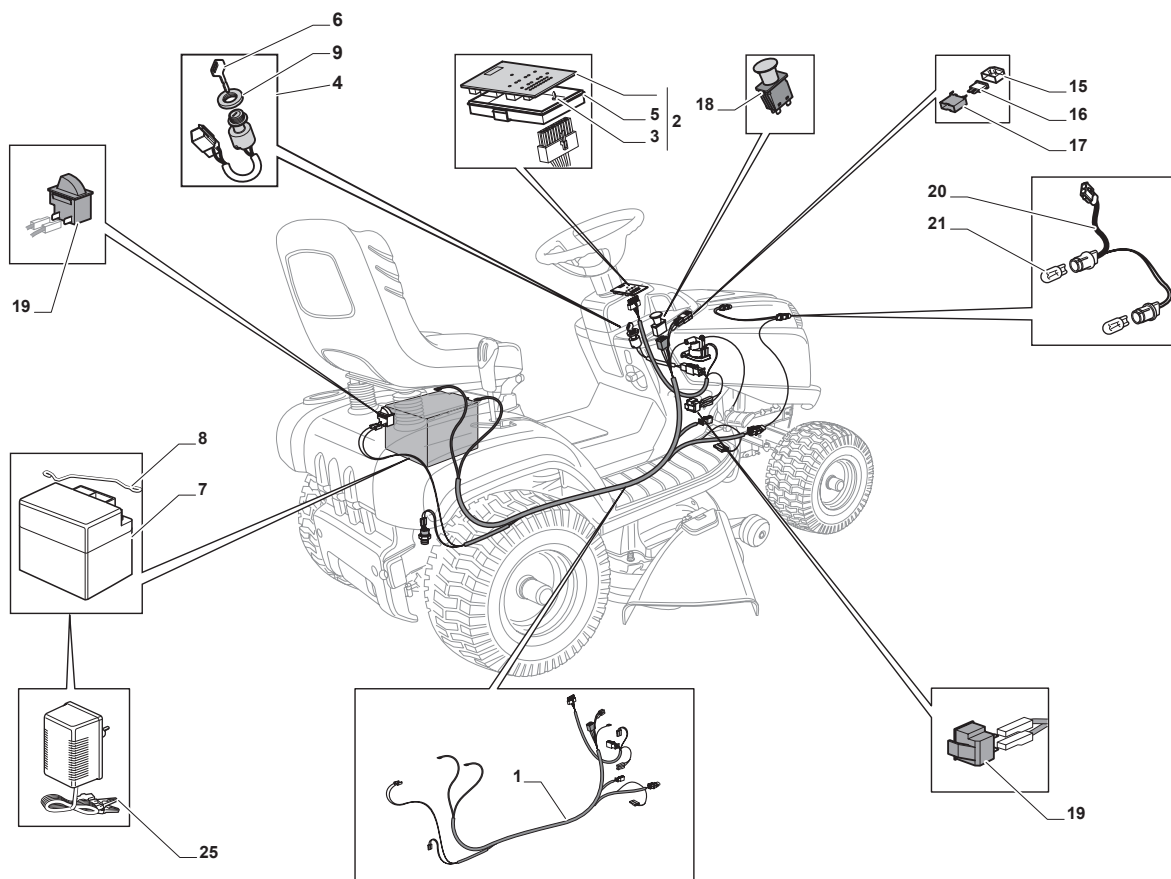

Fig.	Q.ty	Part No	Description	Notes
1	1	182040196/0	Cables Ass.Y	(for hydro)
2	1	382722443/0	Electronic Card	
3	1	112735101/0	Screw	
4	1	118450075/1	Starting Switch	
5	1	325600080/0	Card Protection	
6	1	118210023/0	Starting Key	
7	1	118120002/1	Battery	
8	1	125430265/0	Spring	
9	1	118400863/0	Screwed Ring	
15	2	133215000/0	Cover	
16	1	133340040/0	Fuse 10 A	
16	1	133340036/0	Fuse 25 A	
17	2	133500007/0	Fuse Carrier	
18	1	118450074/0	Clutch Switch	
19	2	119410613/0	Microswitch	
20	1	182040186/0	Cable	for LAMP Version
20	1	182040191/0	Cables Ass.Y	for LED Version
21	2	118459100/0	Lamp For Lights	
25	1	182180091/0	Battery Charger	UK Plugg
25	1	182180090/0	Battery Charger	CE Plugg