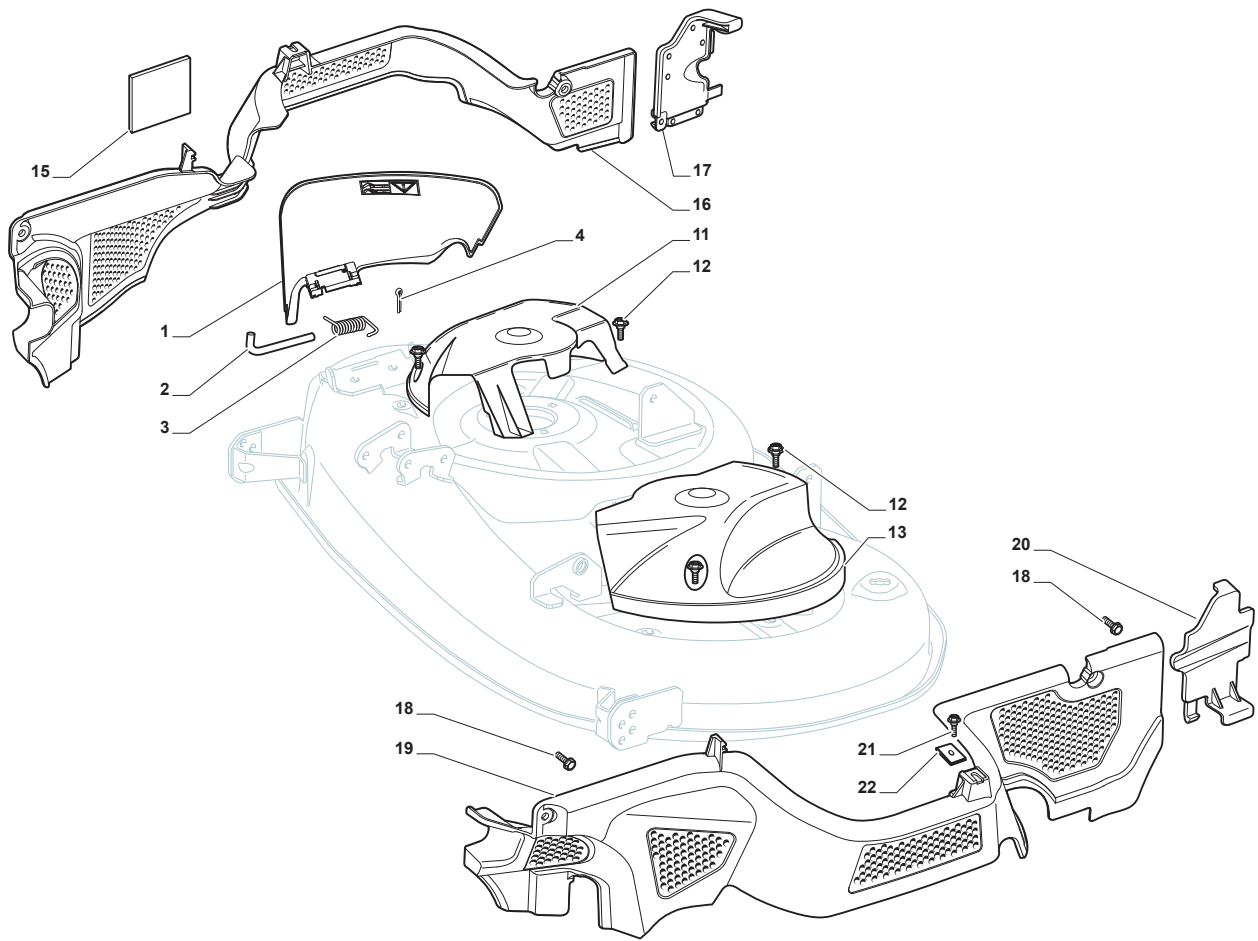

Fig.	Q.ty	Part No	Description	Notes
1	1	382564219/1	Cutting Plate Grey	Grey
2	2	325033086/0	Water Hose Connection	
3	2	119035000/0	Or Ring	
4	2	382207204/0	Flange Assy	
5	2	125020804/0	Shaft	
6	4	119216040/0	Bearing	
7	2	325160501/0	Dust Cover Disc	
8	2	112609260/0	Seeger	
11	1	135061504/0	Belt	
12	2	125601571/0	Pulley	
13	2	112793102/0	Screw	
14	2	112540260/0	Grower	
15	2	125670007/0	Washer	
16	2	112139480/0	Feather	
17	6	112818690/0	Screw	
18	6	112154210/0	Nut	
21	1	112691400/0	Screw	
22	1	112524010/0	Washer	
23	1	112610800/0	Seeger	
24	1	119216041/0	Bearing	
25	1	125601586/0	Pulley	
26	1	125160052/0	Spacer	
27	1	325318232/0	Lever	
28	1	112293201/0	Nut	
29	1	112155020/0	Nut	
30	1	125670022/0	Washer	
31	1	125040635/0	Bushing	
32	1	382004618/0	Wire	
34	1	112523080/0	Washer	
35	1	112156602/0	Nut	
36	1	118399063/0	Electromagnetic Clutch	
37	1	112543000/0	Washer	
38	1	112737320/0	Screw	
39	1	125430277/0	Spring	
41	2	112692050/0	Screw	
42	2	112523060/0	Washer	
43	2	125510072/0	Pin	
44	2	182700001/0	Levelling Small Wheel	
45	2	112293201/0	Nut	
51	2	382000565/0	Equalizer Rod	
52	8	325670008/1	Washer	
53	4	112156602/0	Nut	
61	2	112735694/0	Screw	
62	2	112523080/0	Washer	
63	2	122160400/0	Elastic Disc	
64	2	182004346/0	Mulching Blade	
65	2	125463200/0	Blade Hub	
66	2	112139100/0	Key	
1	1	382564209/1	Cutting Plate Black	Black
33	1	125160086/0	Spacer	

Fig.	Q.ty	Part No	Description	Notes
1	1	325600077/2	Exit Protection	
2	1	125510073/0	Fulcrum Pin	
3	1	125430242/1	Spring	
4	1	112141418/0	Cotter Pin	
11	1	325600078/0	Right Belt Protection Carter	
12	4	125943006/0	Screw	
13	1	325600079/0	Left Belt Protection	
15	1	325600084/0	Guard	only 98cm
16	1	325060154/0	Case	
17	1	325600082/0	Guard	
18	4	125943011/0	Screw	
19	1	325060155/0	Case	
20	1	325600083/0	Guard	
21	2	127943051/0	Screw	
22	2	112437506/0	Plate	