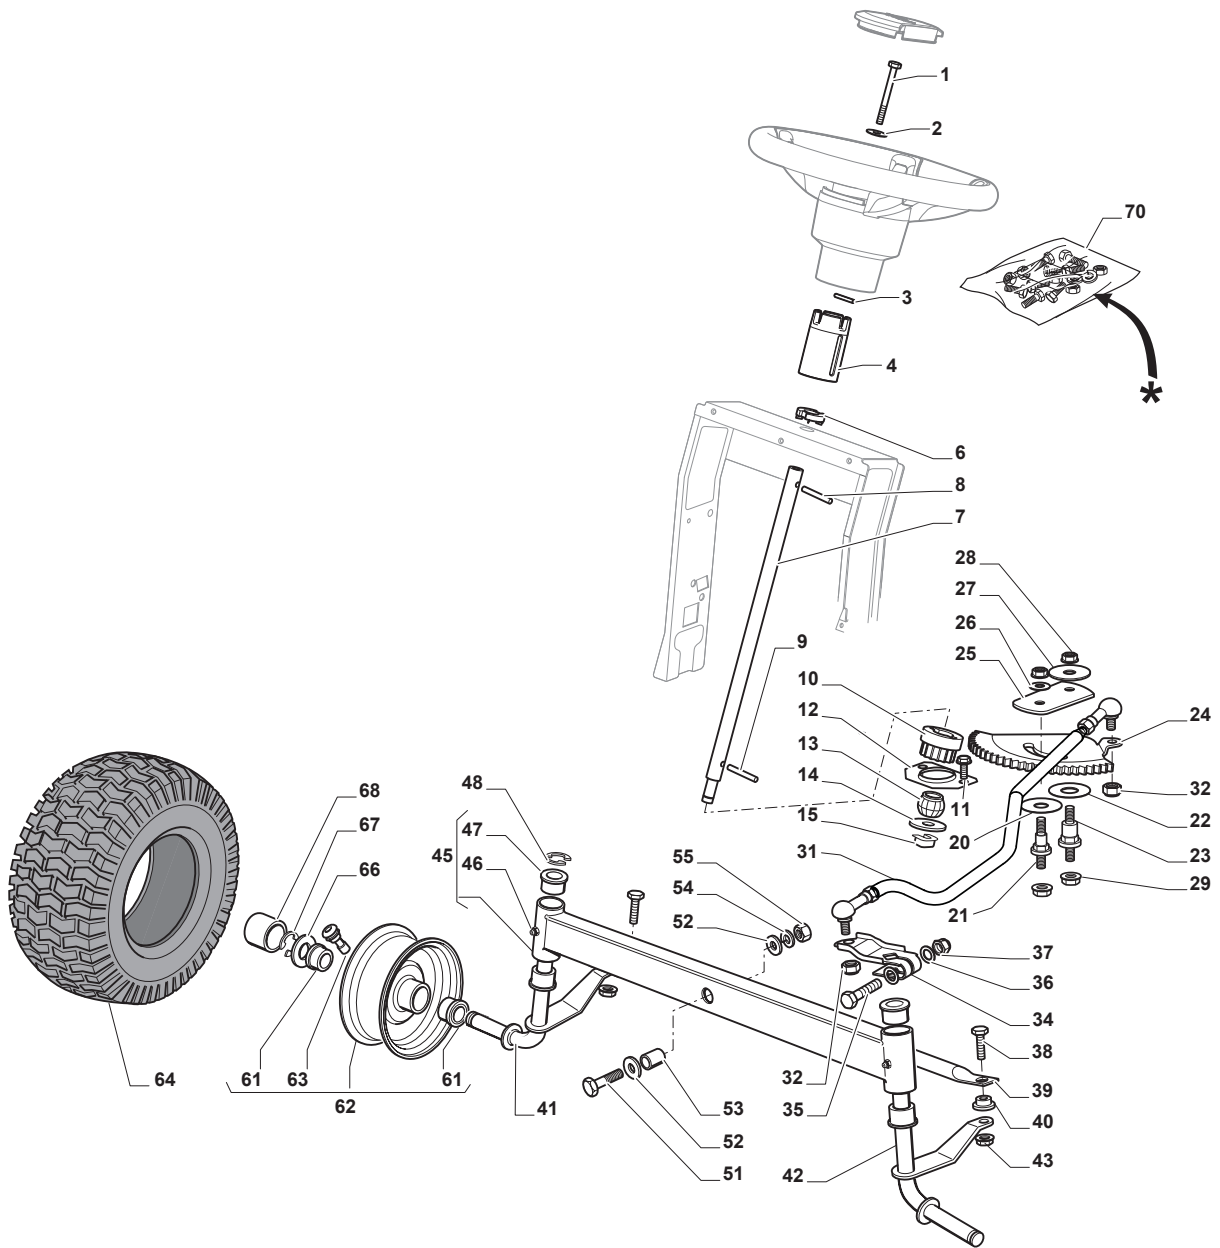

Fig.	Q.ty	Part No	Description	Notes
1	1	112692050/0	Screw	
2	1	112540260/0	Grower	
3	1	112523070/0	Washer	
4	1	382785266/0	Support	
6	1	325038008/0	Bushing	
7	1	125520007/0	Steering Column	
8	1	112620300/0	Spring	
9	1	112622650/0	Dowel pin	
10	1	125570003/0	Pinion	
11	2	127943051/0	Screw	
12	1	325785213/1	Support	
13	1	325743000/0	Joint	
14	1	112521370/0	Washer	
15	1	112436030/0	Plate	
20	1	322672151/0	Antifriction Washer	
21	1	125510104/0	Pin	
22	1	125670023/0	Washer	
23	1	125510109/0	Pin	
24	1	325735519/0	Steering Sector	
25	1	325547233/0	Plate	
26	1	112369500/0	Elastic Washer	
27	1	122160400/0	Elastic Disc	
28	2	112155010/0	Nut	
29	2	112155010/0	Nut	
31	1	382000665/1	Steering Rod	
32	2	112156602/0	Nut	
34	1	325318243/0	Lever	
35	1	112692390/0	Screw	
36	2	112521360/0	Washer	
37	1	112156602/0	Nut	
38	2	125510103/0	Pin	
39	1	325840029/0	Tie Rod	
40	2	325038007/0	Bushing	
41	1	382230369/0	Right Stub Axle	13 inch
41	1	382230373/0	Right Stub Axle	15 inch
42	1	382230371/0	Left Stub Axle	13 inch
42	1	382230375/0	Left Stub Axle	15 inch
43	2	112155000/0	Nut	
45	1	382034030/0	Equalizer With Bush And Lubricator	
46	2	112379511/0	Grease Dispenser	
47	4	125034002/1	Bushing	
48	1	112001010/0	Benzing Ring	
51	1	112692695/0	Screw	
52	2	112523100/0	Washer	
53	1	125160016/0	Spacer	
54	1	112587100/0	Grower	
55	1	112295300/0	Nut	
61	4	125122200/2	Bearing	
62	2	182000598/0	Rimm	
63	2	125950000/0	Valve	
64	2	125590014/0	Tyre	13 inch