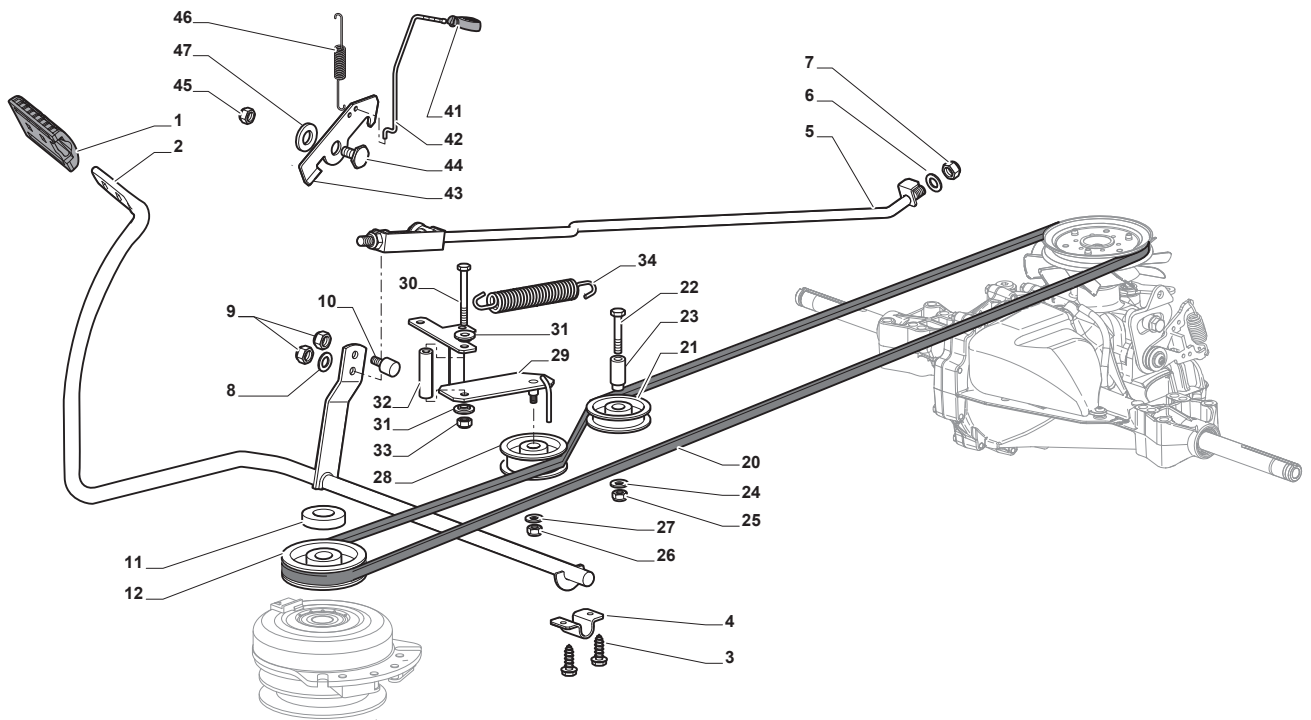

SDS 98 HYDRO

Ride-on SD98 - 108 Steering for B&S Engine with Oil Filter for STIGA
Models

Issue 19 - 2015

Fig.	Q.ty	Part No	Description	Notes
64	2	127590066/0	Tyre	15 inch
66	2	125670005/1	Washer	
67	2	112001010/0	Benzing Ring	
68	2	322110233/0	Hub Cover	Standard Black Cover
68	2	322110239/0	Hub Cover	Stiga Style Cover
70	1	382180124/0	Screw	

Fig.	Q.ty	Part No	Description	Notes
44	1	122524970/3	Pin	
1	1	325110409/0	Clamp Cover	
2	1	382000641/0	Pedal	
3	4	112735599/0	Screw	
4	2	325547231/0	Plate	
5	1	382000576/0	Rod	
6	1	112521360/0	Washer	
7	1	112156602/0	Nut	
8	1	325670011/0	Antifriction Washer	
9	2	112155000/0	Nut	
10	1	125510116/0	Pin	
11	1	125160021/0	Spacer	
12	1	125601577/0	Pulley	
20	1	135062003/0	Belt	
21	1	325601599/0	Pulley	
22	1	112691400/0	Screw	
23	1	125160083/0	Spacer	
24	1	112523060/0	Washer	
25	1	112155000/0	Nut	
26	1	112155000/0	Nut	
27	1	112523060/0	Washer	
28	1	125601554/0	Pulley	
29	1	382318245/0	Lever	
30	1	112691600/0	Screw	
31	2	125038002/1	Bushing	
32	1	125160027/0	Spacer	
33	1	112155000/0	Nut	
34	1	125430262/0	Spring	
41	1	125394509/1	Knob	
42	1	125033113/0	Rod	
43	1	325253011/1	Hook	
44	1	122524970/2	Fulcrum Pin	
45	1	112155000/0	Nut	
46	1	125430213/0	Spring	
47	1	112523060/0	Washer	