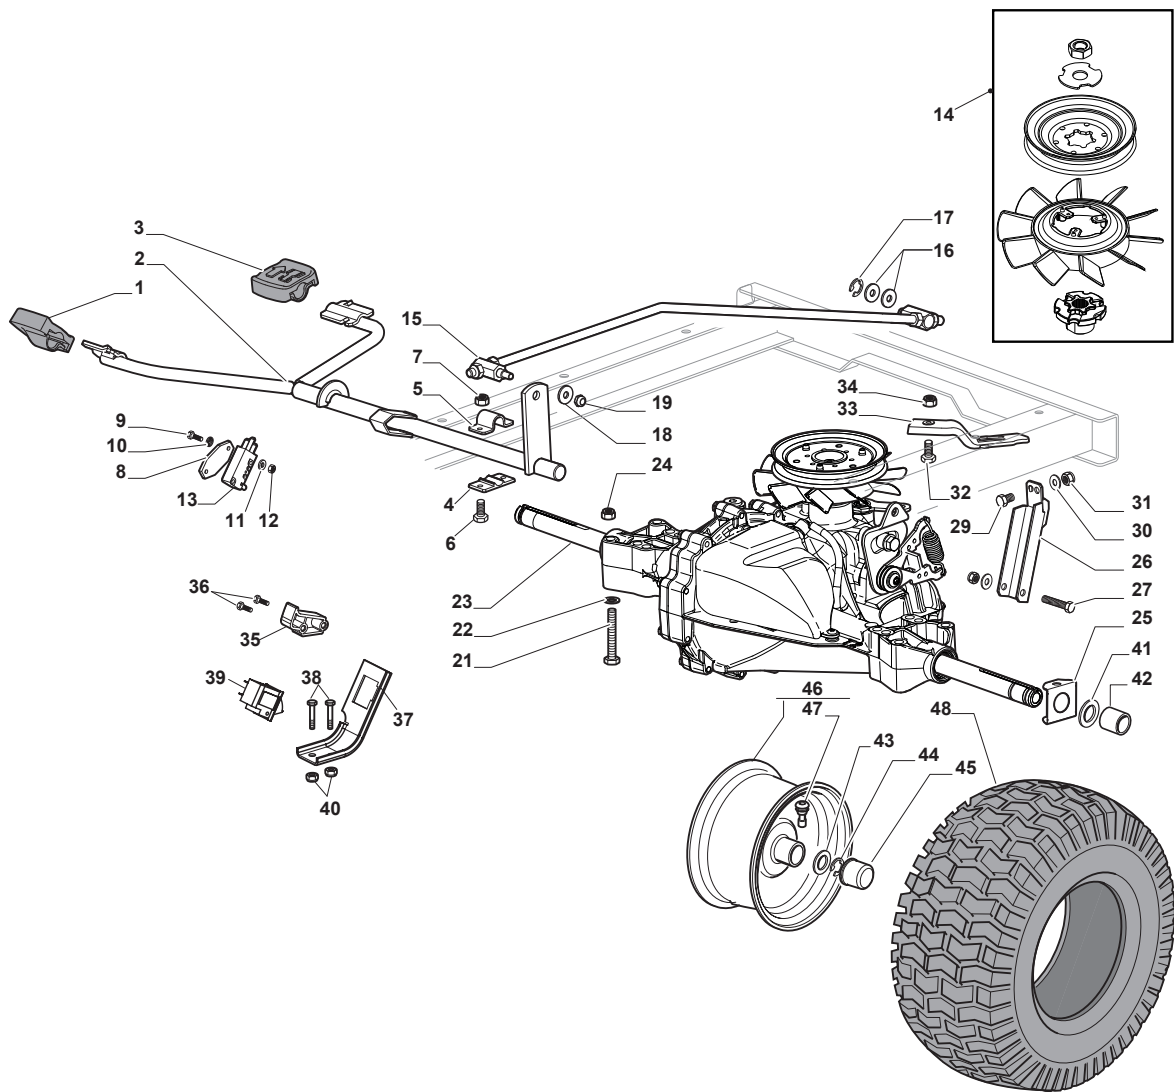

Fig.	Q.ty	Part No	Description	Notes
44	1	122524970/3	Pin	
1	1	325110409/0	Clamp Cover	
2	1	382000641/0	Pedal	
3	4	112735599/0	Screw	
4	2	325547231/0	Plate	
5	1	382000576/0	Rod	
6	1	112521360/0	Washer	
7	1	112156602/0	Nut	
8	1	325670011/0	Antifriction Washer	
9	2	112155000/0	Nut	
10	1	125510116/0	Pin	
11	1	125160021/0	Spacer	
12	1	125601577/0	Pulley	
20	1	135062003/0	Belt	
21	1	325601599/0	Pulley	
22	1	112691400/0	Screw	
23	1	125160083/0	Spacer	
24	1	112523060/0	Washer	
25	1	112155000/0	Nut	
26	1	112155000/0	Nut	
27	1	112523060/0	Washer	
28	1	125601554/0	Pulley	
29	1	382318245/0	Lever	
30	1	112691600/0	Screw	
31	2	125038002/1	Bushing	
32	1	125160027/0	Spacer	
33	1	112155000/0	Nut	
34	1	125430262/0	Spring	
41	1	125394509/1	Knob	
42	1	125033113/0	Rod	
43	1	325253011/1	Hook	
44	1	122524970/2	Fulcrum Pin	
45	1	112155000/0	Nut	
46	1	125430213/0	Spring	
47	1	112523060/0	Washer	

Fig.	Q.ty	Part No	Description	Notes
1	1	325394533/0	Knob	
2	1	382318229/0	Lever	
3	1	382318231/0	Axle	
4	1	112674700/0	Screw	
5	1	125430261/0	Spring	
6	1	112154510/0	Nut	
7	2	325038006/0	Bushing	
8	1	325785297/0	Support	
9	2	125943009/0	Screw	
10	1	325735515/0	Steering Sector	
11	2	125943009/0	Screw	
12	1	112793701/0	Screw	
13	1	125040636/0	Bushing	
14	1	125601579/0	Pulley	
15	1	382004620/0	Wire	
16	1	112523060/0	Washer	
17	1	112293201/0	Nut	
21	1	382318239/0	Axle	
22	4	112735599/0	Screw	
23	2	325547231/0	Plate	
24	1	112155000/0	Nut	
26	2	325670011/0	Antifriction Washer	
27	1	382000569/1	Connecting Rod	
28	1	112521350/0	Washer	
29	1	382318237/0	Axle	
30	1	112604899/0	Crown Fastener	
31	1	325547231/0	Plate	
32	2	112735599/0	Screw	
34	3	325670008/1	Washer	
35	3	125510107/1	Pin	
36	3	112156602/0	Nut	
37	3	112295200/0	Nut	
38	3	125840012/0	Tie Rod	
39	3	112523060/0	Washer	
41	3	124487998/0	Cotter Pin	
43	3	112156602/0	Nut	
44	6	325670008/1	Washer	