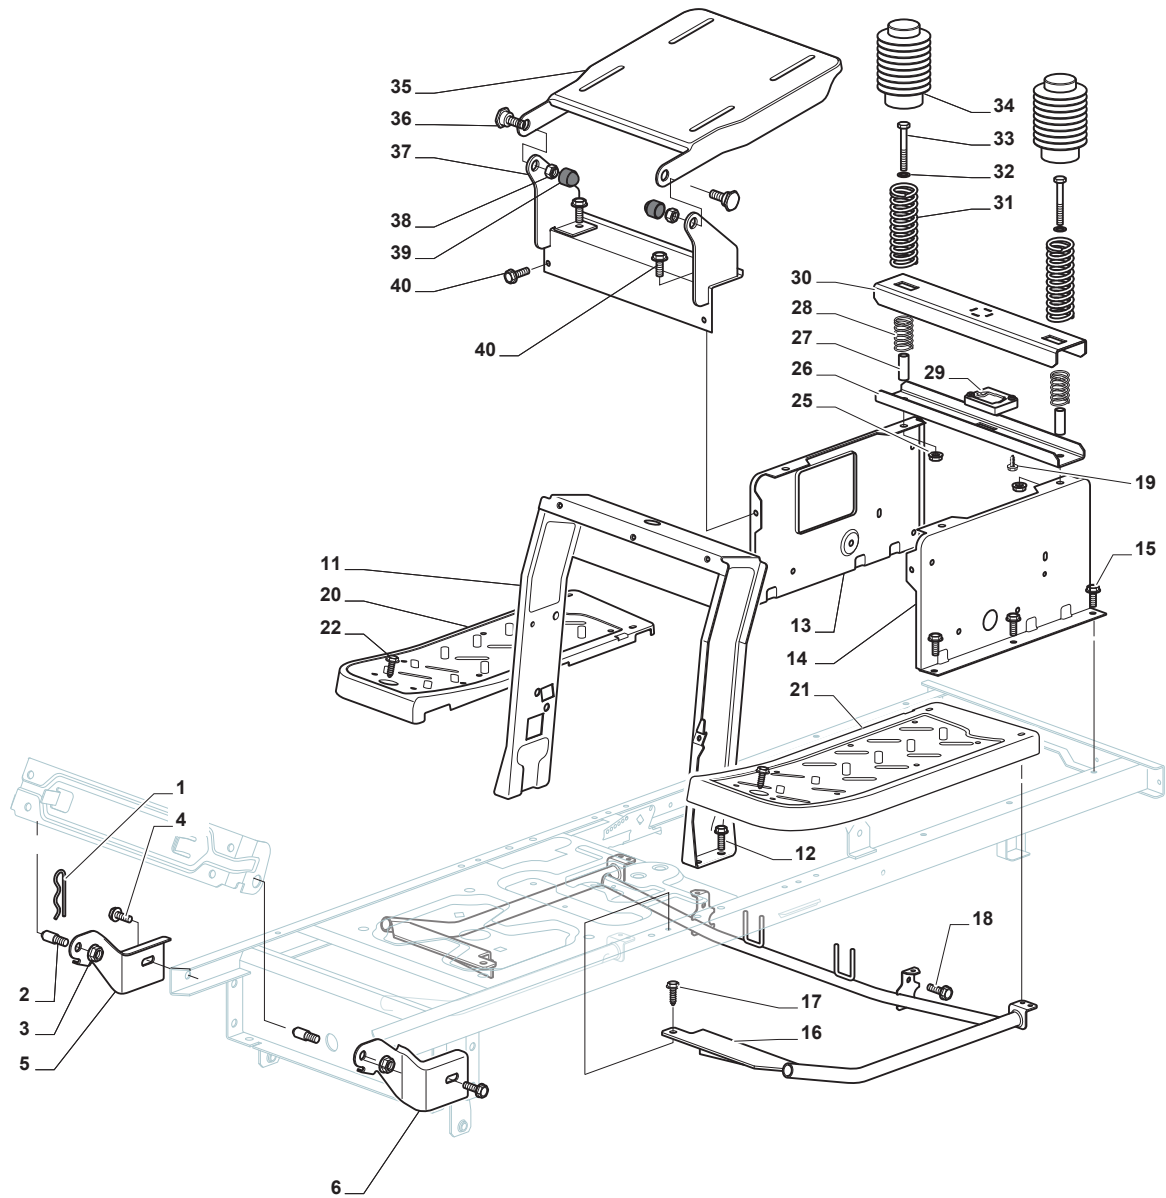

THIS INFORMATION IS NOT INTENDED FOR SALE OR RESALE, AND THIS NOTICE MUST REMAIN ON ALL COPIES.

Fig.	Q.ty	Part No	Description	Notes
36	2	122524970/3	Pin	
1	1	124487998/0	Cotter Pin	
2	2	125510079/1	Pin	
3	2	112155000/0	Nut	
4	2	112735599/0	Screw	
5	1	325547225/0	Right Plate	
6	1	325547227/0	Left Plate	
11	1	382785169/1	Steering Column Support	
12	4	125943009/0	Screw	
13	1	325785331/1	Right Seat Support	
14	1	325785333/1	Left Seat Support	
15	6	125943009/0	Screw	
16	1	382785179/0	Footboard Support	
17	2	125943009/0	Screw	
18	2	125943009/0	Screw	
19	2	112728686/0	Screw	
20	1	325500041/1	Right Footboard	
21	1	325500043/1	Left Footboard	
22	2	112735599/0	Screw	
25	2	112293201/0	Nut	
26	1	325820109/0	Seat Support	
26	1	325820109/1	Seat Support	
27	2	125160048/0	Spacer	
28	2	125430263/0	Spring	
29	1	325785379/1	Support	
30	1	325820111/1	Switch Comand Cross	
31	2	125430264/0	Spring	
32	2	112521350/0	Washer	
33	2	112691400/0	Screw	
34	2	325122002/0	Hood	
35	1	382547061/0	Plate	
37	1	382820151/0	Seat Support	
38	2	112155010/0	Nut	
39	2	118203854/0	Screw	
40	4	125943009/0	Screw	