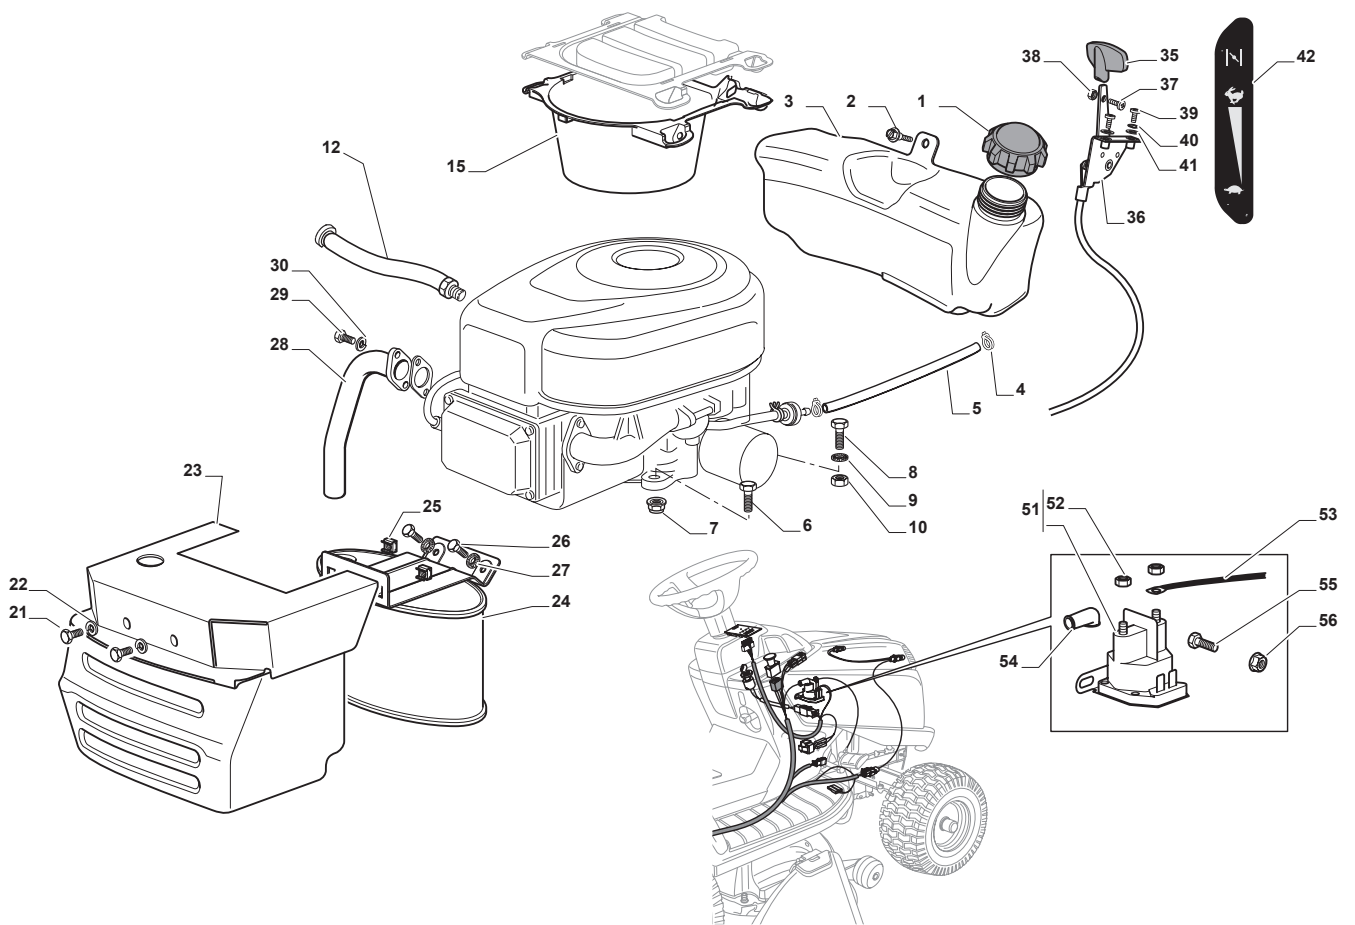

Fig.	Q.ty	Part No	Description	Notes
6	1	118562996/0	Shut out valve	
1	1	125795001/1	Cap	
2	4	125943010/0	Screw	
3	1	325735126/0	Fuel Tank	
4	4	118375051/1	Fair Led	
5	1	325869057/0	Connecting Tube	
11	3	112735108/1	Screw	
12	1	1134-5827-01	Oil Drain Assy	
15	1	325108044/1	Conveyor	
21	2	112792611/0	Screw	
22	2	112540260/0	Grower	
23	1	382598047/0	Muffler Protection	
24	1	182750010/0	Muffler	
25	2	112360425/0	Nut	
26	2	112792611/0	Screw	
27	2	112540260/0	Grower	
28	1	118738224/0	Exhaust Conn. Tube	
29	2	112737450/0	Screw	
30	2	112540260/0	Grower	
31	1	112691115/0	Screw	
32	3	112154210/0	Nut	
35	1	325394531/0	Knob	
36	1	182000216/0	Accelerator	
37	1	112726389/0	Screw	
38	1	112290800/0	Nut	
39	2	112726389/0	Screw	
40	2	112540020/0	Washer	
41	2	112521310/0	Washer	
42	1	114363697/0	Label	
51	1	118736111/0	Starter Relay	
52	2	112360352/0	Nut	
53	1	125065002/0	Cable	
54	1	118564864/1	Protection	
55	1	112790781/0	Screw	
56	2	112154510/0	Nut	