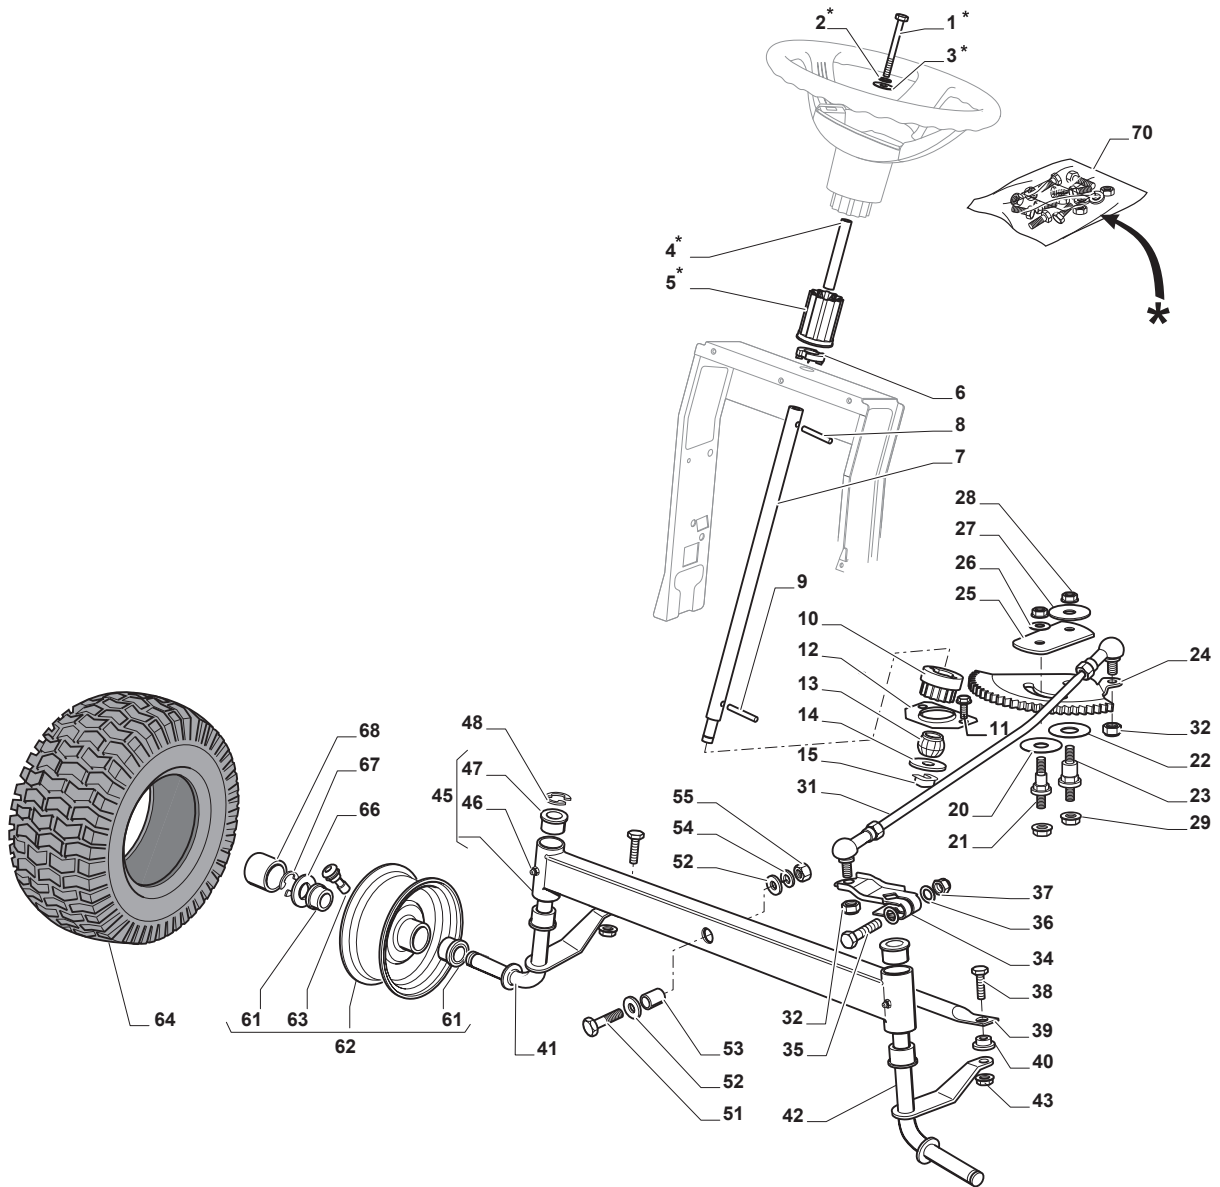

Fig.	Q.ty	Part No	Description	Notes
1	1	112692050/0	Screw	
2	1	112540260/0	Grower	
3	1	112523070/0	Washer	
4	1	125160047/0	Spacer	
5	1	325785318/0	Support	
6	1	325038008/0	Bushing	
7	1	125520007/0	Steering Column	
8	1	112620300/0	Spring	
9	1	112622650/0	Dowel pin	
10	1	125570003/0	Pinion	
11	2	127943051/0	Screw	
12	1	325785213/1	Support	
13	1	325743000/0	Joint	
14	1	112521370/0	Washer	
15	1	112436030/0	Plate	
20	1	322672151/0	Antifriction Washer	
21	1	125510104/0	Pin	
22	1	125670023/0	Washer	
23	1	125510109/0	Pin	
24	1	325735519/0	Steering Sector	
25	1	325547233/0	Plate	
26	1	112369500/0	Elastic Washer	
27	1	122160400/0	Elastic Disc	
28	2	112155010/0	Nut	
29	2	112154210/0	Nut	
31	1	382000566/1	Steering Rod	
32	2	112156602/0	Nut	
34	1	325318243/0	Lever	
35	1	112692390/0	Screw	
36	2	112521360/0	Washer	
37	1	112156602/0	Nut	
38	2	125510103/0	Pin	
39	1	325840029/0	Tie Rod	
40	2	325038007/0	Bushing	
41	1	382230369/0	Right Stub Axle	13 inch
41	1	382230373/0	Right Stub Axle	15 inch
42	1	382230371/0	Left Stub Axle	13 inch
42	1	382230375/0	Left Stub Axle	15 inch
43	2	112155000/0	Nut	
45	1	382034030/0	Equalizer With Bush And Lubricator	
46	2	112379511/0	Grease Dispenser	
47	4	125034002/1	Bushing	
48	1	112001010/0	Benzing Ring	
51	1	112692695/0	Screw	
52	2	112523100/0	Washer	
53	1	125160016/0	Spacer	
54	1	112587100/0	Grower	
55	1	112295300/0	Nut	
61	4	125122200/2	Bearing	
62	2	182000598/0	Rimm	
63	2	125950000/0	Valve	