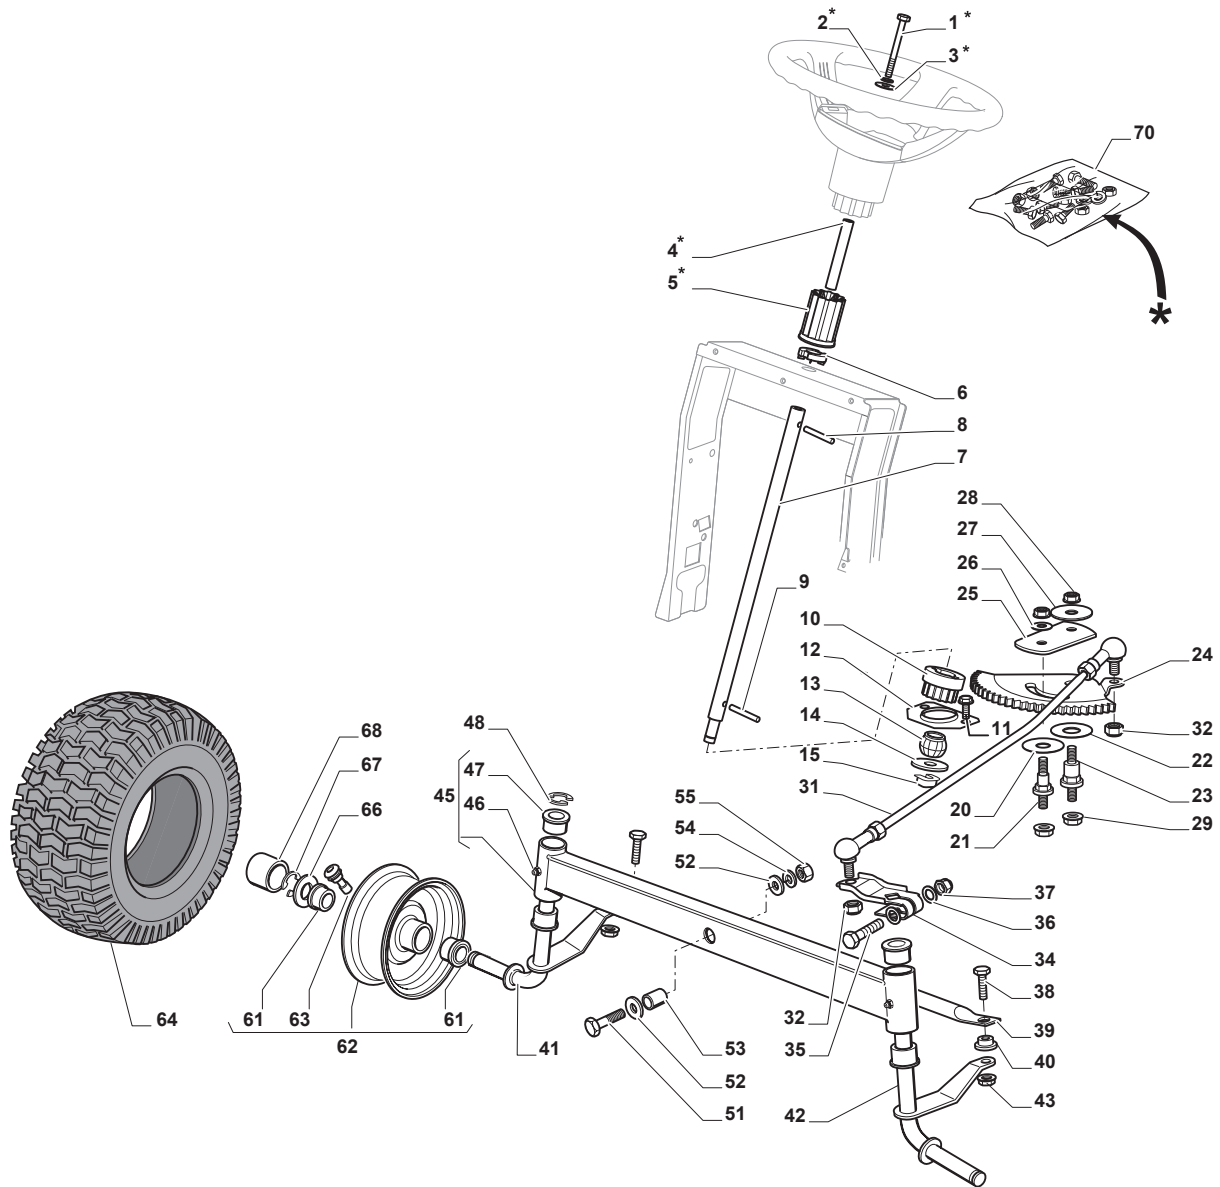

Fig.	Q.ty	Part No	Description	Notes
1	1	325076914/0	Hood, Front	Grey
1	1	325110463/0	Grey Central Cover	Grey - NCS8000N
1	1	325076922/0	Hood, Front	Black
2	1	325410903/0	Right Grill	
3	1	325410904/0	Left Grill	
4	1	325785365/0	Engine Hood Support	
5	4	112735403/0	Screw	
6	1	325263302/1	Air Intake Grill	
7	4	112728692/0	Screw	
8	1	325076912/0	Engine Hood Yellow	Yellow
8	1	325076913/0	Engine Hood Black	Black
8	1	325076939/0	Engine Hood Green	Green
9	2	114365477/0	Label	
11	1	325785298/0	Dashboard Support	
12	4	125943010/0	Screw	
13	2	325270325/0	Guide	
14	2	112735599/0	Screw	
15	3	112735406/0	Screw	
16	3	112523040/0	Washer	
17	1	325120259/0	Dashboard	
18	2	125943010/0	Screw	
19	2	325260003/0	Grommet	
21	1	325120203/0	Cover	
22	1	325605003/0	Button	
23	1	325256250/0	Screwed Ring	
25	1	325110396/1	Central Cover, Yellow	Yellow
25	1	325110397/1	Cover, Black	Black
25	1	325110448/0	Cover, Green	Green
26	1	125943010/0	Screw	
33	4	112735406/0	Screw	
34	1	325110399/0	Yellow Wheels Cover	Yellow
34	1	325110400/0	Black Wheels Cover	Black
34	1	325110445/0	Green Wheels Cover	Green
35	1	112437506/0	Plate	
36	2	125943010/0	Screw	
37	2	112735406/0	Screw	
38	2	112523040/0	Washer	
39	1	325547208/2	Plate	
40	2	125943010/0	Screw	
42	1	325110384/0	Right Footboard Cover	
43	1	325110385/0	Left Footboard Cover	
56	1	325207190/0	Cover	
57	4	112523050/0	Washer	
58	2	112735403/0	Screw	