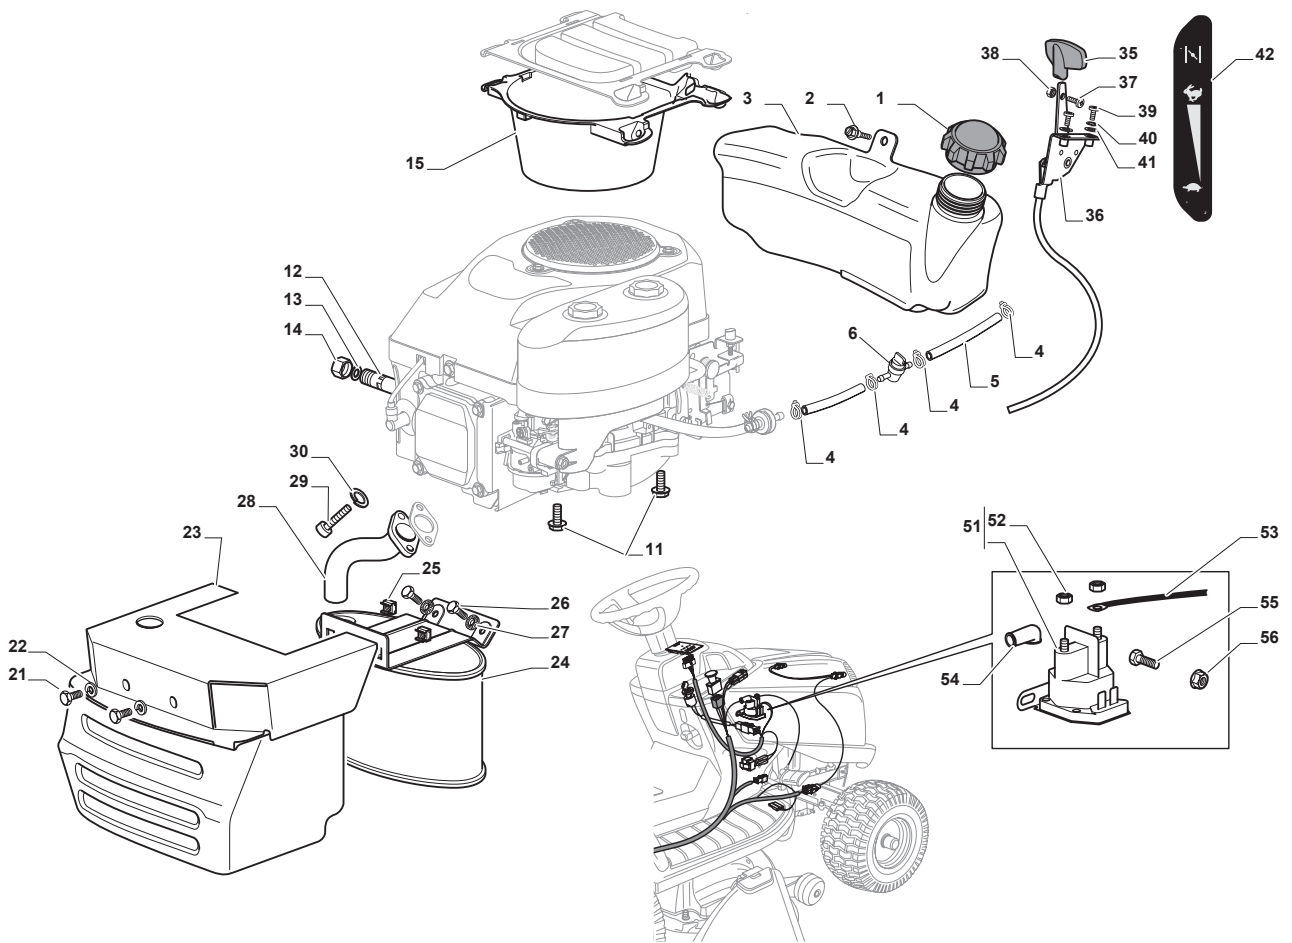

Fig.	Q.ty	Part No	Description	Notes
1	1	325600077/2	Exit Protection	
2	1	125510073/0	Fulcrum Pin	
3	1	125430242/1	Spring	
4	1	112141418/0	Cotter Pin	
11	1	325600078/0	Right Belt Protection Carter	
12	4	125943006/0	Screw	
13	1	325600079/0	Left Belt Protection	
15	1	325600084/0	Guard	only 98cm
16	1	325060154/0	Case	
17	1	325600082/0	Guard	
18	4	125943011/0	Screw	
19	1	325060155/0	Case	
20	1	325600083/0	Guard	
21	2	127943051/0	Screw	
22	2	112437506/0	Plate	

Fig.	Q.ty	Part No	Description	Notes
6	1	118562996/0	Shut out valve	
1	1	125795001/1	Cap	
2	4	125943006/0	Screw	
3	1	325735126/0	Fuel Tank	
4	4	118375051/1	Fair Led	
5	1	325869057/0	Connecting Tube	
11	4	112735108/1	Screw	
12	1	127598060/0	Oil Discharge Extension	
13	1	118401001/1	Oil Seal	
14	1	118737849/0	Plug	
15	1	325108044/1	Conveyor	
21	2	112792611/0	Screw	
22	2	112540260/0	Grower	
23	1	382598045/0	Muffler Protection	
24	1	182750010/0	Muffler	
25	2	112360425/0	Nut	
26	2	112792611/0	Screw	
27	2	112540260/0	Grower	
28	1	118738231/1	Exhaust Tube	
29	2	112737450/0	Screw	
30	2	112540260/0	Grower	
35	1	325394531/0	Knob	
36	1	182000215/0	Accelerator	
37	1	112726389/0	Screw	
38	1	112290800/0	Nut	
39	2	112726389/0	Screw	
40	2	112540020/0	Washer	
41	2	112521310/0	Washer	
42	1	114363697/0	Label	
51	1	118736111/0	Starter Relay	
52	2	112360352/0	Nut	
53	1	125065002/0	Cable	
54	1	118564864/1	Protection	
55	1	112790781/0	Screw	
56	2	112154510/0	Nut	