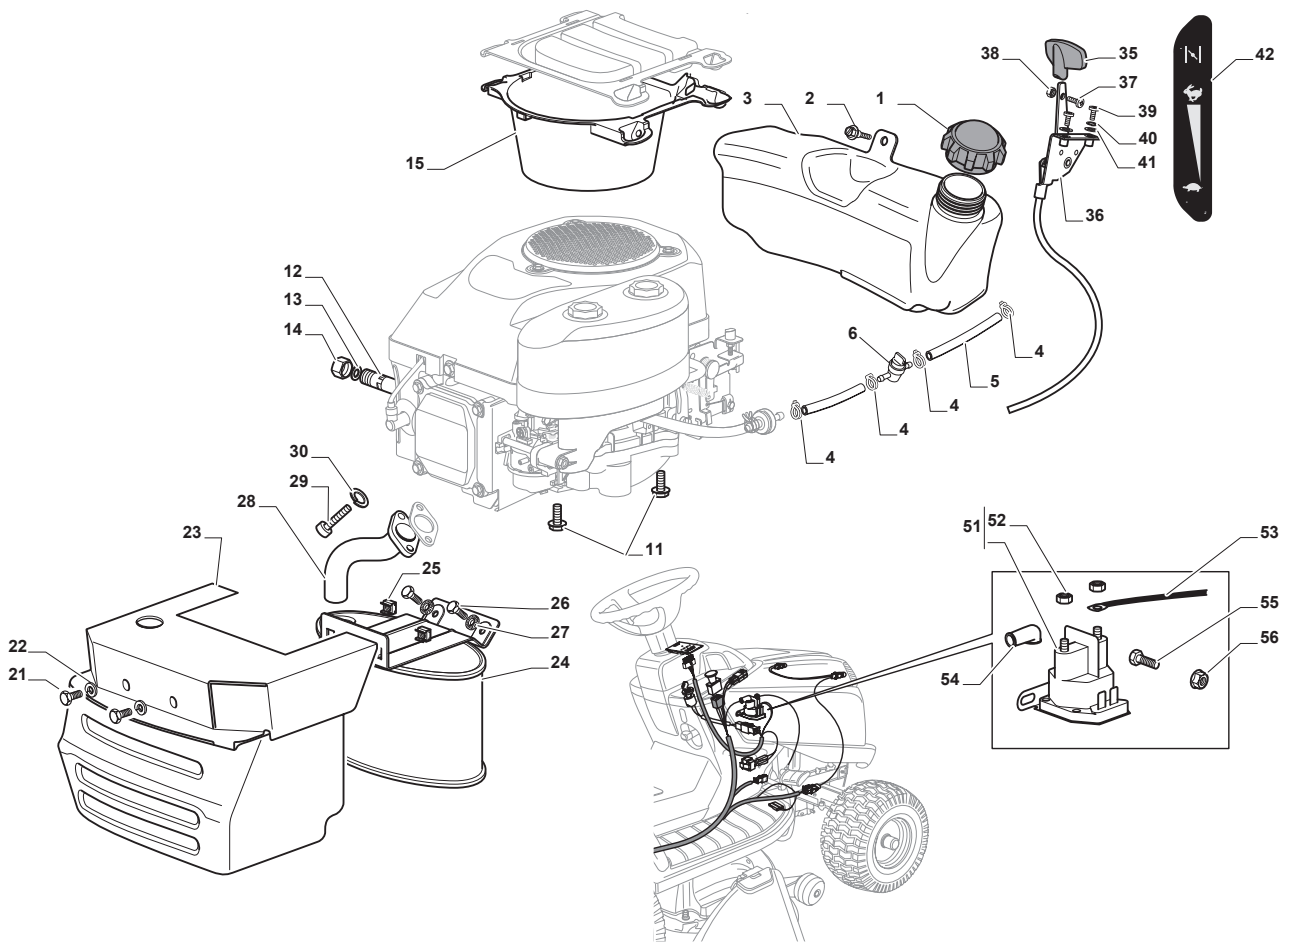

Fig.	Q.ty	Part No	Description	Notes
64	2	182004357/0	Right Blade Mulching	
65	2	125463200/0	Blade Hub	
66	2	112139100/0	Feather, Crankshaft Ø 22	

Fig.	Q.ty	Part No	Description	Notes
1	1	325600087/1	Exit Protection	
2	1	125510073/0	Fulcrum Pin	
3	1	125430242/1	Spring	
4	1	112141418/0	Cotter Pin	
11	1	325600088/0	Right Belt Protection Carter	
12	4	125943006/0	Screw	
13	1	325600089/0	Left Belt Protection	
16	1	325060154/0	Case	
17	1	325600082/0	Guard	
18	4	125943011/0	Screw	
19	1	325060155/0	Case	
20	1	325600083/0	Guard	
21	2	127943051/0	Screw	
22	2	112437506/0	Plate	

Fig.	Q.ty	Part No	Description	Notes
6	1	118562996/0	Shut out valve	
1	1	125795001/1	Cap	
2	4	125943006/0	Screw	
3	1	325735126/0	Fuel Tank	
4	4	118375051/1	Fair Led	
5	1	325869057/0	Connecting Tube	
11	4	112735108/1	Screw	
12	1	127598060/0	Oil Discharge Extension	
13	1	118401001/1	Oil Seal	
14	1	118737849/0	Plug	
15	1	325108044/1	Conveyor	
21	2	112792611/0	Screw	
22	2	112540260/0	Grower	
23	1	382598045/0	Muffler Protection	
24	1	182750010/0	Muffler	
25	2	112360425/0	Nut	
26	2	112792611/0	Screw	
27	2	112540260/0	Grower	
28	1	118738231/1	Exhaust Tube	
29	2	112737450/0	Screw	
30	2	112540260/0	Grower	
35	1	325394531/0	Knob	
36	1	182000215/0	Accelerator	
37	1	112726389/0	Screw	
38	1	112290800/0	Nut	
39	2	112726389/0	Screw	
40	2	112540020/0	Washer	
41	2	112521310/0	Washer	
42	1	114363697/0	Label	
51	1	118736111/0	Starter Relay	
52	2	112360352/0	Nut	
53	1	125065002/0	Cable	
54	1	118564864/1	Protection	
55	1	112790781/0	Screw	
56	2	112154510/0	Nut	