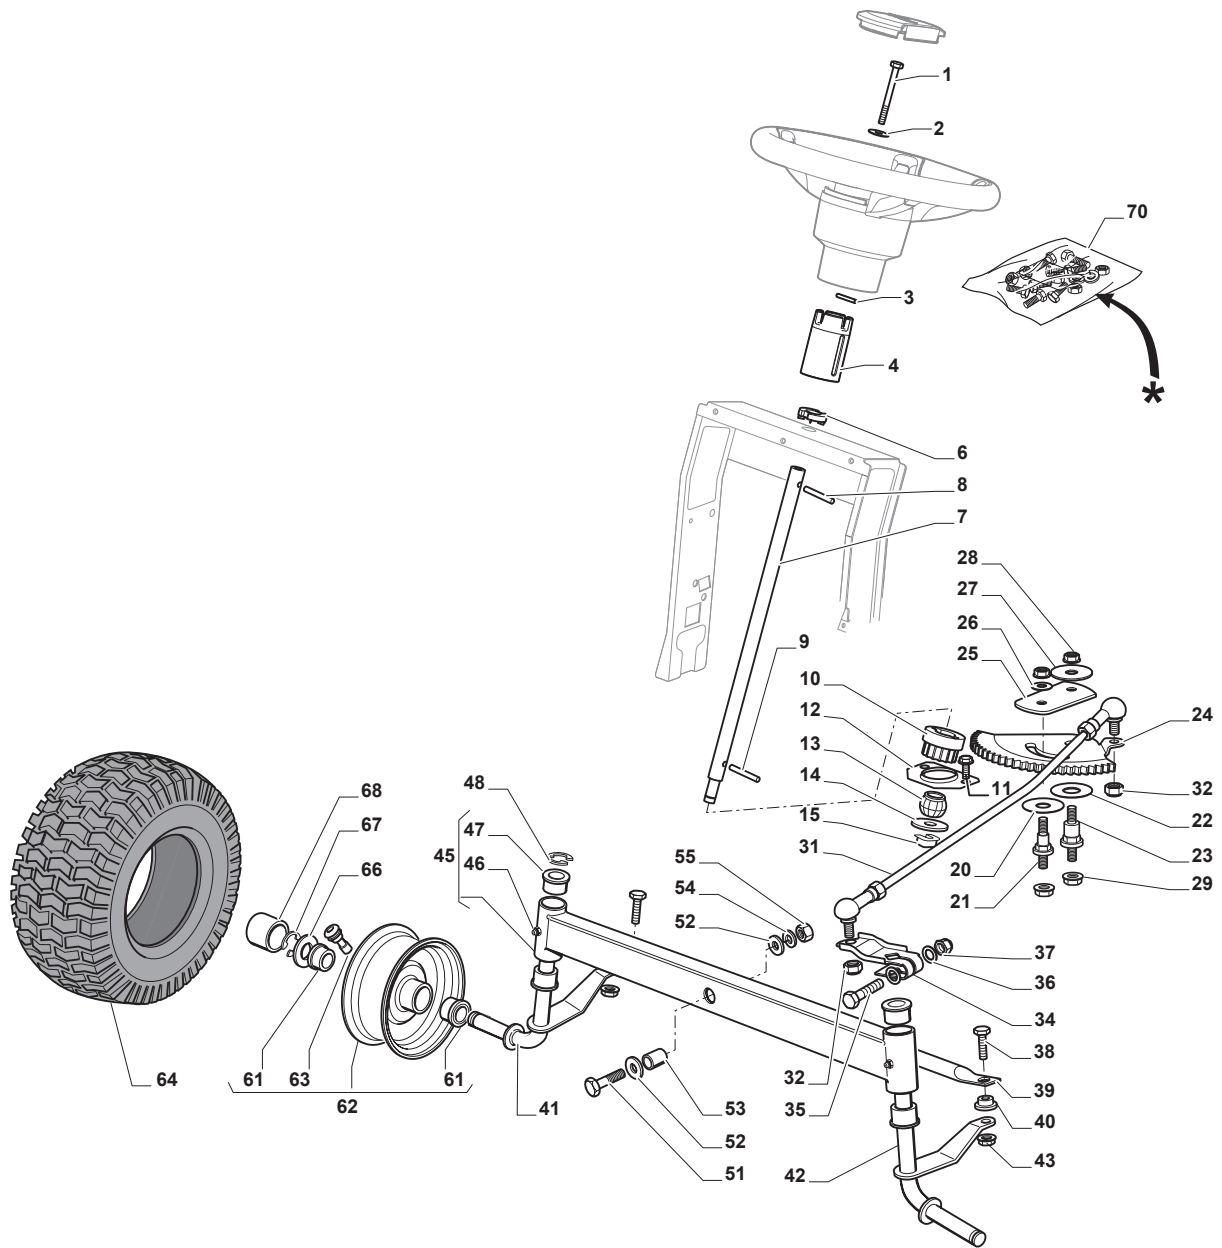

Fig.	Q.ty	Part No	Description	Notes
1	1	112692050/0	Screw	
2	1	112540260/0	Grower	
3	1	112523070/0	Washer	
4	1	382785266/0	Support	
6	1	325038008/0	Bushing	
7	1	125520007/0	Steering Column	
8	1	112620300/0	Spring	
9	1	112622650/0	Dowel pin	
10	1	125570003/0	Pinion	
11	2	127943051/0	Screw	
12	1	325785213/1	Support	
13	1	325743000/0	Joint	
14	1	112521370/0	Washer	
15	1	112436030/0	Plate	
20	1	322672151/0	Antifriction Washer	
21	1	125510104/0	Pin	
22	1	125670023/0	Washer	
23	1	125510109/0	Pin	
24	1	325735519/0	Steering Sector	
25	1	325547233/0	Plate	
26	1	112369500/0	Elastic Washer	
27	1	122160400/0	Elastic Disc	
28	2	112155010/0	Nut	
29	2	112155010/0	Nut	
31	1	382000566/2	Steering Rod	
32	2	112156602/0	Nut	
34	1	325318243/0	Lever	
35	1	112692390/0	Screw	
36	2	112521360/0	Washer	
37	1	112156602/0	Nut	
38	2	125510103/0	Pin	
39	1	325840029/0	Tie Rod	
40	2	325038007/0	Bushing	
41	1	382230369/0	Right Stub Axle	13 inch
41	1	382230373/0	Right Stub Axle	15 inch
42	1	382230371/0	Left Stub Axle	13 inch
42	1	382230375/0	Left Stub Axle	15 inch
43	2	112155000/0	Nut	
45	1	382034030/0	Equalizer With Bush And Lubricator	
46	2	112379511/0	Grease Dispenser	
47	4	125034002/1	Bushing	
48	1	112001010/0	Benzing Ring	
51	1	112692695/0	Screw	
52	2	112523100/0	Washer	
53	1	125160016/0	Spacer	
54	1	112587100/0	Grower	
55	1	112295300/0	Nut	
61	4	125122200/2	Bearing	
62	2	182000598/0	Rimm	
63	2	125950000/0	Valve	
64	2	125590014/0	Tyre	13 inch