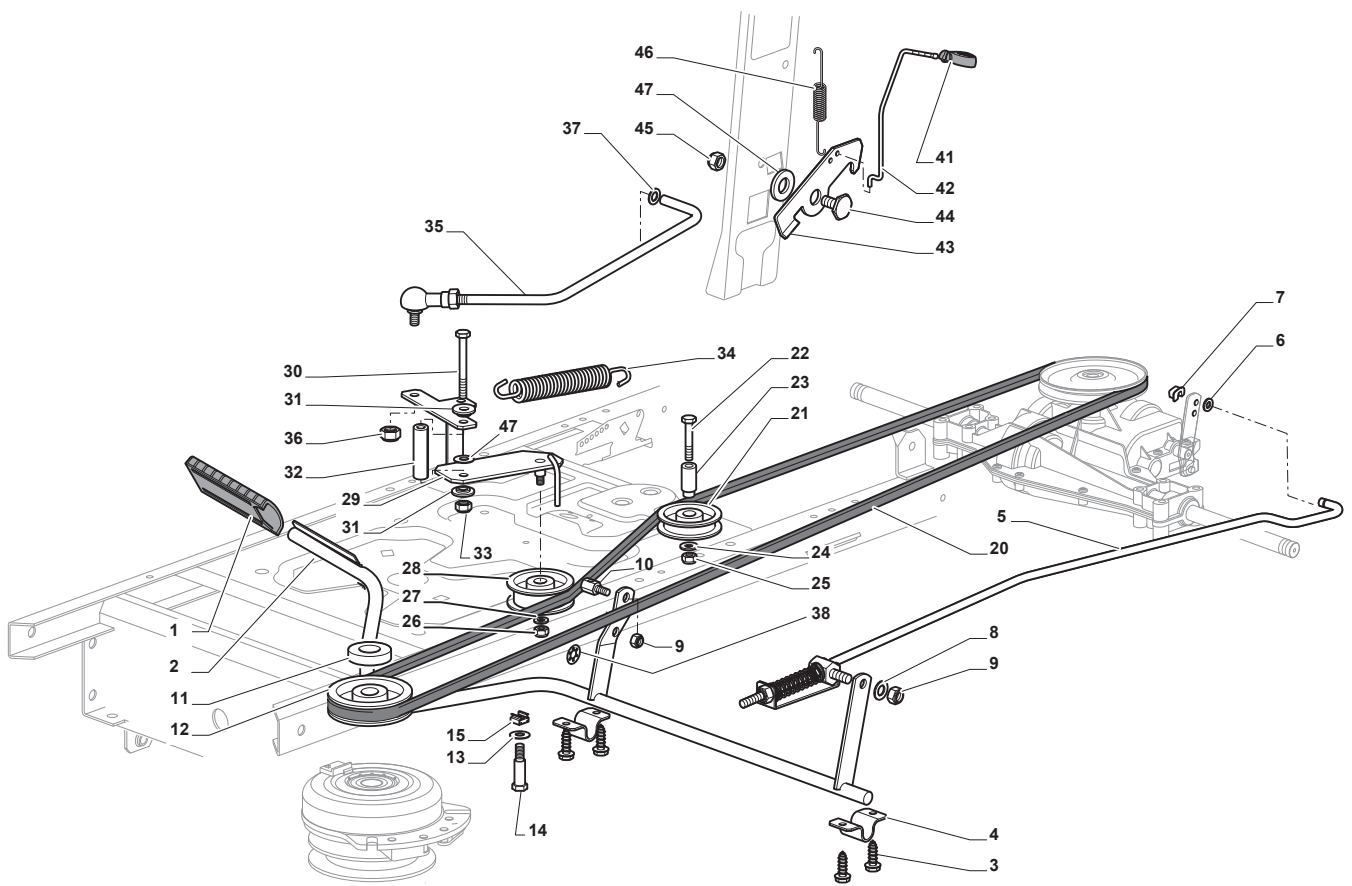

Ride-on SD98 - 108 Steering for B&S Engine with Oil Filter for STIGA Models

Issue 20 - 2015

Fig.	Q.ty	Part No	Description	Notes
64	2	127590066/0	Tyre	15 inch
66	2	125670005/1	Washer	
67	2	112001010/0	Benzing Ring	
68	2	322110233/0	Hub Cover	Standard Black Cover
68	2	322110239/0	Hub Cover	Stiga Style Cover
70	1	382180124/0	Screw	

Fig.	Q.ty	Part No	Description	Notes
1	1	325110391/0	Clamp Cover	
2	1	382500047/1	Pedal	
3	4	112735599/0	Screw	
4	2	325547231/0	Plate	
5	1	382000568/0	Rod	
6	1	112521350/0	Washer	
7	1	112436050/0	Plate	
8	1	325670011/0	Antifriction Washer	
9	1	112155000/0	Nut	
10	1	125510166/0		
11	1	125160021/0	Spacer	
12	1	125601567/0	Pulley	
13	2	112524010/0	Washer	
14	2	125580030/0	Belt Guide Peg	
15	2	112360425/0	Nut	
20	1	135062014/0	Belt	
21	1	325601599/0	Pulley	
22	1	112691400/0	Screw	
23	1	125160083/0	Spacer	
24	1	112523060/0	Washer	
25	1	112155000/0	Nut	
26	1	112155000/0	Nut	
27	1	112523060/0	Washer	
28	1	125601554/0	Pulley	
29	1	382318283/0	Lever	
30	1	112691600/0	Screw	
31	2	125038002/1	Bushing	
32	1	125160027/0	Spacer	
33	1	112155000/0	Nut	
34	1	125430262/0	Spring	
35	1	382820016/1	Tie Rod	
36	1	112293201/0	Nut	
37	1	124487997/0	Cotter Pin	
38	1	112604899/0	Crown Fastener	
41	1	125394509/1	Knob	
42	1	125033113/0	Rod	
43	1	325253011/1	Hook	
44	1	122524970/3	Pin	
45	1	112155000/0	Nut	
46	1	125430213/0	Spring	
47	1	112523060/0	Washer	