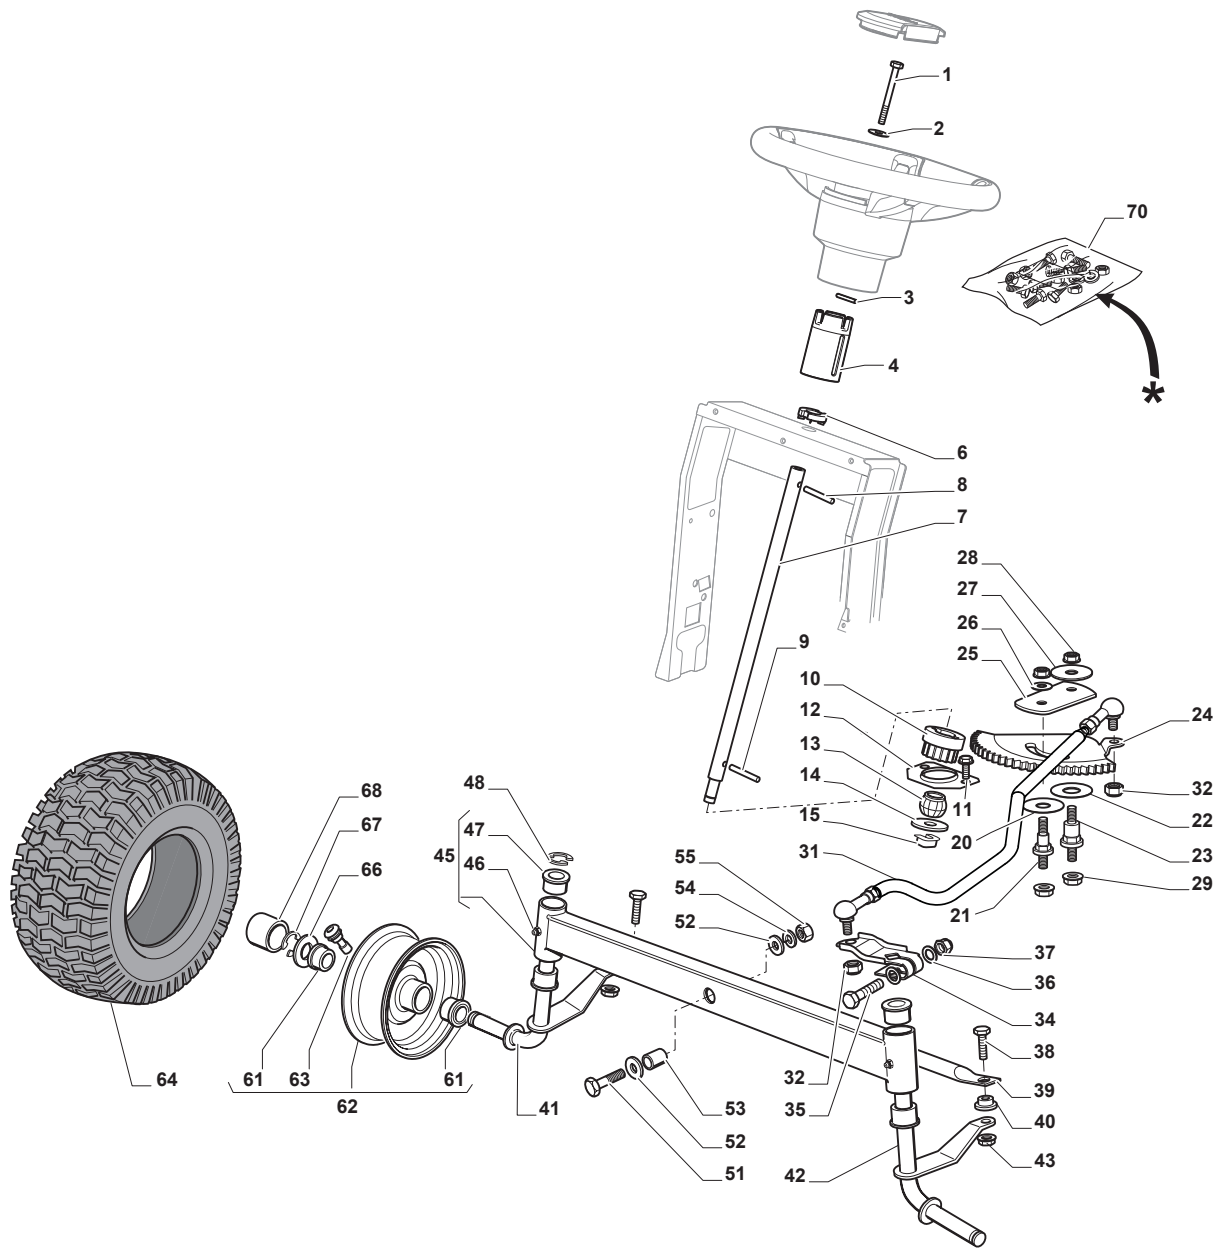

Ride-on SD98 - 108 Steering for B&S Engine with Oil Filter for STIGA Models

Issue 20 - 2015

Fig.	Q.ty	Part No	Description	Notes
1	1	112692050/0	Screw	
2	1	112540260/0	Grower	
3	1	112523070/0	Washer	
4	1	382785266/0	Support	
6	1	325038008/0	Bushing	
7	1	125520007/0	Steering Column	
8	1	112620300/0	Spring	
9	1	112622650/0	Dowel pin	
10	1	125570003/0	Pinion	
11	2	127943051/0	Screw	
12	1	325785213/1	Support	
13	1	325743000/0	Joint	
14	1	112521370/0	Washer	
15	1	112436030/0	Plate	
20	1	322672151/0	Antifriction Washer	
21	1	125510104/0	Pin	
22	1	125670023/0	Washer	
23	1	125510109/0	Pin	
24	1	325735519/0	Steering Sector	
25	1	325547233/0	Plate	
26	1	112369500/0	Elastic Washer	
27	1	122160400/0	Elastic Disc	
28	2	112155010/0	Nut	
29	2	112155010/0	Nut	
31	1	382000665/1	Steering Rod	
32	2	112156602/0	Nut	
34	1	325318243/0	Lever	
35	1	112692390/0	Screw	
36	2	112521360/0	Washer	
37	1	112156602/0	Nut	
38	2	125510103/0	Pin	
39	1	325840029/0	Tie Rod	
40	2	325038007/0	Bushing	
41	1	382230369/0	Right Stub Axle	13 inch
41	1	382230373/0	Right Stub Axle	15 inch
42	1	382230371/0	Left Stub Axle	13 inch
42	1	382230375/0	Left Stub Axle	15 inch
43	2	112155000/0	Nut	
45	1	382034030/0	Equalizer With Bush And Lubricator	
46	2	112379511/0	Grease Dispenser	
47	4	125034002/1	Bushing	
48	1	112001010/0	Benzing Ring	
51	1	112692695/0	Screw	
52	2	112523100/0	Washer	
53	1	125160016/0	Spacer	
54	1	112587100/0	Grower	
55	1	112295300/0	Nut	
61	4	125122200/2	Bearing	
62	2	182000598/0	Rimm	
63	2	125950000/0	Valve	
64	2	125590014/0	Tyre	13 inch