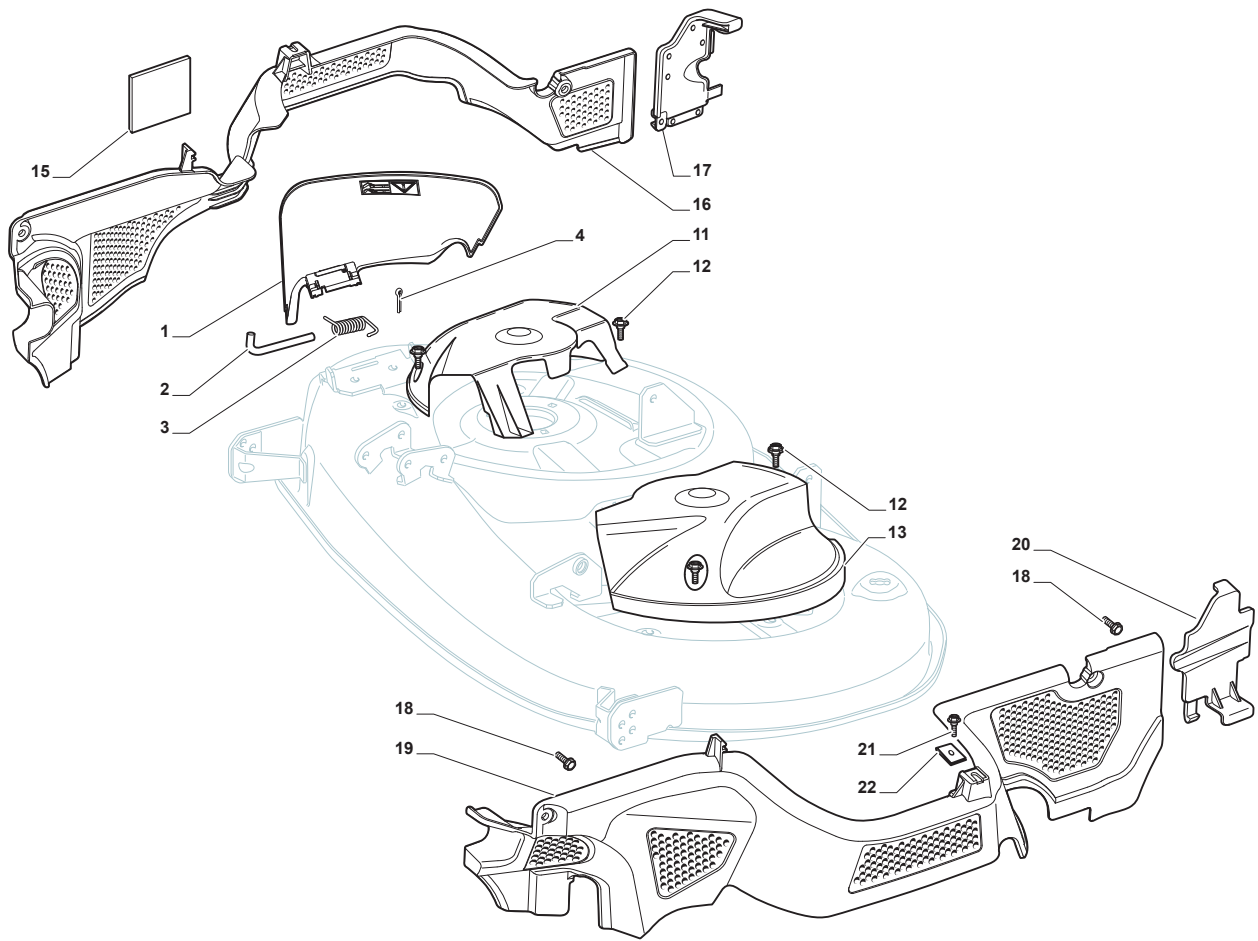

Fig.	Q.ty	Part No	Description	Notes
64	2	182004357/0	Right Blade Mulching	
65	2	125463200/0	Blade Hub	
66	2	112139100/0	Feather, Crankshaft Ø 22	

Fig.	Q.ty	Part No	Description	Notes
1	1	325600087/1	Exit Protection	
2	1	125510073/0	Fulcrum Pin	
3	1	125430242/1	Spring	
4	1	112141418/0	Cotter Pin	
11	1	325600088/0	Right Belt Protection Carter	
12	4	125943006/0	Screw	
13	1	325600089/0	Left Belt Protection	
16	1	325060154/0	Case	
17	1	325600082/0	Guard	
18	4	125943011/0	Screw	
19	1	325060155/0	Case	
20	1	325600083/0	Guard	
21	2	127943051/0	Screw	
22	2	112437506/0	Plate	