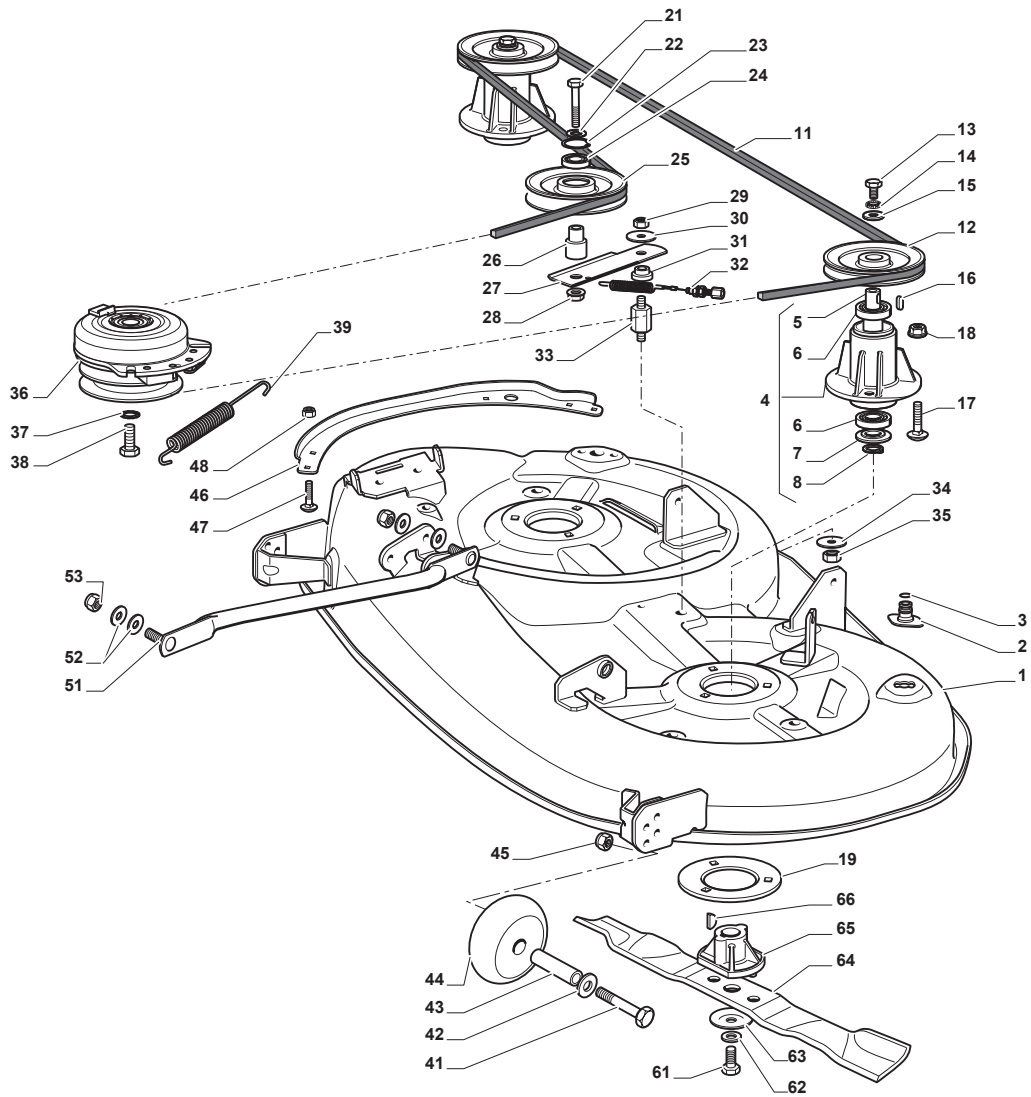

Fig.	Q.ty	Part No	Description	Notes
1	1	382565074/1		Grey
1	1	382565069/2	Cutting Plate Black	Black
2	2	325033086/0	Water Hose Connection	
3	2	119035000/0	Or Ring	
4	2	382207204/0	Flange Assy	
5	2	125020804/0	Shaft	
6	4	119216040/0	Bearing	
7	2	325160501/0	Dust Cover Disc	
8	2	112609260/0	Seeger	
11	1	135061506/0	Belt	
12	2	125601571/0	Pulley	
13	2	112793102/0	Screw	
14	2	112540260/0	Grower	
15	2	125670007/0	Washer	
16	2	112139480/0	Feather	
17	6	112818700/0	Screw	
18	6	112154210/0	Nut	
19	2	325160505/0	Disc	
21	1	112691800/0	Screw	
22	1	112524010/0	Washer	
23	1	112610800/0	Seeger	
24	1	119216041/0	Bearing	
25	1	125601586/0	Pulley	
26	1	125160056/0	Spacer	
27	1	325318255/0	Lever	
28	1	112293201/0	Nut	
29	1	112155020/0	Nut	
30	1	125670022/0	Washer	
31	1	125040635/0	Bushing	
32	1	382004619/0	Wire	
33	1	125160057/1	Spacer	
34	1	112523080/0	Washer	
35	1	112156602/0	Nut	
36	1	118399062/0	Electromagnetic Clutch	
37	1	112543000/0	Washer	
38	1	112737320/0	Screw	
39	1	125430277/0	Spring	
41	2	112692050/0	Screw	
42	2	112523060/0	Washer	
43	2	125510072/0	Pin	
44	2	182700001/0	Levelling Small Wheel	
45	2	112293201/0	Nut	
46	1	325547259/0	Stiffening	
47	5	112815205/0	Screw	
48	5	112154510/0	Nut	
51	2	382000565/0	Equalizer Rod	
52	8	325670008/1	Washer	
53	4	112156602/0	Nut	
61	2	112735694/0	Screw	
62	2	112523080/0	Washer	
63	2	122160400/0	Elastic Disc	

Fig.	Q.ty	Part No	Description	Notes
64	2	182004357/0	Right Blade Mulching	
65	2	125463200/0	Blade Hub	
66	2	112139100/0	Feather, Crankshaft Ø 22	

Fig.	Q.ty	Part No	Description	Notes
1	1	325600087/1	Exit Protection	
2	1	125510073/0	Fulcrum Pin	
3	1	125430242/1	Spring	
4	1	112141418/0	Cotter Pin	
11	1	325600088/0	Right Belt Protection Carter	
12	4	125943006/0	Screw	
13	1	325600089/0	Left Belt Protection	
16	1	325060154/0	Case	
17	1	325600082/0	Guard	
18	4	125943011/0	Screw	
19	1	325060155/0	Case	
20	1	325600083/0	Guard	
21	2	127943051/0	Screw	
22	2	112437506/0	Plate	