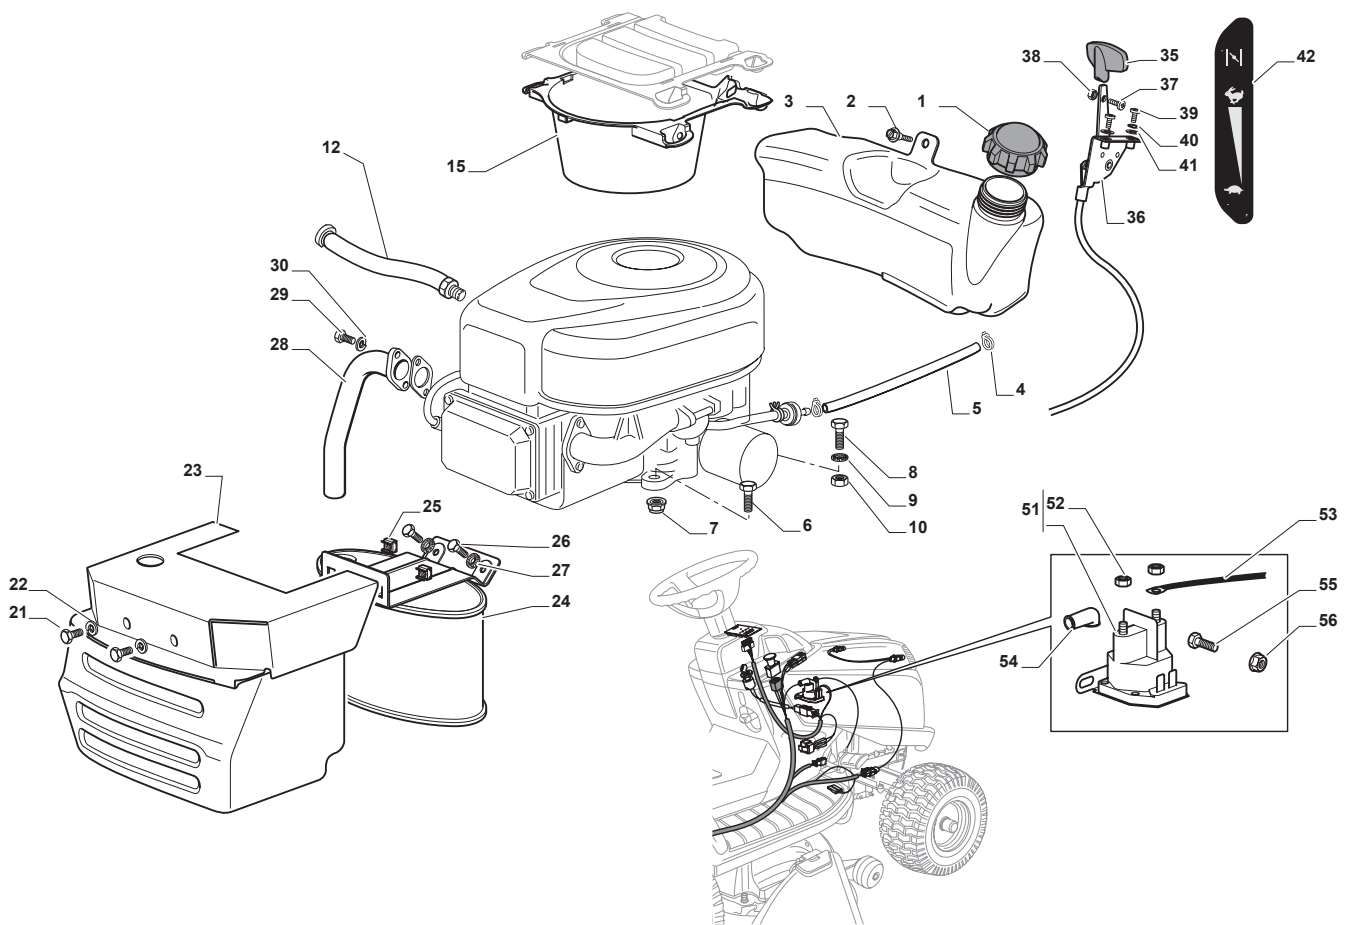

Fig.	Q.ty	Part No	Description	Notes
6	1	118562996/0	Shut out valve	
1	1	125795001/1	Cap	
2	4	125943010/0	Screw	
3	1	325735126/0	Fuel Tank	
4	4	118375051/1	Fair Led	
5	1	325869057/0	Connecting Tube	
11	3	112735108/1	Screw	
12	1	1134-5827-01	Oil Drain Assy	
15	1	325108044/1	Conveyor	
21	2	112792611/0	Screw	
22	2	112540260/0	Grower	
23	1	382598047/0	Muffler Protection	
24	1	182750010/0	Muffler	
25	2	112360425/0	Nut	
26	2	112792611/0	Screw	
27	2	112540260/0	Grower	
28	1	118738224/0	Exhaust Conn. Tube	
29	2	112737450/0	Screw	
30	2	112540260/0	Grower	
31	1	112691115/0	Screw	
32	3	112154210/0	Nut	
35	1	325394531/0	Knob	
36	1	182000216/0	Accelerator	
37	1	112726389/0	Screw	
38	1	112290800/0	Nut	
39	2	112726389/0	Screw	
40	2	112540020/0	Washer	
41	2	112521310/0	Washer	
42	1	114363697/0	Label	
51	1	118736111/0	Starter Relay	
52	2	112360352/0	Nut	
53	1	125065002/0	Cable	
54	1	118564864/1	Protection	
55	1	112790781/0	Screw	
56	2	112154510/0	Nut	