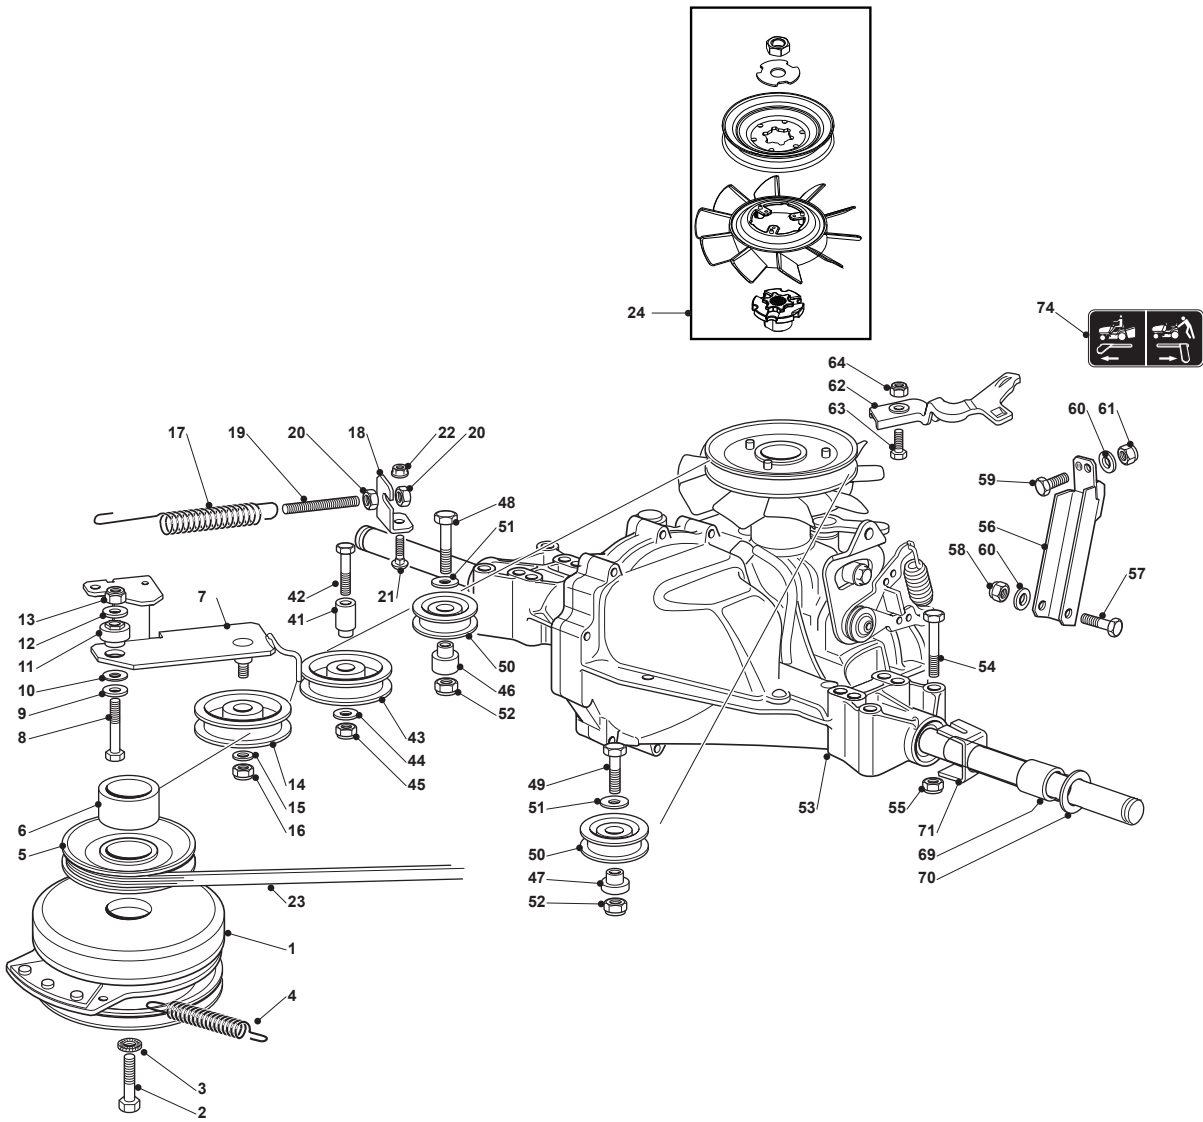

Fig.	Quantity	Part No	Description	Notes
1	1	118399062/0	Electromagnetic Clutch	
2	1	112737320/0	Screw	
3	1	112543000/0	Washer	
4	1	122430216/1	Spring	
5	1	125601577/0	Pulley	
6	1	125160021/0	Spacer	
7	1	382318217/0	Lever	
8	1	112691115/0	Screw	
9	1	112523060/0	Washer	
10	1	327670055/0	Antifriction Washer	
11	1	125510087/0	Pin	
12	1	112523060/0	Washer	
13	1	112155000/0	Nut	
14	1	125601554/0	Pulley	
15	1	112523060/0	Washer	
16	1	112155000/0	Nut	
17	1	125430260/0	Spring	
18	1	325755049/0	Bracket	
19	1	125840005/0	Tie Rod	
20	2	112293200/0	Nut	
21	1	112818690/0	Screw	
22	1	112293201/0	Nut	
23	1	135062014/0	Belt	
24	1	118802723/0	Fan Kit	
41	1	125160081/0	Pin	
42	1	112691800/0	Screw	
43	1	325601599/0	Pulley	
44	1	112523060/0	Washer	
45	1	112155000/0	Nut	
46	1	125160024/2	Right Spacer	
47	1	125160018/1	Left Spacer	
48	1	112691400/0	Screw	
49	1	112691115/0	Screw	
50	2	125601588/0	Pulley	
51	2	122671653/0	Washer	
52	2	112155000/0	Nut	
53	1	118400919/2	Rear Axle (Hydro-Gear T2-Adbf-2X3C-17X1)	
54	4	112691600/0	Screw	
55	4	112154210/0	Nut	
56	1	382785201/0	Support	
57	1	112691700/0	Screw	
58	1	112155000/0	Nut	
59	1	112793701/0	Screw	
60	2	112523060/0	Washer	
61	1	112155000/0	Nut	
62	1	325318257/0	Lever	
63	1	112791213/1	Screw	
64	1	112154210/0	Nut	
69	2	125160058/0	Spacer	
70	2	125670005/1	Washer	
71	2	325670025/0	Washer