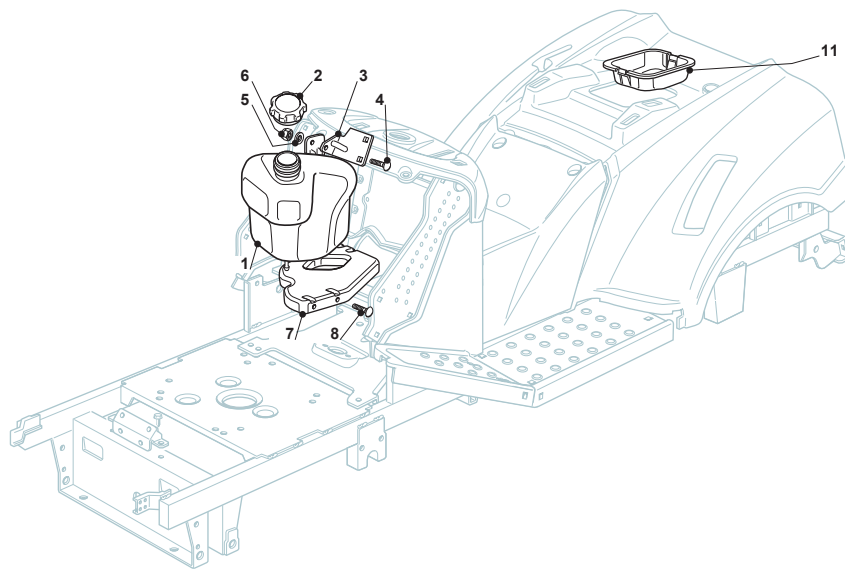

Fig.	Quantity	Part No	Description	Notes
1	1	325735124/0	Fuel Tank	
2	1	125795001/1	Cap	
3	1	325785291/0	Support	
4	1	112789195/0	Screw	
5	1	112581500/0	Grower	
6	1	112437503/0	Plate	
7	1	325785289/0	Support	
8	4	112735403/0	Screw	
11	1	325207176/0	Basin