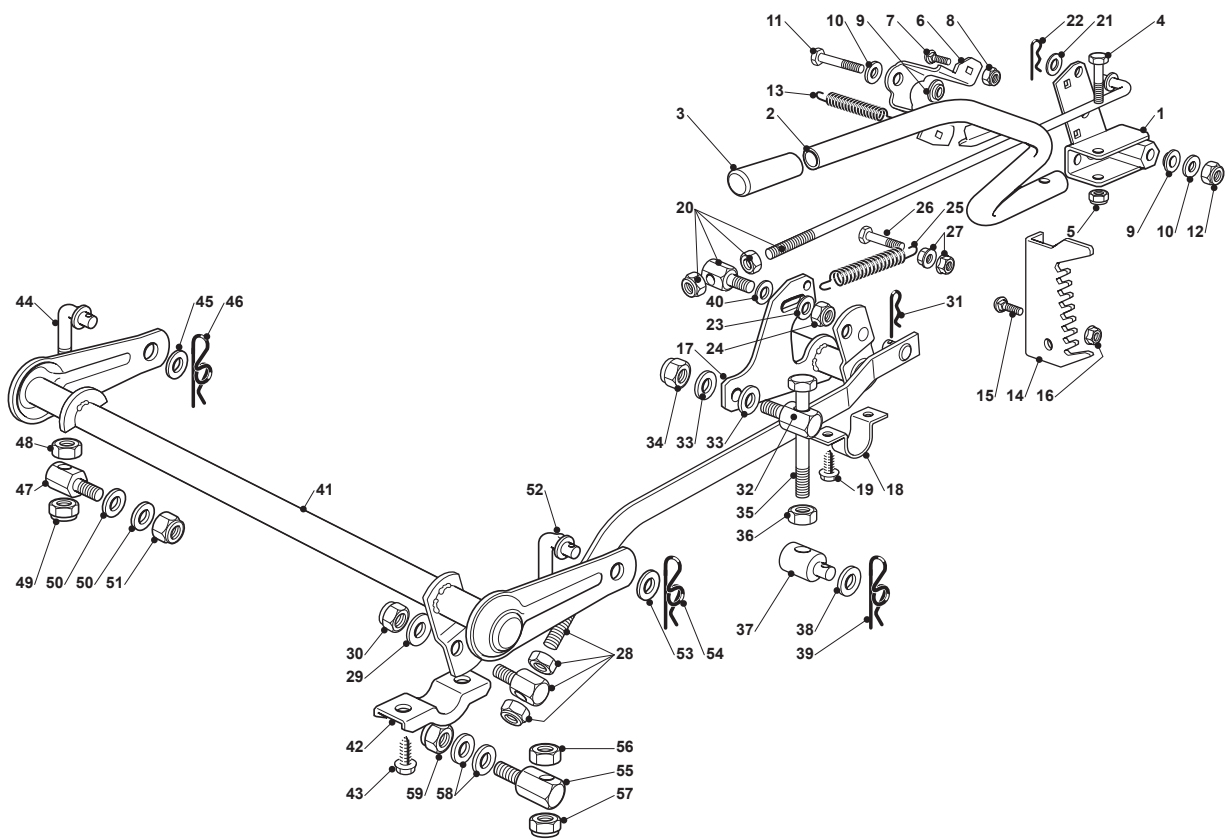

NJR 102 HYDRO

Ride-on 102-122 Transmission

Issue 10 - 2015

Fig.	Quantity	Part No	Description	Notes
74	1	114361451/0	Label	

Fig.	Quantity	Part No	Description	Notes
1	1	382774249/0	Clamp	
2	1	382318219/1	Lever	
3	1	125394508/0	Knob	
4	1	112674700/0	Screw	
5	1	112154510/0	Nut	
6	1	325650113/0	Plate	
7	2	112818690/0	Screw	
8	2	112155000/0	Nut	
9	2	122041980/0	Bushing	
10	2	112523060/0	Washer	
11	1	112691600/0	Screw	
12	1	112155000/0	Nut	
13	1	125430259/0	Spring	
14	1	325735511/0	Sector	
15	2	112818690/0	Screw	
16	2	112293201/0	Nut	
17	1	382000387/0	Axle	
18	2	325547041/1	Plate	
19	4	112731580/0	Screw	
20	1	382000618/0	Rod	
21	1	325670011/0	Antifriction Washer	
22	1	124487997/0	Cotter Pin	
23	1	112523040/0	Washer	
24	1	112154210/0	Nut	
25	1	122446402/0	Spring	
26	1	112792410/0	Screw	
27	2	112292102/0	Nut	
28	1	382000589/0	Connecting Rod	
29	2	325670008/1	Washer	
30	1	112156602/0	Nut	
31	1	124487998/0	Cotter Pin	
32	1	125510070/0	Pin	
33	2	325670008/1	Washer	
34	1	112156602/0	Nut	
35	2	125840031/0	Tie Rod	
36	2	112295200/0	Nut	
37	2	125510070/0	Pin	
38	2	112523090/0	Washer	
39	2	124487998/0	Cotter Pin	
40	2	112521360/0	Washer	
41	1	382000587/0	Axle	
42	2	327546015/2	Plate	
43	4	112731350/0	Screw	
44	1	125840024/0	Tie Rod	
45	1	325670008/1	Washer	
46	1	124487998/0	Cotter Pin	
47	1	125510098/0	Pin	
48	1	112295200/0	Nut	
49	1	112156602/0	Nut	
50	2	325670008/1	Washer	
51	1	112156602/0	Nut	