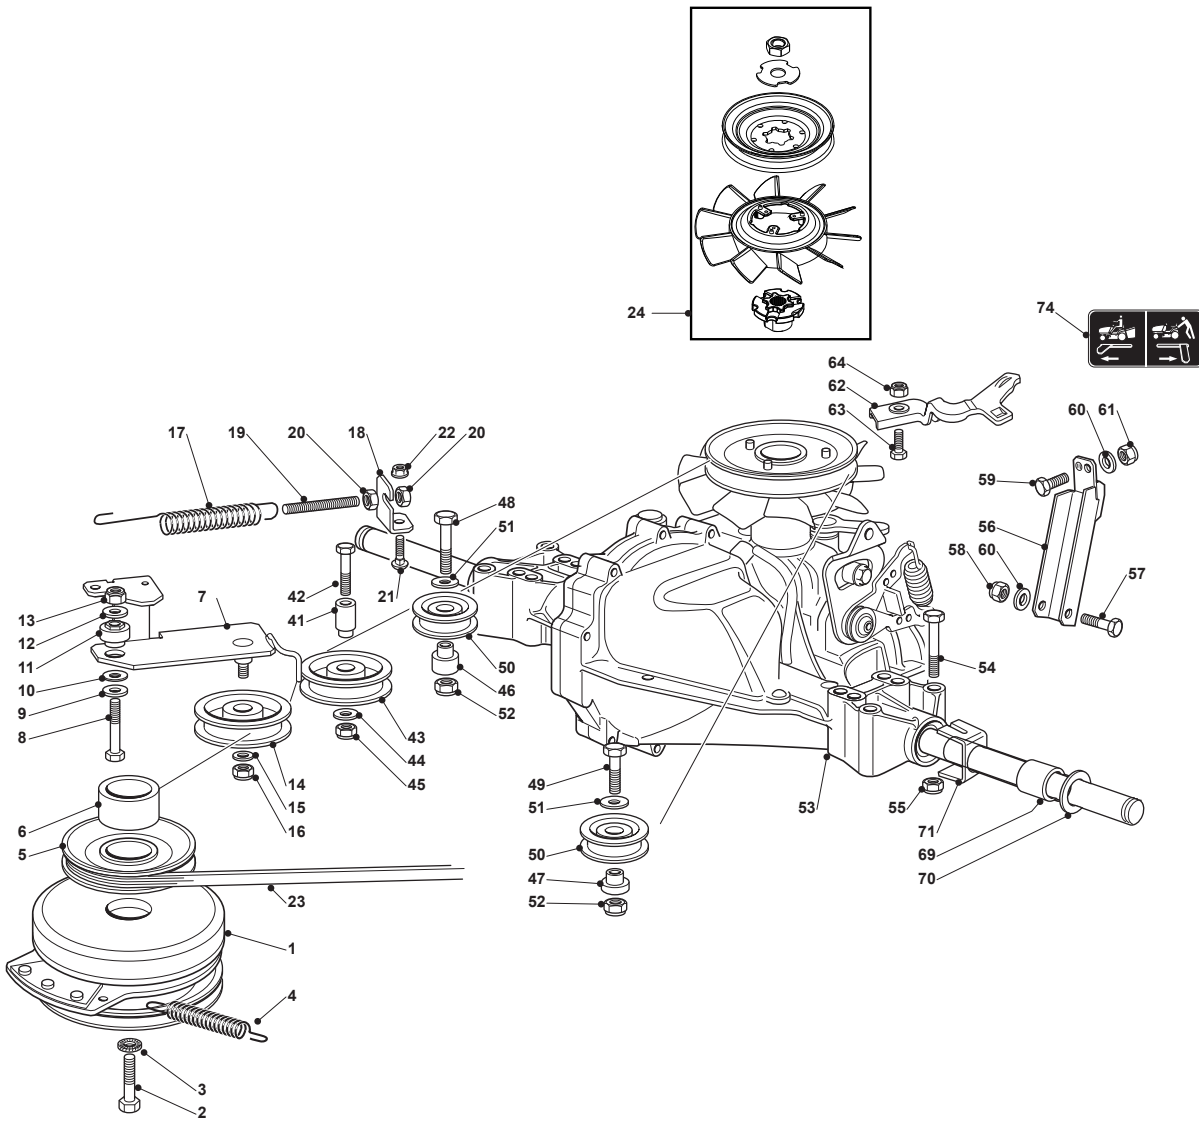

Fig.	Quantity	Part No	Description	Notes
1	2	118375051/1	Fair Led	
2	1	138780531/0	Fuel Tube	
3	1	125598050/0	Oil Discharge Extension	
4	1	118401001/1	Oil Seal	
5	1	118737849/0	Plug	
6	1	118738256/0	Left Exhaust Connection	
7	1	118738257/0	Right Exhaust Connection	
8	3	112360425/0	Nut	
9	3	112793102/0	Screw	
10	2	112540260/0	Grower	
11	1	182750014/0	Muffler	
12	2	112280100/0	Nut	
13	1	382598065/0	Muffler Protection	
14	2	112792611/0	Screw	
15	2	112583500/0	Grower	
16	4	112540070/0	Washer	
17	4	112735821/0	Screw	
18	1	112792611/0	Screw	
19	1	112521350/0	Washer	
20	1	125430252/0	Spring	
21	3	112540260/0	Grower	
22	3	112793102/0	Screw	
23	1	112540260/0	Grower	
24	1	182000201/2	Accelerator	
25	2	125943012/0	Screw	
26	1	325592000/0	Knob	
27	1	112726388/0	Screw	
28	1	112290800/0	Nut	

Fig.	Quantity	Part No	Description	Notes
1	2	118375051/1	Fair Led	
2	1	138780531/0	Fuel Tube	
3	1	125598060/0	Oil Discharge Extension	
4	1	118401001/1	Oil Seal	
5	1	118737849/0	Plug	
6	1	118738256/0	Left Exhaust Connection	
7	1	118738257/0	Right Exhaust Connection	
8	3	112360425/0	Nut	
9	3	112793102/0	Screw	
10	2	112540260/0	Grower	
11	1	182750003/0	Muffler Assy	
12	2	112280100/0	Nut	
13	1	382598065/0	Muffler Protection	
14	2	112792611/0	Screw	
15	2	112583500/0	Grower	
16	4	112540070/0	Washer	
17	4	112735821/0	Screw	
18	1	112792611/0	Screw	
19	1	112521350/0	Washer	
20	1	125430252/0	Spring	
21	3	112540260/0	Grower	
22	3	112793102/0	Screw	
23	1	112540260/0	Grower	
24	1	182000201/2	Accelerator	
25	2	125943012/0	Screw	
26	1	325592000/0	Knob	
27	1	112726388/0	Screw	
28	1	112290800/0	Nut	