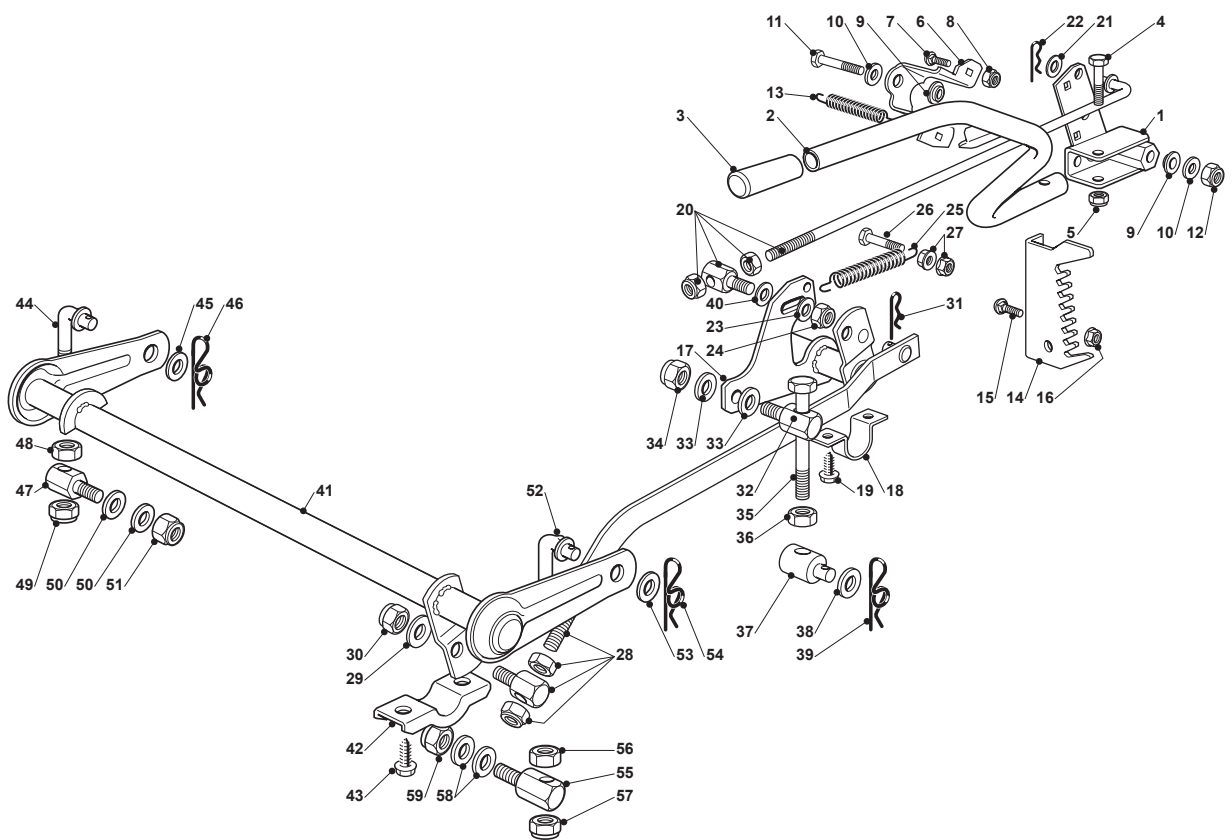

NJR 102 HYDRO

Ride-on 102-122 Transmission

Issue 10 - 2015

Fig.	Quantity	Part No	Description	Notes
74	1	114361451/0	Label	

Fig.	Quantity	Part No	Description	Notes
1	1	382774249/0	Clamp	
2	1	382318219/1	Lever	
3	1	125394508/0	Knob	
4	1	112674700/0	Screw	
5	1	112154510/0	Nut	
6	1	325650113/0	Plate	
7	2	112818690/0	Screw	
8	2	112155000/0	Nut	
9	2	122041980/0	Bushing	
10	2	112523060/0	Washer	
11	1	112691600/0	Screw	
12	1	112155000/0	Nut	
13	1	125430259/0	Spring	
14	1	325735511/0	Sector	
15	2	112818690/0	Screw	
16	2	112293201/0	Nut	
17	1	382000387/0	Axle	
18	2	325547041/1	Plate	
19	4	112731580/0	Screw	
20	1	382000618/0	Rod	
21	1	325670011/0	Antifriction Washer	
22	1	124487997/0	Cotter Pin	
23	1	112523040/0	Washer	
24	1	112154210/0	Nut	
25	1	122446402/0	Spring	
26	1	112792410/0	Screw	
27	2	112292102/0	Nut	
28	1	382000589/0	Connecting Rod	
29	2	325670008/1	Washer	
30	1	112156602/0	Nut	
31	1	124487998/0	Cotter Pin	
32	1	125510070/0	Pin	
33	2	325670008/1	Washer	
34	1	112156602/0	Nut	
35	2	125840031/0	Tie Rod	
36	2	112295200/0	Nut	
37	2	125510070/0	Pin	
38	2	112523090/0	Washer	
39	2	124487998/0	Cotter Pin	
40	2	112521360/0	Washer	
41	1	382000587/0	Axle	
42	2	327546015/2	Plate	
43	4	112731350/0	Screw	
44	1	125840024/0	Tie Rod	
45	1	325670008/1	Washer	
46	1	124487998/0	Cotter Pin	
47	1	125510098/0	Pin	
48	1	112295200/0	Nut	
49	1	112156602/0	Nut	
50	2	325670008/1	Washer	
51	1	112156602/0	Nut	