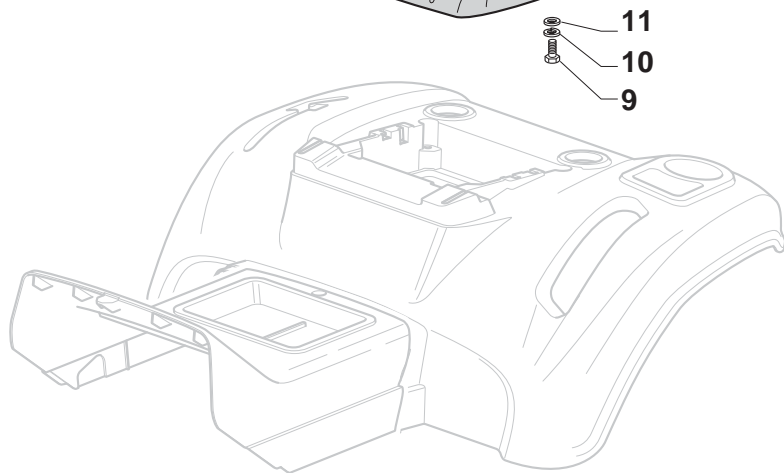

Seat & Steering Wheel							
POS	CODE	Q.TY	DESCRIPTION	DESCRIZIONE	DESCRIPTION	BESCHREIBUNG	NOTES
1	125722472/0	1	Seat	Sedile	Siege	Sitz	
2	125722463/0	1	Seat	Sedile	Siege	Sitz	
3	125722453/1	1	Seat	Sedile	Siege	Sitz	
3	125722453/1	1	Seat	Sedile	Siege	Sitz	
4	125722471/0	1	Seat	Sedile	Siege	Sitz	
5	125722456/0	1	Seat	Sedile	Siege	Sitz	
6	325580503/0	1	Steering Plate	Placca Volante	Plaque Volant	Lenkradplatte	Round Plate
7	325580504/0	1	Steering Plate	Placca Volante	Plaque Volant	Lenkradplatte	Square Plate
8	325961219/0	1	Steering Wheel	Volante	Volant	Lenkrad	
9	112792611/0	4	Screw	Vite	Vis	Schraube	
10	112540260/0	4	Grower	Grower	Grower	Federring	
11	112523060/0	4	Washer	Rondella	Rondelle	Scheibe	
12	125722477/0	1	Seat	Sedile	Siege	Sitz	
13	325961221/1	1	Steering Wheel	Volante	Volant	Lenkrad	
14	325580508/0	1	Steering Plate	Placca Volante	Plaque Volant	Lenkradplatte	STIGA Plate