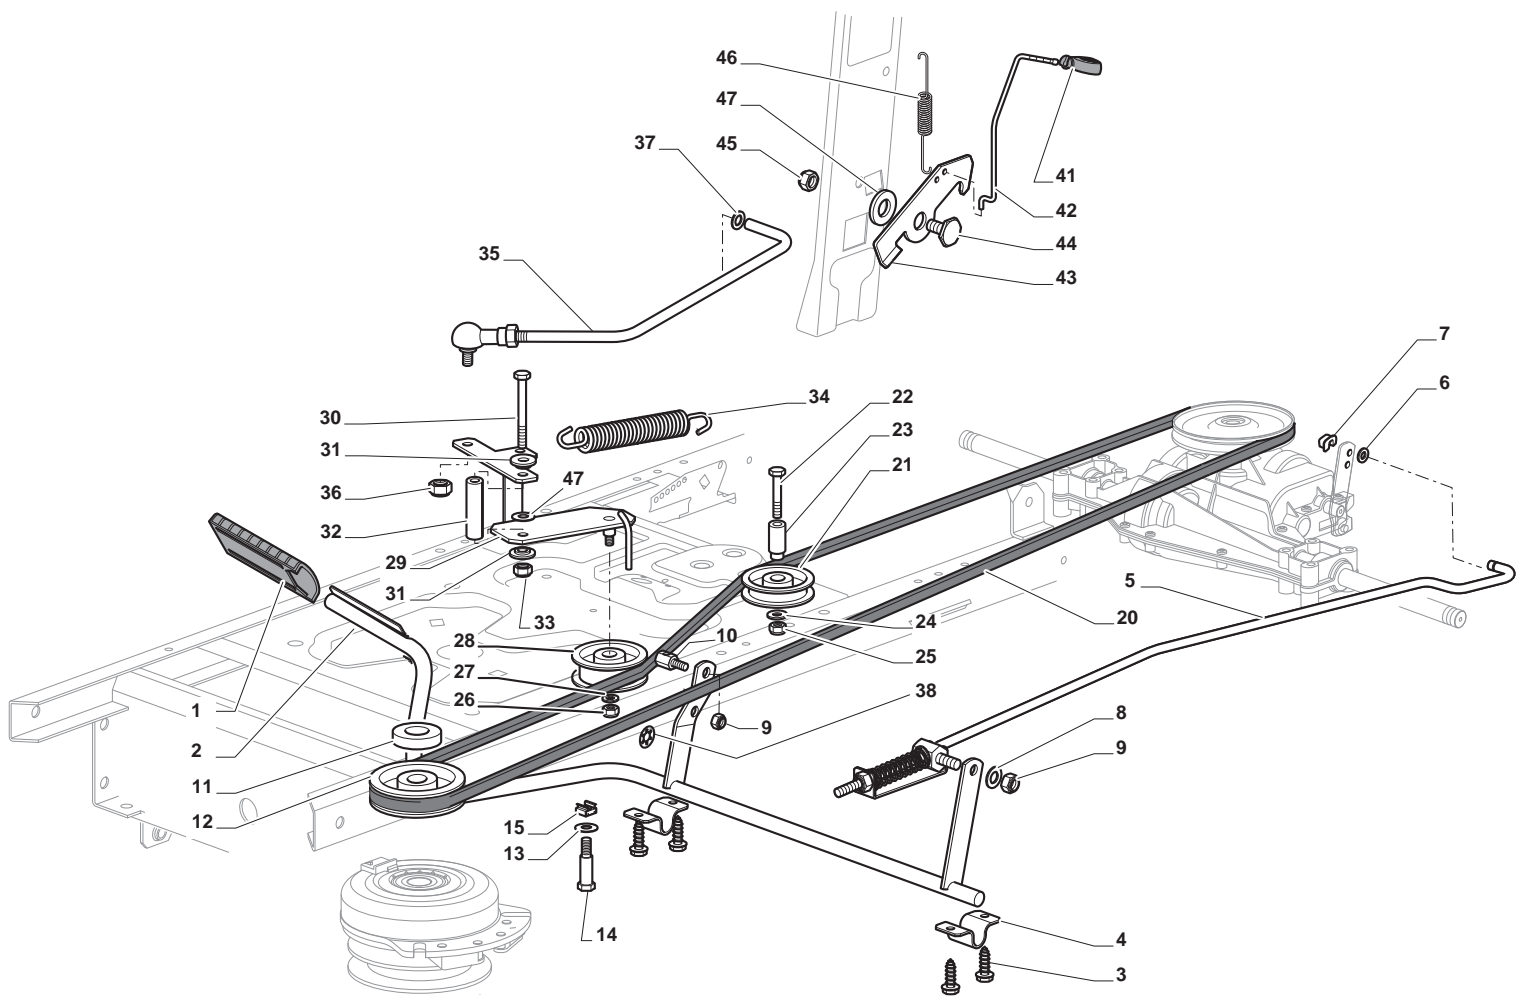

Brake And Gearbox Controls PEERLESS

POS	CODE	Q.TY	DESCRIPTION	DESCRIZIONE	DESCRIPTION	BESCHREIBUNG	NOTES
1	325110391/0	1	Clamp Cover	Copristaffa	Couvre Etrier	Bridedeckel	
2	382500047/0	1	Pedal	Pedale Freno	Pedal	Pedal	
3	112735599/0	4	Screw	Vite	Vis	Schraube	
4	325547231/0	2	Plate	Plate	Plate	Plate	
5	382000568/0	1	Rod	Asta	Tige	Stange	
6	112521350/0	1	Washer	Rondella	Rondelle	Scheibe	
7	112436050/0	1	Plate	Plate	Plate	Plate	
8	325670011/0	1	Antifriction Washer	Rondella Antifrizione	Rondelle Antifricition	Antifricition Scheibe	
9	112155000/0	1	Nut	Dado	Ecrou	Mutter	
10	125510116/0	1	Pin	Perno	Bolzen	Pivot	
11	125160021/0	1	Spacer	Distanziale	Entretoise	Distanzring	
12	125601567/0	1	Pulley	Puleggia	Poulie	Riemenscheibe	
13	112524010/0	2	Washer	Rondella	Rondelle	Scheibe	
14	125580030/0	2	Belt Guide	Piolo Guidacinghia	Guide De Courroie	Riemenführung	
15	112360425/0	2	Nut	Dado	Ecrou	Mutter	
20	135062014/0	1	Belt	Cinghia	Courroie	Riemen	
21	325601599/0	1	Pulley	Puleggia	Poulie	Riemenscheibe	
22	112691400/0	1	Screw	Vite	Vis	Schraube	
23	125160083/0	1	Spacer	Distanziale	Entretoise	Distanzring	
24	112523060/0	1	Washer	Rondella	Rondelle	Scheibe	
25	112155000/0	1	Nut	Dado	Ecrou	Mutter	
26	112155000/0	1	Nut	Dado	Ecrou	Mutter	
27	112523060/0	1	Washer	Rondella	Rondelle	Scheibe	
28	125601554/0	1	Pulley	Puleggia	Poulie	Riemenscheibe	
29	382318283/0	1	Tightener Lever	Leva Galoppino	Levier	Hebel	
30	112691600/0	1	Screw	Vite	Vis	Schraube	
31	125038002/1	2	Bush	Bussola	Douille	Buchse	
32	125160027/0	1	Spacer	Distanziale	Entretoise	Distanzring	
33	112155000/0	1	Nut	Dado	Ecrou	Mutter	
34	125430262/0	1	Spring	Molla	Ressort	Feder	
35	382820016/1	1	Tie Rod Ass.Y	Ass. Tirante	Ens. Tirant	Spannstange, Komplet	
36	112293201/0	1	Nut	Dado	Ecrou	Mutter	
37	124487997/0	1	Washer	Rondella	Rondelle	Scheibe	
38	112604899/0	1	Crown Fastener	Fissatore A Corona	Fixateur A Couronne	Kronescheibe	
41	125394509/1	1	Knob	Knob	Knob	Knob	
42	125033113/0	1	Rod	Asta	Tige	Stange	
43	325253011/1	1	Hook	Hook	Hook	Hook	
44	122524970/2	1	Fulcrum Pin	Perno Fulcro	Pivot	Gelenkpunkt	
45	112155000/0	1	Nut	Dado	Ecrou	Mutter	
46	125430213/0	1	Spring	Molla	Ressort	Feder	
47	112523060/0	1	Washer	Rondella	Rondelle	Scheibe