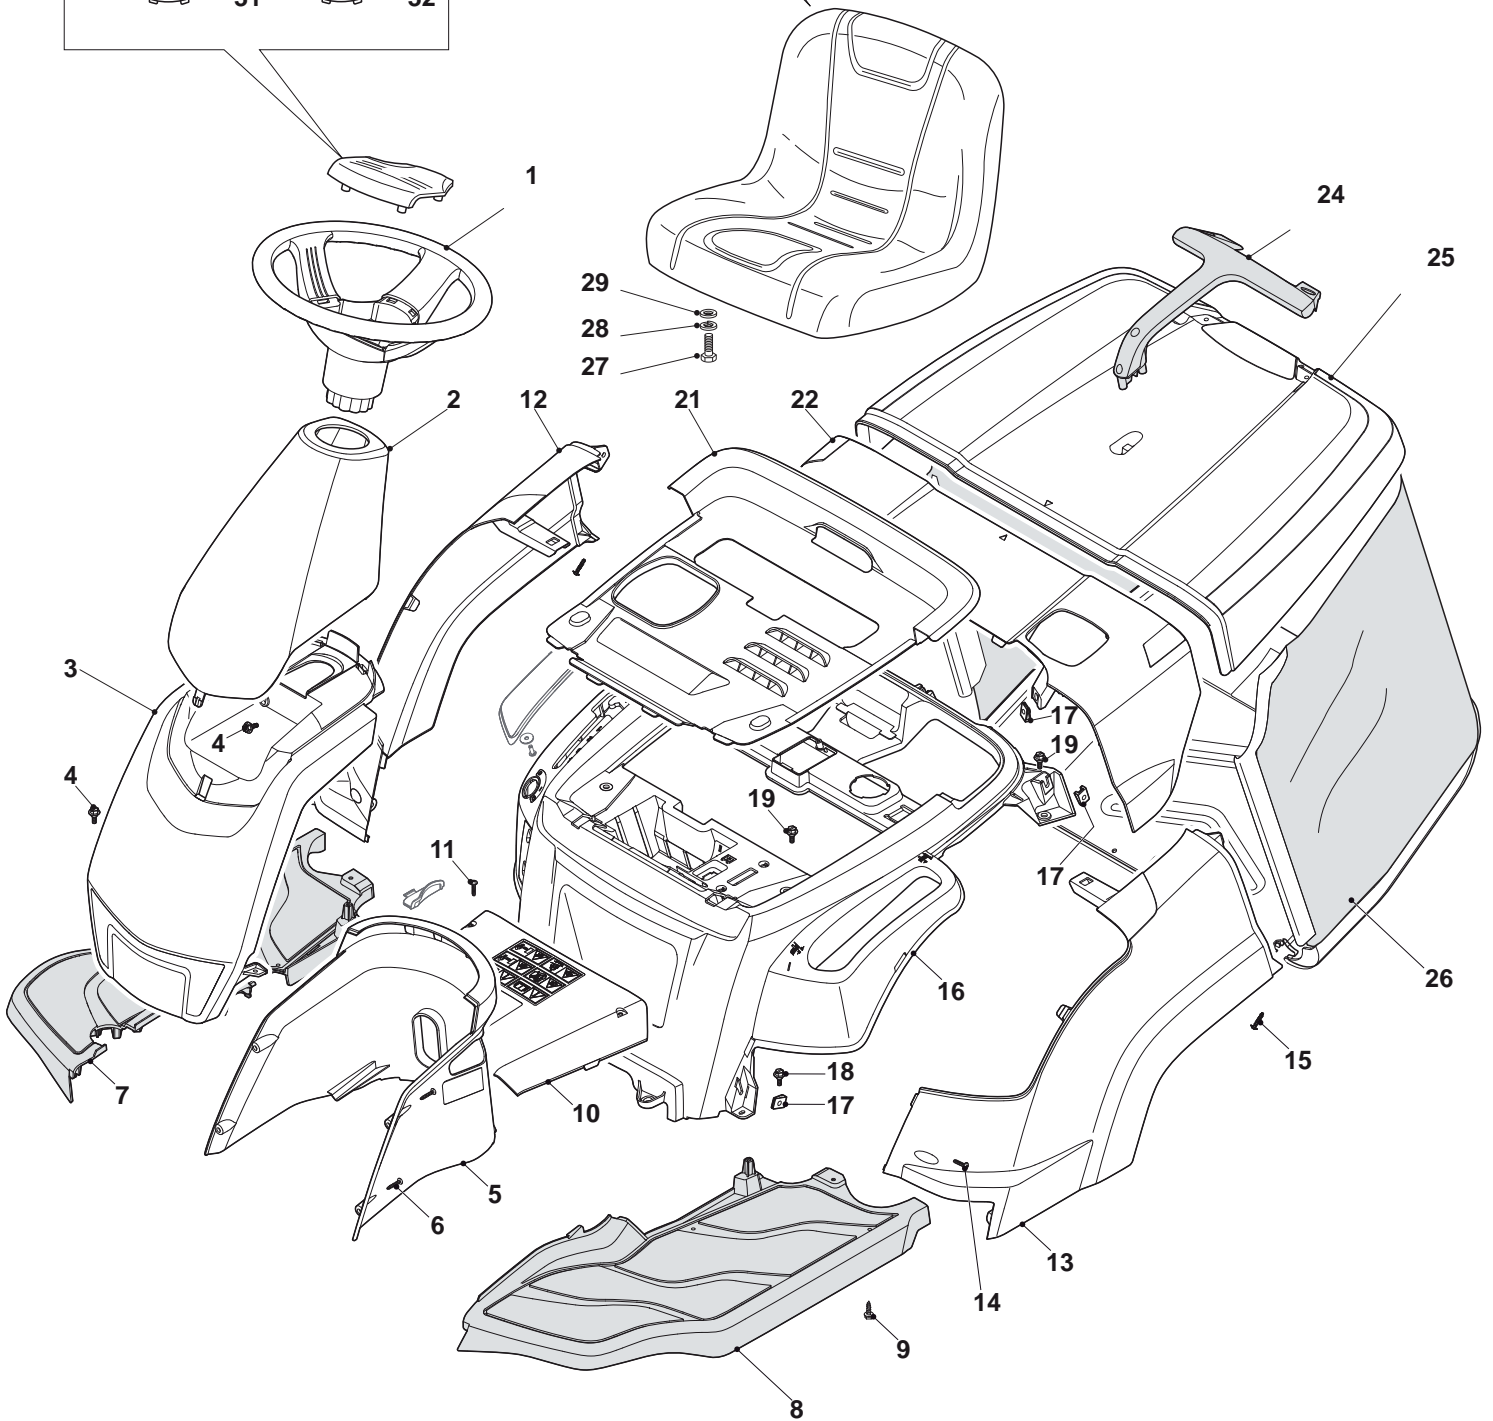

Frame							
POS	CODE	Q.TY	DESCRIPTION	DESCRIZIONE	DESCRIPTION	BESCHREIBUNG	NOTES
1	325961220/0	1	Steering Wheel	Volante	Support Volant	Lenkrad Halter	
2	327110486/0	1	Steering Column Cover, Grey	Piantone Sterzo, Grigio	Couvre Tube De Direction, Gris	Lenkungsaeule kappe Grau	
2	327110487/0	1	Steering Column Cover, Black	Copertura Piantone Sterzo, Nero	Couvre Tube De Direction, Noire	Lenkungsaeule Kappe, Schwarz	
2	327110519/0	1	Steering Column Cover, Grey St	Copertura Piantone Sterzo, Grigio St	Couvre Tube De Direction, Gris STIGA	Lenkungsaeule Kappe, Grau St	
3	327110510/0	1	Steering Column Cover, Red	Piantone Sterzo, Rosso	Couvercle Avant, Rouge	Lenkungsaeule kappe Rot	
3	327110492/0	1	Front Cover, Yellow	Protezione Anteriore, Giallo	Couvercle Avant, Jaune	Vorderdeckel, Gelb	
3	327110493/0	1	Front Cover, White	Protezione Anteriore, Bianco	Couvercle Avant, Blanc	Vorderdeckel, Weiß	
3	327110528/0	1	Front Cover, Green	Protezione Anteriore, Verde	Couvercle Avant, Vert	Vorderdeckel, Grün	
4	125943010/0	4	Screw	Vite	Vis	Schraube	
5	327110483/0	1	Rear Steering Column Cover, Grey	Copertura Piantone Sterzo, Grigio	Couvercle Arrier, Gris	Lenkungsaeule kappe Grau	
5	327110522/0	1	Rear Cover, Black	Protezione Posteriore, Nero	Couvercle Arrier, Noire	Hinterdeckel, Schwarz	
5	327110518/0	1	Rear Cover, Grey	Protezione Post. Grigio	Couvercle Arrier, Gris	Hinterdeckel, Grau	Stiga Models
6	112728300/0	4	Screw	Vite	Vis	Schraube	
7	327500501/0	1	Right Footboard	Pedana Destra	Marchepied Droit	Rechte Fussbrett	
8	327500500/0	1	Left Footboard	Pedana Sinistra	Marchepied Gauche	Linke Fussbrett	
9	112735402/0	14	Screw	Vite	Vis	Schraube	
10	327110478/1	1	Central Cover, Grey	Copertura Centrale, Grigio	Couvre Central, Gris	Kappe, Grau	
10	327110520/1	1	Central Cover, Black	Copertura Centrale, Nero	Couvre Central Noir	Kappe, Schwarz	
10	327110516/1	1	Central Cover, Grey	Copertura Centrale, Grigio	Couvre Central, Gris	Kappe, Grau	
11	112728300/0	2	Screw	Vite	Vis	Schraube	
12	327110511/0	1	Right Rear Cover, Red	Protezione Posteriore Destra Rosso	Couvre Roue Droit, Rouge	Hinterdeckel Rot Recht	
12	327110488/0	1	Right Wheels Cover, Yellow	Copriruota Destro, Giallo	Couvre Roue Droit, Jaune	Rechte Radkappe, Gelb	
12	327110489/0	1	Right Wheels Cover, White	Copriruota Destro, Bianco	Couvre Roue Droit, Blanc	Rechte Radkappe, Weiß	
12	327110533/0	1	Right Wheels Cover, Black	Copriruota Destro, Nero	Couvre Roue Droit, Noire	Rechte Radkappe, Schwarz	
12	327110529/0	1	Right Wheels Cover, Green	Copriruota Destro, Verde	Couvre Roue Droit, Vert	Rechte Radkappe, Grün	
13	327110512/0	1	Left Rear Cover, Red	Protezione Posteriore Sinistra Rosso	Couvre Roue Gauche, Rouge	Hinterdeckel Rot Linke	
13	327110490/0	1	Left Wheels Cover, Yellow	Copriruota Sinistro, Giallo	Couvre Roue Gauche, Jaune	Linke Radkappe, Gelb	
13	327110491/0	1	Left Wheels Cover, White	Copriruota Sinistro, Bianco	Couvre Roue Gauche, Blanc	Linke Radkappe, Weiß	
13	327110534/0	1	Left Wheels Cover, Black	Copriruota Sinistro, Nero	Couvre Roue Gauche, Noire	Linke Radkappe, Schwarz	
13	327110530/0	1	Left Wheels Cover, Green	Copriruota Sinistro, Verde	Couvre Roue Gauche, Vert	Linke Radkappe, Grün	
14	112727801/0	6	Screw	Vite	Vis	Schraube	
15	112728300/0	6	Screw	Vite	Vis	Schraube	
16	327110480/1	1	Frame Cover	Copertura Telaio	Couverture Chassis, Gris	Abdeckrahmen	
16	327110517/1	1	Frame Cover, Grey	Copertura Telaio, Grigio	Couverture Chassis, Gris	Abdeckrahmen, Grau	
16	327110521/1	1	Frame Cover, Black	Copertura Telaio, Nero	Couverture Chassis, Noire	Abdeckrahmen, Schwarz	
17	112437507/0	10	Rapid Fixing Plate	Piastrina	Plaquette	Plättchen	
19	125943010/0	6	Screw	Vite	Vis	Schraube	
21	327110481/1	1	Engine Cover Black	Copertura Motore Nero	Couvre Moteur Noir	Motorkappe Schwarz	
22	327110514/0	1	Rear Cover, Red	Protezione Posteriore Rosso	Couvre, Rouge	Hinterdeckel Rot	
22	327110494/0	1	Cover, Yellow	Copertura, Giallo	Couvre, Jaune	Kappe, Gelb	
22	327110495/0	1	Cover, White	Copertura, Bianco	Couvre, Blanc	Kappe, Weiß	
22	327110536/0	1	Cover, Black	Copertura, Nero	Couvre, Noire	Kappe, Schwarz	
22	327110532/0	1	Cover, Green	Copertura, Verde	Couvre, Vert	Kappe, Grün	
24	327394004/0	1	Handle, Black	Maniglia Nera	Griff Schwarz	Poignée Noir	
25	327110513/0	1	Red Grass-catcher Cover	Copertura Sacco Rosso	Couvre-Bac Mobile, Rouge	Sackkappe, Rot	
25	327110484/0	1	Grass-Catcher Cover, Yellow	Copertura Sacco, Giallo	Couvre-Bac Mobile, Jaune	Beweglicher Sackkappe, Gelb	
25	327110485/0	1	Grass-Catcher Cover, White	Copertura Sacco, Bianco	Couvre-Bac Mobile, Blanc	Beweglicher Sackkappe, Weiß	
25	327110535/0	1	Grass-Catcher Cover, Black	Copertura Sacco, Nero	Couvre-Bac Mobile, Noire	Beweglicher Sackkappe, Schwarz	
25	327110531/0	1	Grass-Catcher Cover, Green	Copertura Sacco, Verde	Couvre-Bac Mobile, Vert	Beweglicher Sackkappe, Grün	
26	184106074/0	1	Box, Fabric	Sacco Tela	Sac, Toile	Sack, Tuck	
27	112793101/0	4	Screw	Vite	Vis	Schraube	
28	112583500/0	4	Grower	Grower	Grower	Grower