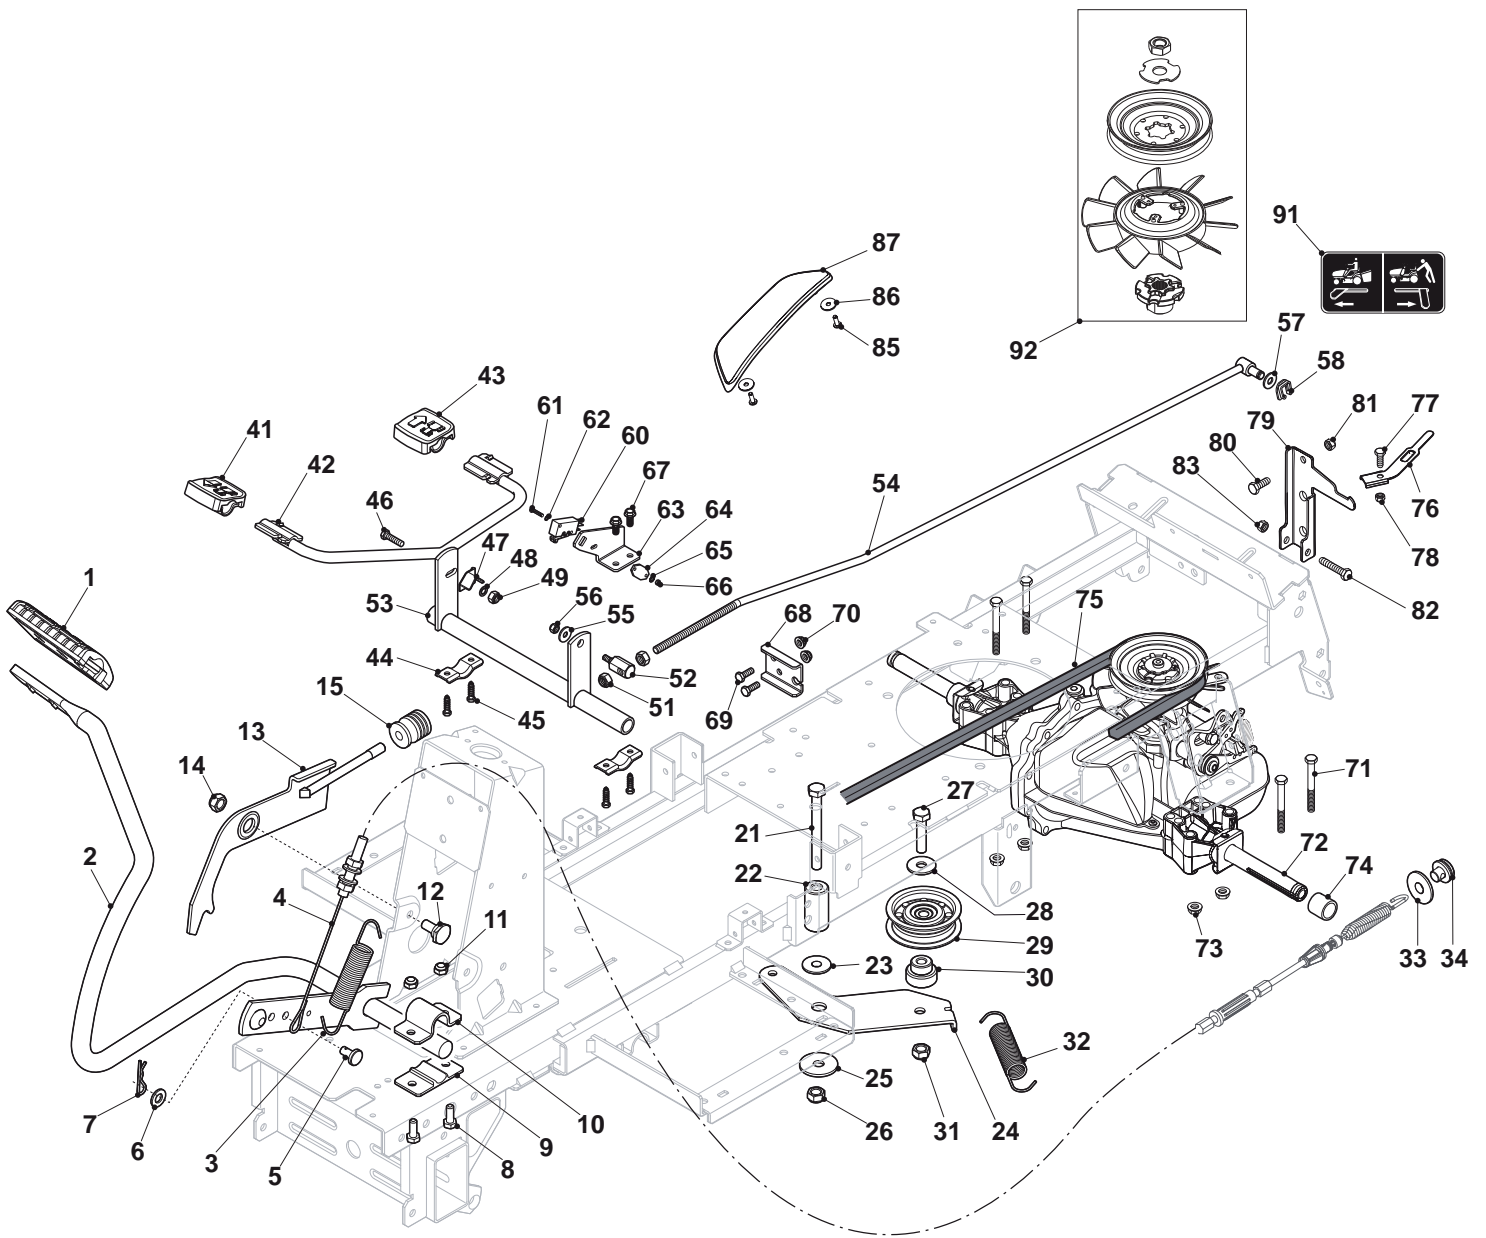

Transmission

Hydro-Gear T2-AJBF-2X3C-16X1