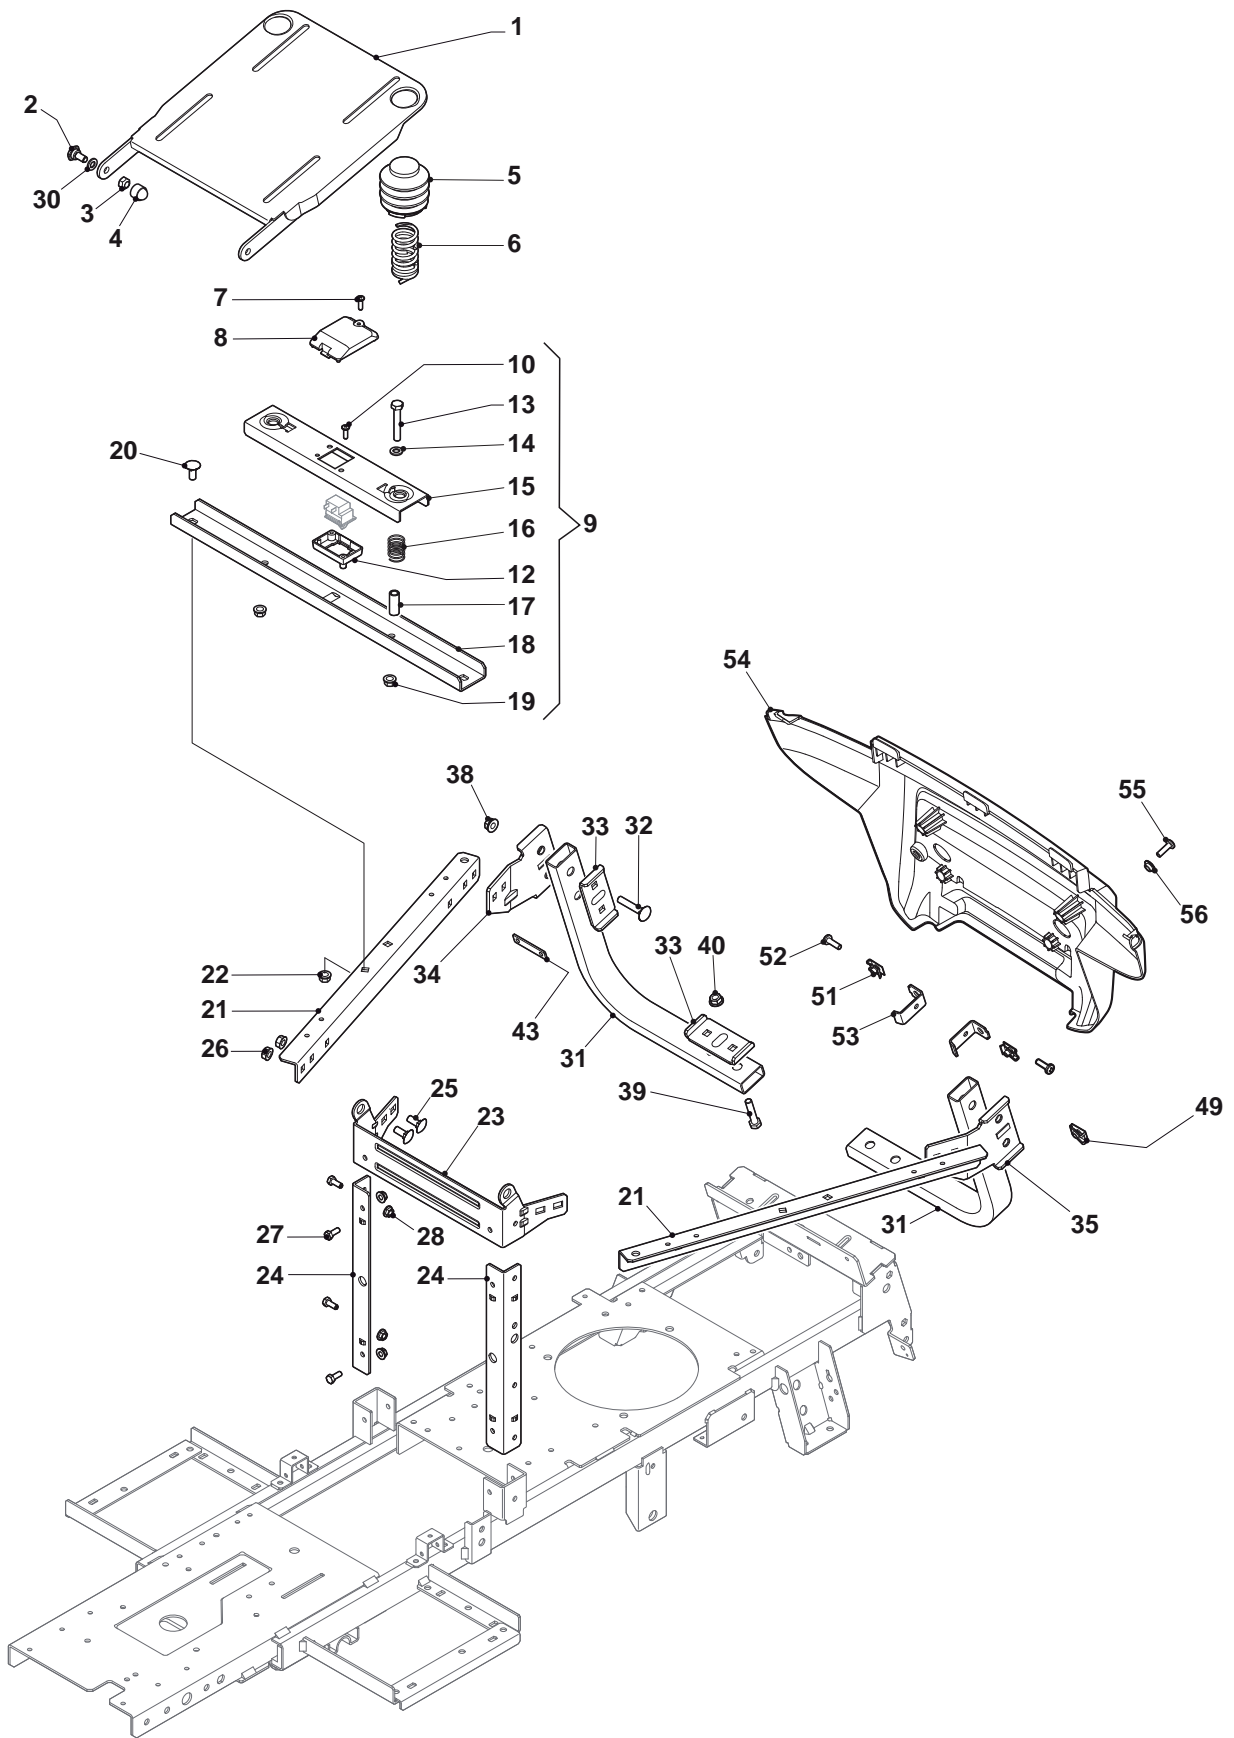

Chassis							for Side Discharge
POS	CODE	Q.TY	DESCRIPTION	DESCRIZIONE	DESCRIPTION	BESCHREIBUNG	NOTES
1	382547061/0	1	Plate	Piastrina	Plaquette	Plättchen	
2	122524970/3	2	Pin	Perno	Pivot	Bolzen	
3	112155010/0	2	Nut	Dado	Écrou	Mutter	
4	118203854/0	2	Screw	Vite	Vis	Schraube	
5	327737500/0	2	Protection Hood	Cuffia	Protecteur	Schutzkasten	
6	127430589/0	2	Spring	Molla	Ressort	Feder	
7	112728706/0	1	Screw	Vite	Vis	Schraube	
8	327110508/0	1	Switch Cover	Switch Cover	Switch Cover	Switch Cover	
9	384394751/1	1	Micro	Micro Interruttore	Micro	Mikro	
10	112728686/0	2	Screw	Vite	Vis	Schraube	
11	119410606/0	1	Micro Switch	Micro Switch	Micro Switch	Micro Switch	
12	325785379/1	1	Support	Supporto	Support	Halter	
13	112691400/0	2	Screw	Vite	Vis	Schraube	
14	112521350/0	2	Washer	Rondella	Rondelle	Scheibe	
15	327543047/0	1	Plate	Piastrina	Plaquette	Plättchen	
16	125430263/0	2	Spring	Molla	Ressort	Feder	
17	125160048/0	2	Spacer	Distanziale	Entretoise	Distanzring	
18	327787089/0	1	Support	Supporto	Support	Halter	
19	112293201/0	2	Nut	Dado	Écrou	Mutter	
20	112818690/0	2	Screw	Vite	Vis	Schraube	
21	327650131/0	2	Upper Stiffening	Rinforzo Superiore	Renforcer supérieur	Stärkung Higher	
22	112293201/0	2	Nut	Dado	Écrou	Mutter	
23	327543039/0	1	Backup Plate	Piastrina di Supporto	Plaquette de support	Stützplatte	
24	327010209/0	2	Angular	Angolare	Angulaire	Halter	
25	112818690/0	8	Screw	Vite	Vis	Schraube	
26	112293201/0	8	Nut	Dado	Écrou	Mutter	
27	112791200/1	8	Screw	Vite	Vis	Schraube	
28	112154510/0	8	Nut	Dado	Écrou	Mutter	
30	122675110/0	2	Washer	Rosetta	Rondelle	Scheibe	
31	327869063/0	2	Pipe	Tubo Pescante	Tube	Rohr	
32	112819105/0	4	Screw	Vite	Vis	Schraube	
33	327543029/0	4	Plate	Piastrina	Plaquette	Plättchen	
34	327772171/0	1	Bracket, Right	Staffa Dx	Etrier Droit	Steigbügel, Rechte	
35	327772225/0	1	Bracket, Left	Staffa Sx	Etrier Gauche	Steigbügel, Linke	
38	112154210/0	4	Nut	Dado	Écrou	Mutter	
39	112691115/0	4	Screw	Vite	Vis	Schraube	
40	112154210/0	4	Nut	Dado	Écrou	Mutter	
43	322545142/0	2	Plate	Piastrina	Plaquette	Plättchen	
49	112437507/0	2	Rapid Fixing Plate	Piastrina	Plaquette	Plättchen	
51	112437507/0	2	Rapid Fixing Plate	Piastrina	Plaquette	Plättchen	
52	112727791/0	4	Screw	Vite	Vis	Schraube	
53	327772233/0	2	Bracket	Staffa	Support	Halterung	
54	327110496/0	1	Cover	Copertura	Couvercle	Deckel	
55	112727791/0	4	Screw	Vite	Vis	Schraube	
56	325160039/0	1	Spacer	Distanziale	Entretoise	Distanzring