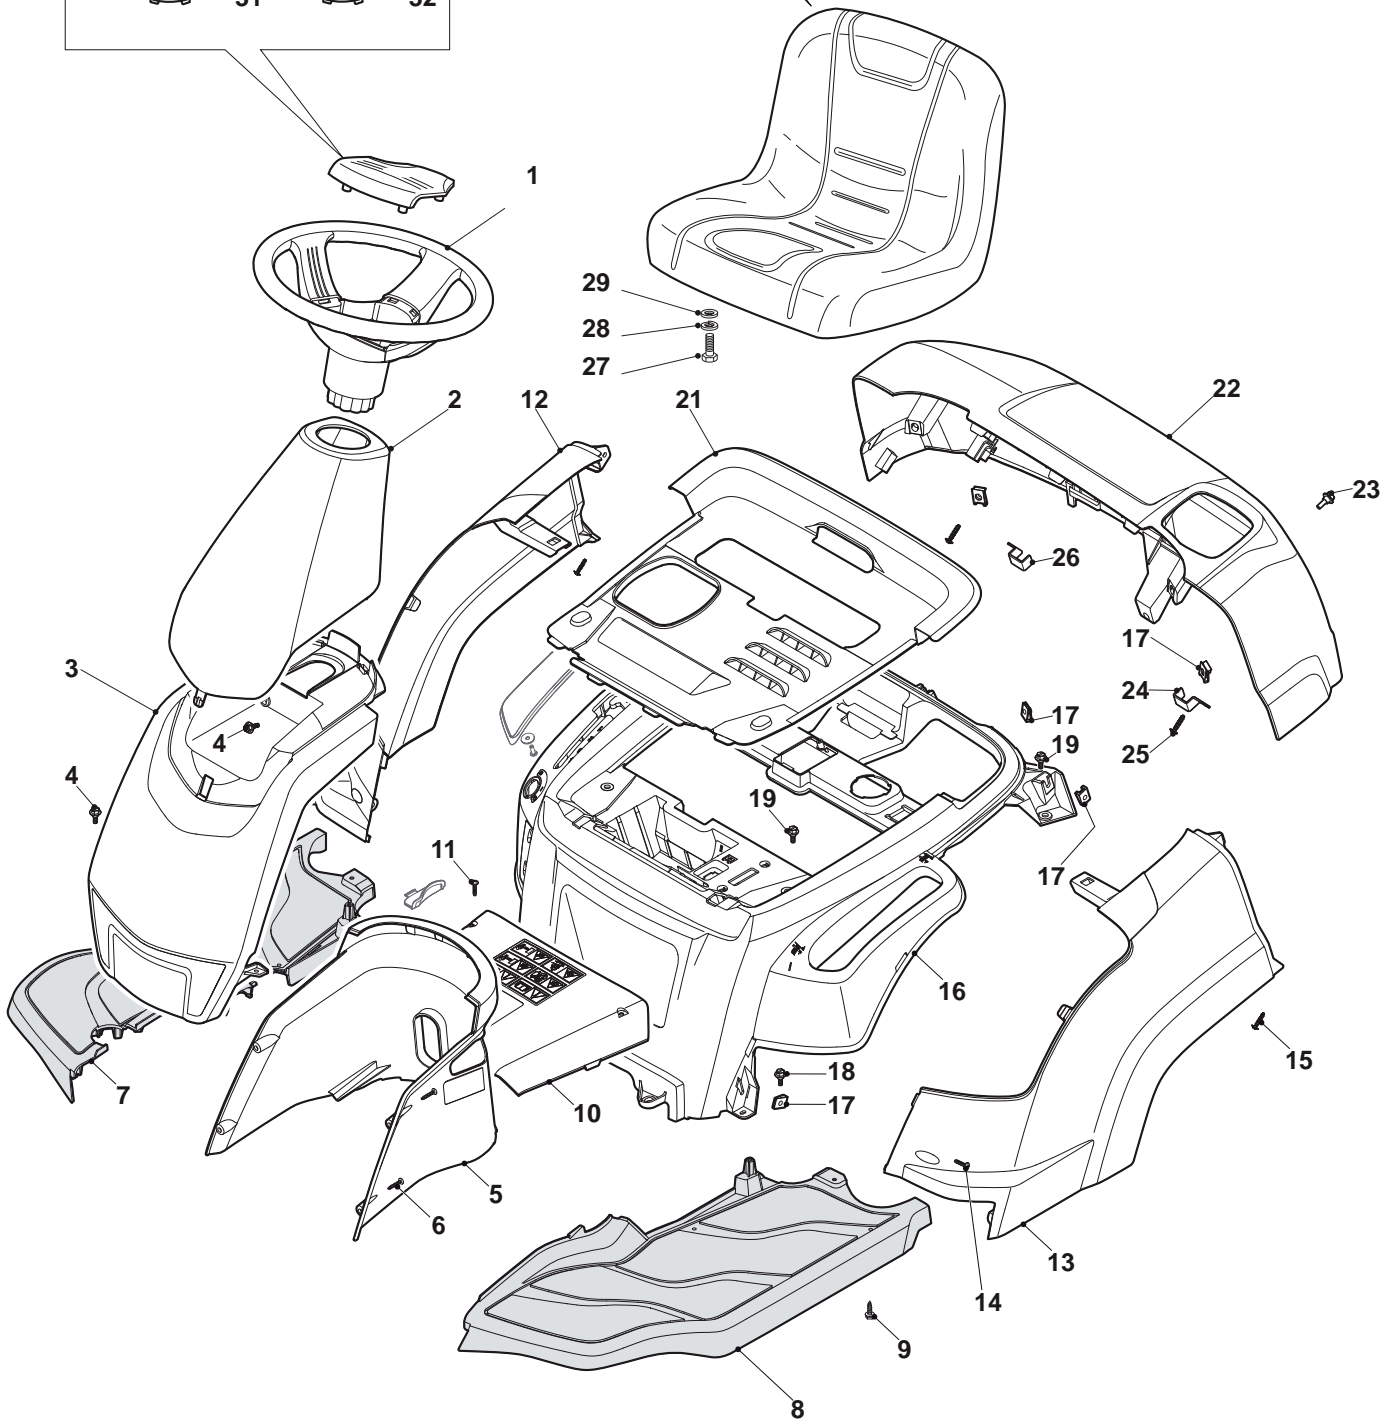

Chassis							for Side Discharge
POS	CODE	Q.TY	DESCRIPTION	DESCRIZIONE	DESCRIPTION	BESCHREIBUNG	NOTES
1	325961220/0	1	Steering Wheel	Volante	Support Volant	Lenkrad Halter	
2	327110486/0	1	Steering Column Cover, Grey	Piantone Sterzo, Grigio	Couvre Tube De Direction, Gris	Lenkungsaeule kappe Grau	
2	327110487/0	1	Steering Column Cover, Black	Copertura Piantone Sterzo, Nero	Couvre Tube De Direction, Noire	Lenkungsaeule Kappe, Schwarz	
2	327110519/0	1	Steering Column Cover, Grey St	Copertura Piantone Sterzo, Grigio St	Couvre Tube De Direction, Gris St	Lenkungsaeule Kappe, Grau St	
3	327110510/0	1	Steering Column Cover, Red	Piantone Sterzo, Rosso	Couvre Tube De Direction, Rouge	Lenkungsaeule kappe Rot	
3	327110492/0	1	Front Cover, Yellow	Protezione Anteriore, Giallo	Couvercle Avant, Jaune	Vorderdeckel, Gelb	
3	327110493/0	1	Front Cover, White	Protezione Anteriore, Bianco	Couvercle Avant, Blanc	Vorderdeckel, Weiß	
3	327110528/0	1	Front Cover, Green	Protezione Anteriore, Verde	Couvercle Avant, Vert	Vorderdeckel, Grün	
4	125943010/0	4	Screw	Vite	Vis	Schraube	
5	327110483/0	1	Rear Steering Column Cov	Copertura Piantone Sterzo, Grigio	Couvre Tube De Direction, Gris	Lenkungsaeule kappe Grau	
5	327110522/0	1	Rear Cover, Black	Protezione Posteriore, Nero	Couvercle Arrier, Noire	Hinterdeckel, Schwarz	
5	327110518/0	1	Rear Cover, Grey Stiga	Protezione Posteriore, Grigio Stiga	Couvercle Arrier, Gris Stiga	Hinterdeckel, Grau Stiga	
6	112728300/0	4	Screw	Vite	Vis	Schraube	
7	327500501/0	1	Right Footboard	Pedana Destra	Marchepied Droit	Rechte Fussbrett	
8	327500500/0	1	Left Footboard	Pedana Sinistra	Marchepied Gauche	Linke Fussbrett	
9	112735402/0	14	Screw	Vite	Vis	Schraube	
10	327110478/1	1	Cover Grey	Copertura Centrale Grigio	Couvre Gris	Kappe Grau	
10	327110520/1	1	Black Central Cover	Copertura Centrale, Nero	Kappe, Schwarz	Couvre, Noir	
10	327110516/1	1	Grey Central Cover	Copertura Centrale, Grigio	Kappe, Grau	Couvre, Gris	
11	112728300/0	2	Screw	Vite	Vis	Schraube	
12	327110511/0	1	Right Rear Cover, Red	Protezione Posteriore Destra Rosso	Couvercle Arrier Droite Rouge	Hinterdeckel Rot Recht	
12	327110488/0	1	Right Wheels Cover, Yellow	Copri ruota Destro, Giallo	Couvre Roue Droit, Jaune	Rechte Radkappe, Gelb	
12	327110489/0	1	Right Wheels Cover, White	Copri ruota Destro, Bianco	Couvre Roue Droit, Blanc	Rechte Radkappe, Weiß	
12	327110533/0	1	Right Wheels Cover, Black	Copri ruota Destro, Nero	Couvre Roue Droit, Noire	Rechte Radkappe, Schwarz	
12	327110529/0	1	Right Wheels Cover, Green	Copri ruota Destro, Verde	Couvre Roue Droit, Vert	Rechte Radkappe, Grün	
13	327110512/0	1	Left Rear Cover, Red	Protezione Posteriore Sinistra Rosso	Couvercle Arrier Gauche Rouge	Hinterdeckel Rot Linke	
13	327110490/0	1	Left Wheels Cover, Yellow	Copri ruota Sinistro, Giallo	Couvre Roue Gauche, Jaune	Linke Radkappe, Gelb	
13	327110491/0	1	Left Wheels Cover, White	Copri ruota Sinistro, Bianco	Couvre Roue Gauche, Blanc	Linke Radkappe, Weiß	
13	327110534/0	1	Left Wheels Cover, Black	Copri ruota Sinistro, Nero	Couvre Roue Gauche, Noire	Linke Radkappe, Schwarz	
13	327110530/0	1	Left Wheels Cover, Green	Copri ruota Sinistro, Verde	Couvre Roue Gauche, Vert	Linke Radkappe, Grün	
14	112727801/0	6	Screw	Vite	Vis	Schraube	
15	112728300/0	6	Screw	Vite	Vis	Schraube	
16	327110480/1	1	Frame Cover Grey	Copertura Telaio Grigio	Couvercle Gris	Schutzdeckel Grau	
16	327110517/1	1	Frame Cover Grey	Copertura Telaio Grigio	Schutzdeckel Grau	Couvercle Gris	
16	327110521/1	1	Frame Cover Black	Copertura Telaio Nero	Schutzdeckel Schawrz	Couvercle Noir	
17	112437507/0	12	Rapid Fixing Plate	Piastrina	Plaque	Plättchen	
19	125943010/0	6	Screw	Vite	Vis	Schraube	
21	327110481/1	1	Engine Cover Black	Copertura Motore Nero	Couvre Moteur Noir	Motorkappe Schwarz	
22	327110497/0	1	Cover Upper Yellow	Copertura Superiore Gialla	Couvre, Superieure	Oberteilkappe	
22	327110543/0	1	Cover Upper Red	Copertura Superiore Rossa	Couvre, Superieure	Oberteilkappe	
22	327110546/0	1	Cover Upper Green	Copertura Superiore Verde	Couvre, Superieure	Oberteilkappe	
22	327110542/0	1	Cover Upper White	Copertura Superiore Bianca	Couvre, Superieure	Oberteilkappe	
22	327110544/0	1	Cover Upper Black	Copertura Superiore Nera	Couvre, Superieure	Oberteilkappe	
23	125943010/0	1	Screw	Vite	Vis	Schraube	
24	327772235/0	1	Bracket	Staffa	Support	Halterung	
25	112728300/0	1	Screw	Vite	Vis	Schraube	
26	327772237/0	1	Bracket	Staffa	Support	Halterung	
27	112793101/0	4	Screw	Vite	Vis	Schraube	
28	112583500/0	4	Grower	Grower	Grower	Grower	
29	112523060/0	4	Washer	Rondella	Rondelle	Scheibe	
31	325580503/0	1	Steering Plate	Placca Volante	Plaque Volant	Lenkradplatte	Round
32	325580504/0	1	Steering Plate	Placca Volante	Plaque Volant	Lenkradplatte	Square
35	125722472/0	1	Seat	Sedile	Siege	Sitz	
36	125722463/0	1	Seat	Sedile	Siege	Sitz	
37	125722453/1	1	Seat	Sedile	Siege	Sitz	
38	125722471/0	1	Seat	Sedile	Siege	Sitz