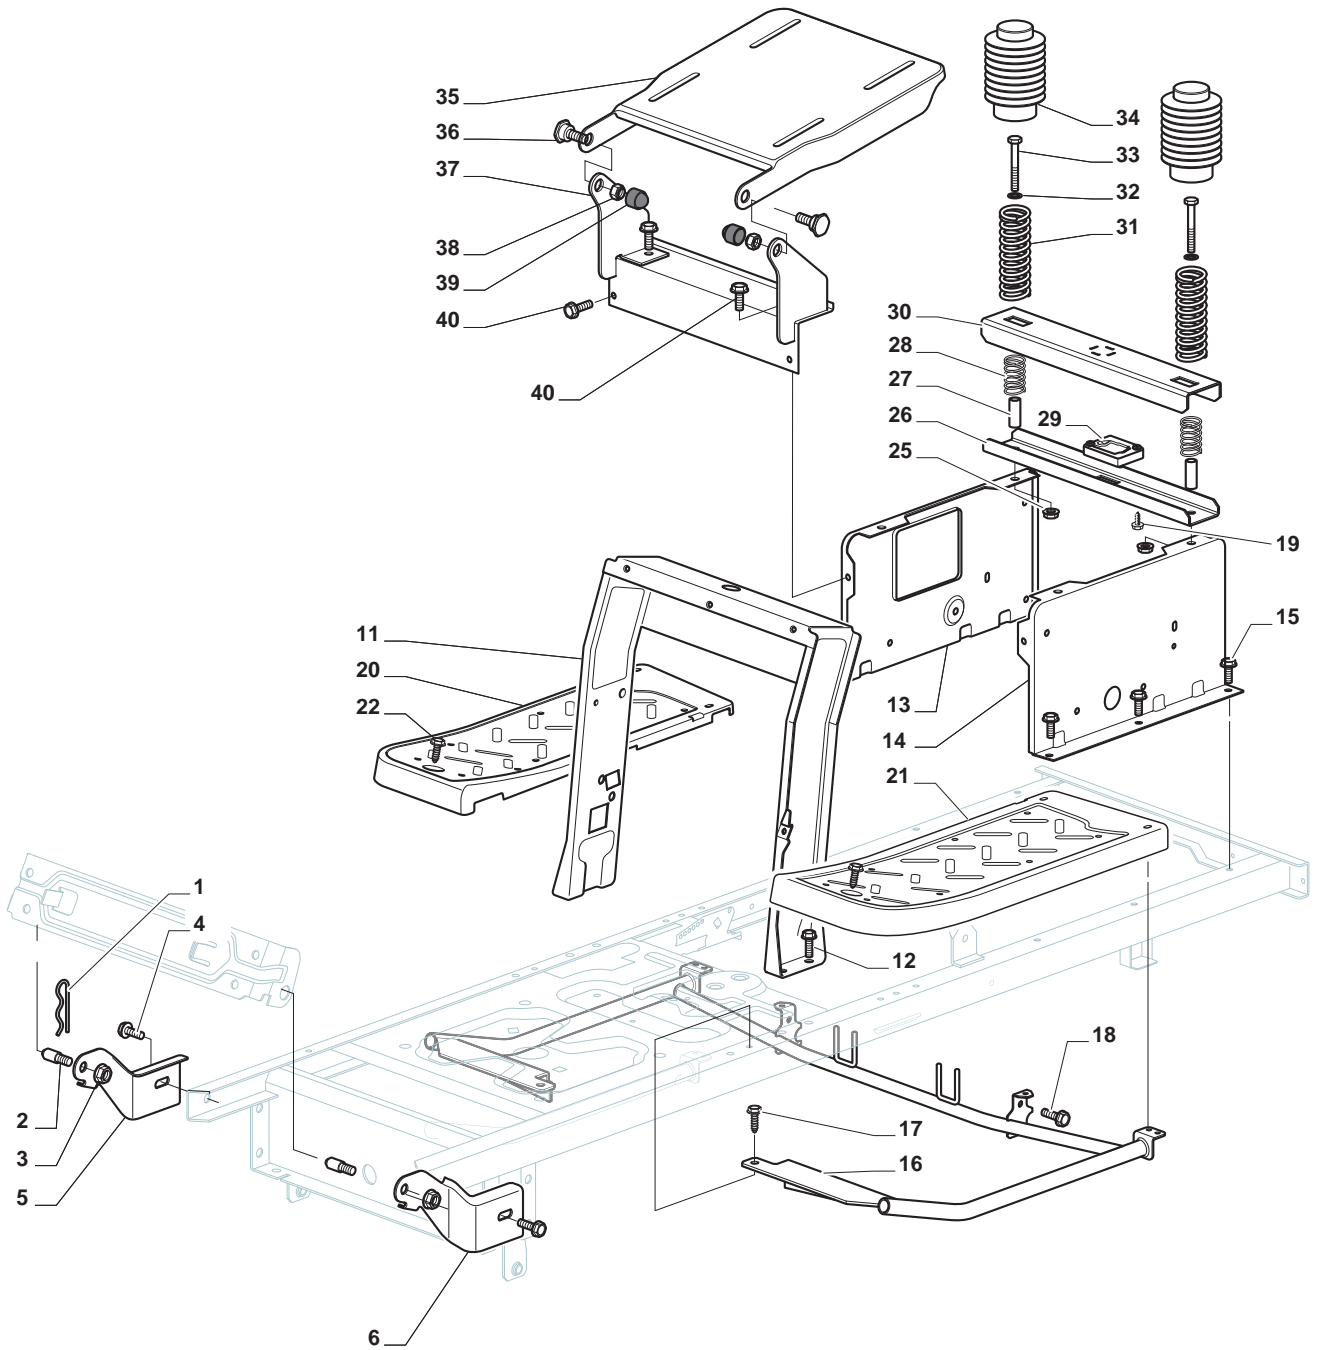

Chassis							
POS	CODE	Q.TY	DESCRIPTION	DESCRIZIONE	DESCRIPTION	BESCHREIBUNG	NOTES
1	124487998/0	1	Cotter Pin	Copiglia	Goupille	Split	
2	125510079/1	2	Pin	Perno	Pivot	Bolzen	
3	112155000/0	2	Nut	Dado	Ecrou	Nuss	
4	112735599/0	2	Screw	Vite	Vis	Schraube	
5	325547225/0	1	Right Plate	Piastrina Destra	Plaquette Droit	Rechte Plättchen	
6	325547227/0	1	Left Plate	Piastrina Sinistra	Plaquette Gauche	Linke Platte	
11	382785169/1	1	Steering Column Support	Supporto Piantone	Support Tube De Direction	Lenkungsaeulehalter	
12	125943009/0	4	Screw	Vite	Vis	Schraube	
13	325785331/1	1	Right Seat Support	Supporto Sedile Destro	Support Siege Droit	Rechte Sitzhalter	
14	325785333/1	1	Left Seat Support	Supporto Sedile Sinistro	Support Siege Gauche	Linke Sitzhalter	
15	125943009/0	6	Screw	Vite	Vis	Schraube	
16	382785179/0	1	Footboard Support	Supporto Pedana	Marchepied Support	Fussbretthalter	
17	125943009/0	2	Screw	Vite	Vis	Schraube	
18	125943009/0	2	Screw	Vite	Vis	Schraube	
19	112728686/0	2	Screw	Vite	Vis	Schraube	
20	325500041/1	1	Right Footboard	Pedana Destra	Marchepied Droit	Rechte Fussbrett	
21	325500043/1	1	Left Footboard	Pedana Sinistra	Marchepied Gauche	Linke Fussbrett	
22	112735599/0	2	Screw	Vite	Vis	Schraube	
25	112293201/0	2	Nut	Dado	Ecrou	Nuss	
26	325820109/1	1	Seat Support	Supporto Sedile	Support Siege	Sitzhalter	
27	125160048/0	2	Spacer	Distanziale	Entretoise	Distanzring	
28	125430263/0	2	Spring	Molla	Ressort	Feder	
29	325785379/1	1	Support	Supporto	Support	Halter	
30	325820111/1	1	Support	Supporto	Support	Halter	
31	125430264/0	2	Spring	Molla	Ressort	Feder	
32	112521350/0	2	Washer	Rondella	Rondelle	Scheibe	
33	112691400/0	2	Screw	Vite	Vis	Schraube	
34	325122002/0	2	Hood	Cuffia	Protecteur	Schutzkasten	
35	382547061/0	1	Plate	Plate	Plate	Plate	
36	122524970/2	2	Fulcrum Pin	Perno Fulcro	Pivot	Gelenkpunkt	
37	382820151/0	1	Seat Support	Supporto Sedile	Support Siege	Sitzhalter	
38	112155010/0	2	Nut	Dado	Ecrou	Nuss	
39	118203854/0	2	Screw	Vite	Vis	Schraube	
40	125943009/0	4	Screw	Vite	Vis	Schraube