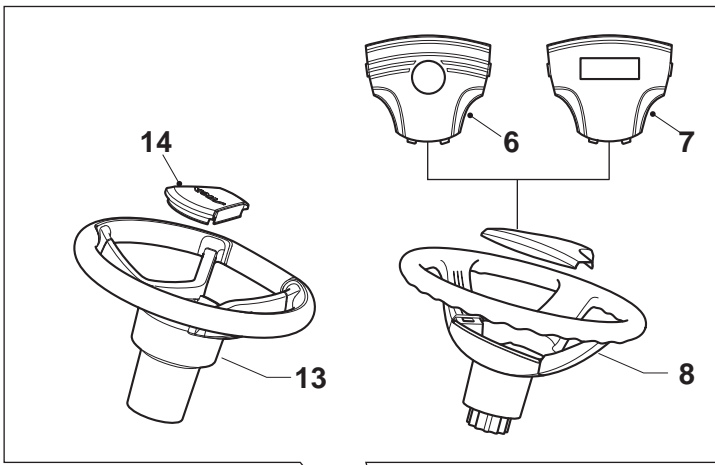

Seat & Steering Wheel							
POS	CODE	Q.TY	DESCRIPTION	DESCRIZIONE	DESCRIPTION	BESCHREIBUNG	NOTES
1	125722472/0	1	Seat	Sedile	Siege	Sitz	
2	125722463/0	1	Seat	Sedile	Siege	Sitz	
3	125722453/1	1	Seat	Sedile	Siege	Sitz	
3	125722453/1	1	Seat	Sedile	Siege	Sitz	
4	125722471/0	1	Seat	Sedile	Siege	Sitz	
5	125722456/0	1	Seat	Sedile	Siege	Sitz	
6	325580503/0	1	Steering Plate	Placca Volante	Plaque Volant	Lenkradplatte	Round Plate
7	325580504/0	1	Steering Plate	Placca Volante	Plaque Volant	Lenkradplatte	Square Plate
8	325961219/0	1	Steering Wheel	Volante	Volant	Lenkrad	
9	112792611/0	4	Screw	Vite	Vis	Schraube	
10	112540260/0	4	Grower	Grower	Grower	Federring	
11	112523060/0	4	Washer	Rondella	Rondelle	Scheibe	
12	125722477/0	1	Seat	Sedile	Siege	Sitz	
13	325961221/1	1	Steering Wheel	Volante	Volant	Lenkrad	
14	325580508/0	1	Steering Plate	Placca Volante	Plaque Volant	Lenkradplatte	STIGA Plate