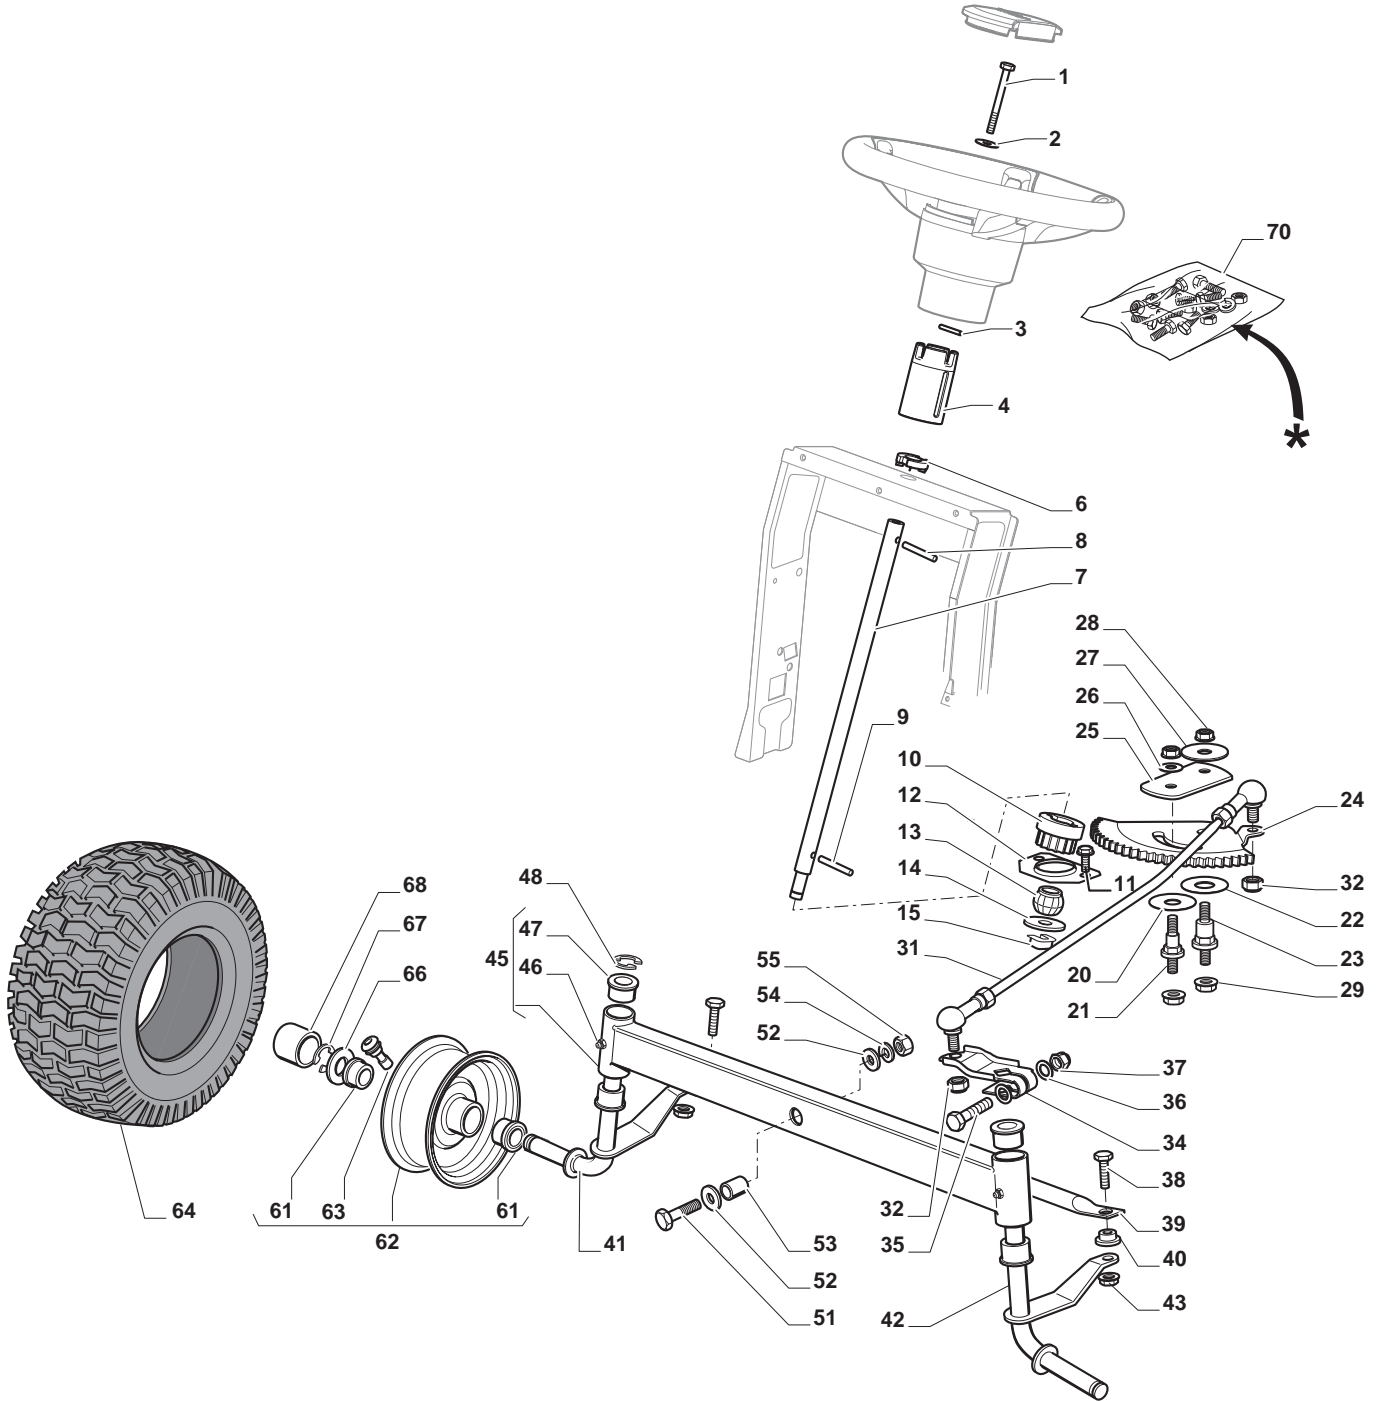

Steering							for STIGA models
POS	CODE	Q.TY	DESCRIPTION	DESCRIZIONE	DESCRIPTION	BESCHREIBUNG	NOTES
1	112692050/0	1	Screw	Vite	Vis	Schraube	
2	112540260/0	1	Washer	Rondella	Rondelle	Scheibe	
3	112523070/0	1	Pin	Spina	Ressort	Stift	
4	382785266/0	1	Support	Supporto	Support	Halter	
6	325038008/0	1	Bushing	Boccola	Douille	Büchse	
7	125520007/0	1	Steering Column	Piantone Sterzo	Tube De Direction	Lenkungsaeule	
8	112620300/0	1	Pin	Spina	Ressort	Stift	
9	112622650/0	1	Pin	Spina	Goupille	Stift	
10	125570003/0	1	Pinion	Pignone	Pignon	Ritzel	
11	127943051/0	2	Screw	Vite	Vis	Schraube	
12	325785213/1	1	Support	Supporto	Support	Halter	
13	325743000/0	1	Joint Tc/Junior	Snodo	Joint	Gelenk	
14	112521370/0	1	Washer	Rondella	Rondelle	Scheibe	
15	112436030/0	1	Plate	Piastrina	Plaque	Plattechen	
20	322672151/0	1	Antifriction Washer	Rondella Antifrizione	Rondelle Antifricion	Anti Friktionswäscher	
21	125510104/0	1	Pin	Perno	Pivot	Bolzen	
22	125670023/0	1	Washer	Rondella	Rondelle	Scheibe	
23	125510109/0	1	Pin	Perno	Pivot	Bolzen	
24	325735519/0	1	Steering Shaft	Settore Sterzo	Secteur Direction	Lenkkranz	
25	325547233/0	1	Plate	Piastrina	Plaque	Plättchen	
26	112369500/0	1	Elastic Washer	Disco Elastico	Disque Elastique	Federscheibe	
27	122160400/0	1	Elastic Washer	Disco Elastico	Disque Elastique	Federscheibe	
28	112155010/0	2	Nut	Dado	Écrou	Mutter	
29	112155010/0	2	Nut	Dado	Écrou	Mutter	
31	382000566/2	1	Rod	Asta	Tige	Stange	
32	112156602/0	2	Nut	Dado	Écrou	Mutter	
34	325318243/0	1	Lever	Leva	Levier	Hebel	
35	112692390/0	1	Screw	Vite	Vis	Schraube	
36	112521360/0	2	Washer	Rondella	Rondelle	Scheibe	
37	112156602/0	1	Nut	Dado	Écrou	Mutter	
38	125510103/0	2	Pin	Perno	Pivot	Bolzen	
39	325840029/0	1	Tie Rod	Tirante	Tirant	Spannstange	
40	325038007/0	2	Bushing	Boccola	Douille	Büchse	
41	382230369/0	1	Right Stub Axle	Fusello Destro	Fuseau Droit	Rechter Achsschenkel	13"
41	382230373/0	1	Right Stub Axle	Fusello Destro	Fuseau Droit	Rechter Achsschenkel	15"
42	382230371/0	1	Left Stub Axle	Fusello Sinistro	Fuseau Gauche	Linker Achsschenkel	13"
42	382230375/0	1	Left Stub Axle	Fusello Sinistro	Fuseau Gauche	Linker Achsschenkel	15"
43	112155000/0	2	Nut	Dado	Écrou	Mutter	
45	382034030/0	1	Equalizer W/ Bush And Lubricator	Bilanciere Con Boccola Ed Ingrassatore	Balancier Avec Douille Et Graisseur	Kipphebel Mit Büchse Und Fettbüchse	
46	112379511/0	2	Grease Dispenser	Ingrassatore	Graisseur	Fettbüchse	
47	125034002/1	4	Bush	Boccola	Douille	Büchse	
48	112001010/0	1	Benzing Ring	Anello Benzing	Anneau Benzing	Ring Benzing	
51	112692695/0	1	Screw	Vite	Vis	Schraube	
52	112523100/0	2	Washer	Rondella	Rondelle	Scheibe	
53	125160016/0	1	Equalizer Spacer	Distanziale	Entretroise	Entfernungsstück	
54	112587100/0	1	Grower	Grower	Grower	Grower	
55	112295300/0	1	Nut	Dado	Ecrou	Mutter	
61	125122200/2	4	Bearing	Cuscinetto	Roulement	Lager	
62	182000598/0	2	Rimm	Cerchio Ruota	Bandage Roue	Vorderrad Felger	
63	125950000/0	2	Valve	Valvola	Soupape	Ventil	
64	125590014/0	2	Tyre	Pneumatico	Pneu	Reifen	13"
64	127590066/0	2	Tyre	Pneumatico	Pneu	Reifen	15"
66	125670005/1	2	Washer	Rosetta	Rondelle	Scheibe	
67	112001010/0	2	Benzing Ring	Anello Benzing	Anneau Benzing	Ring Benzing	
68	322110239/0	2	Hub Cover	Coprimozzo	Couvre-Moyeu Noir	Nabedeckel	Stiga Style
70	382180124/0	1	Screw	Vite	Vis	Schraube