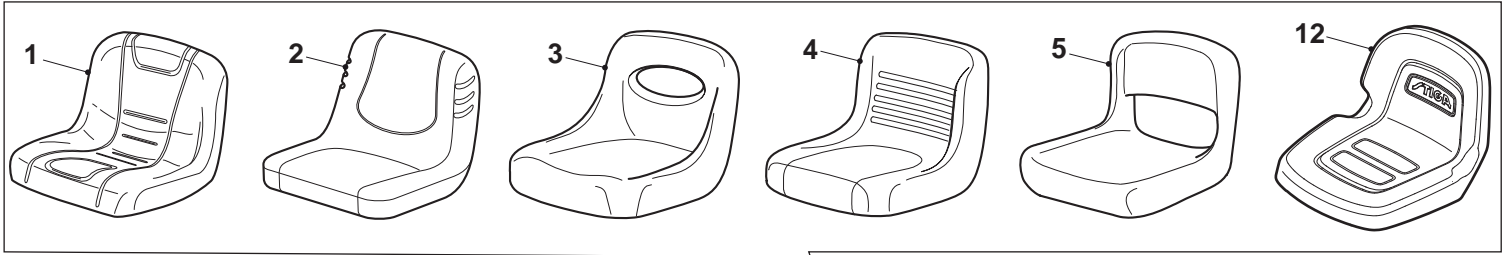

Seat & Steering Wheel							
POS	CODE	Q.TY	DESCRIPTION	DESCRIZIONE	DESCRIPTION	BESCHREIBUNG	NOTES
1	125722472/0	1	Seat	Sedile	Siege	Sitz	
2	125722463/0	1	Seat	Sedile	Siege	Sitz	
3	125722453/1	1	Seat	Sedile	Siege	Sitz	
3	125722453/1	1	Seat	Sedile	Siege	Sitz	
4	125722471/0	1	Seat	Sedile	Siege	Sitz	
5	125722456/0	1	Seat	Sedile	Siege	Sitz	
6	325580503/0	1	Steering Plate	Placca Volante	Plaque Volant	Lenkradplatte	Round Plate
7	325580504/0	1	Steering Plate	Placca Volante	Plaque Volant	Lenkradplatte	Square Plate
8	325961219/0	1	Steering Wheel	Volante	Volant	Lenkrad	
9	112792611/0	4	Screw	Vite	Vis	Schraube	
10	112540260/0	4	Grower	Grower	Grower	Federring	
11	112523060/0	4	Washer	Rondella	Rondelle	Scheibe	
12	125722477/0	1	Seat	Sedile	Siege	Sitz	
13	325961221/1	1	Steering Wheel	Volante	Volant	Lenkrad	
14	325580508/0	1	Steering Plate	Placca Volante	Plaque Volant	Lenkradplatte	STIGA Plate