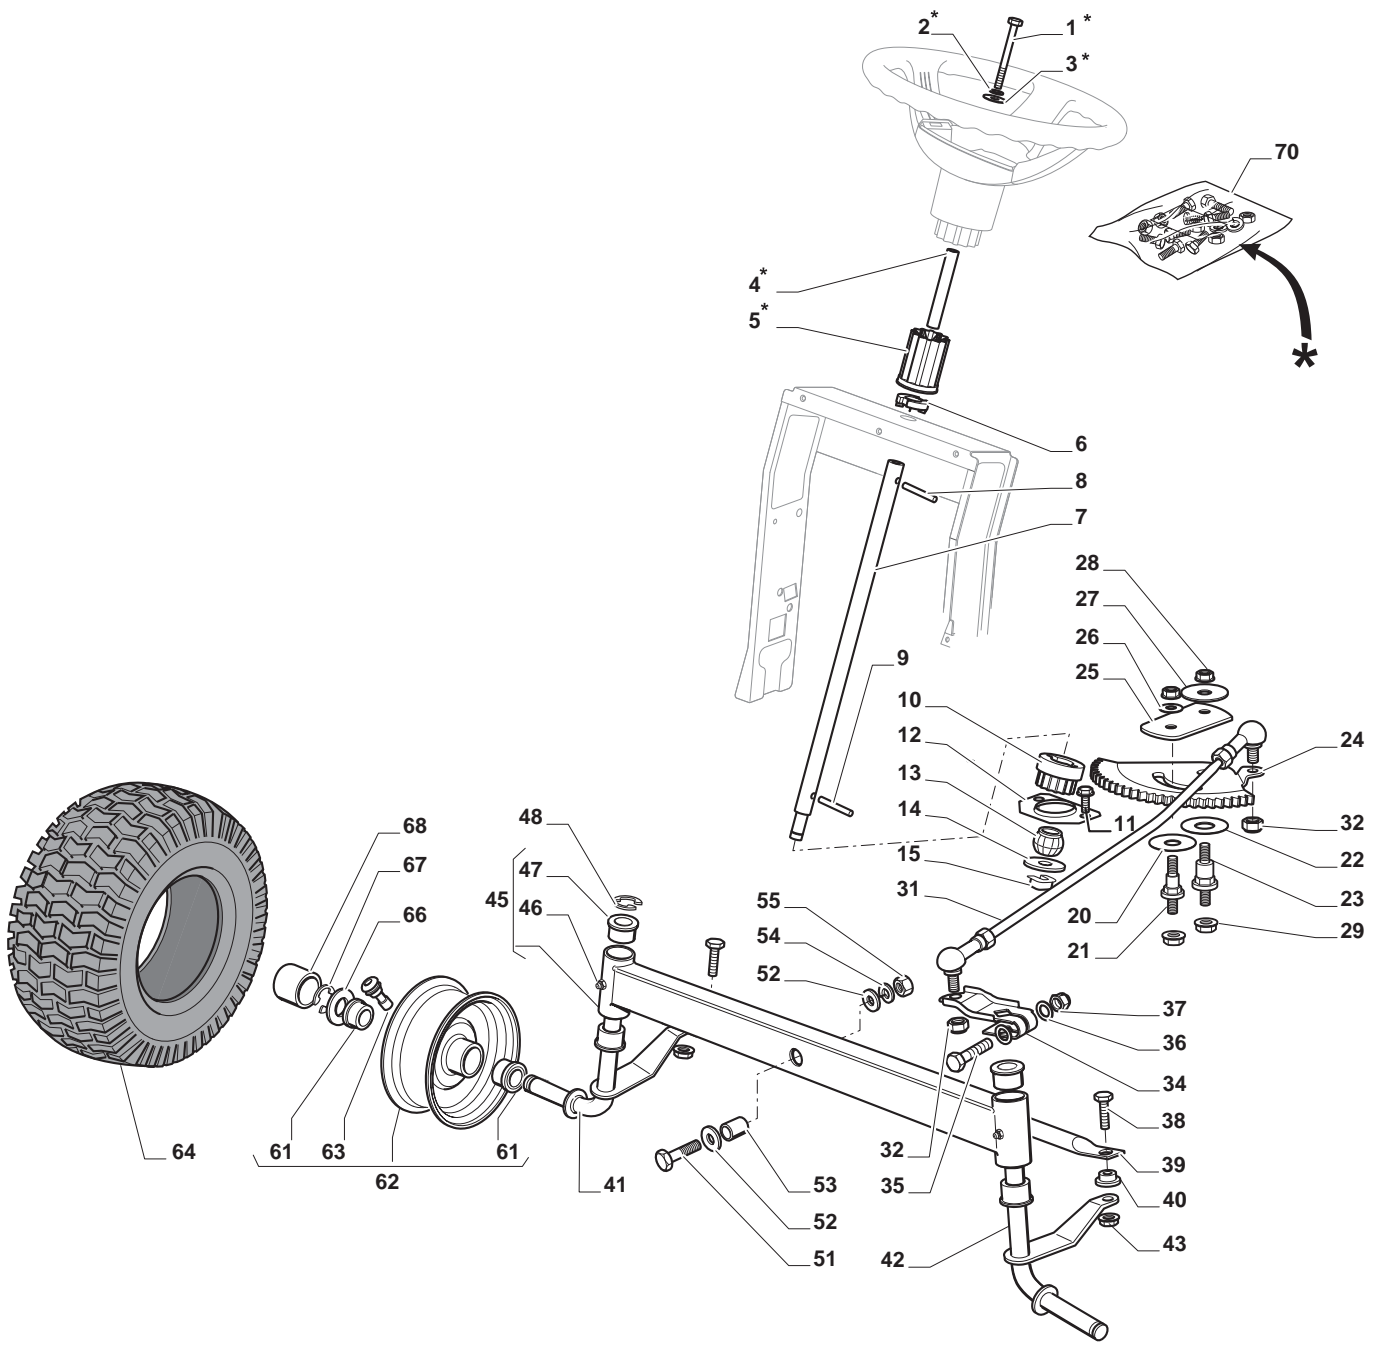

Steering							
POS	CODE	Q.TY	DESCRIPTION	DESCRIZIONE	DESCRIPTION	BESCHREIBUNG	NOTES
1	112692050/0	1	Screw	Vite	Vis	Schraube	
2	112540260/0	1	Grower	Grower	Grower	Federring	
3	112523070/0	1	Washer	Rosetta	Rondelle	Scheibe	
4	125160047/0	1	Spacer	Distanziale	Entretoise	Distanzring	
5	325785318/0	1	Support	Supporto	Support	Halter	
6	325038008/0	1	Bushing	Bushing	Bushing	Bushing	
7	125520007/0	1	Steering Column	Piantone Sterzo	Tube De Direction	Lenkungsaeule	
8	112620300/0	1	Pin	Perno	Pivot	Bolzen	
9	112622650/0	1	Pin	Perno	Pivot	Bolzen	
10	125570003/0	1	Pinion	Pignone	Pignon	Ritzel	
11	127943051/0	2	Screw	Vite	Vis	Schraube	
12	325785213/1	1	Support	Supporto	Support	Halter	
13	325743000/0	1	Joint Tc/Junior	Snodo	Joint	Gelenk	
14	112521370/0	1	Washer	Rosetta	Rondelle	Scheibe	
15	112436030/0	1	Plate	Piastra	Plaque	Platte	
20	322672151/0	1	Antifriction Washer	Rondella Antifrizione	Rondelle Antifriction	Anti Friktionswäscher	
21	125510104/0	1	Pin	Perno	Pivot	Bolzen	
22	125670023/0	1	Washer	Rosetta	Rondelle	Scheibe	
23	125510109/0	1	Pin	Perno	Pivot	Bolzen	
24	325735519/0	1	Steering Shaft	Settore Sterzo	Secteur Direction	Lenkkranz	
25	325547233/0	1	Plate	Piastra	Plaque	Platte	
26	112369500/0	1	Elastic Washer	Disco Elastico	Disque Elastique	Federscheibe	
27	122160400/0	1	Elastic Washer	Disco Elastico	Disque Elastique	Federscheibe	
28	112155010/0	2	Nut	Dado	Ecrou	Mutter	
29	112155010/0	2	Nut	Dado	Ecrou	Mutter	
31	382000566/2	1	Steering Rod	Asta Comando Sterzo	Levier Barre De Direction	Lenkungsstab	
32	112156602/0	2	Nut	Dado	Ecrou	Mutter	
34	325318243/0	1	Lever	Leva	Levier	Hebel	
35	112692390/0	1	Screw	Vite	Vis	Schraube	
36	112521360/0	2	Washer	Rosetta	Rondelle	Scheibe	
37	112156602/0	1	Nut	Dado	Ecrou	Mutter	
38	125510103/0	2	Pin	Perno	Pivot	Bolzen	
39	325840029/0	1	Tie Rod	Tirante	Tirant	Spannstange	
40	325038007/0	2	Bushing	Bussola	Douille	Büchse	
41	382230369/0	1	Right Stub Axle	Fusello Destro	Fuseau Droit	Rechter Achsschenkel	13"
41	382230373/0	1	Right Stub Axle	Fusello Destro	Fuseau Droit	Rechter Achsschenkel	15"
42	382230371/0	1	Left Stub Axle	Fusello Sinistro	Fuseau Gauche	Linker Achsschenkel	13"
42	382230375/0	1	Left Stub Axle	Fusello Sinistro	Fuseau Gauche	Linker Achsschenkel	15"
43	112155000/0	2	Nut	Dado	Ecrou	Mutter	
45	382034030/0	1	Equalizer With Bush And Lubricator	Bilanciere Con Boccola Ed Ingrassatore	Balancier Avec Douille Et Graisseur	Kipphebel Mit Büchse Und Fettbüchse	
46	112379511/0	2	Grease Dispenser	Ingrassatore	Graisseur	Fettbüchse	
47	125034002/1	4	Bush	Bussola	Douille	Büchse	
48	112001010/0	1	Benzing Ring	Anello Benzing	Anneau Benzing	Ring Benzing	
51	112692695/0	1	Screw	Vite	Vis	Schraube	
52	112523100/0	2	Washer	Rosetta	Rondelle	Scheibe	
53	125160016/0	1	Equalizer Spacer	Distanziale	Entretoise	Distanzring	
54	112587100/0	1	Grower	Grower	Grower	Federring	
55	112295300/0	1	Hexagonal Nut	Dado	Ecrou	Mutter	
61	125122200/2	4	Bearing	Cuscinetto	Roul. À Billes	Kugellager	
62	182000598/0	2	Rimm	Cerchio Ruota	Bandage Roue	Vorderrad Felger	
63	125950000/0	2	Valve	Valvola	Vanne	Ventil	
64	125590014/0	2	Tyre	Pneumatico	Pneu	Reifen	13"
64	127590066/0	2	Tyre	Pneumatico	Pneu	Reifen	15"
66	125670005/1	2	Washer	Rosetta	Rondelle	Scheibe	
67	112001010/0	2	Benzing Ring	Anello Benzing	Anneau Benzing	Ring Benzing	
68	322110233/0	2	Hub Cap Grey	Coprimozzo Grigio	Couvre-Moyeu Gris	Radkappe Grau	
70	382180124/0	1	Screw	Vite	Vis	Schraube