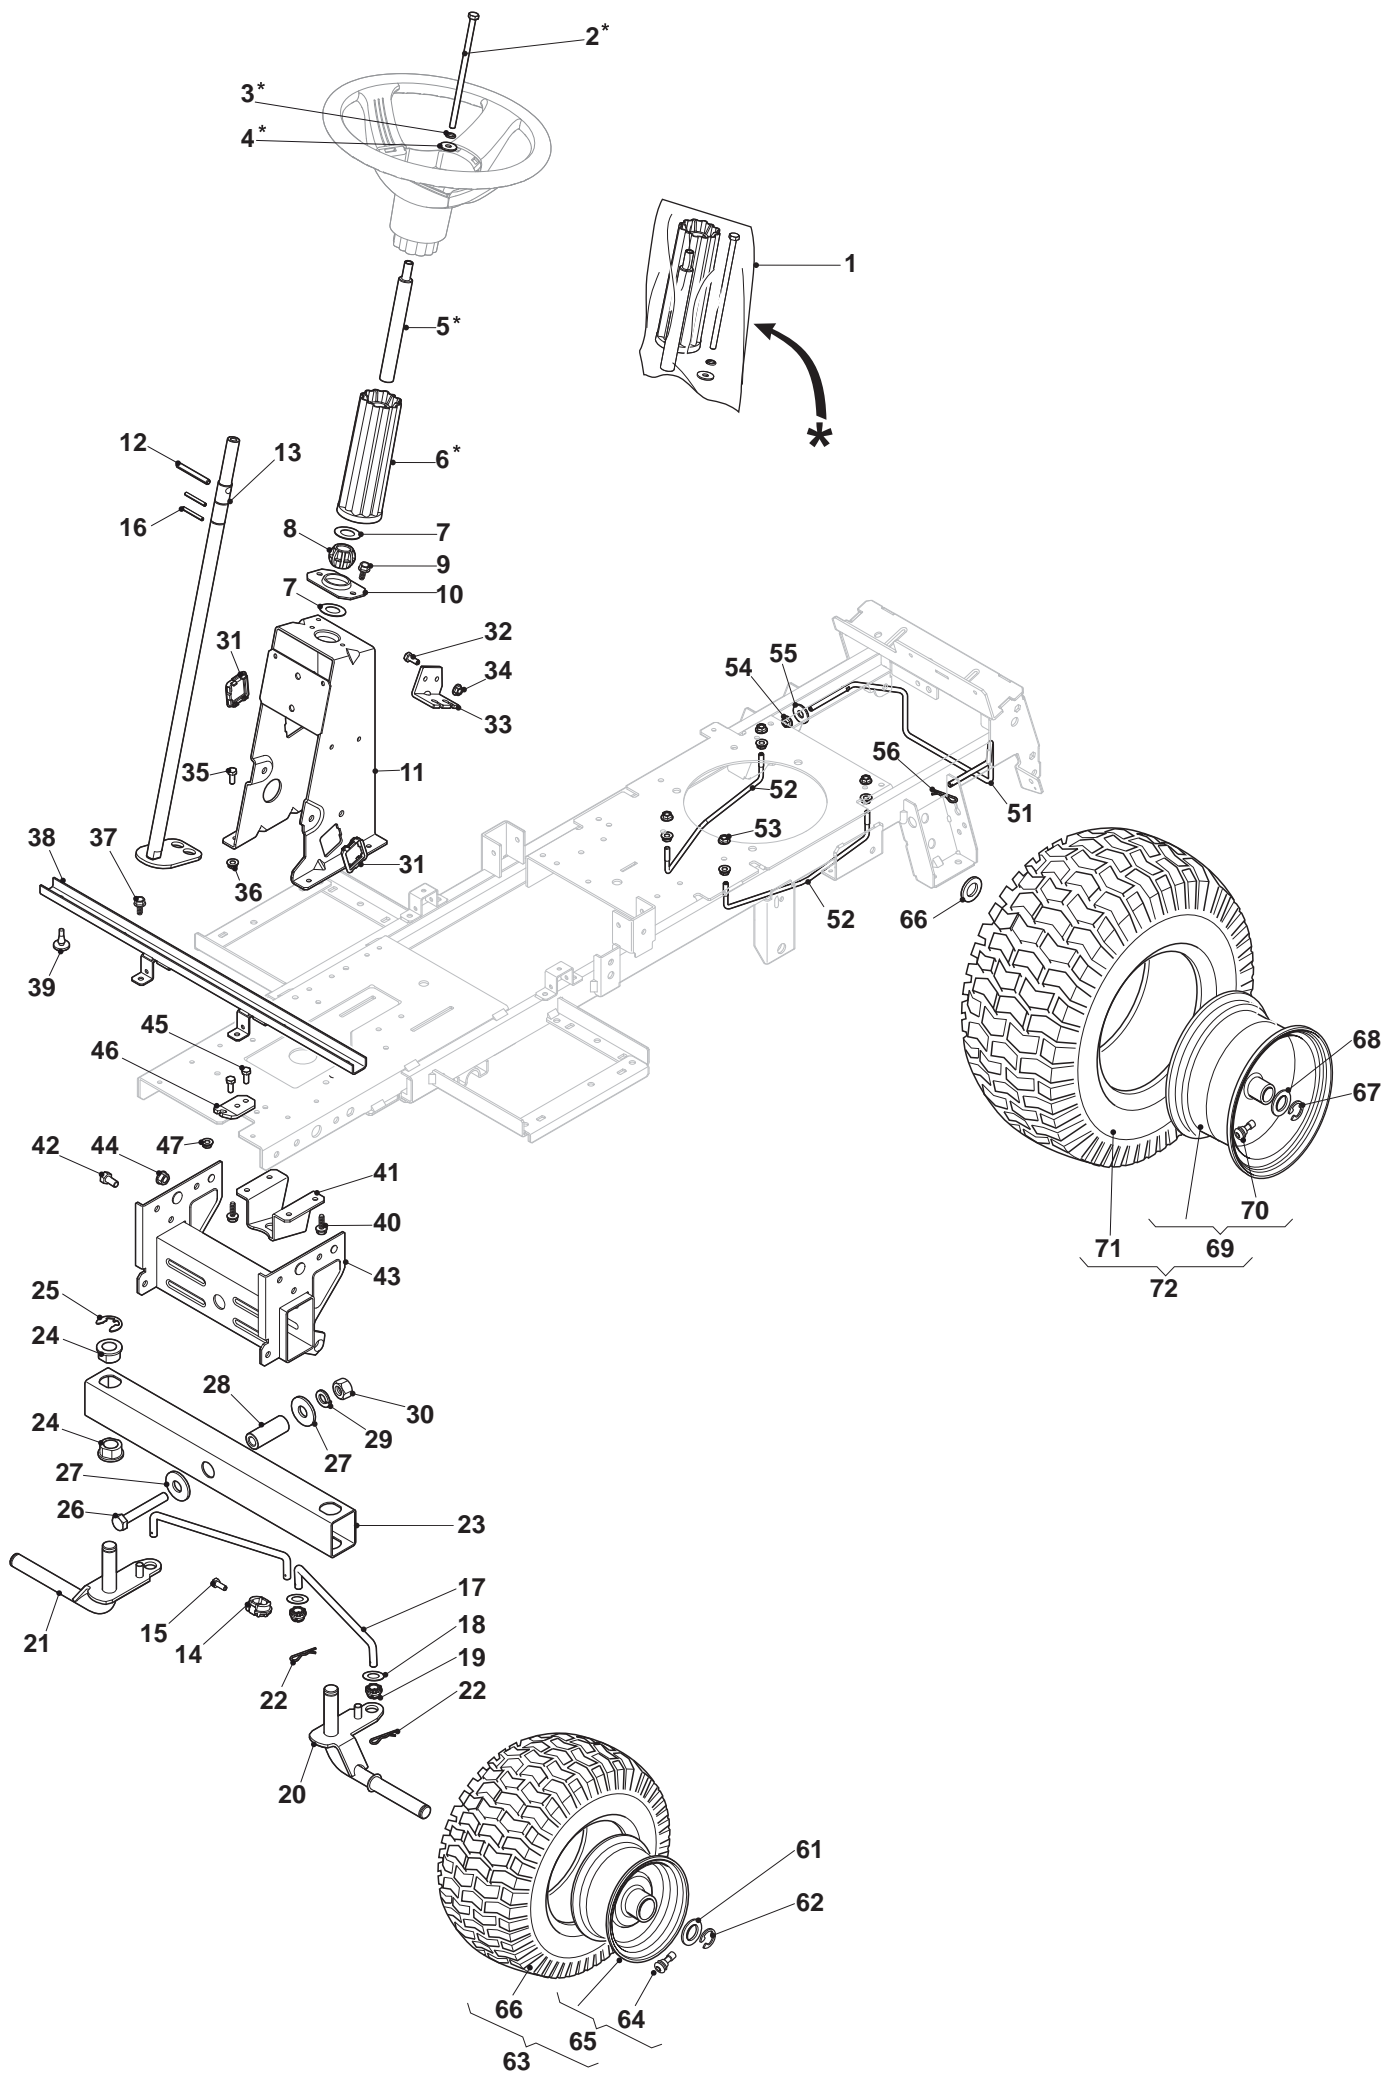

Steering							
POS	CODE	Q.TY	DESCRIPTION	DESCRIZIONE	DESCRIPTION	BESCHREIBUNG	NOTES
1	384180219/0	1	Outfit, Screws	Dotazione Viteria	Dotation Visserie	Satz, Schrauben	
2	127840055/0	1	Screw	Vite	Vis	Schraube	
3	112540260/0	1	Grower	Grower	Grower	Federring	
4	112523070/0	1	Washer	Rondella	Rondelle	Scheibe	
5	127160060/0	1	Extension column	Prolunga piantone	colonne d'extension	Erweiterung Spalte	
6	325785419/0	1	Steering Wheel Support	Supporto Volante	Support Volant	Lenkrad Halter	
7	125670023/0	2	Washer	Rondella	Rondelle	Scheibe	
8	122746617/0	1	Joint	Snodo	Joint	Gelenk	
9	112735121/0	2	Screw	Vite	Vis	Schraube	
10	327787091/0	1	Joint	Snodo	Support	Gelenk	
11	384773575/0	1	Front Bracket Support	Staffa Supporto Ant.	Support avant	Vorne Haltebügel	
12	112620300/0	1	Pin	Spina	Ressort	Stift	
13	384520051/0	1	Steering Column	Piantone Sterzo	Tube De Direction	Lenkungsaeule	
14	327045074/0	1	Bush	Boccola	Douille	Büchse	
15	125943004/0	2	Screw	Vite	Vis	Schraube	
16	112620210/0	2	Elastic Pin	Spina Elastica	Goupille	Stift	
17	127034091/0	2	Rod	Asta	Stange	Tige	
18	112521350/0	4	Washer	Rondella	Rondelle	Scheibe	
19	327045072/0	4	Bush	Boccola	Douille	Büchse	
20	384230411/0	1	Left Stub Axle	Fusello Sinistro	Fuseau Gauche	Linker Achsschenkel	
21	384230409/0	1	Right Stub Axle	Fusello Destro	Fuseau Droit	Rechter Achsschenkel	
22	124487995/0	4	Cotter Pin	Copiglia	Goupille	Split	
23	327869061/0	1	Pipe	Tubo	Axe Roues Avant	Rohr	
24	127047019/0	4	Bush	Bussola	Douille	Douille	
25	112000970/0	2	Benzing Ring	Anello Benzing	Anneau Benzing	Ring Benzing	
26	112794950/0	1	Screw	Vite	Vis	Schraube	
27	112523080/0	2	Washer	Rosetta	Rondelle	Scheibe	
28	127160062/0	1	Spacer	Distanziale	Entretoise	Distanzring	
29	112585100/0	1	Washer	Rosetta	Rondelle	Scheibe	
30	112295200/0	1	Nut	Dado	Ecrou	Mutter	
31	327580500/0	2	Plate	Placca	Plaque	Platte	
32	112791200/1	2	Screw	Vite	Vis	Schraube	
33	327772199/0	1	Front Bracket	Staffa Anteriore	Etrier avant	Vorne bügel	
34	112292102/0	2	Nut	Dado	Ecrou	Mutter	
35	112791200/1	4	Screw	Vite	Vis	Schraube	
36	112292102/0	4	Nut	Dado	Ecrou	Mutter	
37	112735122/0	4	Screw	Vite	Vis	Schraube	
38	384783061/0	1	Footboard Support	Supporto Pedana	Support Marchepied	Fussbrethalter	
39	127275000/0	1	Grommet	Gommino	Caoutchouc	Gummi	
40	112735122/0	4	Screw	Vite	Vis	Schraube	
41	327772165/1	1	Bracket	Staffa	Etrier	Etrier	
42	112792611/0	4	Screw	Vite	Vis	Schraube	
43	384783059/0	1	Forecarriage Support	Supporto Avantreno	Support	Forecarriage Support	
44	112293201/0	4	Nut	Dado	Ecrou	Mutter	
45	112791200/1	2	Screw	Vite	Vis	Schraube	
46	327772209/0	1	Bracket	Staffa	Etrier	Etrier	
47	112292102/0	2	Nut	Dado	Ecrou	Mutter	
51	127294009/0	1	Belt Guide	Guidacinghia Puleggia	Guide De Courroire	Riemenführung	
52	127294010/1	2	Belt Guide	Guidacinghia Puleggia	Guide De Courroire	Riemenführung	
53	112292102/0	8	Nut	Dado	Ecrou	Mutter	
54	112154510/0	1	Nut	Dado	Écrou	Mutter	
55	112521330/0	1	Washer	Rosetta	Rondelle	Scheibe	
56	124487997/0	1	Cotter Pin	Copiglia	Goupille	Split	
61	112000970/0	2	Benzing Ring	Anello Benzing	Anneau Benzing	Ring Benzing	
62	112521390/0	2	Washer	Rondella	Rondelle	Scheibe	
63	384680074/0	2	Front Wheel	Ruota Anteriore	Roue Avant	Vorderrad	13"
63	384680073/0	2	Front Wheel	Ruota Anteriore	Roue Avant	Vorderrad	11"
64	125590000/0	2	Front Tyre	Pneumatico Anteriore	Pneu Avant	Vorderreifen	
65	184044015/0	2	Front Wheel Rimm	Cerchio Ruota Ant.	Bandage Roue	Hinterrad Felger	13"
65	184044014/0	2	Rear Wheel Rimm	Cerchio Ruota Post.	Bandage Roue	Hinterrad Felger	11"
66	125590018/0	2	Tyre	Pneumatico	Pneu	Reifen	13"
66	127590067/0	2	Tyre	Pneumatico	Pneu	Reifen	11"
67	112001010/0	2	Benzing Ring	Anello Benzing	Anneau Benzing	Ring Benzing	
68	125670005/2	4	Washer	Rosetta	Rondelle	Scheibe	
69	184044013/0	2	Rimm	Cerchio Ruota	Bandage Roue	Hinterrad Felger	
70	125590000/0	2	Front Tyre	Pneumatico Anteriore	Pneu Avant	Vorderreifen	
71	127590068/0	2	Tyre	Pneumatico	Pneu	Reifen	13"
71	125590018/0	2	Tyre	Pneumatico	Pneu	Reifen	11"
72	384680076/0	2	Rear Wheel	Ruota Posteriore	Roue Arriere	Hinterrad	13"
72	384680075/0	2	Rear Wheel	Ruota Posteriore	Roue Arriere	Hinterrad	11"