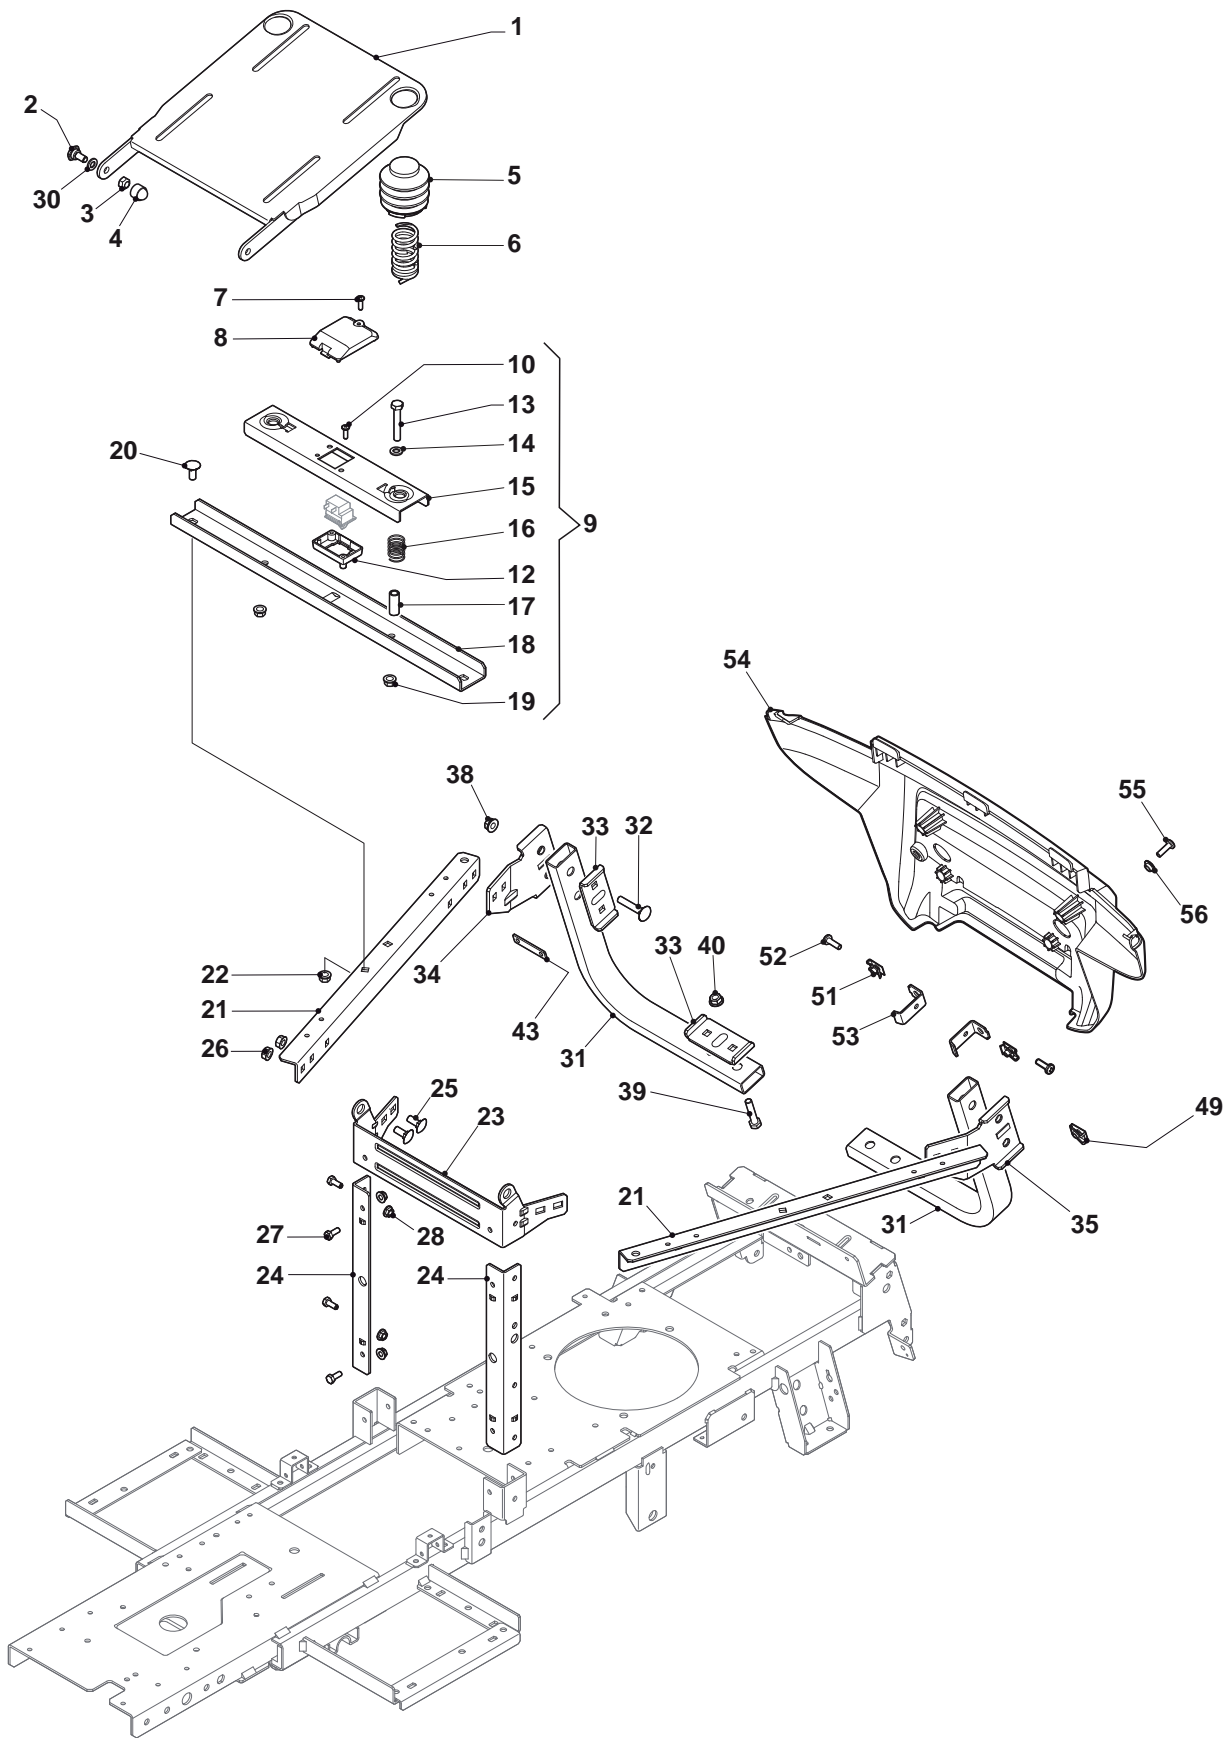

Chassis							for Side Discharge
POS	CODE	Q.TY	DESCRIPTION	DESCRIZIONE	DESCRIPTION	BESCHREIBUNG	NOTES
1	382547061/0	1	Plate	Piastrina	Plaqueette	Plättchen	
2	122524970/3	2	Pin	Perno	Pivot	Bolzen	
3	112155010/0	2	Nut	Dado	Écrou	Mutter	
4	118203854/0	2	Screw	Vite	Vis	Schraube	
5	327737500/0	2	Protection Hood	Cuffia	Protecteur	Schutzkasten	
6	127430589/0	2	Spring	Molla	Ressort	Feder	
7	112728706/0	1	Screw	Vite	Vis	Schraube	
8	327110508/0	1	Switch Cover	Switch Cover	Switch Cover	Switch Cover	
9	384394751/1	1	Micro	Micro Interruttore	Micro	Mikro	
10	112728686/0	2	Screw	Vite	Vis	Schraube	
11	119410606/0	1	Micro Switch	Micro Switch	Micro Switch	Micro Switch	
12	325785379/1	1	Support	Supporto	Support	Halter	
13	112691400/0	2	Screw	Vite	Vis	Schraube	
14	112521350/0	2	Washer	Rondella	Rondelle	Scheibe	
15	327543047/0	1	Plate	Piastrina	Plaqueette	Plättchen	
16	125430263/0	2	Spring	Molla	Ressort	Feder	
17	125160048/0	2	Spacer	Distanziale	Entretoise	Distanzring	
18	327787089/0	1	Support	Supporto	Support	Halter	
19	112293201/0	2	Nut	Dado	Écrou	Mutter	
20	112818690/0	2	Screw	Vite	Vis	Schraube	
21	327650131/0	2	Upper Stiffening	Rinforzo Superiore	Renforcer supérieur	Stärkung Higher	
22	112293201/0	2	Nut	Dado	Écrou	Mutter	
23	327543039/0	1	Backup Plate	Piastrina di Supporto	Plaqueette de support	Stützplatte	
24	327010209/0	2	Angular	Angolare	Angulaire	Halter	
25	112818690/0	8	Screw	Vite	Vis	Schraube	
26	112293201/0	8	Nut	Dado	Écrou	Mutter	
27	112791200/1	8	Screw	Vite	Vis	Schraube	
28	112154510/0	8	Nut	Dado	Écrou	Mutter	
30	122675110/0	2	Washer	Rosetta	Rondelle	Scheibe	
31	327869063/0	2	Pipe	Tubo Pescante	Tube	Rohr	
32	112819105/0	4	Screw	Vite	Vis	Schraube	
33	327543029/0	4	Plate	Piastrina	Plaqueette	Plättchen	
34	327772171/0	1	Bracket, Right	Staffa Dx	Etrier Droit	Steigbügel, Rechte	
35	327772225/0	1	Bracket, Left	Staffa Sx	Etrier Gauche	Steigbügel, Linke	
38	112154210/0	4	Nut	Dado	Écrou	Mutter	
39	112691115/0	4	Screw	Vite	Vis	Schraube	
40	112154210/0	4	Nut	Dado	Écrou	Mutter	
43	322545142/0	2	Plate	Piastrina	Plaqueette	Plättchen	
49	112437507/0	2	Rapid Fixing Plate	Piastrina	Plaqueette	Plättchen	
51	112437507/0	2	Rapid Fixing Plate	Piastrina	Plaqueette	Plättchen	
52	112727791/0	4	Screw	Vite	Vis	Schraube	
53	327772233/0	2	Bracket	Staffa	Support	Halterung	
54	327110496/0	1	Cover	Copertura	Couvercle	Deckel	
55	112727791/0	4	Screw	Vite	Vis	Schraube	
56	325160039/0	1	Spacer	Distanziale	Entretoise	Distanzring