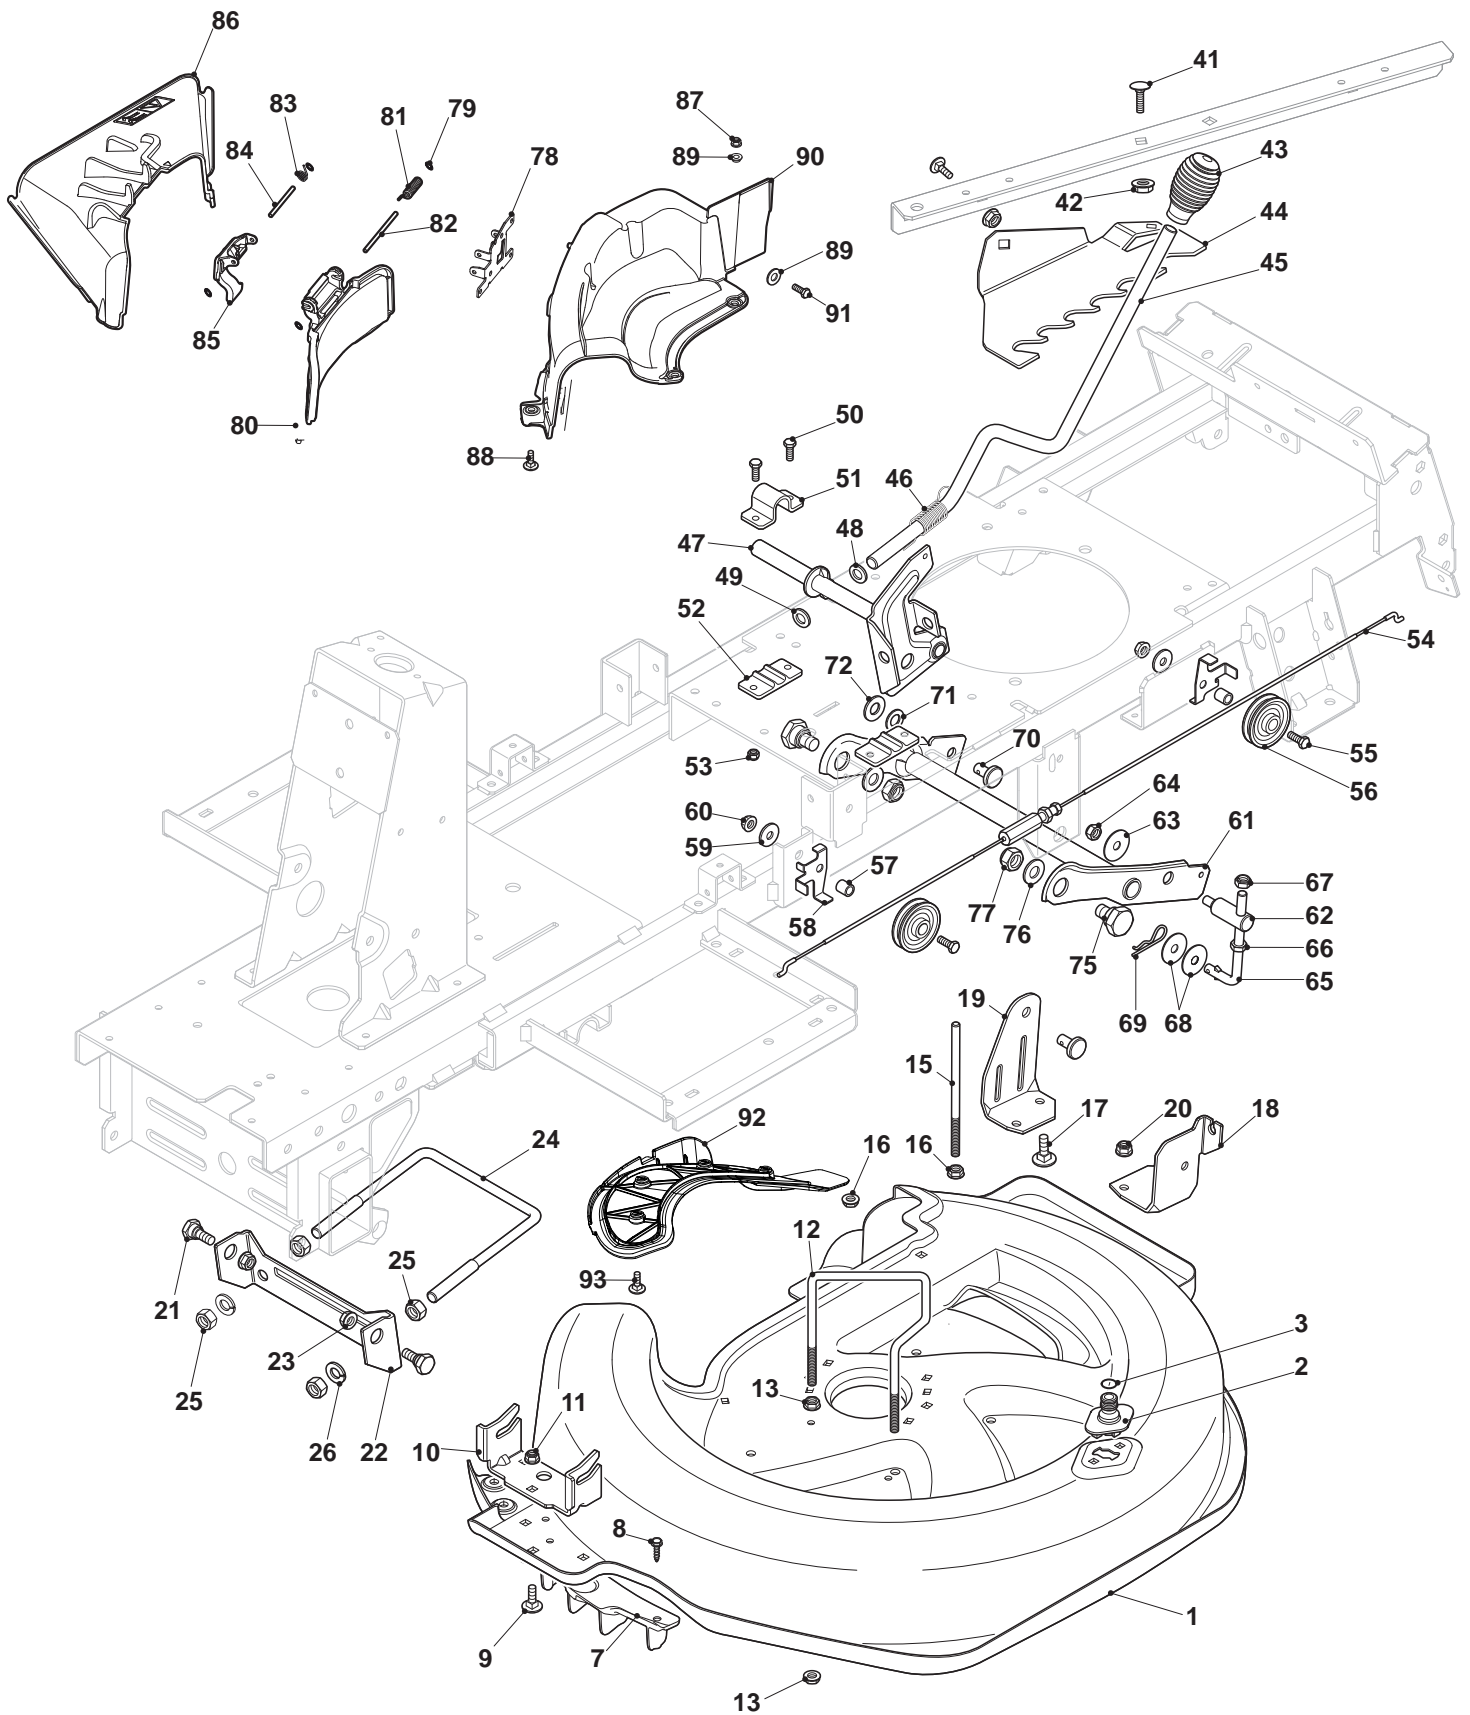

Cutting Plate and Lifting

for Side Discharge