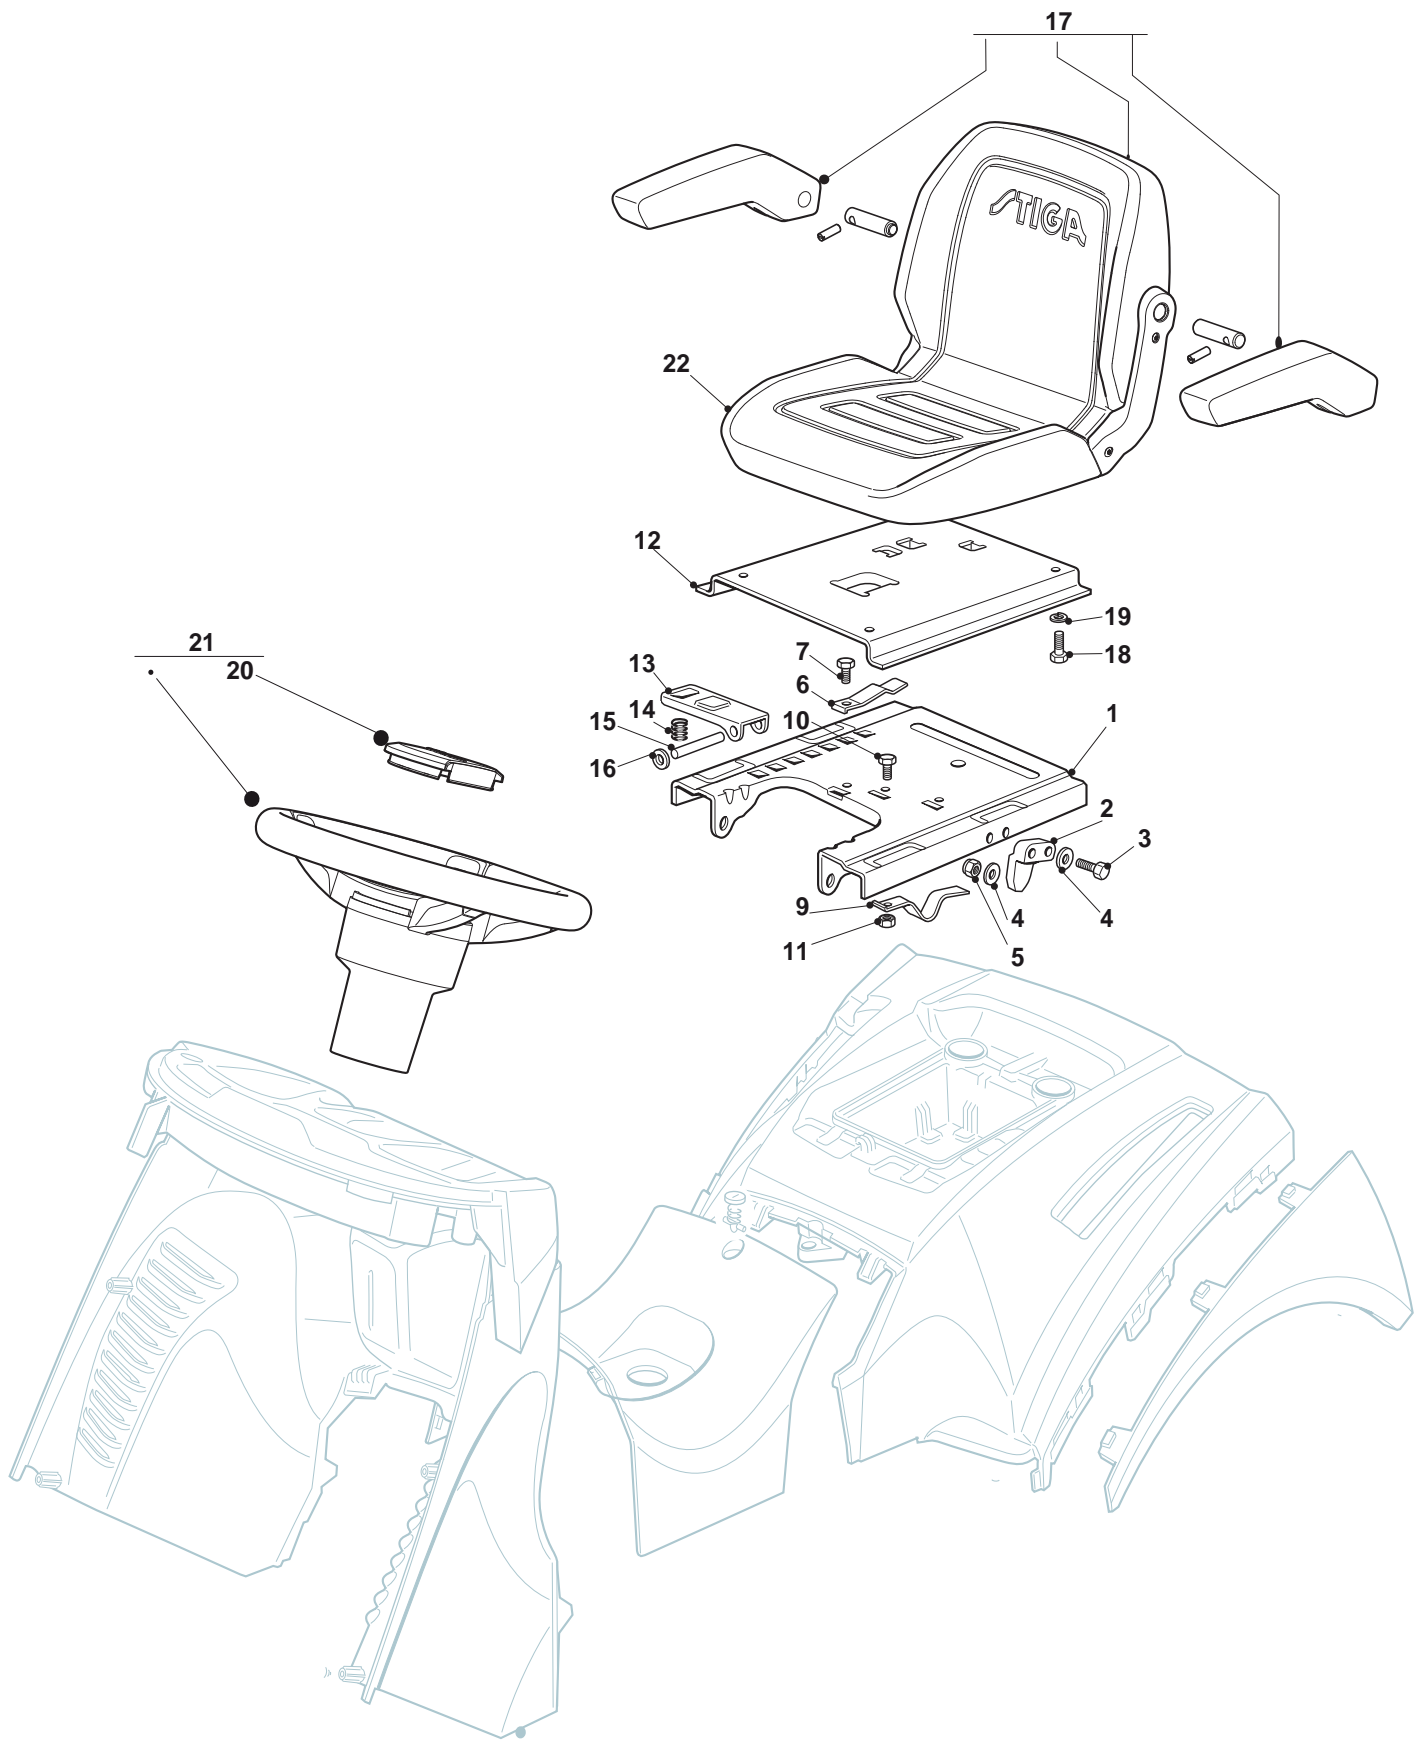

Seat & Steering Wheel							
POS	CODE	Q.TY	DESCRIPTION	DESCRIZIONE	DESCRIPTION	BESCHREIBUNG	NOTES
1	325785149/2	1	Fixed Seat Support	Supporto Sedile Fisso	Support Siege Fixe	Fest Sitzhalter	
2	325060049/0	1	Seat Switch Cam	Camma Azionamento	Came Interrupteur Siege	Nocken	
3	112815050/0	2	Screw	Vite	Vis	Schraube	
4	112521320/0	4	Washer	Rosetta	Rondelle	Scheibe	
5	112372550/0	2	Nut	Dado	Ecrou	Mutter	
6	125430203/1	1	Spring	Molla Arresto	Ressort D'Arret	Rastfeder	
7	112731580/0	1	Screw	Vite	Vis	Schraube	
9	125430223/2	1	Spring	Molla	Ressort	Feder	
10	112789000/0	1	Screw	Vite	Vis	Schraube	
11	112154330/0	1	Low Nut	Dado	Écrou	Mutter	
12	325785147/2	1	Seat Support	Supporto Sedile	Support Siege	Sitzhalter	
13	325318109/1	1	Stop Lever	Leva Arresto	Levier D'Arret	Abstellhebel	
14	125430202/1	1	Spring	Molla	Ressort	Feder	
15	125510000/0	1	Pin	Perno	Pivot	Bolzen	
16	112604897/0	2	Elastic Washer	Disco Elastico	Disque Elastique	Federscheibe	
17	382735810/0	1	Seat Assy	Ass. Sedile	Ens. Siege	Sitz Kit	
18	112793102/0	4	Screw	Vite	Vis	Schraube	
19	112583500/0	4	Grower	Grower	Grower	Grower	
20	325580508/0	1	Steering Plate	Placca Volante	Plaque Volant	Lenkradplatte	
21	325961222/1	1	Steering Wheel	Volante	Volant	Lenkrad	
22	125722479/0	1	Seat	Sedile	Siege	Sitz