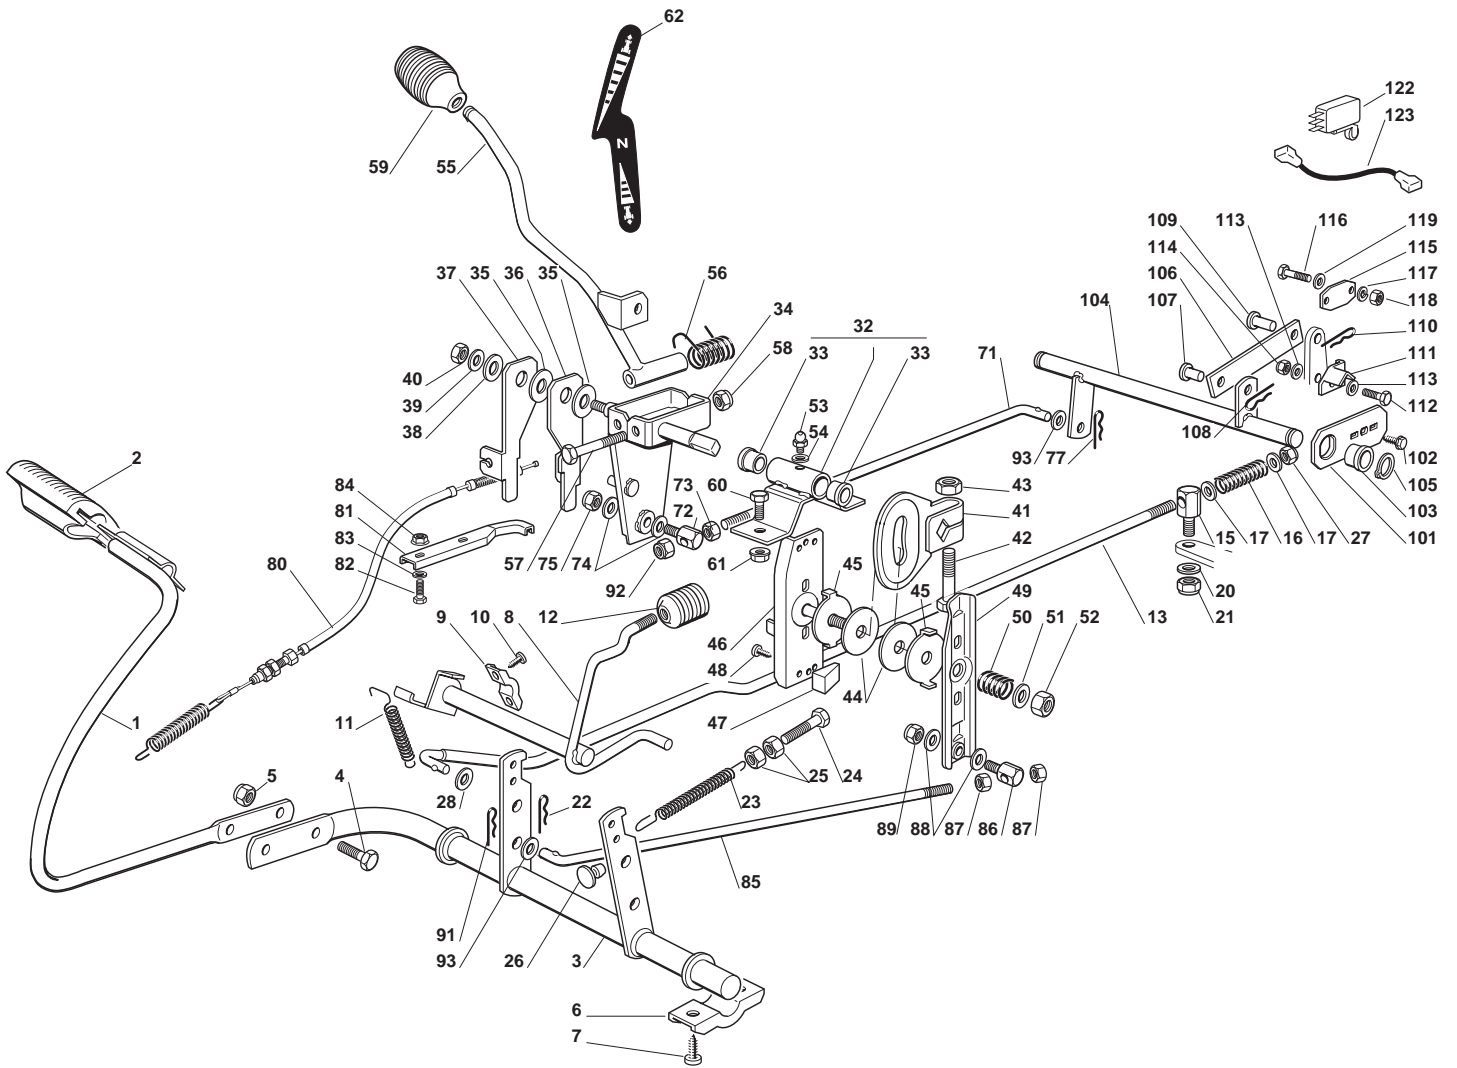

Brake And Gearbox Controls

only for Tuff Torq transmission