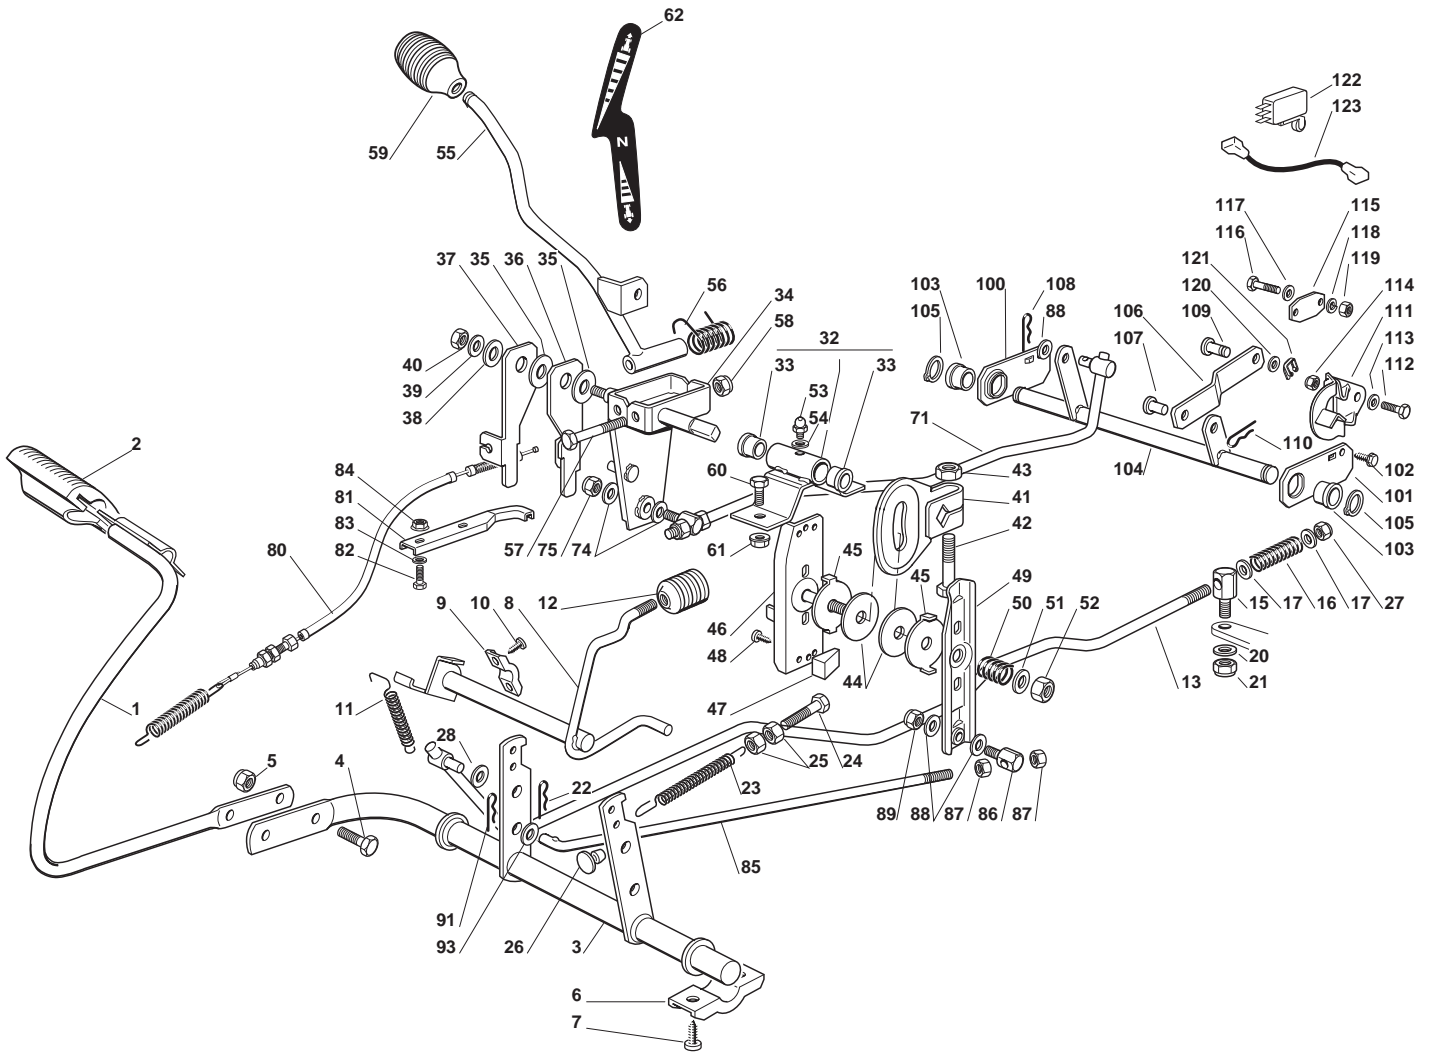

Brake And Gearbox Controls

only for Hydro-Gear transmission