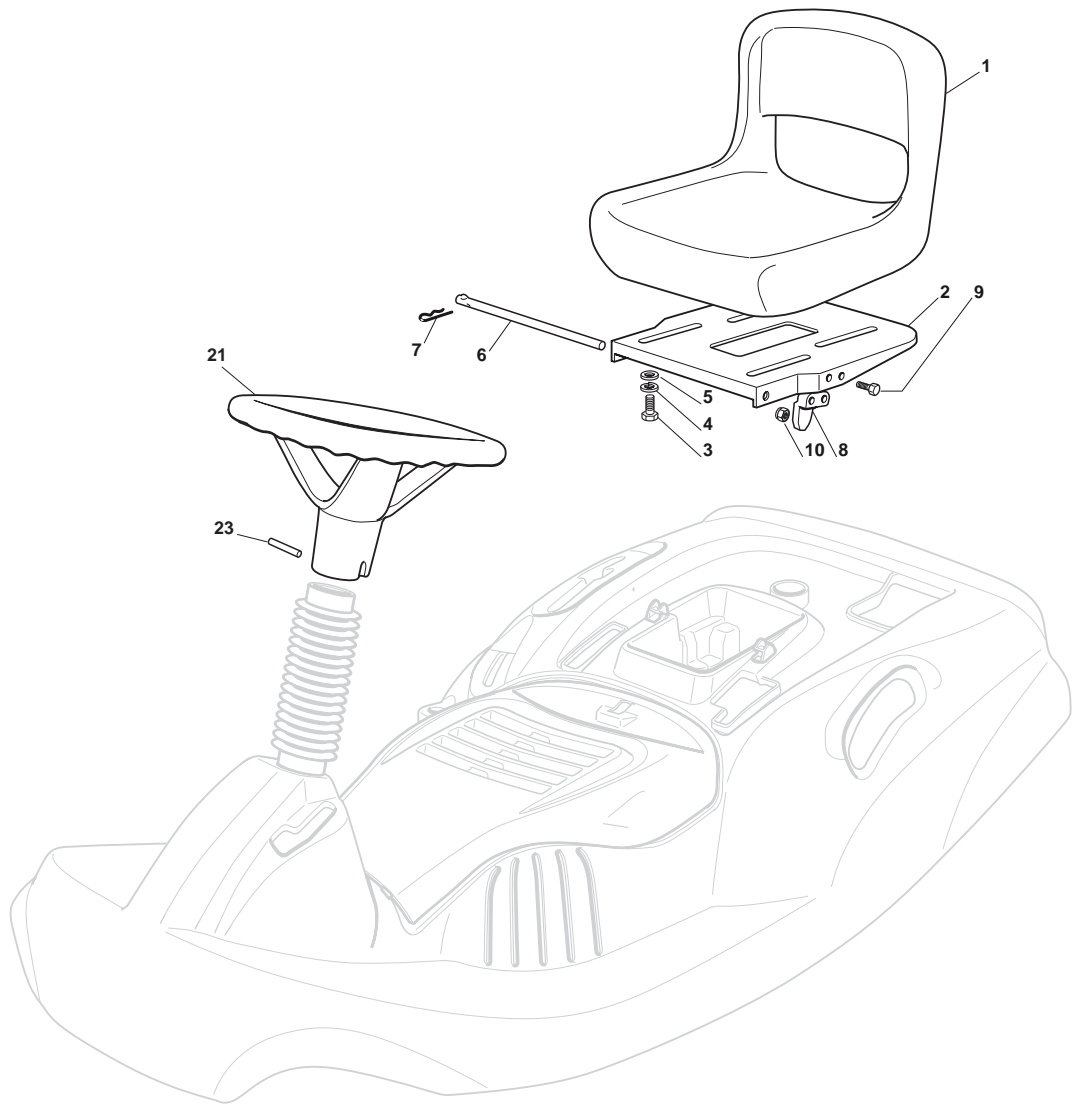

Seat & Steering Wheel							
POS	CODE	Q.TY	DESCRIPTION	DESCRIZIONE	DESCRIPTION	BESCHREIBUNG	NOTES
1	127722480/0	1	Seat	Seat	Seat	Seat	
2	327546039/1	1	Seat Support Plate	Piastra Supporto Sedile	Support Plaque Siege	Halter Sitz Plättchen	
3	112793101/0	4	Screw	Vite	Vis	Schraube	
4	112583500/0	4	Grower	Grower	Grower	Federring	
5	112523060/0	4	Washer	Rondella	Rondelle	Scheibe	
6	127864052/0	1	Seat Fulcrum Rod	Perno Sedile	Pivot	Bolzen	
7	124487997/0	1	Cotter Pin	Copiglia	Goupille	Split	
8	327063021/1	1	Cam	Cam	Cam	Cam	
9	112789100/0	2	Screw	Vite	Vis	Schraube	
10	112154330/0	2	Low Self-Locking Nut	Dado Autobloccante	Écrou auto-bloquant	Selbstsichernde Mutter	
21	127961231/0	1	Steering Wheel	Steering Wheel	Steering Wheel	Steering Wheel	
23	112620305/0	1	Elastic Pin	Spina Elastica	Goupille	Stift