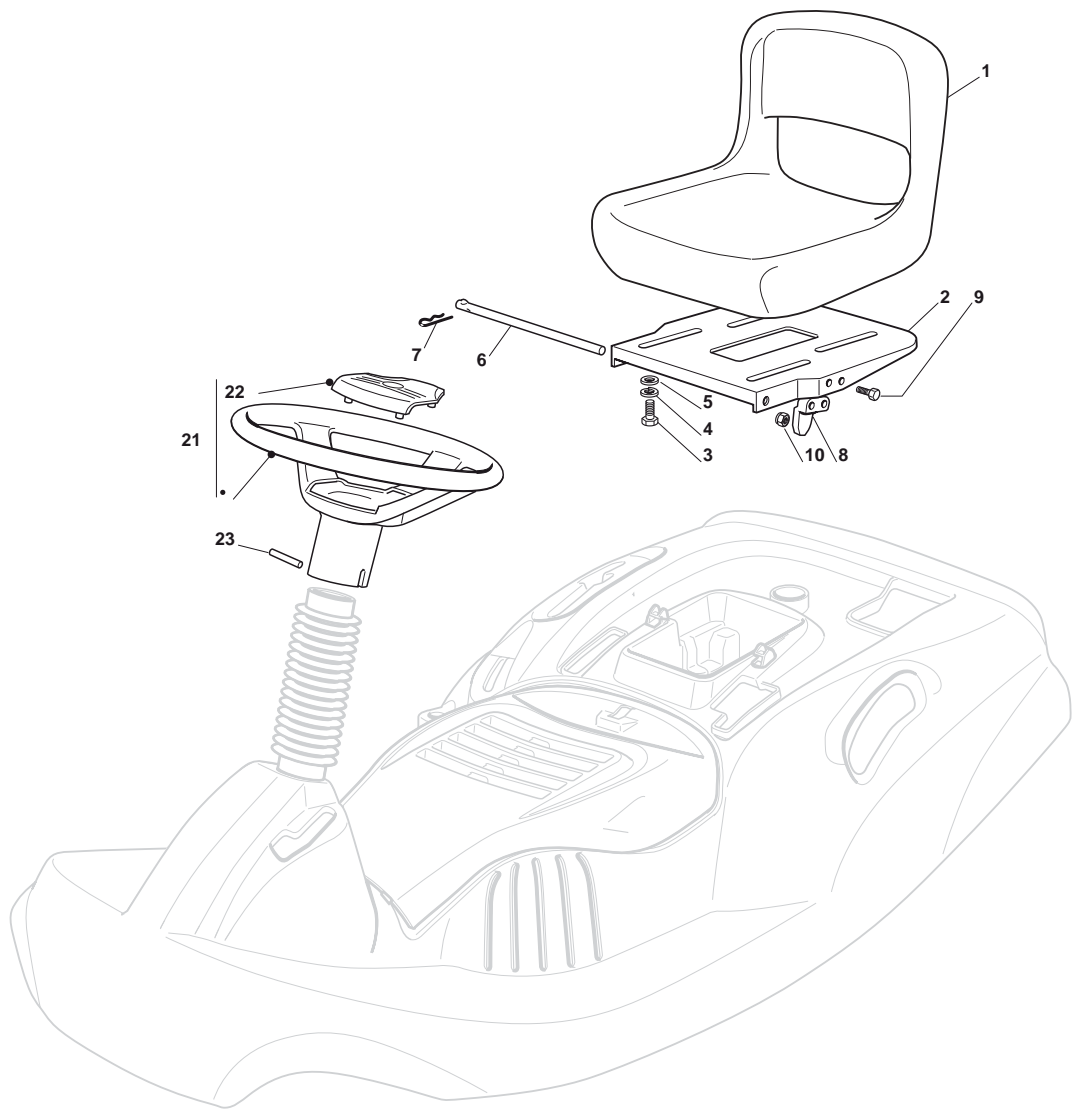

Seat & Steering Wheel							
POS	CODE	Q.TY	DESCRIPTION	DESCRIZIONE	DESCRIPTION	BESCHREIBUNG	NOTES
1	127722480/0	1	Seat	Seat	Seat	Seat	
2	327546039/1	1	Seat Support Plate	Piastra Supporto Sedile	Support Plaque Siege	Halter Sitz Plättchen	
3	112793101/0	4	Screw	Vite	Vis	Schraube	
4	112583500/0	4	Grower	Grower	Grower	Federring	
5	112523060/0	4	Washer	Rondella	Rondelle	Scheibe	
6	127864052/0	1	Seat Fulcrum Rod	Perno Sedile	Pivot	Bolzen	
7	124487997/0	1	Cotter Pin	Copiglia	Goupille	Split	
8	327063021/1	1	Cam	Cam	Cam	Cam	
9	112789100/0	2	Screw	Vite	Vis	Schraube	
10	112154330/0	2	Low Self-Locking Nut	Dado Autobloccante	Écrou auto-bloquant	Selbstsichernde Mutter	
21	125961218/0	1	Steering Wheel	Steering Wheel	Steering Wheel	Steering Wheel	
22	325580501/0	1	Cap	Tappo	Bouchon	Stopfen	
23	112620305/0	1	Elastic Pin	Spina Elastica	Goupille	Stift