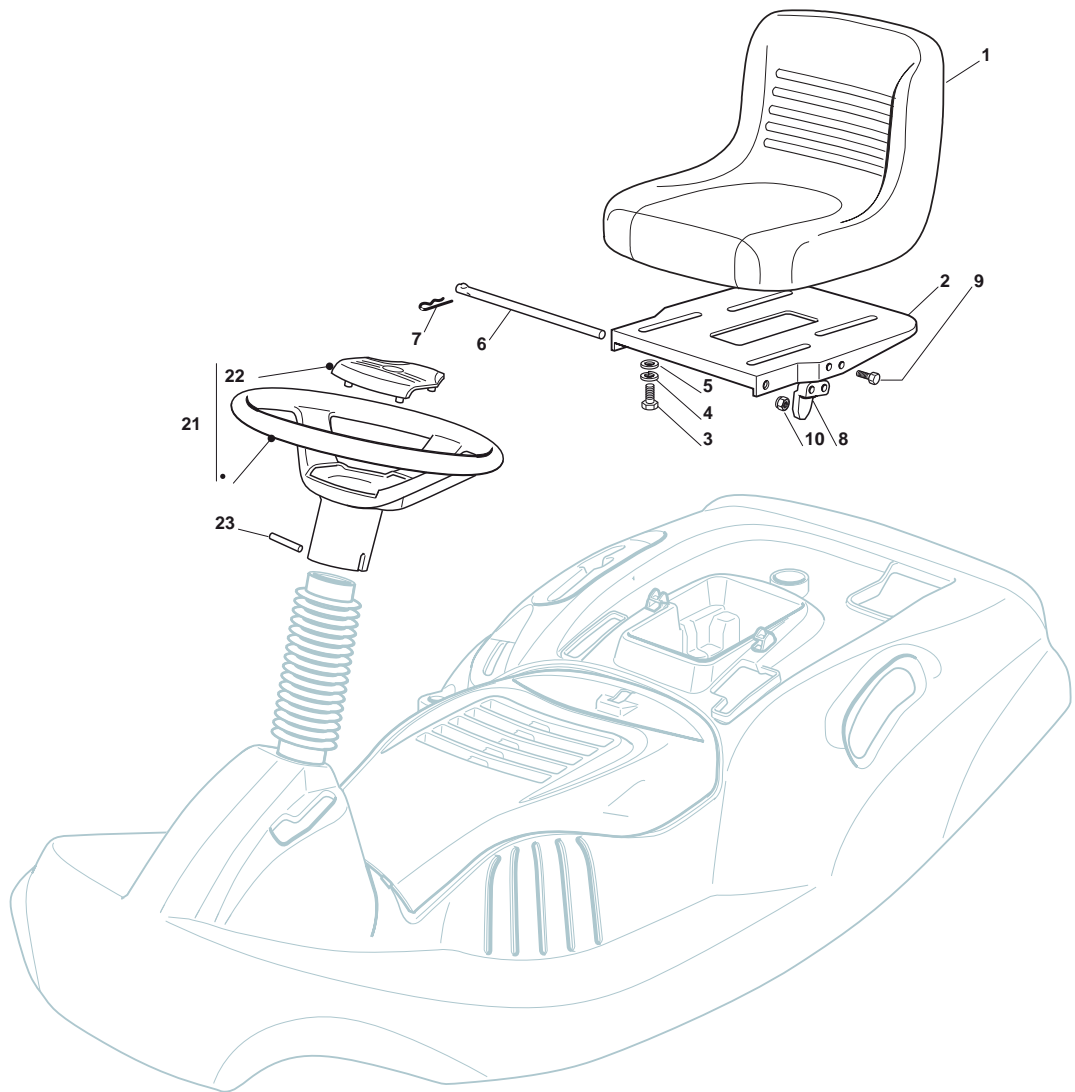

Seat & Steering Wheel							
POS	CODE	Q.TY	DESCRIPTION	DESCRIZIONE	DESCRIPTION	BESCHREIBUNG	NOTES
1	125722471/0	1	Seat	Seat	Seat	Seat	
2	327546039/1	1	Seat Support Plate	Piastra Supporto Sedile	Support Plaque Siege	Halter Sitz Plättchen	
3	112793101/0	4	Screw	Vite	Vis	Schraube	
4	112583500/0	4	Grower	Grower	Grower	Federring	
5	112523060/0	4	Washer	Rondella	Rondelle	Scheibe	
6	127864052/0	1	Seat Fulcrum Rod	Perno Sedile	Pivot	Bolzen	
7	124487997/0	1	Cotter Pin	Copiglia	Goupille	Split	
8	327063021/1	1	Cam	Cam	Cam	Cam	
9	112789100/0	2	Screw	Vite	Vis	Schraube	
10	112154330/0	2	Low Self-Locking Nut	Dado Autobloccante	Écrou auto-bloquant	Selbstsichernde Mutter	
21	127961232/0	1	Steering Wheel	Steering Wheel	Steering Wheel	Steering Wheel	
22	325580501/0	1	Cap	Tappo	Bouchon	Stopfen	
23	112620305/0	1	Elastic Pin	Spina Elastica	Goupille	Stift