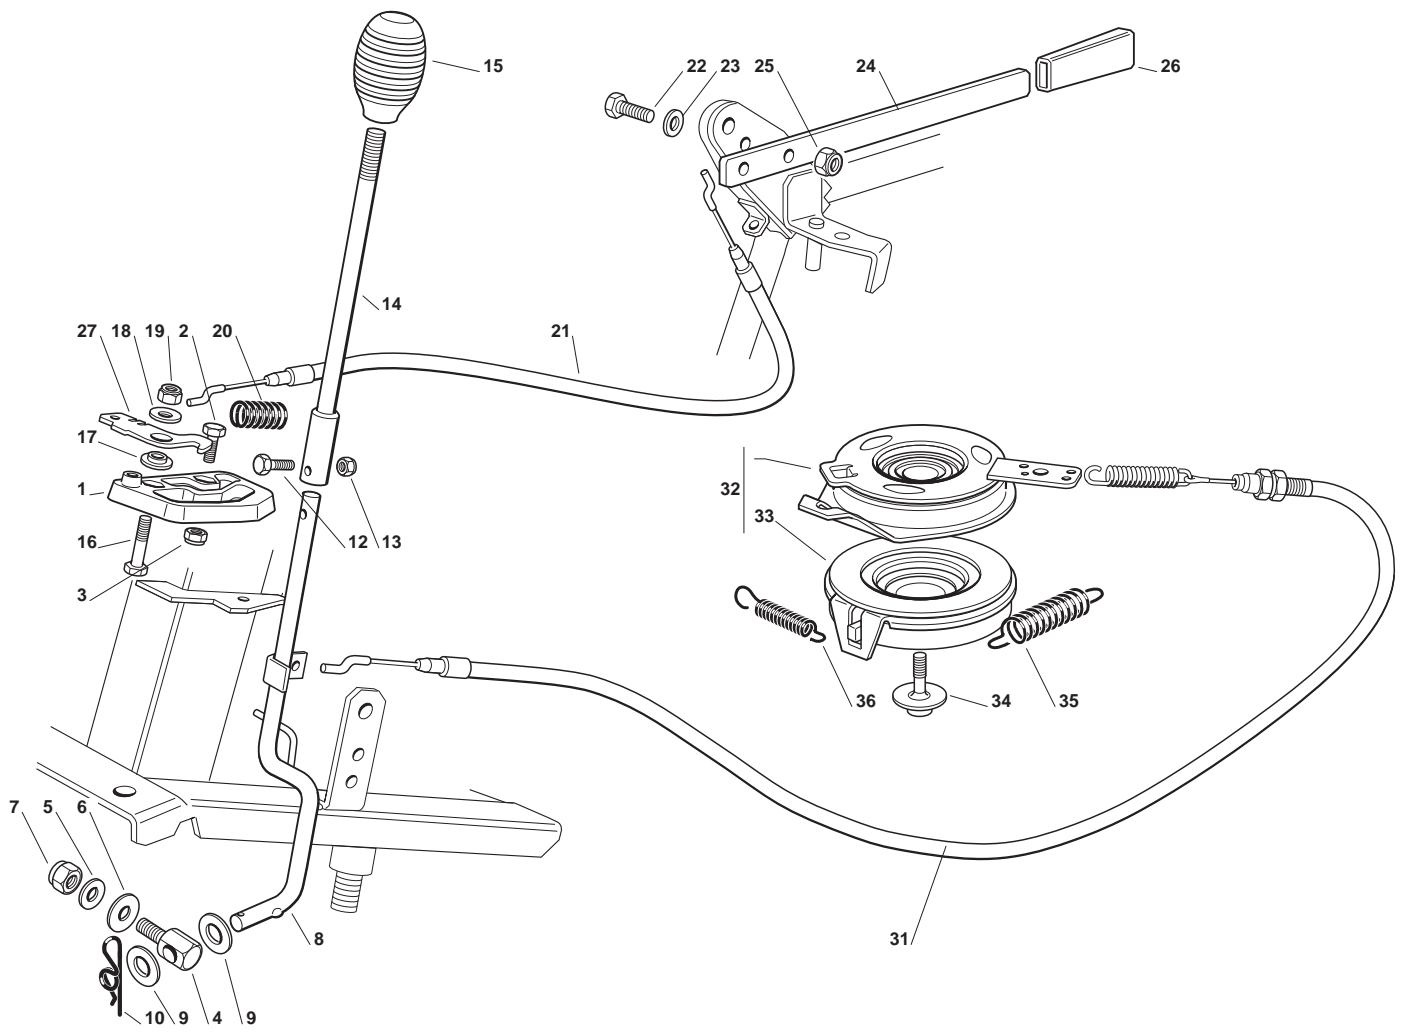

Baldes Engagemen

for models with B&S engine

POS	CODE	Q.TY	DESCRIPTION	DESCRIZIONE	DESCRIPTION	BESCHREIBUNG	NOTES
1	327487003/0	1	Guide Shoe	Pettine Guida	Patin	Gleitschuh	
2	112791200/1	2	Screw	Vite	Vis	Schraube	
3	112154510/0	2	Nut	Dado	Ecrou	Nuss	
4	127510107/0	1	Fulcrum Pin	Perno Fulcro	Pivot	Gelenkpunkt	
5	325670011/0	1	Antifriction Washer	Rondella Antifrizione	Rondelle Antifriction	Anti Friktionswäscher	
6	322672152/0	1	Antifriction Washer	Rondella Antifrizione	Rondelle Antifriction	Anti Friktionswäscher	
7	112155000/0	1	Nut	Dado	Ecrou	Nuss	
8	384317073/1	1	Lever	Leva	Levier	Hebel	
9	321660100/0	2	Washer	Rondella	Rondelle	Scheibe	
10	124487998/0	1	Cotter Pin	Copiglia	Goupille	Split	
12	112789020/0	1	Screw	Vite	Vis	Schraube	
13	112154330/0	1	Low Self-Locking Nut	Dado Autobloccante	Écrou auto-bloquant	Selbstsichernde Mutter	
14	184317079/0	1	Gearshift	Leva	Levier	Hebel	
15	125394510/0	1	Knob	Manopolina	Poignée	Griff	
16	112792099/0	1	Screw	Vite	Vis	Schraube	
17	325160039/0	1	Spacer	Distanziale	Entretoise	Distanzring	
18	112523040/0	1	Washer	Rondella	Rondelle	Scheibe	
19	112154510/0	1	Nut	Dado	Ecrou	Nuss	
20	125430206/1	1	Spring	Molla	Ressort	Feder	
21	184000255/0	1	Cable	Cavo	Cable	Kabel	
22	125510080/1	1	Pin	Perno	Pivot	Bolzen	
23	112521350/0	1	Washer	Rondella	Rondelle	Scheibe	
24	327315131/0	1	Lever	Leva	Levier	Hebel	
25	112154510/0	1	Nut	Dado	Ecrou	Nuss	
26	122397000/0	1	Lever	Leva	Levier	Hebel	
27	327253000/1	1	Hook	Hook	Hook	Hook	
31	384207104/1	1	Blades Engagement Wire	Filo Innesto Lame	Fil	Kabel	
32	118399065/1	1	Mechanical Clutch Ass.Y	Ass. Frizione Meccanica	Embrayage Mecanique	Mechanische Kupplung	
33	118399066/1	1	Clutch Lower Part	Clutch Lower Part	Clutch Lower Part	Clutch Lower Part	
34	112735460/0	1	Screw	Vite	Vis	Schraube	
35	127430579/0	1	Clutch Spring	Clutch Spring	Clutch Spring	Clutch Spring	
36	122450110/0	1	Spring	Molla	Ressort	Feder