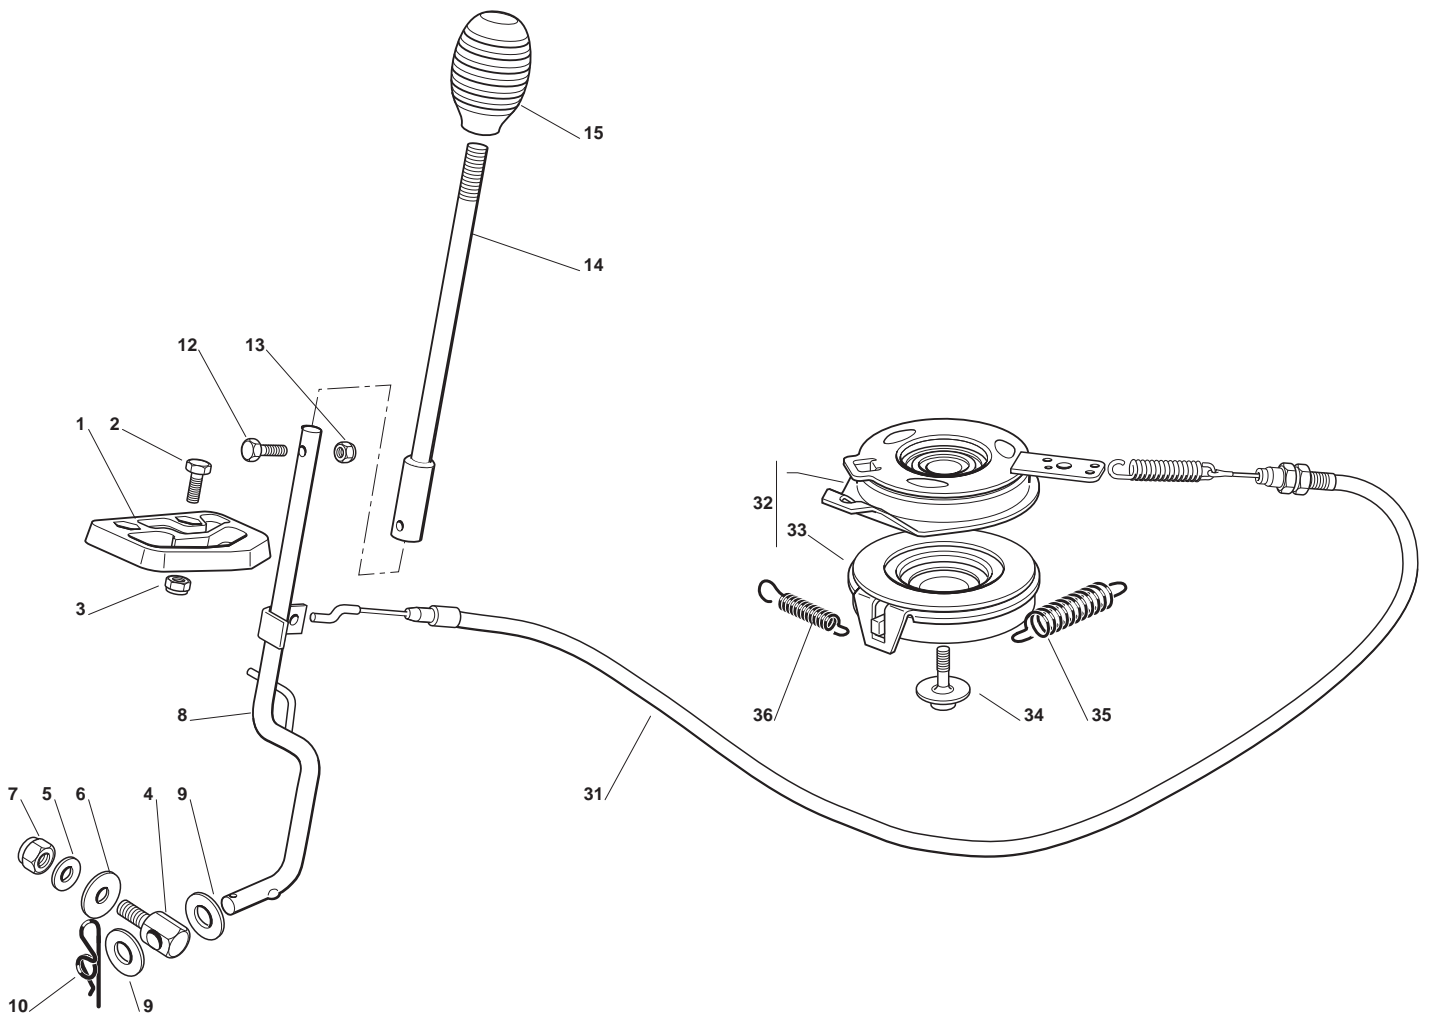

Baldes Engagemen

for models with GGP engine

POS	CODE	Q.TY	DESCRIPTION	DESCRIZIONE	DESCRIPTION	BESCHREIBUNG	NOTES
1	127487001/0	1	Plastic Guide For Pto Lever	Plastic Guide For Pto Lever	Plastic Guide For Pto Lever	Plastic Guide For Pto Lever	
2	112791200/1	2	Screw	Vite	Vis	Schraube	
3	112154510/0	2	Nut	Dado	Écrou	Nuss	
4	127510107/0	1	Fulcrum Pin	Perno Fulcro	Pivot	Gelenkpunkt	
5	325670011/0	1	Antifriction Washer	Rondella Antifrizione	Rondelle Antifriction	Anti Friktionswäscher	
6	322672152/0	1	Antifriction Washer	Rondella Antifrizione	Rondelle Antifriction	Anti Friktionswäscher	
7	112155000/0	1	Nut	Dado	Écrou	Nuss	
8	384317073/1	1	Lever	Leva	Levier	Hebel	
9	321660100/0	2	Washer	Rondella	Rondelle	Scheibe	
10	124487998/0	1	Cotter Pin	Copiglia	Goupille	Split	
12	112789020/0	1	Screw	Vite	Vis	Schraube	
13	112154330/0	1	Low Self-Locking Nut	Dado Autobloccante	Écrou auto-bloquant	Selbstsichernde Mutter	
14	184317079/0	1	Gearshift	Leva	Levier	Hebel	
15	125394510/0	1	Knob	Manopolina	Poignée	Griff	
31	384207104/1	1	Blades Engagement Wire	Filo Innesto Lame	Fil	Kabel	
32	118399065/1	1	Mechanical Clutch Ass.Y	Ass. Frizione Meccanica	Embrayage Mecanique	Mechanische Kupplung	
33	118399066/1	1	Clutch Lower Part	Clutch Lower Part	Clutch Lower Part	Clutch Lower Part	
34	112735460/0	1	Screw	Vite	Vis	Schraube	
35	127430579/0	1	Clutch Spring	Clutch Spring	Clutch Spring	Clutch Spring	
36	122450110/0	1	Spring	Molla	Ressort	Feder