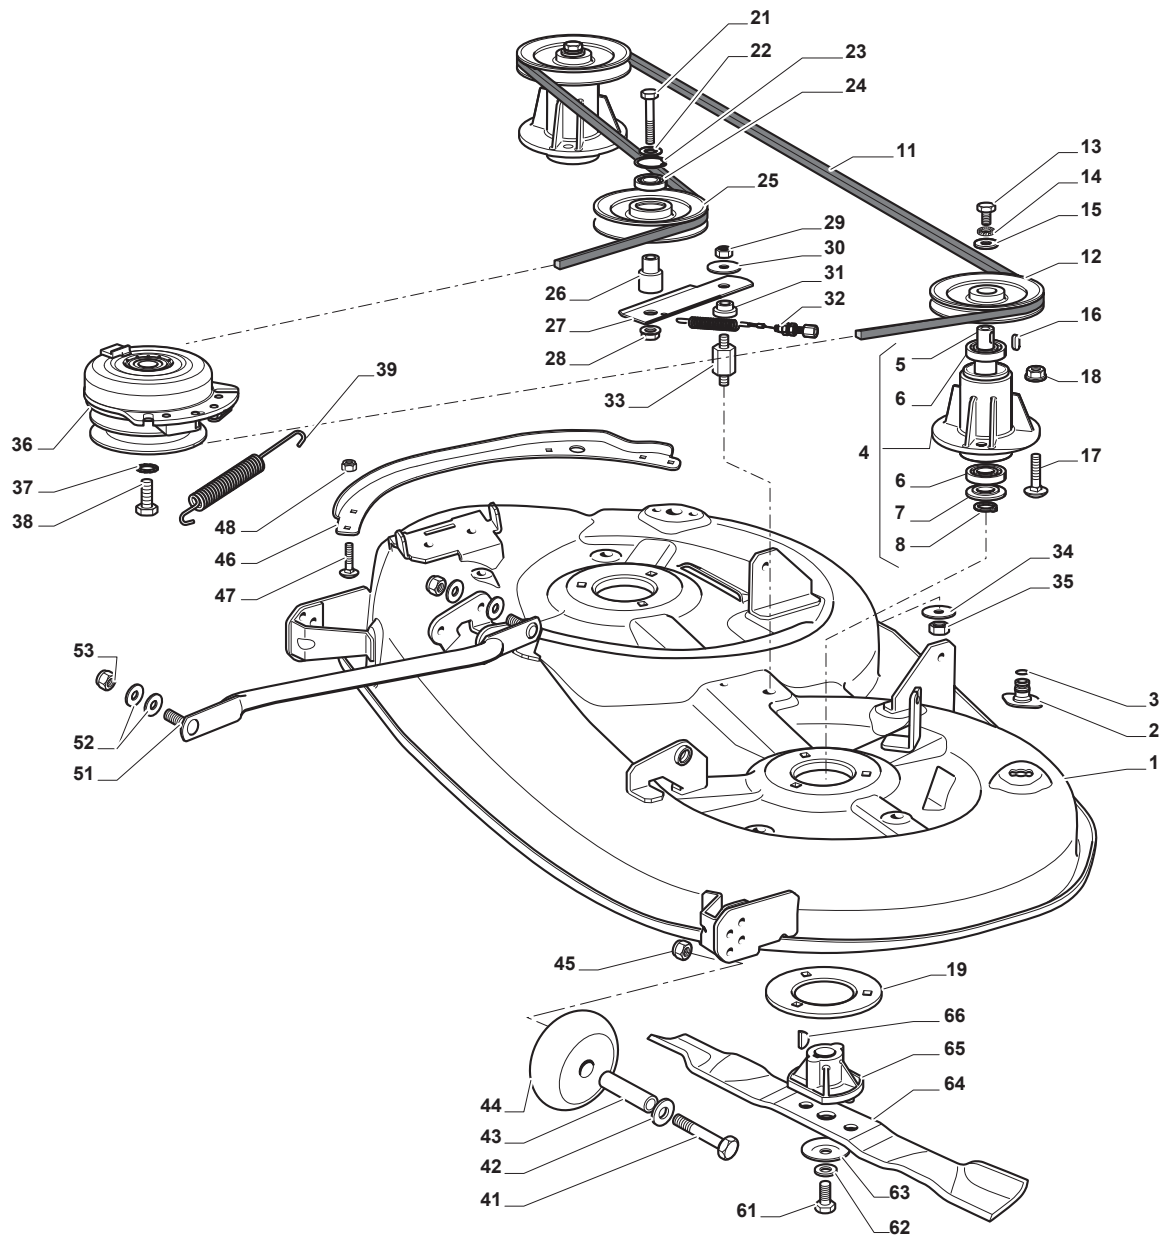

Cutting Plate							
POS	CODE	Q.TY	DESCRIPTION	DESCRIZIONE	DESCRIPTION	BESCHREIBUNG	NOTES
1	382565069/1	1	Cutting Plate Black	Piatto Di Taglio Nero	Plateau De Coupe Noir	Schneidwerkzeug Schwarz	
2	325033086/0	2	Water Hose Connection	Water Hose Connection	Water Hose Connection	Water Hose Connection	
3	119035000/0	2	O Ring	O Ring	O Ring	O Ring	
4	382207204/0	2	Flange Assy	Ass. Flangia	Ensamble Bride	Flansch, Komplet	
5	125020804/0	2	Shaft	Albero	Arbre	Welle	
6	119216047/0	4	Bearing	Cuscinetto	Roulement	Kugellager	
7	325160501/0	2	Dust Cover Disc	Disco Parapolvere	Protege-Poussiere	Staubschuttscheibe	
8	112609260/0	2	Seeger	Seeger	Seeger	Seeger	
11	135061506/0	1	Belt	Cinghia	Courroie	Riemen	
12	125601571/0	2	Pulley	Puleggia	Poulie	Riemenscheibe	
13	112793102/0	2	Screw	Vite	Vis	Schraube	
14	112540260/0	2	Grower	Grower	Grower	Federring	
15	125670007/0	2	Washer	Rondella	Rondelle	Scheibe	
16	112139480/0	2	Feather	Linguetta	Clavette	Keil	
17	112818700/0	6	Screw	Vite	Vis	Schraube	
18	112154210/0	6	Nut	Dado	Ecrou	Nuss	
19	325160505/0	2	Reinfortment Disc	Disco	Rondelle	Scheibe	
21	112691900/0	1	Screw	Vite	Vis	Schraube	
22	112524010/0	1	Washer	Rondella	Rondelle	Scheibe	
23	112610800/0	1	Snap Ring	Anello Elastico	Anneau Élastique	Elastischer Ring	
24	119216048/0	1	Bearing	Cuscinetto	Roulement	Kugellager	
25	125601586/0	1	Pulley	Puleggia	Poulie	Riemenscheibe	
26	125160056/0	1	Spacer	Distanziale	Entretoise	Distanzring	
27	325318255/0	1	Lever	Leva	Levier	Hebel	
28	112293201/0	1	Nut	Dado	Ecrou	Nuss	
29	112155020/0	1	Nut	Dado	Ecrou	Nuss	
30	125670022/0	1	Washer	Rondella	Rondelle	Scheibe	
31	125040635/0	1	Bushing	Bussola	Douille	Büchse	
32	382004619/0	1	Wire	Filo	Fil	Kabel	
33	125160057/0	1	Spacer	Distanziale	Entretoise	Distanzring	
34	112523080/0	1	Washer	Rondella	Rondelle	Scheibe	
35	112156602/0	1	Nut	Dado	Ecrou	Nuss	
36	118399062/0	1	Clutch Assy	Ass. Frizione	Friction	Set Kupplung	
37	112543000/0	1	Washer	Rondella	Rondelle	Scheibe	
38	112737320/0	1	Screw	Vite	Vis	Schraube	
39	125430277/0	1	Spring	Molla	Ressort	Feder	
41	112692050/0	2	Screw	Vite	Vis	Schraube	
42	112523060/0	2	Washer	Rondella	Rondelle	Scheibe	
43	125510072/0	2	Pin	Perno	Pivot	Bolzen	
44	182700001/0	2	Anti Scalp Wheel Ø 100	Ruotino Antiscalpo Ø 100	Roulettes Antiscalp Ø 100	Skalpierschutzrädchen Ø 100	
45	112293201/0	2	Nut	Dado	Ecrou	Nuss	
46	325547259/0	1	Stiffening	Rinforzo	Renforcement	Verstaerkung	
47	112815200/0	5	Screw	Vite	Vis	Schraube	
48	112154510/0	5	Nut	Dado	Ecrou	Nuss	
51	382000565/0	2	Equalizer Rod	Asta Bilanciere	Tige Balancier	Kipphebel	
52	325670008/1	8	Washer	Rondella	Rondelle	Scheibe	
53	112156602/0	4	Nut	Dado	Ecrou	Nuss	
61	112735694/0	2	Screw	Vite	Vis	Schraube	
62	112523080/0	2	Washer	Rondella	Rondelle	Scheibe	
63	122160400/0	2	Elastic Washer	Disco Elastico	Disque Elastique	Federscheibe	
64	182004357/0	2	Right Blade Mulching	Coltello Mulching	Lame Droit Mulching	Rechter Messer Mulching	
65	125463200/0	2	Blade Hub	Mozzo Coltello	Moyeu Lame	Messerhalter	
66	112139100/0	2	Key	Chiave	Clef	Schlüssel