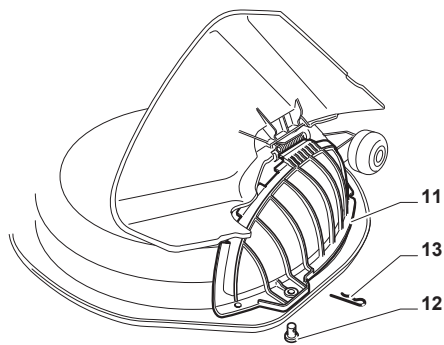

Optionals On Request							
POS	CODE	Q.TY	DESCRIPTION	DESCRIZIONE	DESCRIPTION	BESCHREIBUNG	NOTES
1	382869038/0	1	Muffler Protection	Protezione Silenziatore	Protection Silencieux	Auspuffschutz	
2	125943008/0	4	Screw	Vite	Vis	Schraube	
5	382650211/0	2	Stiffening	Rinforzo	Renforcement	Verstaerkung	
6	382033111/0	1	Rod	Asta	Tige	Stange	
7	112155000/0	2	Nut	Dado	Ecrou	Mutter	
8	125510021/1	1	Hitch Pin	Perno	Pivot	Bolzen	
9	124487999/0	1	Spring Pin	Coppiglia	Goupille	Split	
11	325140101/0	1	Deflector	Deflettore	Deflecteur	Abweiser	
12	125510111/0	1	Pin	Perno	Pivot	Bolzen	
13	124487998/0	1	Cotter Pin	Coppiglia	Goupille	Split