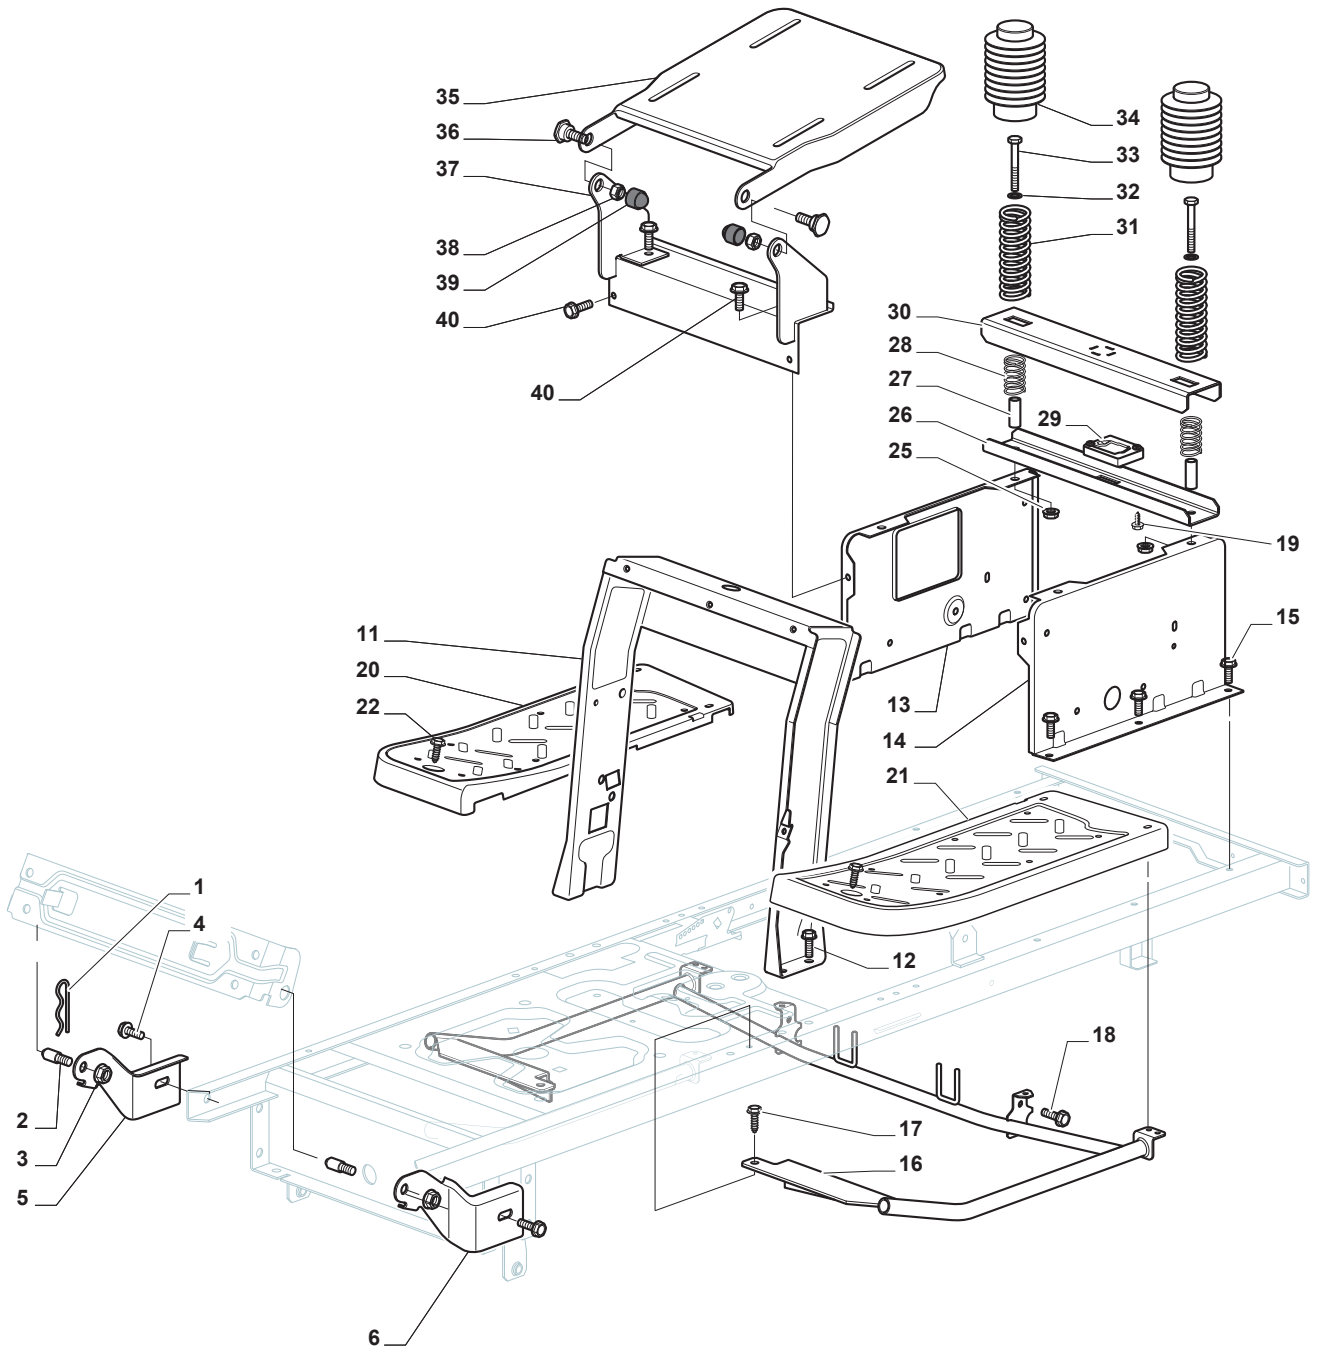

Chassis							
POS	CODE	Q.TY	DESCRIPTION	DESCRIZIONE	DESCRIPTION	BESCHREIBUNG	NOTES
1	124487998/0	1	Cotter Pin	Copiglia	Goupille	Split	
2	125510079/1	2	Pin	Perno	Pivot	Bolzen	
3	112154210/0	2	Nut	Dado	Ecrou	Nuss	
4	112735599/0	2	Screw	Vite	Vis	Schraube	
5	325547225/0	1	Right Plate	Piastrina Destra	Plaquette Droit	Rechte Plättchen	
6	325547227/0	1	Left Plate	Piastrina Sinistra	Plaquette Gauche	Linke Platte	
11	382785169/1	1	Steering Column Support	Supporto Piantone	Support Tube De Direction	Lenkungsaeulehalter	
12	125943009/0	4	Screw	Vite	Vis	Schraube	
13	325785331/1	1	Right Seat Support	Supporto Sedile Destro	Support Siege Droit	Rechte Sitzhalter	
14	325785333/1	1	Left Seat Support	Supporto Sedile Sinistro	Support Siege Gauche	Linke Sitzhalter	
15	125943009/0	6	Screw	Vite	Vis	Schraube	
16	382785179/0	1	Footboard Support	Supporto Pedana	Marchepied Support	Fussbretthalter	
17	125943009/0	2	Screw	Vite	Vis	Schraube	
18	125943009/0	2	Screw	Vite	Vis	Schraube	
19	112728686/0	2	Screw	Vite	Vis	Schraube	
20	325500041/1	1	Right Footboard	Pedana Destra	Marchepied Droit	Rechte Fussbrett	
21	325500043/1	1	Left Footboard	Pedana Sinistra	Marchepied Gauche	Linke Fussbrett	
22	112735599/0	2	Screw	Vite	Vis	Schraube	
25	112293201/0	2	Nut	Dado	Ecrou	Nuss	
26	325820109/1	1	Seat Support	Supporto Sedile	Support Siege	Sitzhalter	
27	125160048/0	2	Spacer	Distanziale	Entretoise	Distanzring	
28	125430263/0	2	Spring	Molla	Ressort	Feder	
29	325785379/0	1	Support	Supporto	Support	Halter	
30	325820111/1	1	Support	Supporto	Support	Halter	
31	125430264/0	2	Spring	Molla	Ressort	Feder	
32	112521350/0	2	Washer	Rondella	Rondelle	Scheibe	
33	112691400/0	2	Screw	Vite	Vis	Schraube	
34	325122002/0	2	Hood	Cuffia	Protecteur	Schutzkasten	
35	382547061/0	1	Plate	Plate	Plate	Plate	
36	122524970/2	2	Fulcrum Pin	Perno Fulcro	Pivot	Gelenkpunkt	
37	382820151/0	1	Seat Support	Supporto Sedile	Support Siege	Sitzhalter	
38	112155010/0	2	Nut	Dado	Ecrou	Nuss	
39	118203854/0	2	Screw	Vite	Vis	Schraube	
40	125943009/0	4	Screw	Vite	Vis	Schraube