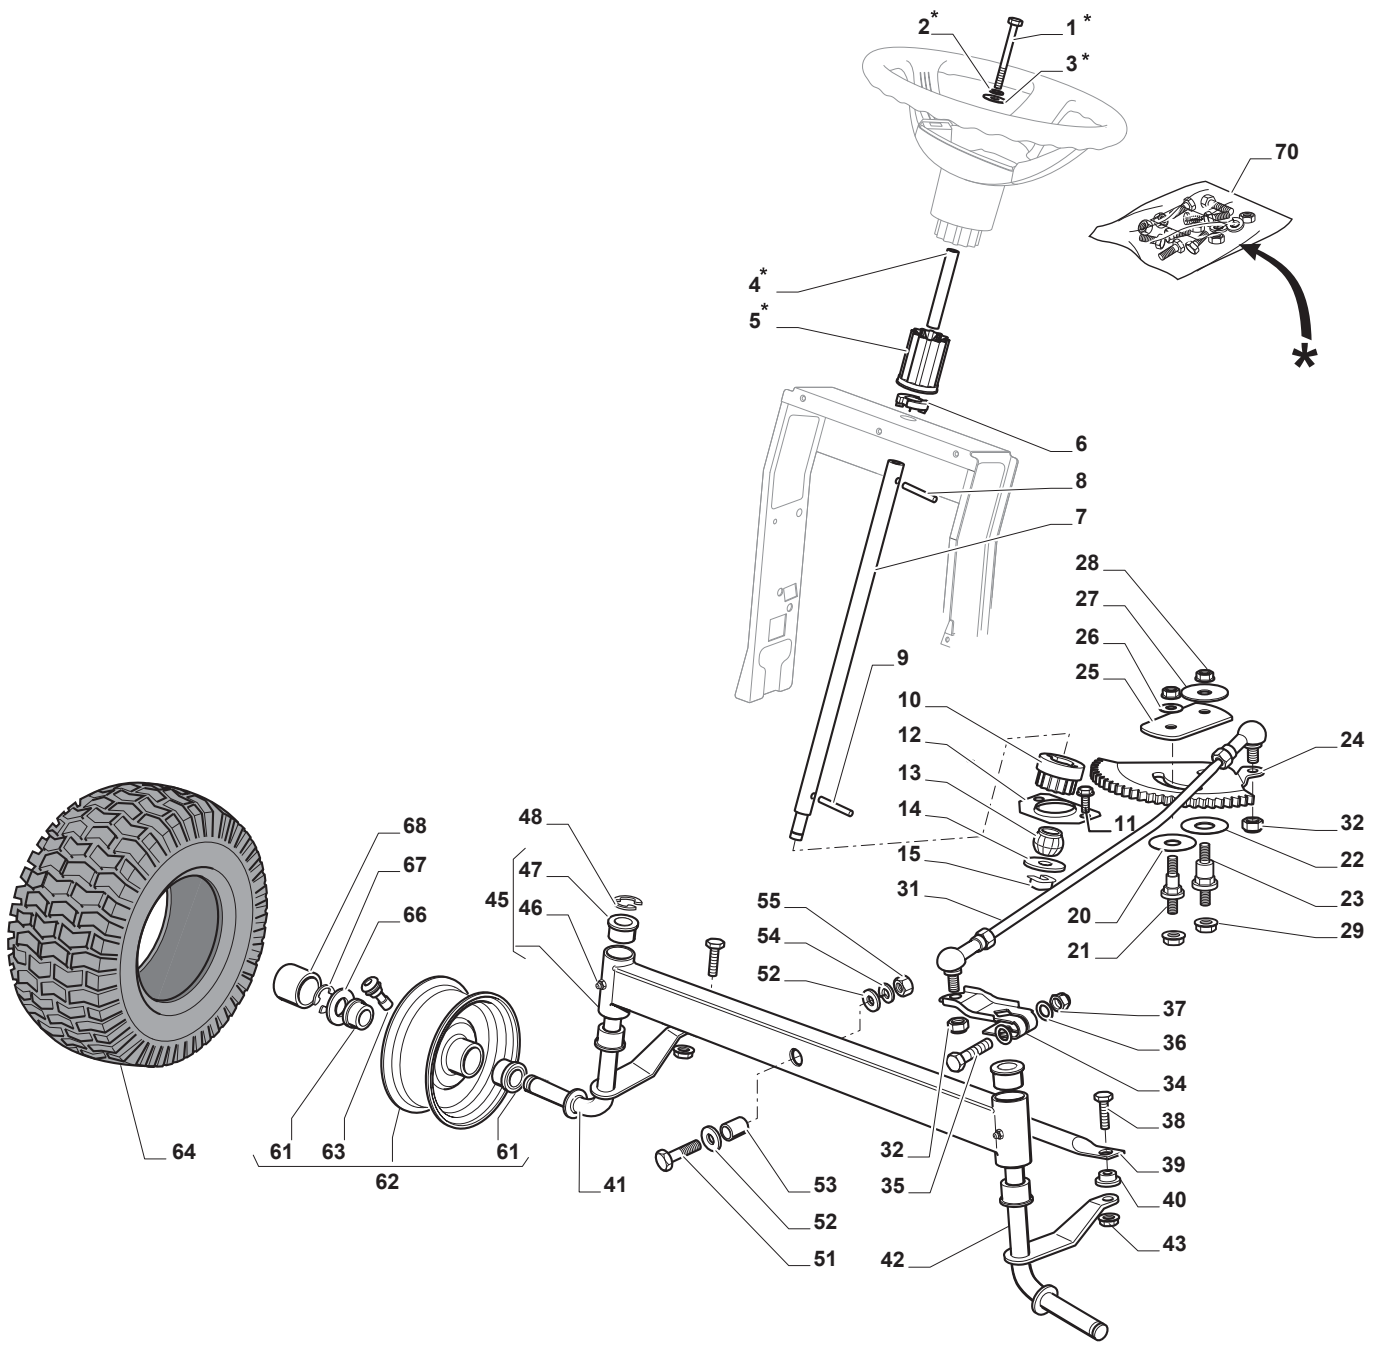

Steering							
POS	CODE	Q.TY	DESCRIPTION	DESCRIZIONE	DESCRIPTION	BESCHREIBUNG	NOTES
1	112692050/0	1	Screw	Vite	Vis	Schraube	
2	112540260/0	1	Grower	Grower	Grower	Federring	
3	112523070/0	1	Washer	Rosetta	Rondelle	Scheibe	
4	125160047/0	1	Spacer	Distanziale	Entretoise	Distanzring	
5	325785318/0	1	Support	Supporto	Support	Halter	
6	325038008/0	1	Bushing	Bushing	Bushing	Bushing	
7	125520007/0	1	Steering Column	Piantone Sterzo	Tube De Direction	Lenkungsaeule	
8	112620300/0	1	Pin	Perno	Pivot	Bolzen	
9	112622650/0	1	Pin	Perno	Pivot	Bolzen	
10	125570003/0	1	Pinion	Pignone	Pignon	Ritzel	
11	127943051/0	2	Screw	Vite	Vis	Schraube	
12	325785213/1	1	Support	Supporto	Support	Halter	
13	325743000/0	1	Joint Tc/Junior	Snodo	Joint	Gelenk	
14	112521370/0	1	Washer	Rosetta	Rondelle	Scheibe	
15	112436030/0	1	Plate	Piastra	Plaque	Platte	
20	322672151/0	1	Antifriction Washer	Rondella Antifrizione	Rondelle Antifriction	Anti Friktionswäscher	
21	125510104/0	1	Pin	Perno	Pivot	Bolzen	
22	125670023/0	1	Washer	Rosetta	Rondelle	Scheibe	
23	125510109/0	1	Pin	Perno	Pivot	Bolzen	
24	325735519/0	1	Steering Shaft	Settore Sterzo	Secteur Direction	Lenkkranz	
25	325547233/0	1	Plate	Piastra	Plaque	Platte	
26	112369500/0	1	Elastic Washer	Disco Elastico	Disque Elastique	Federscheibe	
27	122160400/0	1	Elastic Washer	Disco Elastico	Disque Elastique	Federscheibe	
28	112155010/0	2	Self-Locking Nut	Dado Autobloccante	Écrou auto-bloquant	Selbstsichernde Mutter	
29	112155010/0	2	Self-Locking Nut	Dado Autobloccante	Écrou auto-bloquant	Selbstsichernde Mutter	
31	382000566/2	1	Steering Rod	Asta Comando Sterzo	Levier Barre De Direction	Lenkungsstab	
32	112156602/0	2	Nut	Dado	Ecrou	Mutter	
34	325318243/0	1	Lever	Leva	Levier	Hebel	
35	112692390/0	1	Screw	Vite	Vis	Schraube	
36	112521360/0	2	Washer	Rosetta	Rondelle	Scheibe	
37	112156602/0	1	Nut	Dado	Ecrou	Mutter	
38	125510103/0	2	Pin	Perno	Pivot	Bolzen	
39	325840029/0	1	Tie Rod	Tirante	Tirant	Spannstange	
40	325038007/0	2	Bushing	Bussola	Douille	Büchse	
41	382230369/0	1	Right Stub Axle	Fusello Destro	Fuseau Droit	Rechter Achsschenkel	13"
41	382230373/0	1	Right Stub Axle	Fusello Destro	Fuseau Droit	Rechter Achsschenkel	15"
42	382230371/0	1	Left Stub Axle	Fusello Sinistro	Fuseau Gauche	Linker Achsschenkel	13"
42	382230375/0	1	Left Stub Axle	Fusello Sinistro	Fuseau Gauche	Linker Achsschenkel	15"
43	112155000/0	2	Nut	Dado	Ecrou	Mutter	
45	382034030/0	1	Equalizer With Bush And Lubricator	Bilanciere Con Boccola Ed Ingrassatore	Balancier Avec Douille Et Graisseur	Kipphebel Mit Büchse Und Fettbüchse	
46	112379511/0	2	Grease Dispenser	Ingrassatore	Graisseur	Fettbüchse	
47	125034002/1	4	Bush	Bussola	Douille	Büchse	
48	112001010/0	1	Benzing Ring	Anello Benzing	Anneau Benzing	Ring Benzing	
51	112692695/0	1	Screw	Vite	Vis	Schraube	
52	112523100/0	2	Washer	Rosetta	Rondelle	Scheibe	
53	125160016/0	1	Equalizer Spacer	Distanziale	Entretoise	Distanzring	
54	112587100/0	1	Grower	Grower	Grower	Federring	
55	112295300/0	1	Hexagonal Nut	Dado	Ecrou	Mutter	
61	125122200/2	4	Bearing	Cuscinetto	Roul. À Billes	Kugellager	
62	182000598/0	2	Rimm	Cerchio Ruota	Bandage Roue	Vorderrad Felger	
63	125950000/0	2	Valve	Valvola	Vanne	Ventil	
64	125590014/0	2	Tyre	Pneumatico	Pneu	Reifen	13"
64	127590066/0	2	Tyre	Pneumatico	Pneu	Reifen	15"
66	125670005/1	2	Washer	Rosetta	Rondelle	Scheibe	
67	112001010/0	2	Benzing Ring	Anello Benzing	Anneau Benzing	Ring Benzing	
68	322110233/0	2	Hub Cap Grey	Coprizzo Grigio	Couvre-Moyeu Gris	Radkappe Grau	
70	382180124/0	1	Screw	Vite	Vis	Schraube