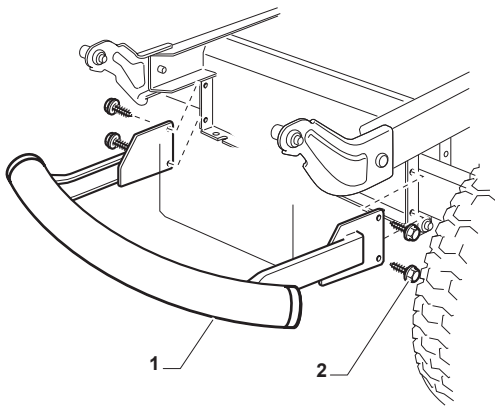

Optionals On Request							
POS	CODE	Q.TY	DESCRIPTION	DESCRIZIONE	DESCRIPTION	BESCHREIBUNG	NOTES
1	382869038/0	1	Muffler Protection	Protezione Silenziatore	Protection Silencieux	Auspuffschutz	
2	125943008/0	4	Screw	Vite	Vis	Schraube	
5	382650211/0	2	Stiffening	Rinforzo	Renforcement	Verstaerkung	
6	382033111/0	1	Rod	Asta	Tige	Stange	
7	112155000/0	2	Nut	Dado	Ecrou	Mutter	
8	125510021/1	1	Hitch Pin	Perno	Pivot	Bolzen	
9	124487999/0	1	Spring Pin	Coppiglia	Goupille	Split	
11	325140101/0	1	Deflector	Deflettore	Deflecteur	Abweiser	
12	125510111/0	1	Pin	Perno	Pivot	Bolzen	
13	124487998/0	1	Cotter Pin	Coppiglia	Goupille	Split