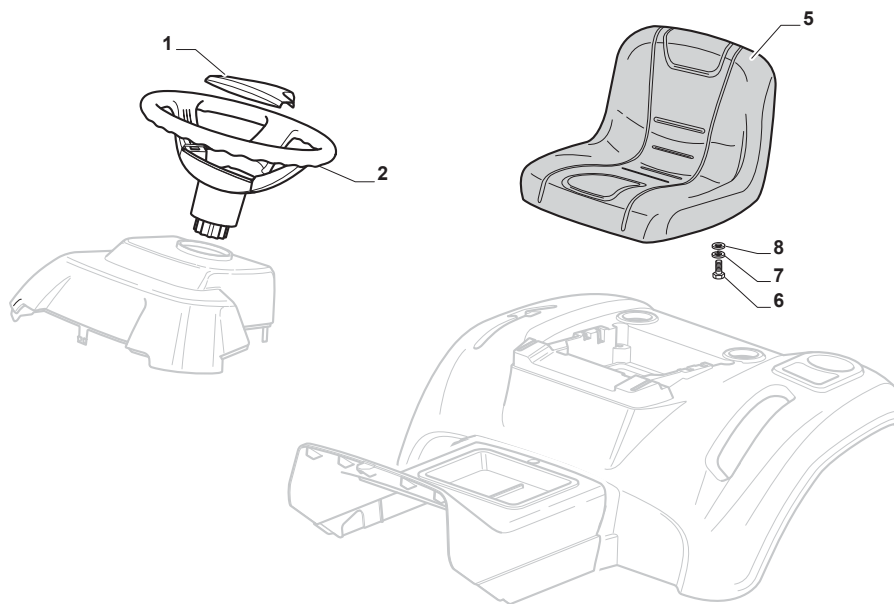

| Seat & Steering Wheel |             |      |                            |                             |                             |                          |       |
|-----------------------|-------------|------|----------------------------|-----------------------------|-----------------------------|--------------------------|-------|
| POS                   | CODE        | Q.TY | DESCRIPTION                | DESCRIZIONE                 | DESCRIPTION                 | BESCHREIBUNG             | NOTES |
| 1                     | 325580503/0 | 1    | Round Steering Plate       | Placca Volante Tonda        | Plaque Volant               | Lenkradplatte rund       |       |
| 1                     | 325580504/0 | 1    | Rectangular Steering Plate | Placca Volante Rettangolare | Plaque Volant rectangulaire | Lenkradplatte rechteckig |       |
| 2                     | 325961219/0 | 1    | Steering Wheel             | Volante                     | Volant                      | Lenkrad                  |       |
| 5                     | 125722463/0 | 1    | Seat                       | Sedile                      | Siege                       | Sitz                     |       |
| 6                     | 112792611/0 | 4    | Screw                      | Vite                        | Vis                         | Schraube                 |       |
| 7                     | 112540260/0 | 4    | Grower                     | Grower                      | Grower                      | Federring                |       |
| 8                     | 112523060/0 | 4    | Washer                     | Rosetta                     | Rondelle                    | Scheibe                  |       |