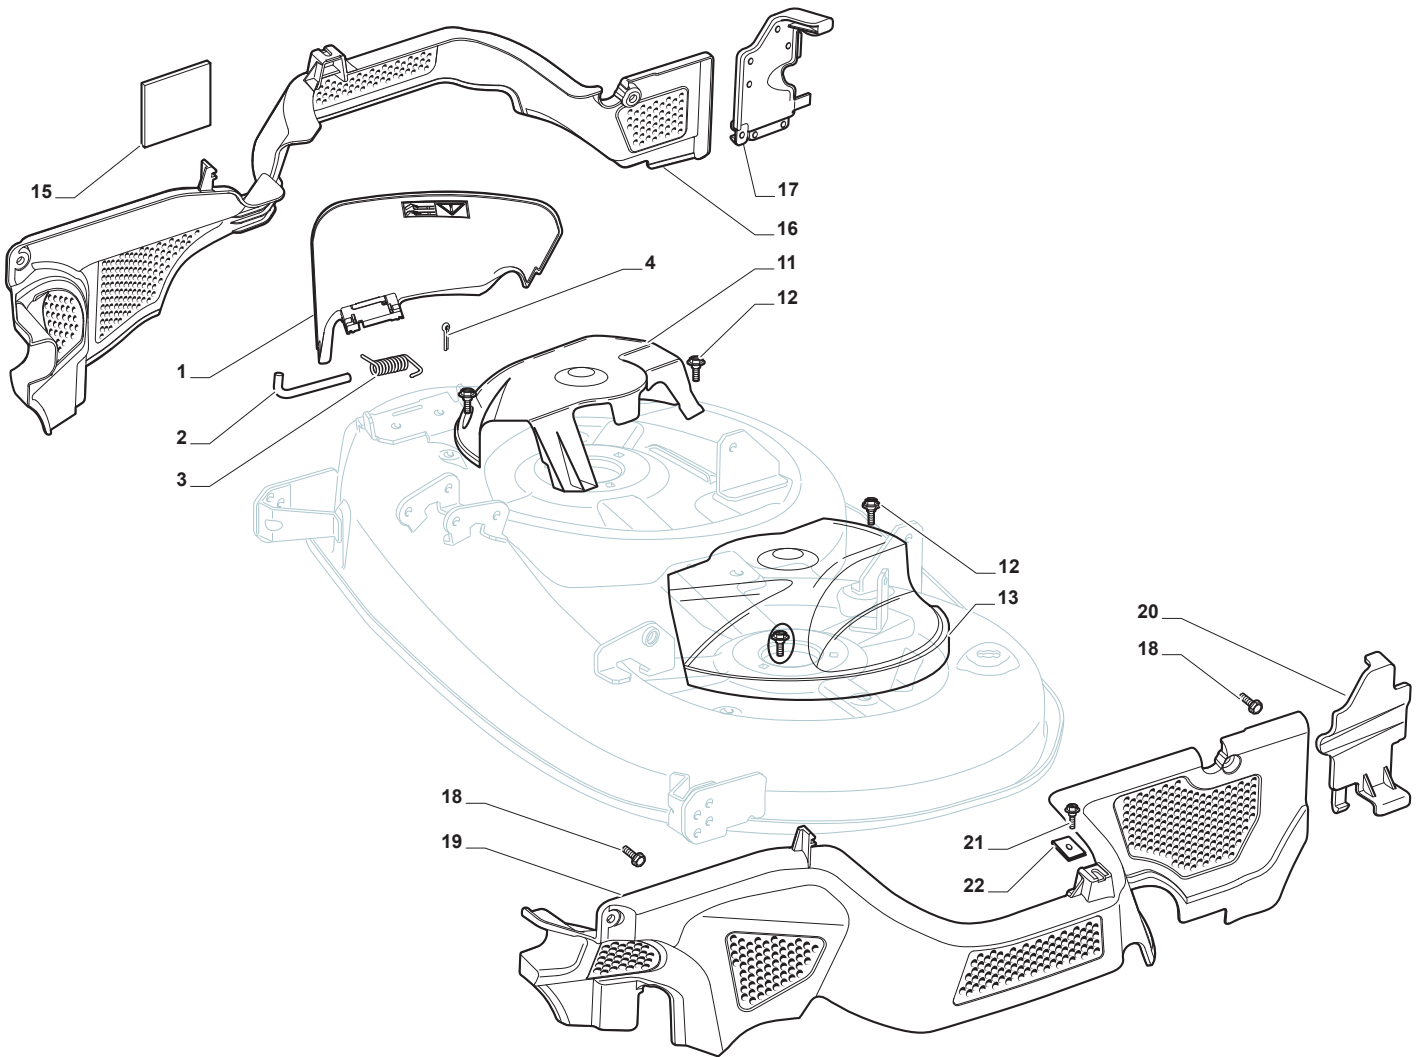

Guards (Cemagref)

Cemagref

POS	CODE	Q.TY	DESCRIPTION	DESCRIZIONE	DESCRIPTION	BESCHREIBUNG	NOTES
1	325600087/0	1	Exit Protection	Protezione Uscita	Protection En Sortie	Auswurfschutz	
2	125510073/0	1	Fulcrum Pin	Perno Fulcro	Pivot	Gelenkpunkt	
3	125430242/1	1	Spring	Molla	Ressort	Feder	
4	112141418/0	1	Cotter Pin	Copiglia	Goupille	Split	
11	325600088/0	1	Case	Carter	Carter	Blech	
12	125943010/0	4	Screw	Vite	Vis	Schraube	
13	325600089/0	1	Case	Carter	Carter	Blech	
15	325600084/0	1	Guard	Guard	Guard	Guard	
16	325060154/0	1	Case	Carter	Carter	Blech	
17	325600082/0	1	Guard	Guard	Guard	Guard	
18	125943011/0	4	Screw	Vite	Vis	Schraube	
19	325060155/0	1	Case	Carter	Carter	Blech	
20	325600083/0	1	Guard	Guard	Guard	Guard	
21	127943051/0	2	Screw	Vite	Vis	Schraube	
22	112437506/0	2	Plate	Plate	Plate	Plate