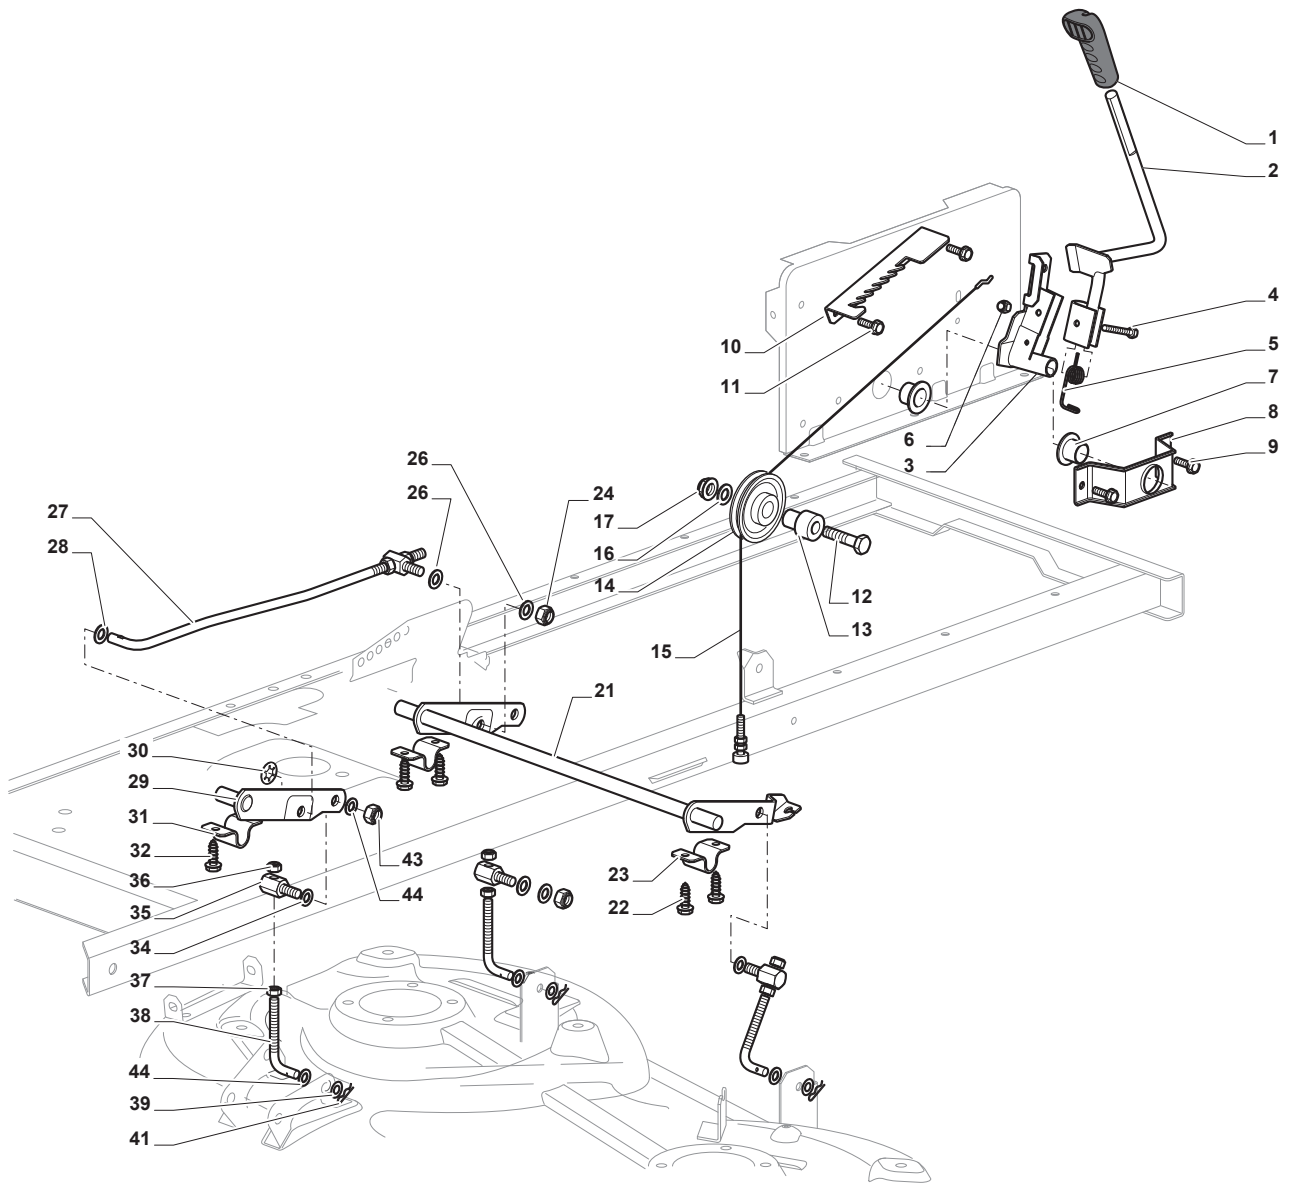

Cutting Plate Lifting							
POS	CODE	Q.TY	DESCRIPTION	DESCRIZIONE	DESCRIPTION	BESCHREIBUNG	NOTES
1	325394533/0	1	Knob	Manopola	Poignee	Knopf	
2	382318229/0	1	Lever	Leva	Levier	Hebel	
3	382318231/0	1	Axle	Asse Avanzamento	Axe	Achse	
4	112674700/0	1	Screw	Vite	Vis	Schraube	
5	125430261/0	1	Spring	Molla	Ressort	Feder	
6	112154510/0	1	Nut	Dado	Ecrou	Mutter	
7	325038006/0	2	Bushing	Bussola	Douille	Buchse	
8	325785297/0	1	Support	Supporto	Support	Halter	
9	125943009/0	2	Screw	Vite	Vis	Schraube	
10	325735515/0	1	Steering Shaft	Settore Sterzo	Secteur Direction	Lenkkranz	
11	125943009/0	2	Screw	Vite	Vis	Schraube	
12	112793701/0	1	Screw	Vite	Vis	Schraube	
13	125040636/1	1	Bushing	Bussola	Douille	Buchse	
14	125601579/0	1	Pulley	Puleggia	Poulie	Riemenscheibe	
15	382004620/0	1	Wire	Filo	Fil	Kabel	
16	112523060/0	1	Washer	Rosetta	Rondelle	Scheibe	
17	112293201/0	1	Nut	Dado	Ecrou	Mutter	
21	382318239/0	1	Axle	Asse Avanzamento	Axe	Achse	
22	112735599/0	4	Screw	Vite	Vis	Schraube	
23	325547231/0	2	Plate	Piastra	Plaque	Platte	
24	112155000/0	1	Nut	Dado	Ecrou	Mutter	
26	325670011/0	2	Antifriction Washer	Rondella Antifrizione	Rondelle Antifriction	Anti Friktionswäscher	
27	382000569/1	1	Connecting Rod	Asta Collegamento	Tige De Connexion	Verbindungsstab	
28	112521350/0	1	Washer	Rosetta	Rondelle	Scheibe	
29	382318237/0	1	Axle	Asse Avanzamento	Axe	Achse	
30	112604899/0	1	Crown Fastener	Fissatore A Corona	Fixateur A Couronne	Kronescheibe	
31	325547231/0	1	Plate	Piastra	Plaque	Platte	
32	112735599/0	2	Screw	Vite	Vis	Schraube	
34	325670008/1	3	Washer	Rosetta	Rondelle	Scheibe	
35	125510107/1	3	Pin	Perno	Pivot	Bolzen	
36	112156602/0	3	Nut	Dado	Ecrou	Mutter	
37	112295200/0	3	Hexagonal Nut	Dado	Ecrou	Mutter	
38	125840012/0	3	Tie Rod	Tirante	Tirant	Spannstange	
39	325670008/1	3	Washer	Rosetta	Rondelle	Scheibe	
41	124487998/0	3	Cotter Pin	Coppiglia	Goupille	Split	
43	112156602/0	3	Nut	Dado	Ecrou	Mutter	
44	112521360/0	6	Washer	Rosetta	Rondelle	Scheibe