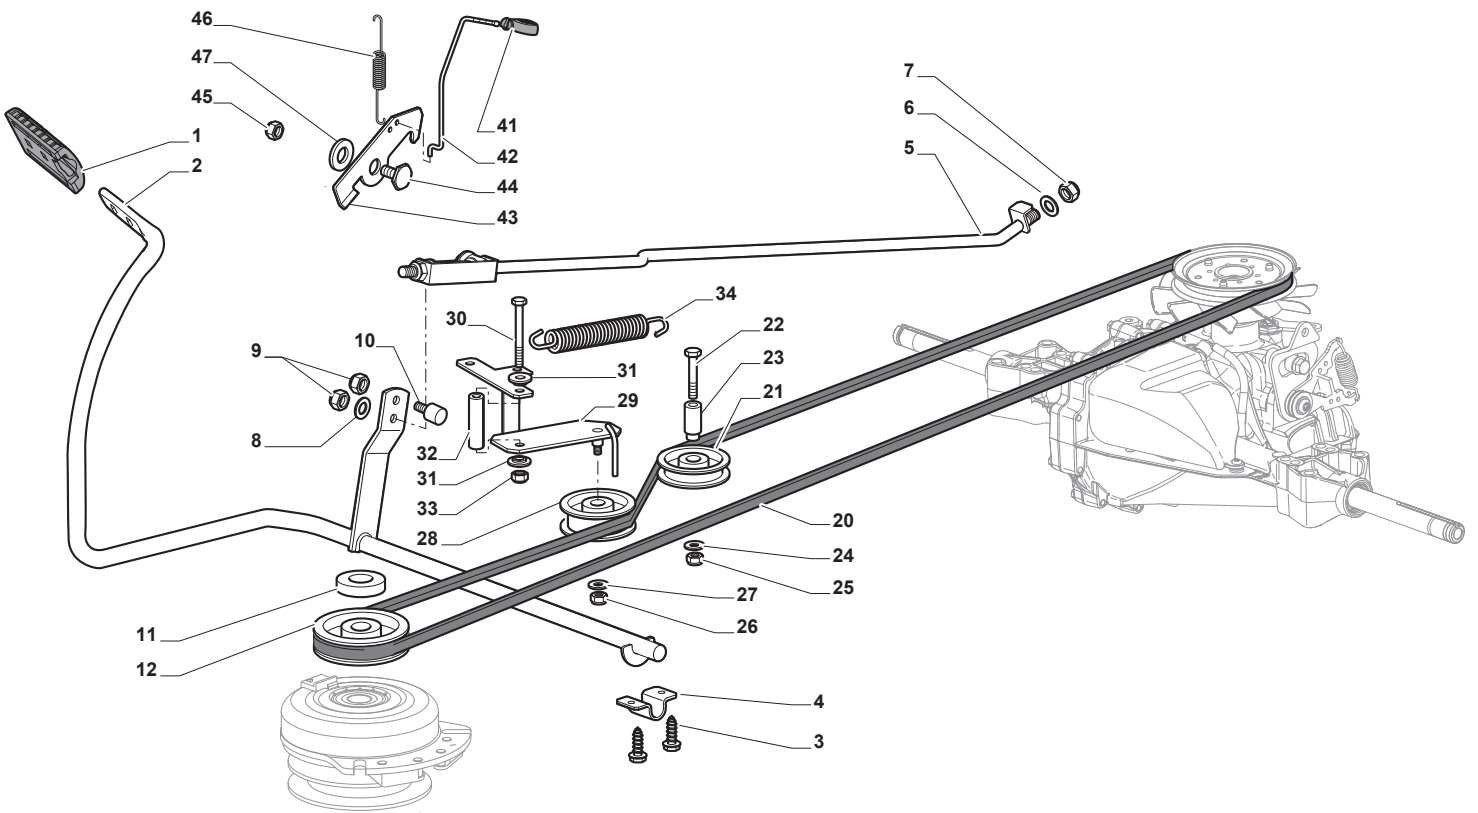

Brake And Gearbox Controls HYDRO-GEAR							
POS	CODE	Q.TY	DESCRIPTION	DESCRIZIONE	DESCRIPTION	BESCHREIBUNG	NOTES
1	325110409/0	1	Clamp Cover	Copristaffa	Couvre Etrier	Bridedeckel	
2	382000575/0	1	Pedal	Pedale	Pedal	Pedal	
3	112735599/0	4	Screw	Vite	Vis	Schraube	
4	325547231/0	2	Plate	Piastra	Plaque	Platte	
5	382000576/0	1	Rod	Asta	Tige	Stange	
6	112521360/0	1	Washer	Rosetta	Rondelle	Scheibe	
7	112156602/0	1	Nut	Dado	Ecrou	Mutter	
8	325670011/0	1	Antifriction Washer	Rondella Antifrizione	Rondelle Antifriction	Anti Friktionswäscher	
9	112155000/0	2	Nut	Dado	Ecrou	Mutter	
10	125510116/0	1	Pin	Perno	Pivot	Bolzen	
11	125160021/0	1	Spacer	Distanziale	Entretoise	Distanzring	
12	125601577/0	1	Belt	Puleggia	Poulie	Riemenscheibe	
20	135062003/1	1	Belt	Cinghia	Courroie	Riemen	
21	125601555/0	1	Pulley	Puleggia	Poulie	Riemenscheibe	
22	112691400/0	1	Screw	Vite	Vis	Schraube	
23	125160051/0	1	Spacer	Distanziale	Entretoise	Distanzring	
24	112523060/0	1	Washer	Rosetta	Rondelle	Scheibe	
25	112155000/0	1	Nut	Dado	Ecrou	Mutter	
26	112155000/0	1	Nut	Dado	Ecrou	Mutter	
27	112523060/0	1	Washer	Rosetta	Rondelle	Scheibe	
28	125601554/0	1	Pulley	Puleggia	Poulie	Riemenscheibe	
29	382318245/1	1	Lever	Leva	Levier	Hebel	
30	112691600/0	1	Screw	Vite	Vis	Schraube	
31	125038002/1	2	Bush	Bussola	Douille	Büchse	
32	125160027/0	1	Spacer	Distanziale	Entretoise	Distanzring	
33	112155000/0	1	Nut	Dado	Ecrou	Mutter	
34	125430262/0	1	Spring	Molla	Ressort	Feder	
41	325394534/0	1	Knob	Manopola	Poignee	Knopf	
42	125033083/0	1	Rod	Asta	Tige	Stange	
43	325253011/1	1	Hook	Gancio	Accrochage	Haken	
44	122524970/2	1	Fulcrum Pin	Perno Fulcro	Pivot	Gelenkpunkt	
45	112155000/0	1	Nut	Dado	Ecrou	Mutter	
46	125430213/0	1	Spring	Molla	Ressort	Feder	
47	112523060/0	1	Washer	Rosetta	Rondelle	Scheibe	
42	125033083/0	1	Rod	Asta	Tige	Stange	
43	325253011/1	1	Hook	Gancio	Accrochage	Haken	
44	122524970/2	1	Fulcrum Pin	Perno Fulcro	Pivot	Gelenkpunkt	
45	112155000/0	1	Nut	Dado	Ecrou	Mutter	
46	125430213/0	1	Spring	Molla	Ressort	Feder	
47	112523060/0	1	Washer	Rosetta	Rondelle	Scheibe