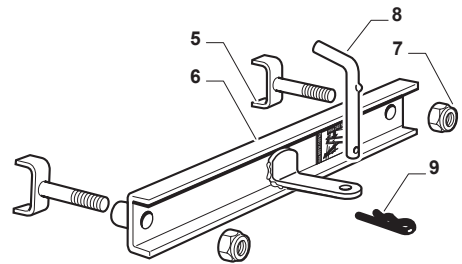

Optionals On Request							
POS	CODE	Q.TY	DESCRIPTION	DESCRIZIONE	DESCRIPTION	BESCHREIBUNG	NOTES
1	382869038/0	1	Muffler Protection	Protezione Silenziatore	Protection Silencieux	Auspuffschutz	
2	125943008/0	4	Screw	Vite	Vis	Schraube	
5	382650211/0	2	Stiffening	Rinforzo	Renforcement	Verstaerkung	
6	382033111/0	1	Rod	Asta	Tige	Stange	
7	112155000/0	2	Nut	Dado	Ecrou	Mutter	
8	125510021/1	1	Hitch Pin	Perno	Pivot	Bolzen	
9	124487999/0	1	Spring Pin	Coppiglia	Goupille	Split	
11	325140101/0	1	Deflector	Deflettore	Deflecteur	Abweiser	
12	125510111/0	1	Pin	Perno	Pivot	Bolzen	
13	124487998/0	1	Cotter Pin	Coppiglia	Goupille	Split