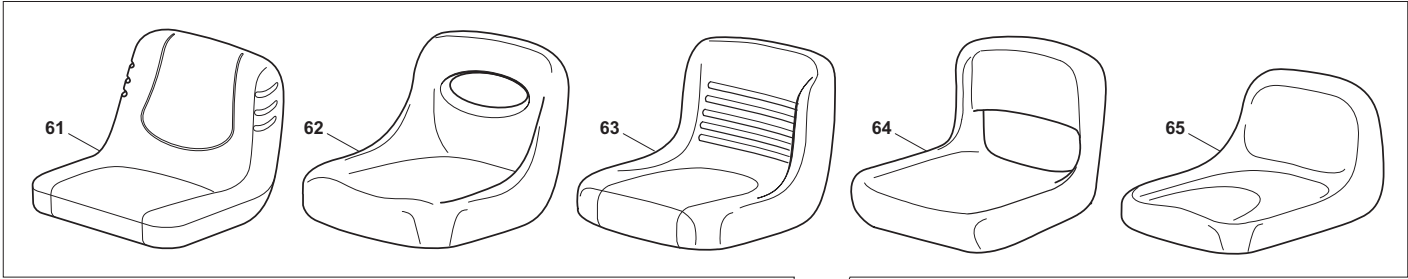

Body							
POS	CODE	Q.TY	DESCRIZIONE	DESCRIPTION	DESCRIPTION	BESCHREIBUNG	NOTES
41	327110302/2	1	Copertura Sacco Fissa, Rosso	Fixed Grass-Catcher Cover, Red	Couvre-Bac Fixe, Rouge	Fester Sackkappe, Rot	
41	327110470/0	1	Copertura Sacco Fissa, Bianco	Fixed Grass-Catcher Cover, White	Couvre-Bac Fixe, Blanc	Fester Sackkappe, Weiß	
42	127110361/0	1	Copertura Sacco Mobile, Giallo	Mobile Grass-Catcher Cover, Yellow	Couvre-Bac Mobile, Jaune	Beweglicher Sackkappe, Gelb	
42	327110303/1	1	Copertura Sacco Mobile, Rosso	Mobile Grass-Catcher Cover, Red	Couvre-Bac Mobile, Rouge	Beweglicher Sackkappe, Rot	
42	327110471/0	1	Copertura Sacco Mobile, Bianco	Mobile Grass-Catcher Cover, White	Couvre-Bac Mobile, Blanc	Beweglicher Sackkappe, Weiß	
42	327110354/1	1	Copertura Sacco Mobile Arancione	Grass-Catcher Cover, Mobile Orange	Couvre-Bac Mobile Orange	Beweglicher Sackkappe Dunkelorange	
43	112729601/1	4	Vite	Screw	Vis	Schraube	
44	112521331/0	4	Rosetta	Washer	Rondelle	Scheibe	
45	114366202/0	1	Etichetta Fari	Lights Label	Phares étiquette	Label-Scheinwerfer	
61	125722463/0	1	Sedile	Seat	Siege	Sitz	
62	125722453/1	1	Sedile	Seat	Siege	Sitz	
63	125722471/0	1	Sedile	Seat	Siege	Sitz	
64	125722456/0	1	Sedile	Seat	Siege	Sitz	
65	125722470/0	1	Sedile	Seat	Siege	Sitz