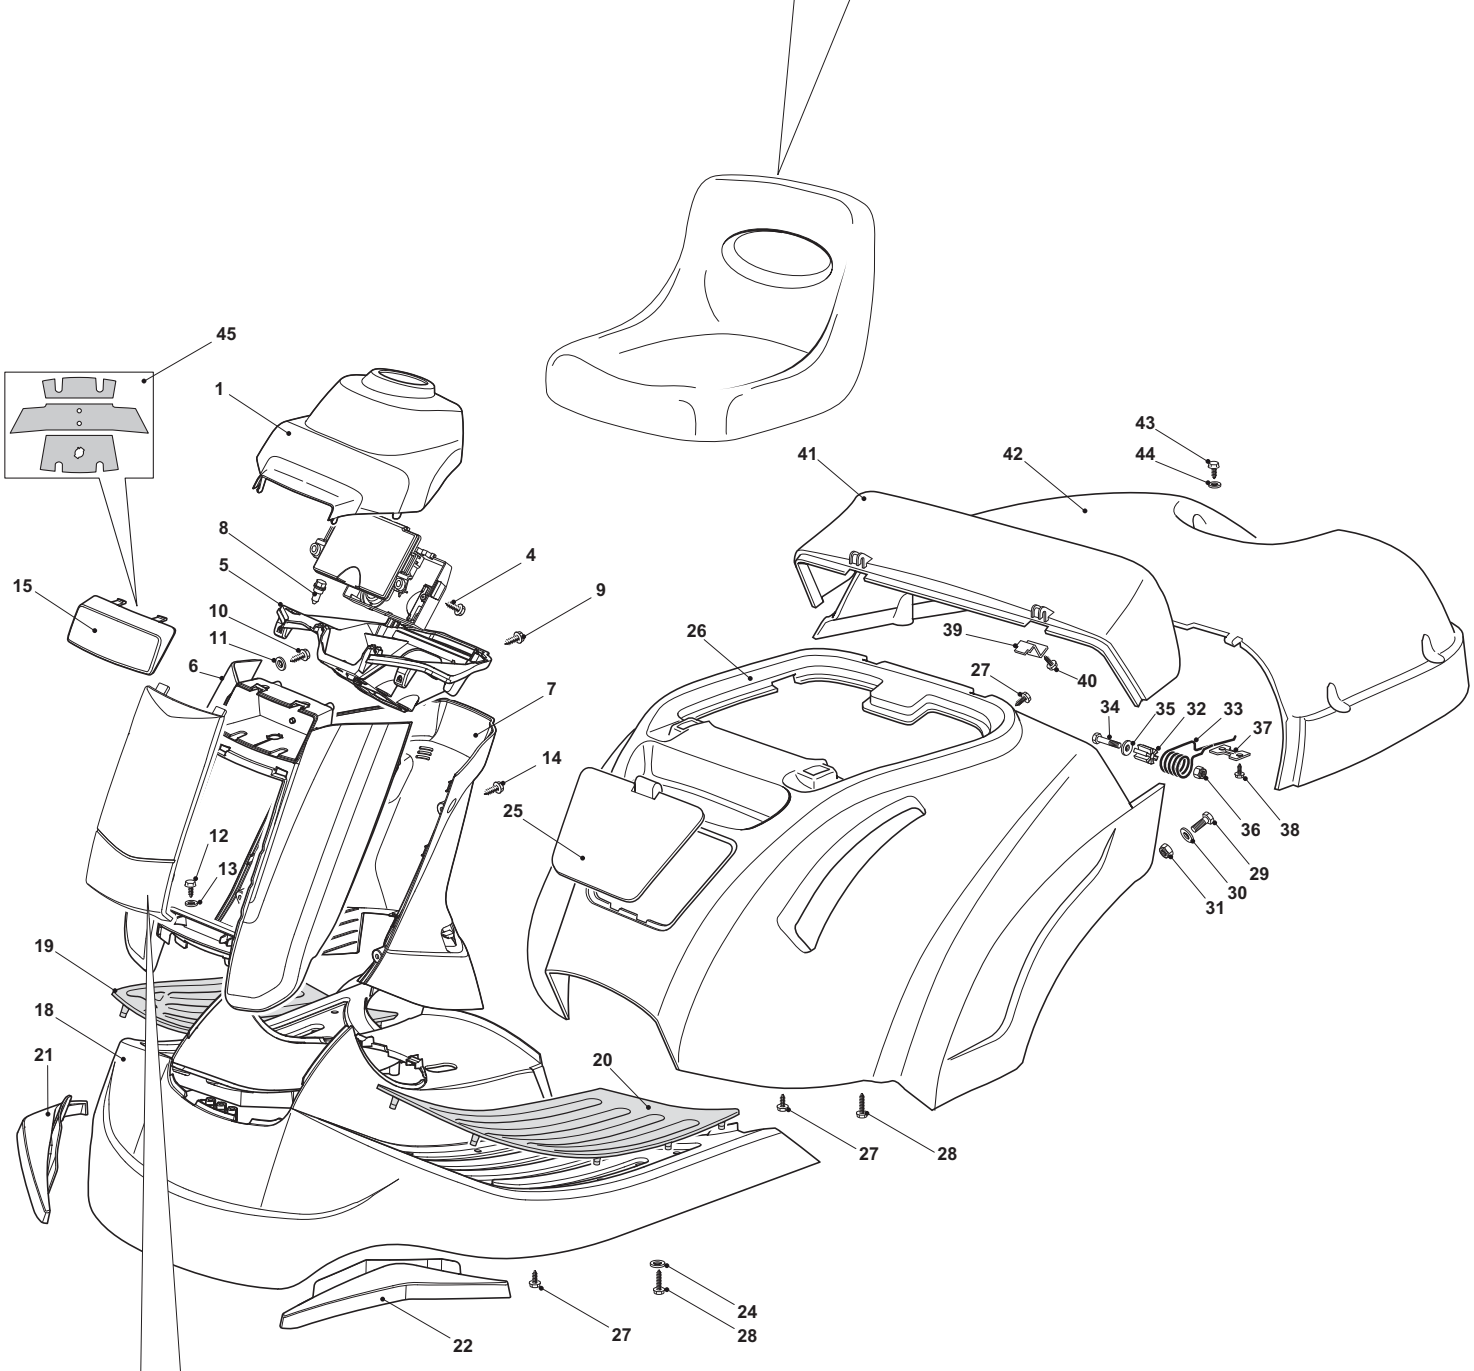

Body							
POS	CODE	Q.TY	DESCRIZIONE	DESCRIPTION	DESCRIPTION	BESCHREIBUNG	NOTES
41	327110302/2	1	Copertura Sacco Fissa, Rosso	Fixed Grass-Catcher Cover, Red	Couvre-Bac Fixe, Rouge	Fester Sackkappe, Rot	
41	327110470/0	1	Copertura Sacco Fissa, Bianco	Fixed Grass-Catcher Cover, White	Couvre-Bac Fixe, Blanc	Fester Sackkappe, Weiß	
42	127110361/0	1	Copertura Sacco Mobile, Giallo	Mobile Grass-Catcher Cover, Yellow	Couvre-Bac Mobile, Jaune	Beweglicher Sackkappe, Gelb	
42	327110303/1	1	Copertura Sacco Mobile, Rosso	Mobile Grass-Catcher Cover, Red	Couvre-Bac Mobile, Rouge	Beweglicher Sackkappe, Rot	
42	327110471/0	1	Copertura Sacco Mobile, Bianco	Mobile Grass-Catcher Cover, White	Couvre-Bac Mobile, Blanc	Beweglicher Sackkappe, Weiß	
42	327110354/1	1	Copertura Sacco Mobile Arancione	Grass-Catcher Cover, Mobile Orange	Couvre-Bac Mobile Orange	Beweglicher Sackkappe Dunkelorange	
43	112729601/1	4	Vite	Screw	Vis	Schraube	
44	112521331/0	4	Rosetta	Washer	Rondelle	Scheibe	
45	114366202/0	1	Etichetta Fari	Lights Label	Phares étiquette	Label-Scheinwerfer	
61	125722463/0	1	Sedile	Seat	Siege	Sitz	
62	125722453/1	1	Sedile	Seat	Siege	Sitz	
63	125722471/0	1	Sedile	Seat	Siege	Sitz	
64	125722456/0	1	Sedile	Seat	Siege	Sitz	
65	125722470/0	1	Sedile	Seat	Siege	Sitz