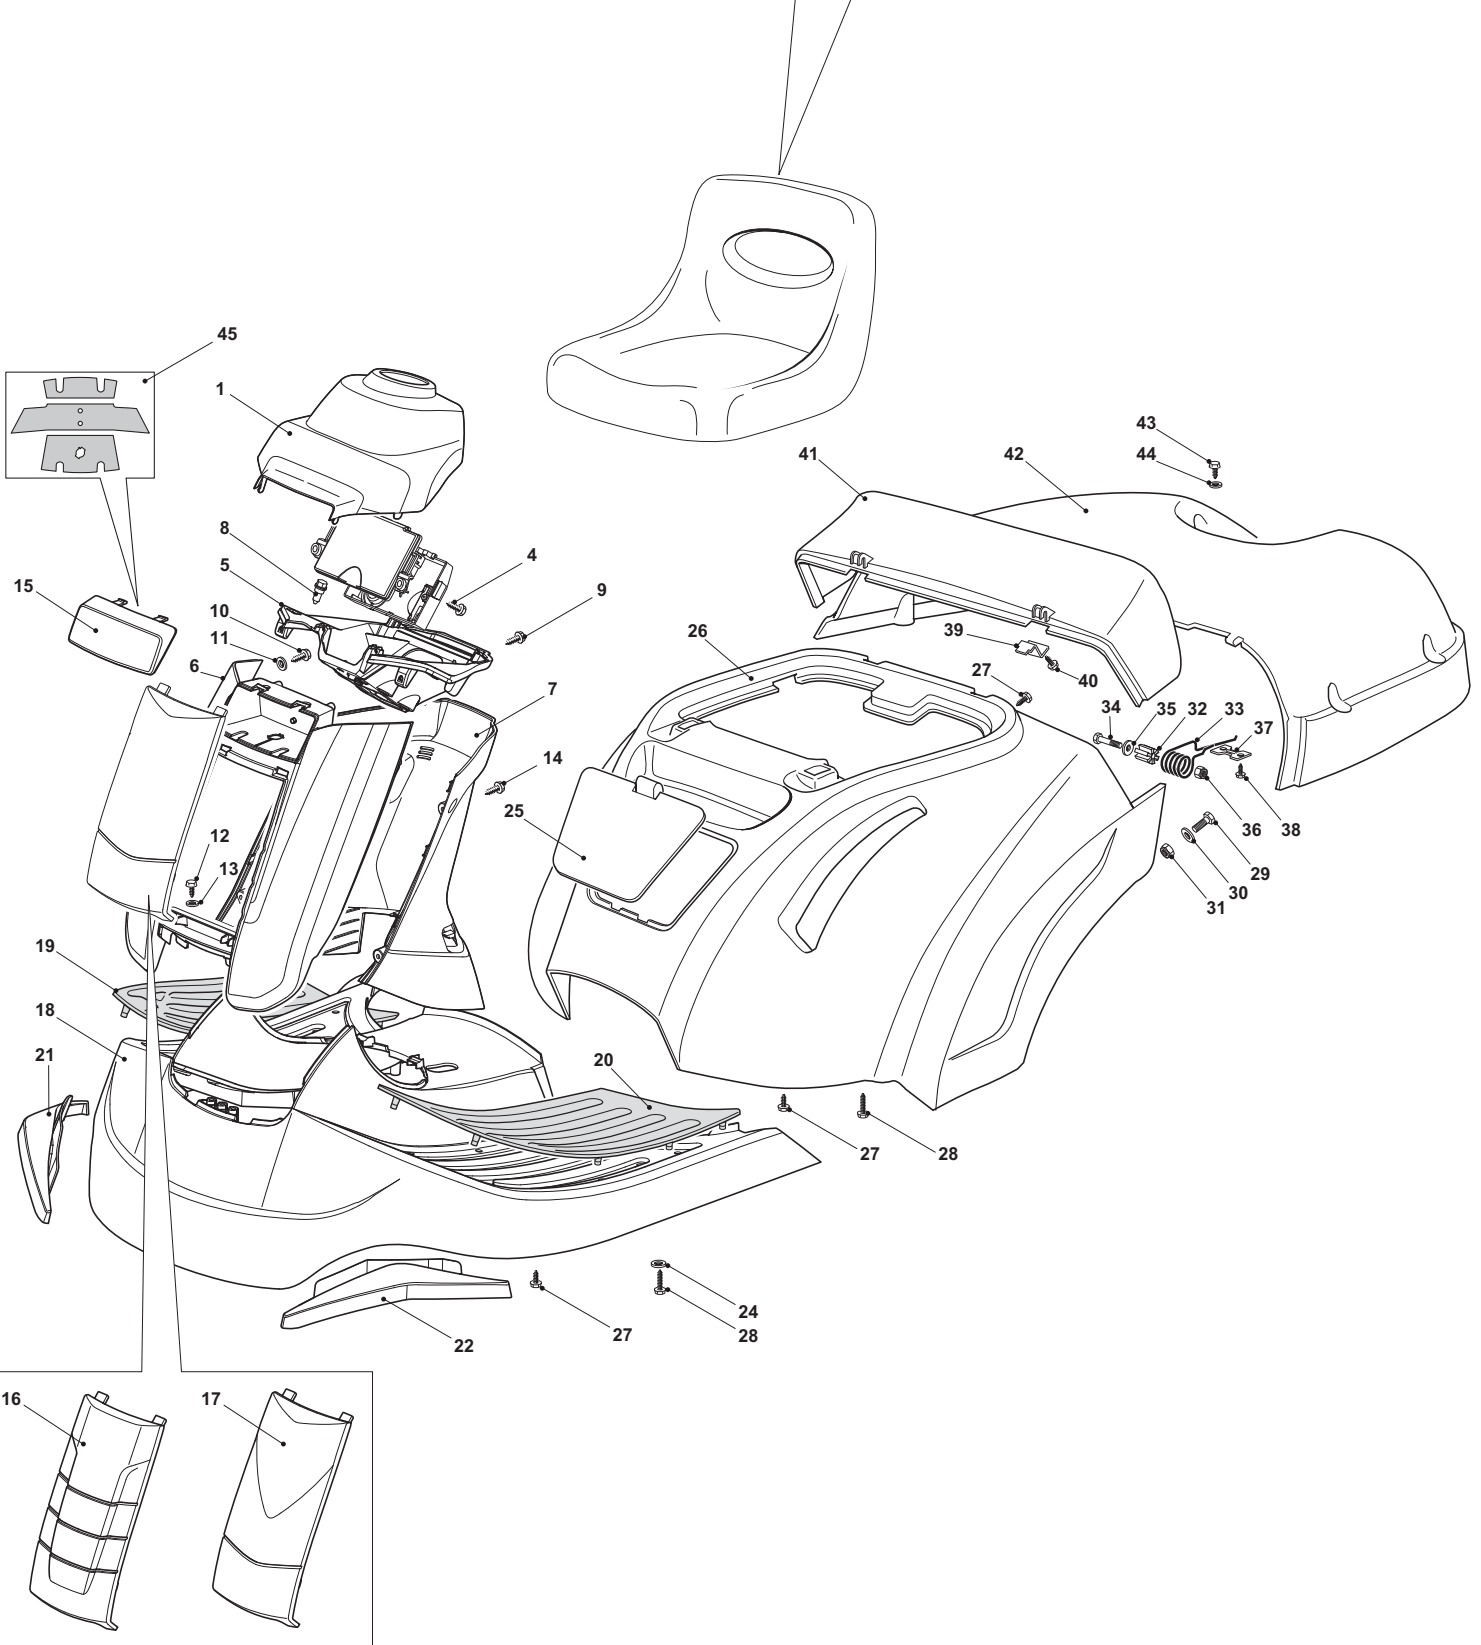

Body							
POS	CODE	Q.TY	DESCRIZIONE	DESCRIPTION	DESCRIPTION	BESCHREIBUNG	NOTES
1	327109533/0	1	Coperchio	Cover	Couvercle	Deckel	
2	327600177/0	1	Protezione Superiore	Upper Guard	Protection Supérieur	Oberschutz	
3	327031500/0	1	Protezione Inferiore	Lower Guard	Protection Inferieur	Unterschutz	
4	112735403/0	2	Vite	Screw	Vis	Schraube	
5	327787084/0	1	Cruscotto	Dashboard	Console	Konsole	
6	327787079/0	1	Protezione Piantone Sterzo, Giallo	Steering Column Protection, Yellow	Protection Tube De Direction, Jaune	Lenkungsäule Schutz, Gelb	
6	327787083/0	1	Protezione Piantone Sterzo, Rosso	Steering Column Protection, Red	Protection Tube De Direction, Rouge	Lenkungsäule Schutz, Rot	
6	327787100/0	1	Protezione Piantone Sterzo, Bianco	Steering Column Protection, White	Protection Tube De Direction, Blanc	Lenkungsäule Schutz, Weiß	
6	327787102/0	1	Protezione Piantone Sterzo, Arancione	Steering Column Protection, Orange	Protection Tube De Direction, Orange	Lenkungsäule Schutz, Orange	
7	327787078/0	1	Protezione Posteriore, Giallo	Rear Cover, Yellow	Couvercle Arrier, Jaune	Hinterdeckel, Gelb	
7	327787082/0	1	Protezione Posteriore, Rosso	Rear Cover, Red	Couvercle Arrier, Rouge	Hinterdeckel, Rot	
7	327787099/0	1	Protezione Posteriore, Grigio	Rear Cover, Grey	Couvercle Arrier, Gris	Hinterdeckel, Grau	
7	327787101/0	1	Protezione Posteriore, Arancione	Rear Cover, Orange	Couvercle Arrier, Orange	Hinterdeckel, Orange	
8	125943010/0	4	Vite	Screw	Vis	Schraube	
9	112735403/0	2	Vite	Screw	Vis	Schraube	
10	112735403/0	2	Vite	Screw	Vis	Schraube	
11	112521331/0	2	Rondella	Washer	Rondelle	Scheibe	
12	112735410/0	1	Vite	Screw	Vis	Schraube	
13	112521331/0	1	Rondella	Washer	Rondelle	Scheibe	
14	112735403/0	4	Vite	Screw	Vis	Schraube	
15	325410913/0	1	Mascherina	Grill	Panneau	Schutz	
15	325410919/0	1	Mascherina, Grigio	Grill, Grey	Panneau, Gris	Schutz, Grau	
16	327110476/0	1	Protezione Anteriore, Grigio	Front Cover, Grey	Couvercle Avant, Gris	Vorderdeckel, Grau	
17	327110477/0	1	Protezione Anteriore, Grigio	Front Cover, Grey	Couvercle Avant, Gris	Vorderdeckel, Grau	
17	327110475/0	1	Protezione Anteriore, Nero	Front Cover, Black	Couvercle Avant, Noir	Vorderdeckel, Schwarz	
18	327110350/2	1	Copertura Pedana, Arancione	Footboard Cover, Orange	Couvre Marchepied, Orange	Fussbrettdeckel, Orange	
18	327110358/1	1	Copertura Pedana, Giallo	Footboard Cover, Yellow	Couvre Marchepied, Jaune	Fussbrettdeckel, Gelb	
18	327110410/1	1	Copertura Pedana, Grigio	Footboard Cover, Grey	Couvre Marchepied, Gris	Fussbrettdeckel, Grau	
18	327110472/1	1	Copertura Pedana, Bianco	Footboard Cover, White	Couvre Marchepied, Blanc	Fussbrettdeckel, Weiß	
18	327110300/5	1	Copertura Pedana, Rosso	Footboard Cover, Red	Couvre Marchepied, Rouge	Fussbrettdeckel, Rot	
19	127110304/0	1	Copripedana Destra	Right Footboard Cover	Couvre Marchepied Droit	Rechte Fussbrettdeckel	
20	127110305/0	1	Copripedana Sinistra	Left Footboard Cover	Couvre Marchepied Gauche	Linke Fussbrettdeckel	
21	327110502/0	1	Copertura Ruote Anteriore, Destro	Front Wheel Cover, Right	Couvre Roues Avant, Droit	Vorderrad Kappe , Rechter	
22	327110501/0	1	Copertura Ruote Anteriore, Sinistro	Front Wheel Cover, Left	Couvre Roues Avant, Gauche	Vorderrad Kappe , Linke	
24	112523040/0	4	Rondella	Washer	Rondelle	Scheibe	
25	127109516/0	1	Coperchio Anteriore, Giallo	Front Cover, Yellow	Couvercle Avant, Jaune	Deckel, Gelb	
25	327109501/1	1	Coperchio Anteriore, Rosso	Front Cover, Red	Couvercle Avant, Rouge	Deckel, Rot	
25	327109530/0	1	Coperchio Anteriore, Bianco	Front Cover, White	Couvercle Avant, Blanc	Deckel, Weiß	
25	327109515/1	1	Coperchio Anteriore Arancione	Front Cover Orange	Couvercle Avant Orange	Deckel Dunkelorange	
26	384110136/1	1	Copertura Ruote (Hydro) Giallo	Wheels Cover (Hydro) Yellow	Couvre Roues (Hydro) Jaune	Radenkappe (Hydro) Gelb	
26	384110107/3	1	Copertura Ruote (Hydro) Rosso	Red Wheels Cover (Hydro)	Couvre Roues (Hydro) Rouge	Radenkappe (Hydro) Rot	
26	384110169/0	1	Copertura Ruote (Hydro) Bianco	White Wheels Cover (Hydro)	Couvre Roues (Hydro) Blanc	Radenkappe (Hydro) Weiß	
26	384110129/2	1	Copertura Ruote (Hydro) Arancione	Wheels Cover (Hydro) Orange	Couvre Roues (Hydro) Orange	Radenkappe (Hydro) Dunkelorange	
27	112735402/0	10	Vite	Screw	Vis	Schraube	
28	112735410/0	8	Vite	Screw	Vis	Schraube	
29	112791200/1	2	Vite	Screw	Vis	Schraube	
30	112523040/0	2	Rondella	Washer	Rondelle	Scheibe	
31	112154510/0	2	Dado	Nut	Ecrou	Nuss	
32	127047003/0	2	Bussola	Bushing	Douille	Buchse	
33	127430551/1	2	Molla	Spring	Ressort	Feder	
34	112691200/0	2	Vite	Screw	Vis	Schraube	
35	112523070/0	2	Rondella	Washer	Rondelle	Scheibe	
36	112155000/0	2	Dado	Nut	Ecrou	Nuss	
37	327546001/0	2	Piastrina	Plate	Plaquette	Platte	
38	112735402/0	4	Vite	Screw	Vis	Schraube	
39	327546003/0	2	Piastrina	Plate	Plaquette	Plättchen	
40	112735402/0	2	Vite	Screw	Vis	Schraube