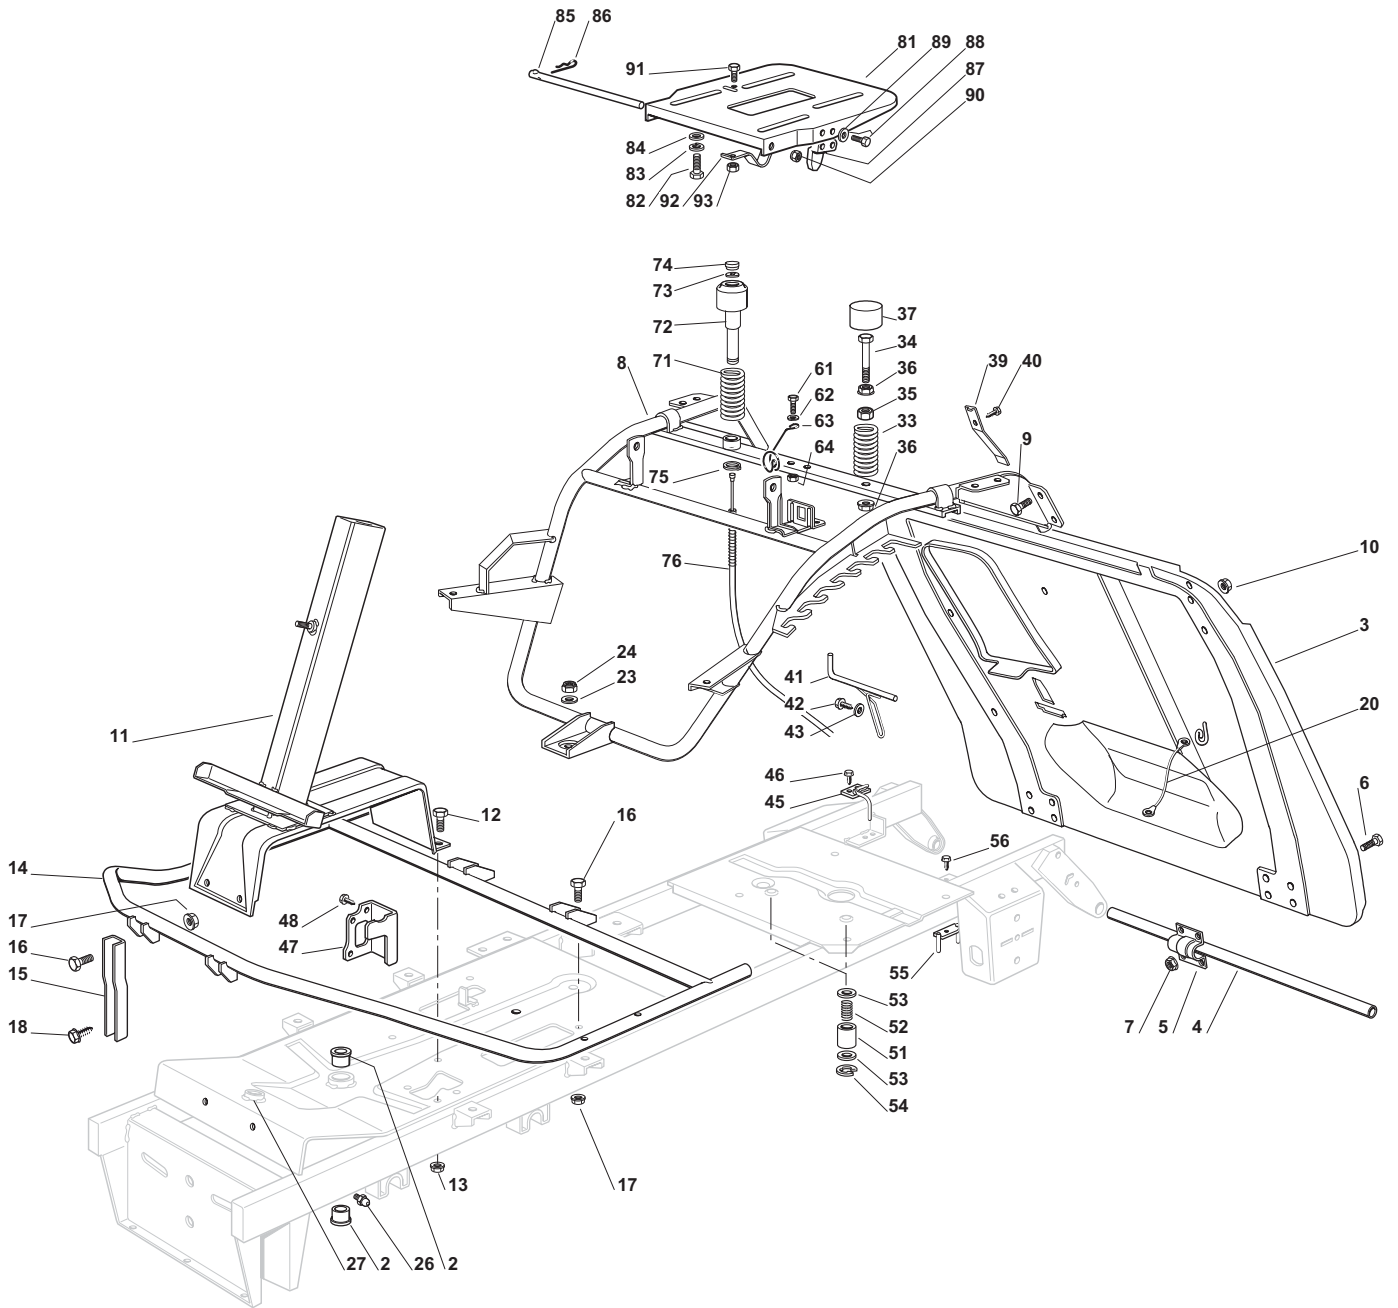

Chassis							with GGP and Honda Engines	
POS	CODE	Q.TY	DESCRIZIONE	DESCRIPTION	DESCRIPTION	BESCHREIBUNG	NOTES	
2	125034002/1	2	Boccola	Bush	Douille	Büchse		
3	384545057/3	1	Piastra	Plate	Plaque	Platte		
4	127037000/1	1	Perno	Pin	Pivot	Bolzen		
5	325547012/1	2	Piastra	Plate	Plaque	Platte		
6	112791200/1	8	Vite	Screw	Vis	Schraube		
7	112292102/0	8	Dado	Nut	Ecrou	Mutter		
8	384801137/0	1	Telaio Sedile	Chassis	Chassis	Rahmensatz		
9	112792611/0	4	Vite	Screw	Vis	Schraube		
10	112293201/0	4	Dado	Nut	Ecrou	Mutter		
11	384783027/0	1	Supporto Piantone	Support	Support	Halter		
12	112792611/0	4	Vite	Screw	Vis	Schraube		
13	112293201/0	4	Dado	Nut	Ecrou	Mutter		
14	384801107/2	1	Supporto Pedane	Footboard Support	Support Marchepied	Fussbretthalter		
15	327787025/0	2	Supporto	Support	Support	Halter		
16	112792611/0	4	Vite	Screw	Vis	Schraube		
17	112293201/0	4	Dado	Nut	Ecrou	Mutter		
18	112734995/0	2	Vite	Screw	Vis	Schraube		
20	384040300/0	1	Cavo Aggancio	Cord	Corde	Seil		
23	112523060/0	1	Rondella	Washer	Rondelle	Scheibe		
24	112155000/0	1	Dado	Nut	Ecrou	Mutter		
26	112379511/0	1	Ingrassatore	Grease Dispenser	Graisseur	Fettbüchse		
27	125034001/0	1	Bronzina	Bush	Douille	Büchse		
33	127430575/0	2	Molla	Spring	Ressort	Feder		
34	127943050/0	2	Vite	Screw	Vis	Schraube		
35	112293200/0	1	Dado	Dado	OK	Nut		
36	112293201/0	4	Dado	Nut	Ecrou	Mutter		
37	325122000/2	2	Cuffia	Hood	Protecteur	Schutzkasten		
39	127430554/0	1	Molla	Spring	Ressort	Feder		
40	112735110/0	1	Vite	Screw	Vis	Schraube		
41	127294001/0	1	Guida	Guide	Guide	Führung		
42	112735120/0	1	Vite	Screw	Vis	Schraube		
43	112523040/0	1	Rosetta	Washer	Rondelle	Scheibe		
45	127294003/0	1	Guidacinghia	Belt Guide	Guide De Courroie	Riemenführung		
46	112735110/0	2	Vite	Screw	Vis	Schraube		
47	327772095/0	1	Supporto Micro Lama	Support	Support	Halter		
48	112735105/0	2	Vite	Screw	Vis	Schraube		
51	127047012/0	2	Bussola	Bush	Douille	Büchse		
52	127430577/0	2	Molla	Spring	Ressort	Feder		
53	325670008/1	4	Rondella	Washer	Rondelle	Scheibe		
54	112000955/0	2	Anello Elastico	Snap Ring	Anneau Ressort	Sprengring		
55	184250053/0	1	Guidacinghia	Belt Guide	Guide De Courroie	Riemenführung		
56	112735110/0	1	Vite	Screw	Vis	Schraube		
61	112791200/1	1	Vite	Screw	Vis	Schraube		
62	112521340/0	1	Rosetta	Washer	Rondelle	Scheibe		
63	125430239/1	1	Molla	Spring	Ressort	Feder		
64	112292102/0	1	Dado	Nut	Ecrou	Mutter		
71	127430581/0	1	Molla	Spring	Ressort	Feder		
72	384050500/0	1	Attuatore	Actuator	Actuateur	Aktuator		
73	327670056/0	1	Rondella	Washer	Rondelle	Scheibe		
74	327790011/0	1	Tappo	Cap	Bouchon	Stopfen		
75	112609200/0	1	Seeger	Seeger	Seeger	Seeger		
76	184207106/0	1	Filo	Cable	Fil	Kabel		
81	325547033/1	1	Piastra	Plate	Plaque	Platte		
82	112793101/0	4	Vite	Screw	Vis	Schraube		
83	112583500/0	4	Grower	Grower	Grower	Grower		
84	112523060/0	4	Rondella	Washer	Rondelle	Scheibe		
85	127864052/1	1	Perno Sedile	Pin	Pivot	Bolzen		
86	124487997/0	1	Coppiglia	Cotter Pin	Goupille	Splint		
87	327063021/1	1	Camma	Cam	Came	Nocken		
88	112789100/0	2	Vite	Screw	Vis	Schraube		
89	112523020/0	2	Rosetta	Washer	Rondelle	Scheibe		
90	112154330/0	2	Dado	Nut	Ecrou	Mutter		
91	125430247/0	1	Molla	Spring	Ressort	Feder		
92	112789000/0	1	Vite	Screw	Vis	Schraube		
93	112154330/0	1	Dado	Nut	Ecrou	Mutter