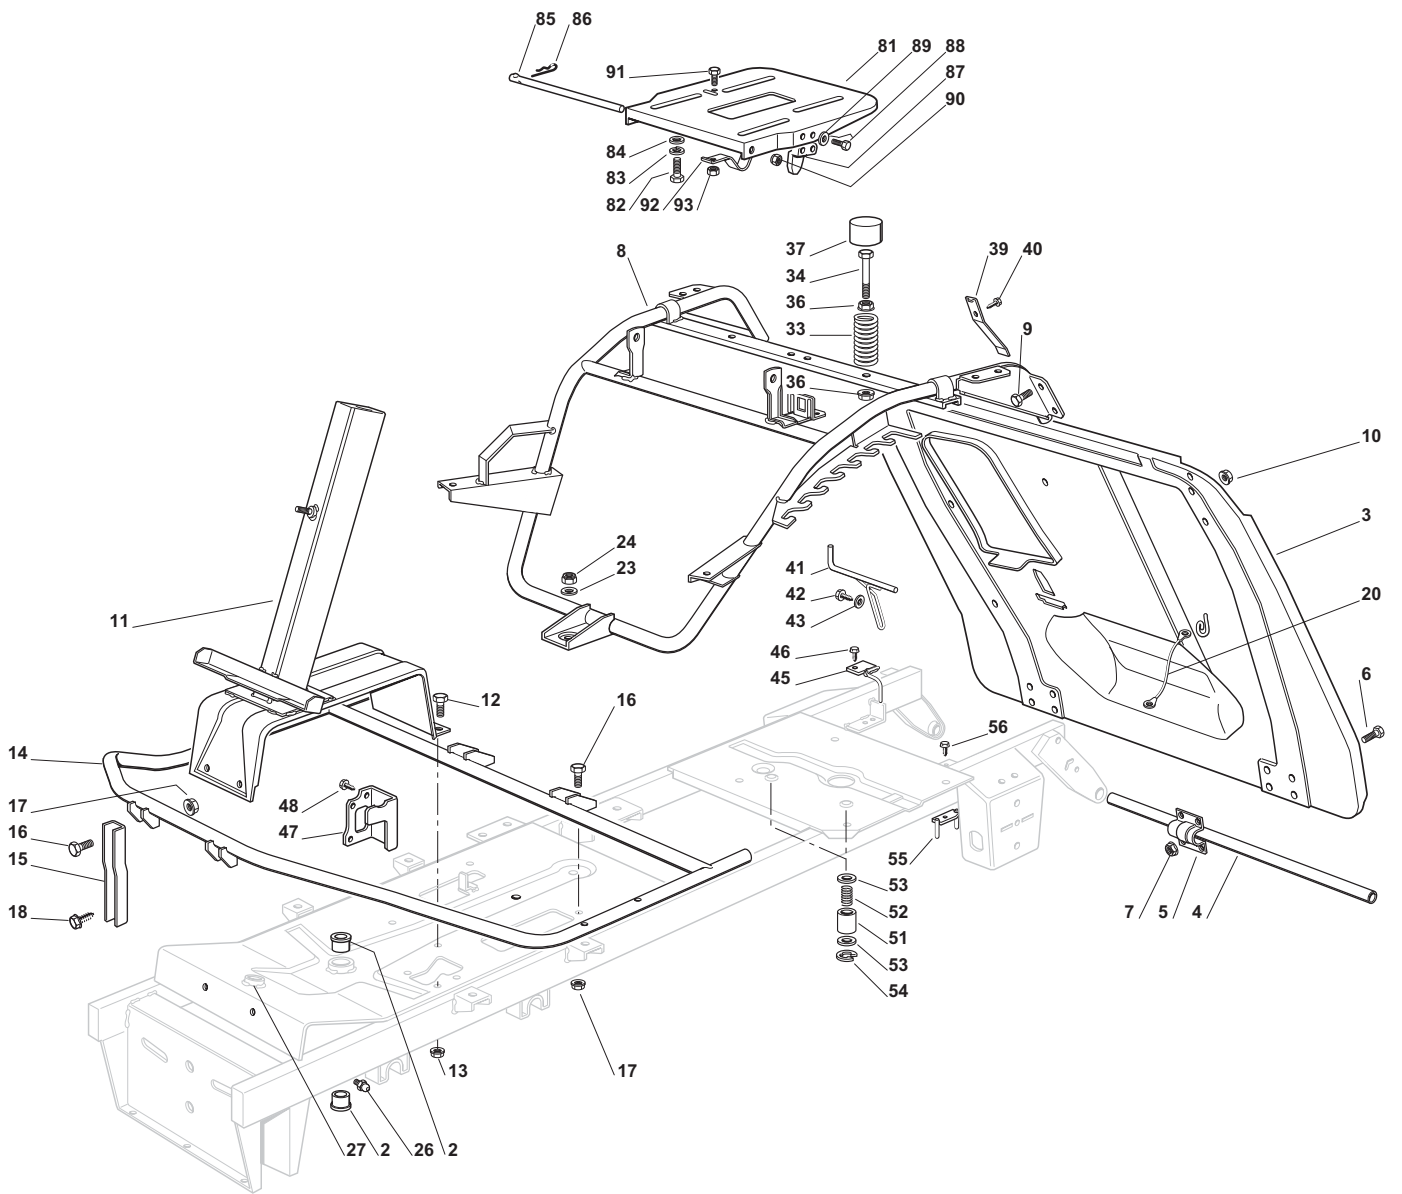

Chassis							with Briggs & Stratton Engines	
POS	CODE	Q.TY	DESCRIZIONE	DESCRIPTION	DESCRIPTION	BESCHREIBUNG	NOTES	
2	125034002/1	2	Boccola	Bush	Douille	Büchse		
3	384545057/3	1	Piastra	Plate	Plaque	Platte		
4	127037000/1	1	Perno	Pin	Pivot	Bolzen		
5	325547012/1	2	Piastra	Plate	Plaque	Platte		
6	112791213/1	8	Vite	Screw	Vis	Schraube		
7	112292102/0	8	Dado	Nut	Ecrou	Mutter		
8	384801127/0	1	Telaio Sedile	Chassis	Chassis	Rahmensatz		
9	112792611/0	4	Vite	Screw	Vis	Schraube		
10	112293201/0	4	Dado	Nut	Ecrou	Mutter		
11	384783027/0	1	Supporto Piantone	Steering Col. Support	Support	Halter		
12	112792611/0	4	Vite	Screw	Vis	Schraube		
13	112293201/0	4	Dado	Nut	Ecrou	Mutter		
14	384801107/2	1	Supporto Pedane	Footboard Support	Support Marchepied	Fussbretthalter		
15	327787025/0	2	Supporto	Support	Support	Halter		
16	112792611/0	4	Vite	Screw	Vis	Schraube		
17	112293201/0	4	Dado	Nut	Ecrou	Mutter		
18	112735120/0	2	Vite	Screw	Vis	Schraube		
20	384040300/0	1	Cavo Aggancio	Cord	Corde	Seil		
23	112523060/0	1	Rondella	Washer	Rondelle	Scheibe		
24	112155000/0	1	Dado	Nut	Ecrou	Mutter		
26	112379511/0	1	Ingrassatore	Grease Dispenser	Graisiseur	Fettbüchse		
27	125034001/0	1	Bronzina	Bush	Douille	Büchse		
33	127430575/0	2	Molla	Spring	Ressort	Feder		
34	127943050/0	2	Vite	Screw	Vis	Schraube		
36	112293201/0	4	Dado	Nut	Ecrou	Mutter		
37	325122000/2	2	Cuffia	Hood	Protecteur	Schutzkasten		
39	127430554/0	1	Molla	Spring	Ressort	Feder		
40	112735110/0	1	Vite	Screw	Vis	Schraube		
41	127294001/0	1	Guida	Guide	Guide	Führung		
42	112735120/0	1	Vite	Screw	Vis	Schraube		
43	112523040/0	1	Rosetta	Washer	Rondelle	Scheibe		
45	127294002/0	1	Guidacinghia	Belt Guide	Guide Curroire	Riemenführung		
46	112735110/0	2	Vite	Screw	Vis	Schraube		
47	327772095/0	1	Supporto Micro Lama	Support	Support	Halter		
48	112735105/0	2	Vite	Screw	Vis	Schraube		
51	127047012/0	2	Bussola	Bush	Douille	Büchse		
52	127430577/0	2	Molla	Spring	Ressort	Feder		
53	325670008/1	4	Rondella	Washer	Rondelle	Scheibe		
54	112000955/0	2	Anello Elastico	Snap Ring	Anneau Ressort	Sprengring		
55	184250053/0	1	Guidacinghia	Belt Guide	Guide De Curroire	Riemenführung		
56	112735110/0	1	Vite	Screw	Vis	Schraube		
81	325547033/1	1	Piastra	Plate	Plaque	Platte		
82	112793101/0	4	Vite	Screw	Vis	Schraube		
83	112583500/0	4	Grower	Grower	Grower	Grower		
84	112523060/0	4	Rondella	Washer	Rondelle	Scheibe		
85	127864052/1	1	Perno Sedile	Pin	Pivot	Bolzen		
86	124487997/0	1	Coppiglia	Cotter Pin	Goupille	Splint		
87	327063021/1	1	Camma	Cam	Came	Nocken		
88	112789100/0	2	Vite	Screw	Vis	Schraube		
89	112523020/0	2	Rosetta	Washer	Rondelle	Scheibe		
90	112154330/0	2	Dado	Nut	Ecrou	Mutter		
91	125430247/0	1	Molla	Spring	Ressort	Feder		
92	112789000/0	1	Vite	Screw	Vis	Schraube		
93	112154330/0	1	Dado	Nut	Ecrou	Mutter