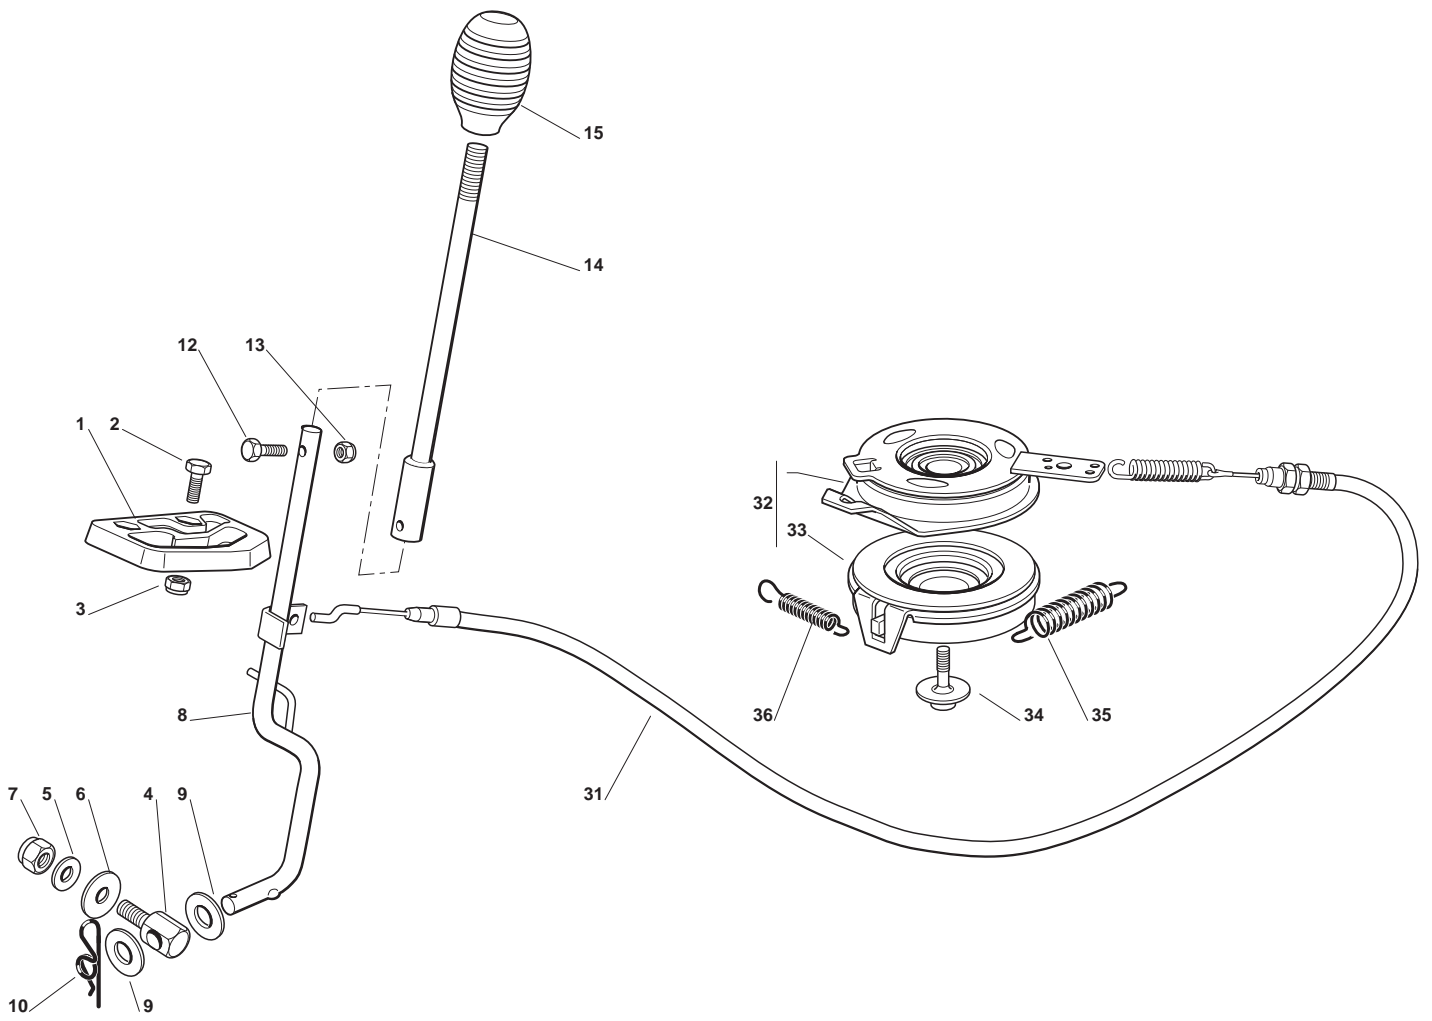

Baldes Engagemen

for models with GGP engine

POS	CODE	Q.TY	DESCRIPTION	DESCRIZIONE	DESCRIPTION	BESCHREIBUNG	NOTES
1	127487001/0	1	Plastic Guide For Pto Lever	Plastic Guide For Pto Lever	Plastic Guide For Pto Lever	Plastic Guide For Pto Lever	
2	112791200/1	2	Screw	Vite	Vis	Schraube	
3	112154510/0	2	Nut	Dado	Écrou	Nuss	
4	127510107/0	1	Fulcrum Pin	Perno Fulcro	Pivot	Gelenkpunkt	
5	325670011/0	1	Antifriction Washer	Rondella Antifrizione	Rondelle Antifriction	Anti Friktionswäscher	
6	322672152/0	1	Antifriction Washer	Rondella Antifrizione	Rondelle Antifriction	Anti Friktionswäscher	
7	112155000/0	1	Nut	Dado	Écrou	Nuss	
8	384317073/1	1	Lever	Leva	Levier	Hebel	
9	321660100/0	2	Washer	Rondella	Rondelle	Scheibe	
10	124487998/0	1	Cotter Pin	Copiglia	Goupille	Split	
12	112789020/0	1	Screw	Vite	Vis	Schraube	
13	112154330/0	1	Low Self-Locking Nut	Dado Autobloccante	Écrou auto-bloquant	Selbstsichernde Mutter	
14	184317079/0	1	Gearshift	Leva	Levier	Hebel	
15	125394510/0	1	Knob	Manopolina	Poignée	Griff	
31	384207104/1	1	Blades Engagement Wire	Filo Innesto Lame	Fil	Kabel	
32	118399065/1	1	Mechanical Clutch Ass.Y	Ass. Frizione Meccanica	Embrayage Mecanique	Mechanische Kupplung	
33	118399066/1	1	Clutch Lower Part	Clutch Lower Part	Clutch Lower Part	Clutch Lower Part	
34	112735460/0	1	Screw	Vite	Vis	Schraube	
35	127430579/0	1	Clutch Spring	Clutch Spring	Clutch Spring	Clutch Spring	
36	122450110/0	1	Spring	Molla	Ressort	Feder