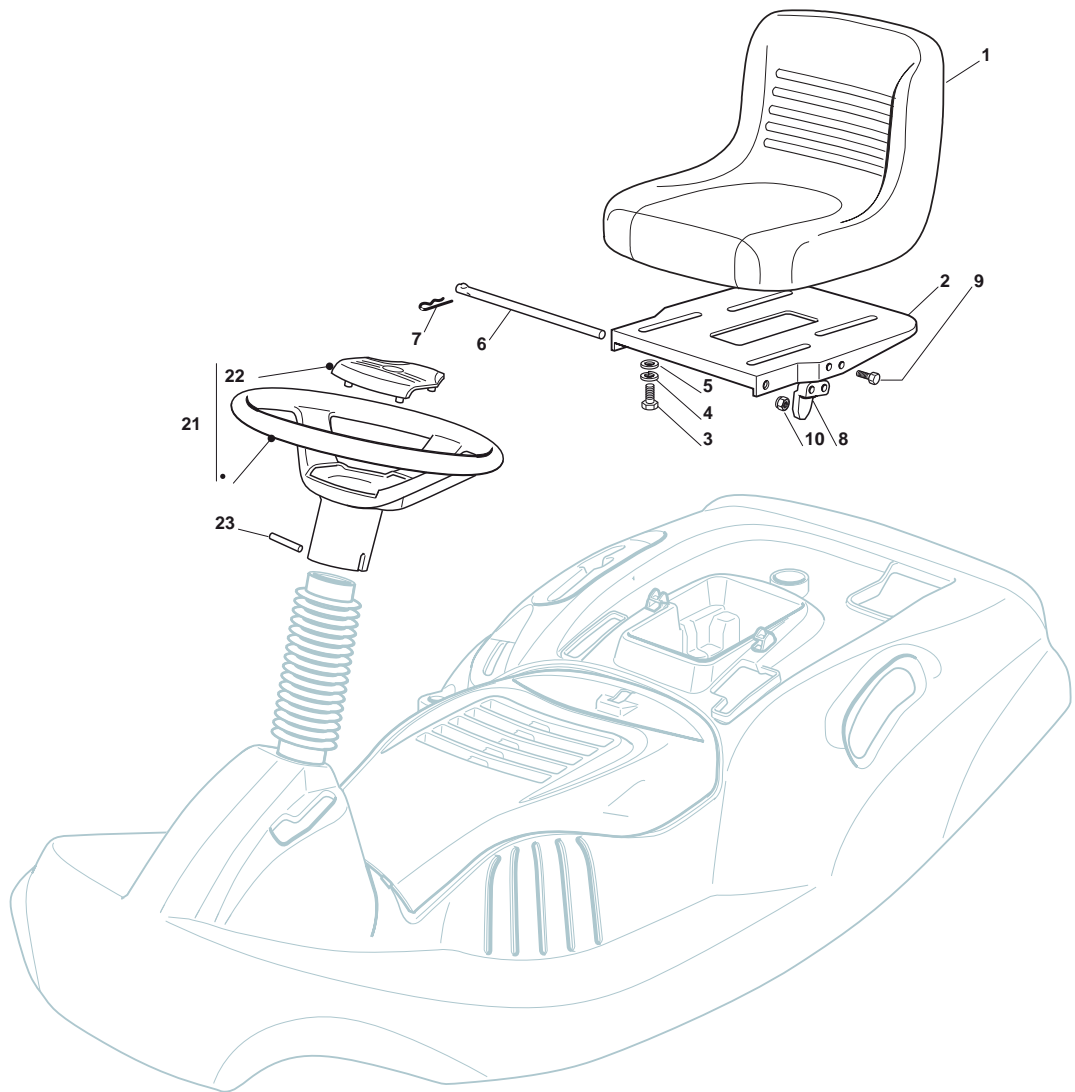

Seat & Steering Wheel

POS	CODE	Q.TY	DESCRIPTION	DESCRIZIONE	DESCRIPTION	BESCHREIBUNG	NOTES
1	125722471/0	1	Seat	Seat	Seat	Seat	
2	327546039/1	1	Seat Support Plate	Piastra Supporto Sedile	Support Plaque Siege	Halter Sitz Plättchen	
3	112793101/0	4	Screw	Vite	Vis	Schraube	
4	112583500/0	4	Grower	Grower	Grower	Federring	
5	112523060/0	4	Washer	Rondella	Rondelle	Scheibe	
6	127864052/0	1	Seat Fulcrum Rod	Perno Sedile	Pivot	Bolzen	
7	124487997/0	1	Cotter Pin	Copiglia	Goupille	Split	
8	327063021/1	1	Cam	Cam	Cam	Cam	
9	112789100/0	2	Screw	Vite	Vis	Schraube	
10	112154330/0	2	Low Self-Locking Nut	Dado Autobloccante	Écrou auto-bloquant	Selbstsichernde Mutter	
21	127961232/0	1	Steering Wheel	Steering Wheel	Steering Wheel	Steering Wheel	
22	325580501/0	1	Cap	Tappo	Bouchon	Stopfen	
23	112620305/0	1	Elastic Pin	Spina Elastica	Goupille	Stift