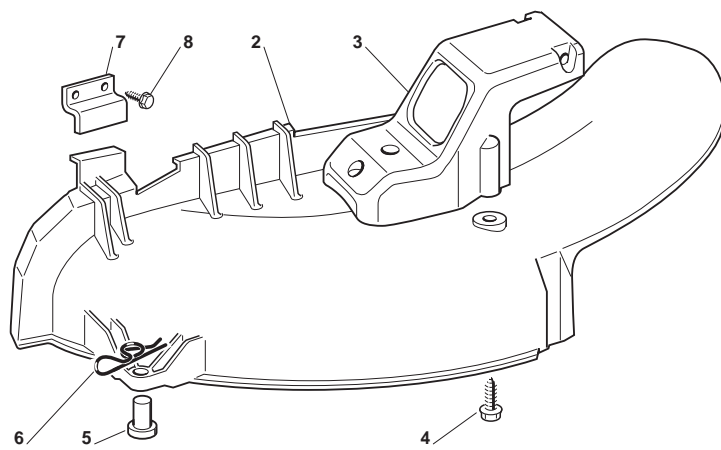

Optionals On Request

POS	CODE	Q.TY	DESCRIPTION	DESCRIZIONE	DESCRIPTION	BESCHREIBUNG	NOTES
2	327140052/0	1	Deflector	Deflettore	Deflecteur	Abweiser	
3	327230201/0	1	Fulcrum	Fulcro	Point D'Appui	Drehpunkt	
4	112735410/0	3	Screw	Vite	Vis	Schraube	
5	125510022/0	1	Pin	Perno	Pivot	Bolzen	
6	124487998/0	1	Cotter Pin	Copiglia	Goupille	Split	
7	327772139/0	1	Clamp	Staffa	Etrier	Bride	
8	112735110/0	2	Screw	Vite	Vis	Schraube