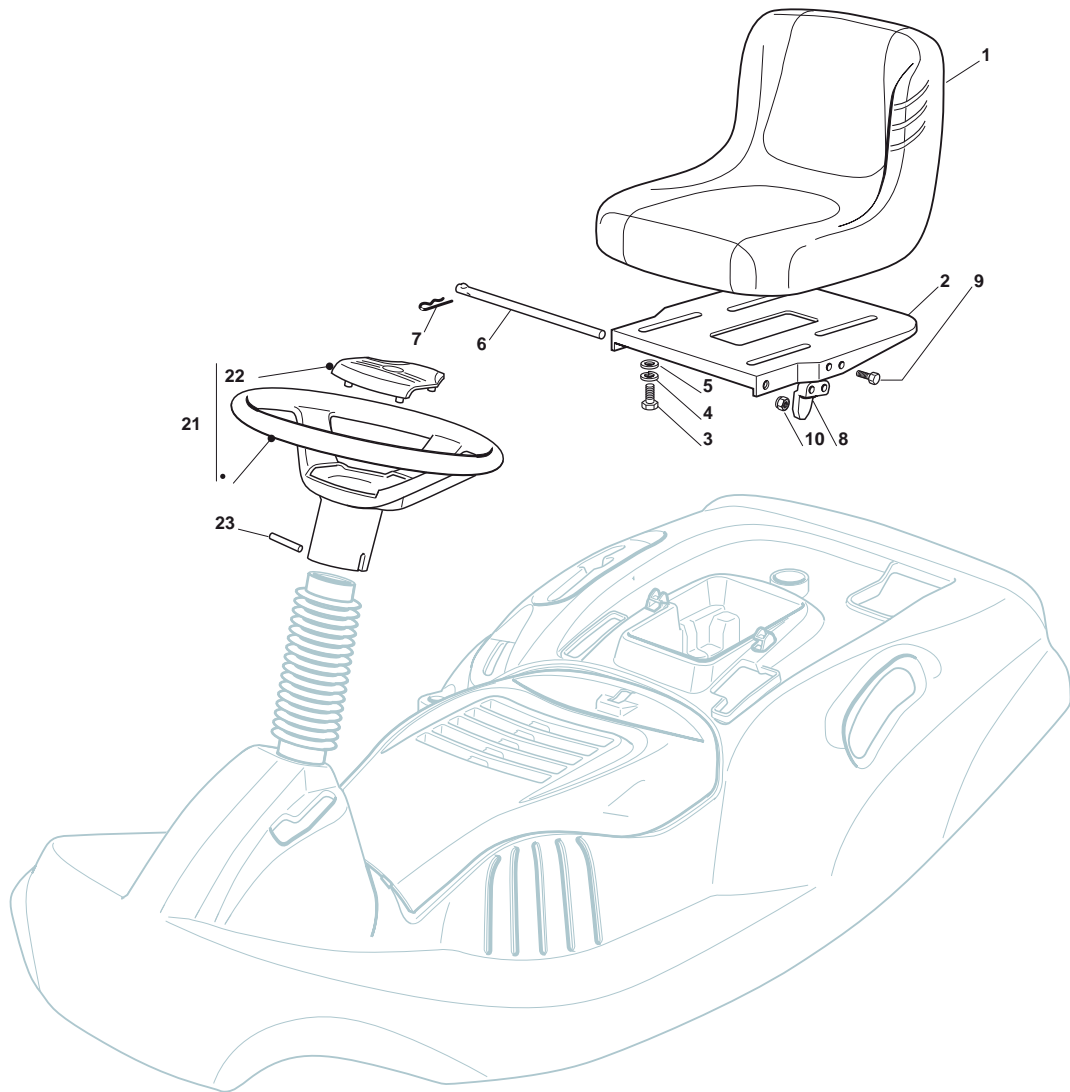

Seat & Steering Wheel

POS	CODE	Q.TY	DESCRIPTION	DESCRIZIONE	DESCRIPTION	BESCHREIBUNG	NOTES
1	125722463/0	1	Seat	Seat	Seat	Seat	
2	327546039/1	1	Seat Support Plate	Piastra Supporto Sedile	Support Plaque Siege	Halter Sitz Plättchen	
3	112793101/0	4	Screw	Vite	Vis	Schraube	
4	112583500/0	4	Grower	Grower	Grower	Federring	
5	112523060/0	4	Washer	Rondella	Rondelle	Scheibe	
6	127864052/0	1	Seat Fulcrum Rod	Perno Sedile	Pivot	Bolzen	
7	124487997/0	1	Cotter Pin	Copiglia	Goupille	Split	
8	327063021/1	1	Cam	Cam	Cam	Cam	
9	112789100/0	2	Screw	Vite	Vis	Schraube	
10	112154330/0	2	Low Self-Locking Nut	Dado Autobloccante	Écrou auto-bloquant	Selbstsichernde Mutter	
21	125961211/0	1	Steering Wheel	Steering Wheel	Steering Wheel	Steering Wheel	
22	325580500/0	1	Cap	Tappo	Bouchon	Stopfen	
23	112620305/0	1	Elastic Pin	Spina Elastica	Goupille	Stift