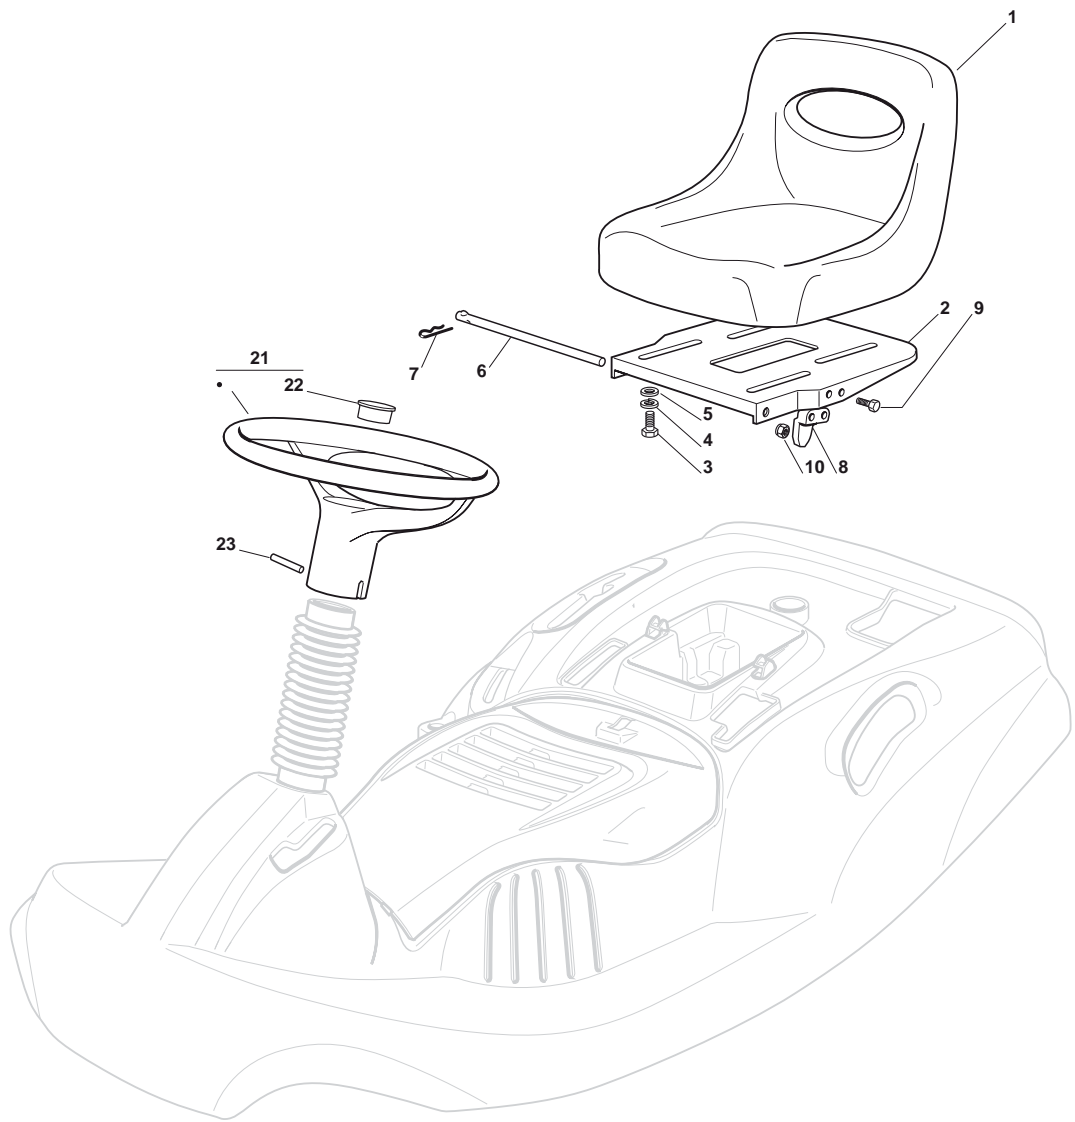

Seat & Steering Wheel

POS	CODE	Q.TY	DESCRIPTION	DESCRIZIONE	DESCRIPTION	BESCHREIBUNG	NOTES
1	125722453/1	1	Seat	Seat	Seat	Seat	
2	327546039/1	1	Seat Support Plate	Piastra Supporto Sedile	Support Plaque Siege	Halter Sitz Plättchen	
3	112793101/0	4	Screw	Vite	Vis	Schraube	
4	112583500/0	4	Grower	Grower	Grower	Federring	
5	112523060/0	4	Washer	Rondella	Rondelle	Scheibe	
6	127864052/0	1	Seat Fulcrum Rod	Perno Sedile	Pivot	Bolzen	
7	124487997/0	1	Cotter Pin	Copiglia	Goupille	Split	
8	327063021/1	1	Cam	Cam	Cam	Cam	
9	112789100/0	2	Screw	Vite	Vis	Schraube	
10	112154330/0	2	Low Self-Locking Nut	Dado Autobloccante	Écrou auto-bloquant	Selbstsichernde Mutter	
21	127961230/0	1	Steering Wheel	Steering Wheel	Steering Wheel	Steering Wheel	
22	325120230/0	1	Cover	Cover	Cover	Cover	
23	112620305/0	1	Elastic Pin	Spina Elastica	Goupille	Stift