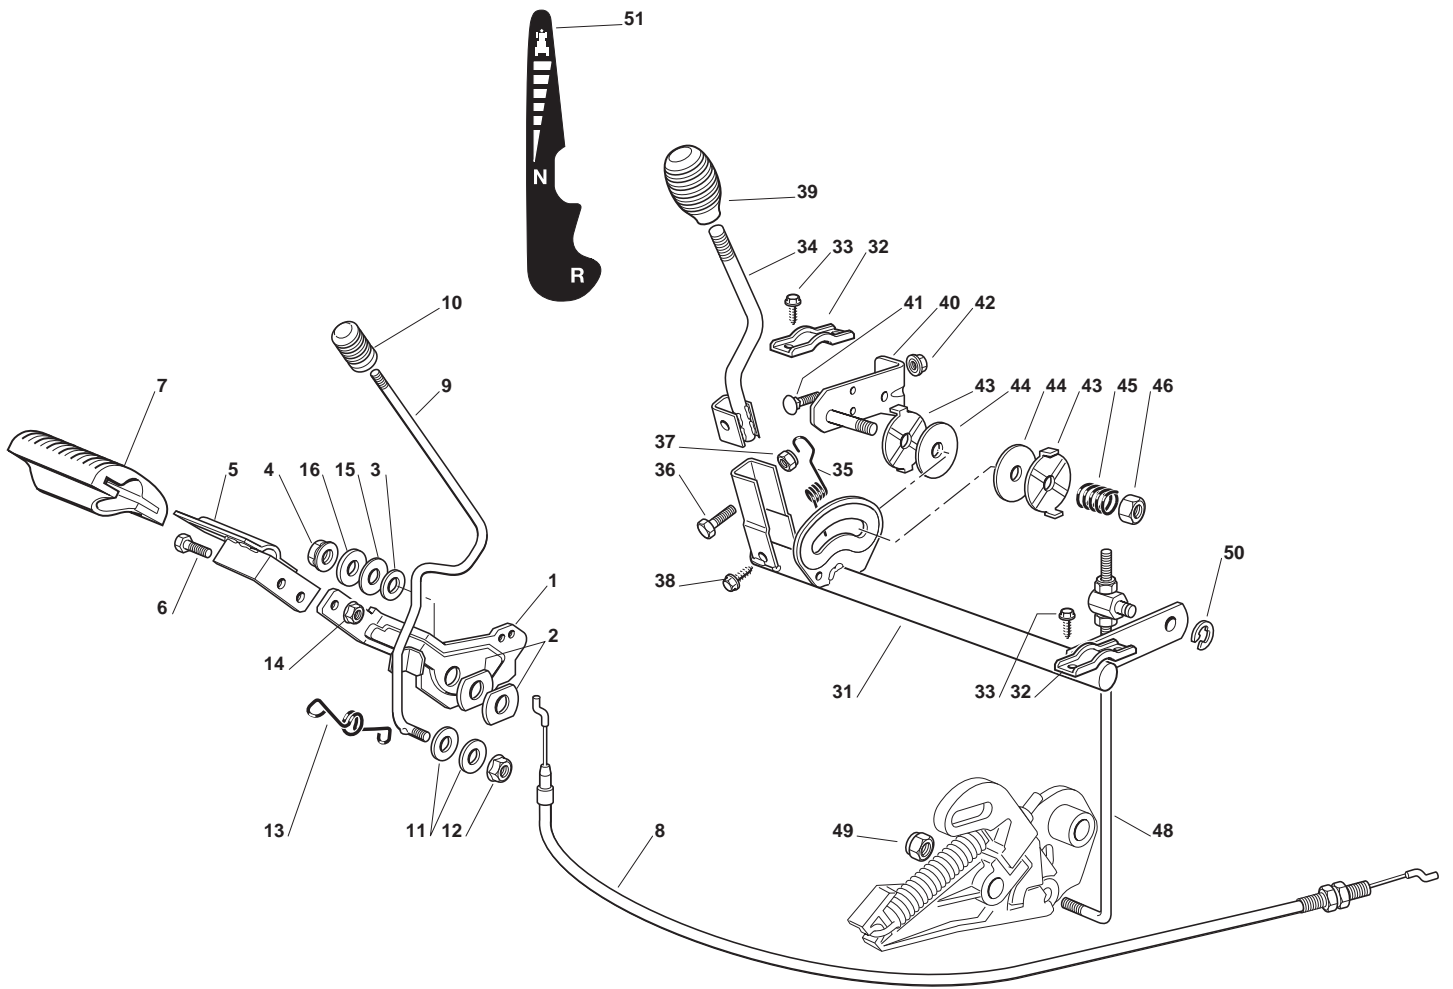

Drive And Brake Controls

POS	CODE	Q.TY	DESCRIPTION	DESCRIZIONE	DESCRIPTION	BESCHREIBUNG	NOTES
1	327500051/1	1	Pedal	Pedale	Pedal	Pedal	
2	327670054/0	2	Washer	Rondella	Rondelle	Scheibe	
3	112521350/0	1	Washer	Rondella	Rondelle	Scheibe	
4	112154210/0	1	Nut	Dado	Ecrou	Nuss	
5	384503005/0	1	Pedal Upper	Pedale Freno Superiore	Pedal Superieur	Pedal, Ober	
6	112791200/1	2	Screw	Vite	Vis	Schraube	
7	125110269/0	1	Clamp Cover	Copristaffa	Couvre Etrier	Bridedeckel	
8	184207107/0	1	Cable	Cavo	Cable	Kabel	
9	327034064/1	1	Rod	Asta	Tige	Stange	
10	127395050/1	1	Knob	Knob	Knob	Knob	
11	325670011/0	2	Antifriction Washer	Rondella Antifrizione	Antifriction Scheibe	Rondelle Antifriction	
12	112154210/0	1	Nut	Dado	Ecrou	Nuss	
13	127430564/0	1	Rod	Asta	Tige	Stange	
14	112292102/0	2	Nut	Dado	Ecrou	Nuss	
15	327670055/0	1	Antifriction Washer	Rondella Antifrizione	Antifriction Scheibe	Rondelle Antifriction	
16	112523060/0	1	Washer	Rondella	Rondelle	Scheibe	
31	384001027/0	1	Axle	Asse Avanzamento	Axe	Achse	
32	327546015/1	2	Plate	Plate	Plate	Plate	
33	112729600/0	4	Screw	Vite	Vis	Schraube	
34	384317071/0	1	Gear Control Lever	Leva	Levier	Hebel	
35	127430570/1	1	Spring	Molla	Ressort	Feder	
36	112674700/0	1	Screw	Vite	Vis	Schraube	
37	112154510/0	1	Nut	Dado	Ecrou	Nuss	
38	112729600/0	1	Screw	Vite	Vis	Schraube	
39	125394510/0	1	Knob	Knob	Knob	Knob	
40	384783047/0	1	Bracket	Bracket	Bracket	Bracket	
41	112818690/0	2	Screw	Vite	Vis	Schraube	
42	112293201/0	2	Nut	Dado	Ecrou	Nuss	
43	327670053/0	2	Washer	Rondella	Rondelle	Scheibe	
44	127207000/0	2	Lining	Lining	Lining	Lining	
45	127430560/0	1	Spring	Molla	Ressort	Feder	
46	112155020/0	1	Nut	Dado	Ecrou	Nuss	
48	384002084/1	1	Rod	Asta	Tige	Stange	
49	112150000/0	1	Self-Locking Nut	Dado Autobloccante	Écrou auto-bloquant	Selbstsichernde Mutter	
50	112604897/0	1	Elastic Washer	Disco Elastico	Disque Elastique	Federscheibe	
51	114362319/0	1	Label	Label	Label	Label