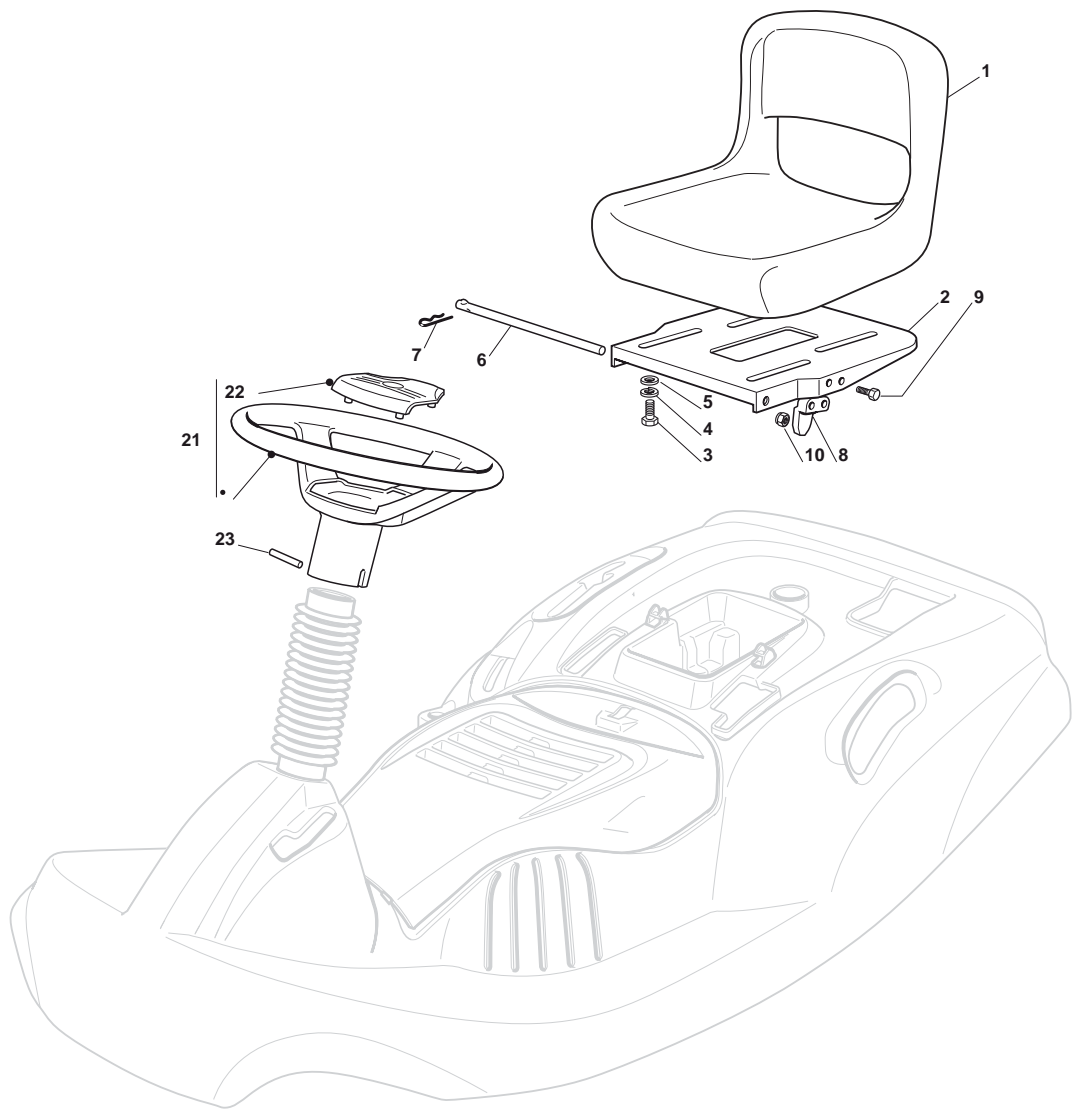

Seat & Steering Wheel

POS	CODE	Q.TY	DESCRIPTION	DESCRIZIONE	DESCRIPTION	BESCHREIBUNG	NOTES
1	127722480/0	1	Seat	Seat	Seat	Seat	
2	327546039/1	1	Seat Support Plate	Piastra Supporto Sedile	Support Plaque Siege	Halter Sitz Plättchen	
3	112793101/0	4	Screw	Vite	Vis	Schraube	
4	112583500/0	4	Grower	Grower	Grower	Federring	
5	112523060/0	4	Washer	Rondella	Rondelle	Scheibe	
6	127864052/0	1	Seat Fulcrum Rod	Perno Sedile	Pivot	Bolzen	
7	124487997/0	1	Cotter Pin	Copiglia	Goupille	Split	
8	327063021/1	1	Cam	Cam	Cam	Cam	
9	112789100/0	2	Screw	Vite	Vis	Schraube	
10	112154330/0	2	Low Self-Locking Nut	Dado Autobloccante	Écrou auto-bloquant	Selbstsichernde Mutter	
21	125961218/0	1	Steering Wheel	Steering Wheel	Steering Wheel	Steering Wheel	
22	325580501/0	1	Cap	Tappo	Bouchon	Stopfen	
23	112620305/0	1	Elastic Pin	Spina Elastica	Goupille	Stift