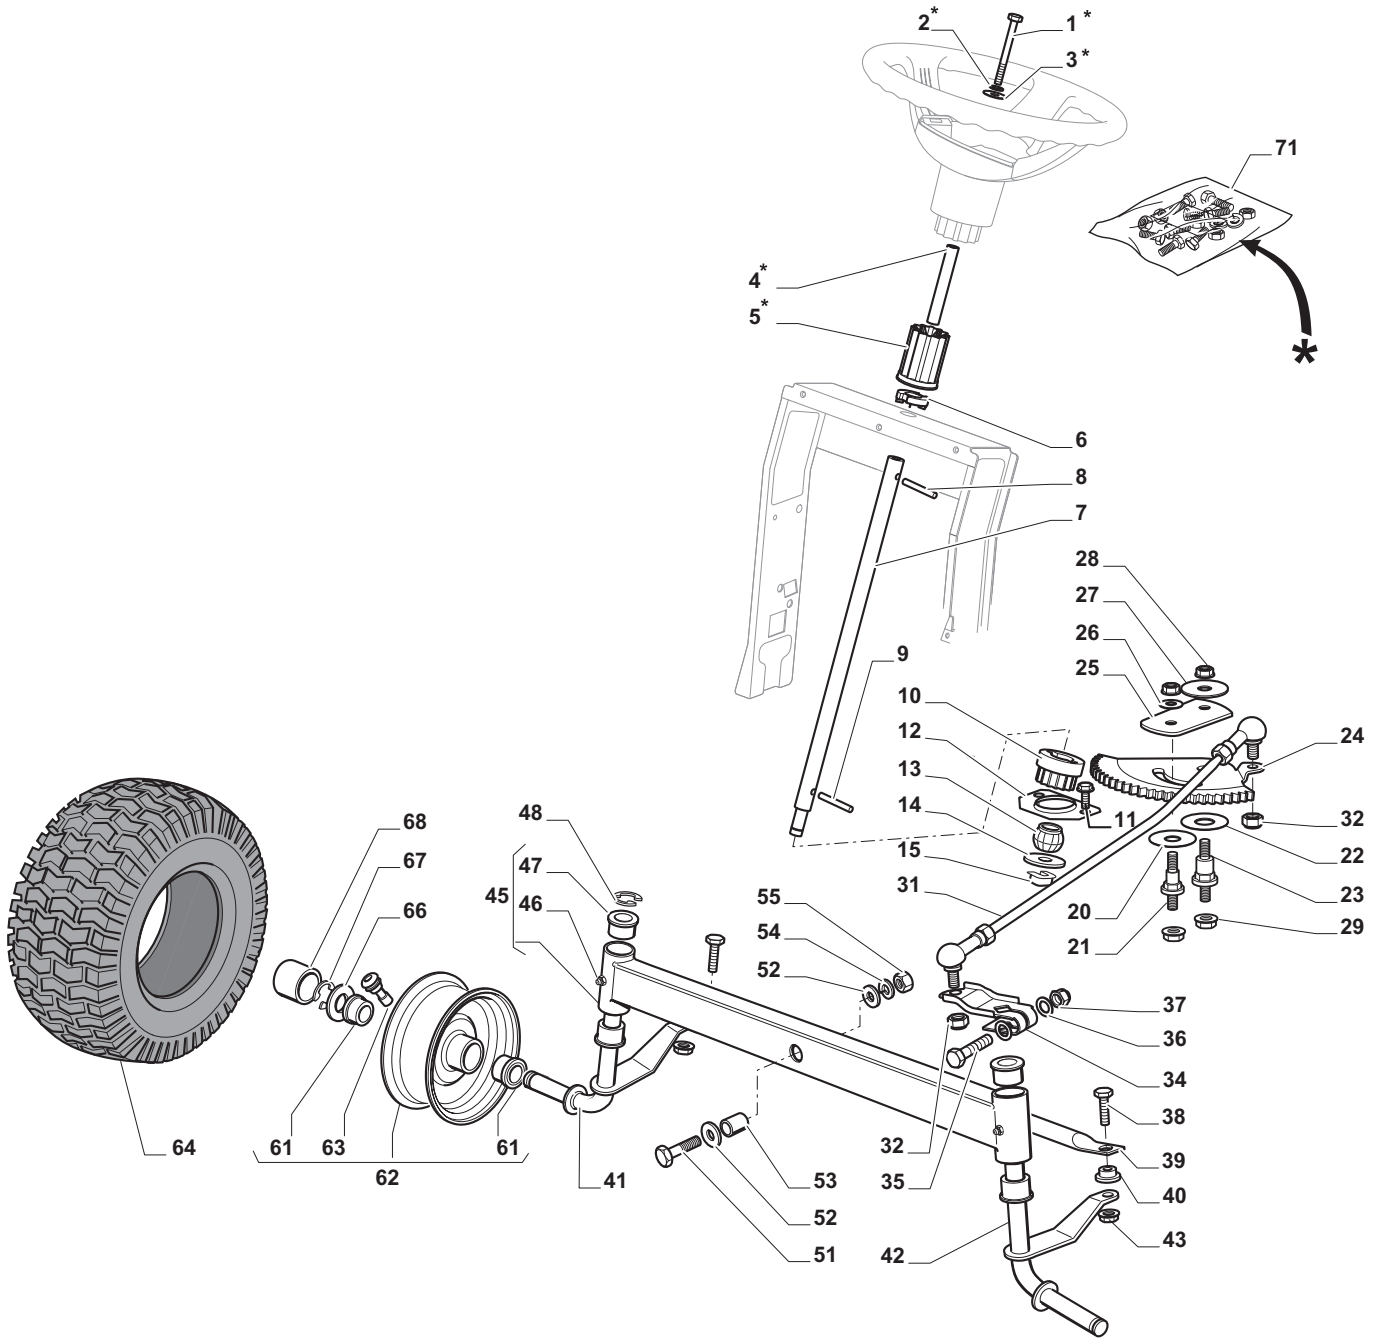

Steering

POS	CODE	Q.TY	DESCRIZIONE	DESCRIPTION	DESCRIPTION	BESCHREIBUNG	NOTES
1	12692050/0	1	Vite	Screw	Vis	Schraube	
2	12540260/0	1	Rondella	Washer	Rondelle	Scheibe	
3	12523070/0	1	Rondella	Washer	Rondelle	Scheibe	
4	125160047/0	1	Distanziale	Spacer	Entretoise	Entfernungsstück	
5	325785318/0	1	Supporto	Support	Support	Halter	
6	325038008/0	1	Boccola	Bush	Douille	Büchse	
7	125520007/0	1	Piantone	Steering Column	Tube De Direction	Lenkungsaeule	
8	112620300/0	1	Spina	Pin	Goupille	Stift	
9	12622650/0	1	Spina	Pin	Goupille	Stift	
10	125570003/0	1	Pignone	Pinion	Pignon	Ritzel	
11	27943051/0	2	Vite	Screw	Vis	Schraube	
12	325785213/1	1	Supporto	Support	Support	Halter	
13	25743000/0	1	Snodo	Joint	Joint	Gelenk	
14	12521370/0	1	Rondella	Washer	Rondelle	Scheibe	
15	12436030/0	1	Piastrina	Plate	Plaquette	Plattechen	
20	22672151/0	1	Rondella	Washer	Rondelle	Scheibe	
21	125510104/0	1	Perno	Pin	Pivot	Bolzen	
22	125670023/0	1	Rondella	Washer	Rondelle	Scheibe	
23	125510109/0	1	Perno	Pin	Pivot	Bolzen	
24	325735519/0	1	Settore	Steering Shaft	Arbre Direction	Lenkungswelle	
25	325547233/0	1	Piastra	Plate	Plaque	Platte	
26	12369500/0	1	Disco Elastico	Elastic Washer	Disque Elastique	Federscheibe	
27	22160400/0	1	Disco Elastico	Elastic Washer	Rondelle Elastique	Federscheibe	
28	12155010/0	2	Dado	Nut	Ecrou	Mutter	
29	12154210/0	2	Dado	Nut	Ecrou	Mutter	
31	382000566/1	1	Asta Comando Sterzo	Steering Rod	Barre De Direction	Lenkungsstab	
32	12156602/0	2	Dado	Nut	Ecrou	Mutter	
34	325318243/0	1	Leva Comando	Lever	Levier	Hebel	
35	12692390/0	1	Vite	Screw	Vis	Schraube	
36	12521360/0	2	Rondella	Washer	Rondelle	Scheibe	
37	12156602/0	1	Dado	Nut	Ecrou	Mutter	
38	125510103/0	2	Perno	Pin	Pivot	Bolzen	
39	325840029/0	1	Tirante Colleg. Fuselli	Tie Rod	Tirant	Spannstange	
40	325038007/0	2	Boccola	Bush	Douille	Büchse	
41	382230369/0	1	Fusello Destro 13 "	Right Stub Axle 13 "	Fuseau Droite 13 "	Rechter Achsschenkel 13 "	
41	382230373/0	1	Fusello Destro 15"	Right Stub Axle 15"	Fuseau Droite 15"	Rechter Achsschenkel 15"	
42	382230371/0	1	Fusello Sinistro 13 "	Left Stub Axle 13 "	Fuseau Gauche 13 "	Linker Achsschenkel 13 "	
42	382230375/0	1	Fusello Sinistro 15"	Left Stub Axle 15"	Fuseau Gauche 15"	Linker Achsschenkel 15"	
43	12155000/0	2	Dado	Nut	Ecrou	Mutter	
45	382034030/0	1	Bilanciere Con Boccola Ed Ingrassatore	Equalizer With Bush And Lubricator	Balancier Avec Douille Et Graisseur	Kipphebel Mit Büchse Und Fettbüchse	
46	12379511/0	2	Ingrassatore	Grease Dispenser	Graisseur	Fettbüchse	
47	25034002/1	4	Boccola	Bush	Douille	Büchse	
48	12001010/0	1	Anello Elastico	Snap Ring	Anneau Ressort	Sprengring	
51	12692695/0	1	Vite	Screw	Vis	Schraube	
52	12523100/0	2	Rondella	Washer	Rondelle	Scheibe	
53	25160016/0	1	Distanziale	Spacer	Entretoise	Entfernungsstück	
54	12587100/0	1	Grower	Grower	Grower	Grower	
55	12295300/0	1	Dado	Nut	Ecrou	Mutter	
61	25122200/2	4	Cuscinetto	Bearing	Roulement	Lager	
62	182000598/0	2	Cerchio Ruota	Rimm	Bandage Roue	Vorderrad Felger	
63	25950000/0	2	Valvola	Valve	Soupape	Ventil	
64	125590014/0	2	Pneumatico 13 "	Tire 13 "	Pneu 13 "	Reifen 13 "	
64	127590066/0	2	Pneumatico 15"	Tire 15"	Pneu 15"	Reifen 15"	
66	25670005/1	2	Rosetta	Washer	Rondelle	Scheibe	
67	12001010/0	2	Anello Elastico	Snap Ring	Anneau Ressort	Sprengring	
68	322110233/0	2	Coprizzo	Hub Cover	Couvre Moyeu	Nabendeckel	
70	382180124/0	1	Dotazione Viteria	Screws Outfit	Ensemble Des Vis	Schraubenausrüstung